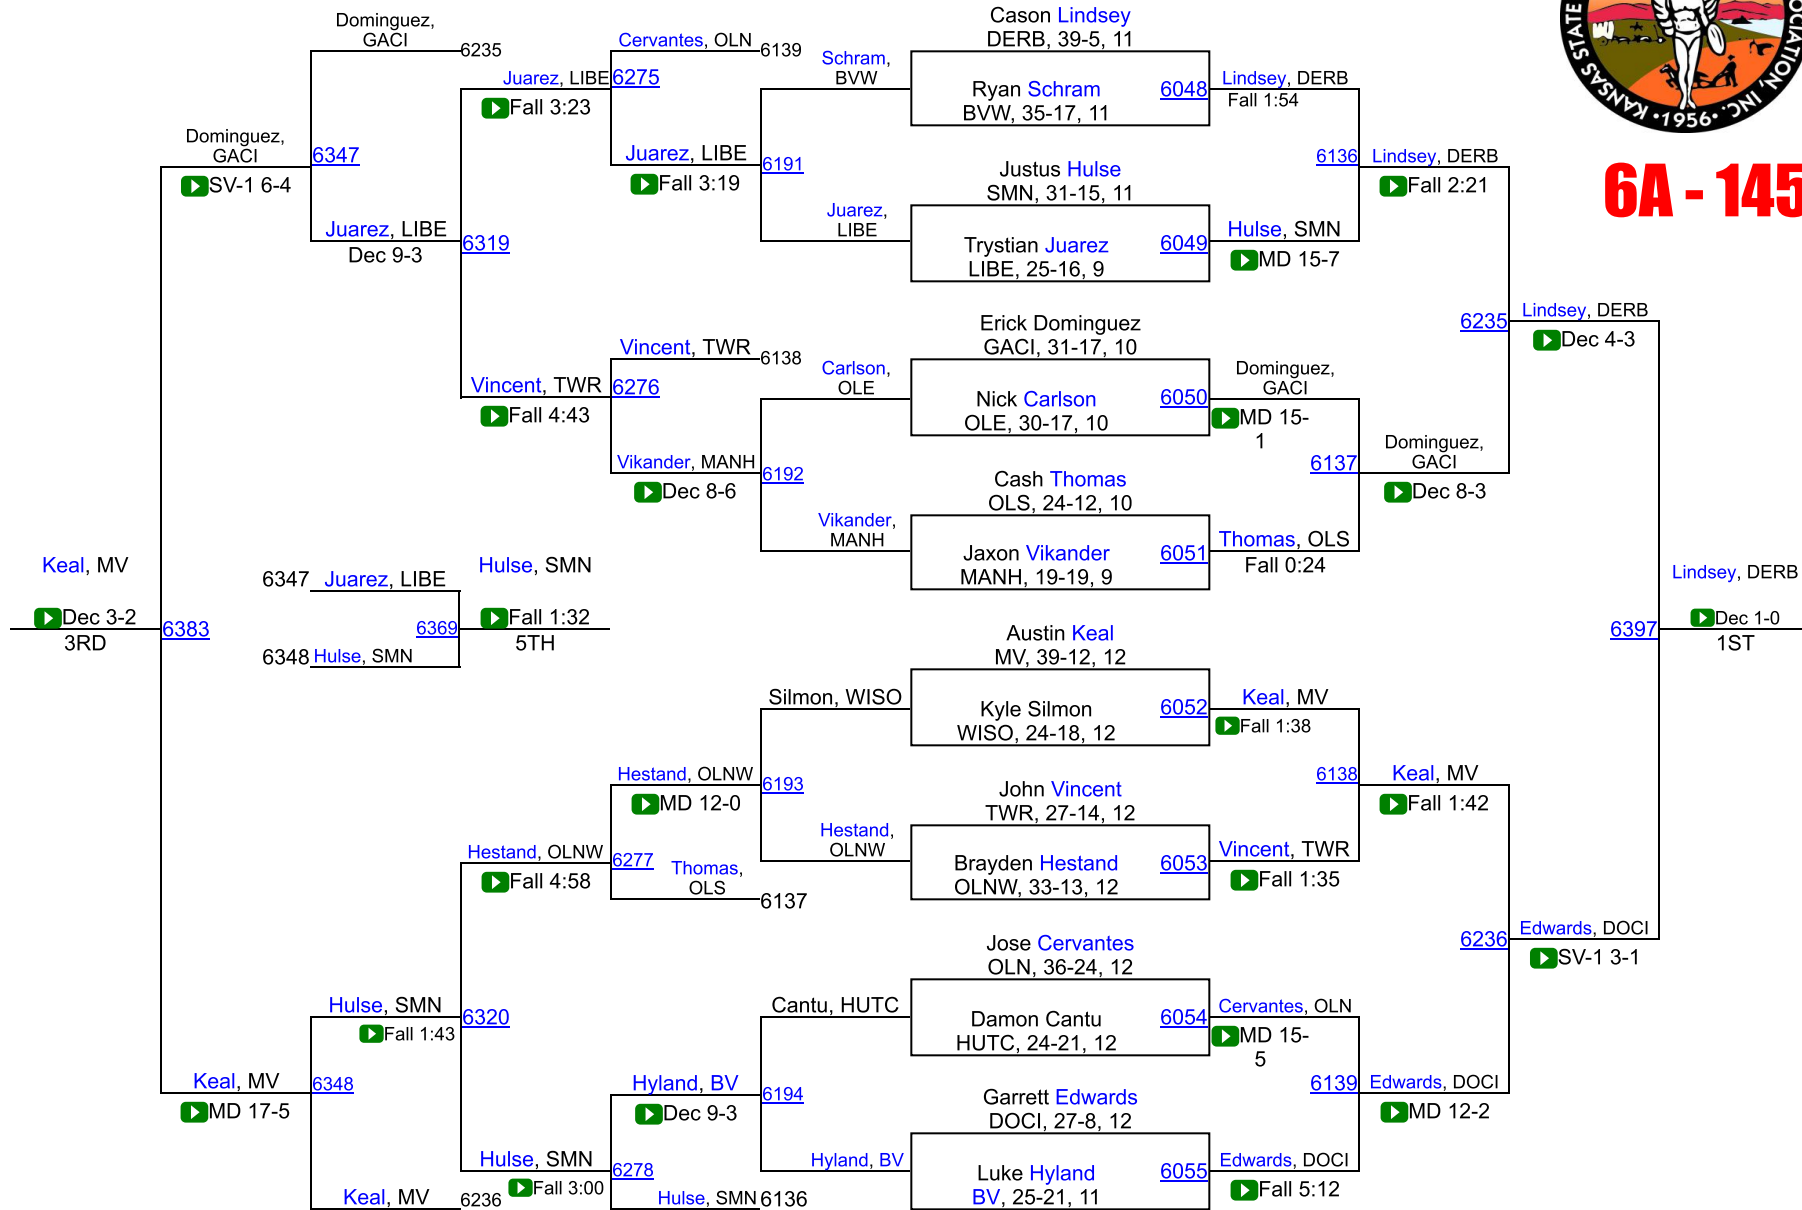

KSHSAA 6A/5A Championships

6A - 132

KSHSAA 6A/5A Championships

6A - 138

KSHSAA 6A/5A Championships

6A - 145

KSHSAA 6A/5A Championships

6A - 152