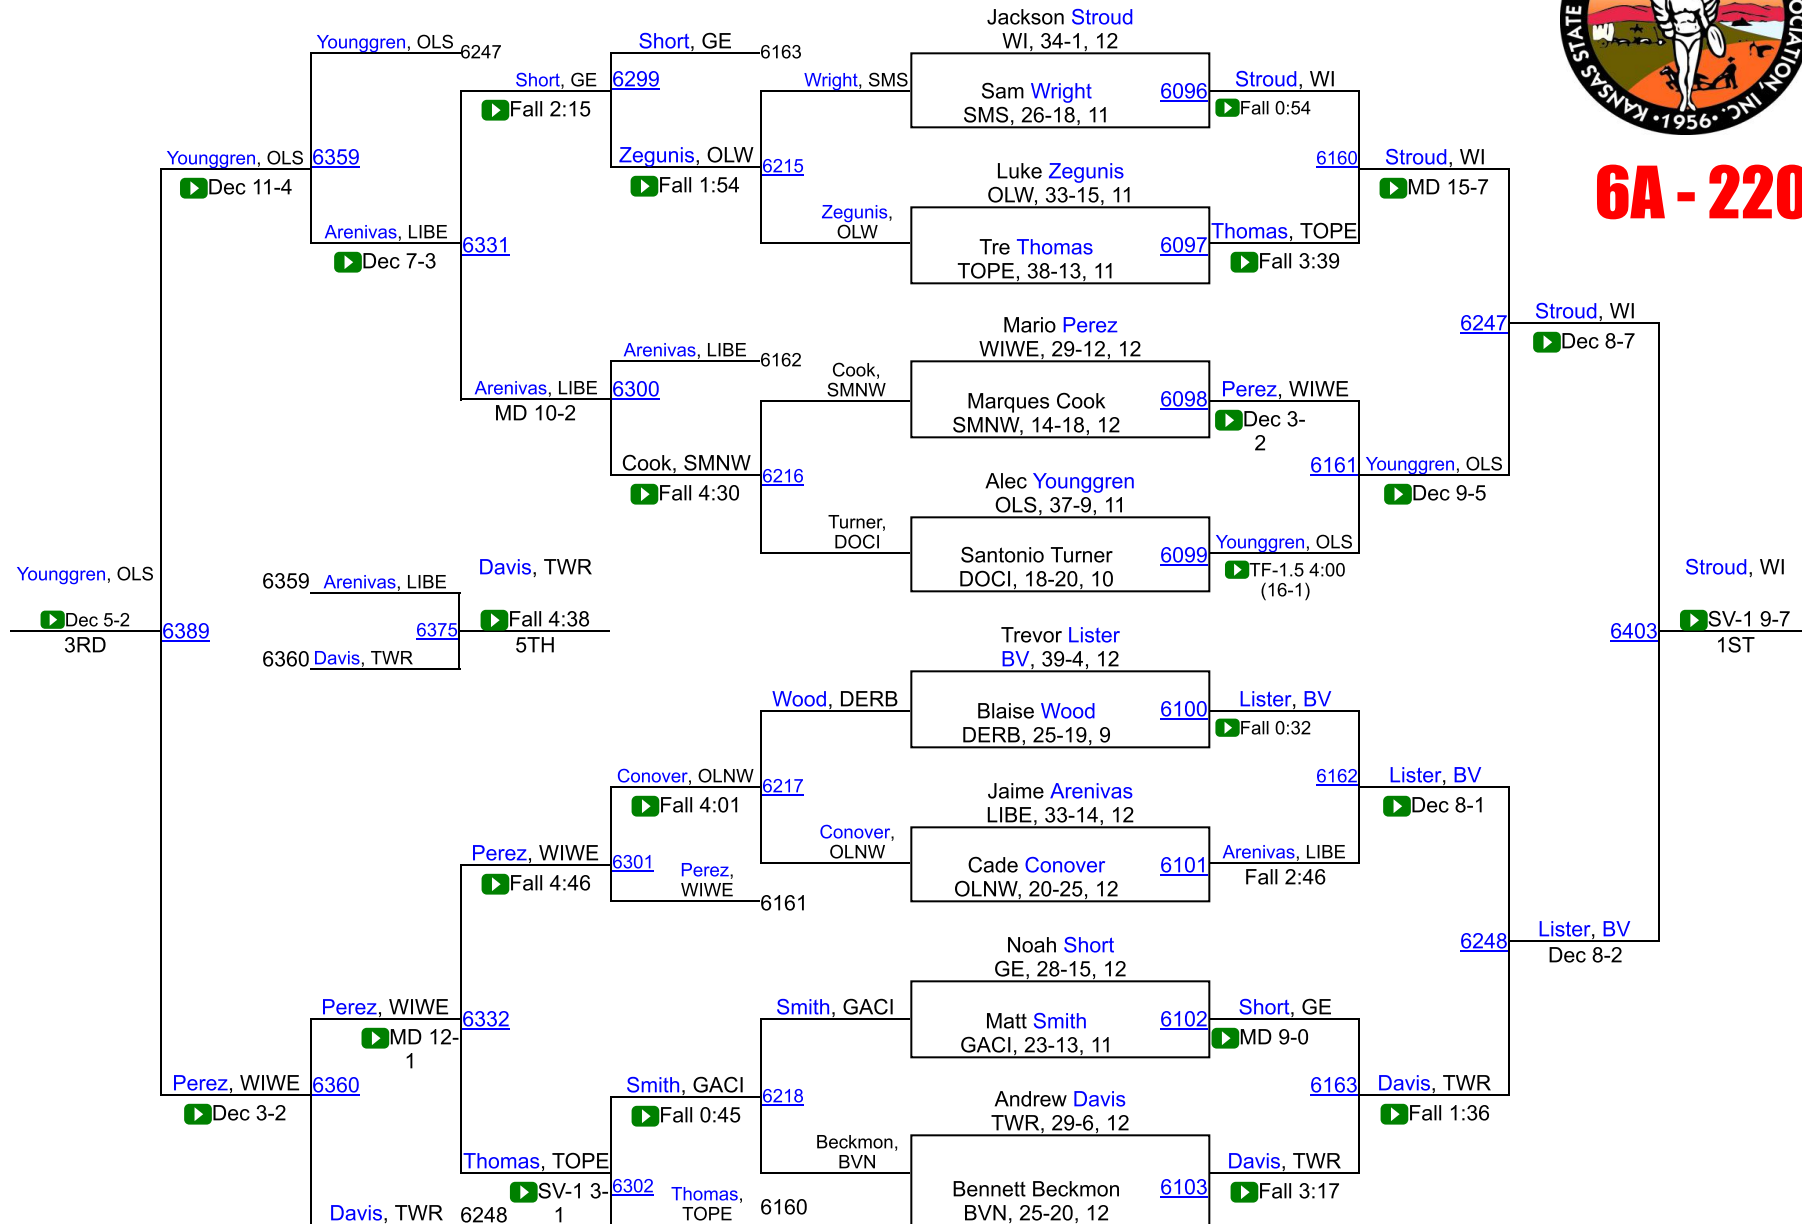

KSHSAA 6A/5A Championships

6A - 160

KSHSAA 6A/5A Championships

6A - 182

KSHSAA 6A/5A Championships

6A - 195

KSHSAA 6A/5A Championships

6A - 220