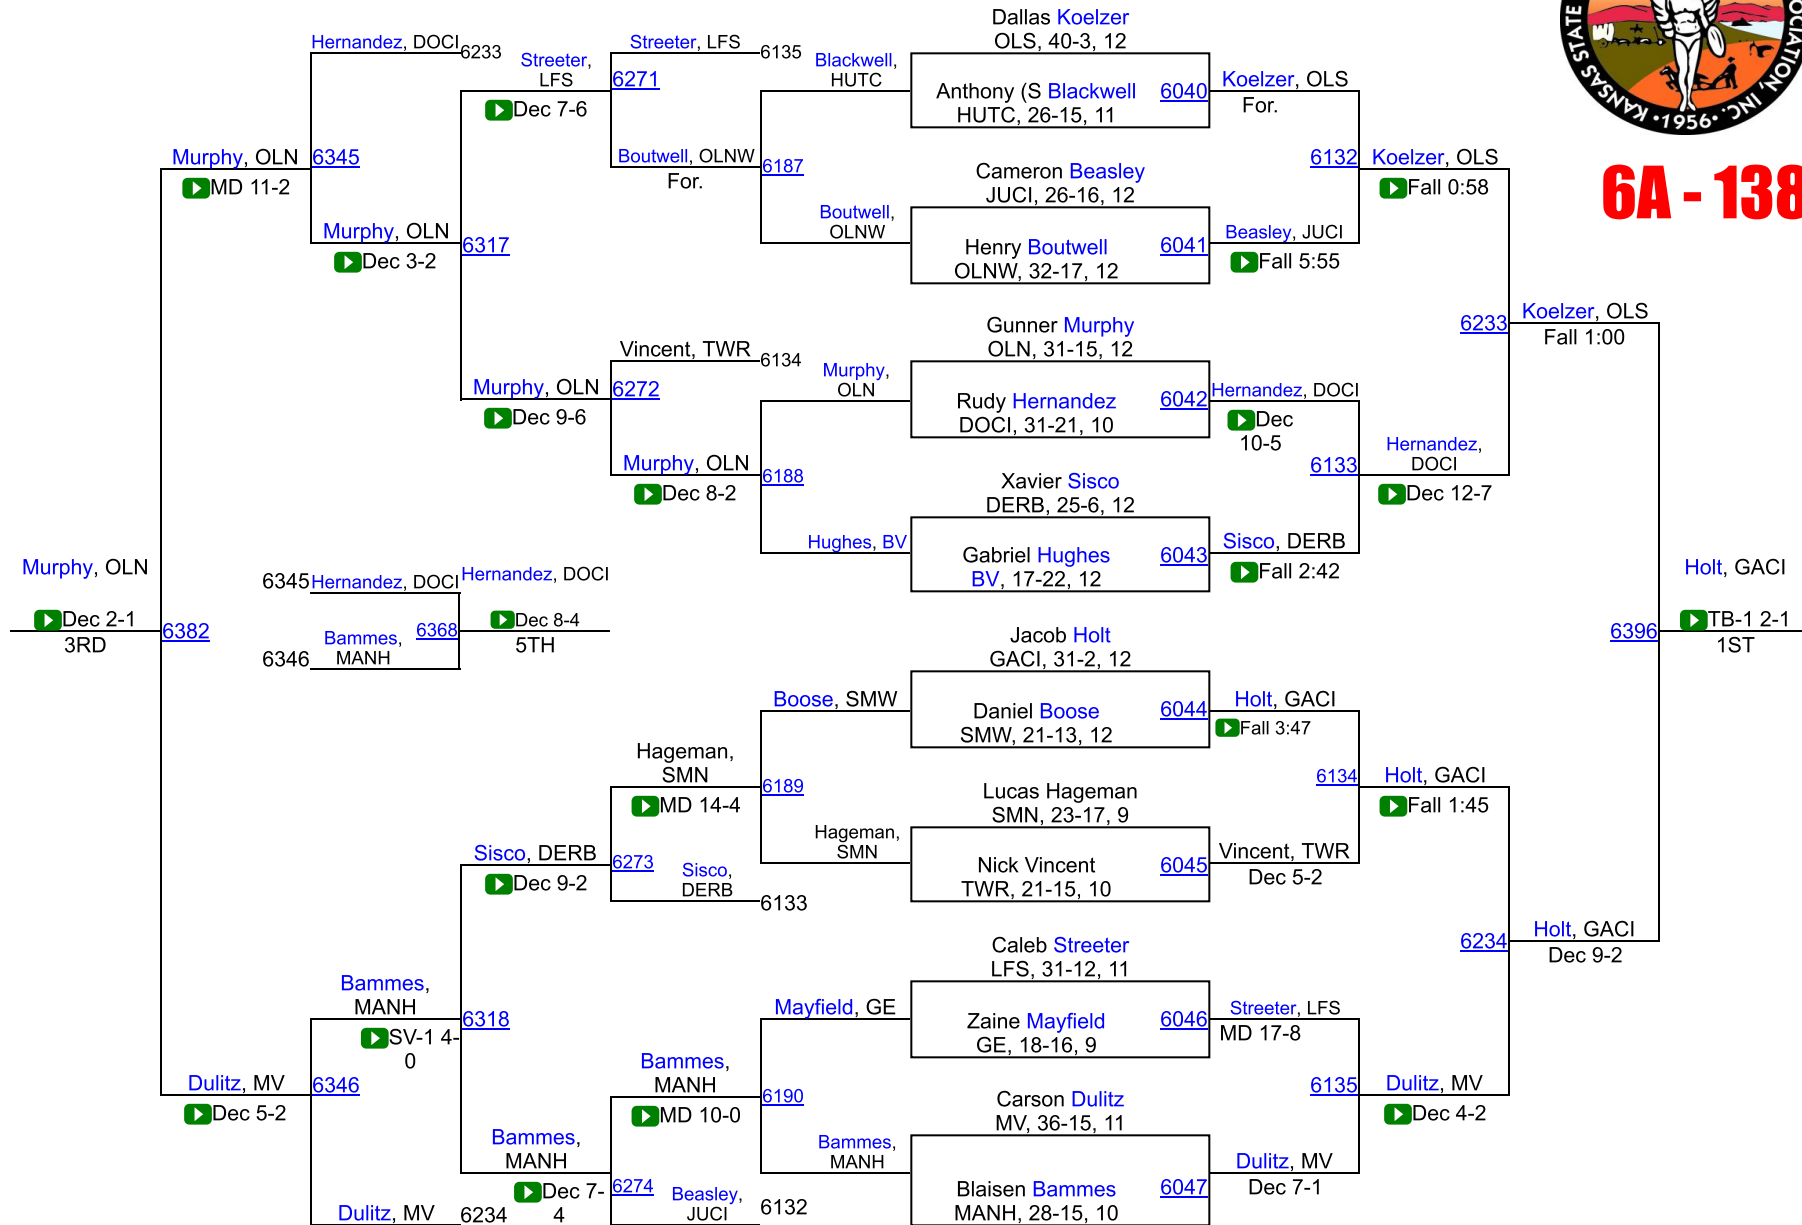

KSHSAA 6A/5A Championships

6A - 132

KSHSAA 6A/5A Championships

6A - 138

KSHSAA 6A/5A Championships

6A - 145

KSHSAA 6A/5A Championships

6A - 152