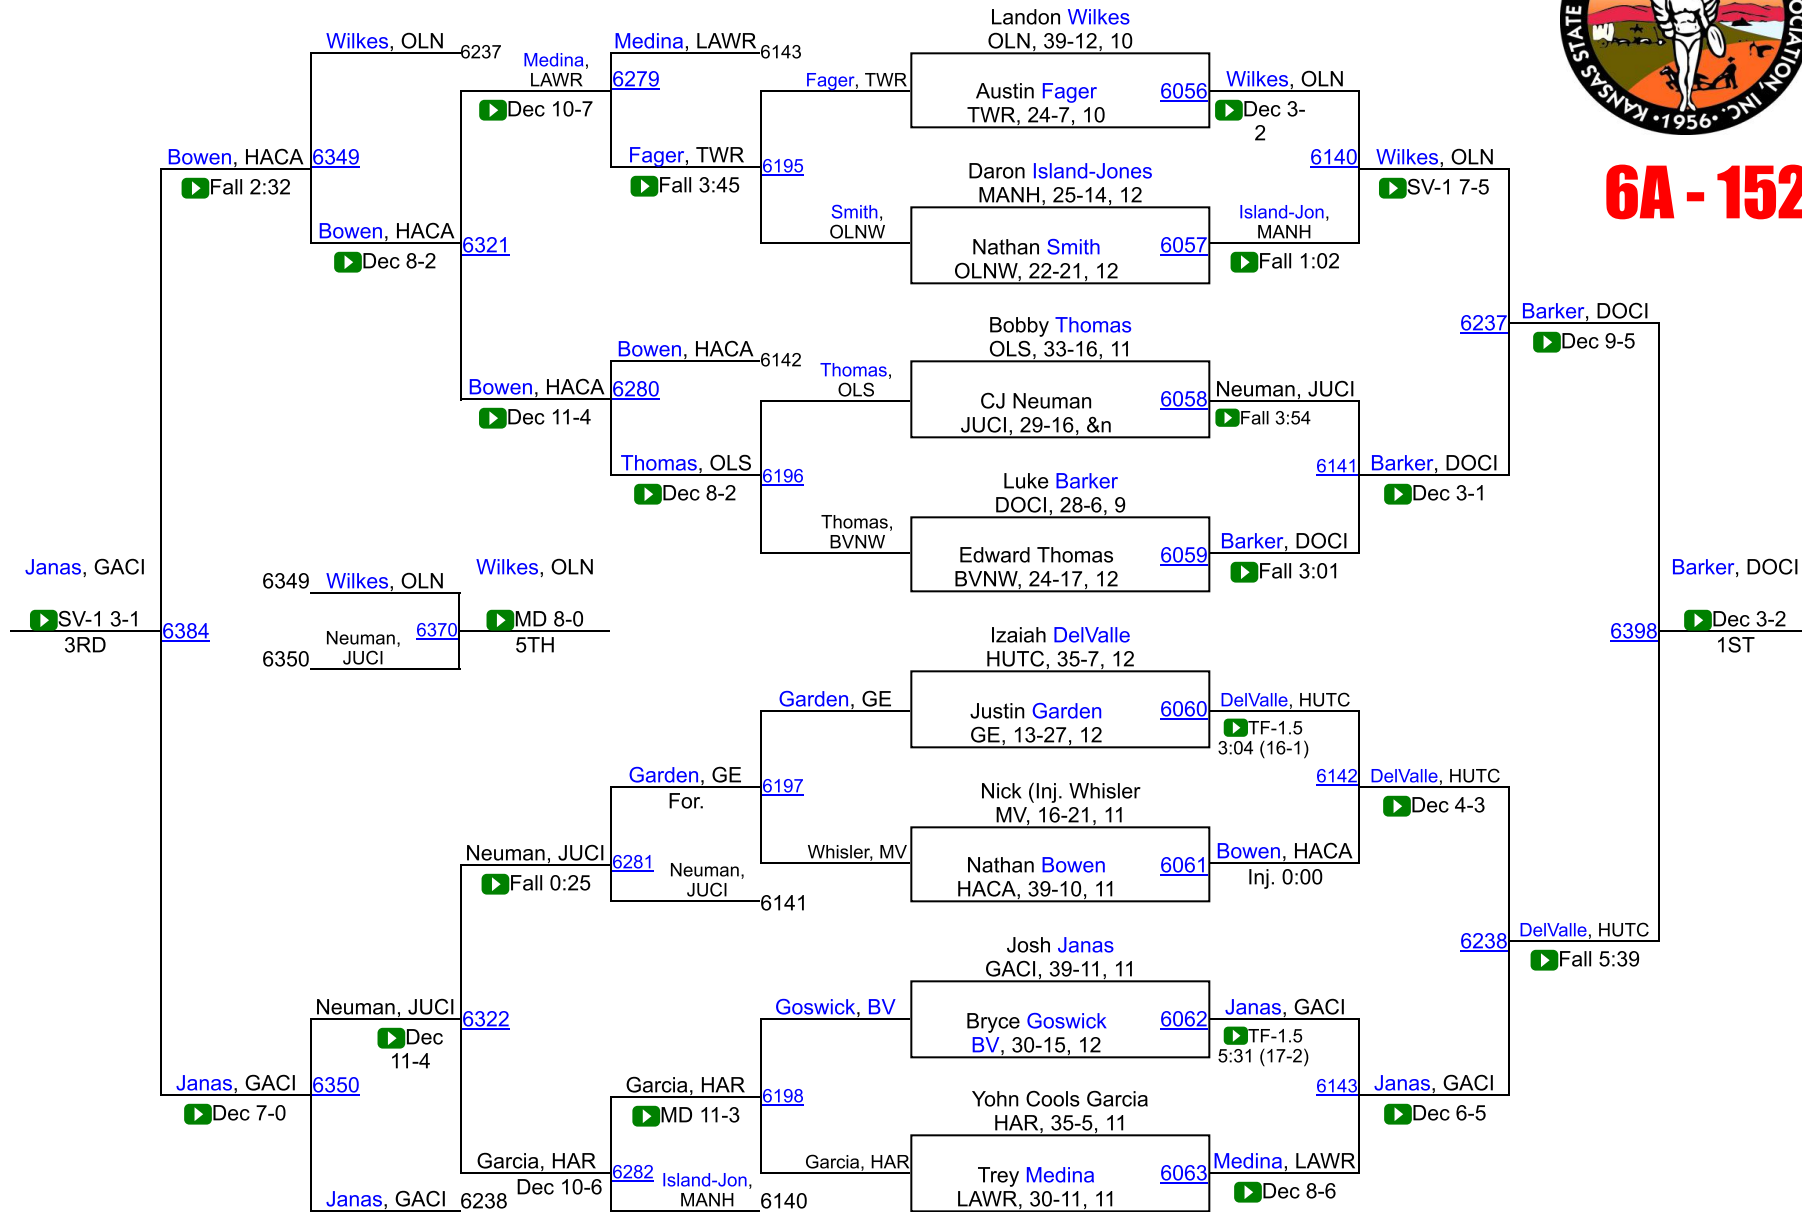

KSHSAA 6A/5A Championships

6A - 132

KSHSAA 6A/5A Championships

6A - 138

KSHSAA 6A/5A Championships

6A - 145

KSHSAA 6A/5A Championships

6A - 152