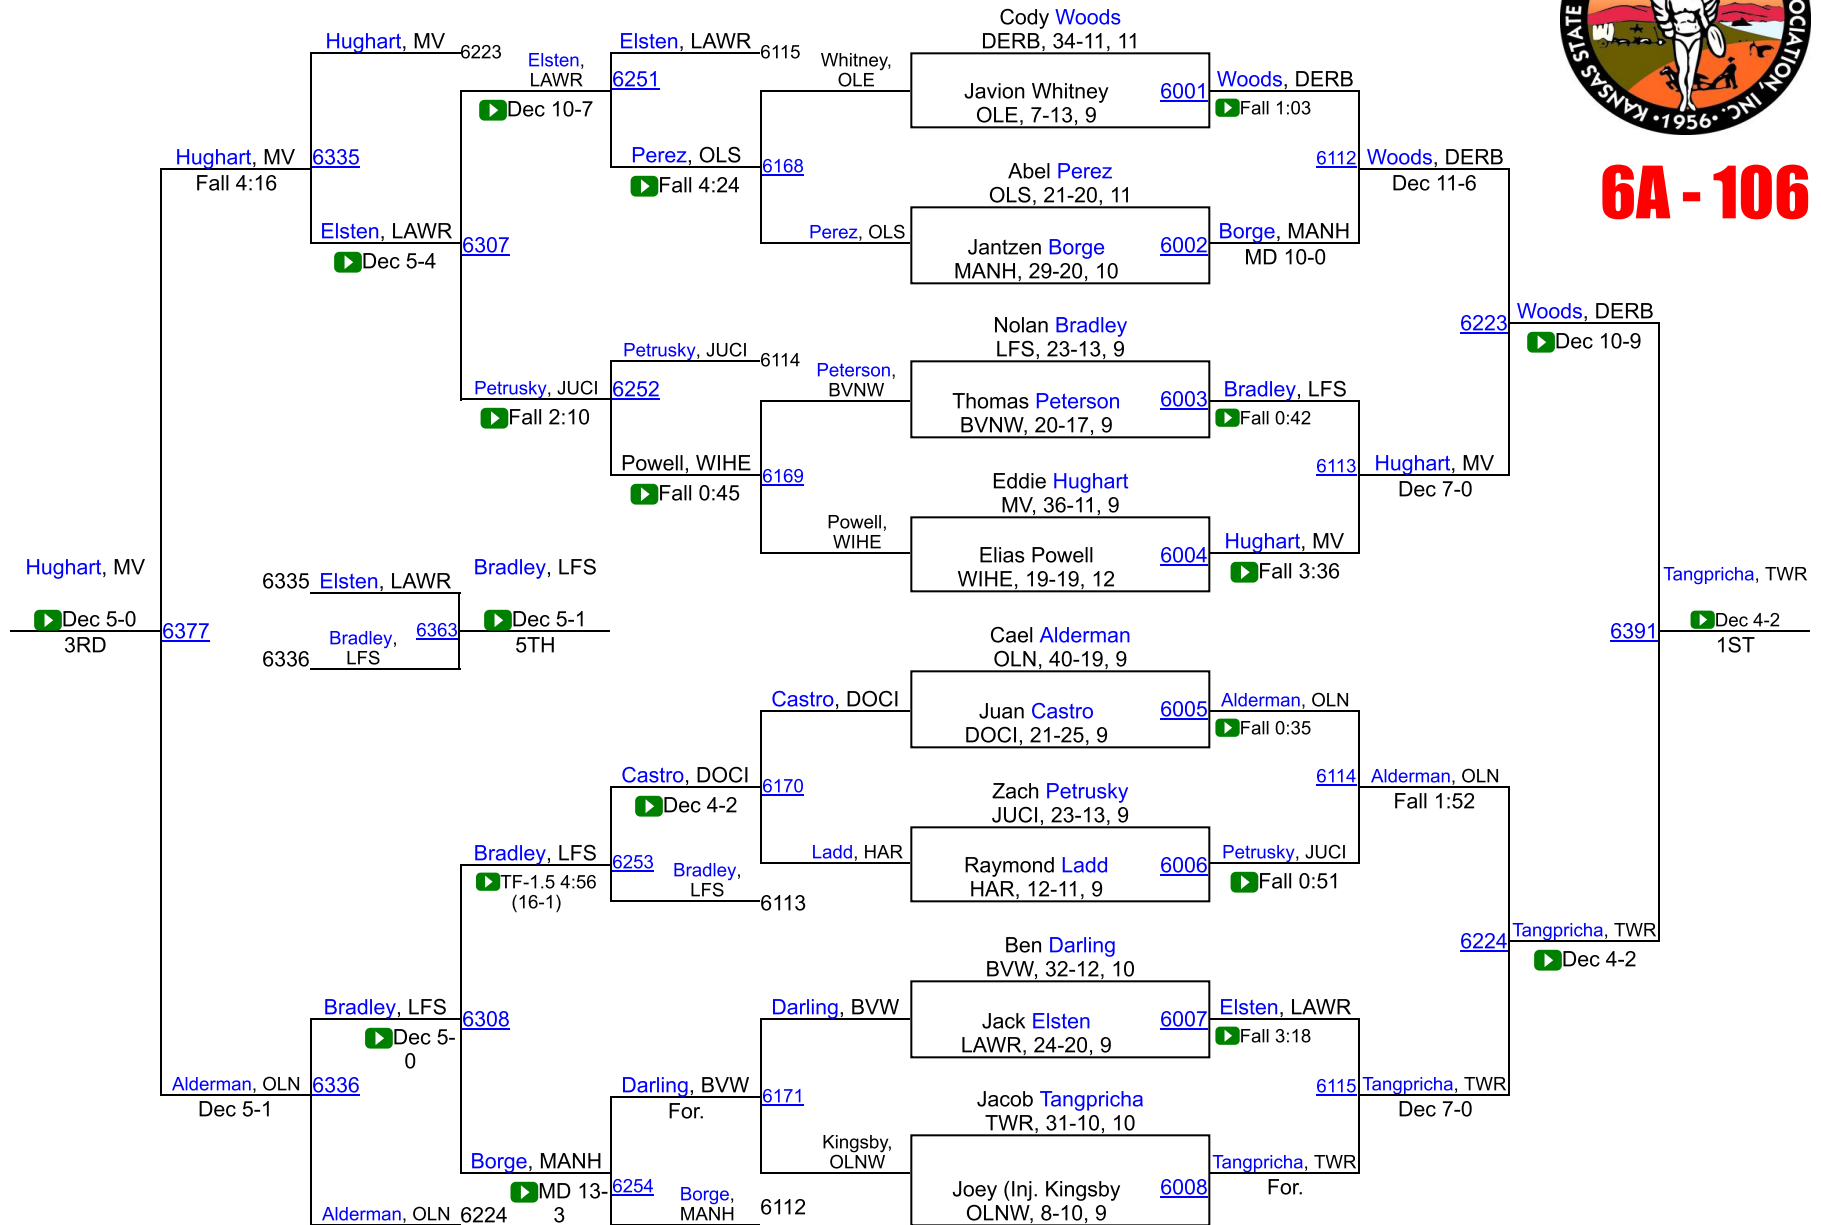

20	Blue Valley West	29.0
21	Lawrence	28.0
22	Wichita-North	25.0
23	Shawnee Mission North	21.0
24	Wichita-Heights	20.0
25	Shawnee Mission East	16.5
26	Olathe West	14.0
27	Wichita-Southeast	13.0
28	Olathe East	12.0
28	Shawnee Mission West	12.0
30	JC Harmon	10.0
31	Blue Valley North	8.0
32	Topeka	7.0
33	Shawnee Mission Northwest	5.0
34	Shawnee Mission South	0.0
34	Wichita-East	0.0

6A - 106