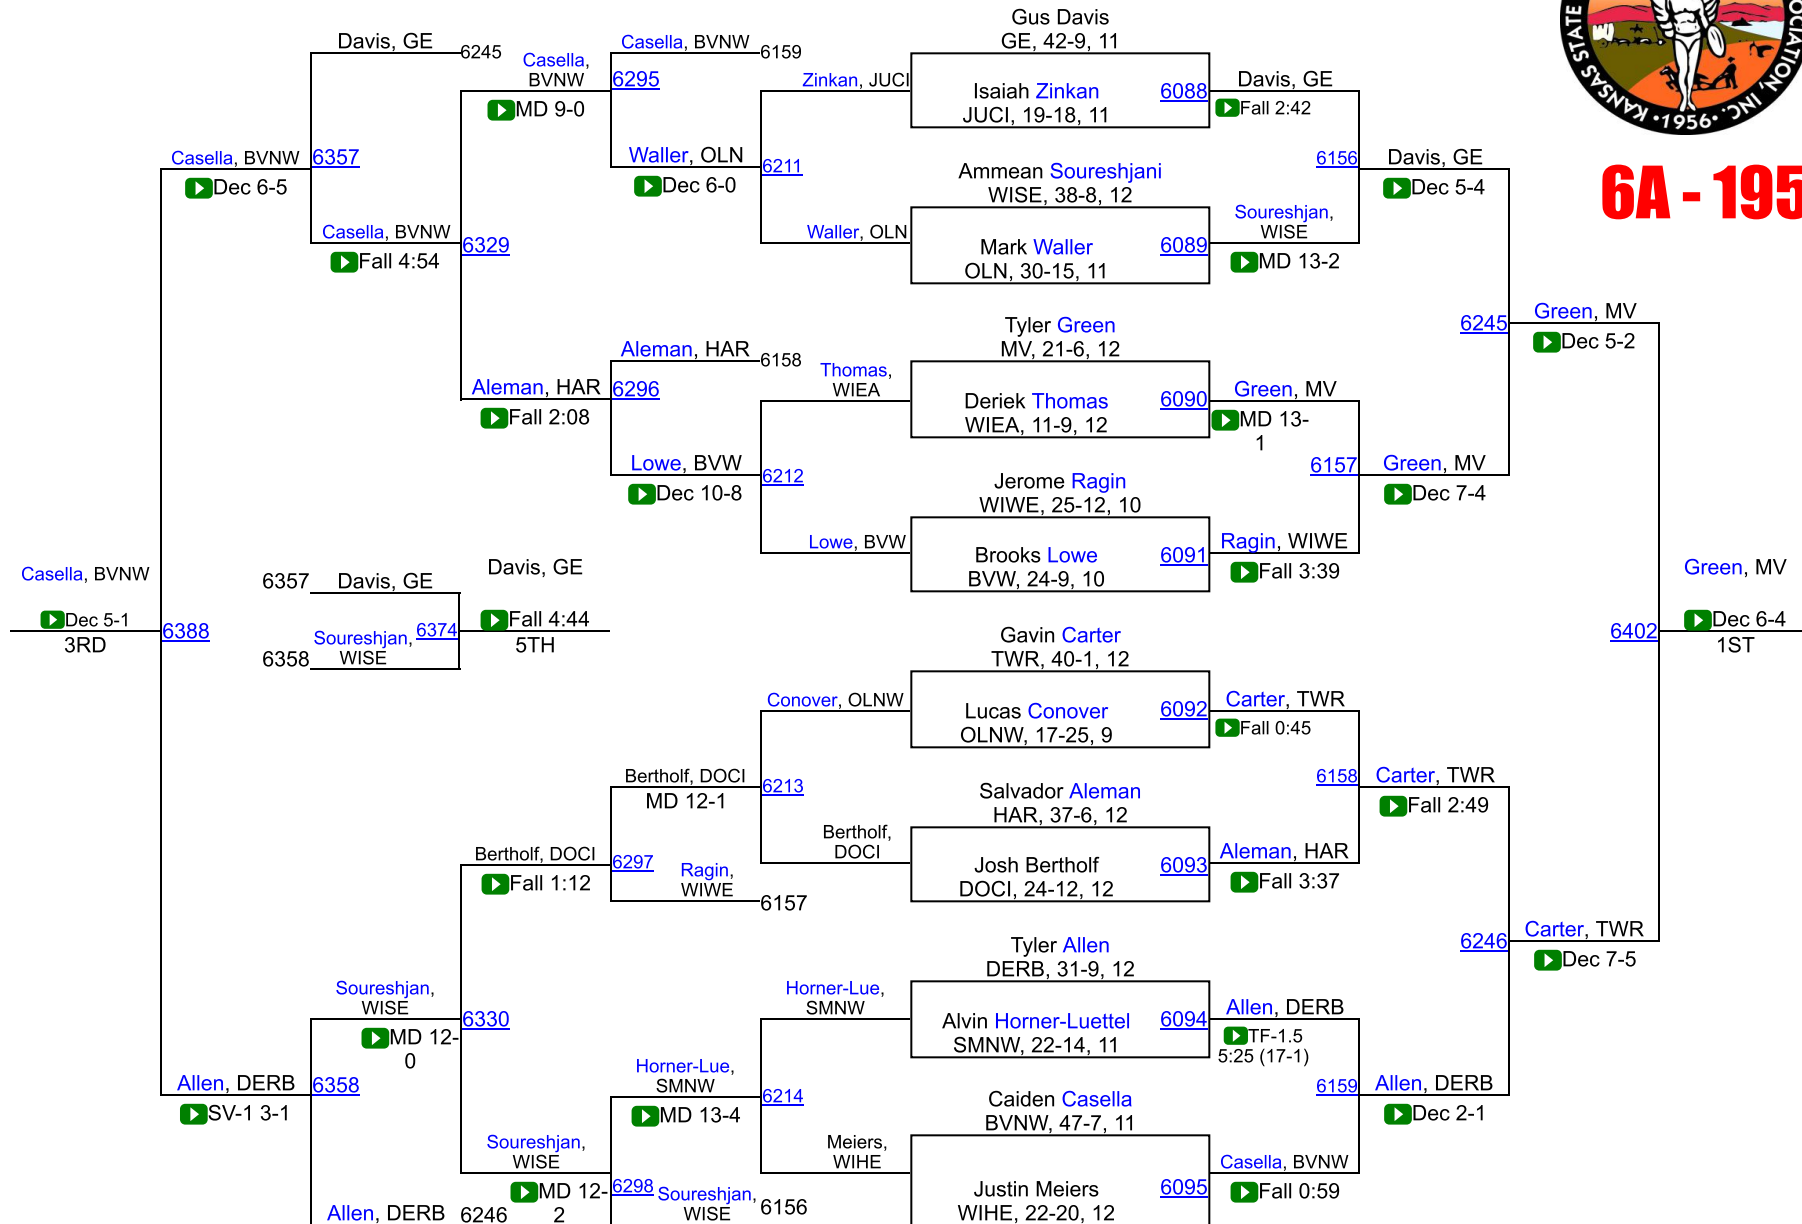

KSHSAA 6A/5A Championships

6A - 160

KSHSAA 6A/5A Championships

6A - 182

KSHSAA 6A/5A Championships

6A - 195

KSHSAA 6A/5A Championships

6A - 220