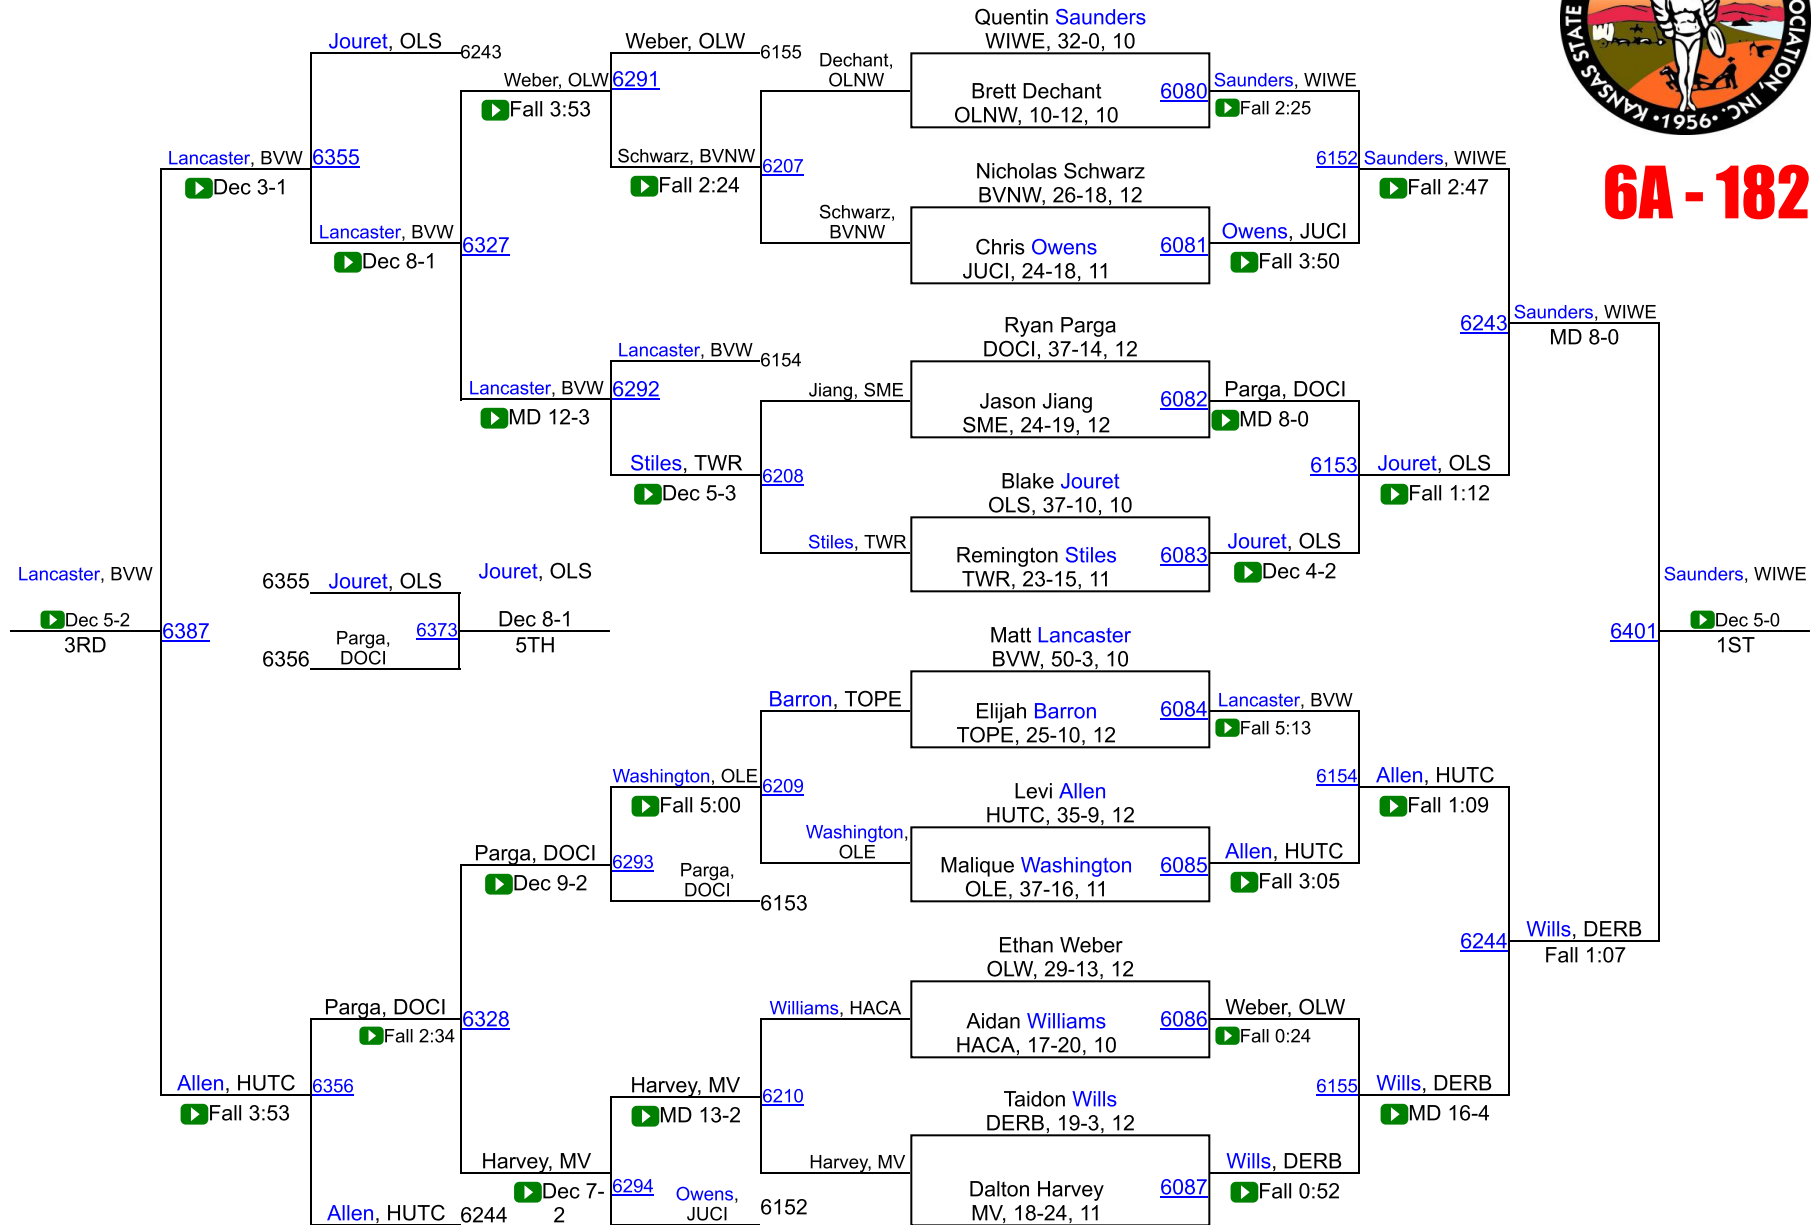

KSHSAA 6A/5A Championships

6A - 160

KSHSAA 6A/5A Championships

6A - 182

KSHSAA 6A/5A Championships

6A - 195

KSHSAA 6A/5A Championships

6A - 220