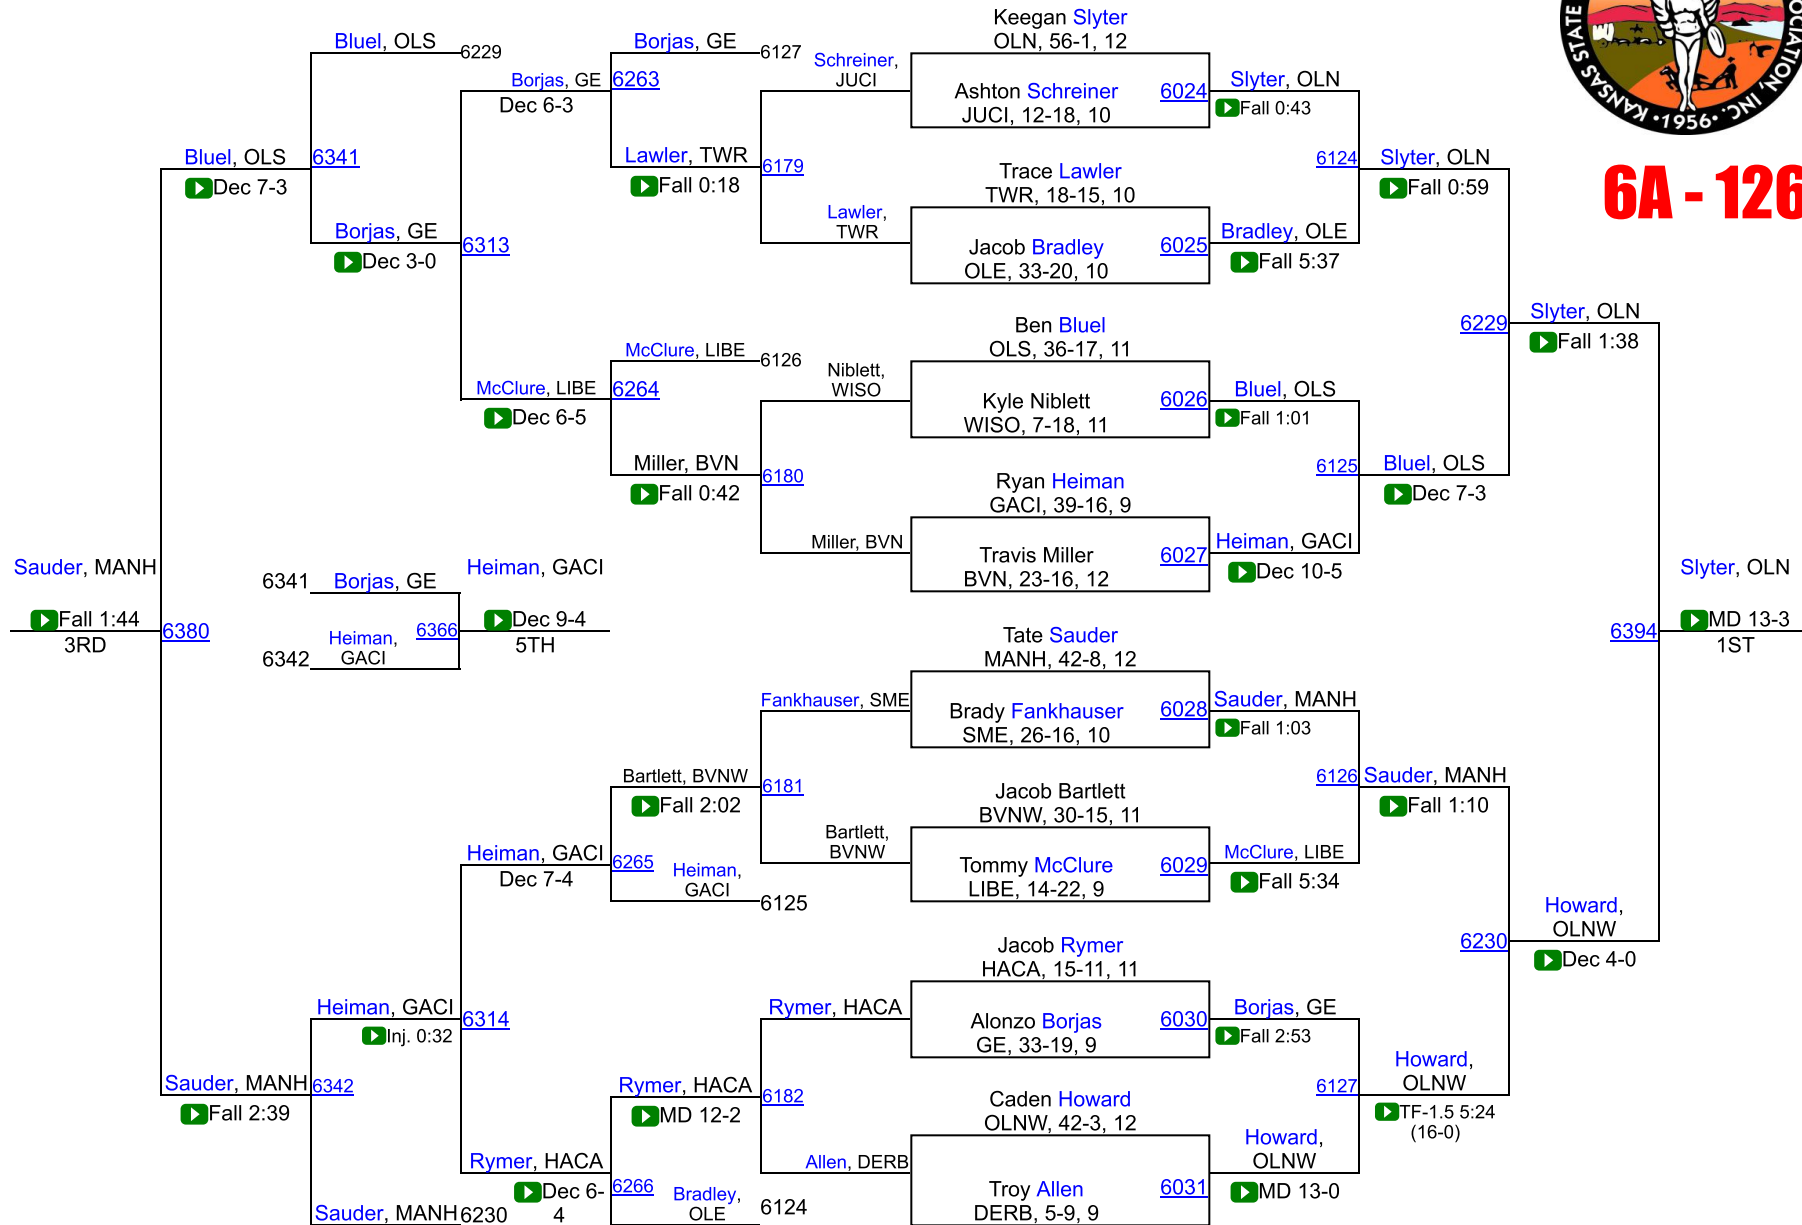

20	Blue Valley West	29.0
21	Lawrence	28.0
22	Wichita-North	25.0
23	Shawnee Mission North	21.0
24	Wichita-Heights	20.0
25	Shawnee Mission East	16.5
26	Olathe West	14.0
27	Wichita-Southeast	13.0
28	Olathe East	12.0
28	Shawnee Mission West	12.0
30	JC Harmon	10.0
31	Blue Valley North	8.0
32	Topeka	7.0
33	Shawnee Mission Northwest	5.0
34	Shawnee Mission South	0.0
34	Wichita-East	0.0

KSHSAA 6A/5A Championships

6A - 106

KSHSAA 6A/5A Championships

6A - 113

KSHSAA 6A/5A Championships

6A - 120

KSHSAA 6A/5A Championships

6A - 126