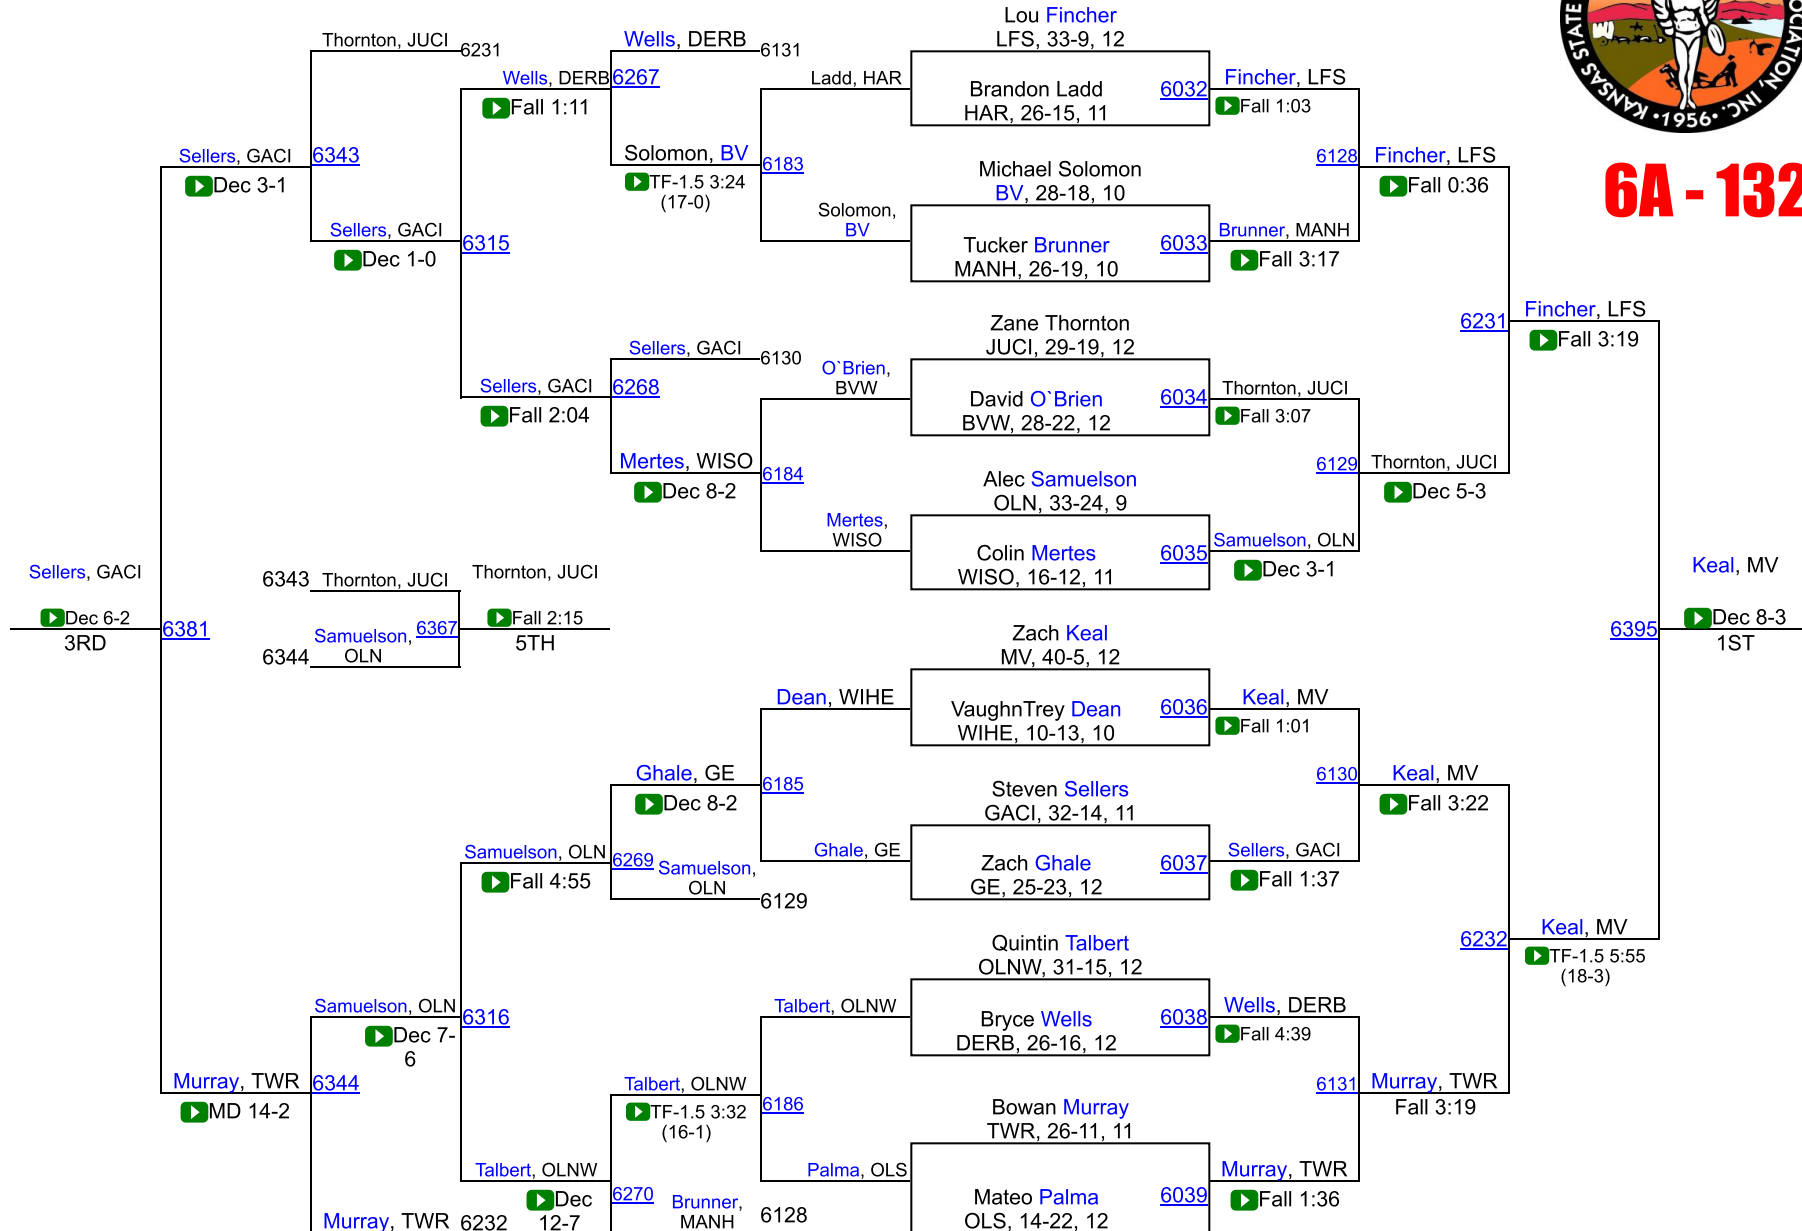

KSHSAA 6A/5A Championships

6A - 132