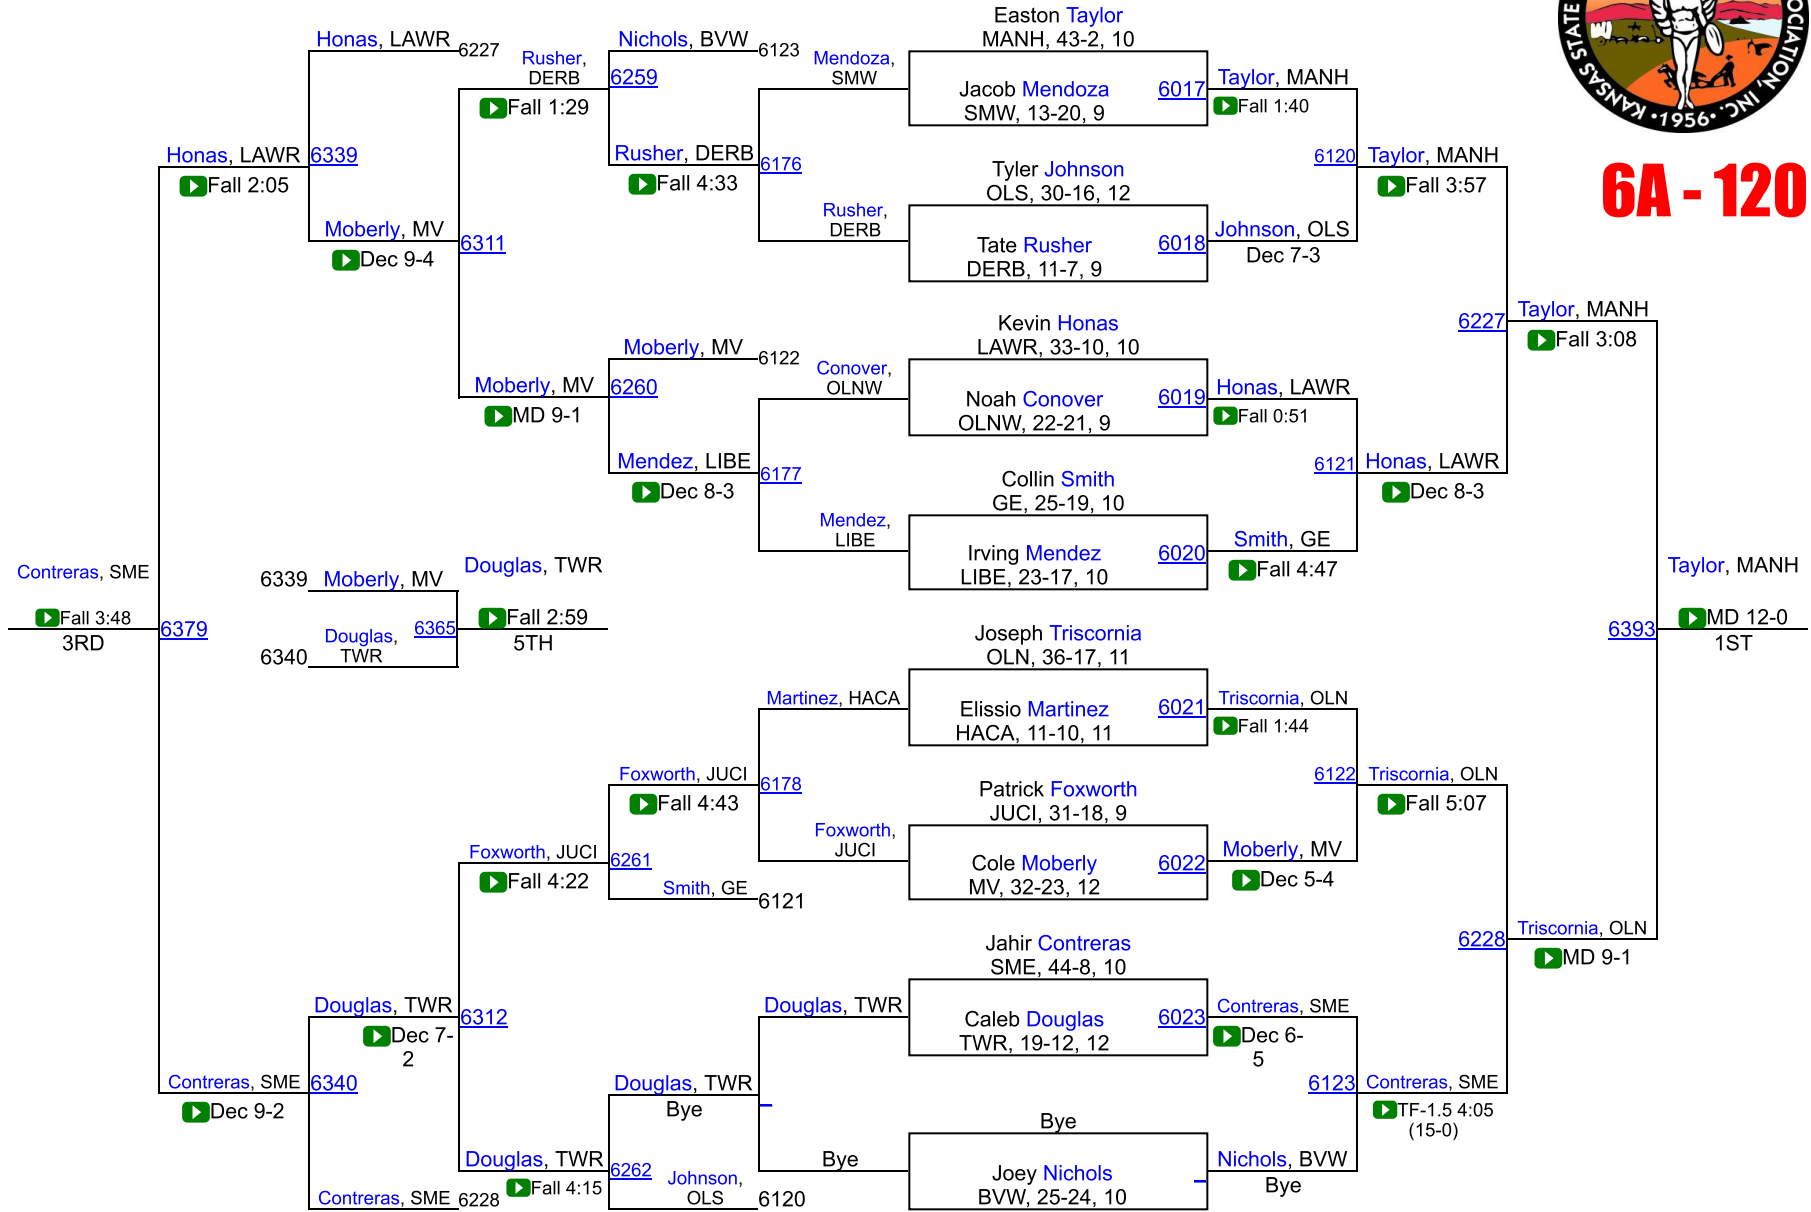

20	Blue Valley West	29.0
21	Lawrence	28.0
22	Wichita-North	25.0
23	Shawnee Mission North	21.0
24	Wichita-Heights	20.0
25	Shawnee Mission East	16.5
26	Olathe West	14.0
27	Wichita-Southeast	13.0
28	Olathe East	12.0
28	Shawnee Mission West	12.0
30	JC Harmon	10.0
31	Blue Valley North	8.0
32	Topeka	7.0
33	Shawnee Mission Northwest	5.0
34	Shawnee Mission South	0.0
34	Wichita-East	0.0

KSHSAA 6A/5A Championships

6A - 106

KSHSAA 6A/5A Championships

6A - 113

KSHSAA 6A/5A Championships

6A - 120

KSHSAA 6A/5A Championships

6A - 126