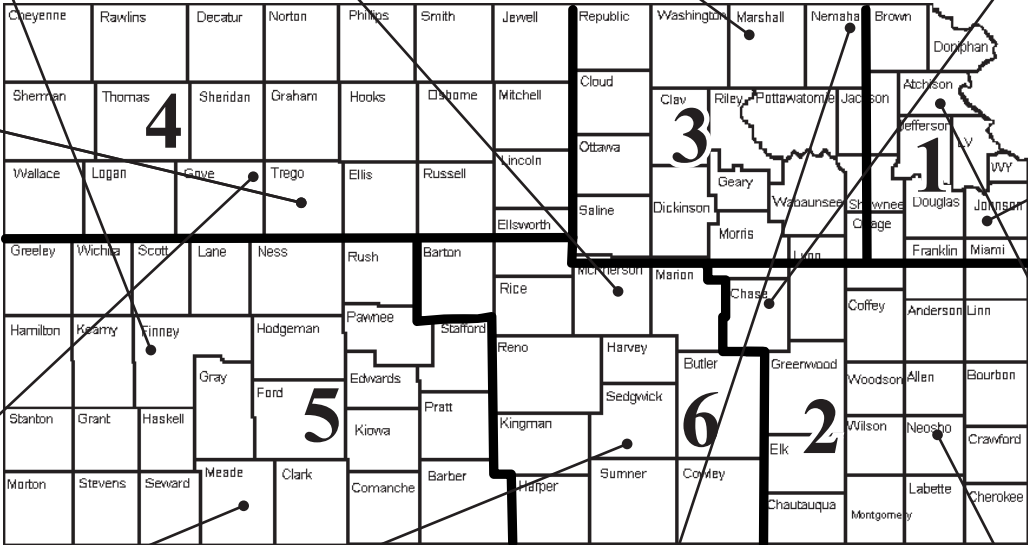

Allison Polifka
Quinter HS
4