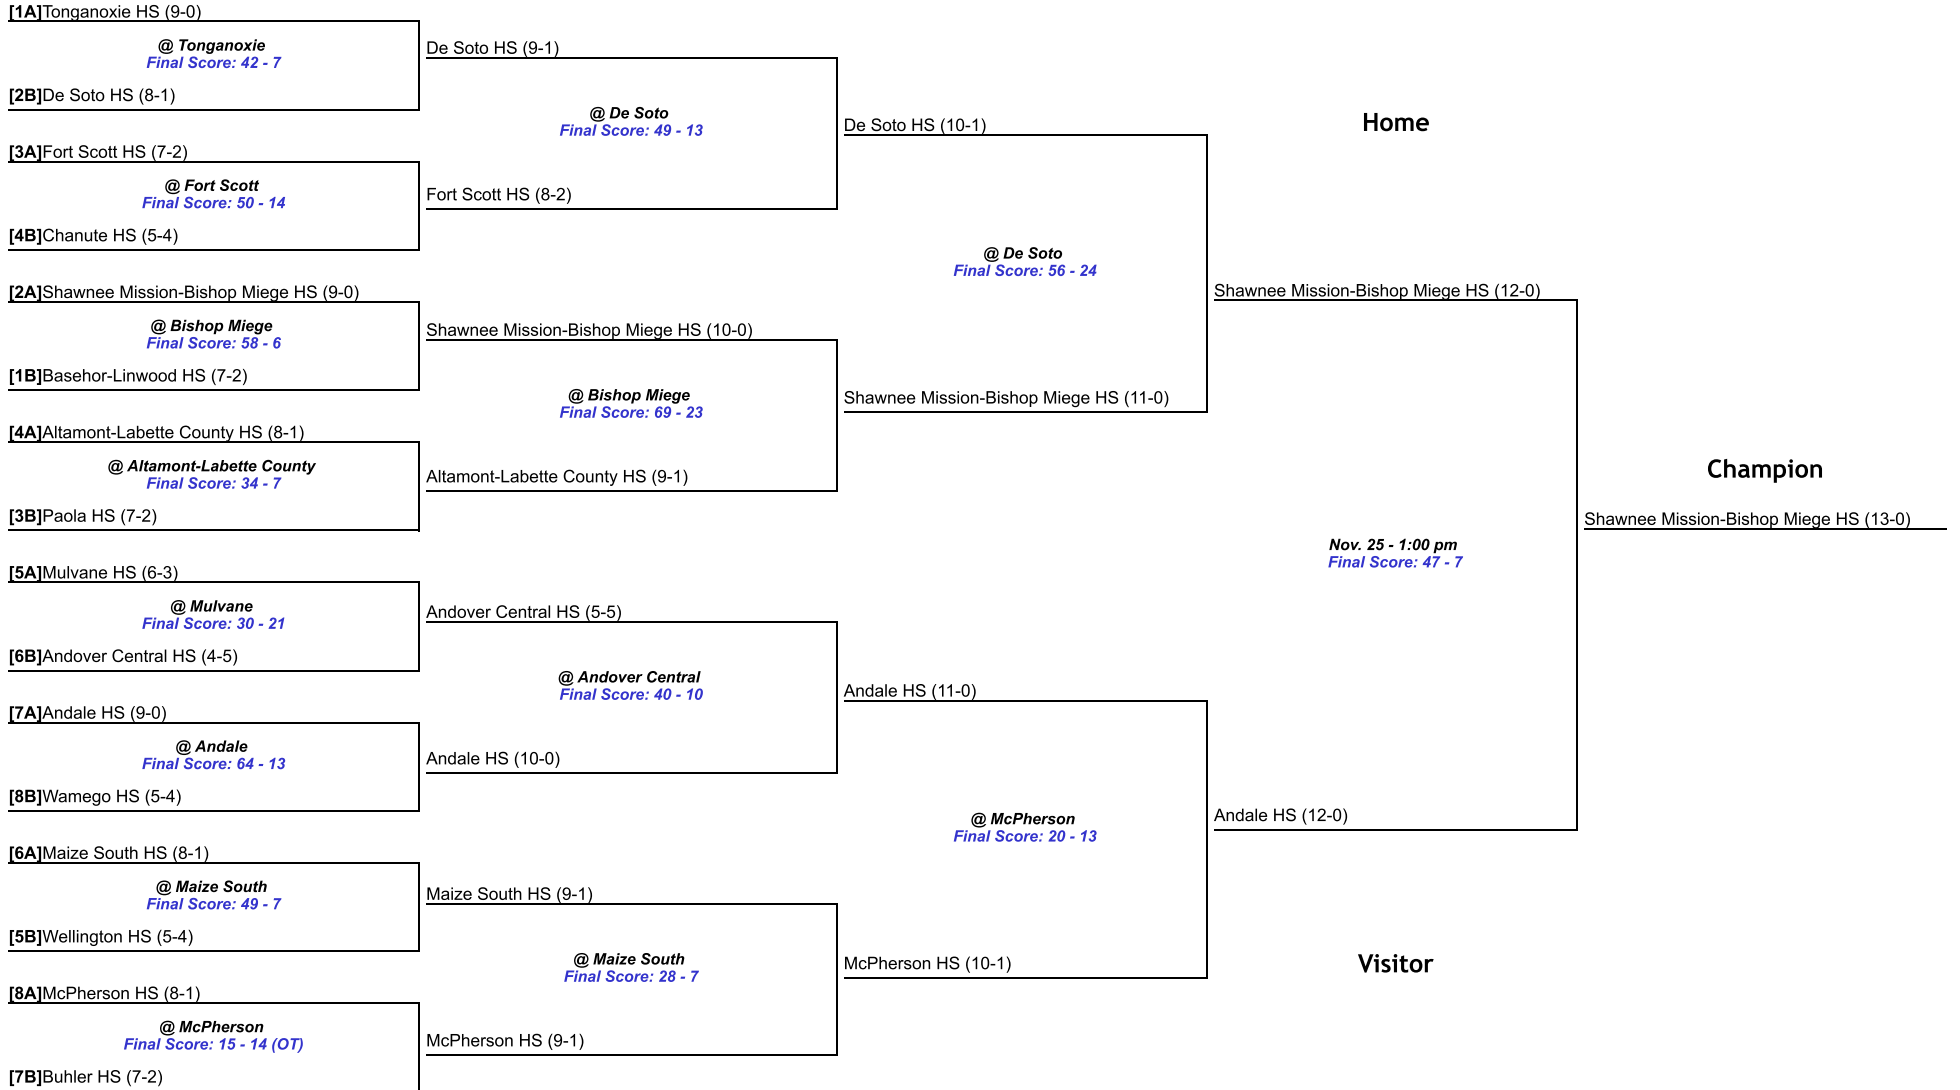

Kansas State High School Activities Association
Class 4A DI - State Football Championship

All games start at 7:00 PM on the dates noted, unless otherwise indicated.

Friday, Nov 3
Regional

Friday, Nov 10
Sectional

Friday, Nov 17
Sub-State

Saturday, Nov 25
State