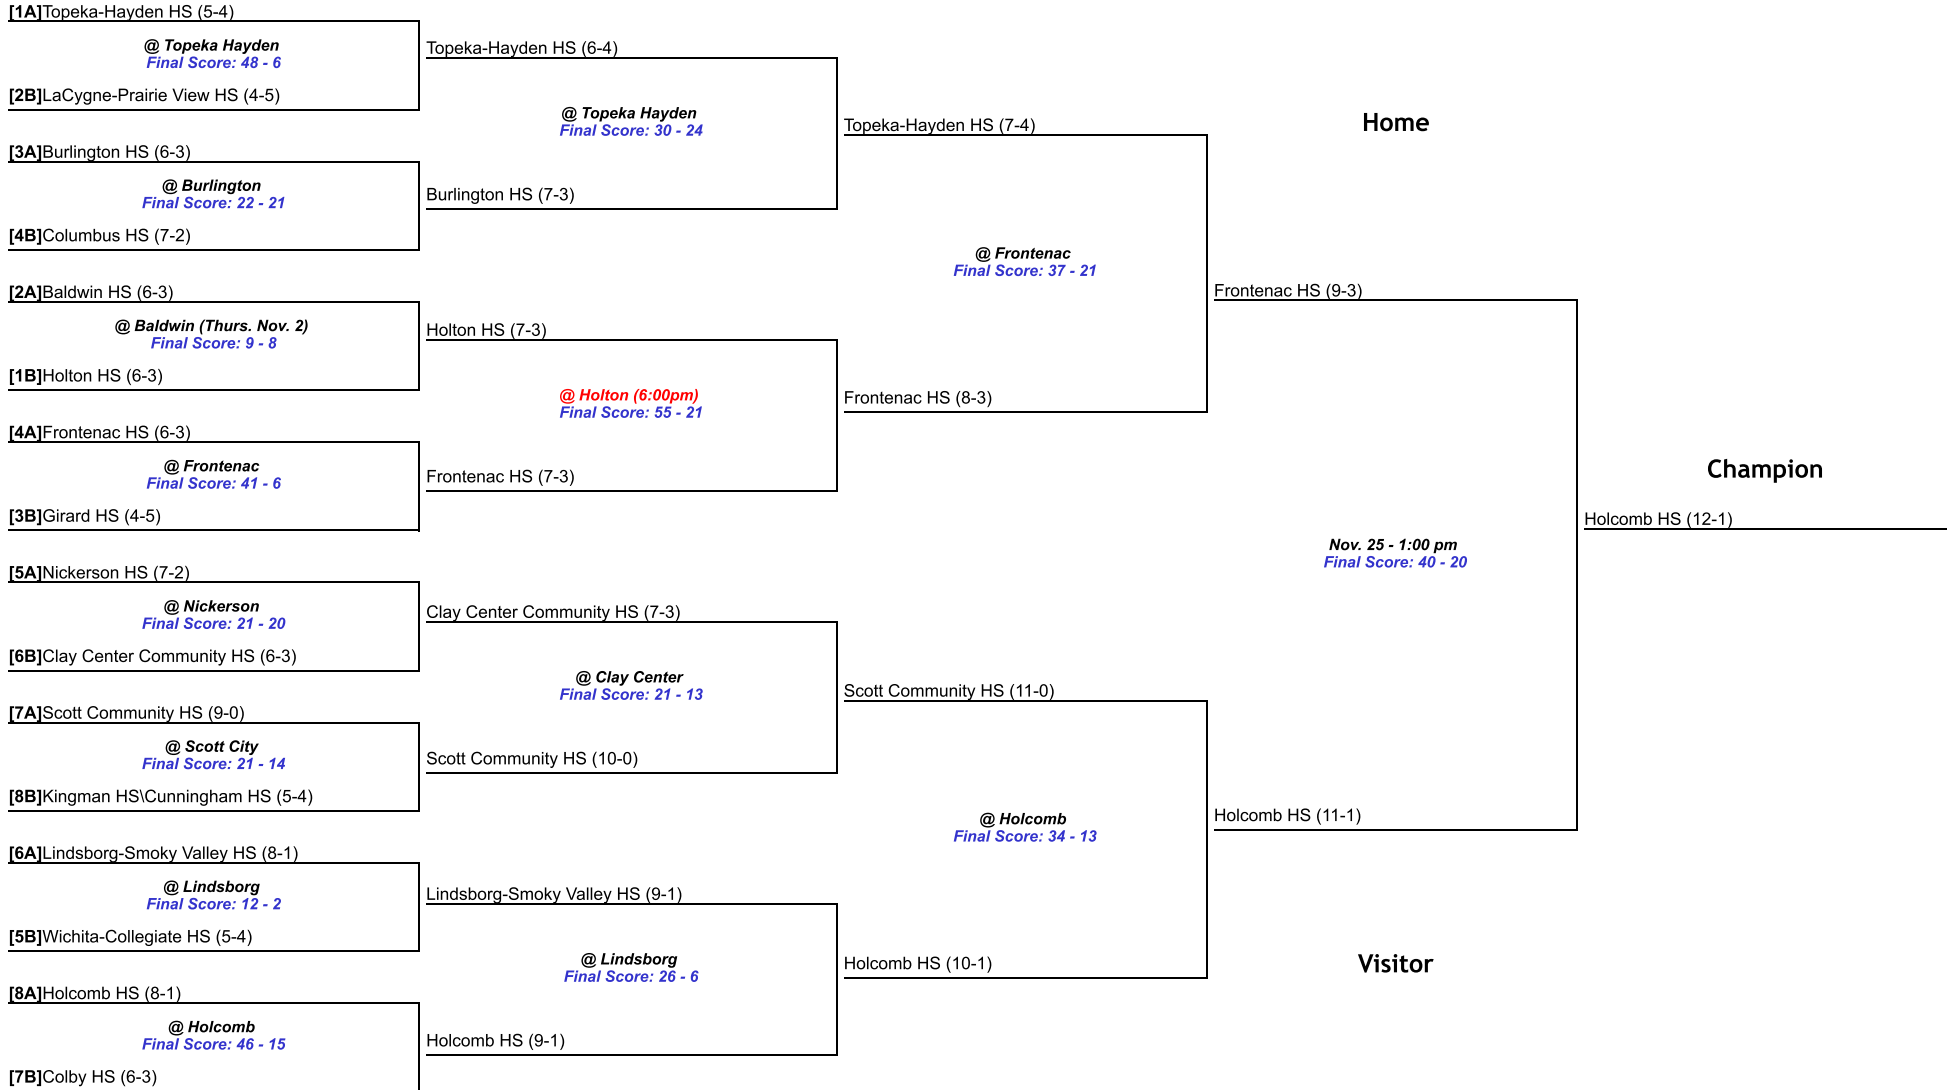

Friday, Nov 3
Regional

Friday, Nov 10
Sectional

Friday, Nov 17
Sub-State

Saturday, Nov 25
State

Kansas State High School Activities Association
Class 3A - State Football Championship
All games start at 7:00 PM on the dates noted, unless otherwise indicated.