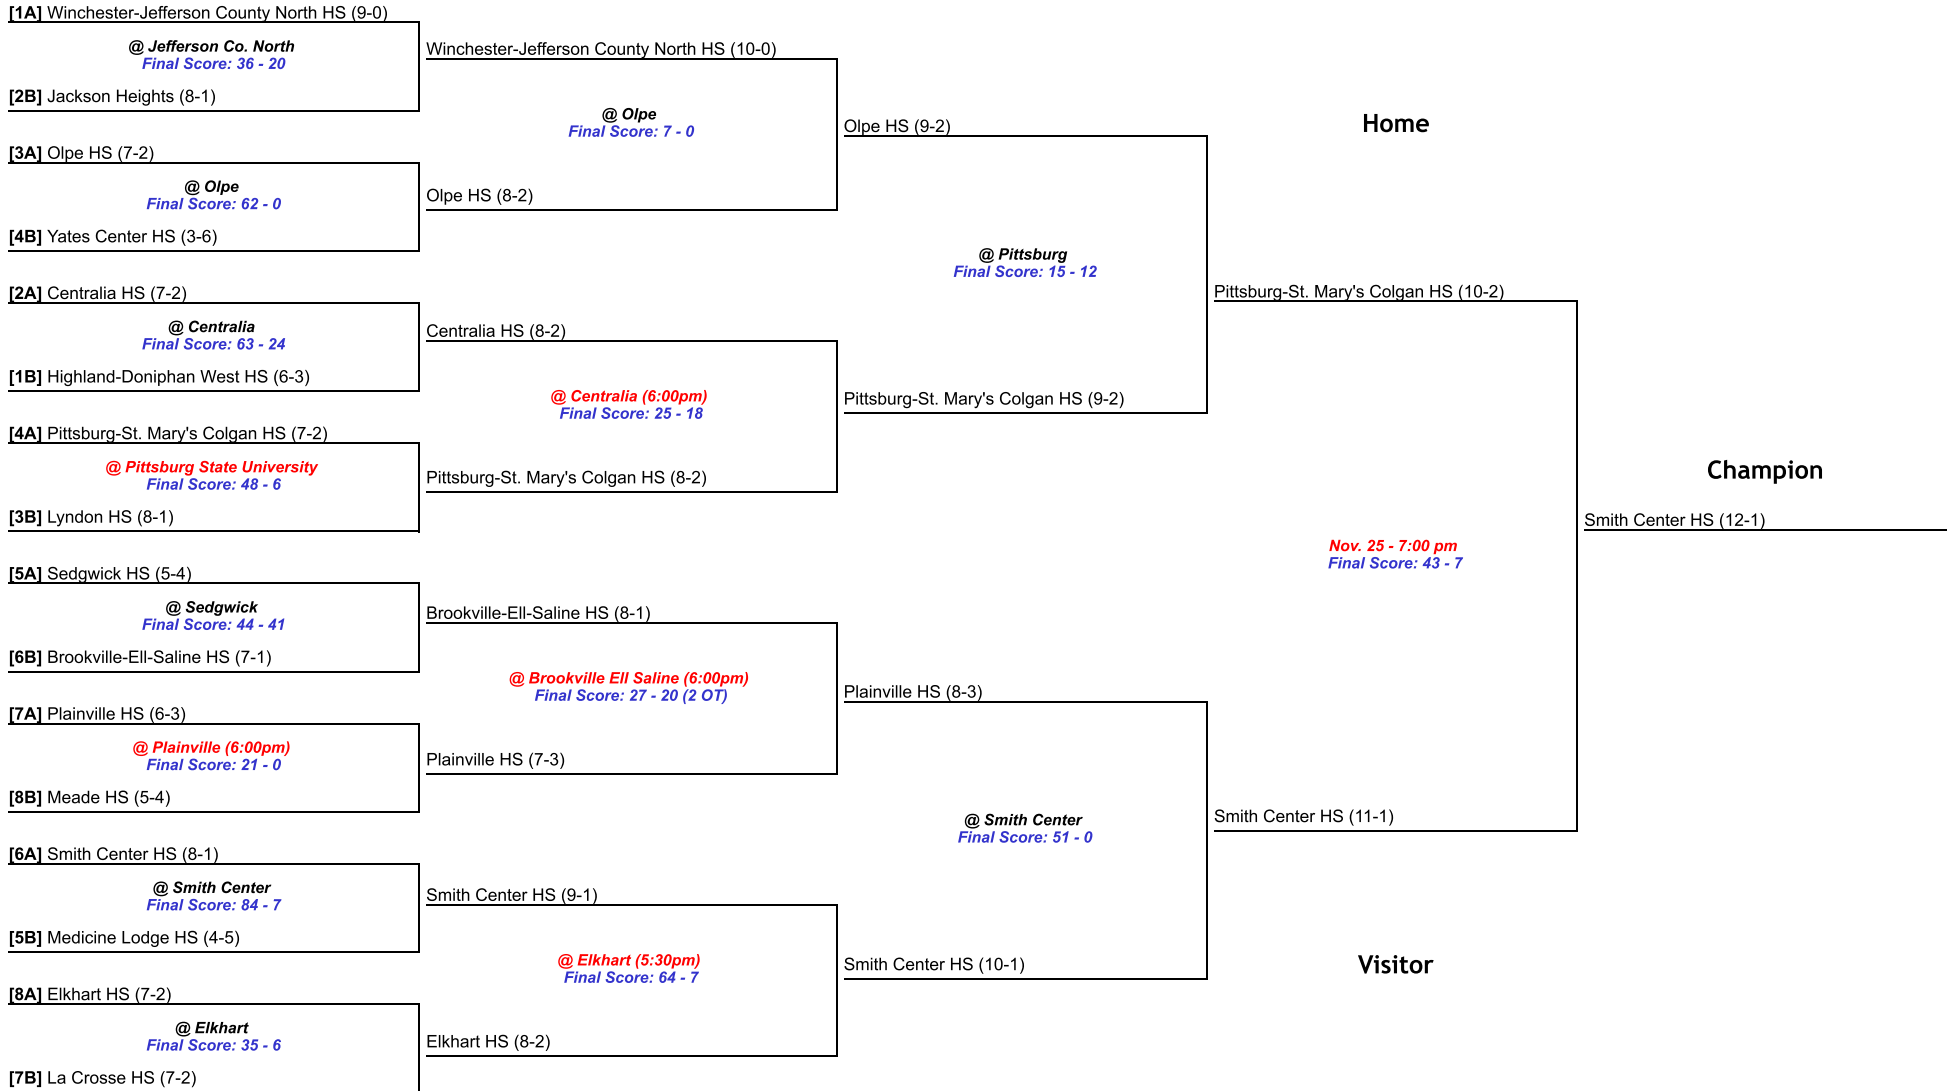

Kansas State High School Activities Association
Class 2-1A - State Football Championship

All games start at 7:00 PM on the dates noted, unless otherwise indicated.

Friday, Nov 3
Regional

Friday, Nov 10
Sectional

Friday, Nov 17
Sub-State

Saturday, Nov 25
State