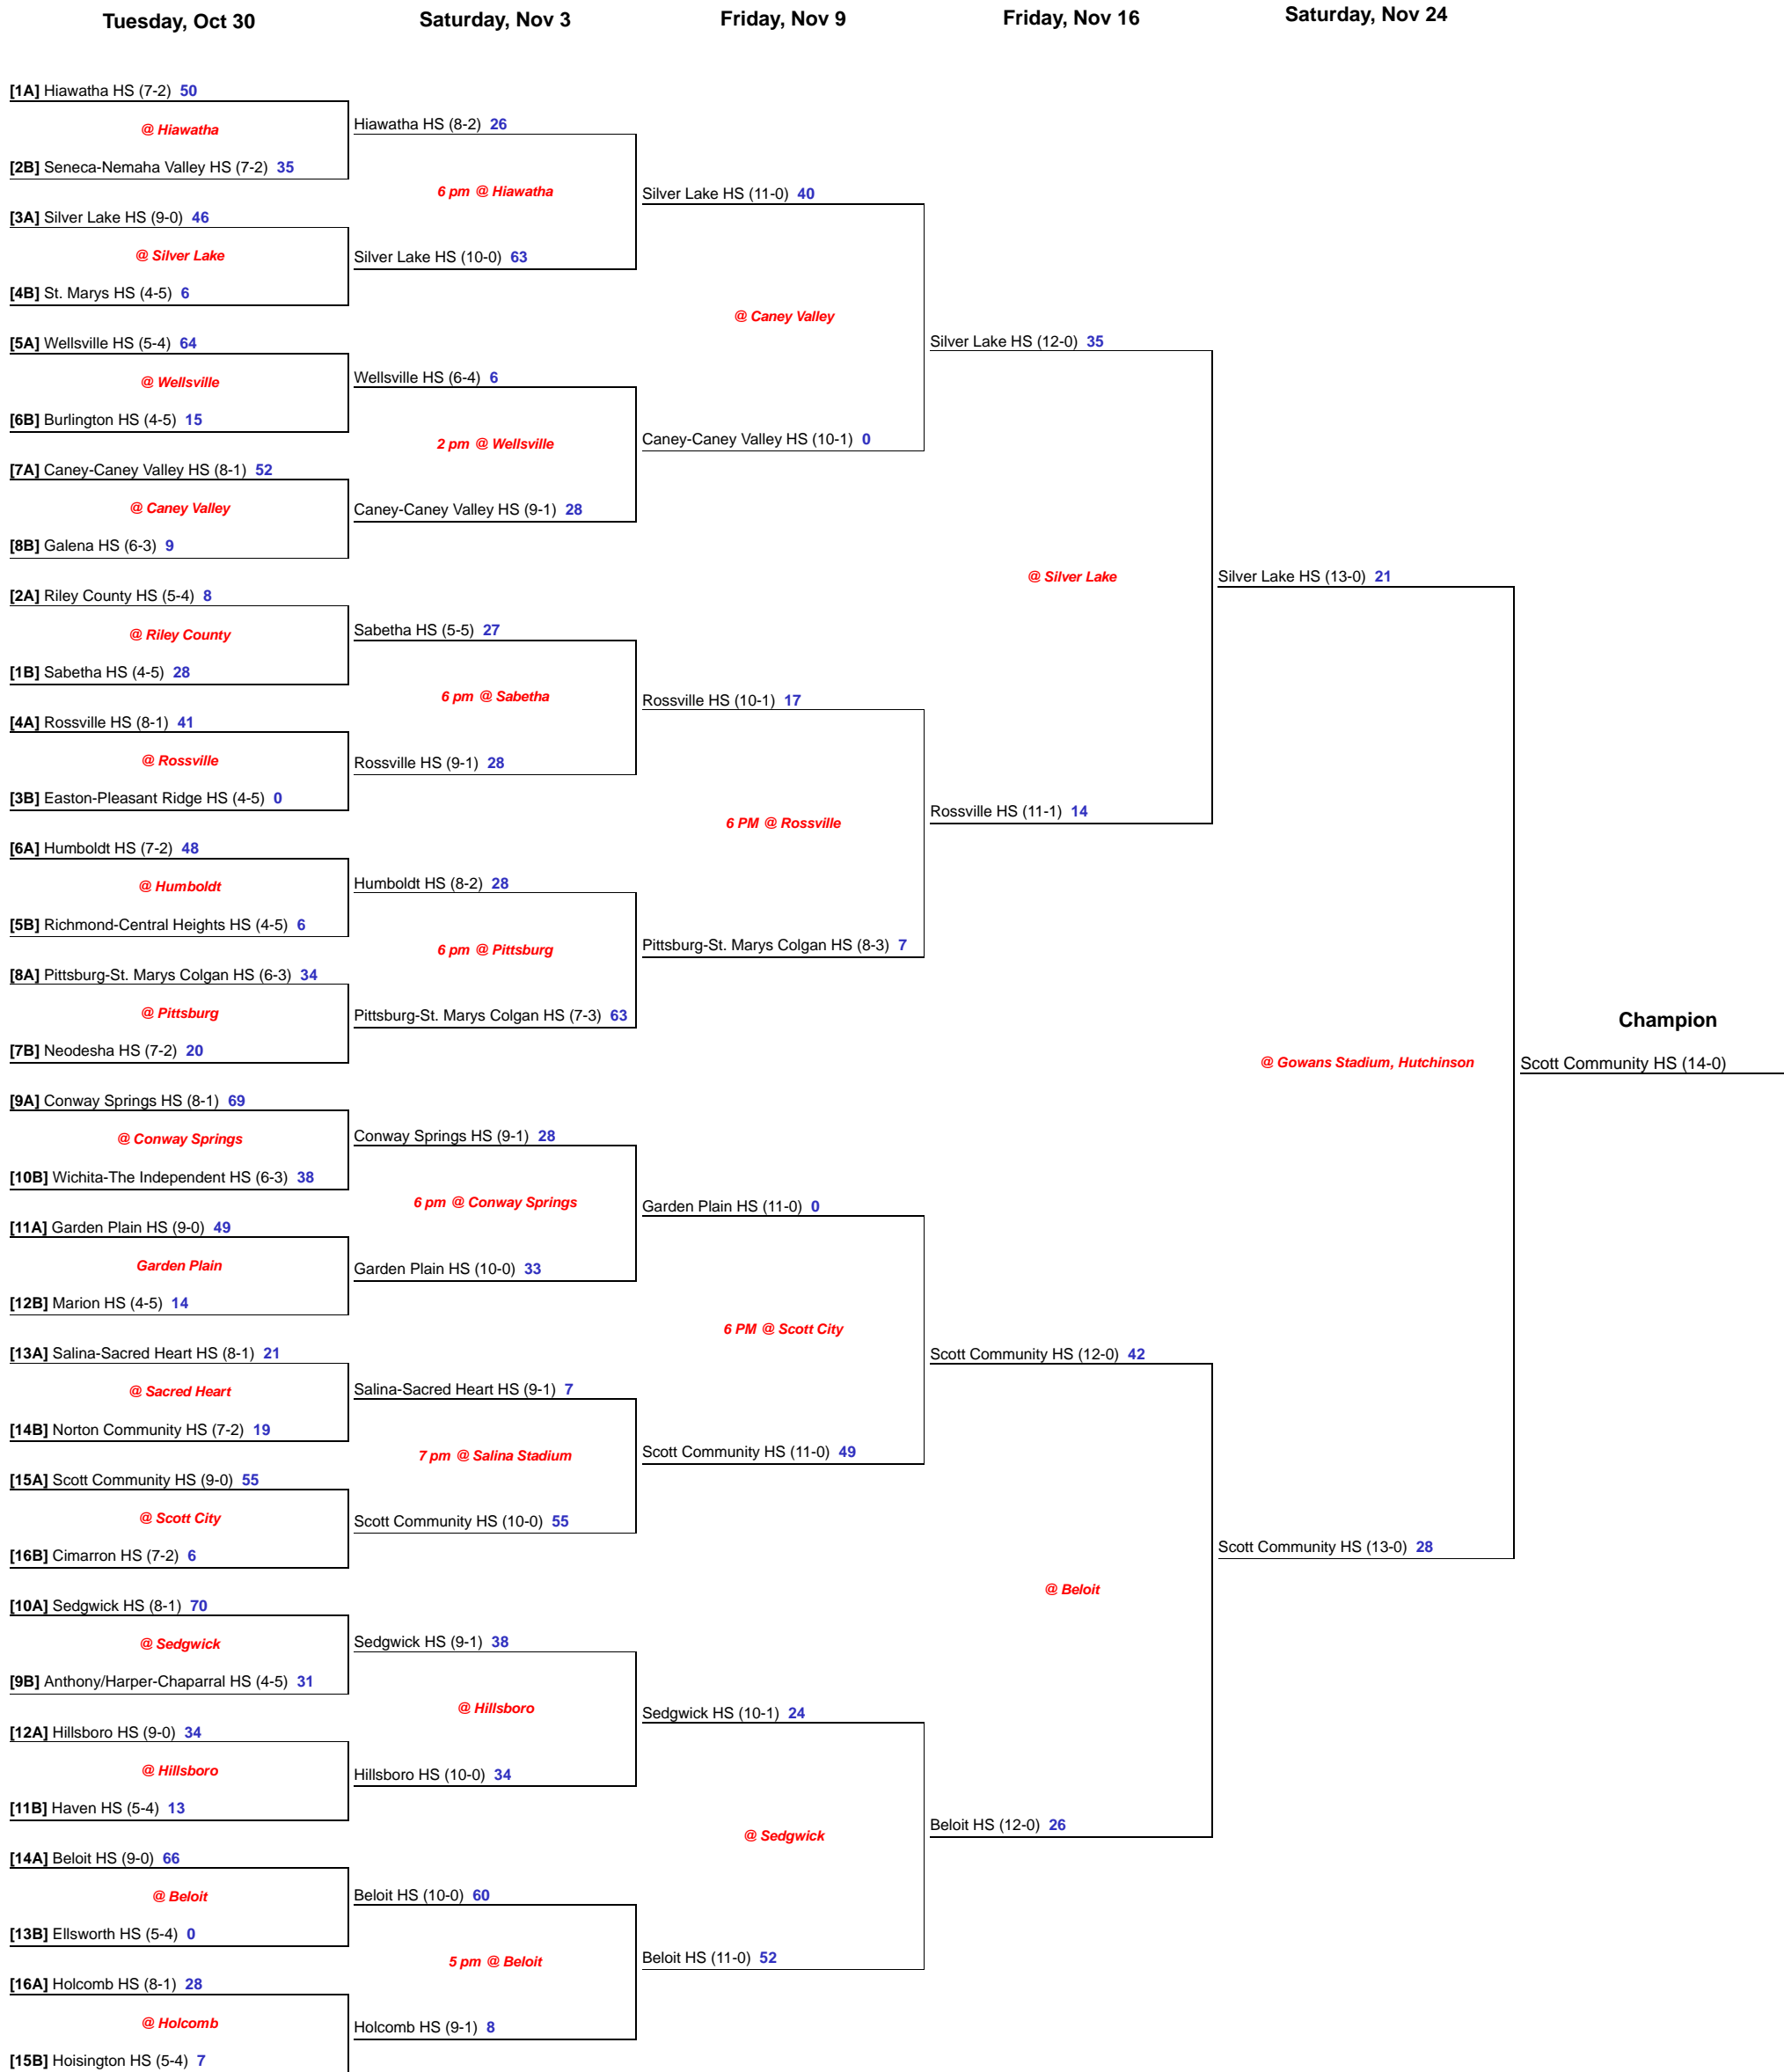

Kansas State High School Activities Association
Class 3A - State Football Championship
All games start at 7:00 PM on the dates noted, unless otherwise indicated.

Champion