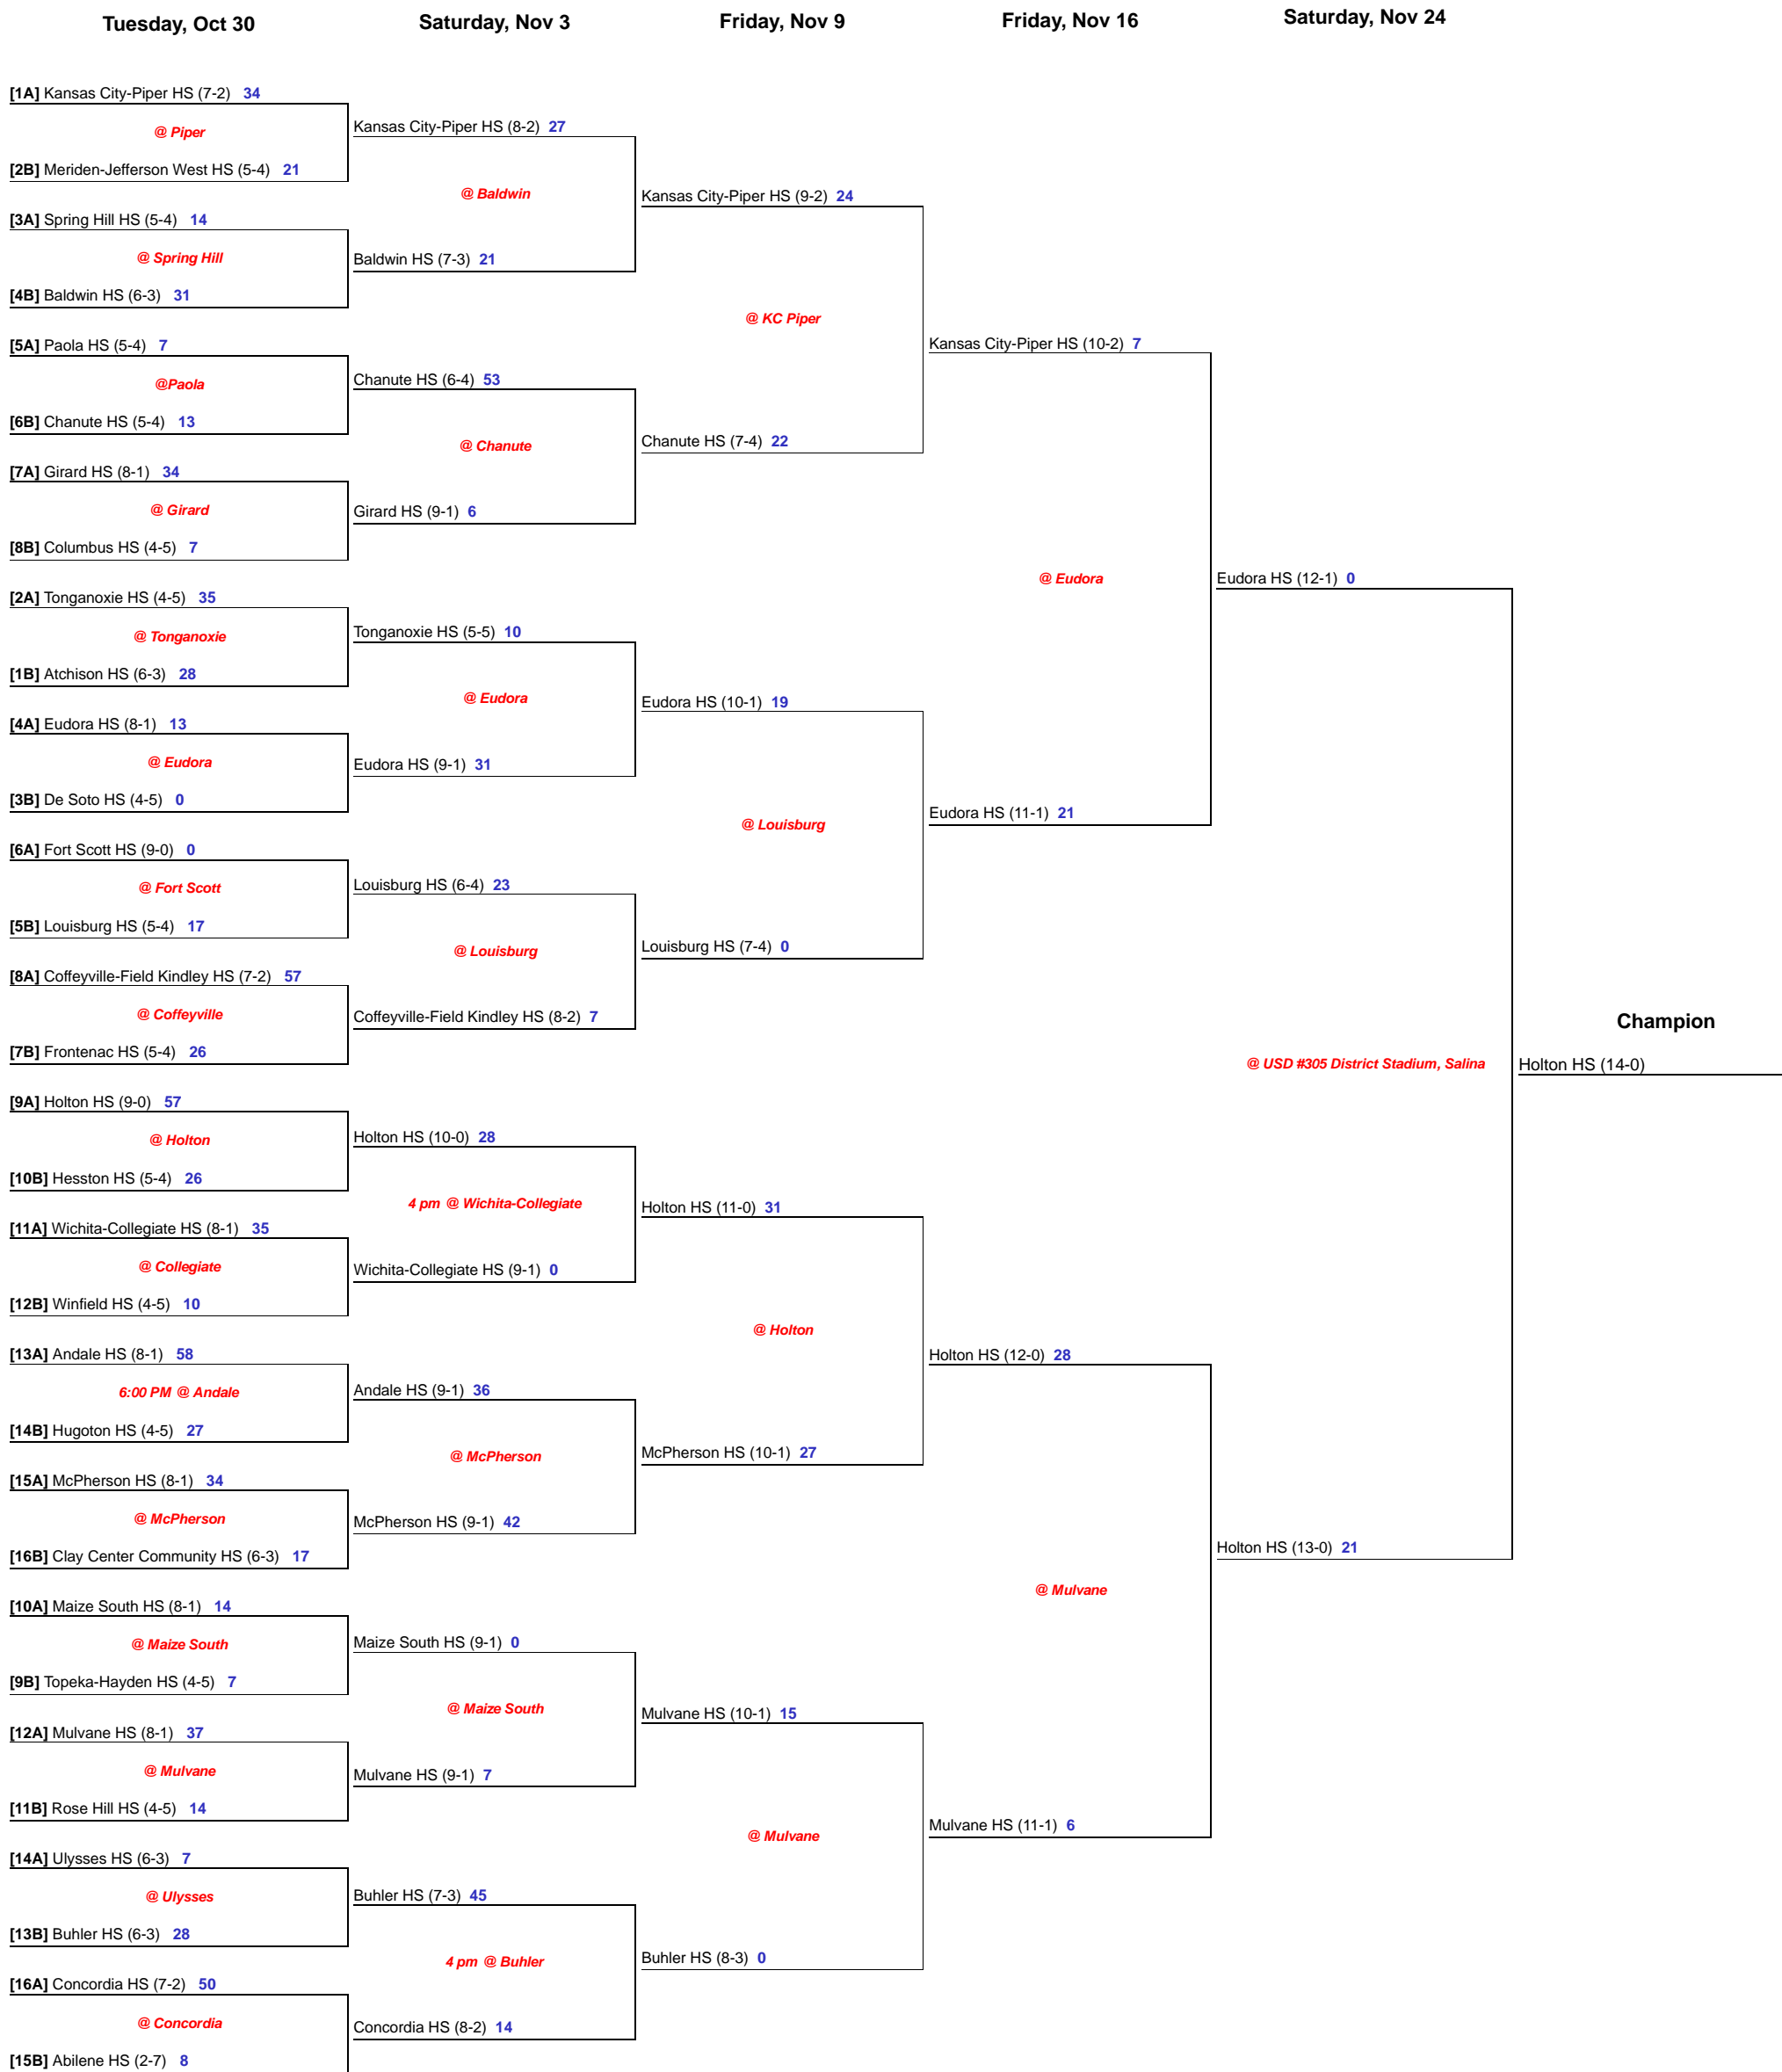

Kansas State High School Activities Association
Class 4A - State Football Championship
All games start at 7:00 PM on the dates noted, unless otherwise indicated.

Champion