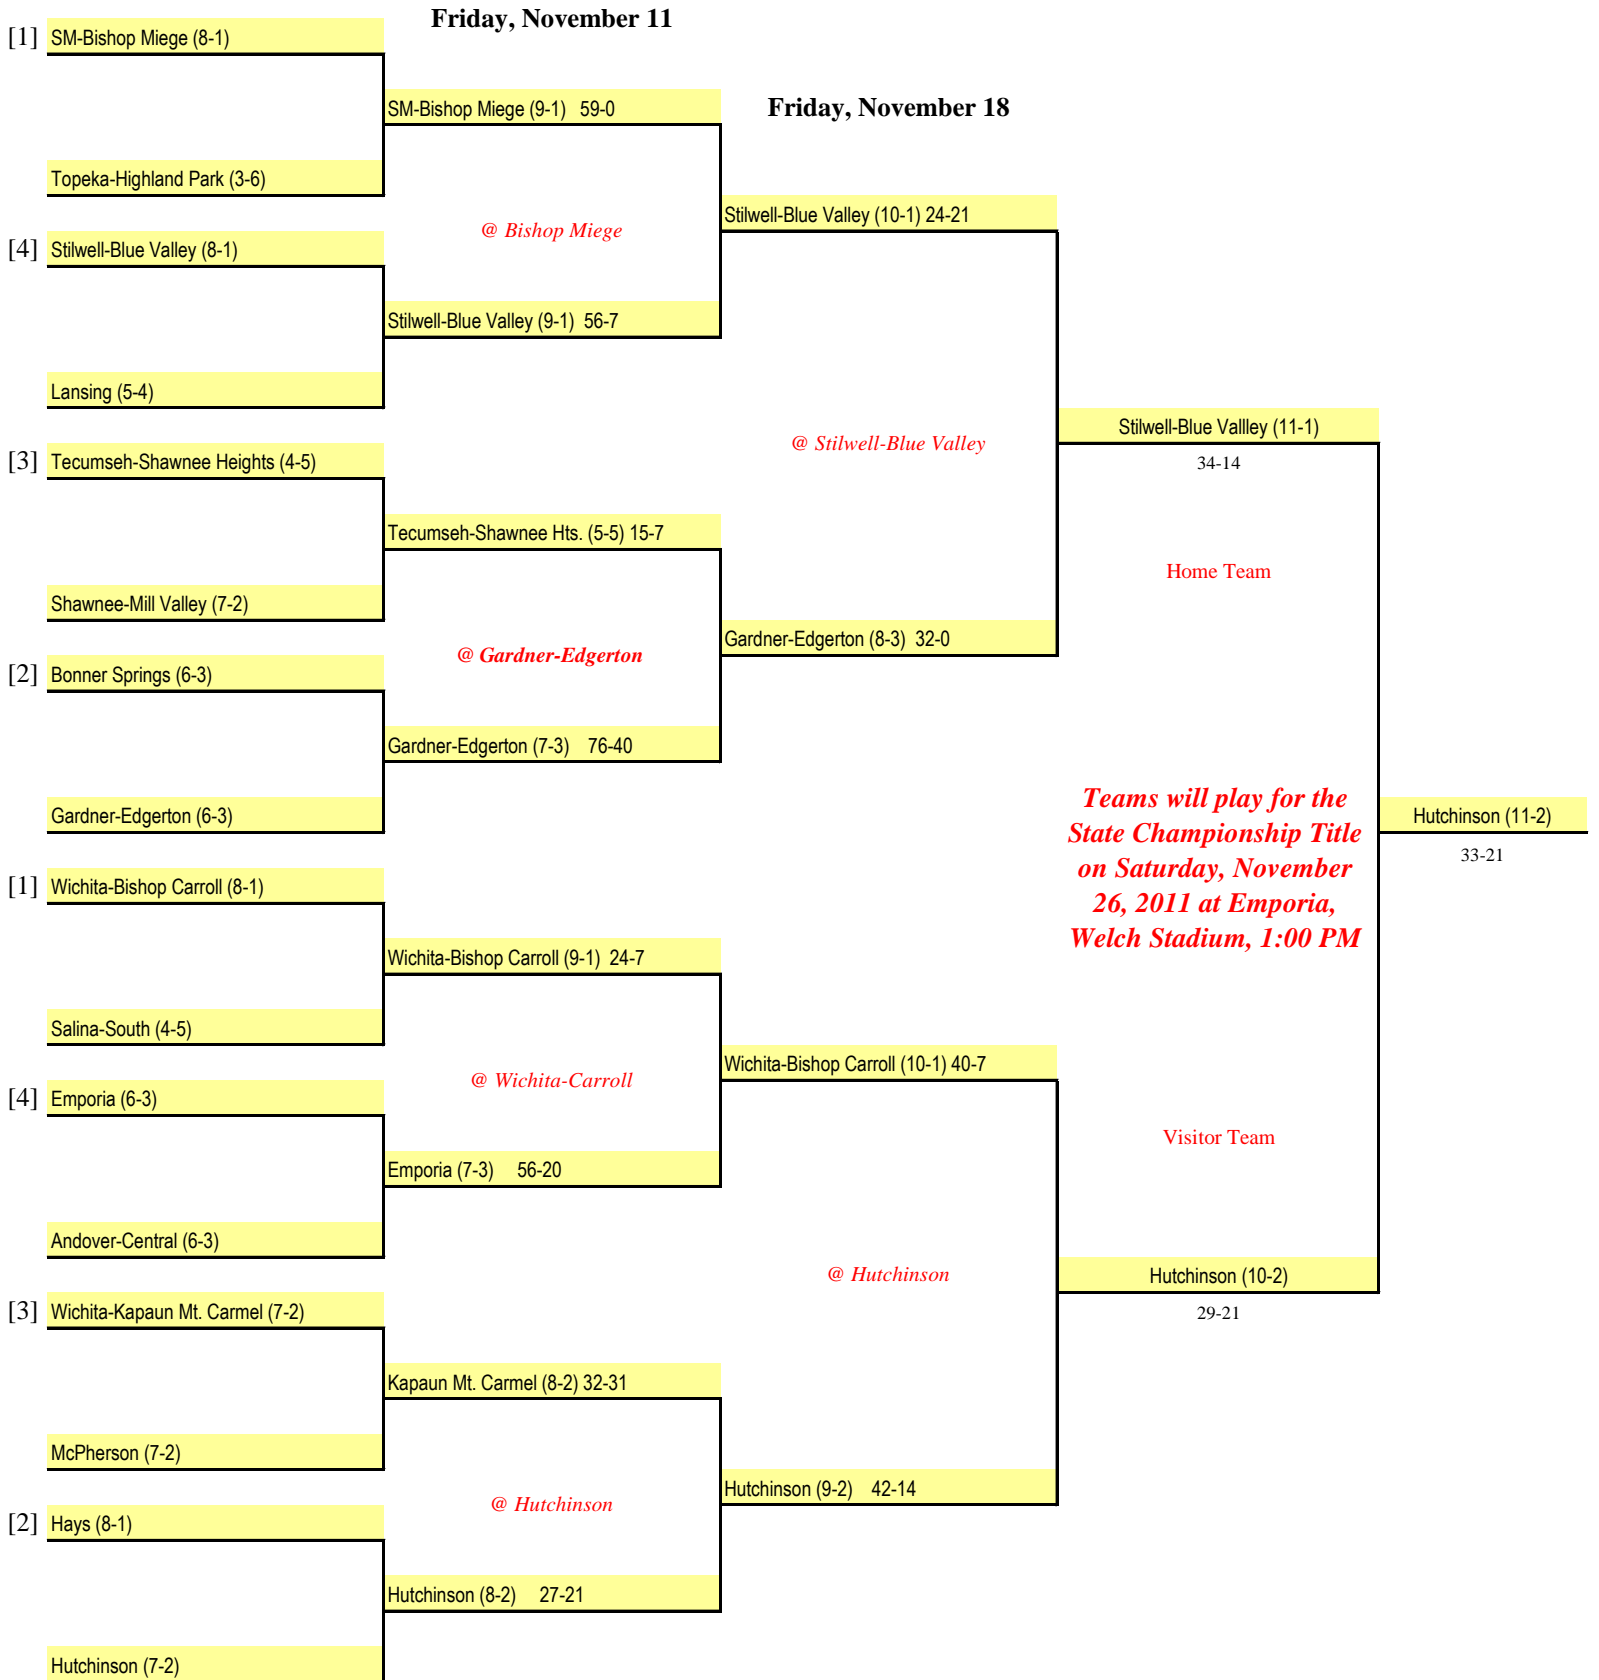

Kansas State High School Activities Association
OFFICIAL TOURNAMENT BRACKET
CLASS 5A — STATE FOOTBALL CHAMPIONSHIP
All games start at 7:00 PM on the dates noted, unless otherwise indicated.

(Seed of District Winners)

Friday, November 4