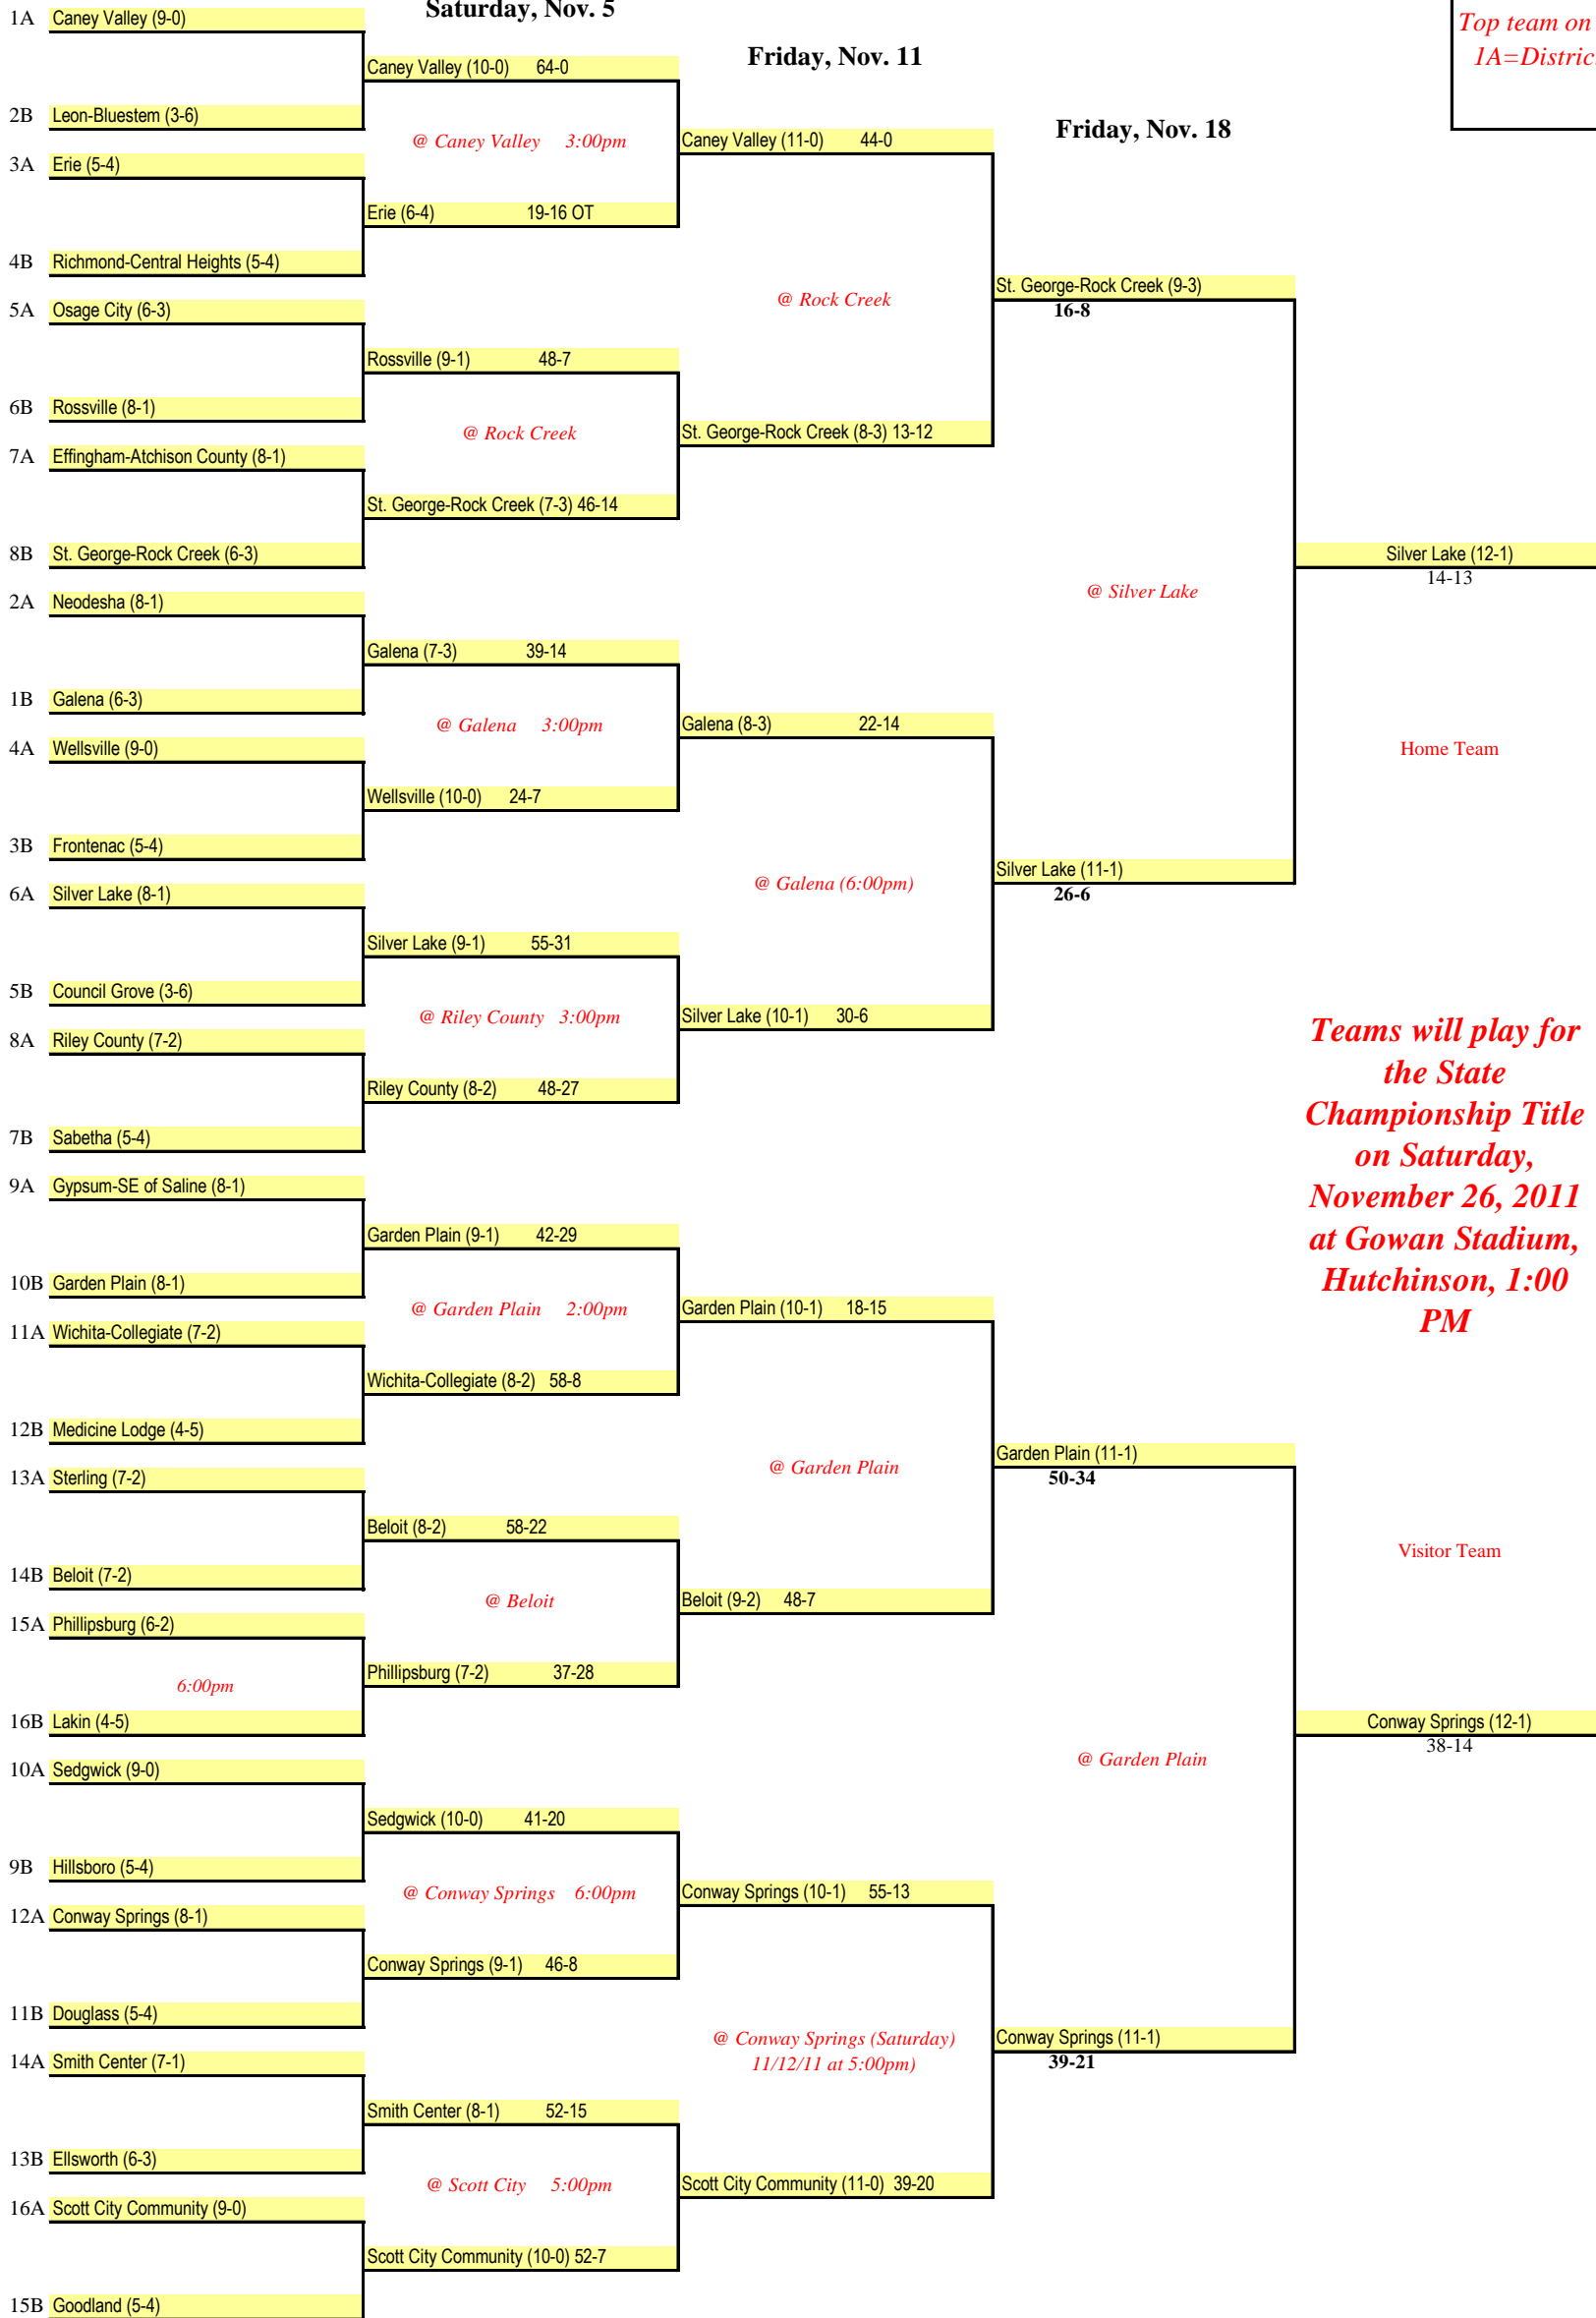

Kansas State High School Activities Association
OFFICIAL TOURNAMENT BRACKET
CLASS 3A — STATE FOOTBALL CHAMPIONSHIP

All games start at 7:00 PM on the dates noted, unless otherwise indicated.

Tuesday, Nov. 1

Saturday, Nov. 5

Friday, Nov. 11

Friday, Nov. 18

*Top team on the bracket is host for first round.
1A=District 1 winner, 2B=District 2 runner up, etc.*

***Teams will play for
the State
Championship Title
on Saturday,
November 26, 2011
at Gowan Stadium,
Hutchinson, 1:00
PM***

Conway Springs (13-1)
49-7

Conway Springs (12-1)
38-14