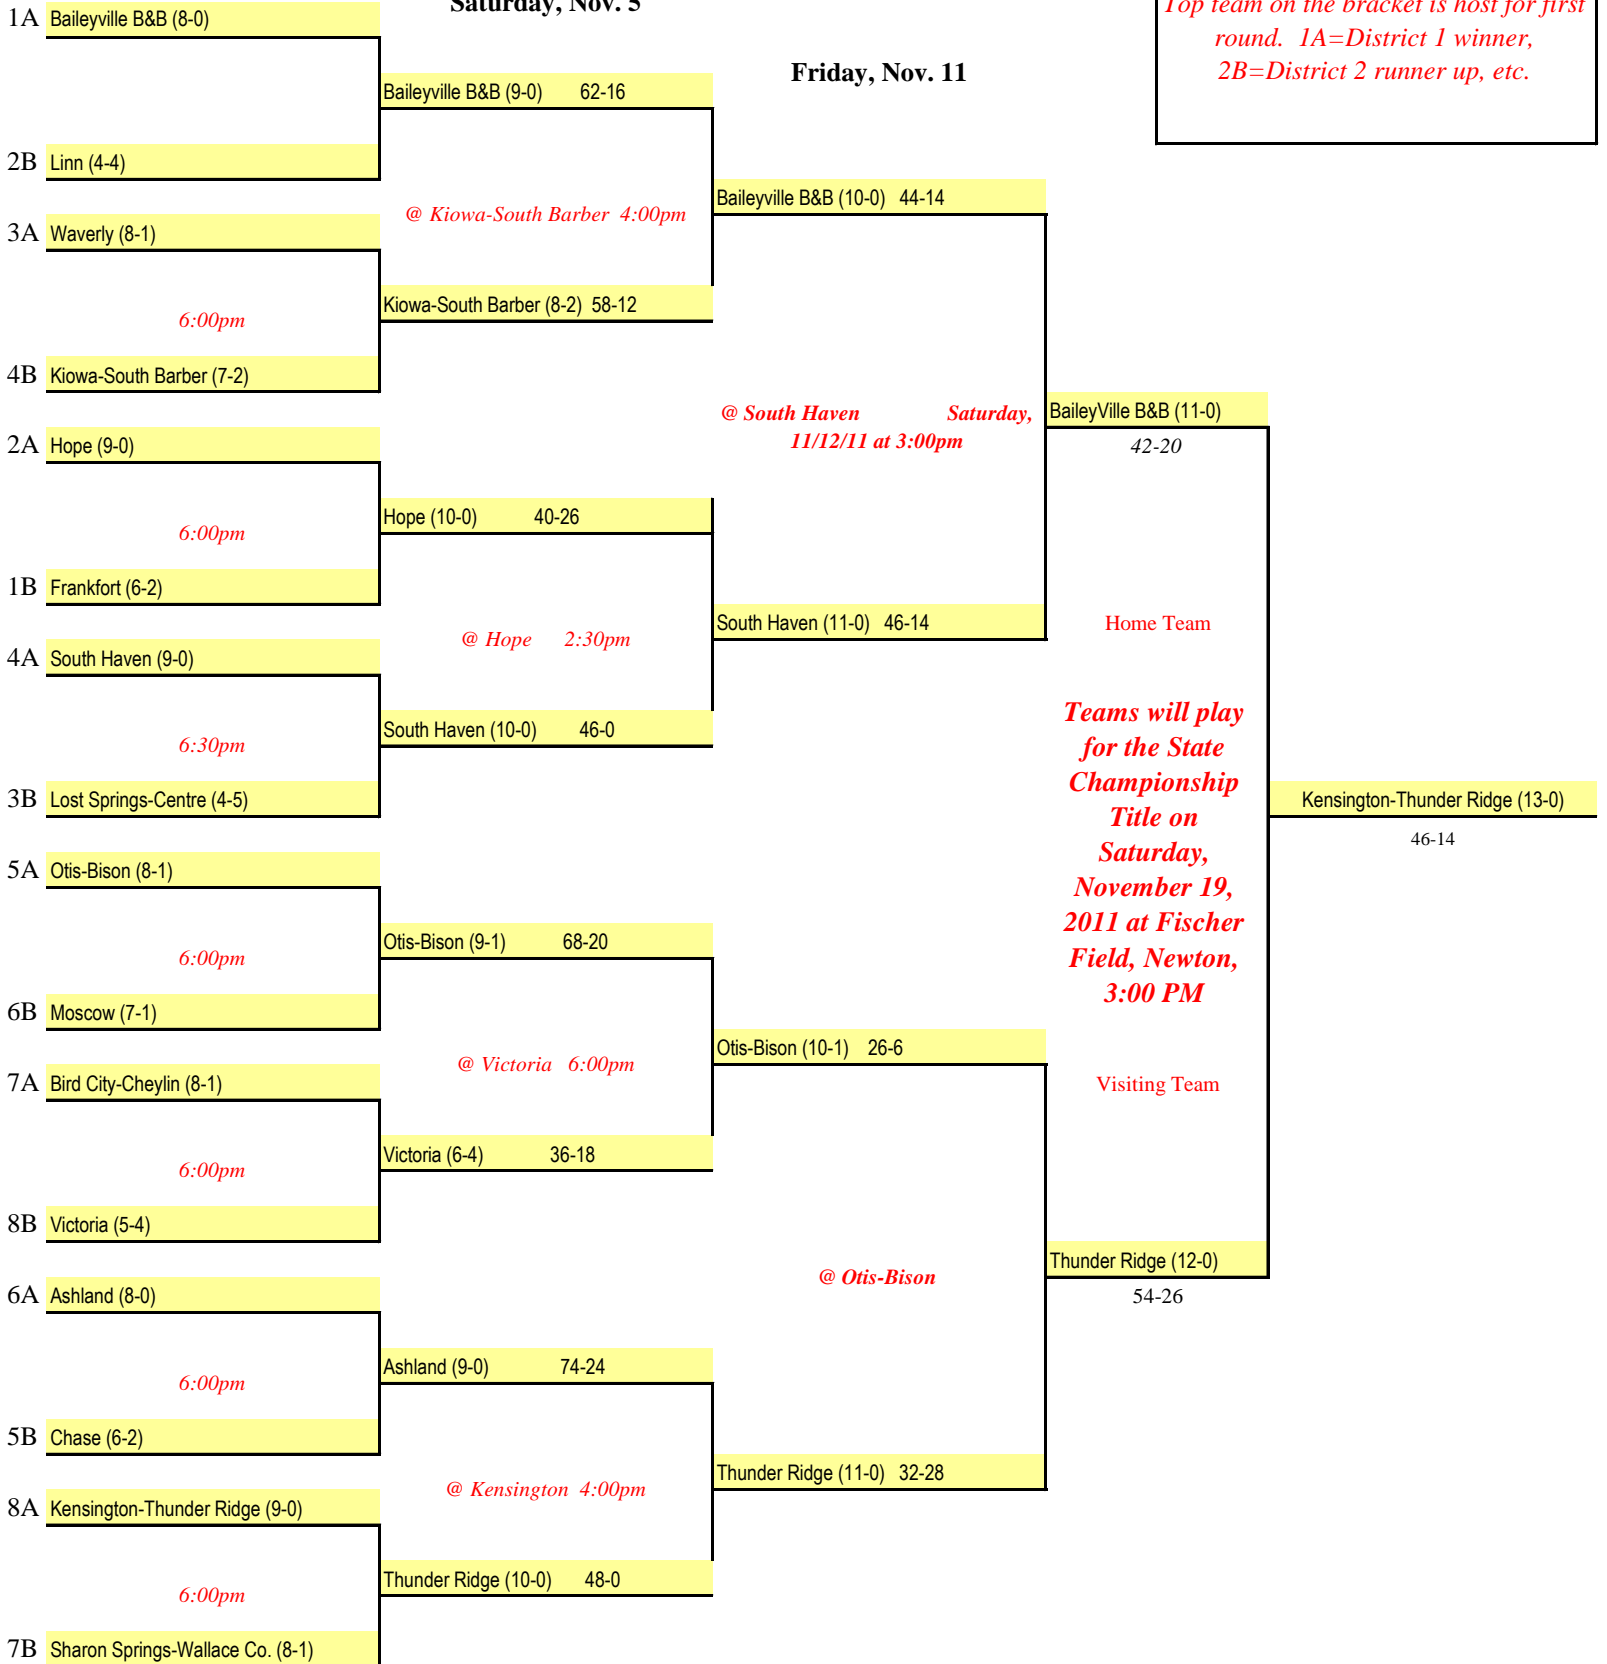

Kansas State High School Activities Association
OFFICIAL TOURNAMENT BRACKET
8-MAN, DIVISION II — STATE FOOTBALL CHAMPIONSHIP

All games start at 7:00 PM on the dates noted, unless otherwise indicated.

Tuesday, November 1

Saturday, Nov. 5

Friday, Nov. 11

Top team on the bracket is host for first round. 1A=District 1 winner, 2B=District 2 runner up, etc.

Teams will play for the State Championship Title on Saturday, November 19, 2011 at Fischer Field, Newton, 3:00 PM