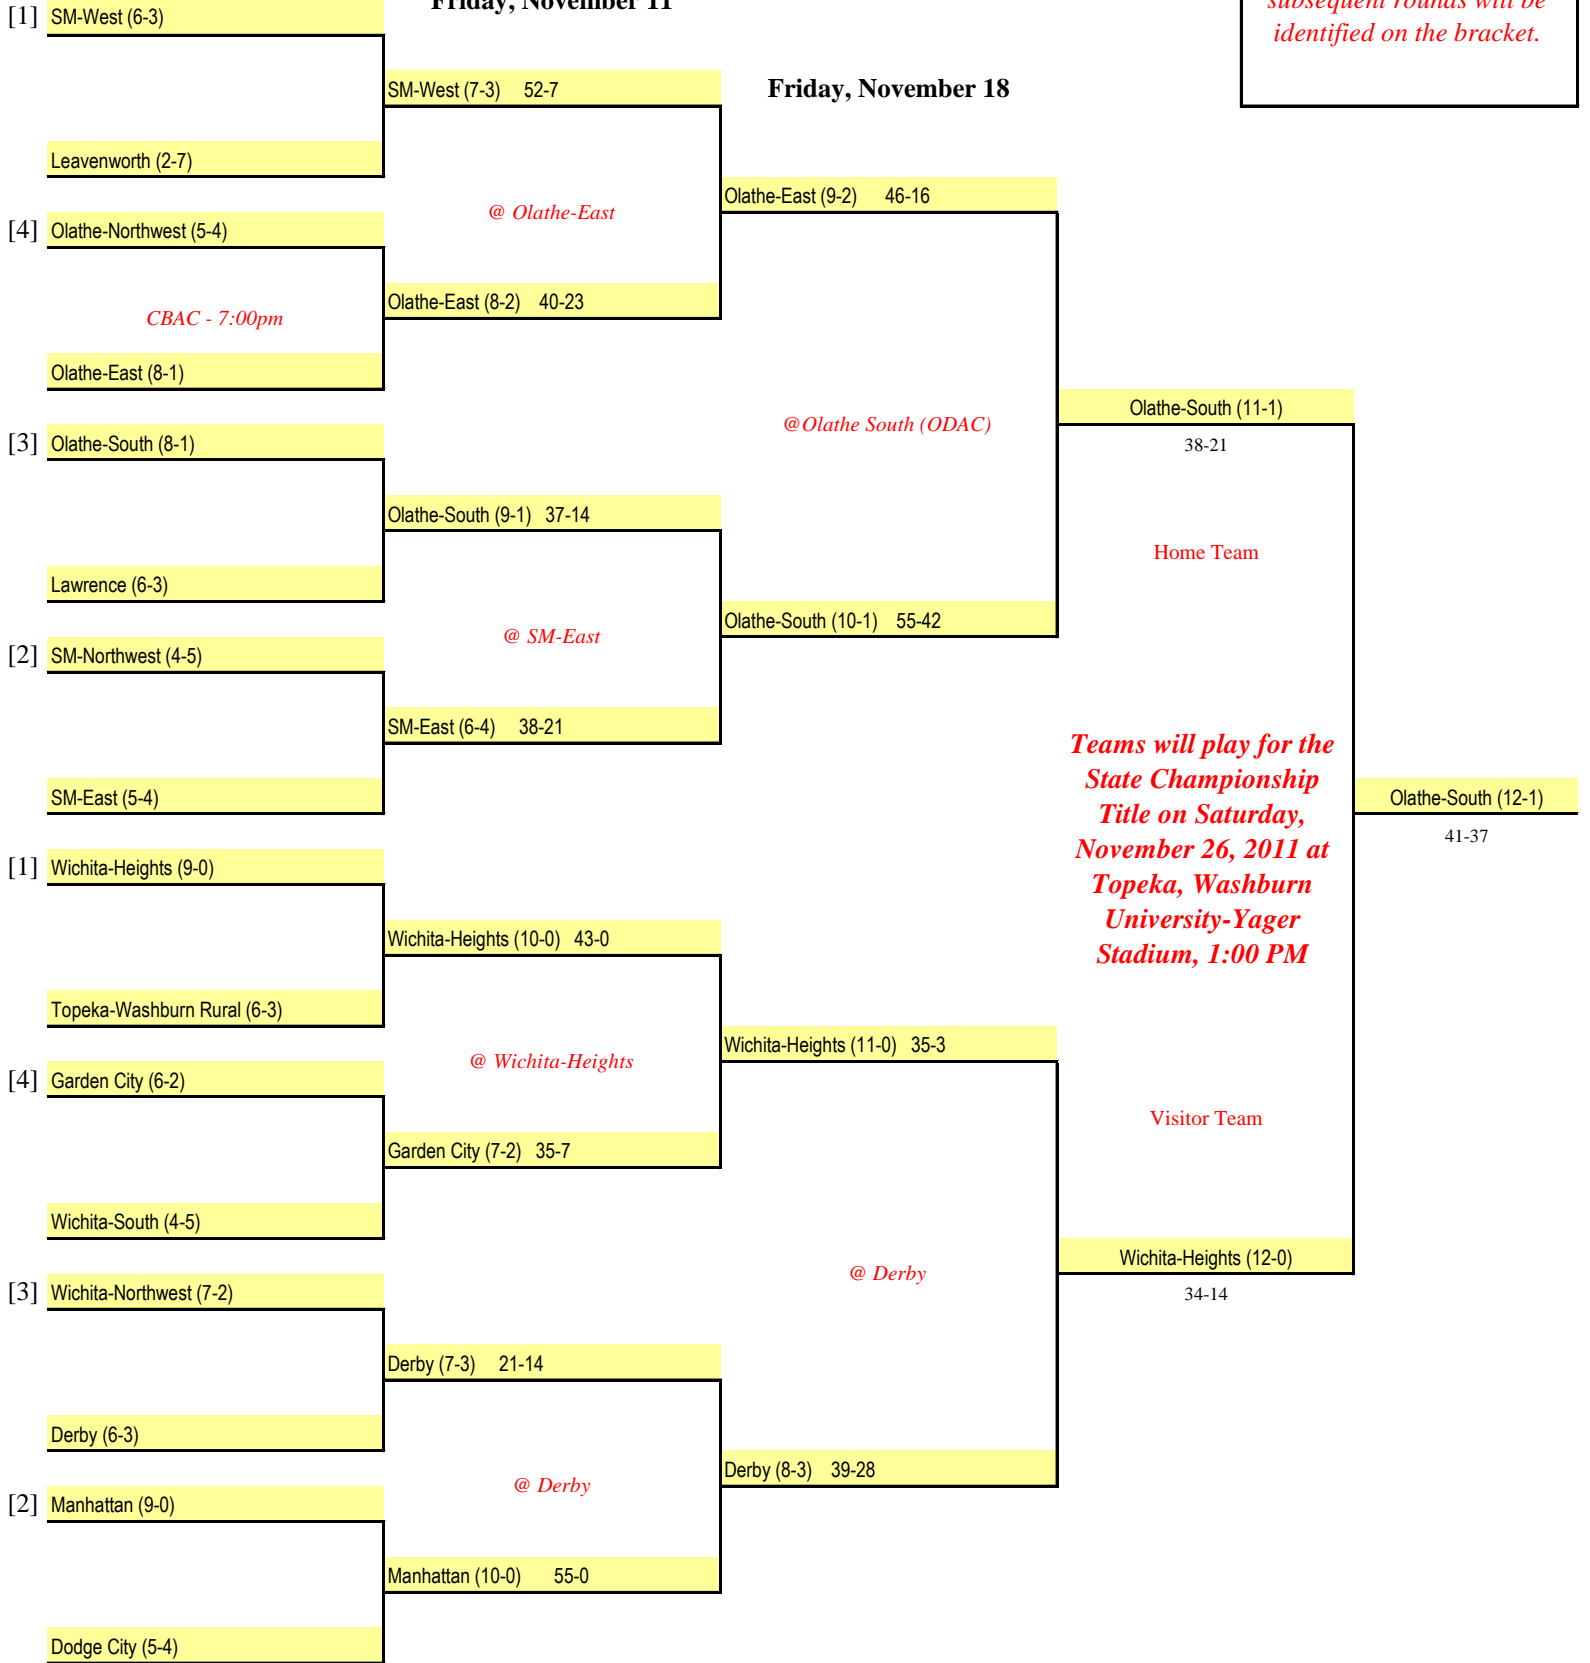

(Seed of District Winners)

**Friday, November 4**

**Friday, November 11**

**Friday, November 18**

*Top team on the bracket is host for first round. Host for subsequent rounds will be identified on the bracket.*