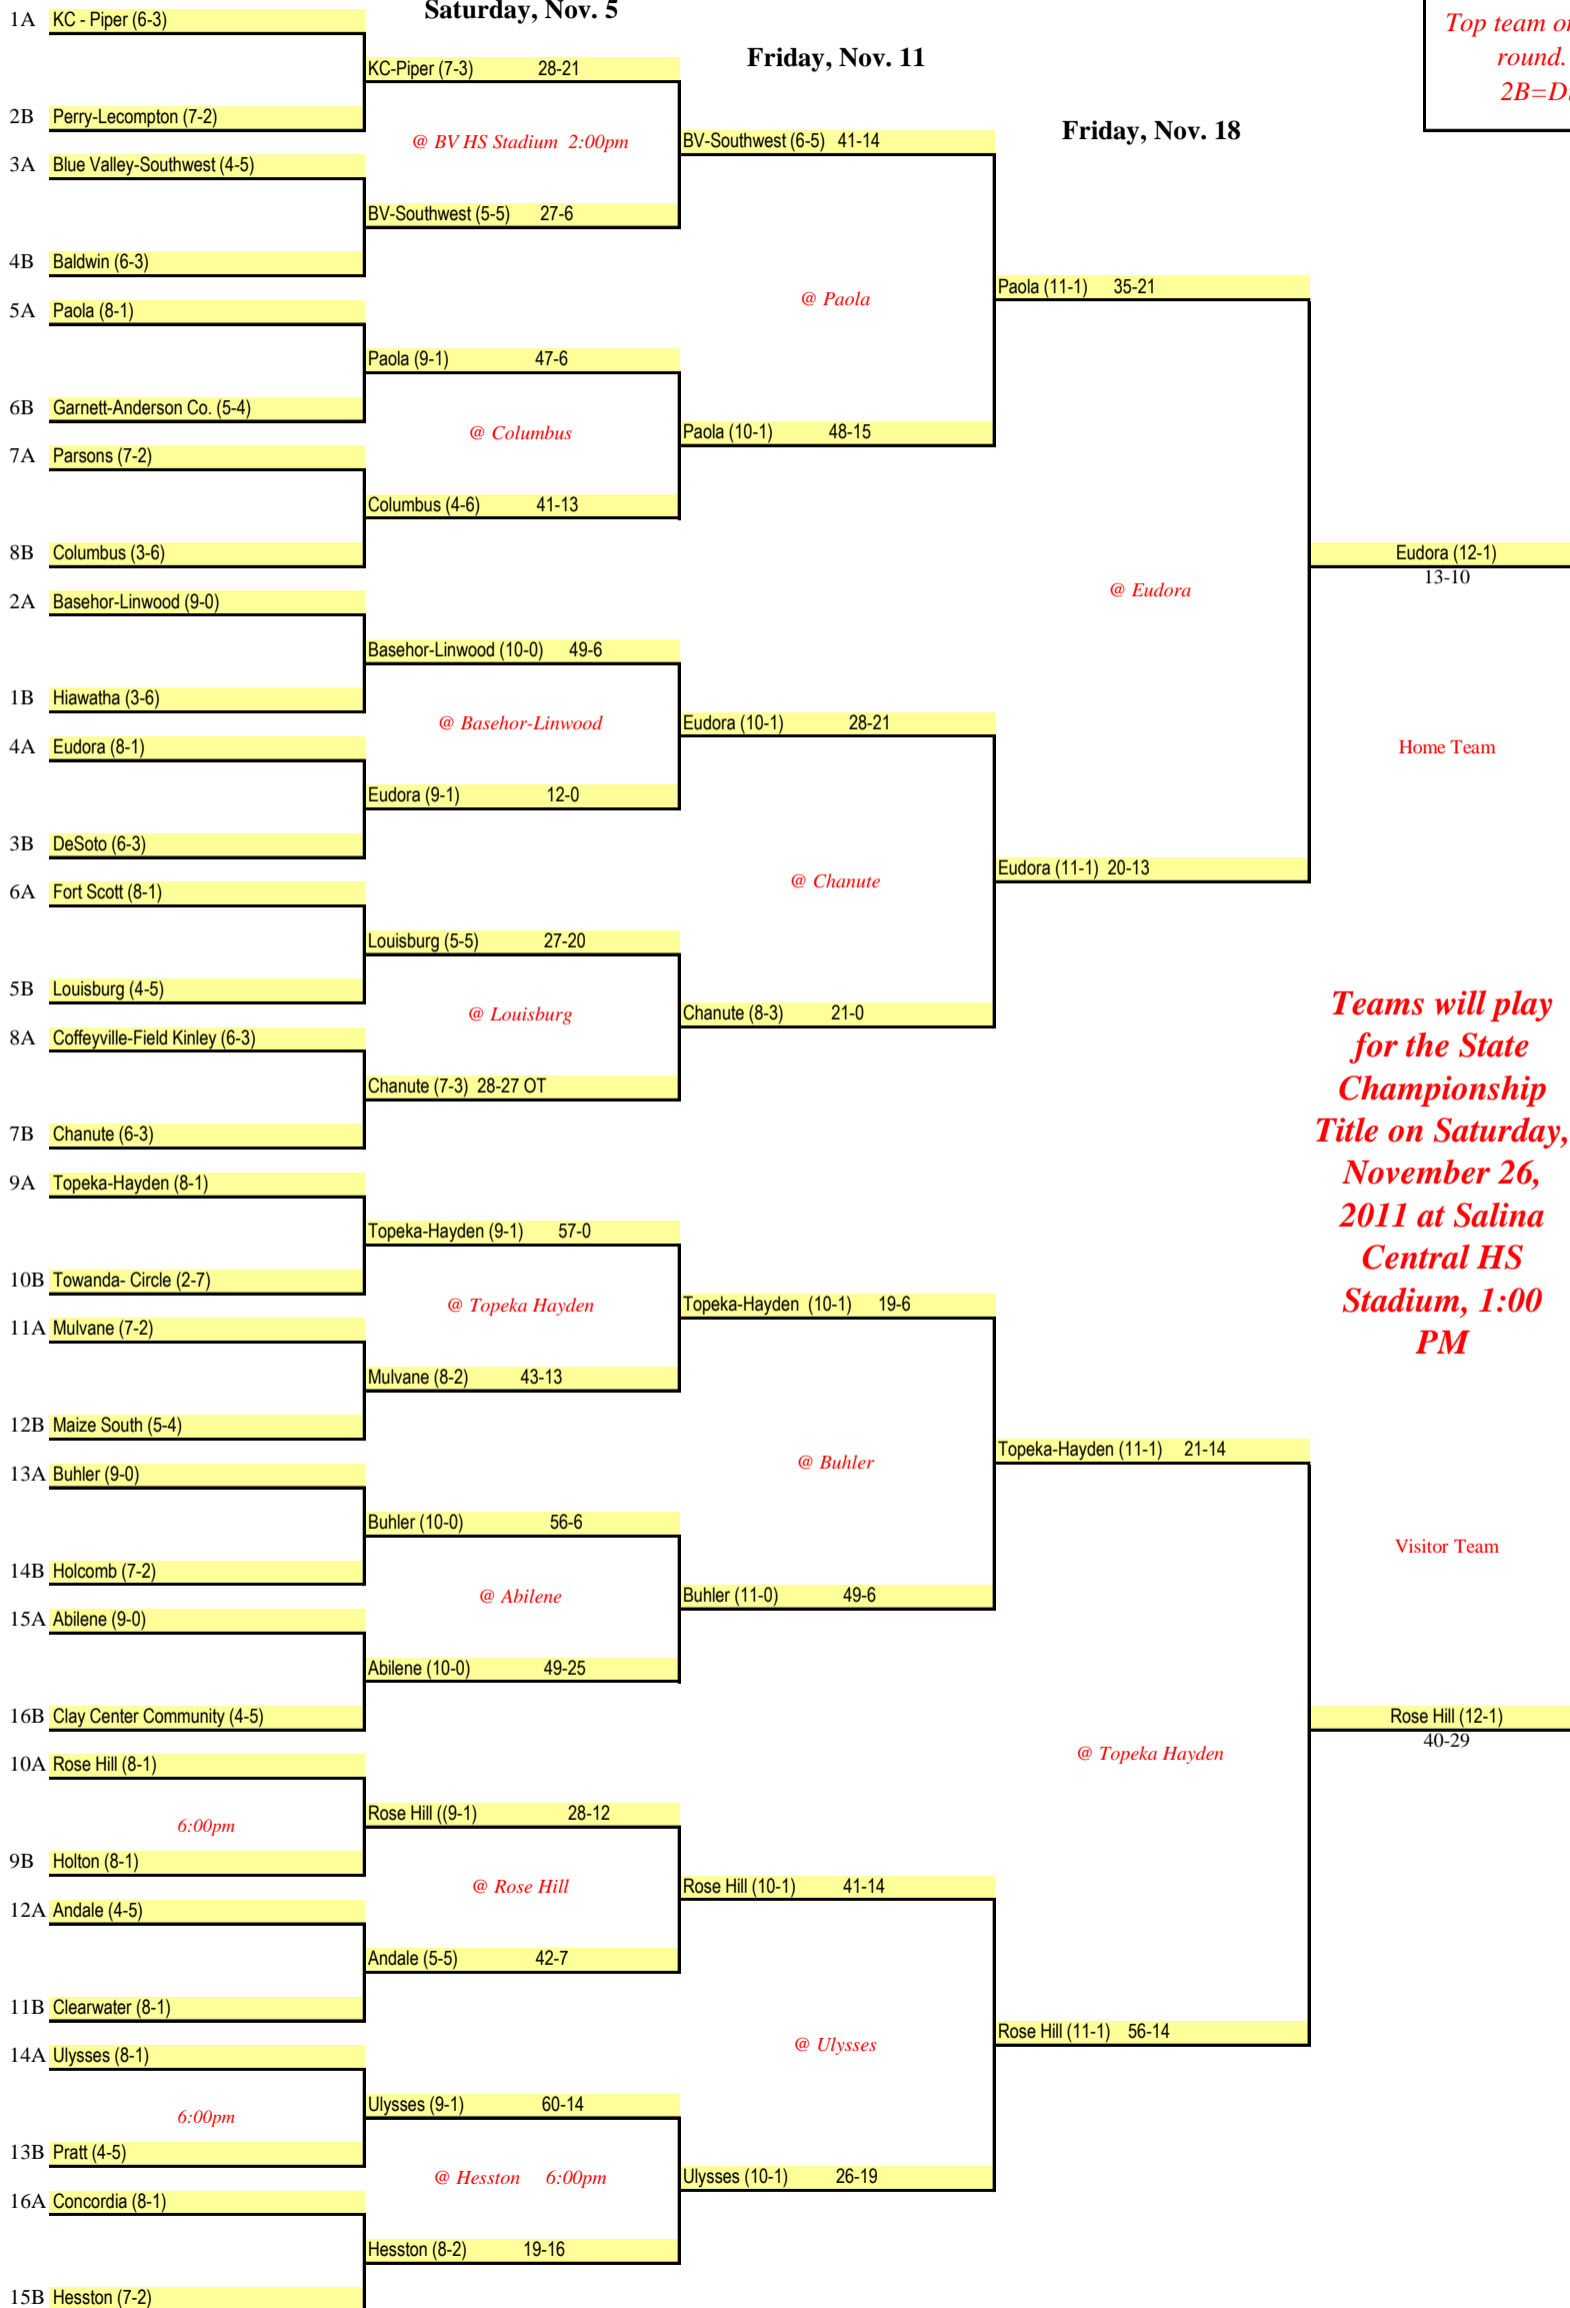

Kansas State High School Activities Association
OFFICIAL TOURNAMENT BRACKET
CLASS 4A — STATE FOOTBALL CHAMPIONSHIP

All games start at 7:00 PM on the dates noted, unless otherwise indicated.

Tuesday, Nov. 1

Saturday, Nov. 5

Friday, Nov. 11

Friday, Nov. 18

Top team on the bracket is host for first round. 1A=District 1 winner, 2B=District 2 runner up, etc.

Teams will play for the State Championship Title on Saturday, November 26, 2011 at Salina Central HS Stadium, 1:00 PM

Rose Hill (13-1)
21-0