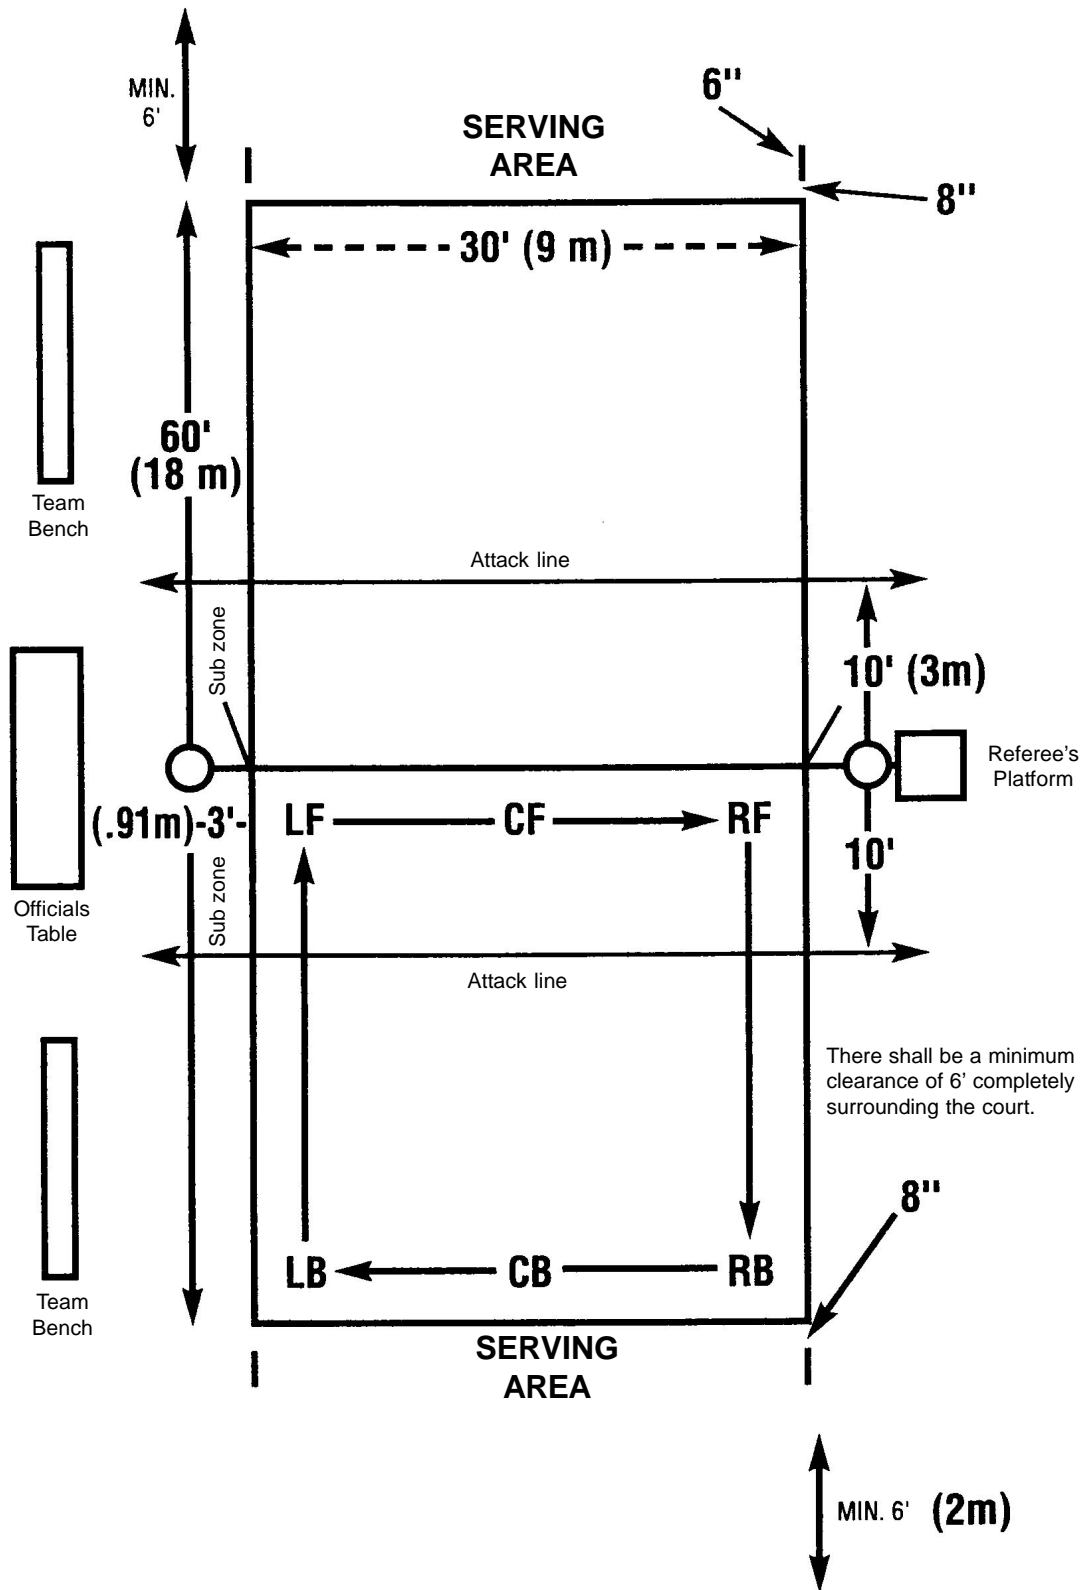

VOLLEYBALL COURT DIAGRAM

NOTE: All lines on the court are 2 inches wide. It is recommended the court be clear of obstructions and at least 23 feet (7 meters) high.