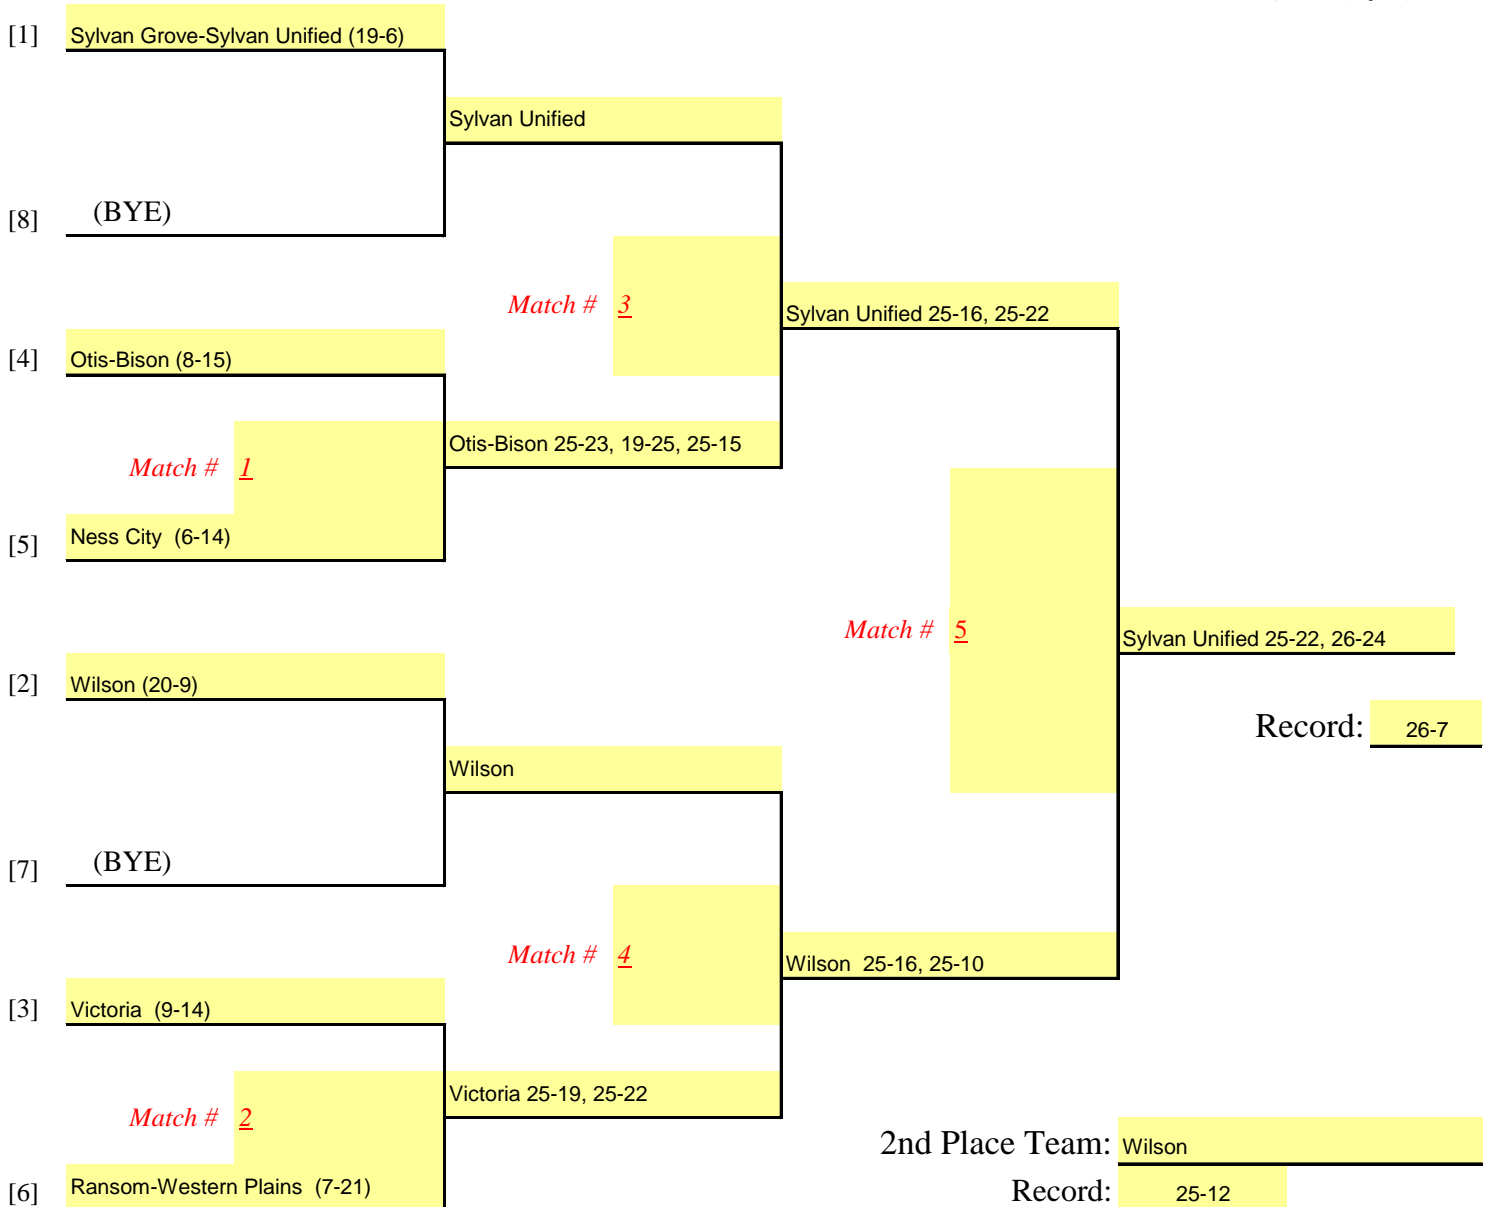

**Kansas State High School Activities Association**  
**OFFICIAL TOURNAMENT BRACKET**  
**CLASS 1A — REGIONAL VOLLEYBALL TOURNAMENT**

**NOTE: The top 2 teams will advance to sub-state competition.**

DATE: October 20, 2009

SITE: Otis-Bison High School, Otis

MANAGER: Mark Goodheart/Deb Erb

MATCH(S) #1 START TIME: 3:00 pm

*Other matches will start 20 min. (10 min) after*

6-team tournaments will not start before 3:00 PM

**NO MATCH WILL START SOONER THAN THE TIME PRINTED ON THE BRACKET**