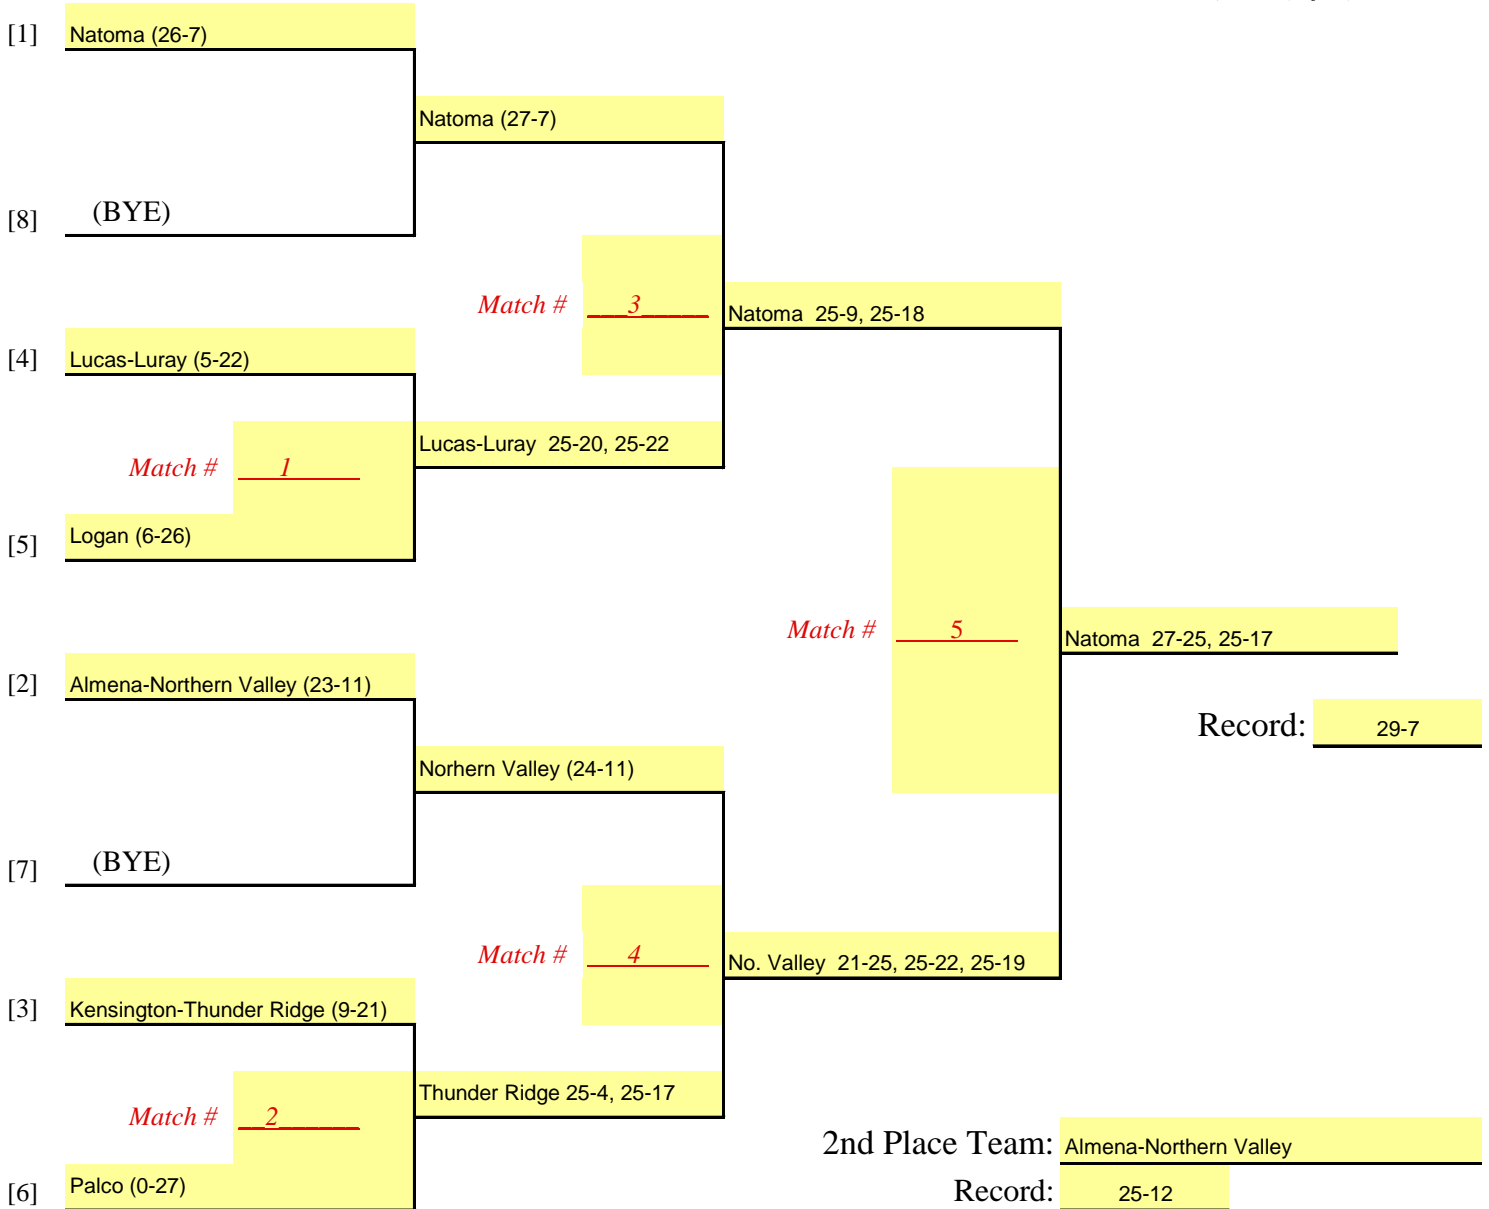

**Kansas State High School Activities Association**  
**OFFICIAL TOURNAMENT BRACKET**  
**CLASS 1A — REGIONAL VOLLEYBALL TOURNAMENT**

**NOTE: The top 2 teams will advance to sub-state competition.**

DATE: October 20, 2009

SITE: Logan High School

MANAGER: Paul Prewo

MATCH(S) #1 START TIME: 3:00

*Other matches will start 20 min. (10 min) after*

6-team tournaments will not start before 3:00 PM

**NO MATCH WILL START SOONER THAN THE TIME PRINTED ON THE BRACKET**