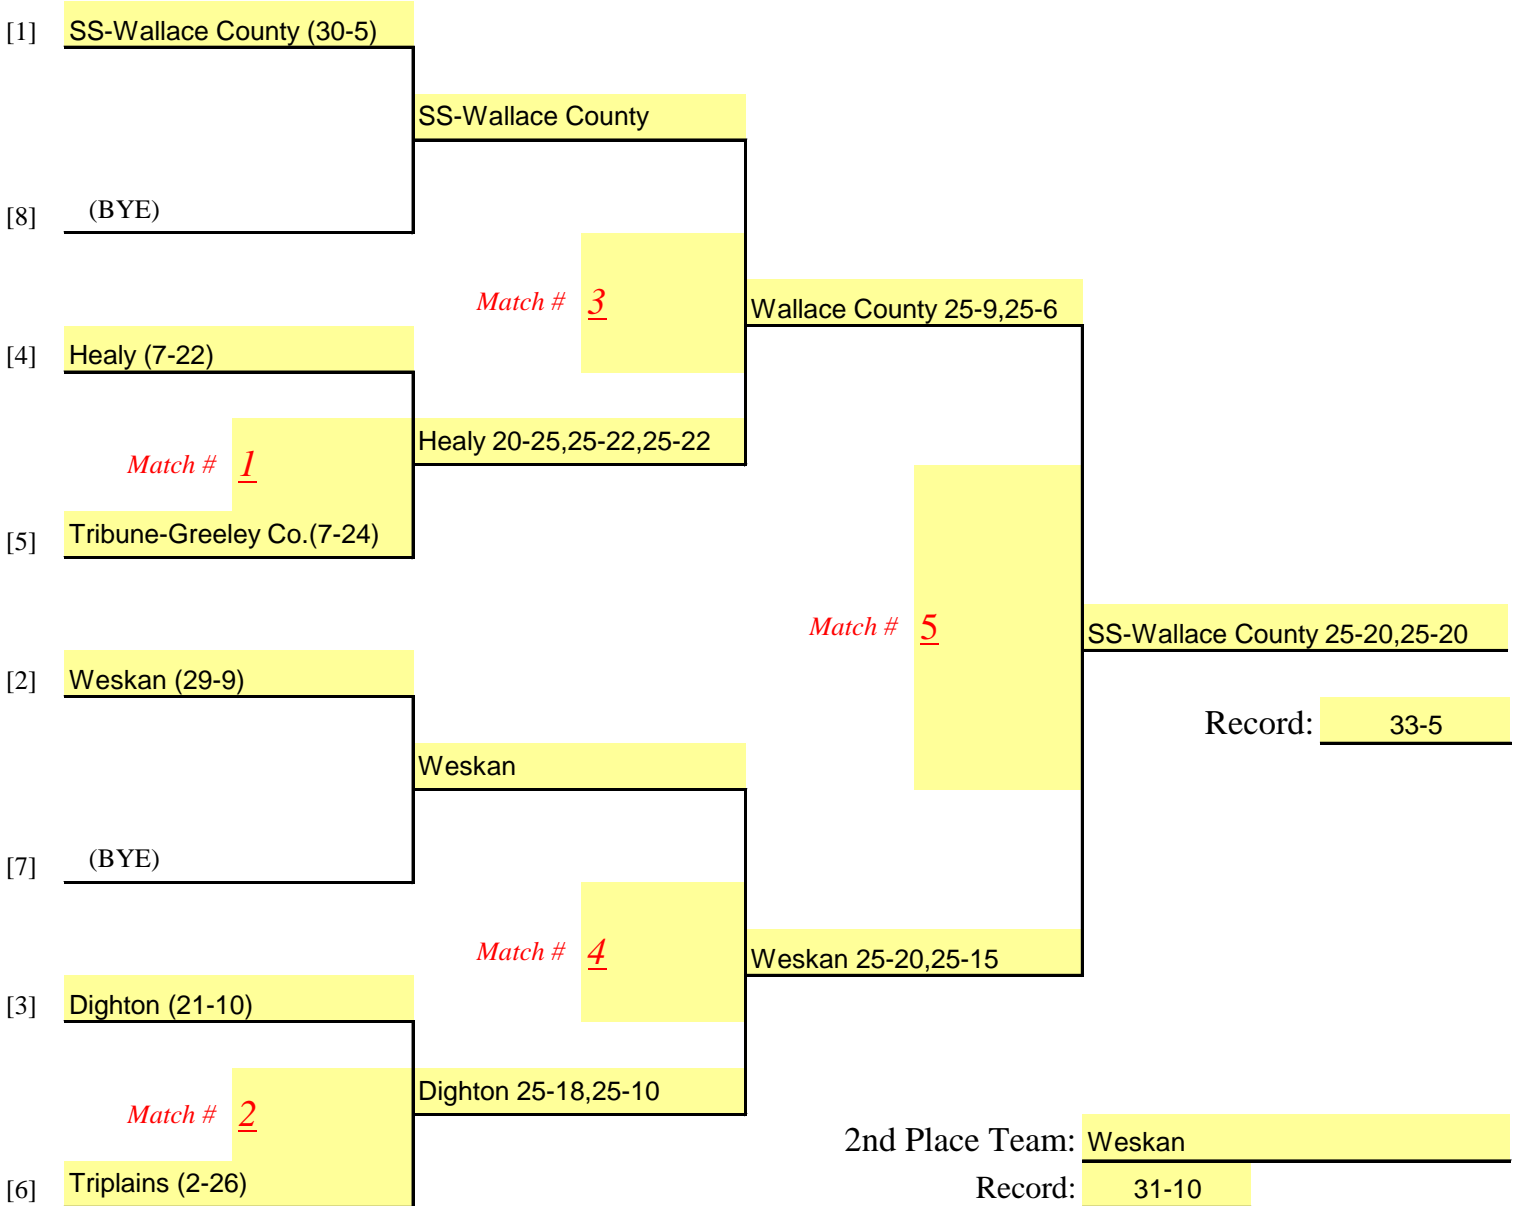

Kansas State High School Activities Association
OFFICIAL TOURNAMENT BRACKET
CLASS 1A — REGIONAL VOLLEYBALL TOURNAMENT

NOTE: The top 2 teams will advance to sub-state competition.

DATE: October 20, 2009

SITE: Dighton HS

MANAGER: Jim Keenan

MATCH(S) #1 START TIME: 4:00

Other matches will start 20 min. (10 min) after)

6-team tournaments will not start before 3:00 PM

NO MATCH WILL START SOONER THAN THE TIME PRINTED ON THE BRACKET