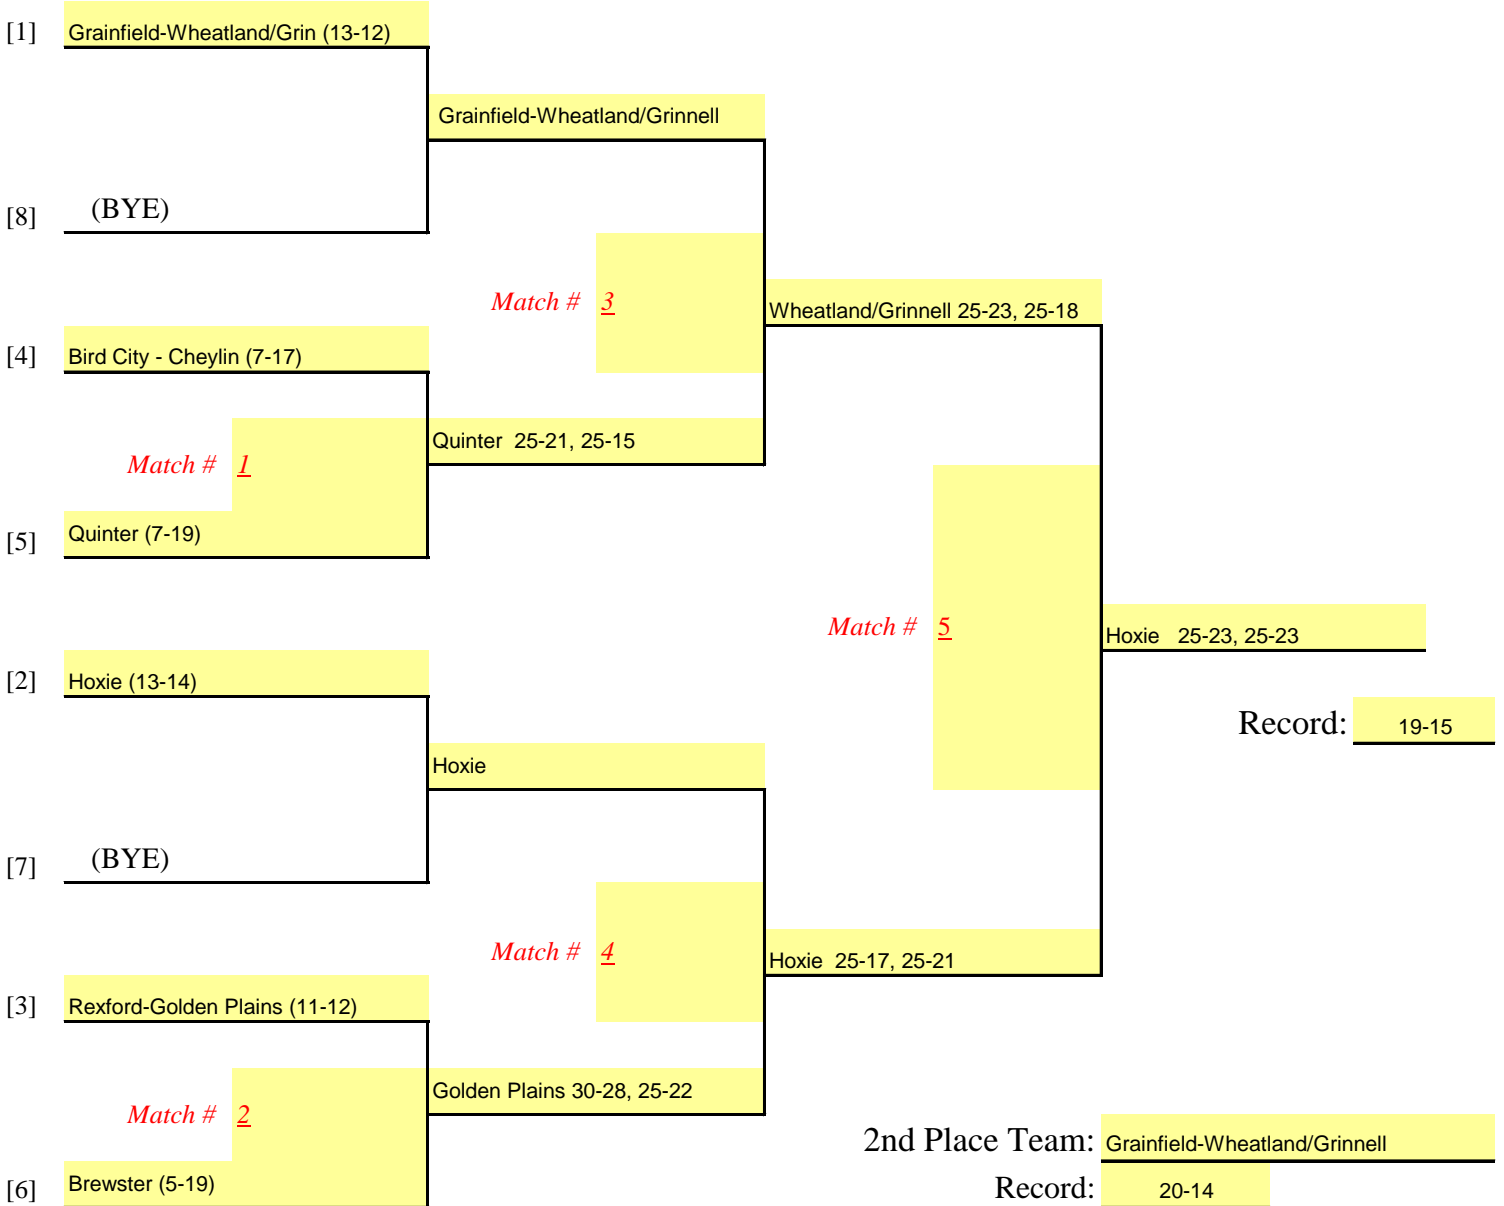

Kansas State High School Activities Association
OFFICIAL TOURNAMENT BRACKET
CLASS 1A — REGIONAL VOLLEYBALL TOURNAMENT

NOTE: The top 2 teams will advance to sub-state competition.

DATE: October 20, 2009

SITE: Brewster

MANAGER: Laura Rush

MATCH(S) #1 START TIME: 3:00

Other matches will start 20 min. (10 min) after

6-team tournaments will not start before 3:00 PM

NO MATCH WILL START SOONER THAN THE TIME PRINTED ON THE BRACKET