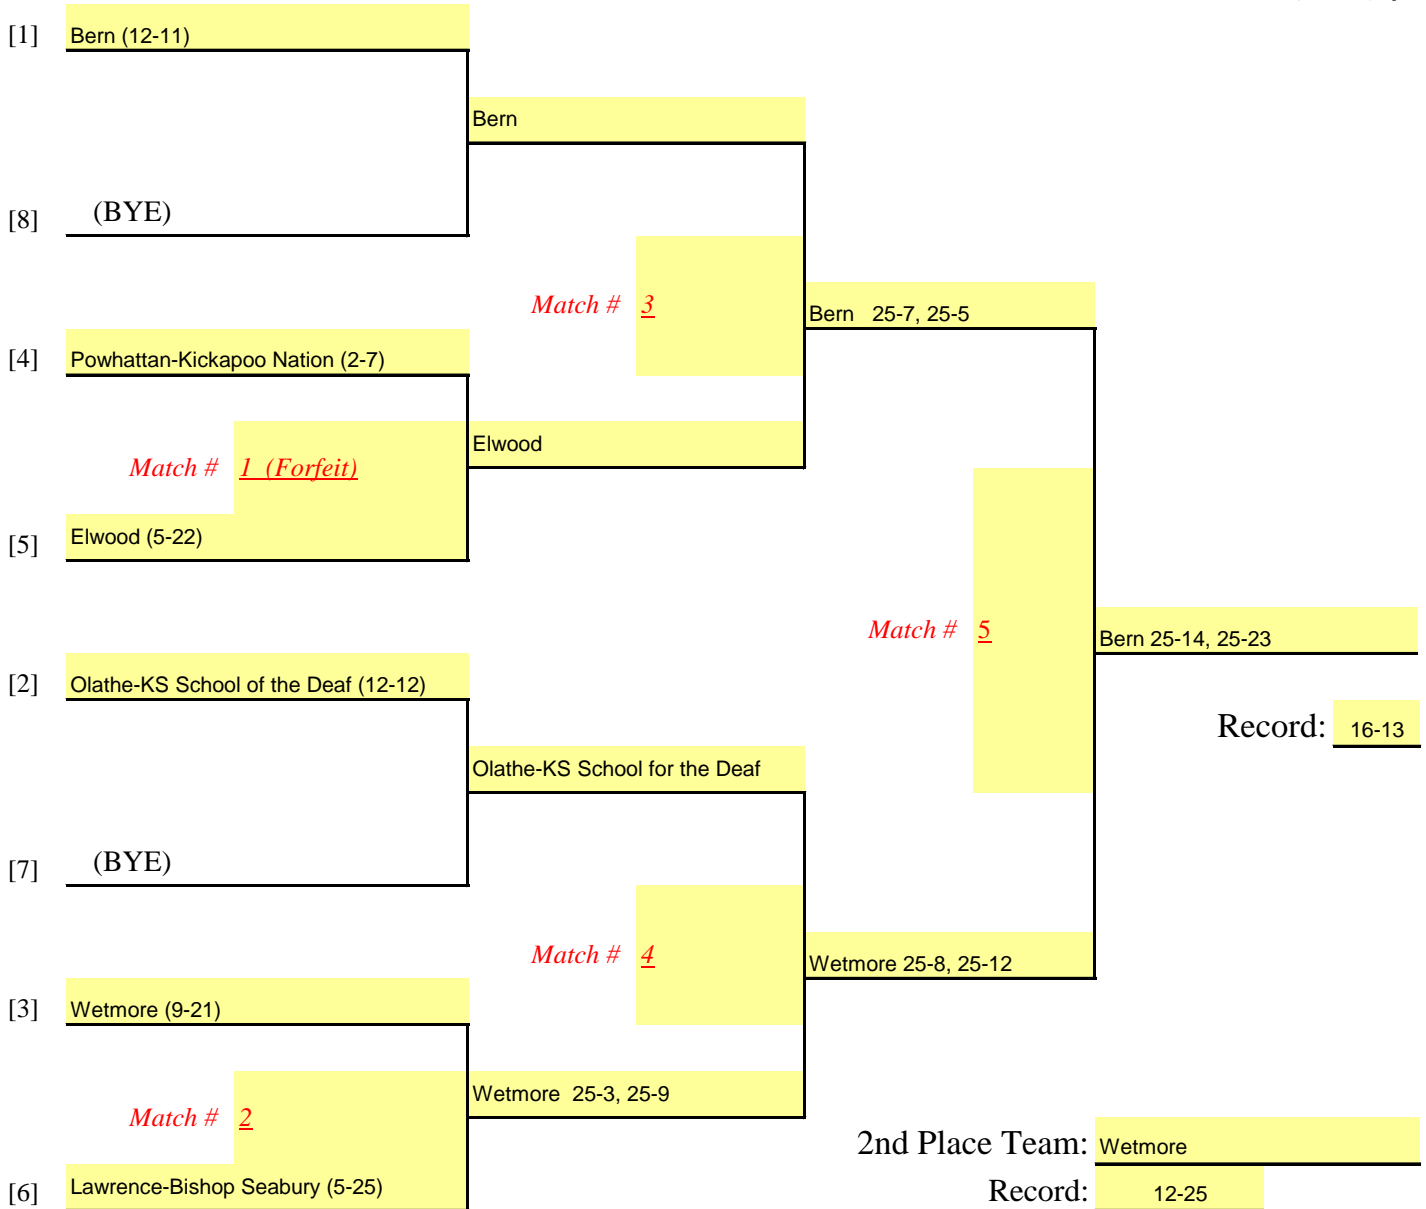

Kansas State High School Activities Association
OFFICIAL TOURNAMENT BRACKET
CLASS 1A — REGIONAL VOLLEYBALL TOURNAMENT

NOTE: The top 2 teams will advance to sub-state competition.

DATE: 10-14-09

SITE: Wetmore Academic Center

MANAGER: Jesse Huffles

MATCH(S) #1 START TIME: 3:00

Other matches will start 20 min. (10 min) after)

6-team tournaments will not start before 3:00 PM

NO MATCH WILL START SOONER THAN THE TIME PRINTED ON THE BRACKET