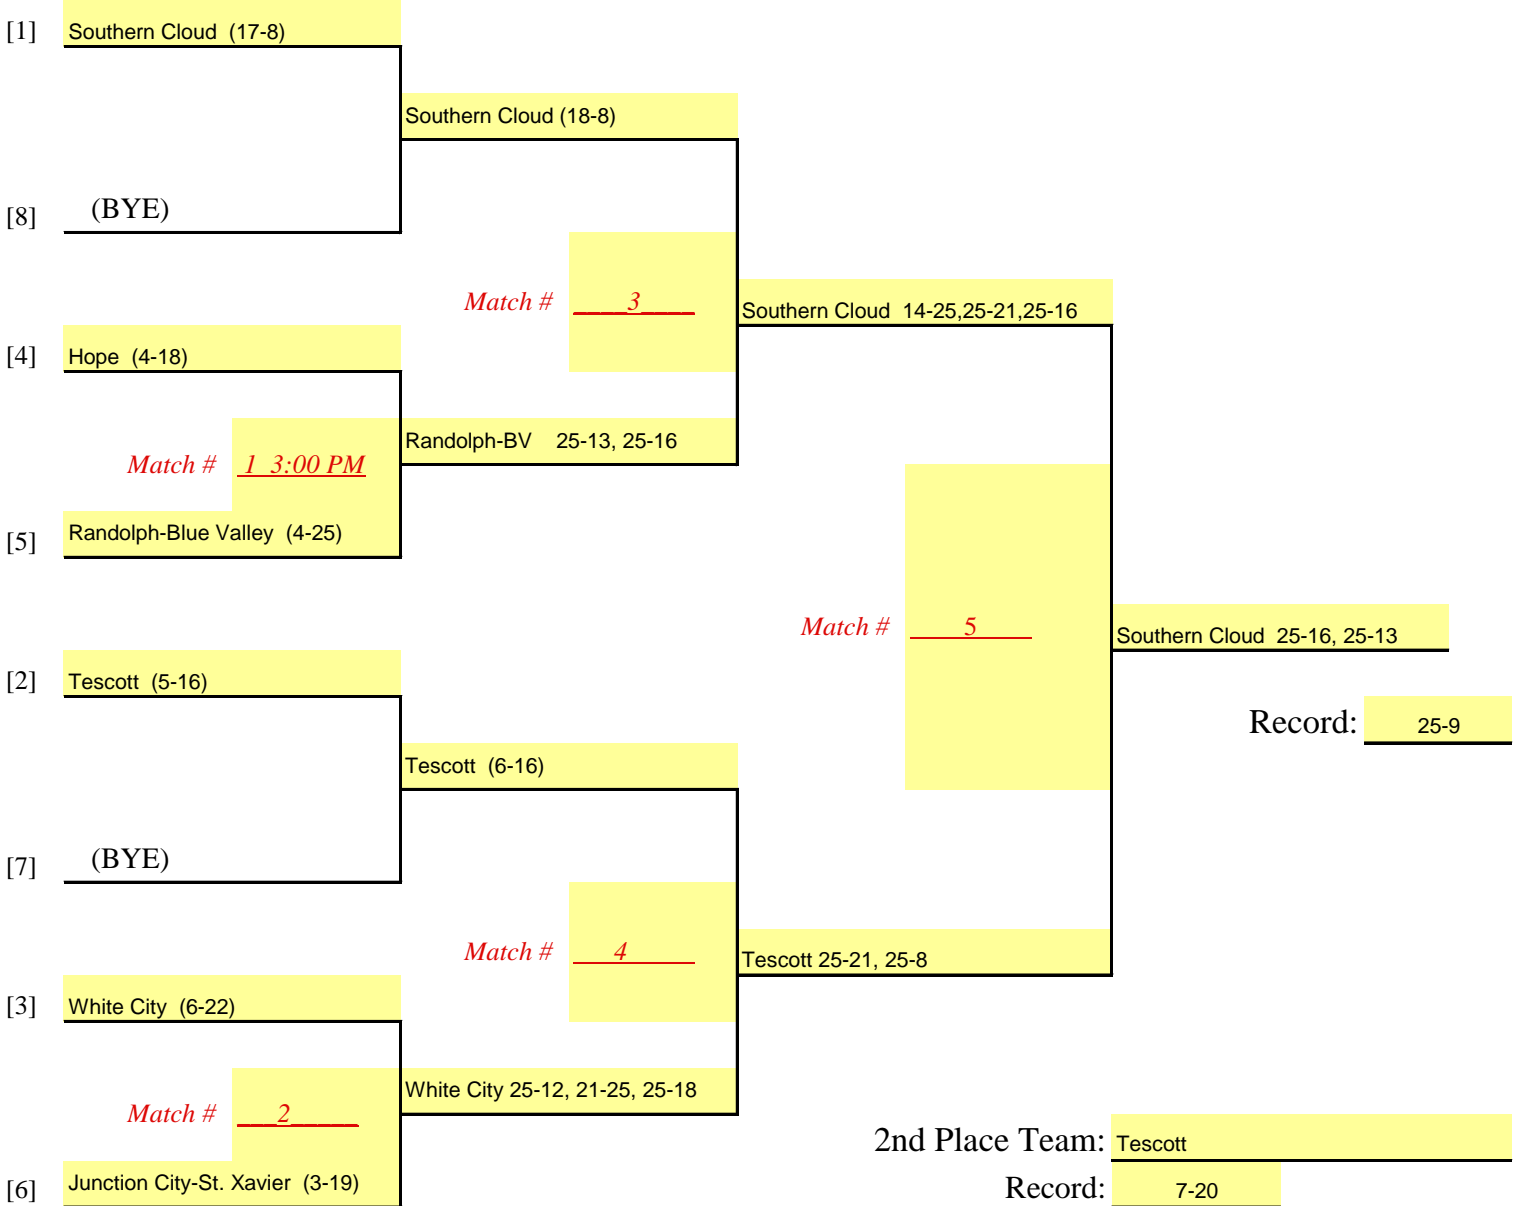

Kansas State High School Activities Association
OFFICIAL TOURNAMENT BRACKET
CLASS 1A — REGIONAL VOLLEYBALL TOURNAMENT

NOTE: The top 2 teams will advance to sub-state competition.

DATE: October 20, 2009

SITE: Tescott

MANAGER: Brent Mumford

MATCH(S) #1 START TIME: 3:00 PM

Other matches will start 20 min. (10 min) after

6-team tournaments will not start before 3:00 PM

NO MATCH WILL START SOONER THAN THE TIME PRINTED ON THE BRACKET