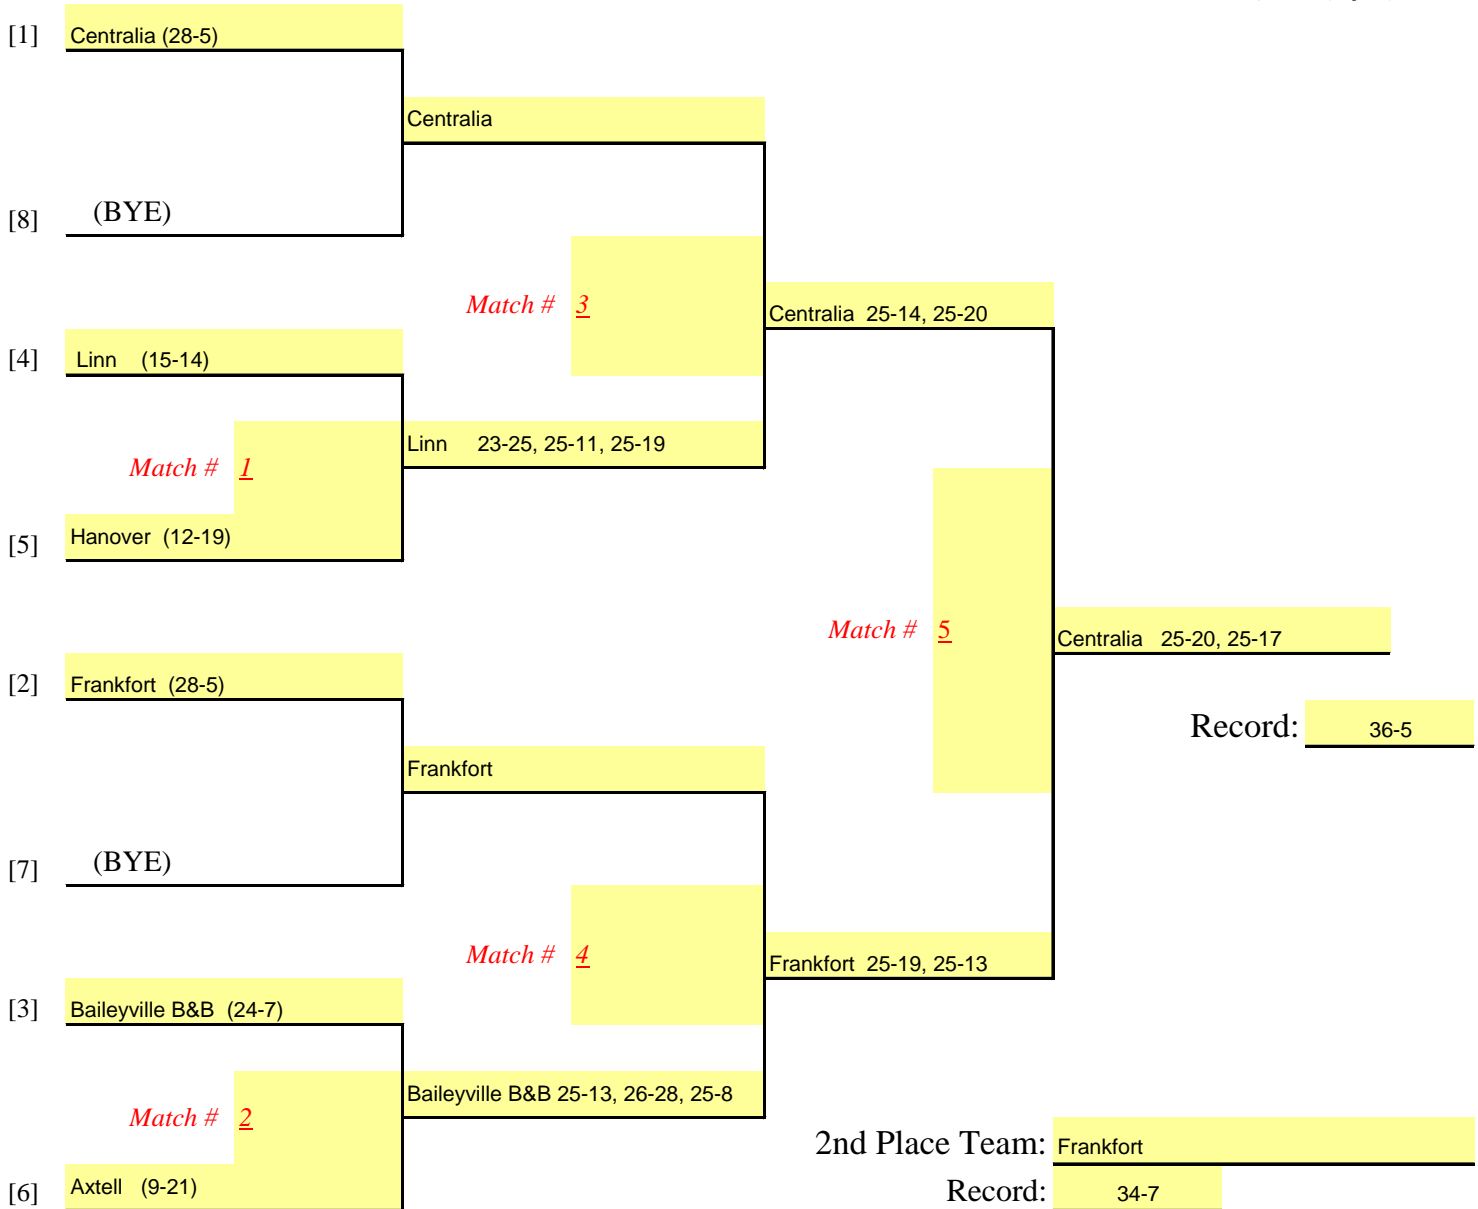

Kansas State High School Activities Association
OFFICIAL TOURNAMENT BRACKET
CLASS 1A — REGIONAL VOLLEYBALL TOURNAMENT

NOTE: The top 2 teams will advance to sub-state competition.

DATE: October 20, 2009

SITE: Hanover

MANAGER: Kim Lohse

MATCH(S) #1 START TIME: 3:00

Other matches will start 20 min. (10 min) after)

6-team tournaments will not start before 3:00 PM

NO MATCH WILL START SOONER THAN THE TIME PRINTED ON THE BRACKET