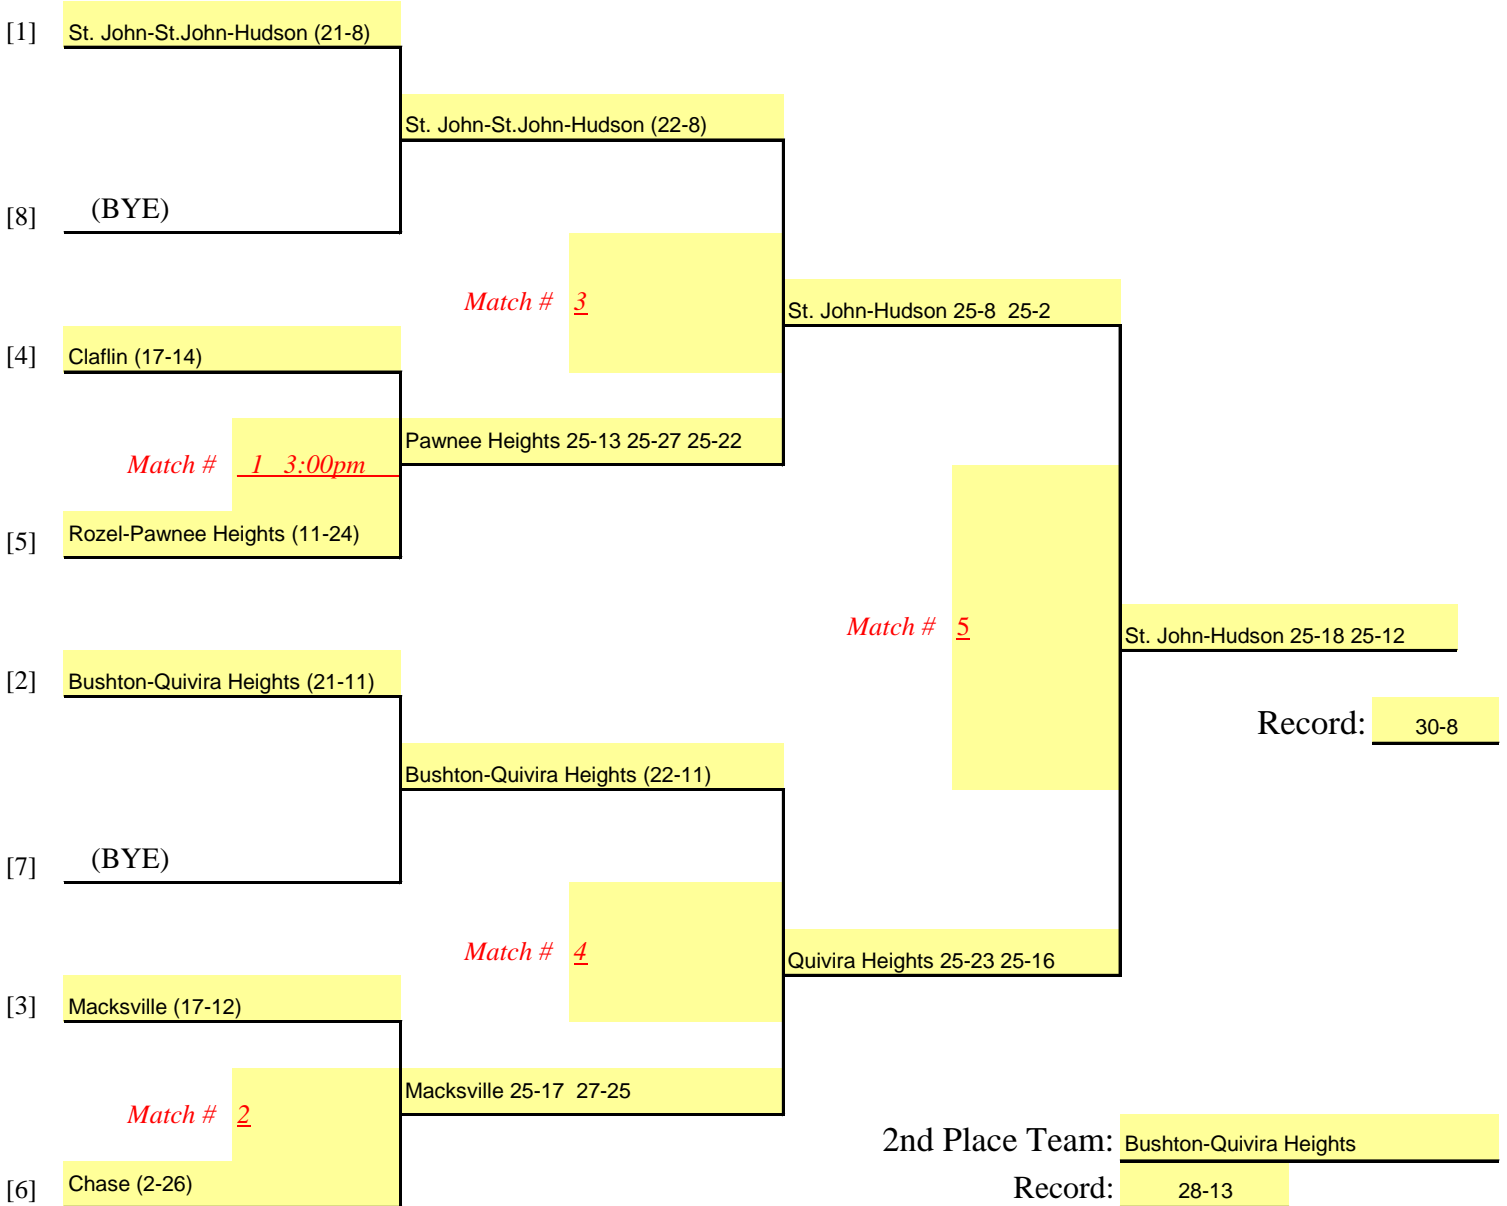

Kansas State High School Activities Association
OFFICIAL TOURNAMENT BRACKET
CLASS 1A — REGIONAL VOLLEYBALL TOURNAMENT

NOTE: The top 2 teams will advance to sub-state competition.

DATE: 10/20/2009

SITE: Pawnee Heights @ Hanston

MANAGER: Mark Pywell

MATCH(S) #1 START TIME: 3:00 pm

Other matches will start 20 min. (10 min) after)

6-team tournaments will not start before 3:00 PM

NO MATCH WILL START SOONER THAN THE TIME PRINTED ON THE BRACKET