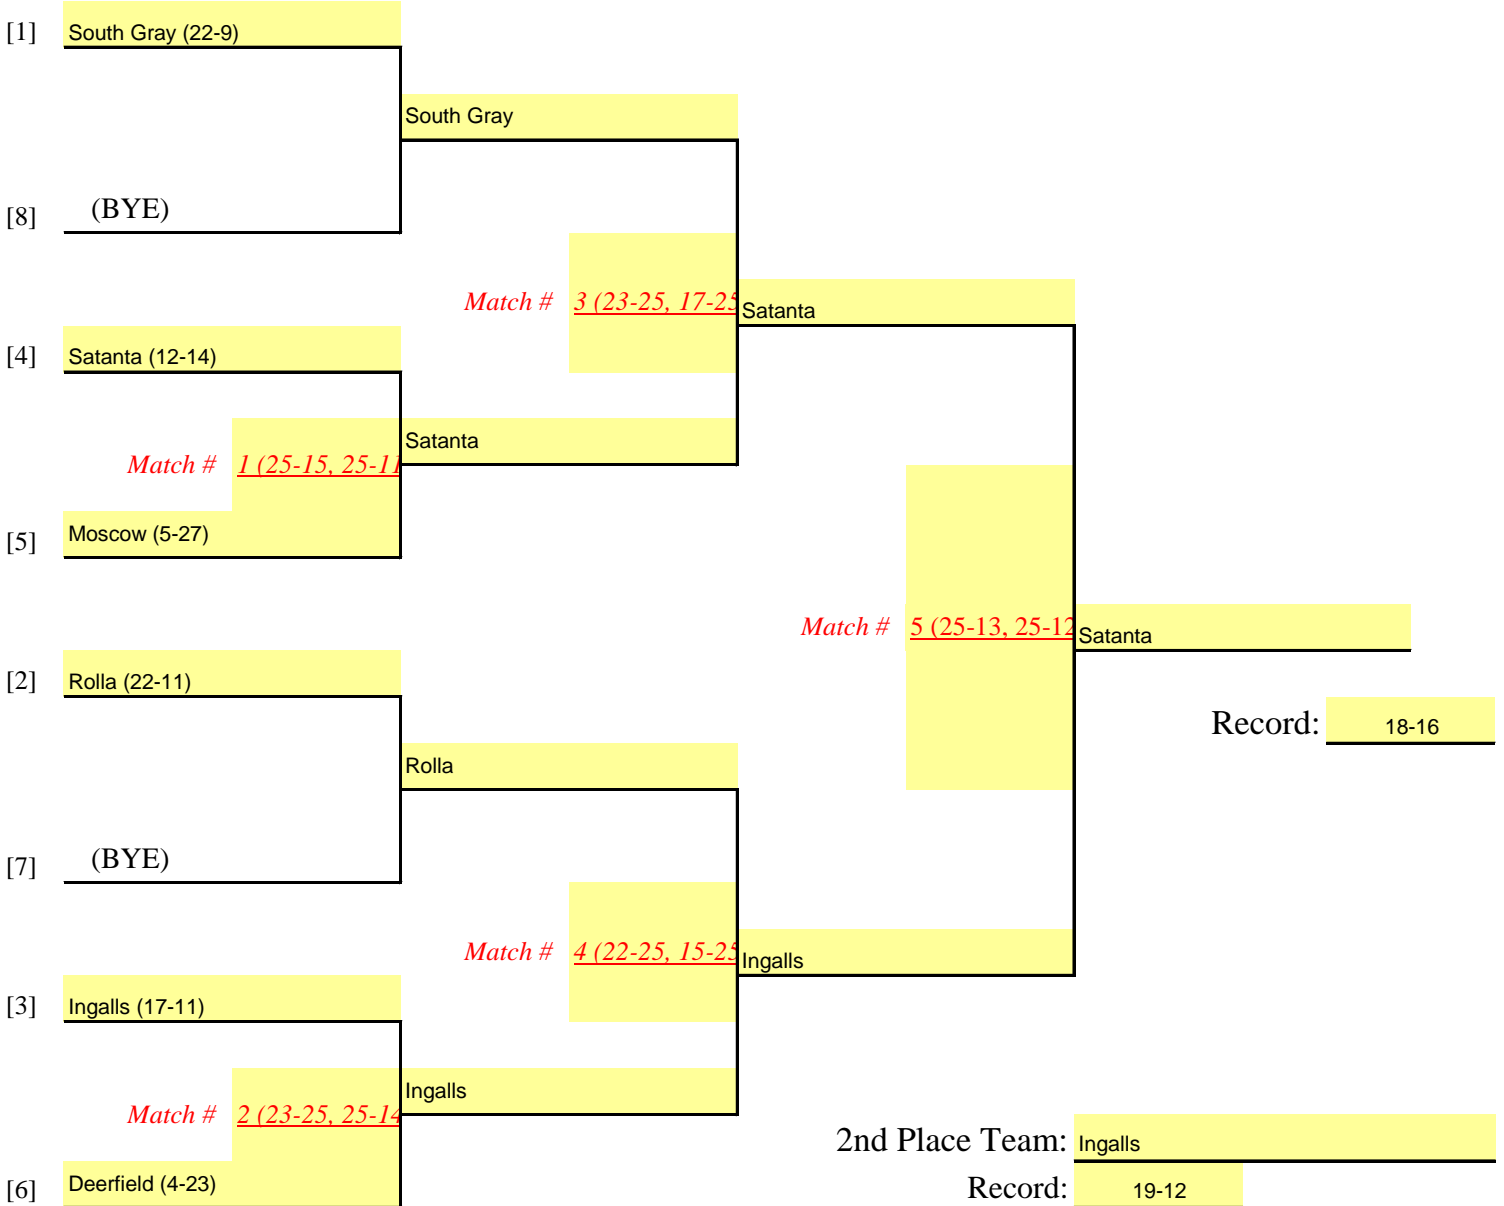

**Kansas State High School Activities Association**  
**OFFICIAL TOURNAMENT BRACKET**  
**CLASS 1A — REGIONAL VOLLEYBALL TOURNAMENT**

**NOTE: The top 2 teams will advance to sub-state competition.**

DATE: October 20, 2009

SITE: Rolla

MANAGER: Greg Bentley

MATCH(S) #1 START TIME: 3:00

*Other matches will start 20 min. (10 min) after*

6-team tournaments will not start before 3:00 PM

**NO MATCH WILL START SOONER THAN THE TIME PRINTED ON THE BRACKET**