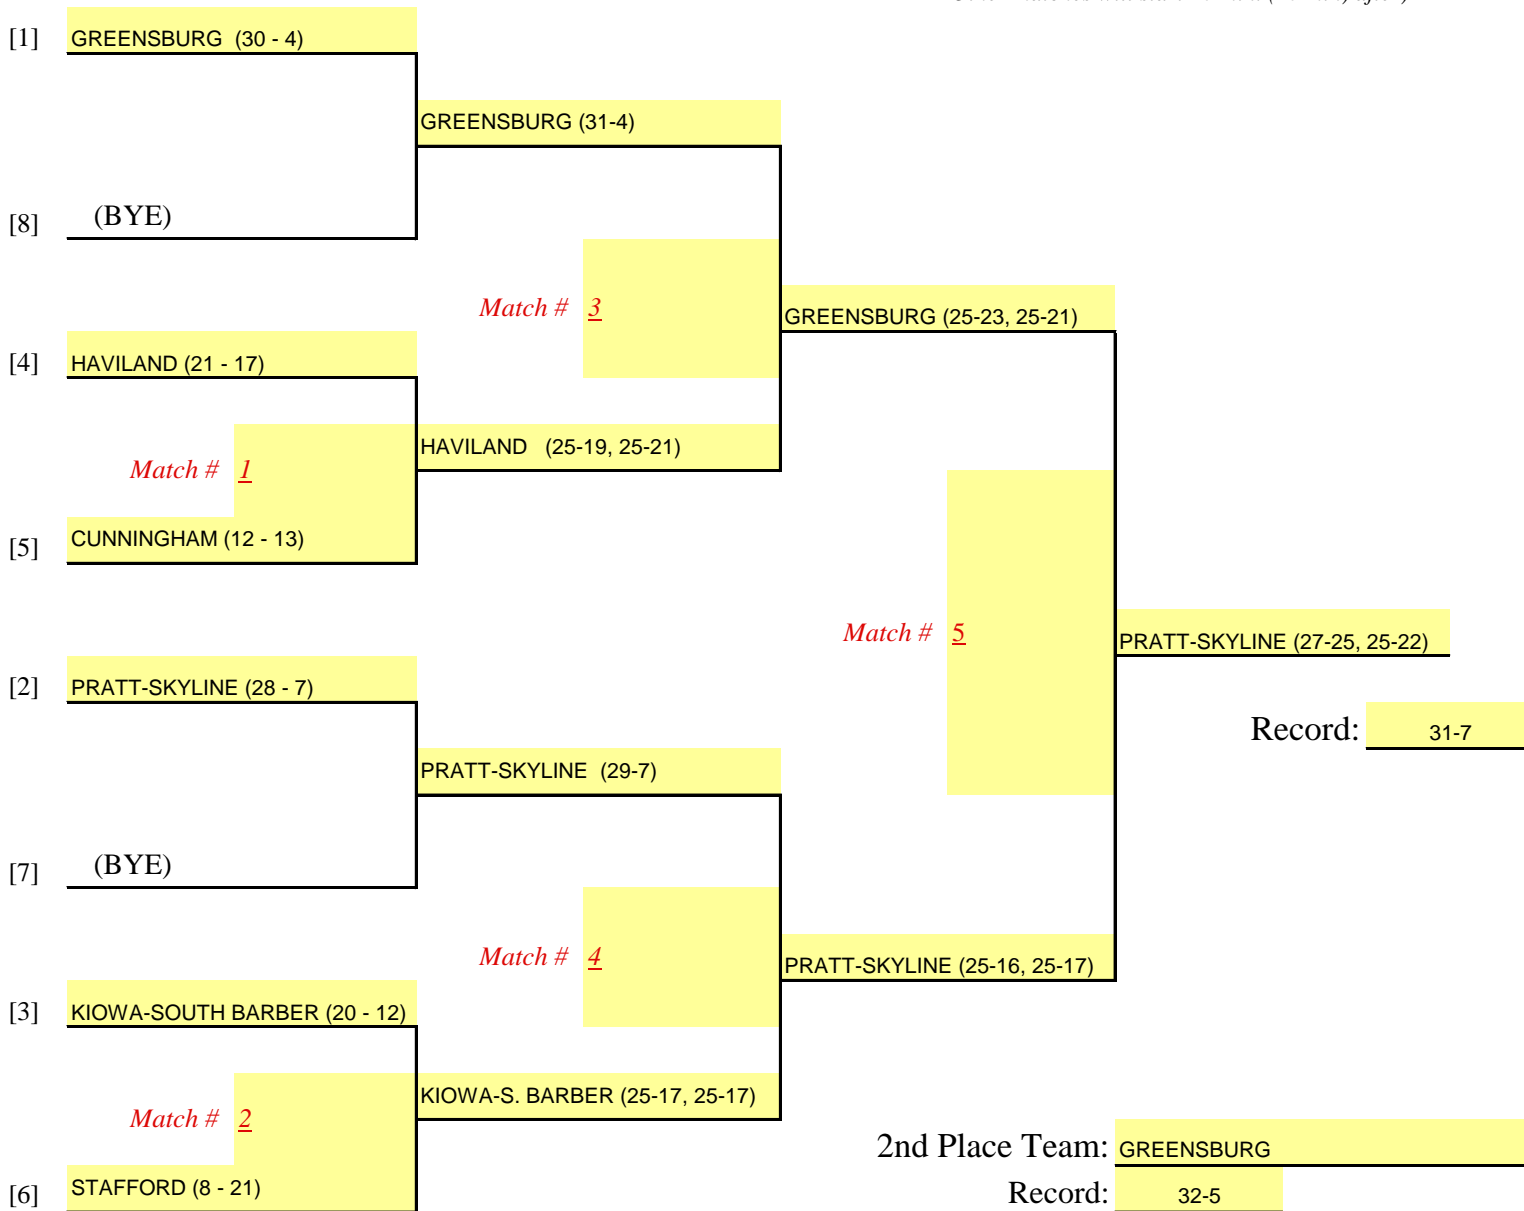

Kansas State High School Activities Association
OFFICIAL TOURNAMENT BRACKET
CLASS 1A — REGIONAL VOLLEYBALL TOURNAMENT

NOTE: The top 2 teams will advance to sub-state competition.

DATE: OCTOBER 20, 2009

SITE: PRATT - SKYLINE

MANAGER: ANDREW NATION

MATCH(S) #1 START TIME: 3:00 PM

Other matches will start 20 min. (10 min) after)

6-team tournaments will not start before 3:00 PM

NO MATCH WILL START SOONER THAN THE TIME PRINTED ON THE BRACKET