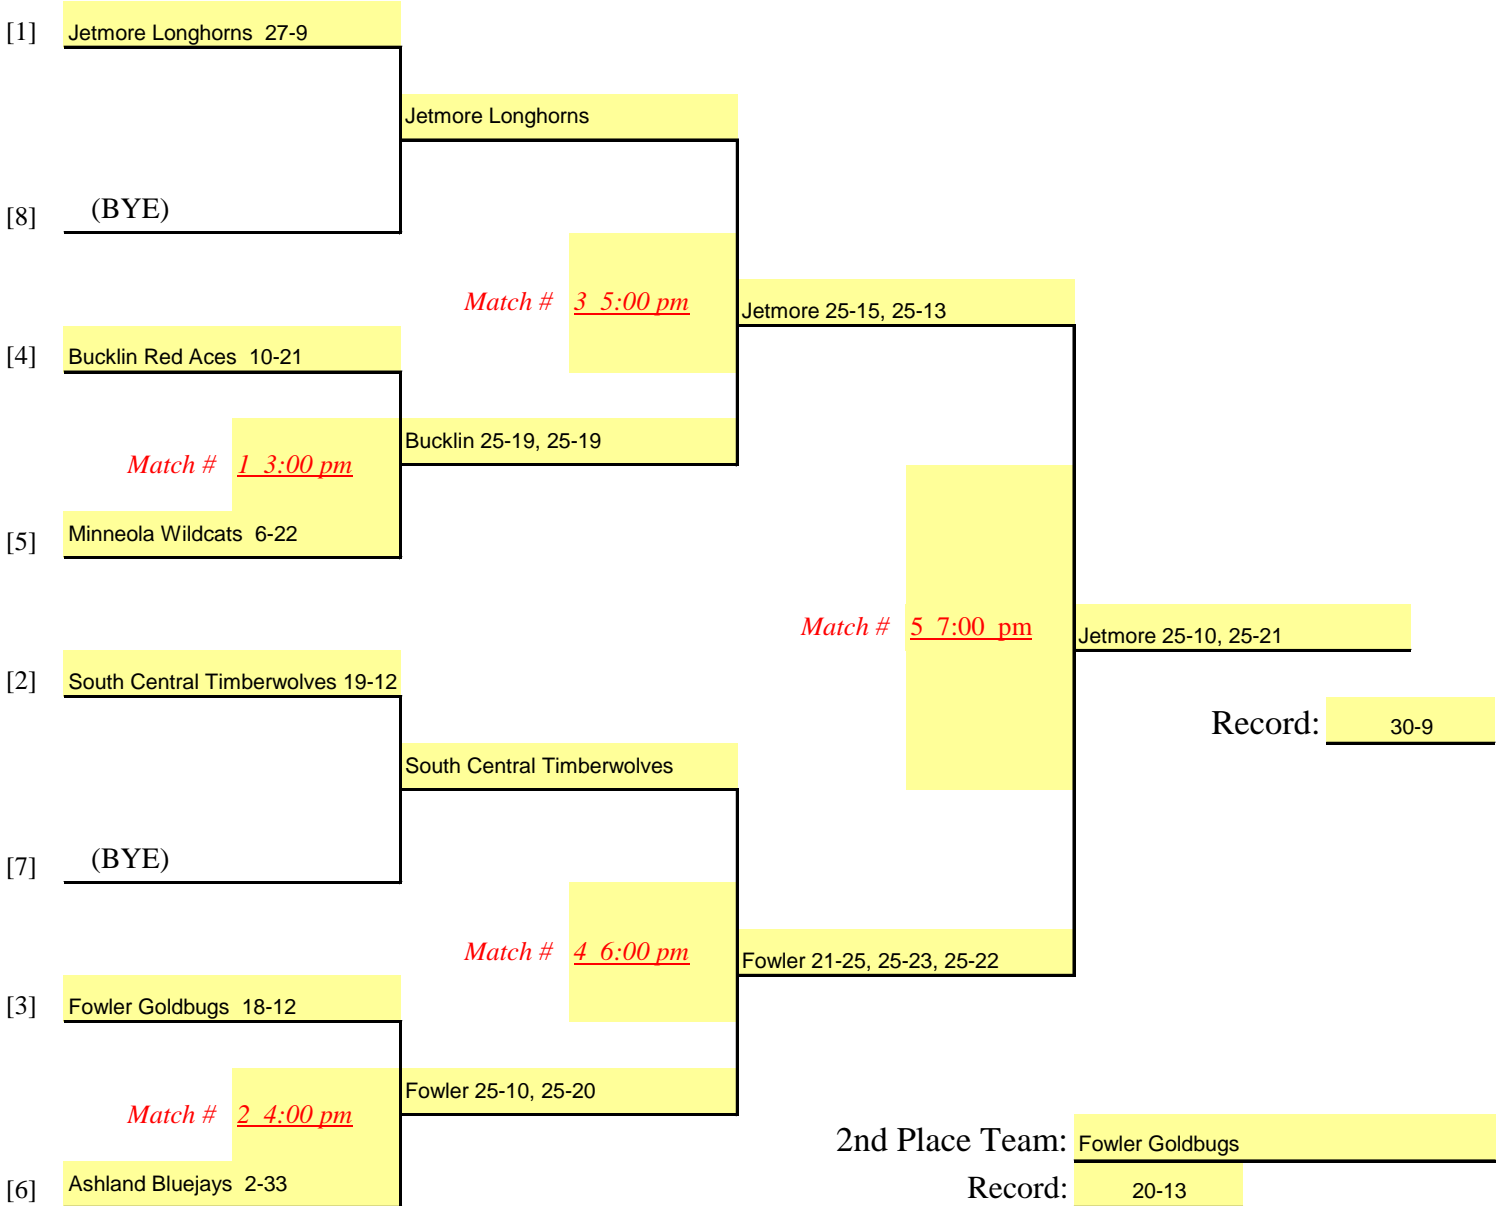

Kansas State High School Activities Association
OFFICIAL TOURNAMENT BRACKET
CLASS 1A — REGIONAL VOLLEYBALL TOURNAMENT

NOTE: The top 2 teams will advance to sub-state competition.

DATE: October 20, 2009

SITE: Jetmore High School

MANAGER: Trent Bright

MATCH(S) #1 START TIME: 3:00 pm

Other matches will start 20 min. (10 min) after

6-team tournaments will not start before 3:00 PM

NO MATCH WILL START SOONER THAN THE TIME PRINTED ON THE BRACKET