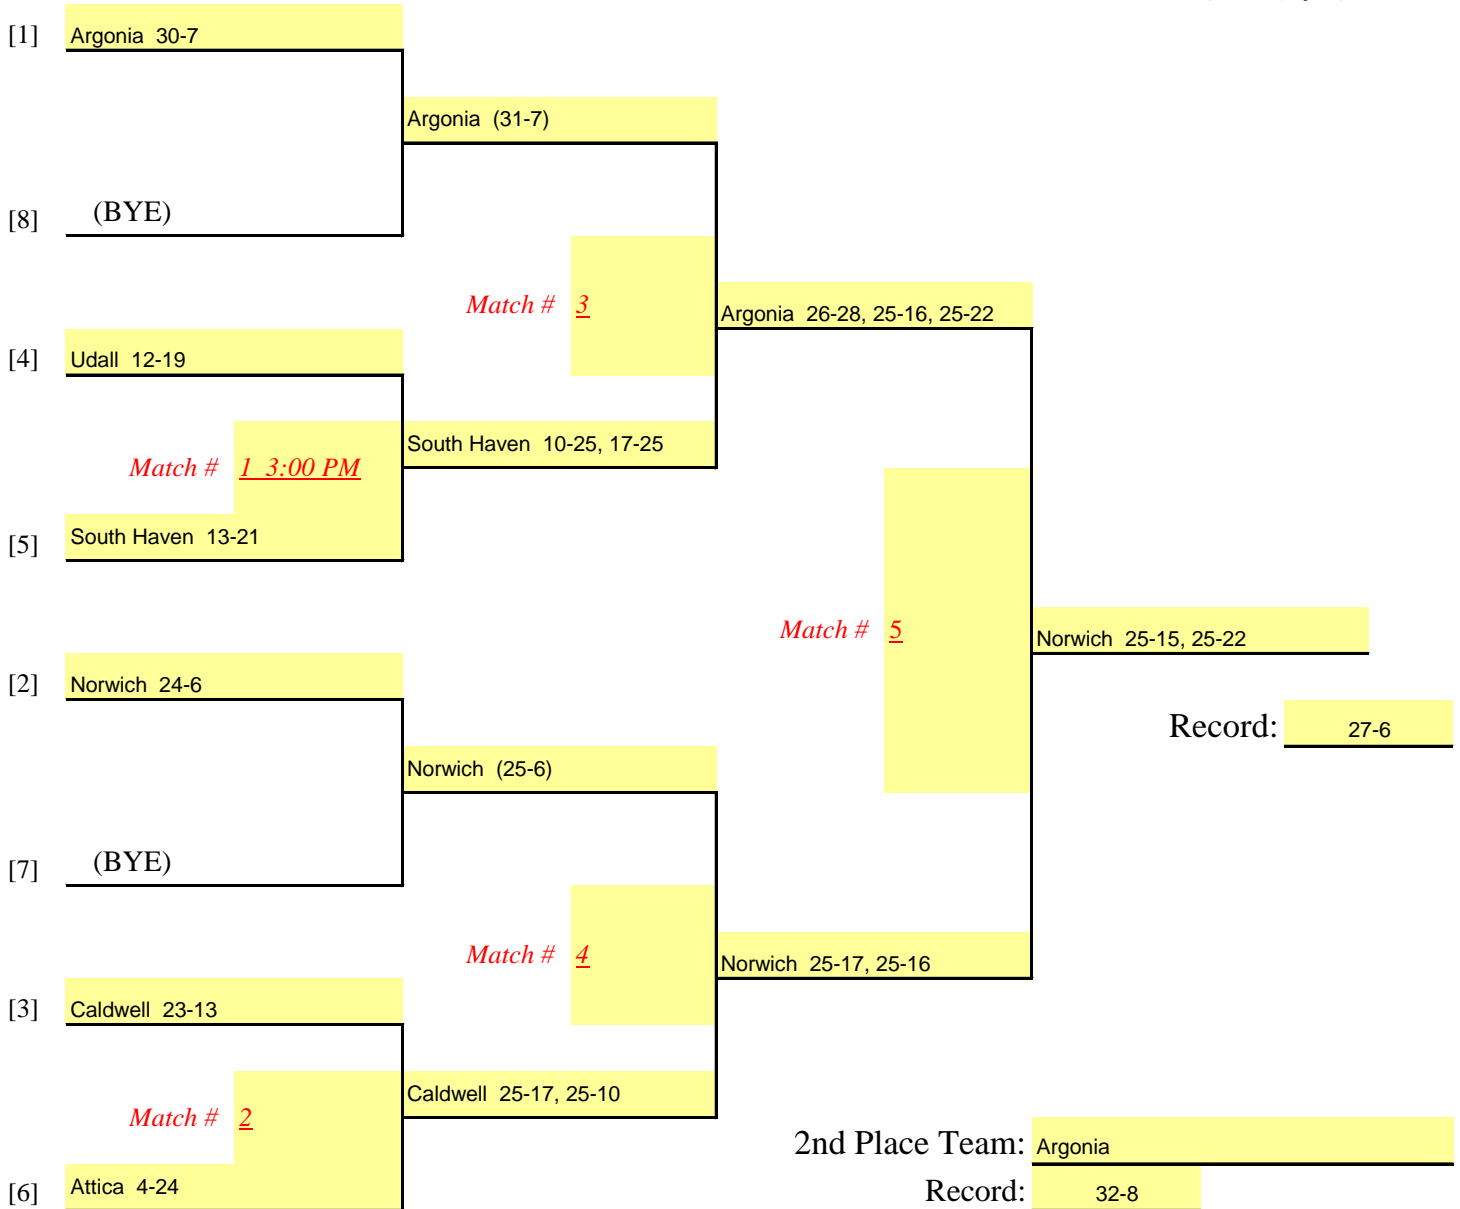

Kansas State High School Activities Association
OFFICIAL TOURNAMENT BRACKET
CLASS 1A — REGIONAL VOLLEYBALL TOURNAMENT

NOTE: The top 2 teams will advance to sub-state competition.

DATE: 10/20/09

SITE: South Haven

MANAGER: Kim White

MATCH(S) #1 START TIME: 3:00 PM

Other matches will start 20 min. (10 min) after

6-team tournaments will not start before 3:00 PM

NO MATCH WILL START SOONER THAN THE TIME PRINTED ON THE BRACKET