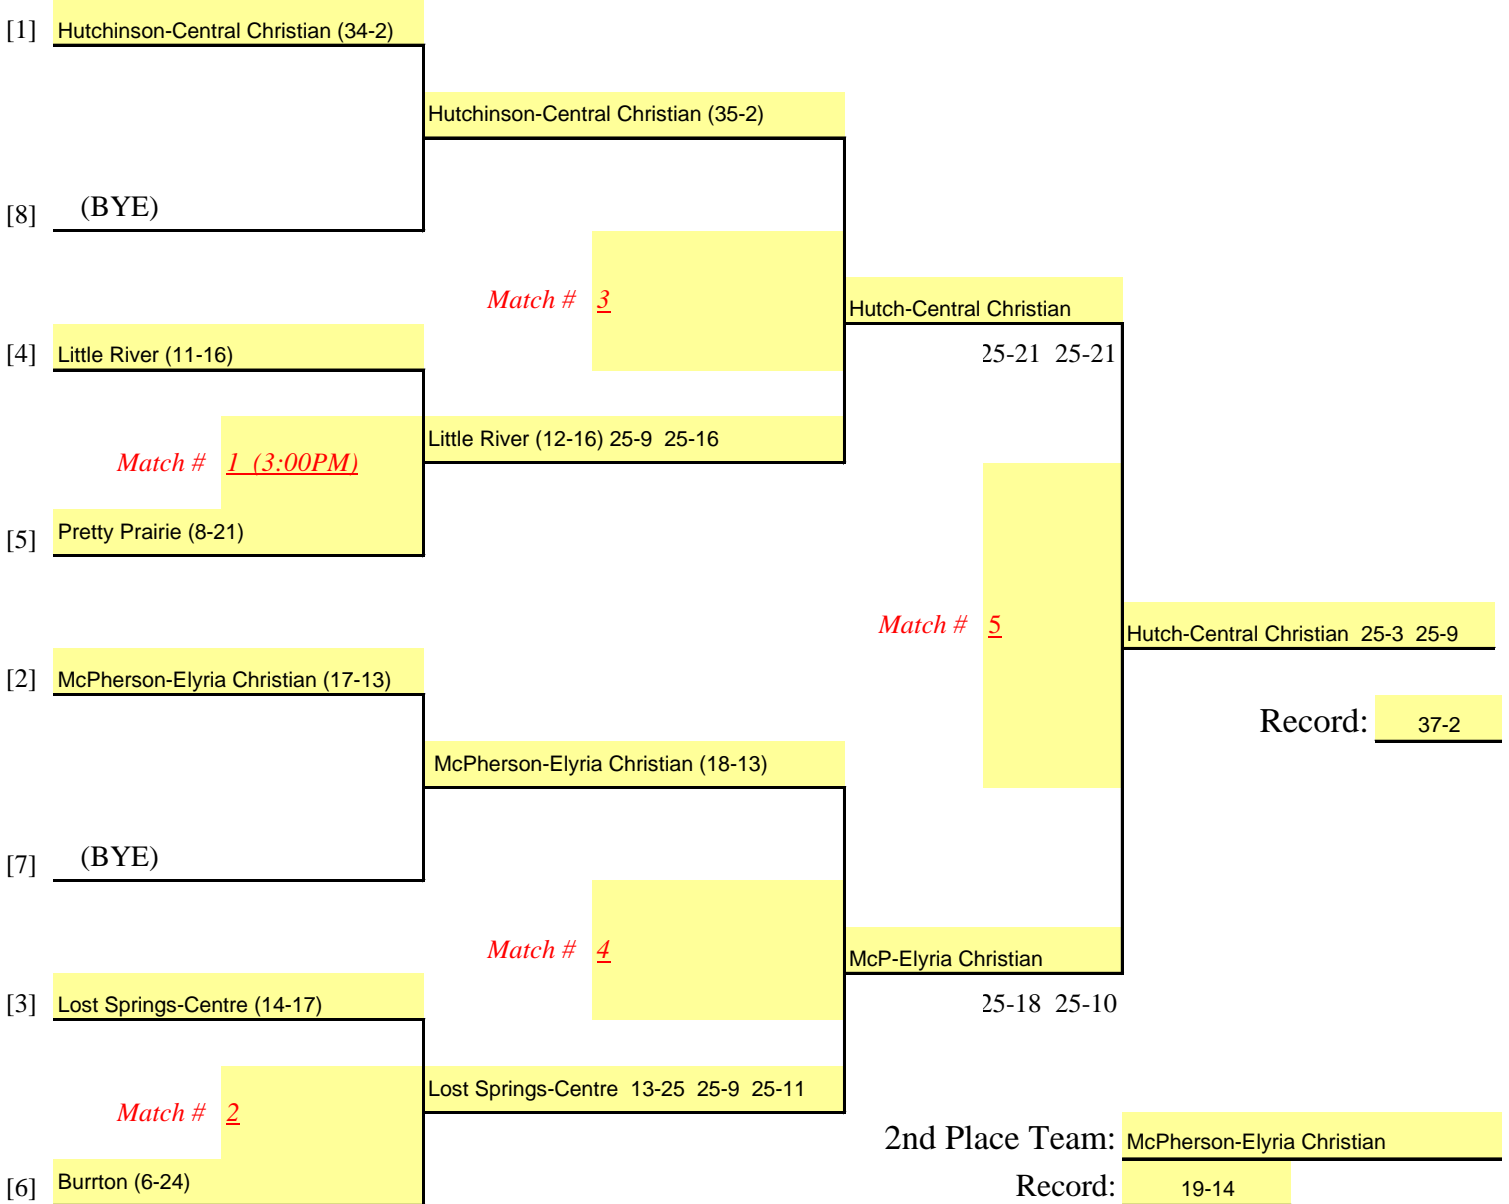

Kansas State High School Activities Association
OFFICIAL TOURNAMENT BRACKET
CLASS 1A — REGIONAL VOLLEYBALL TOURNAMENT

NOTE: The top 2 teams will advance to sub-state competition.

DATE: October 20th, 2009

SITE: Lost Springs-Centre

MANAGER: Greg Wyatt

MATCH(S) #1 START TIME: 3:00 PM

Other matches will start 20 min. (10 min) after

6-team tournaments will not start before 3:00 PM

NO MATCH WILL START SOONER THAN THE TIME PRINTED ON THE BRACKET