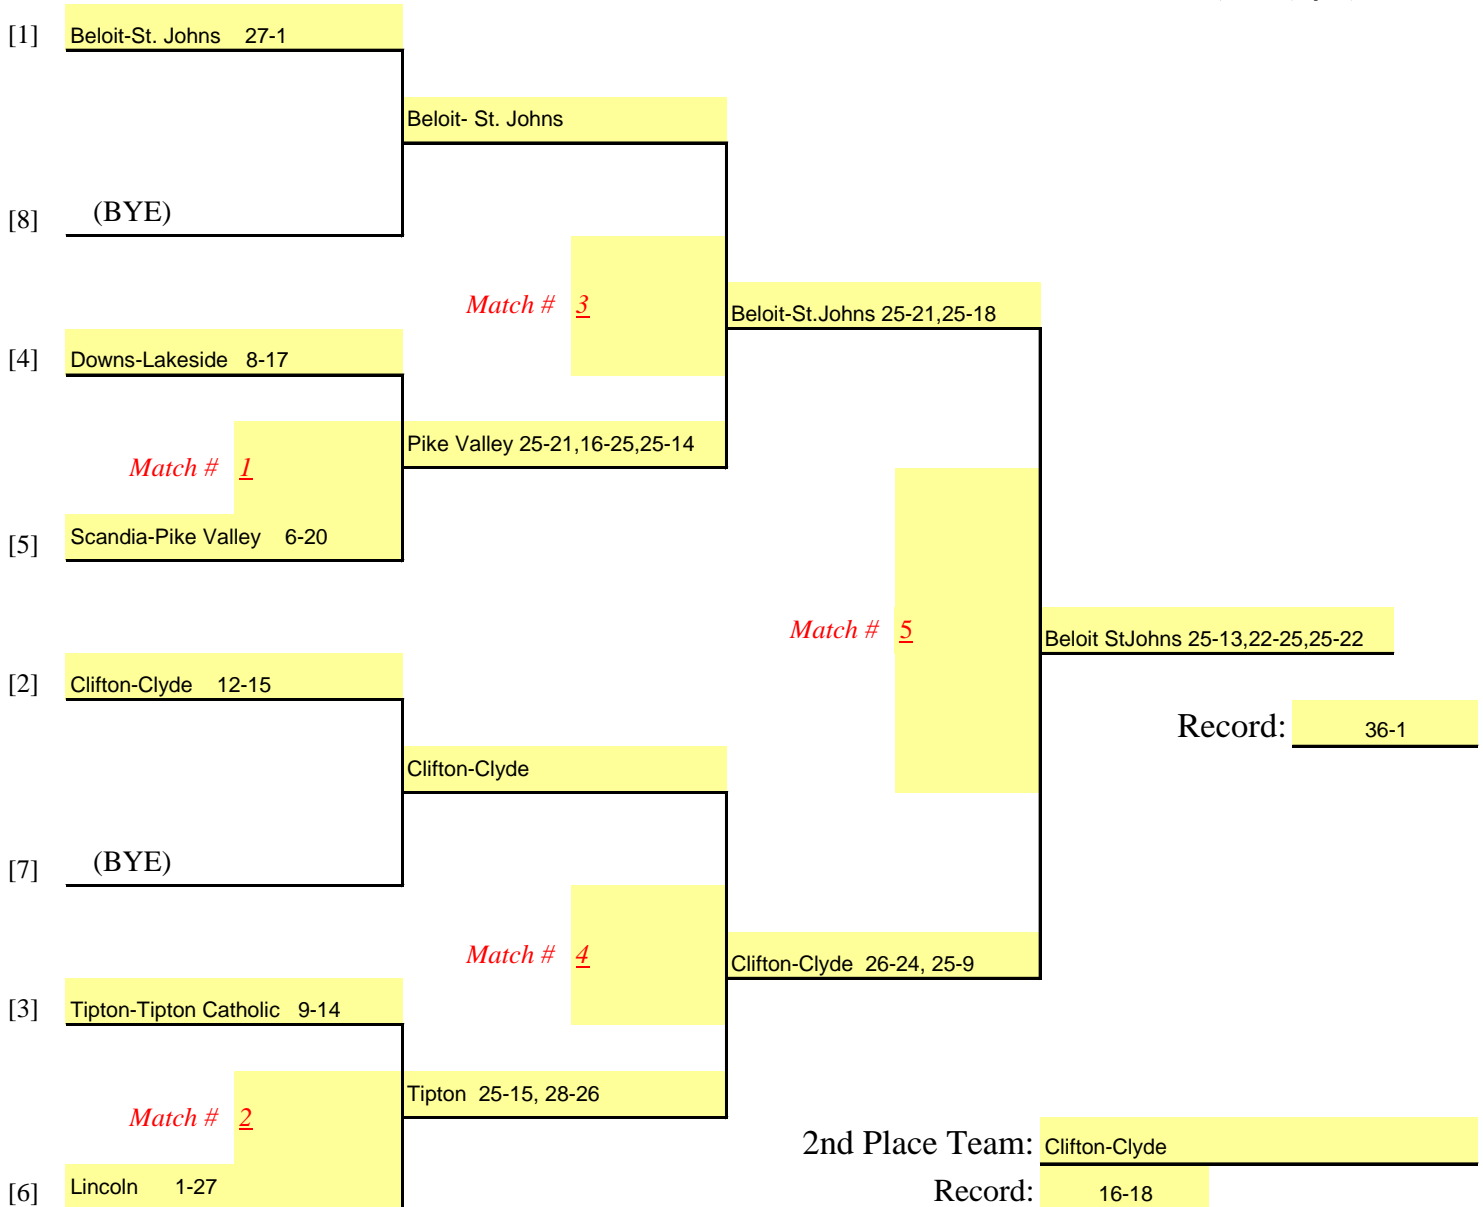

Kansas State High School Activities Association
OFFICIAL TOURNAMENT BRACKET
CLASS 1A — REGIONAL VOLLEYBALL TOURNAMENT

NOTE: The top 2 teams will advance to sub-state competition.

DATE: 10/14/2009

SITE: Clifton-Clyde (Clyde)

MANAGER: Ken McClanahan

MATCH(S) #1 START TIME: 3:00 pm

Other matches will start 20 min. (10 min) after)

6-team tournaments will not start before 3:00 PM

NO MATCH WILL START SOONER THAN THE TIME PRINTED ON THE BRACKET