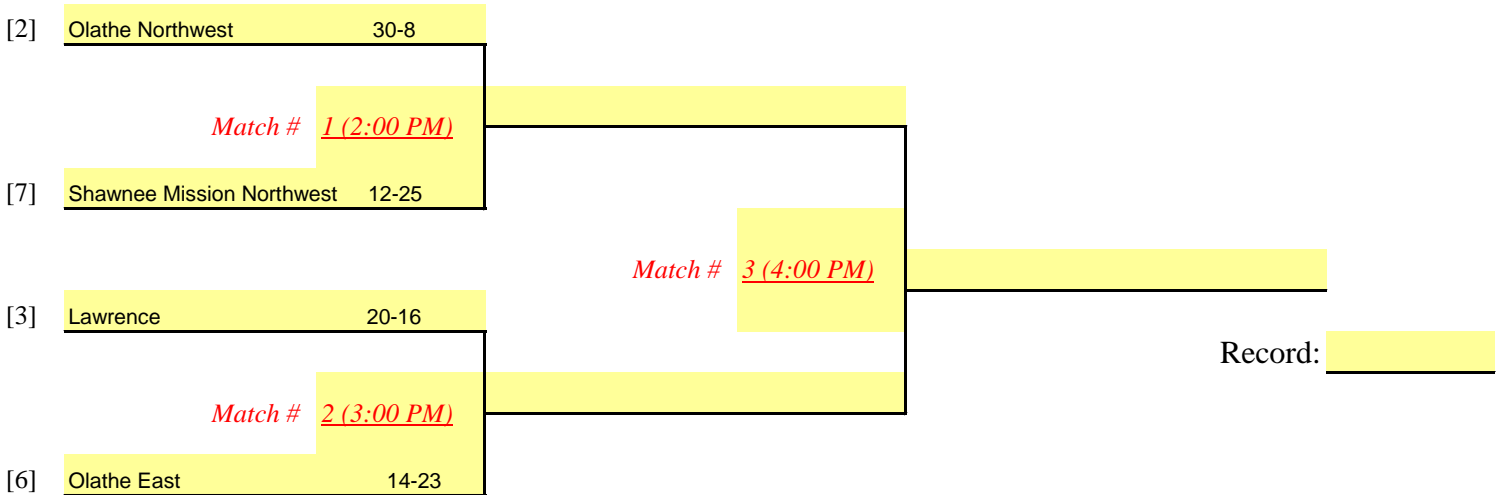

Kansas State High School Activities Association
OFFICIAL TOURNAMENT BRACKET
CLASS 6A — SUB-STATE VOLLEYBALL TOURNAMENT

Option A (1 Court)

Option B (2 Courts)

DATE: 10/24/09

SITE: Olathe South High School

MANAGER: Robert Kersey

MATCH(S) #1 START TIME: 2:00 p.m.

Other matches will start 20 min. (10 min) after

SUB-STATE: 1 (North Court)

SUB-STATE: 2 (South Court)

8-team tournaments using Option A will not start before 1:00 PM
 8-team tournaments using Option B will not start before 2:00 PM

NO MATCH WILL START SOONER THAN THE TIME PRINTED ON THE BRACKET