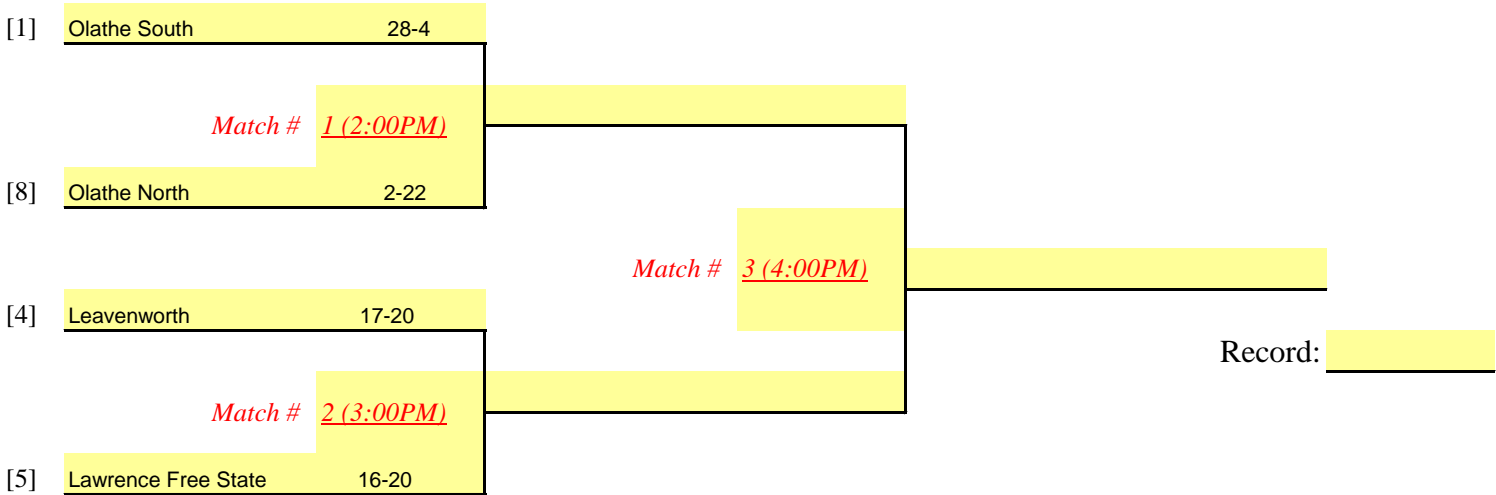

Kansas State High School Activities Association
OFFICIAL TOURNAMENT BRACKET
CLASS 6A — SUB-STATE VOLLEYBALL TOURNAMENT

Option A (1 Court)

Option B (2 Courts)

DATE: 10/24/09

SITE: Olathe South High School

MANAGER: Robert Kersey

MATCH(S) #1 START TIME: 2:00 p.m.

Other matches will start 20 min. (10 min) after

SUB-STATE: 1 (North Court)

SUB-STATE: 2 (South Court)

8-team tournaments using Option A will not start before 1:00 PM
 8-team tournaments using Option B will not start before 2:00 PM

NO MATCH WILL START SOONER THAN THE TIME PRINTED ON THE BRACKET