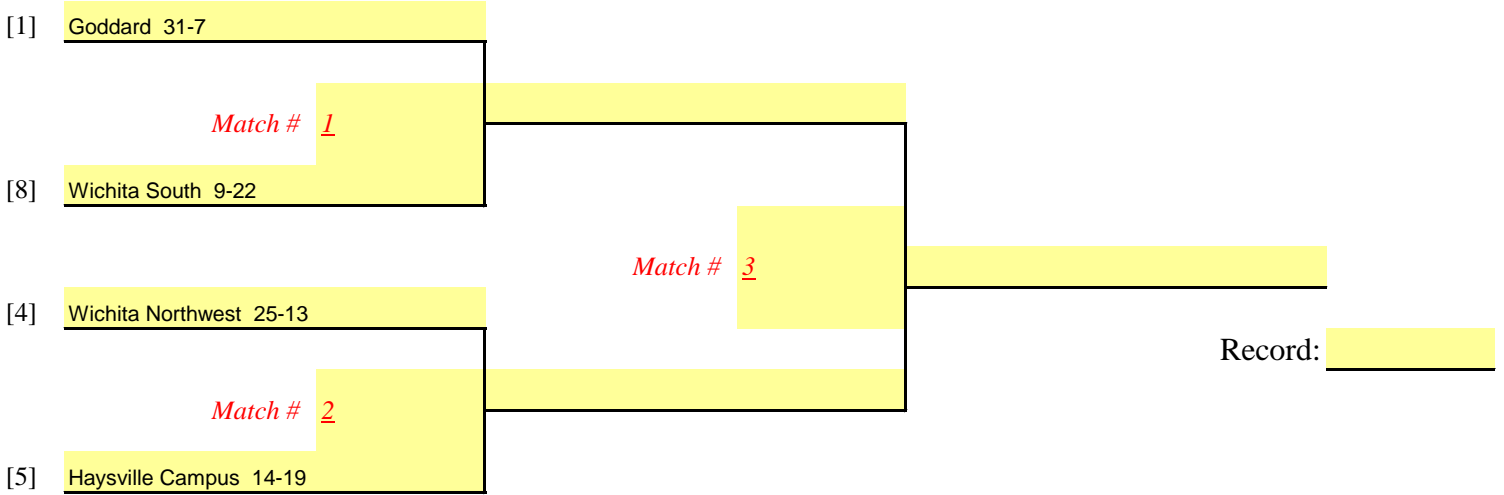

Kansas State High School Activities Association
OFFICIAL TOURNAMENT BRACKET
CLASS 6A — SUB-STATE VOLLEYBALL TOURNAMENT

☐ Option 1 (1 Court)

☒ Option 2 (2 Courts)

DATE: October 24, 2009

SITE: Wichita-Haysville Campus

MANAGER: Richard Elliott

MATCH(S) #1 START TIME: 2:00 pm

Other matches will start 20 min. (10 min) after)

SUB-STATE: A