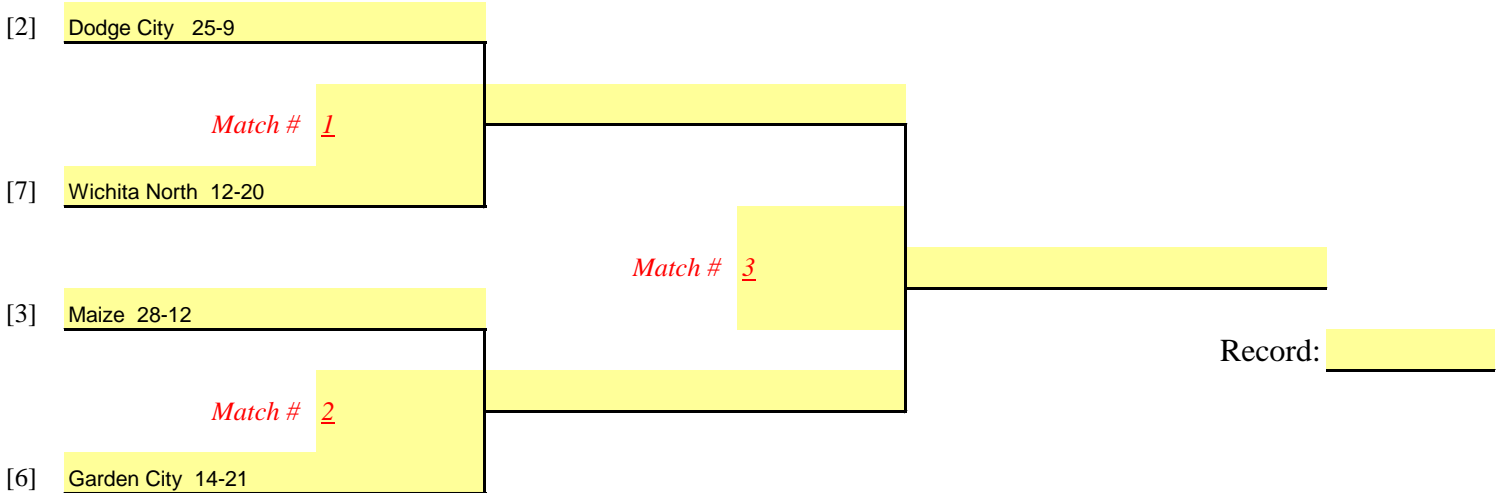

Kansas State High School Activities Association
OFFICIAL TOURNAMENT BRACKET
CLASS 6A — SUB-STATE VOLLEYBALL TOURNAMENT

Option 1 (1 Court)

Option 2 (2 Courts)

DATE: October 24, 2009

SITE: Wichita-Haysville Campus

MANAGER: Richard Elliott

MATCH(S) #1 START TIME: 2:00 pm

Other matches will start 20 min. (10 min) after)

SUB-STATE: A

SUB-STATE: B

8-team tournaments using Option 1 will not start before 1:00 PM

8-team tournaments using Option 2 will not start before 2:00 PM

NO MATCH WILL START SOONER THAN THE TIME PRINTED ON THE BRACKET