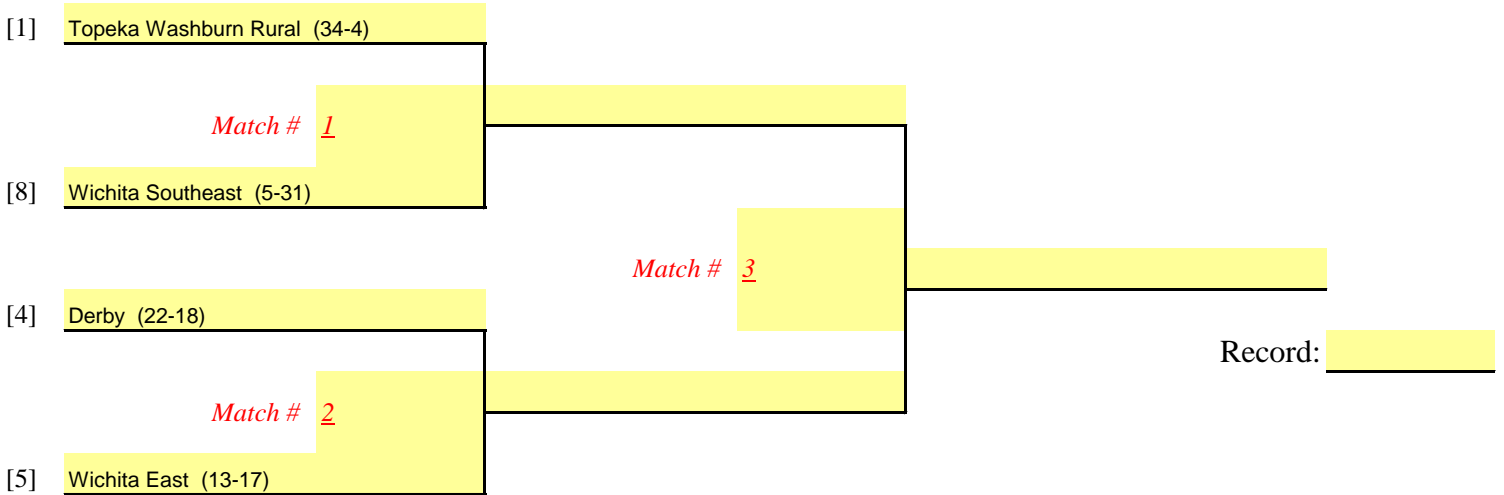

Kansas State High School Activities Association
OFFICIAL TOURNAMENT BRACKET
CLASS 6A — SUB-STATE VOLLEYBALL TOURNAMENT

☐ Option 1 (1 Court)

☒ Option 2 (2 Courts)

DATE: October 24, 2009

SITE: Derby High School Main Gym

MANAGER: Steve Shook

MATCH(S) #1 START TIME: 2:00 PM

Other matches will start 20 min. (10 min) after)

SUB-STATE: B - 2:00PM