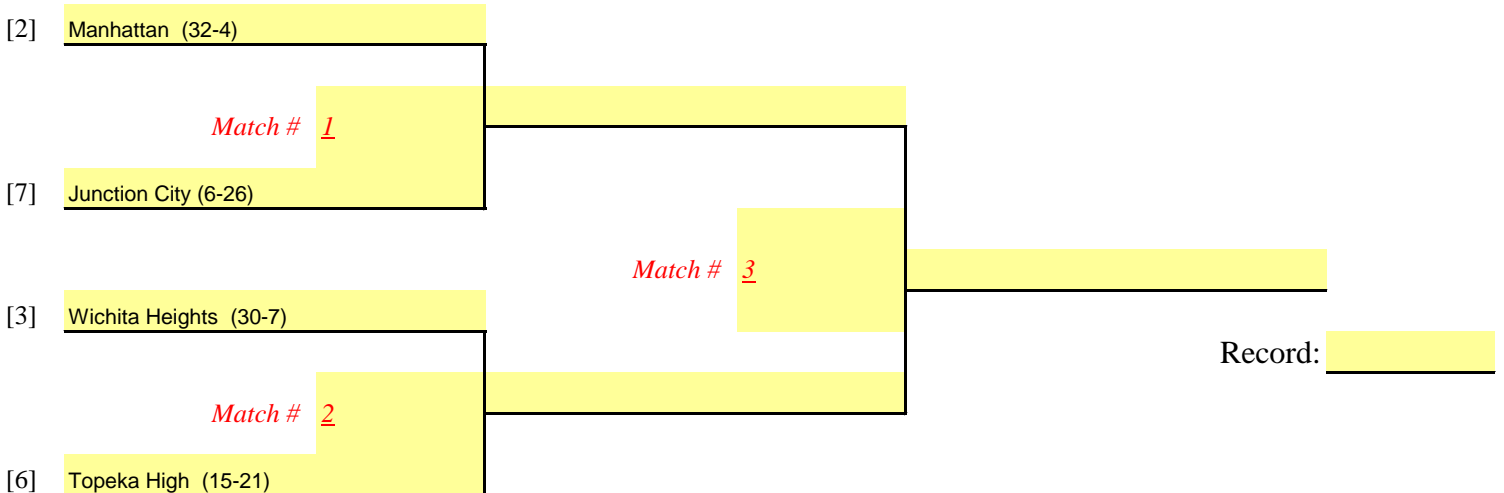

Kansas State High School Activities Association
OFFICIAL TOURNAMENT BRACKET
CLASS 6A — SUB-STATE VOLLEYBALL TOURNAMENT

Option 1 (1 Court)

Option 2 (2 Courts)

DATE: October 24, 2009

SITE: Derby High School Main Gym

MANAGER: Steve Shook

MATCH(S) #1 START TIME: 2:00 PM

Other matches will start 20 min. (10 min) after)

SUB-STATE: B - 2:00PM

SUB-STATE: A - 2:00PM

8-team tournaments using Option 1 will not start before 1:00 PM
 8-team tournaments using Option 2 will not start before 2:00 PM

NO MATCH WILL START SOONER THAN THE TIME PRINTED ON THE BRACKET