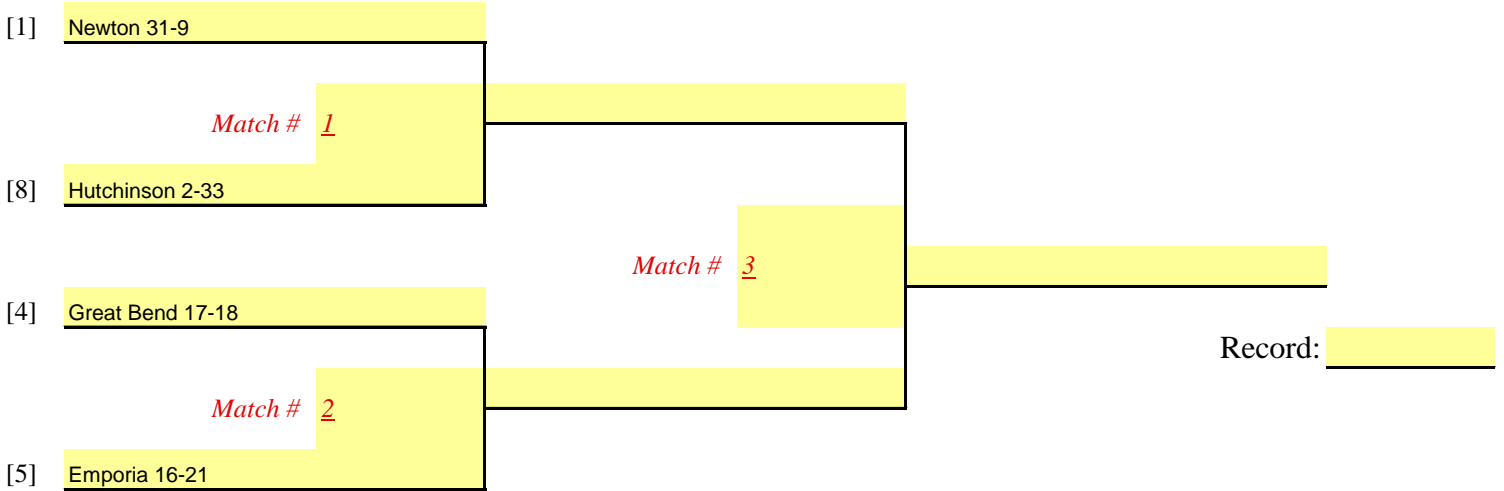

Kansas State High School Activities Association
OFFICIAL TOURNAMENT BRACKET
CLASS 5A — SUB-STATE VOLLEYBALL TOURNAMENT

☐ Option 1 (1 Court)

☒ Option 2 (2 Courts)

DATE: Saturday, October 24, 2009

SITE: McPherson High School

MANAGER: Shane Backhus

MATCH(S) #1 START TIME: 2:00 pm

Other matches will start 20 min. (10 min) after)

SUB-STATE: A