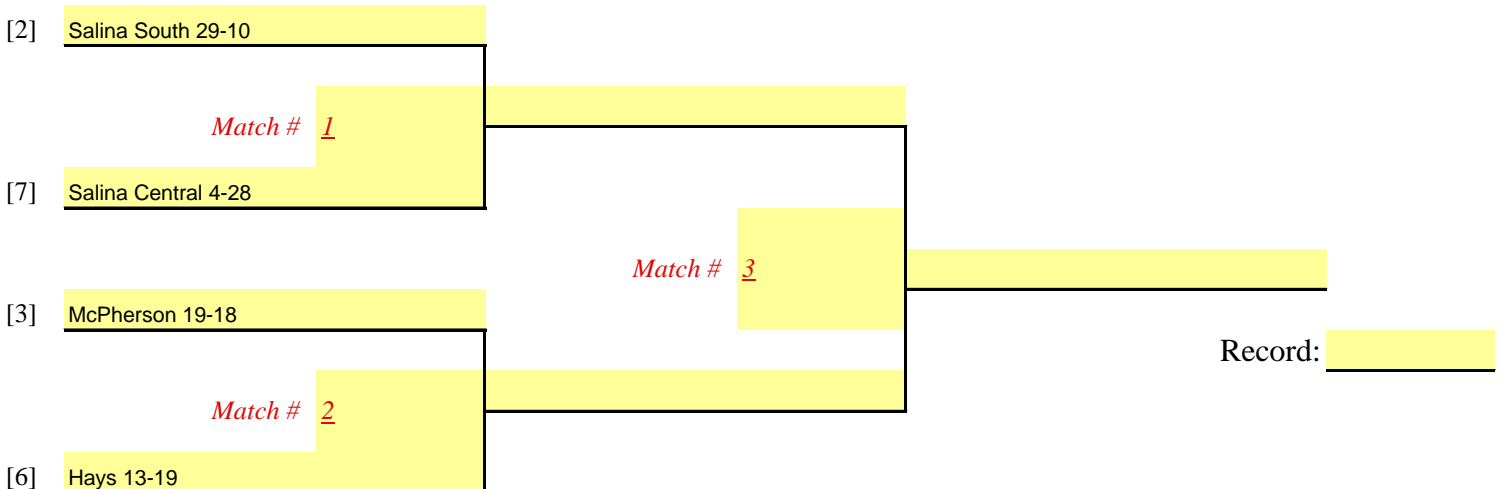

Kansas State High School Activities Association
OFFICIAL TOURNAMENT BRACKET
CLASS 5A — SUB-STATE VOLLEYBALL TOURNAMENT

Option 1 (1 Court)

Option 2 (2 Courts)

DATE: Saturday, October 24, 2009

SITE: McPherson High School

MANAGER: Shane Backhus

MATCH(S) #1 START TIME: 2:00 pm

Other matches will start 20 min. (10 min) after)

SUB-STATE: A

SUB-STATE: B

8-team tournaments using Option 1 will not start before 1:00 PM
 8-team tournaments using Option 2 will not start before 2:00 PM

NO MATCH WILL START SOONER THAN THE TIME PRINTED ON THE BRACKET