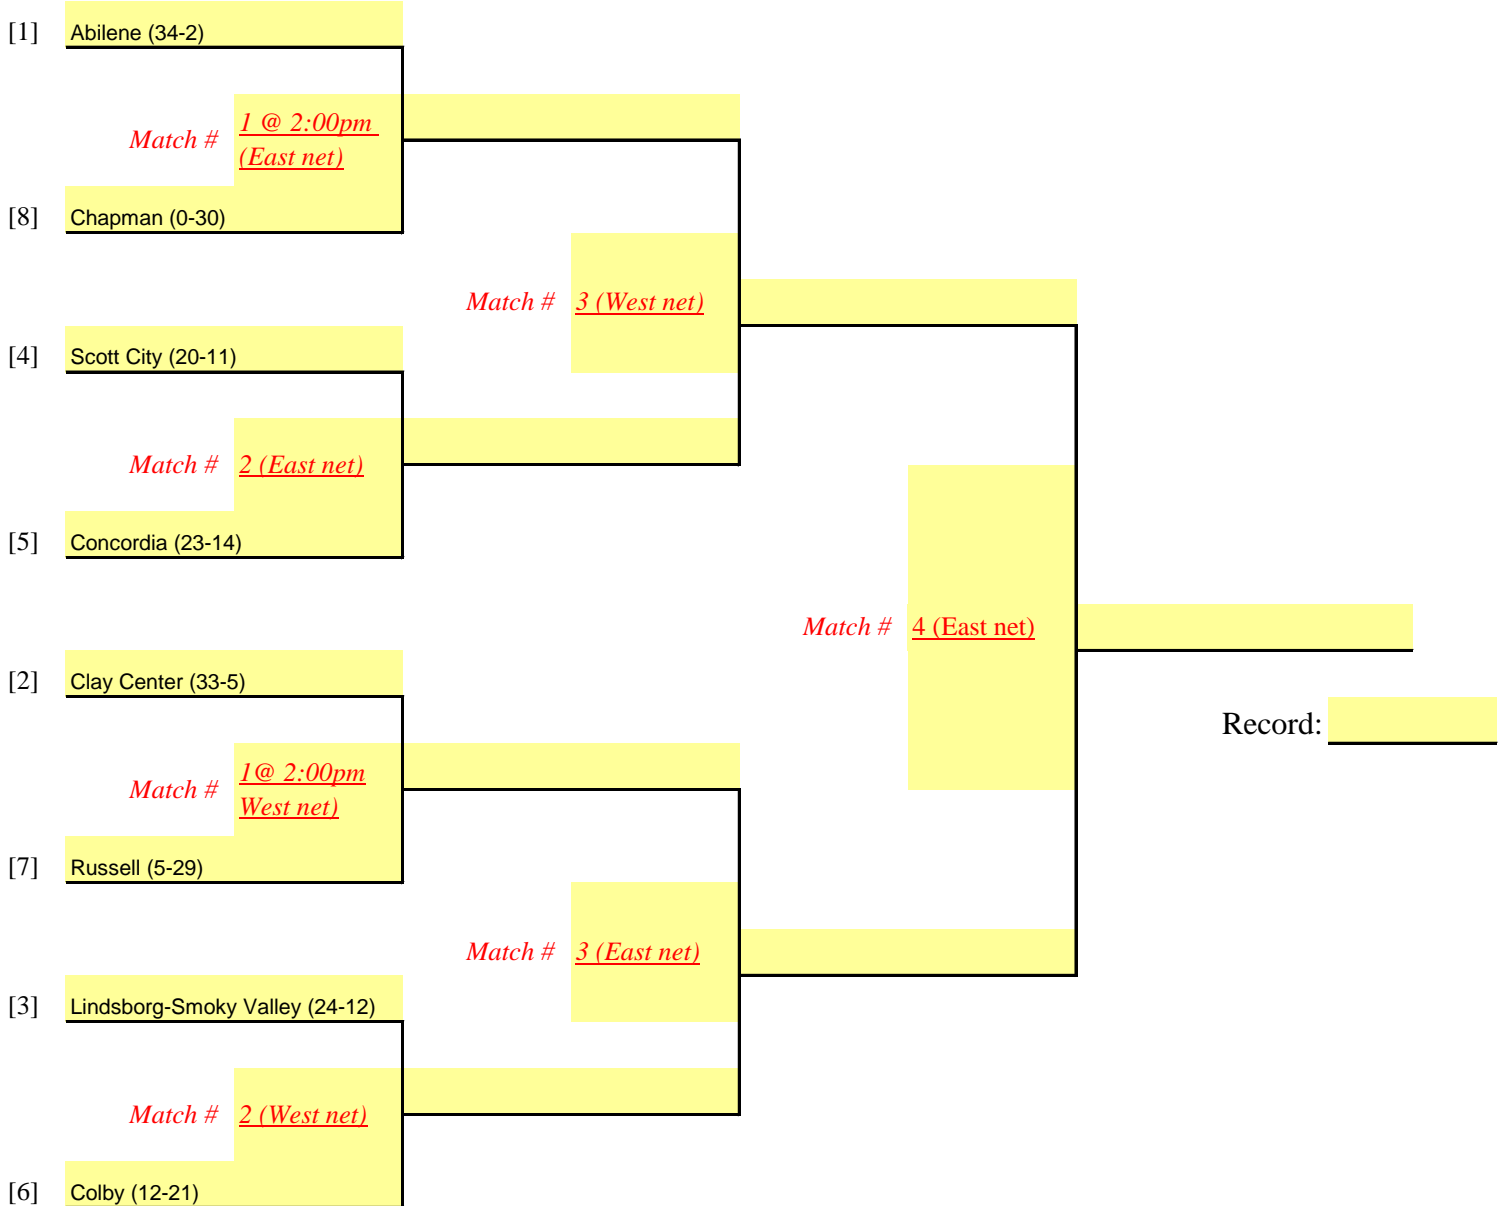

Kansas State High School Activities Association
OFFICIAL TOURNAMENT BRACKET
CLASS 4A — SUB-STATE VOLLEYBALL TOURNAMENT

Option 1 (1 Court)

Option 2 (2 Courts)

DATE: October 24, 2009

SITE: Russell High School

MANAGER: Mark Paul

MATCH(S) #1 START TIME: 2:00pm

Other matches will start 20 min. (10 min) after

8-team tournaments using Option 1 will not start before 1:00 PM

8-team tournaments using Option 2 will not start before 2:00 PM

7-team tournaments will not start before 2:00 PM

NO MATCH WILL START SOONER THAN THE TIME PRINTED ON THE BRACKET