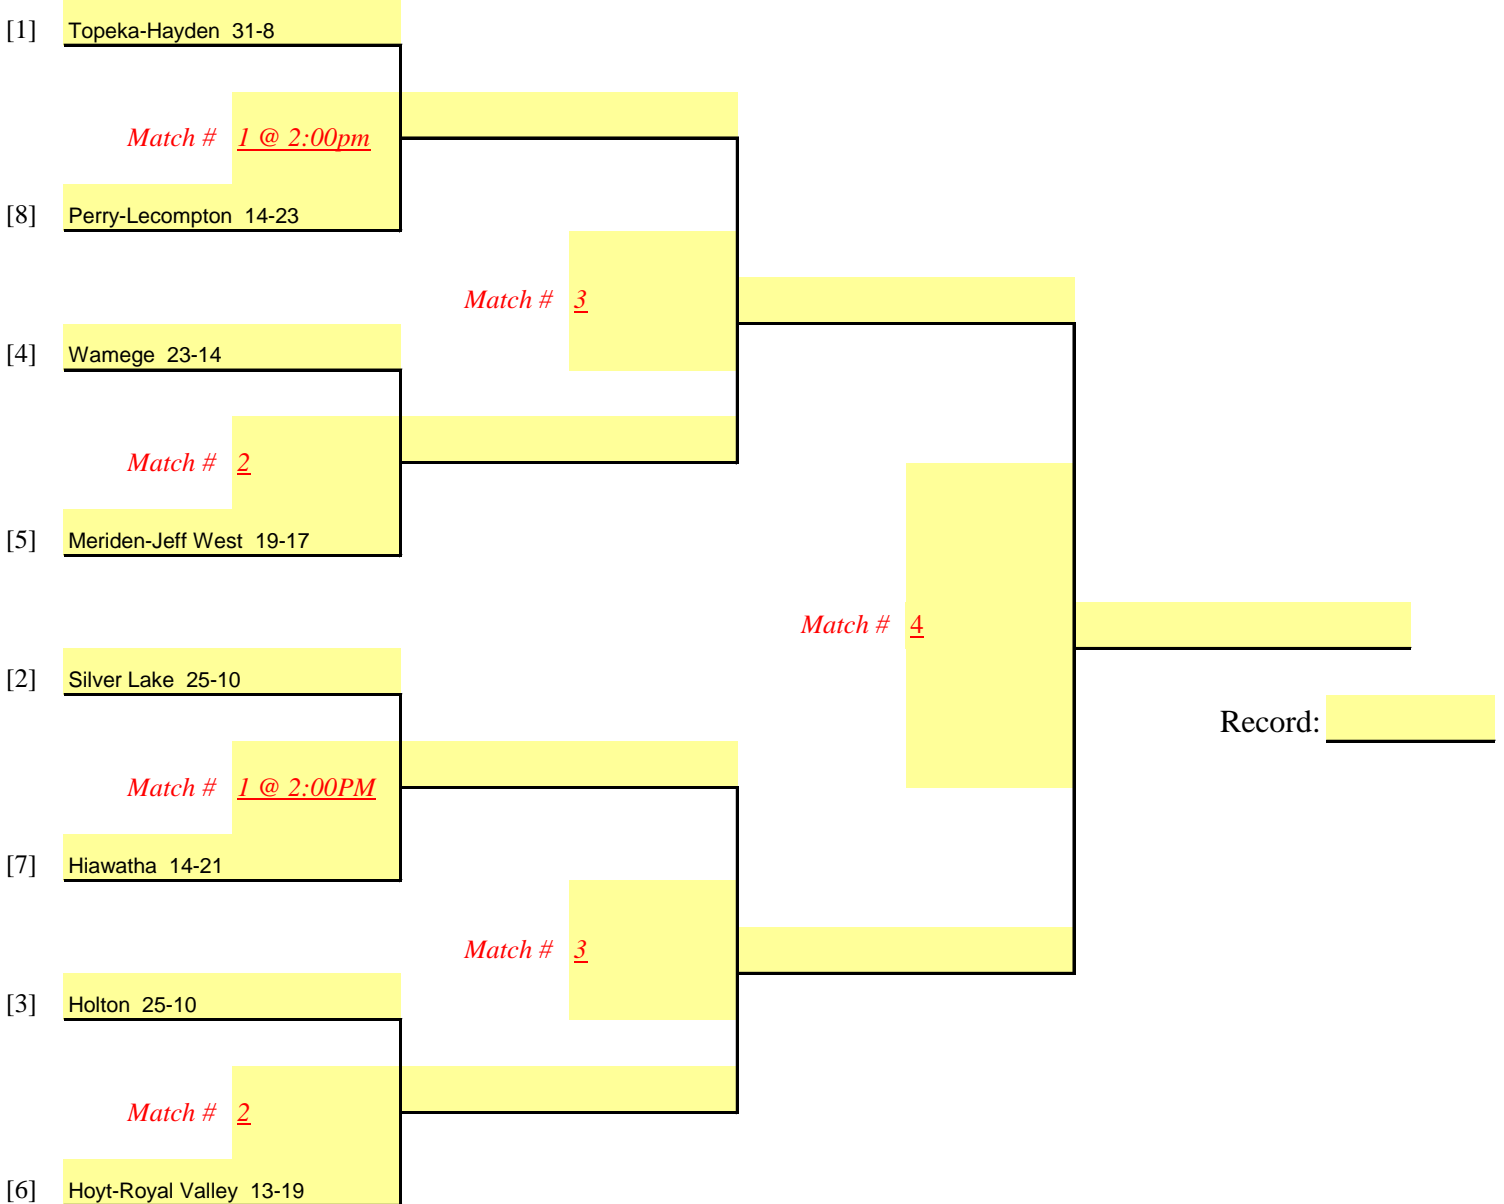

Kansas State High School Activities Association
OFFICIAL TOURNAMENT BRACKET
CLASS 4A — SUB-STATE VOLLEYBALL TOURNAMENT

Option 1 (1 Court)

Option 2 (2 Courts)

DATE: October 24, 2009

SITE: Perry-Lecompton High School

MANAGER: Theresa Beatty

MATCH(S) #1 START TIME: 2:00PM

Other matches will start 20 min. (10 min) after

8-team tournaments using Option 1 will not start before 1:00 PM

8-team tournaments using Option 2 will not start before 2:00 PM

7-team tournaments will not start before 2:00 PM

NO MATCH WILL START SOONER THAN THE TIME PRINTED ON THE BRACKET