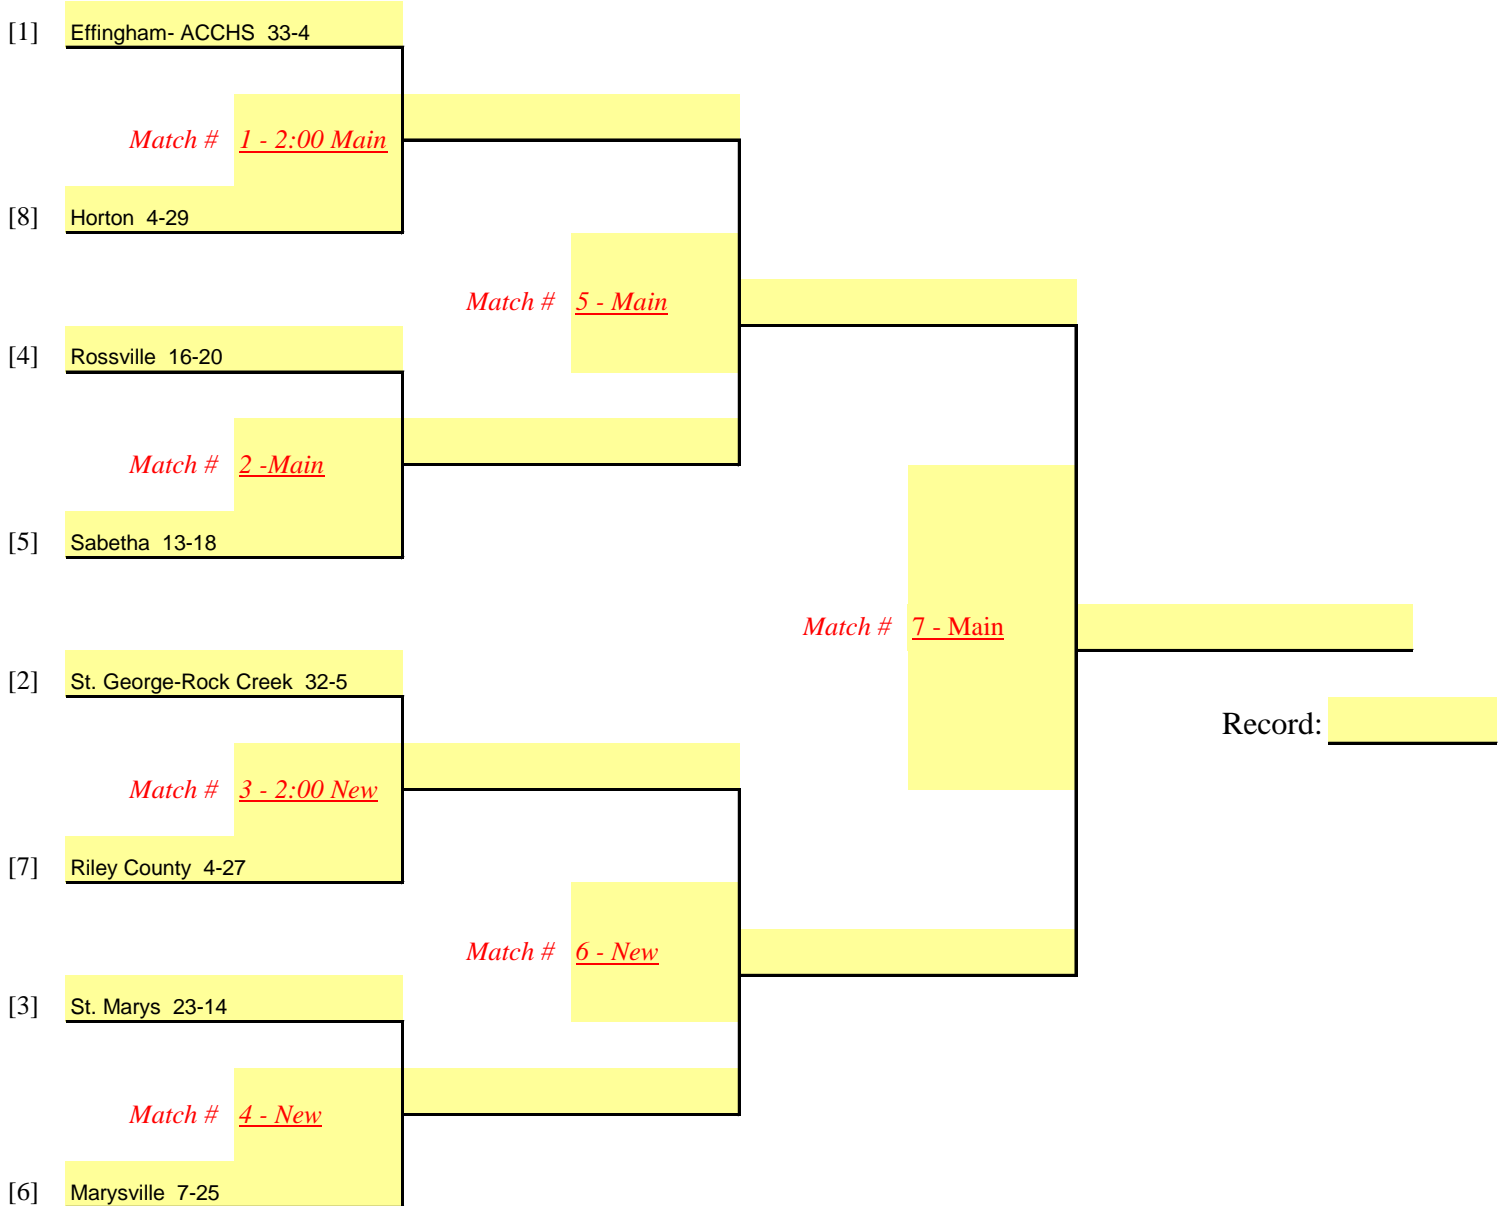

Kansas State High School Activities Association
OFFICIAL TOURNAMENT BRACKET
CLASS 3A — SUB-STATE VOLLEYBALL TOURNAMENT

Option 1 (1 Court)

Option 2 (2 Courts)

DATE: October 24, 2009

SITE: Rock Creek High School

MANAGER: Scott Harshbarger

MATCH(S) #1 START TIME: 2:00 p.m.

Other matches will start 20 min. (10 min) after

8-team tournaments using Option 1 will not start before 1:00 PM

8-team tournaments using Option 2 will not start before 2:00 PM

7-team tournaments will not start before 2:00 PM

NO MATCH WILL START SOONER THAN THE TIME PRINTED ON THE BRACKET