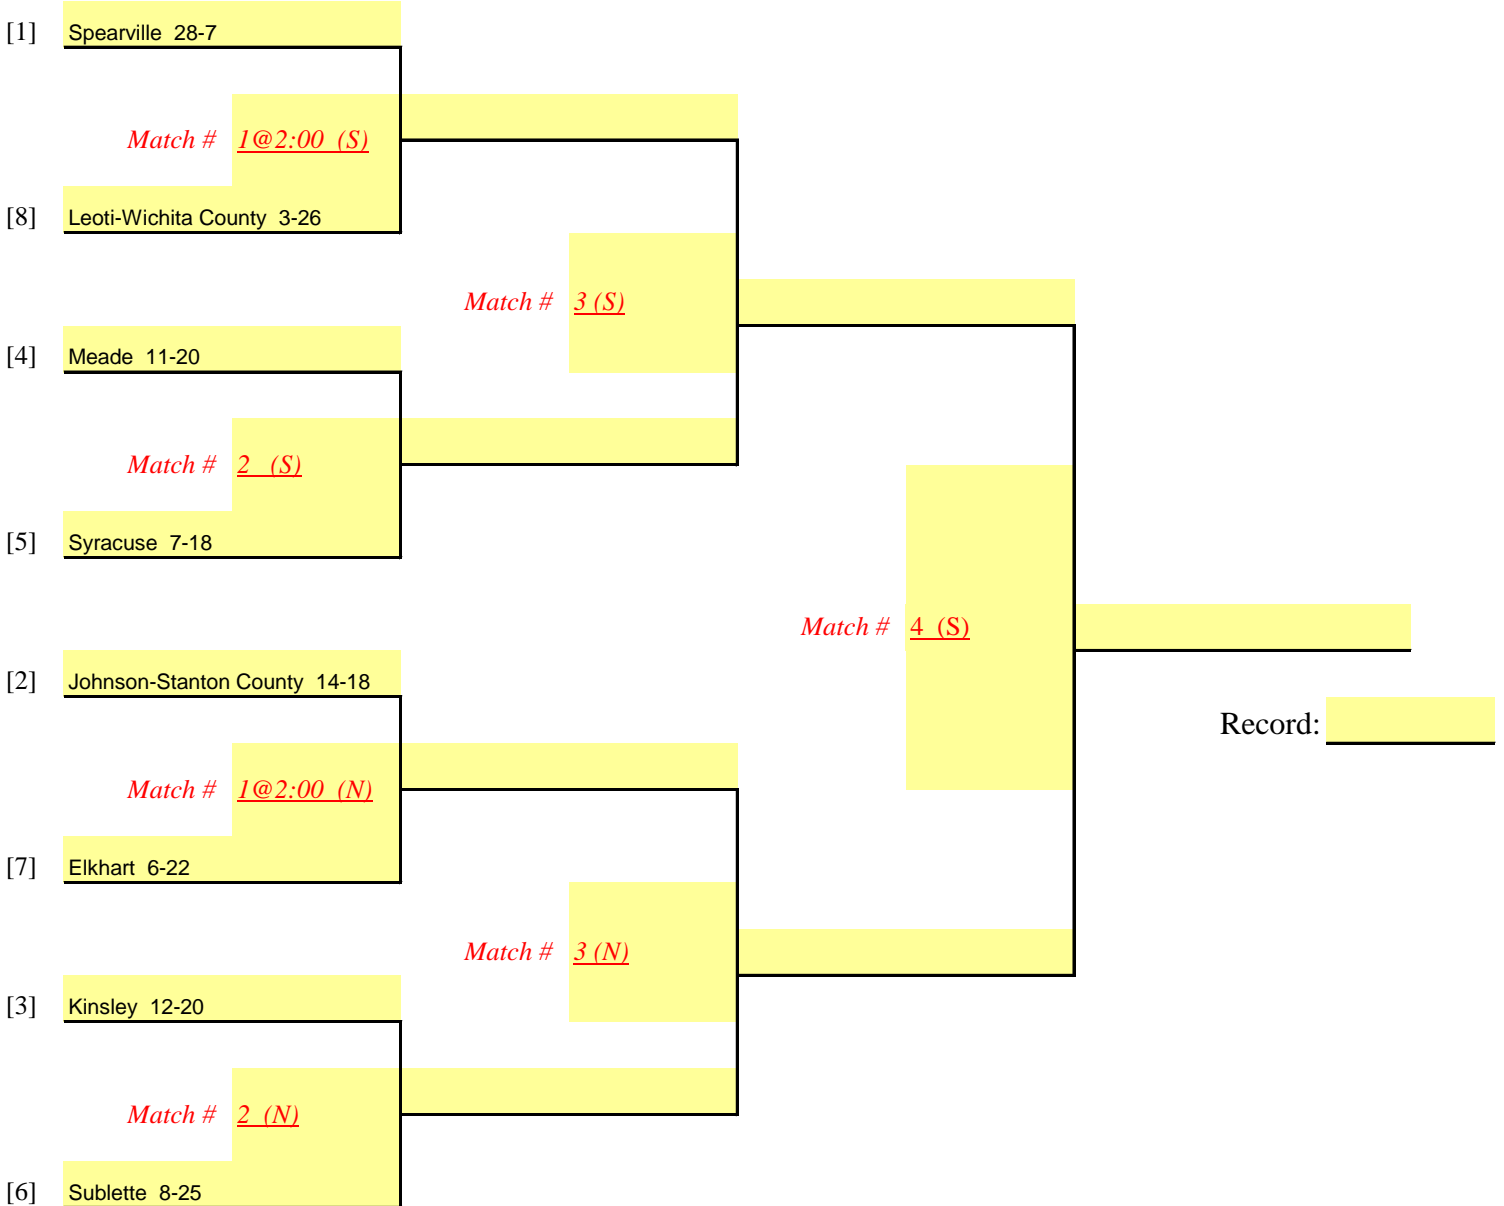

Kansas State High School Activities Association
OFFICIAL TOURNAMENT BRACKET
CLASS 2A — SUB-STATE VOLLEYBALL TOURNAMENT

Option 1 (1 Court)

Option 2 (2 Courts)

DATE: October 24, 2009

SITE: Sublette High School

MANAGER: Monty Marlin

MATCH(S) #1 START TIME: 2:00 pm

Other matches will start 20 min. (10 min) after

8-team tournaments using Option 1 will not start before 1:00 PM

8-team tournaments using Option 2 will not start before 2:00 PM

7-team tournaments will not start before 2:00 PM

NO MATCH WILL START SOONER THAN THE TIME PRINTED ON THE BRACKET