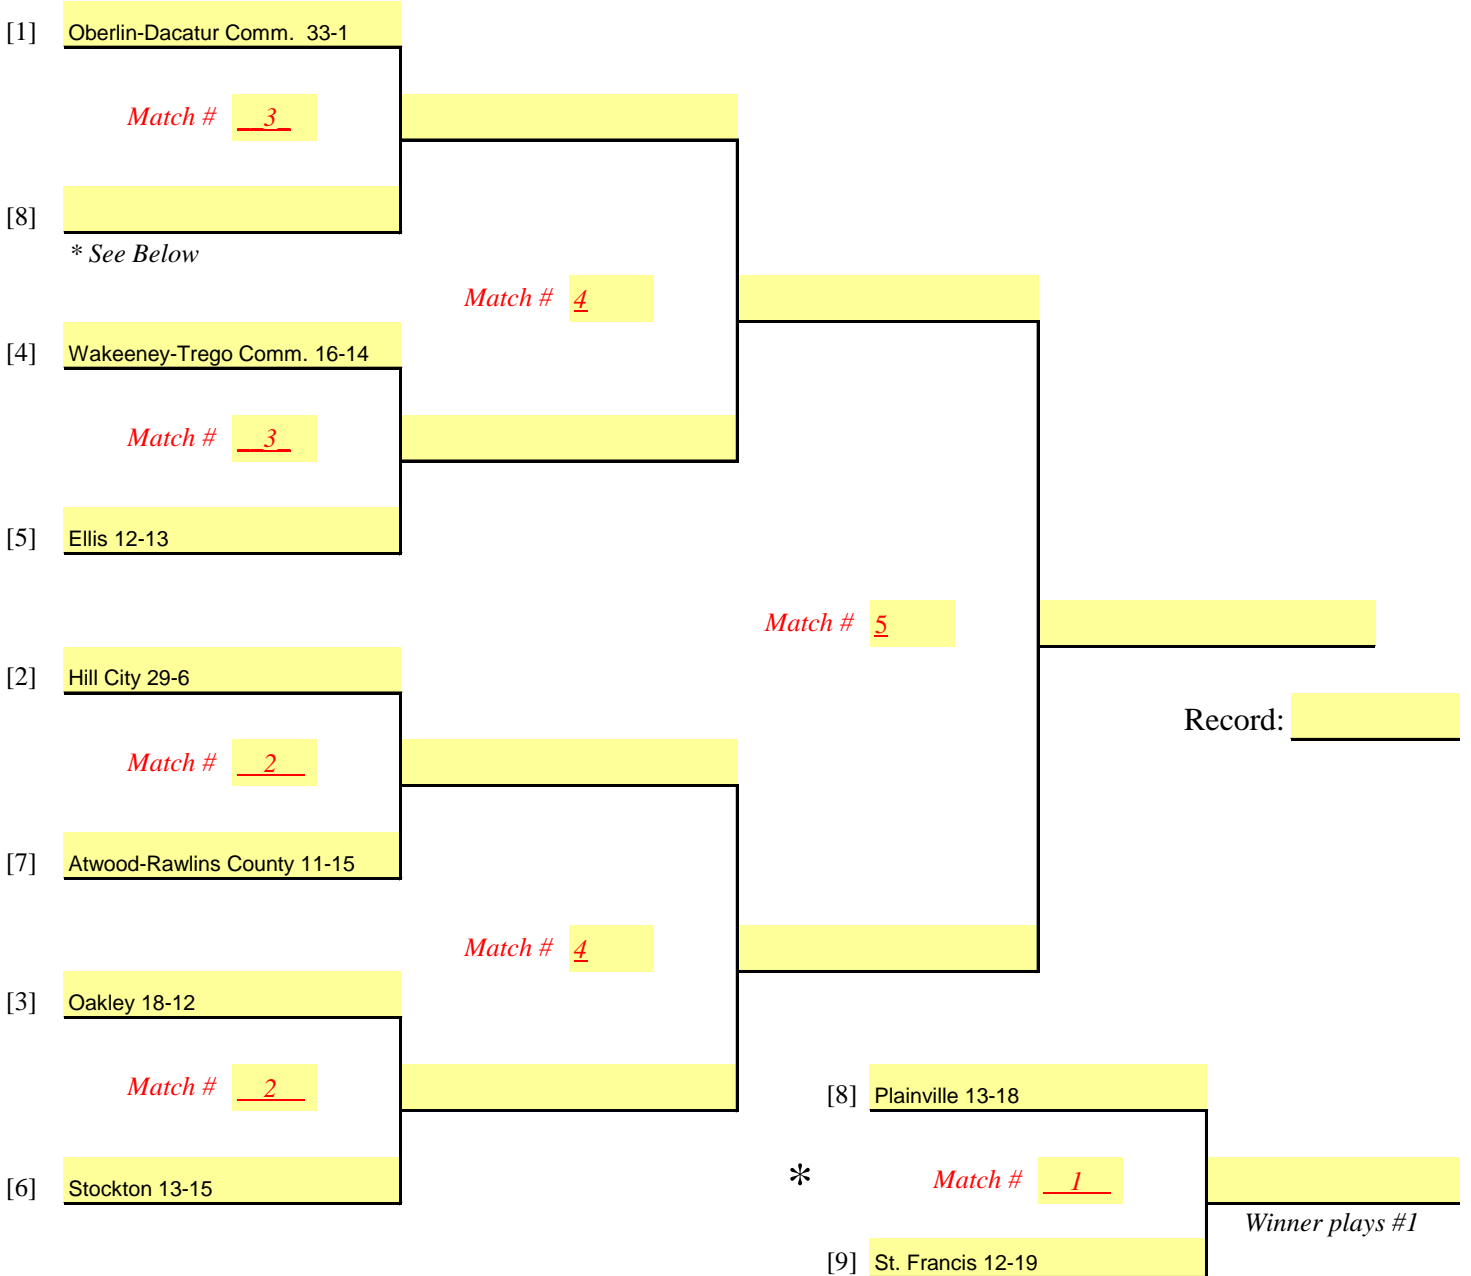

Kansas State High School Activities Association
OFFICIAL TOURNAMENT BRACKET
CLASS 2A — SUB-STATE VOLLEYBALL TOURNAMENT

Option 1 (1 Court)

Option 2 (2 Courts)

DATE: October 24, 2009

SITE: Plainville

MANAGER: Troy Keiswetter & Joe Simon

MATCH(S) #1 START TIME: 1:00 pm

Other matches will start 20 min. (10 min) after

9-team tournaments using Option 2 will not start before 1:00 PM

NO MATCH WILL START SOONER THAN THE TIME PRINTED ON THE BRACKET