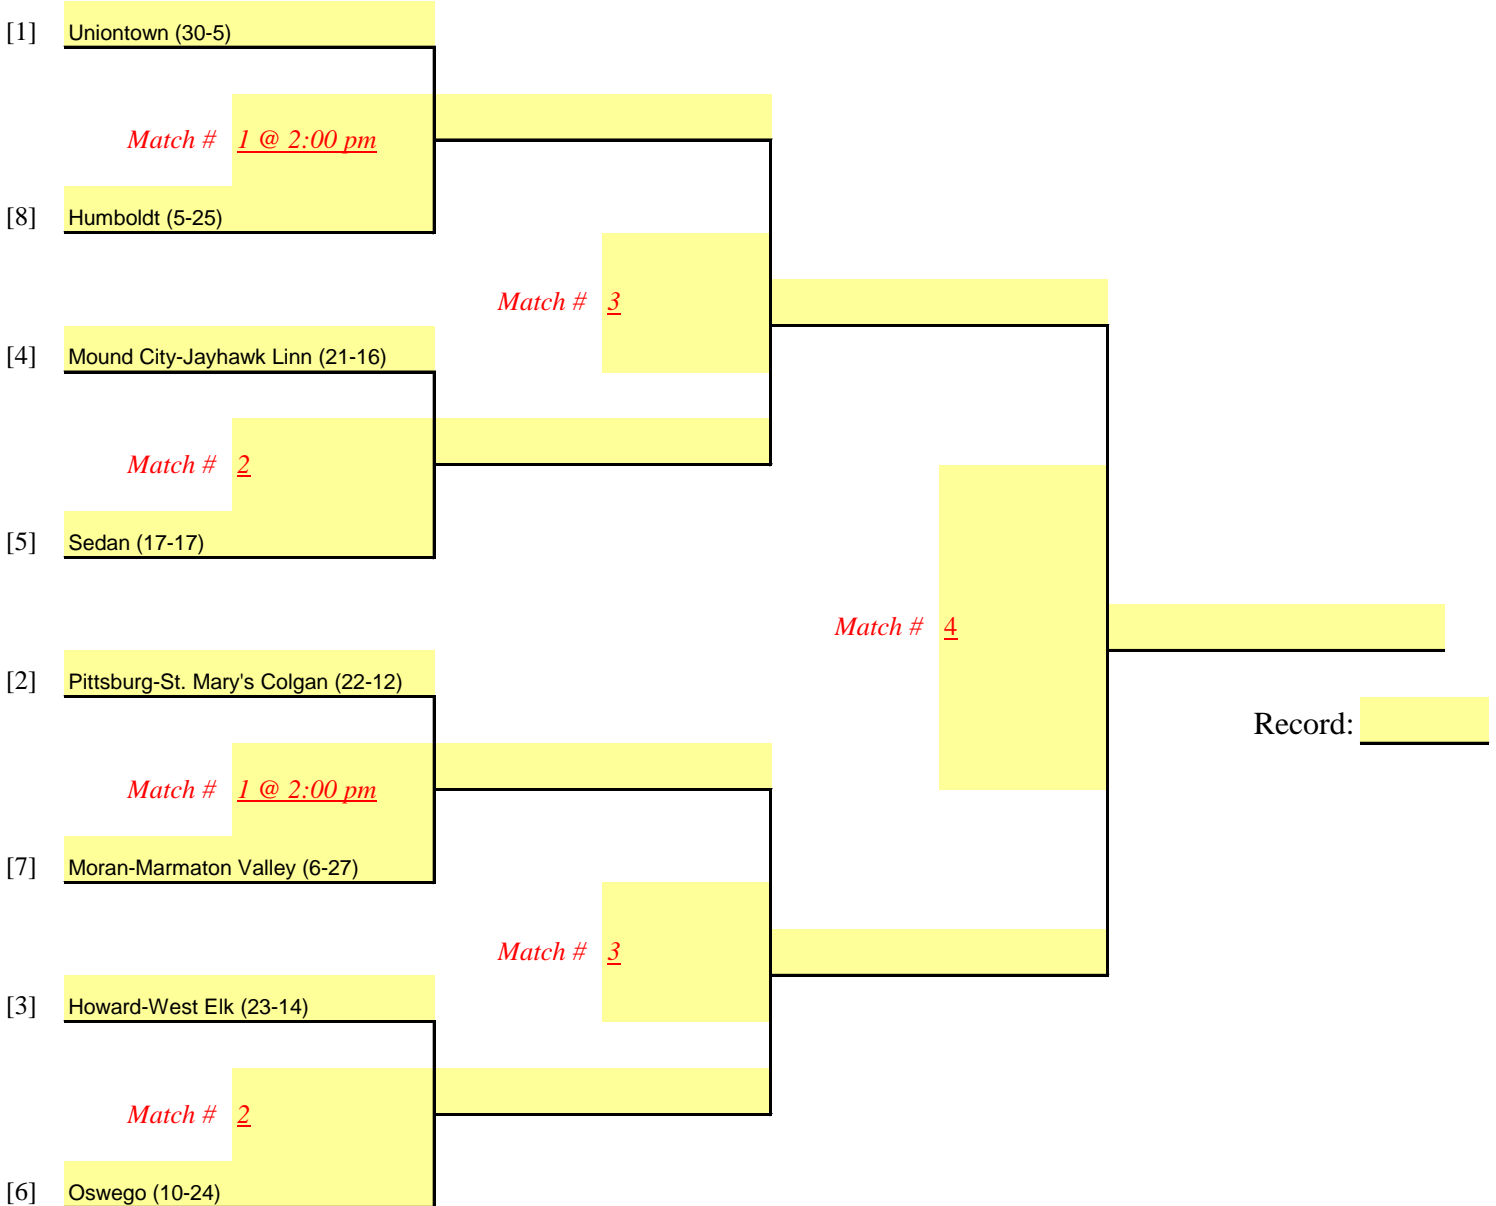

Kansas State High School Activities Association
OFFICIAL TOURNAMENT BRACKET
CLASS 2A — SUB-STATE VOLLEYBALL TOURNAMENT

Option 1 (1 Court)

Option 2 (2 Courts)

DATE: October 24, 2009

SITE: Pittsburg-St. Mary's Colgan

MANAGER: Kyle Wolf

MATCH(S) #1 START TIME: 2:00 pm

Other matches will start 20 min. (10 min) after)

8-team tournaments using Option 1 will not start before 1:00 PM

8-team tournaments using Option 2 will not start before 2:00 PM

7-team tournaments will not start before 2:00 PM

NO MATCH WILL START SOONER THAN THE TIME PRINTED ON THE BRACKET