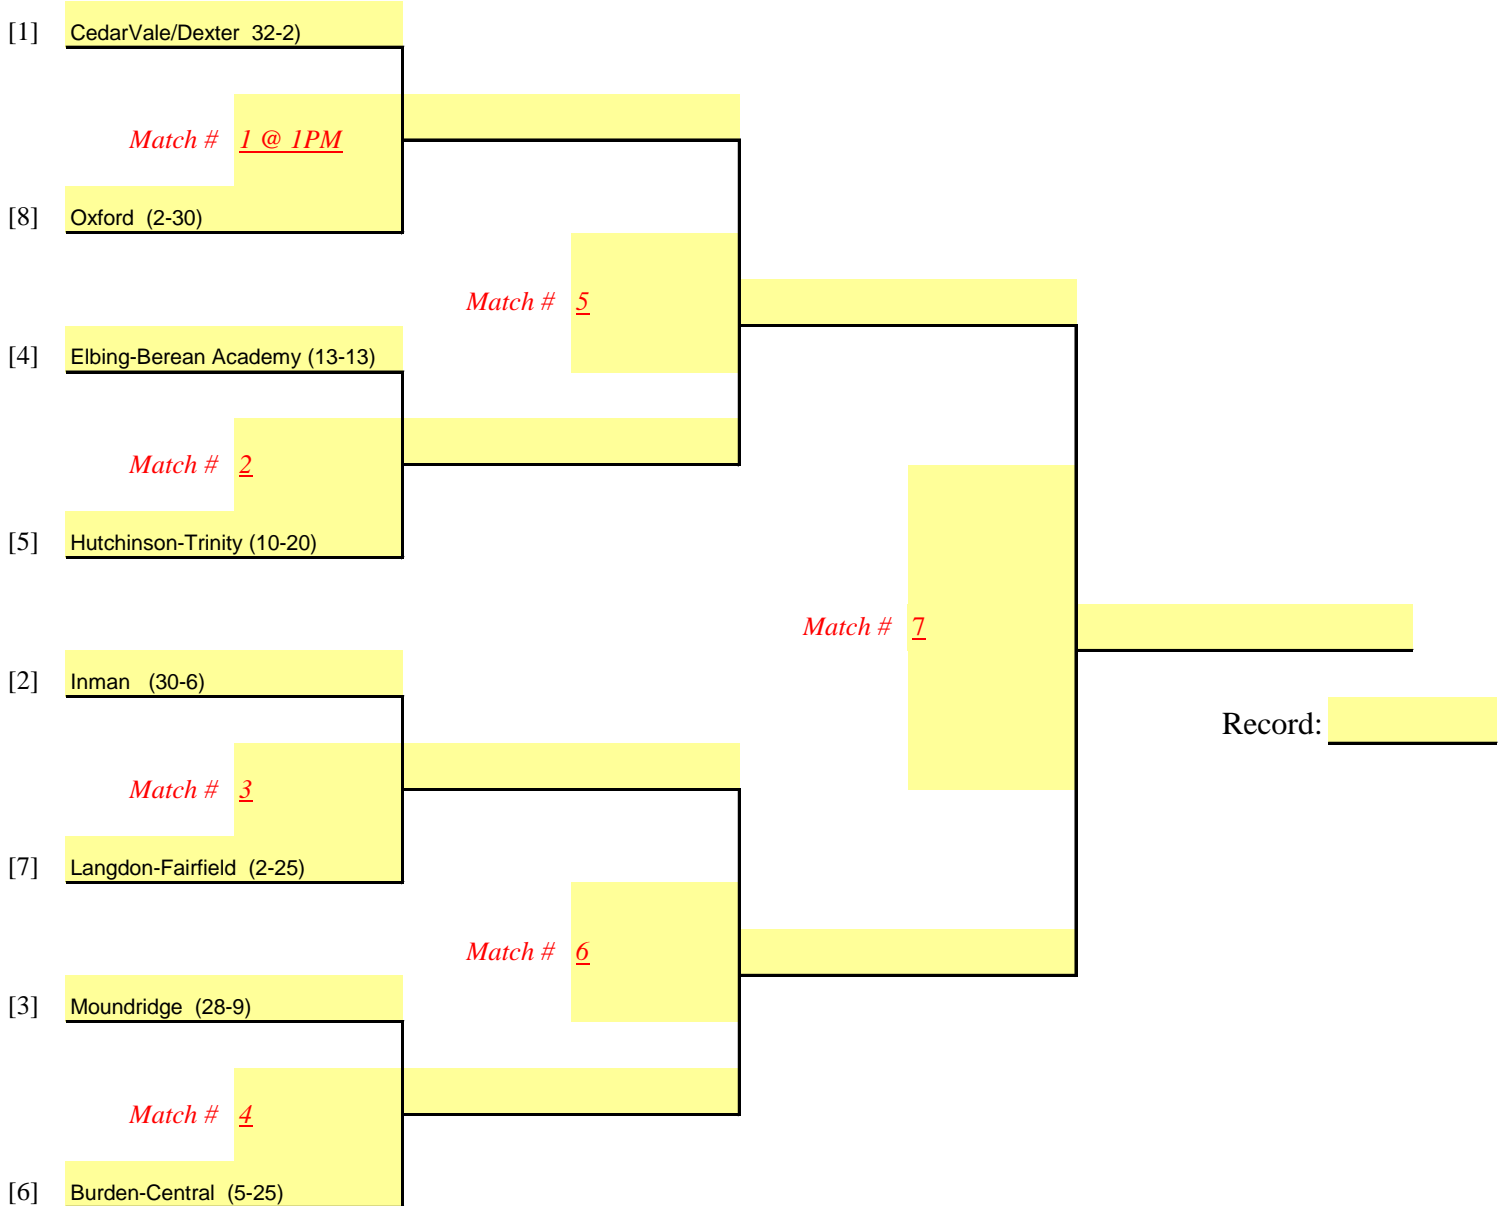

Kansas State High School Activities Association
OFFICIAL TOURNAMENT BRACKET
CLASS 2A — SUB-STATE VOLLEYBALL TOURNAMENT

Option 1 (1 Court)

Option 2 (2 Courts)

DATE: October 24, 2009

SITE: Moundridge HS

MANAGER: Vance Unrau

MATCH(S) #1 START TIME: 1 PM

Other matches will start 20 min. (10 min) after

8-team tournaments using Option 1 will not start before 1:00 PM

8-team tournaments using Option 2 will not start before 2:00 PM

7-team tournaments will not start before 2:00 PM

NO MATCH WILL START SOONER THAN THE TIME PRINTED ON THE BRACKET