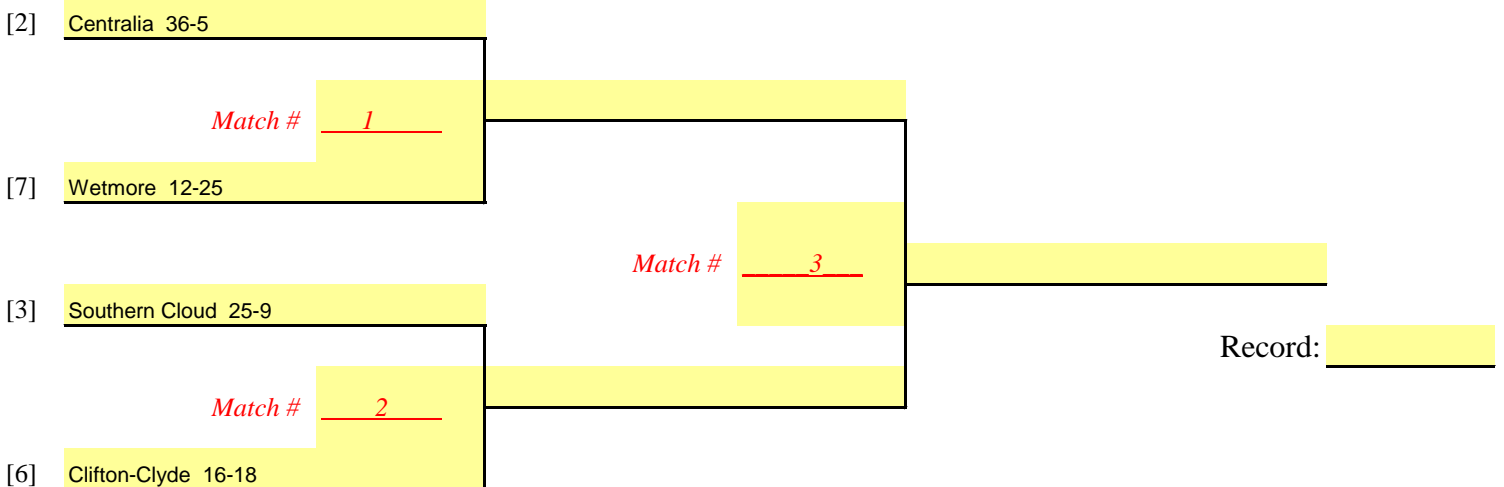

Kansas State High School Activities Association
OFFICIAL TOURNAMENT BRACKET
CLASS 1A — SUB-STATE VOLLEYBALL TOURNAMENT

Option 1 (1 Court)

Option 2 (2 Courts)

DATE: October 24, 2009

SITE: B&B High School, Baileyville

MANAGER: Deb Kramer/Steve Tiernan

MATCH(S) #1 START TIME: A- 1:00 B- 5:00

Other matches will start 20 min. (10 min) after)

SUB-STATE: A 1:00

SUB-STATE: B 5:00

8-team tournaments using Option 1 will not start before 1:00 PM
 8-team tournaments using Option 2 will not start before 2:00 PM

NO MATCH WILL START SOONER THAN THE TIME PRINTED ON THE BRACKET