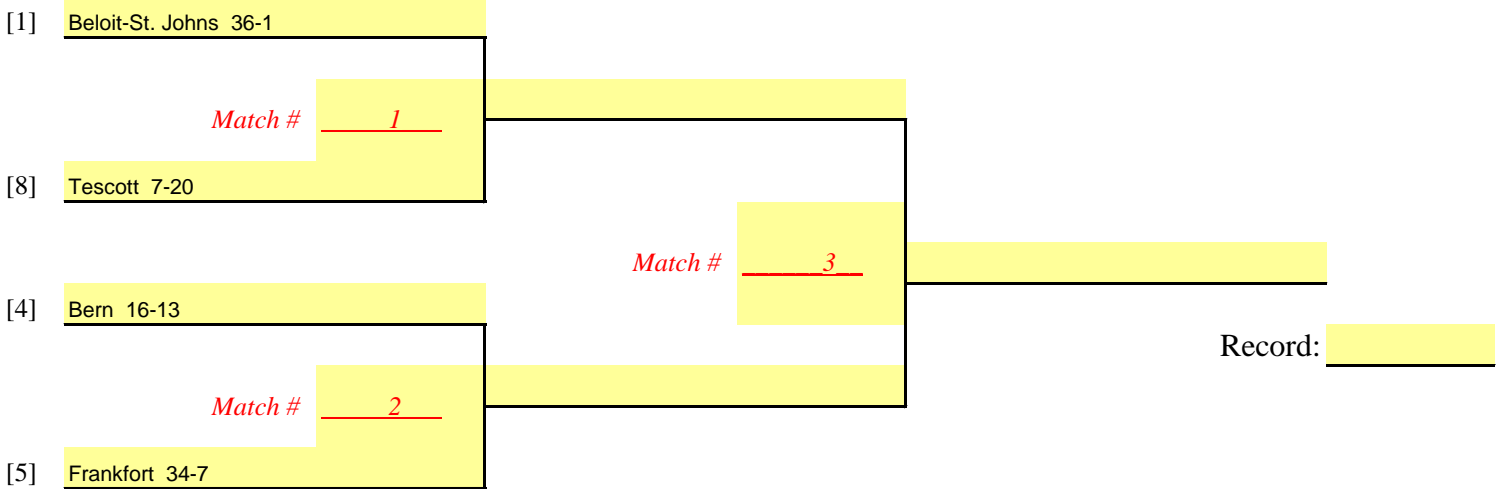

Kansas State High School Activities Association
OFFICIAL TOURNAMENT BRACKET
CLASS 1A — SUB-STATE VOLLEYBALL TOURNAMENT

☒ Option 1 (1 Court)

☐ Option 2 (2 Courts)

DATE: October 24, 2009

SITE: B&B High School, Baileyville

MANAGER: Deb Kramer/Steve Tiernan

MATCH(S) #1 START TIME: A- 1:00 B- 5:00

Other matches will start 20 min. (10 min) after)

SUB-STATE: A 1:00