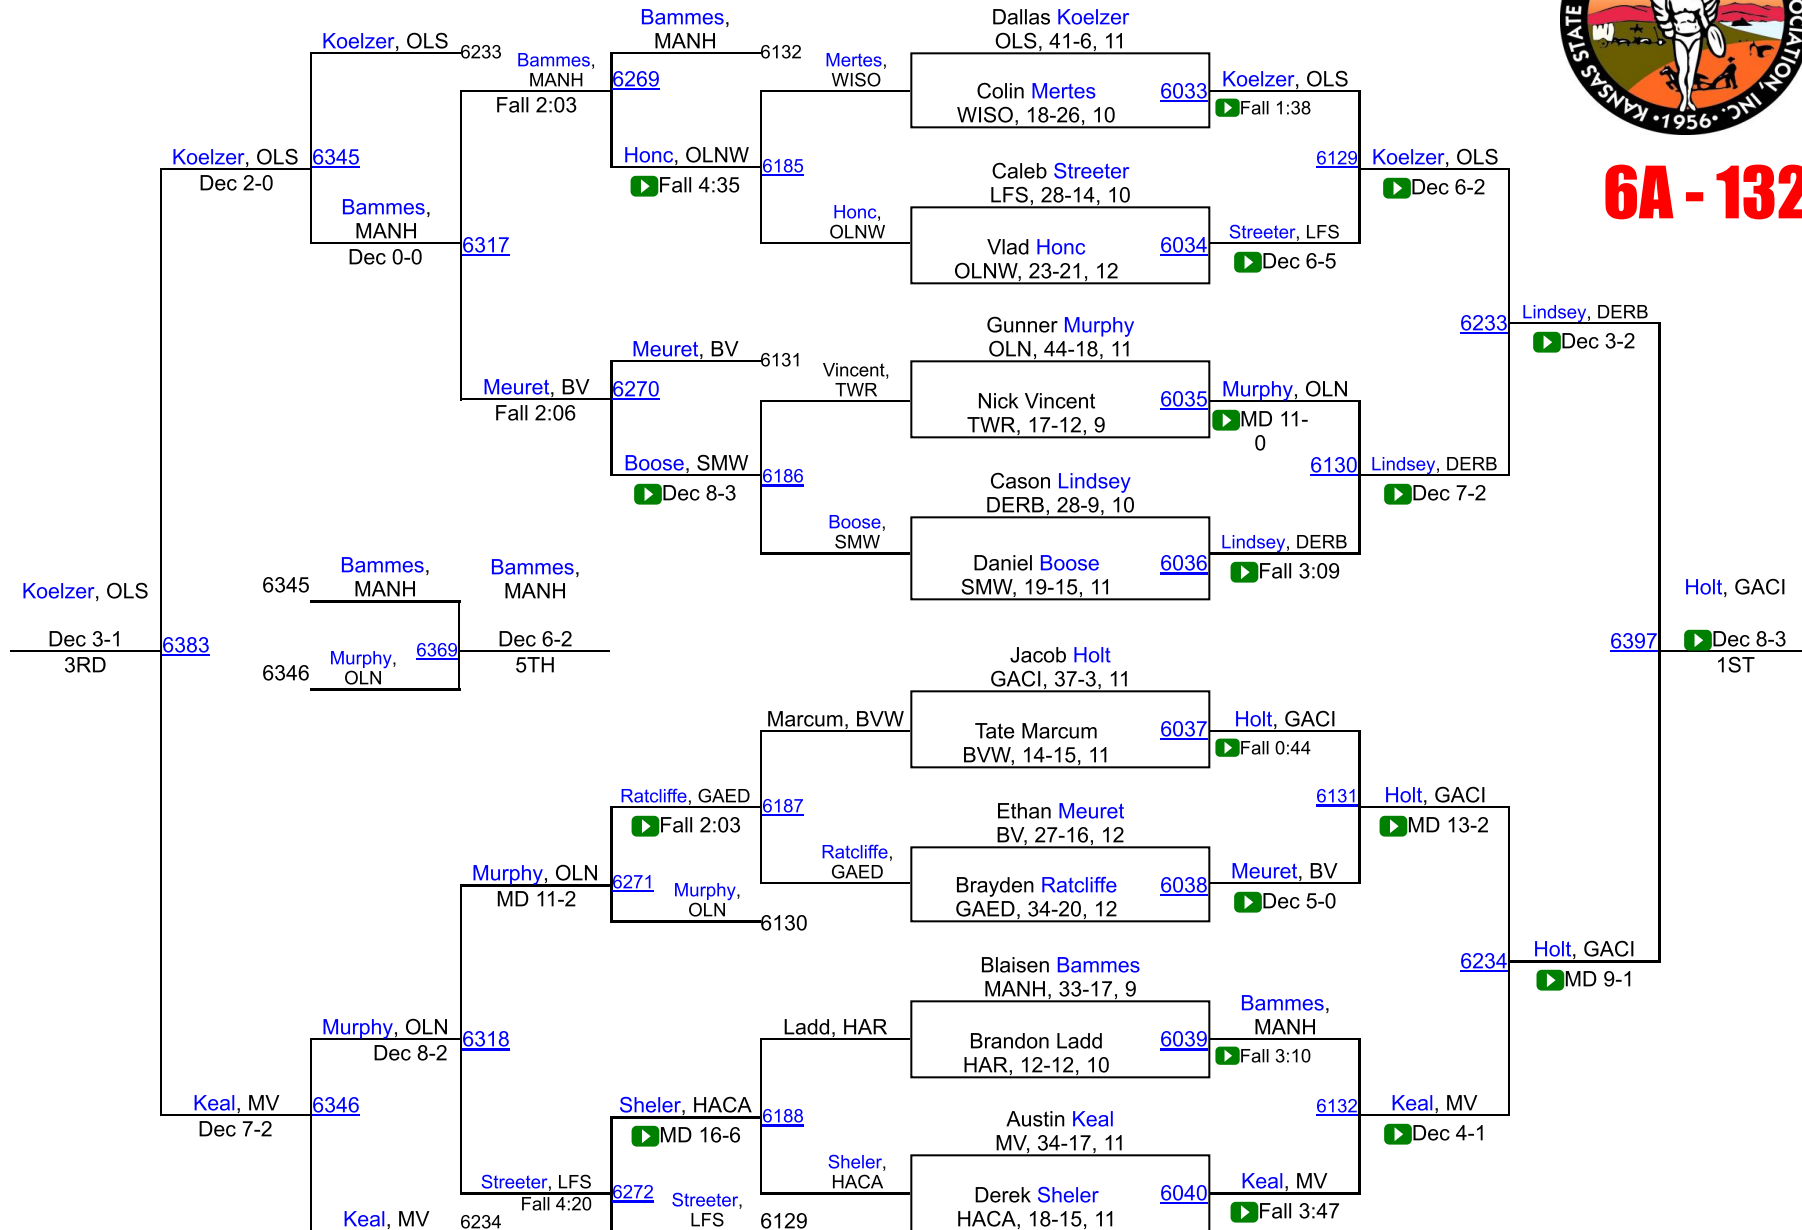

KSHSAA 6A/5A Championships

6A - 132