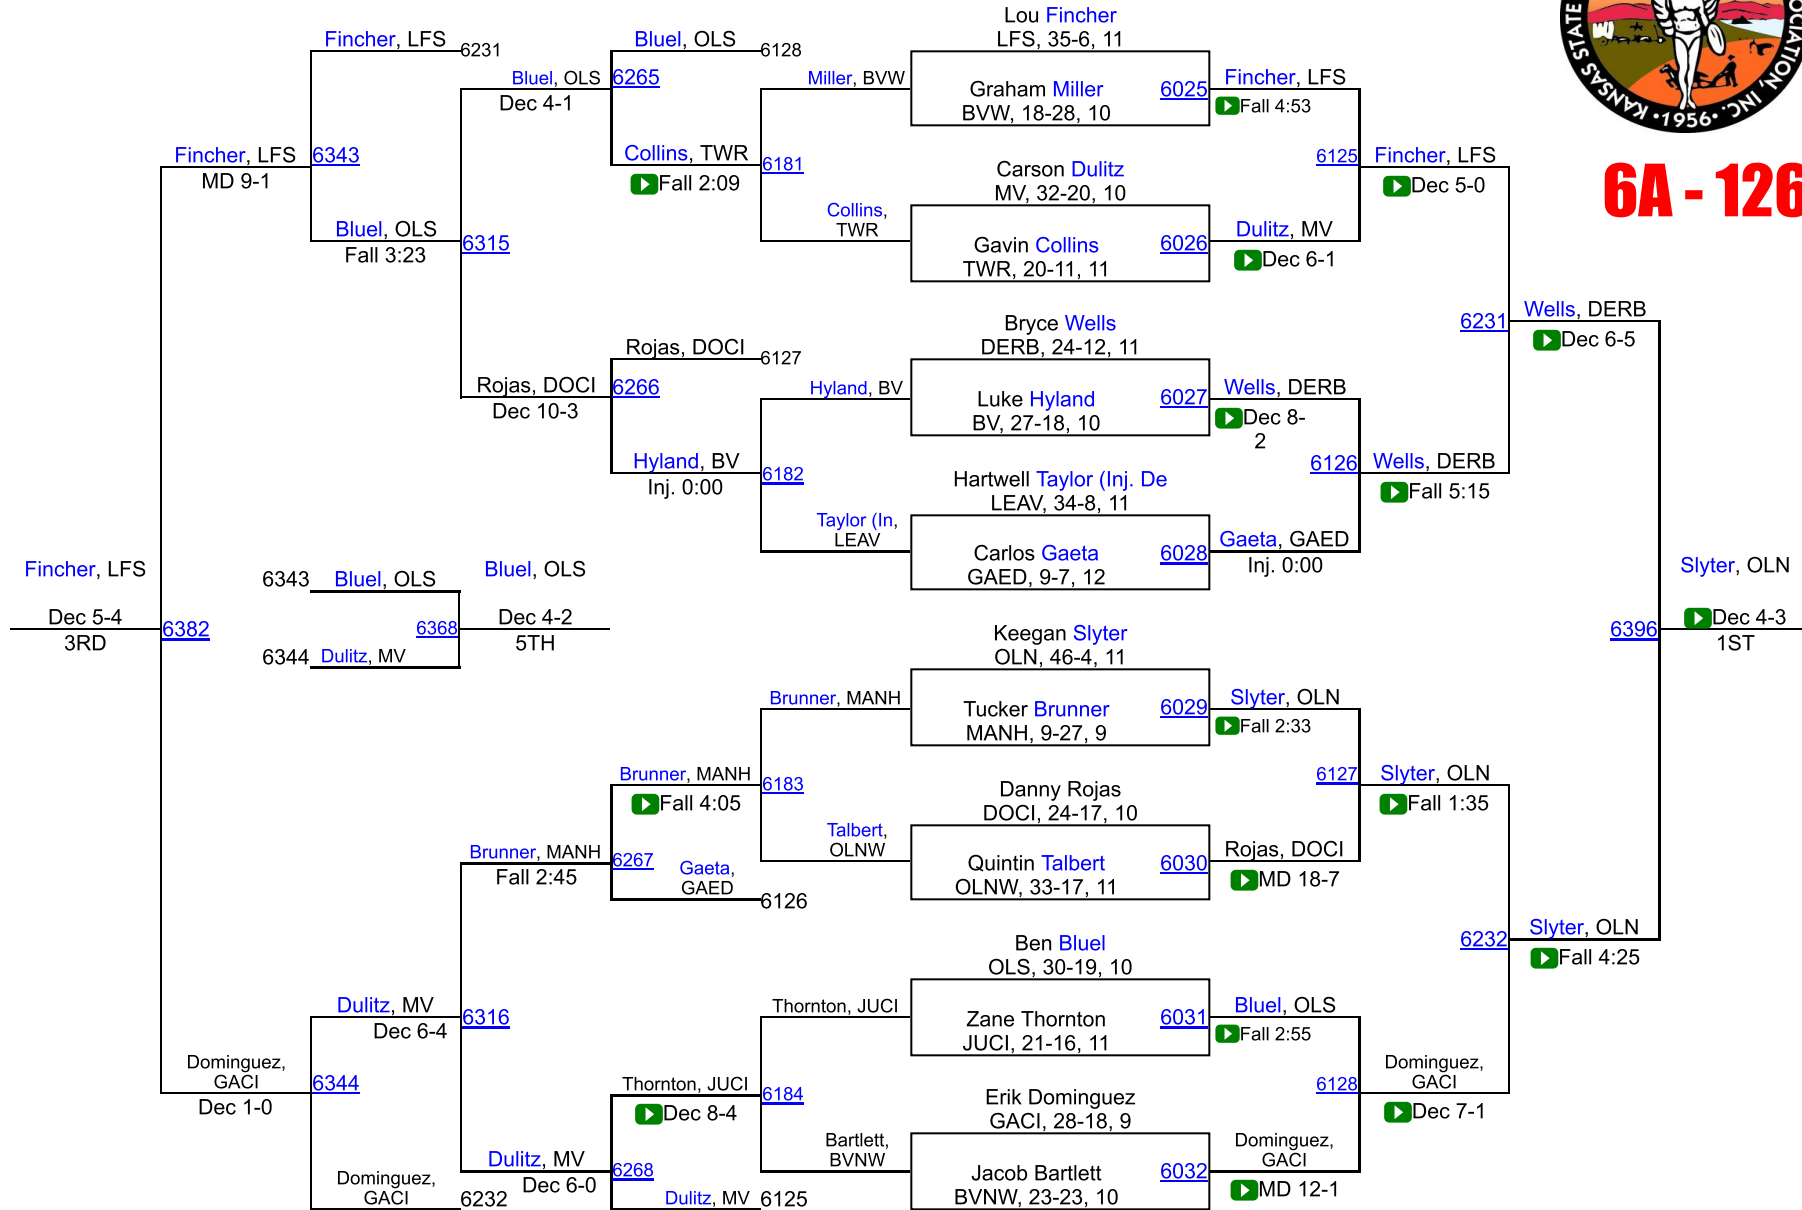

35	SM South	0.0
36	Wichita-East	-2.0

KSHSAA 6A/5A Championships

6A - 106

KSHSAA 6A/5A Championships

6A - 113

KSHSAA 6A/5A Championships

6A - 126

KSHSAA 6A/5A Championships