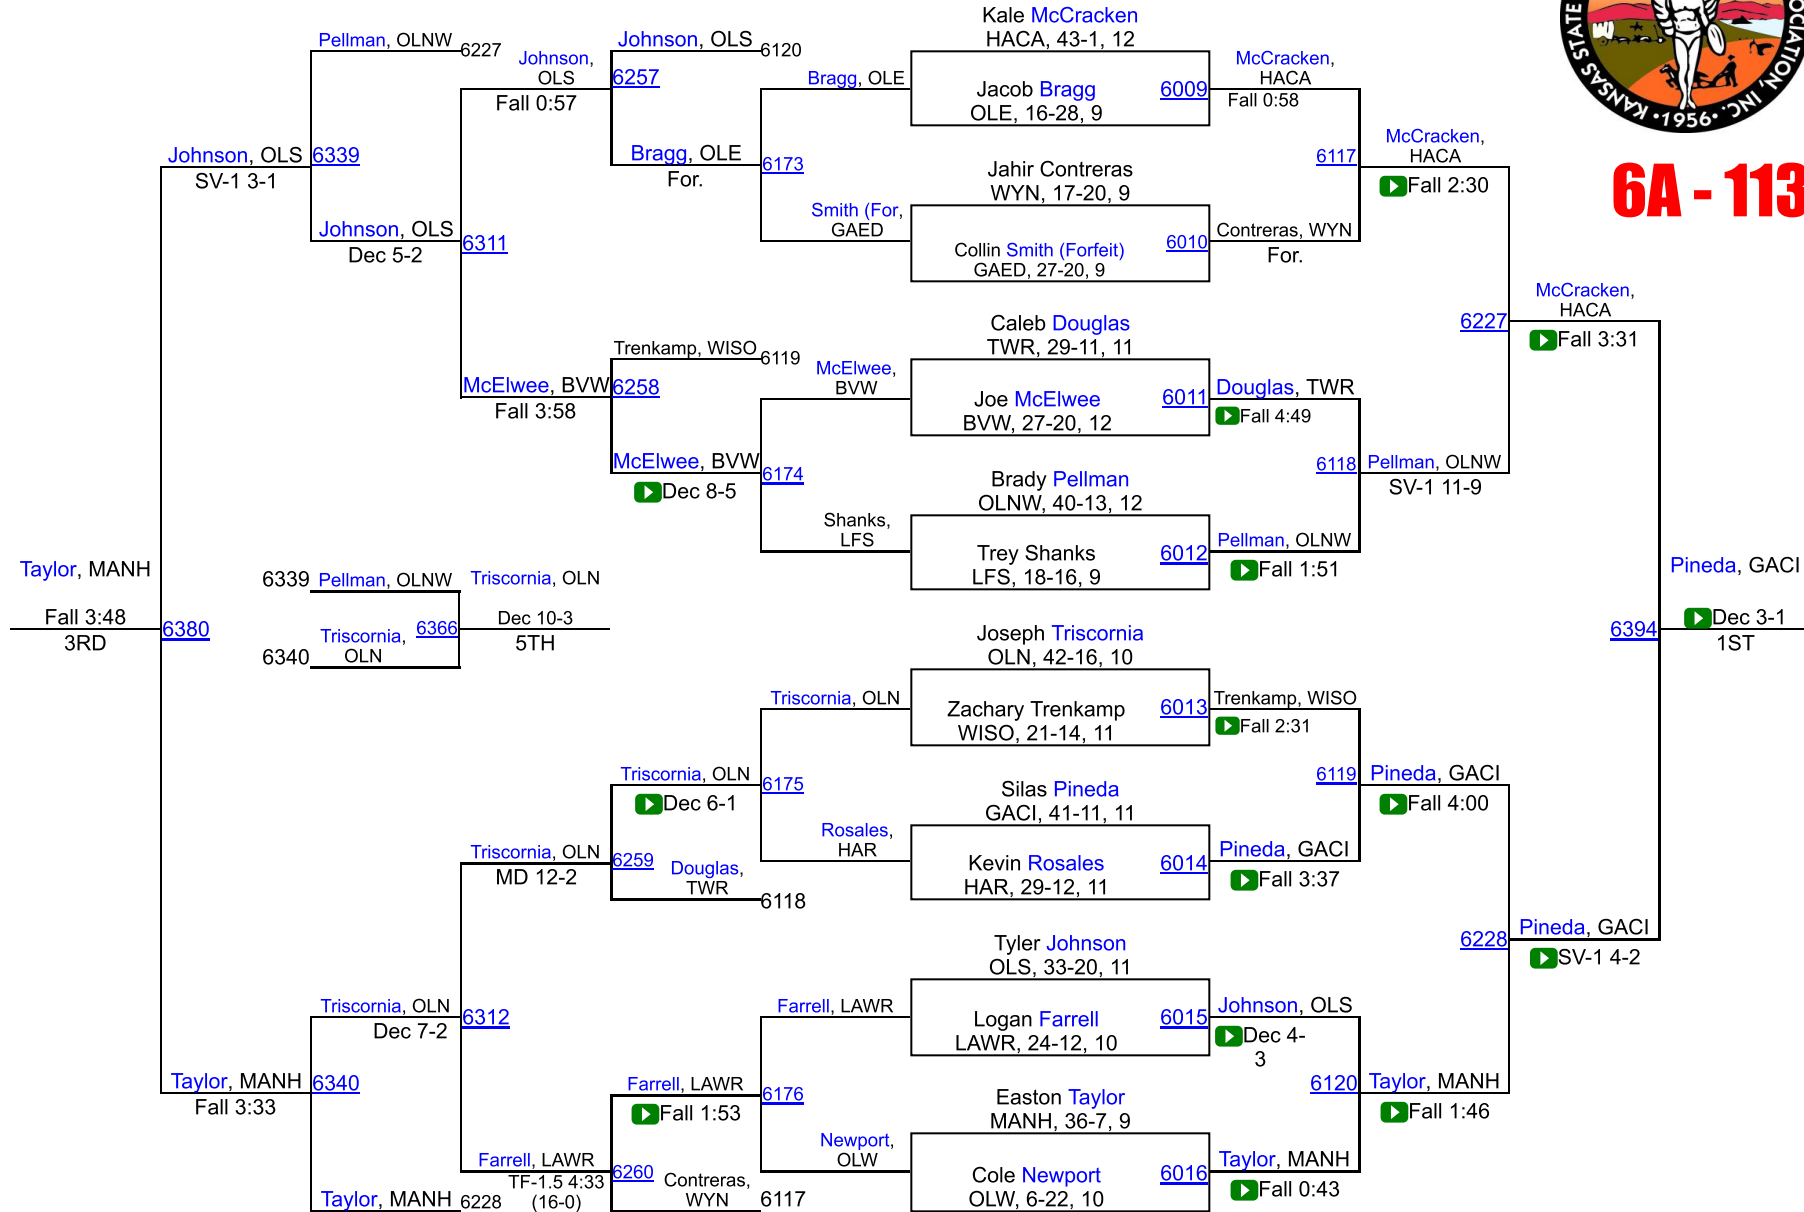

35	SM South	0.0
36	Wichita-East	-2.0

KSHSAA 6A/5A Championships

6A - 106

KSHSAA 6A/5A Championships

6A - 113

KSHSAA 6A/5A Championships

6A - 126

KSHSAA 6A/5A Championships