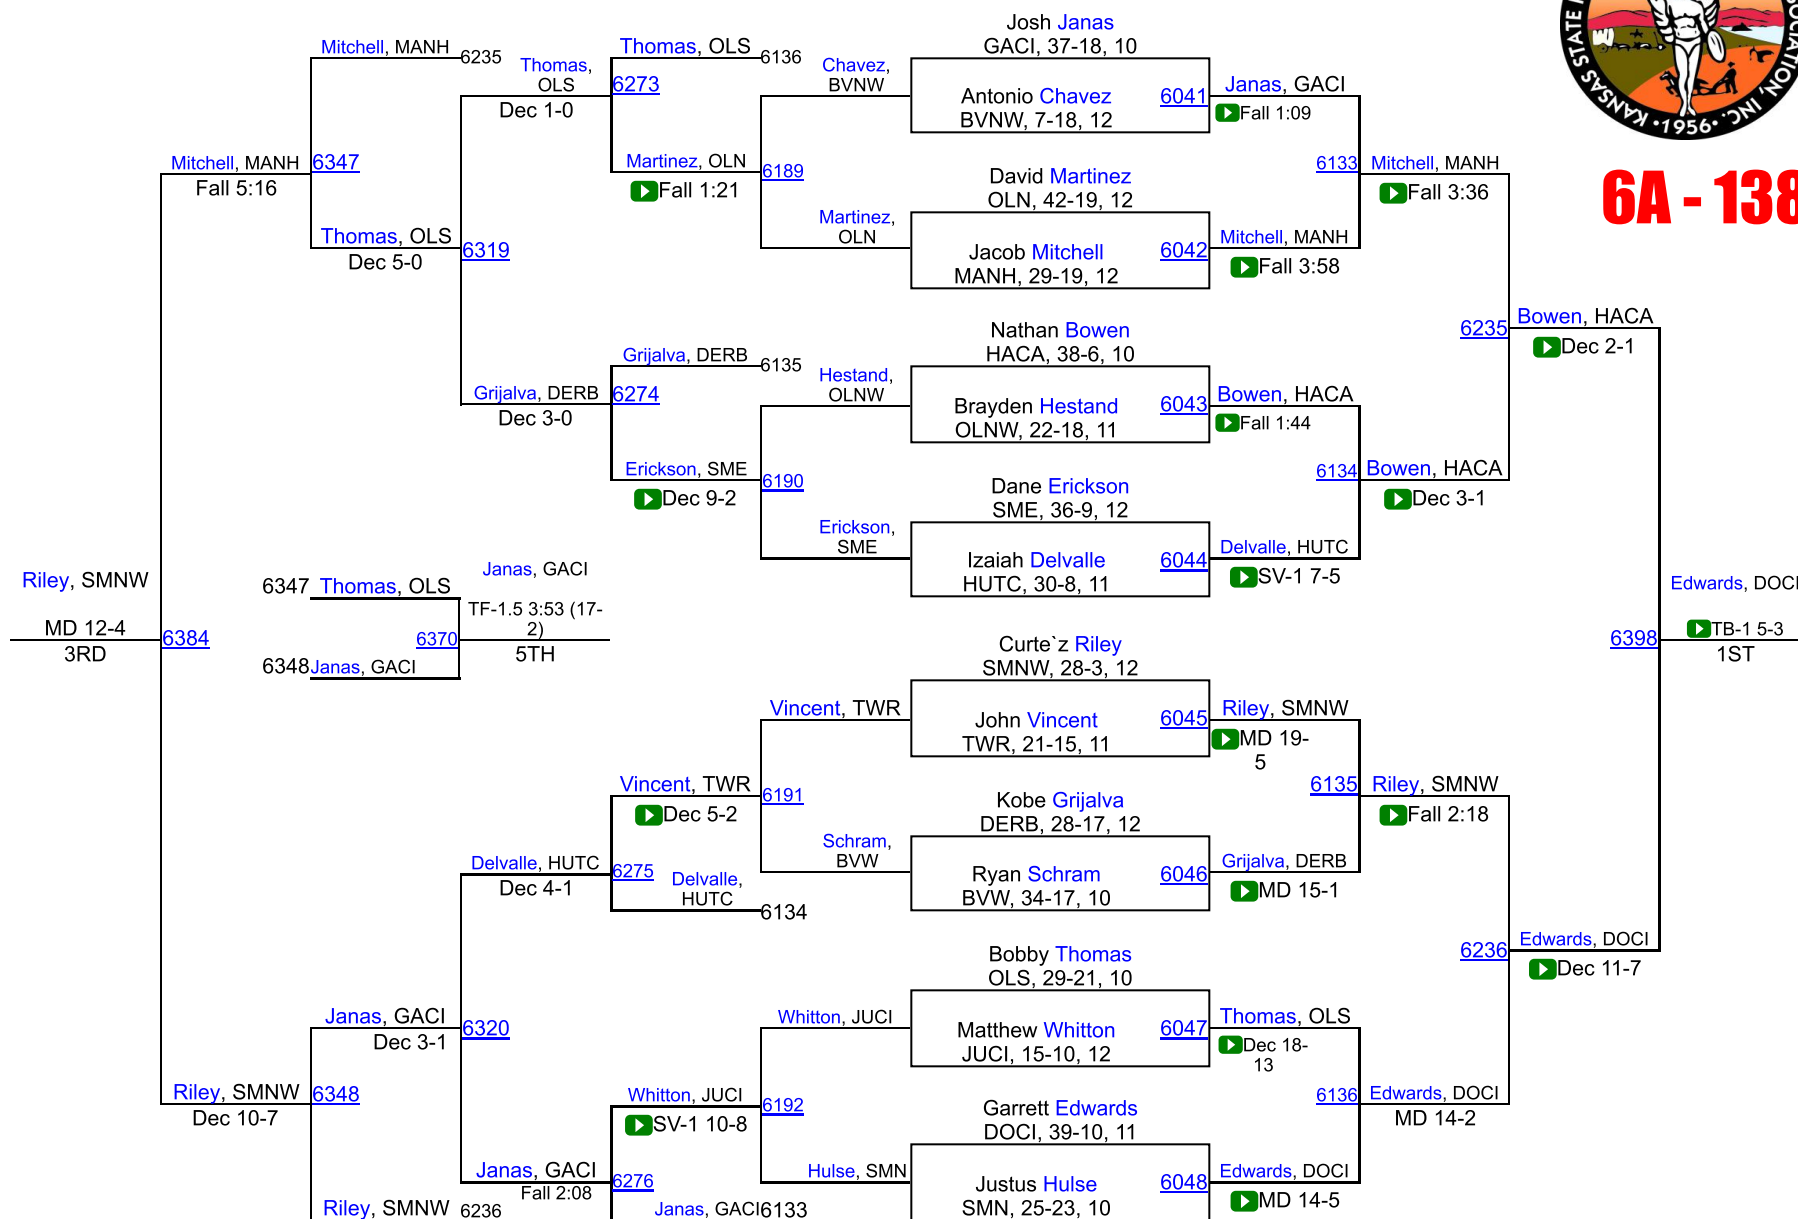

KSHSAA 6A/5A Championships

6A - 138