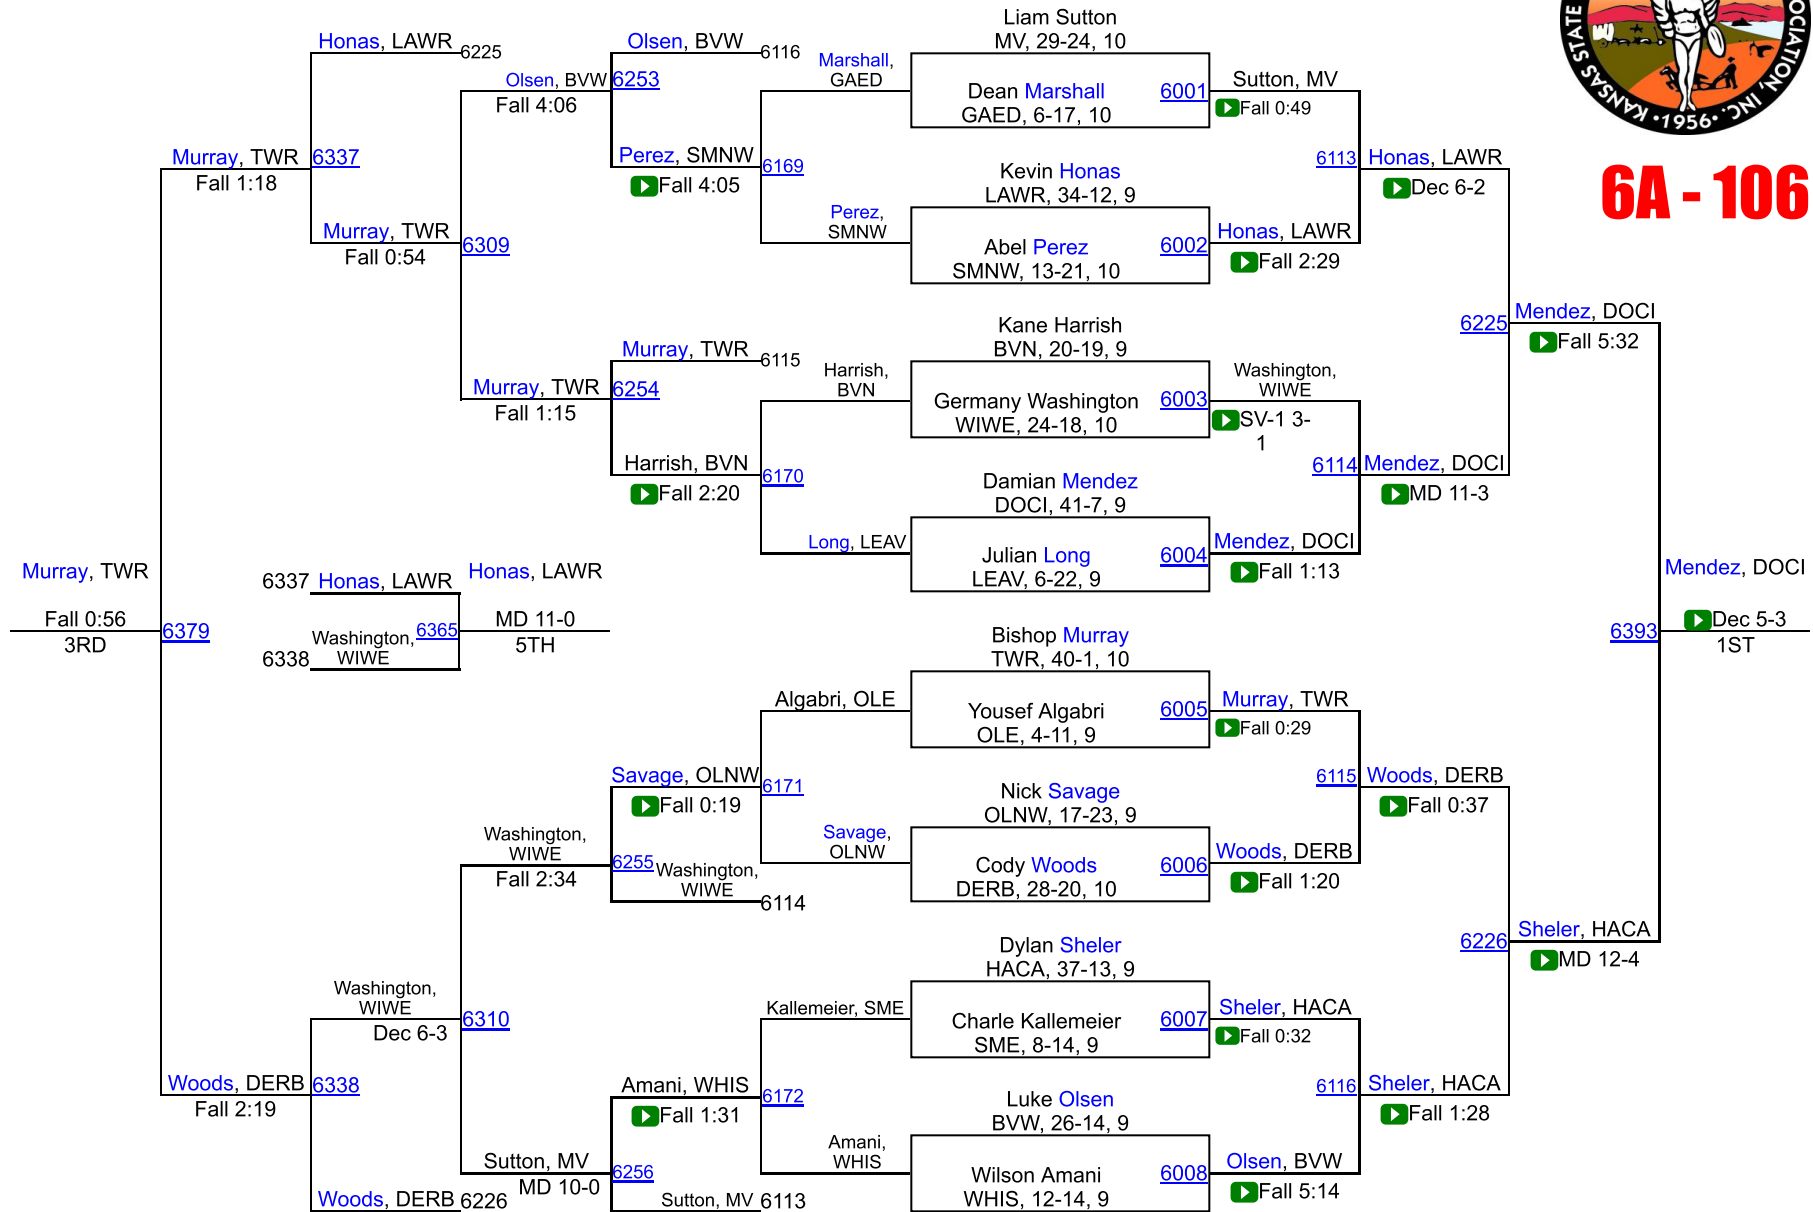

Team Scores

Printed on 02/25/2019 11:08 a.m.

6A Team Scores		
1	Derby	200.0
2	Manhattan	197.0
3	Garden City	149.5
4	Topeka-Washburn Rural	133.0
5	Haysville-Campus	125.0
6	Dodge City	118.5
7	Mill Valley	89.0
8	Lawrence-Free State	74.5
9	Olathe North	73.0
10	Olathe South	67.0
11	Blue Valley	62.0
12	Blue Valley West	53.0
13	Wichita-West	43.0
14	OL Northwest	38.0
15	Lawrence	37.5
16	SM Northwest	35.0
17	Junction City	31.5
18	Wichita-South	27.0
19	Leavenworth	26.0
20	Hutchinson	20.0
21	Olathe East	19.0
22	SM West	16.0
23	Gardner-Edgerton	13.0
24	Liberal	12.0
24	Wichita-North	12.0
26	BV Northwest	11.0
27	Topeka	7.0
28	Wichita-Southeast	5.0
29	J.C. Harmon	4.0
29	Wyandotte	4.0
31	Blue Valley North	3.0
31	SM North	3.0
33	Olathe West	2.0
34	SM East	1.0

35	SM South	0.0
36	Wichita-East	-2.0

KSHSAA 6A/5A Championships

6A - 106

KSHSAA 6A/5A Championships

6A - 113

KSHSAA 6A/5A Championships

6A - 126

KSHSAA 6A/5A Championships