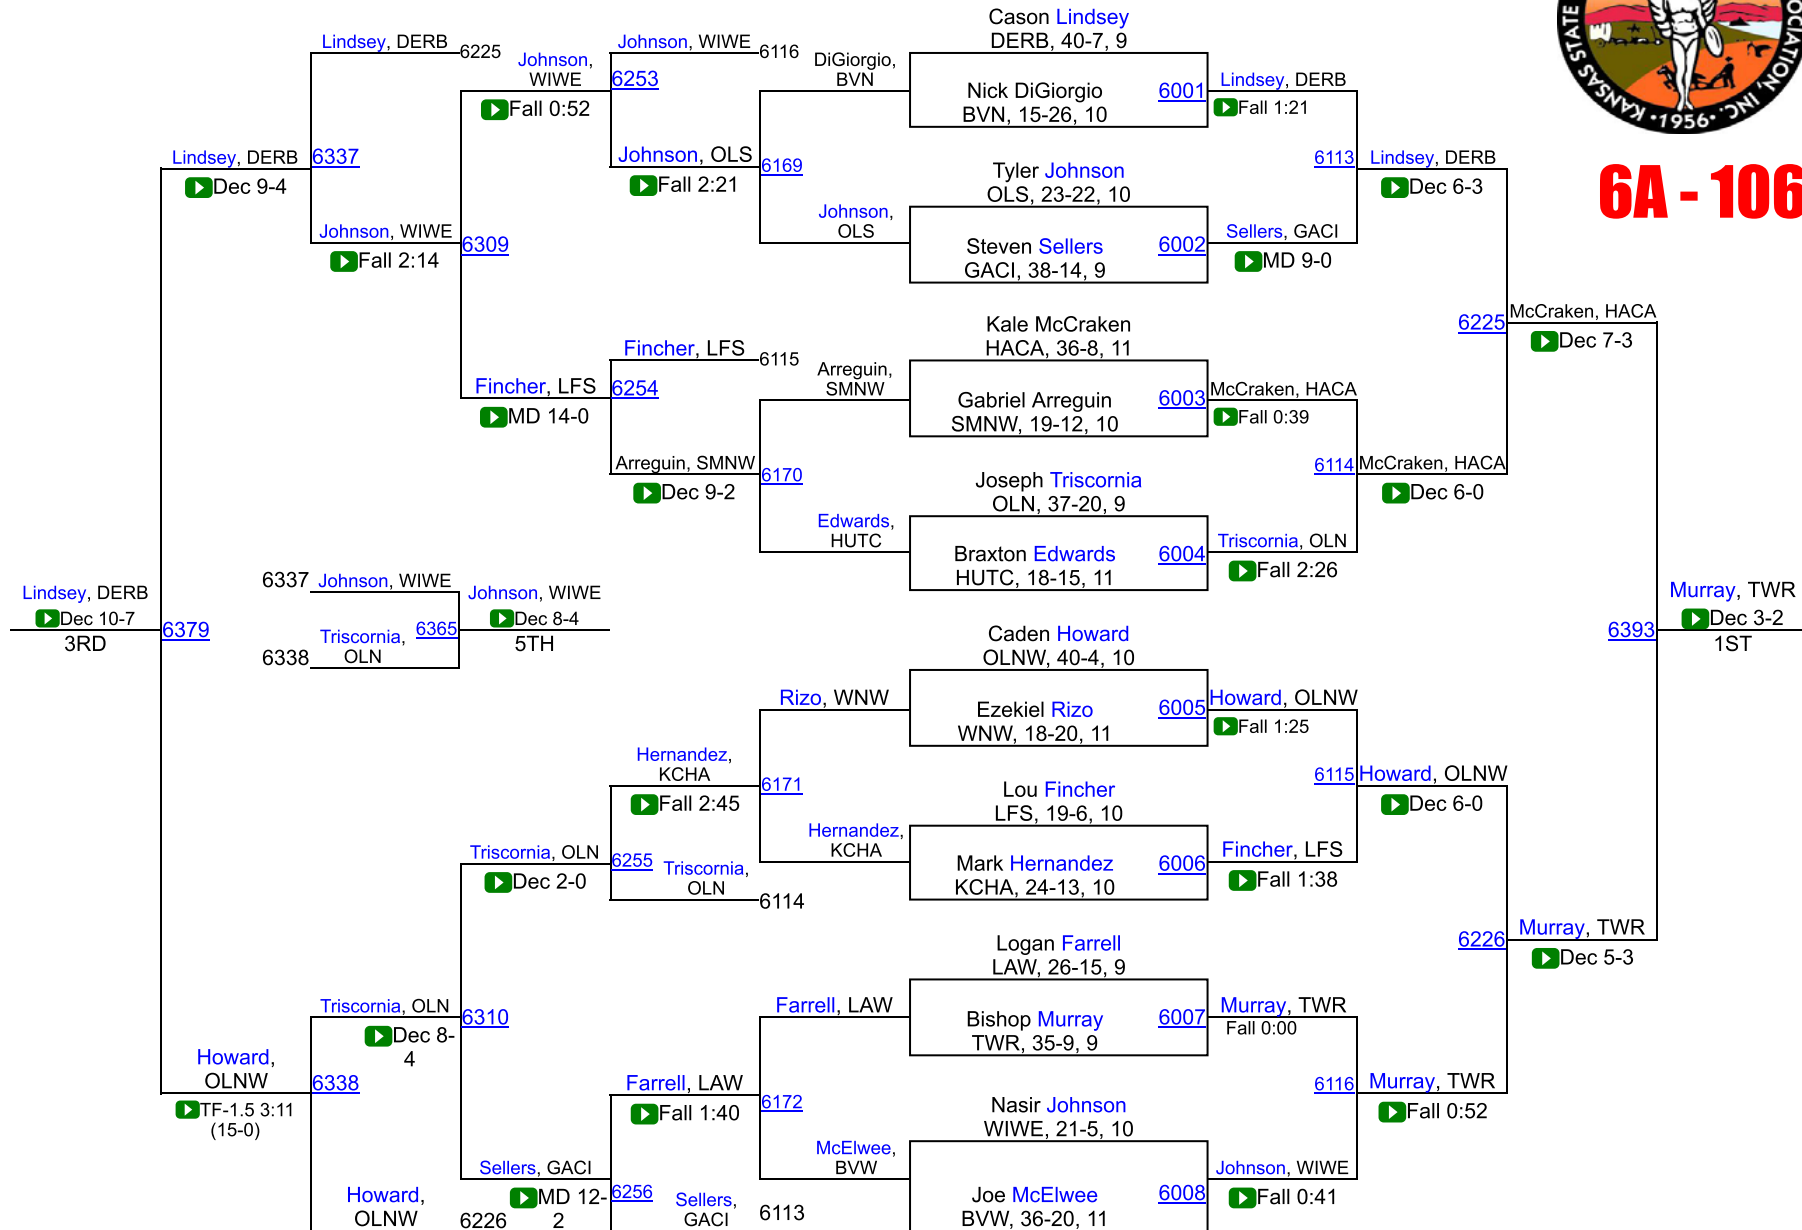

22	Wichita-West	19.0
23	BV West	16.0
24	BV North	13.0
25	SM West	12.0
26	KC Harmon	9.0
27	Olathe East	7.0
27	Topeka	7.0
29	SM North	5.0
29	Wichita-East	5.0
31	SM South	0.0

6A - 106