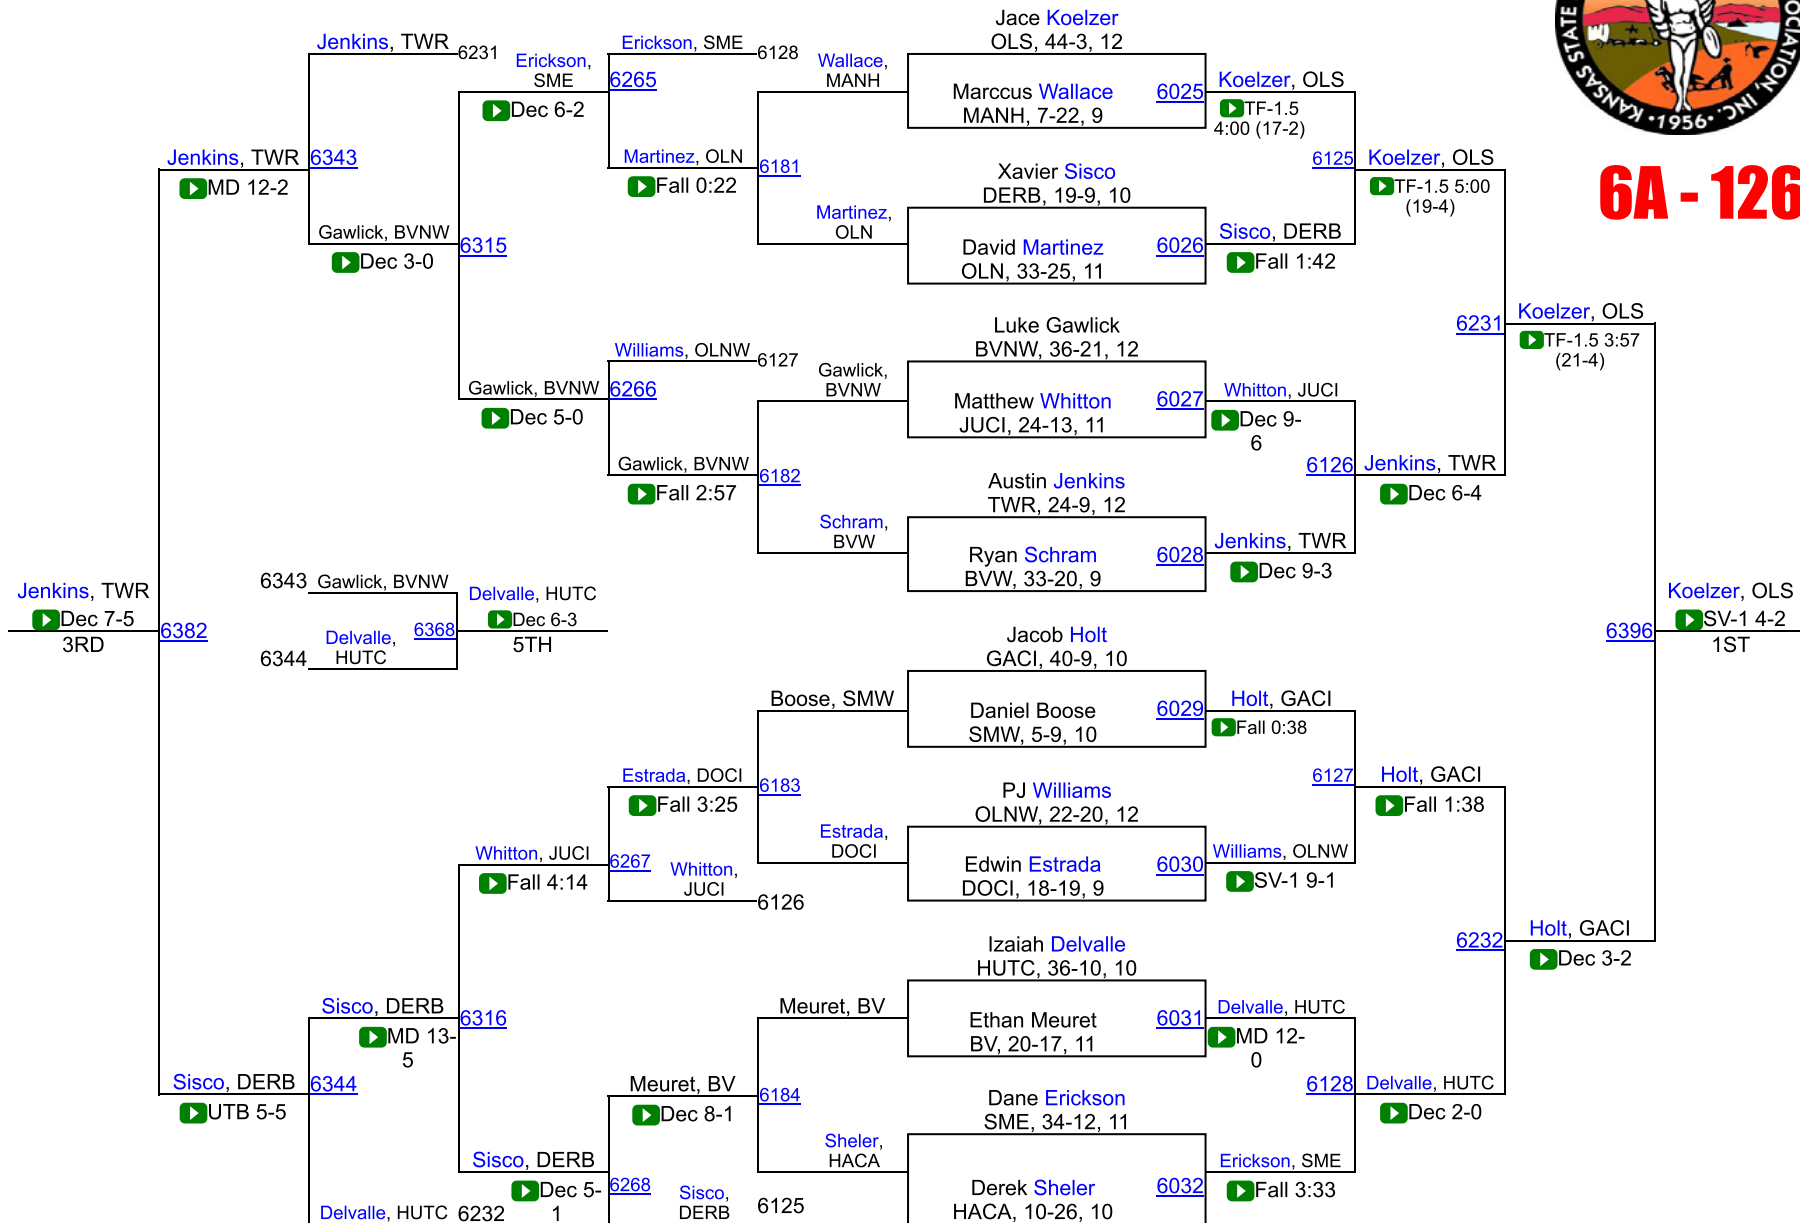

2018 KSHSAA 6A/5A Championships

6A - 126