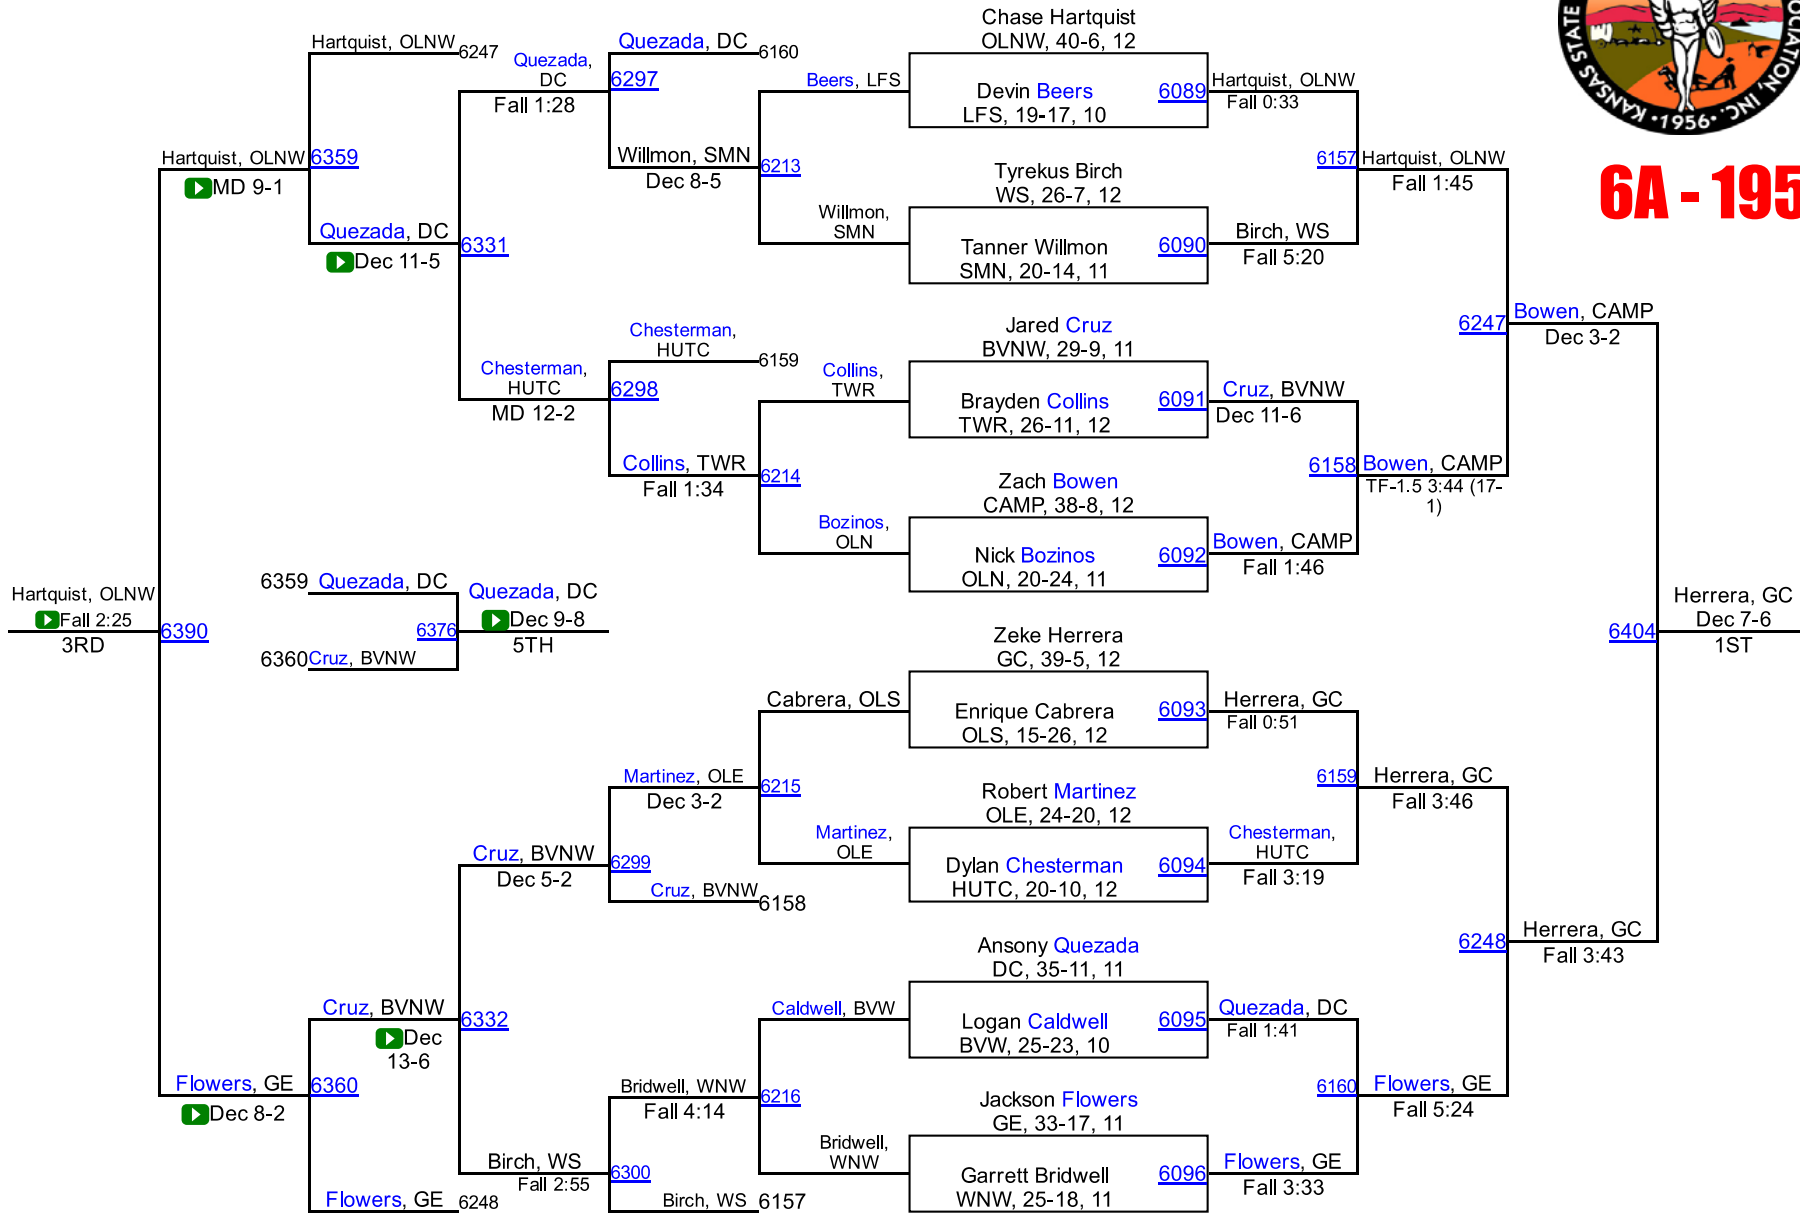

2017 KSHSAA 6A/5A Championships

6A - 152

2017 KSHSAA 6A/5A Championships

6A - 170

2017 KSHSAA 6A/5A Championships

6A - 195

2017 KSHSAA 6A/5A Championships

6A - 220