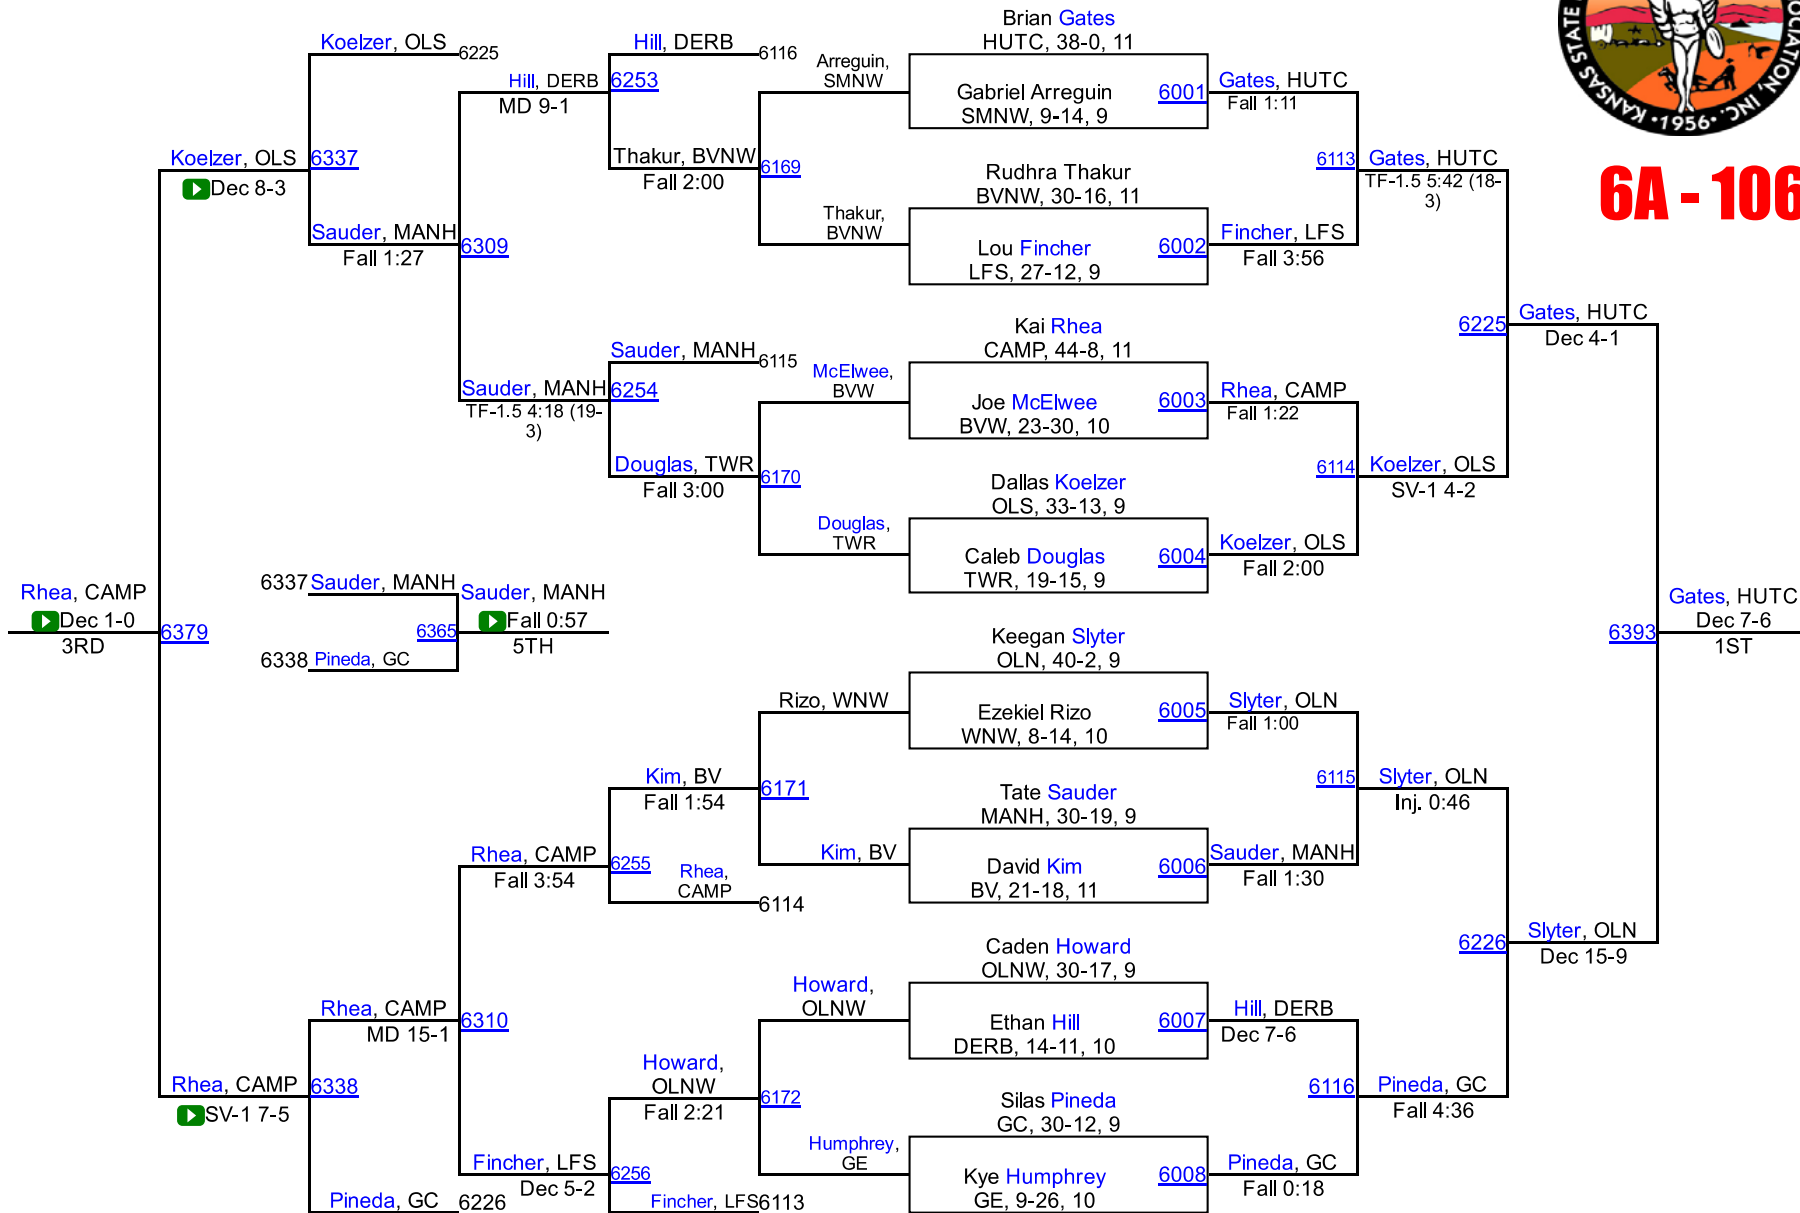

Team Scores

6A

1.	Manhattan	170.0
2.	Haysville-Campus	148.5
3.	Garden City	147.5
4.	Olathe North	142.5
5.	Derby	130.0
6.	Dodge City	103.0
7.	Topeka-Washburn Rural	88.0
8.	Wichita-South	87.5
9.	Olathe South	69.0
9.	Wichita-Northwest	69.0
11.	Junction City	67.0
12.	Gardner Edgerton	59.0
13.	BV Northwest	56.0
14.	Olathe NW	53.0
15.	Lawrence-Free State	50.0
16.	Hutchinson	45.5
17.	Lawrence High	41.0
18.	Blue Valley	36.5
19.	Wichita-West	31.0
20.	SM Northwest	23.0
21.	SM East	19.0
22.	KC Wyandotte	18.0
23.	Wichita-Southeast	17.5
24.	BV West	16.0
25.	Wichita-East	13.0
26.	SM South	12.5
27.	BV North	5.0
27.	SM West	5.0
29.	SM North	4.0
29.	Topeka	4.0
31.	Olathe East	2.0

6A - 106