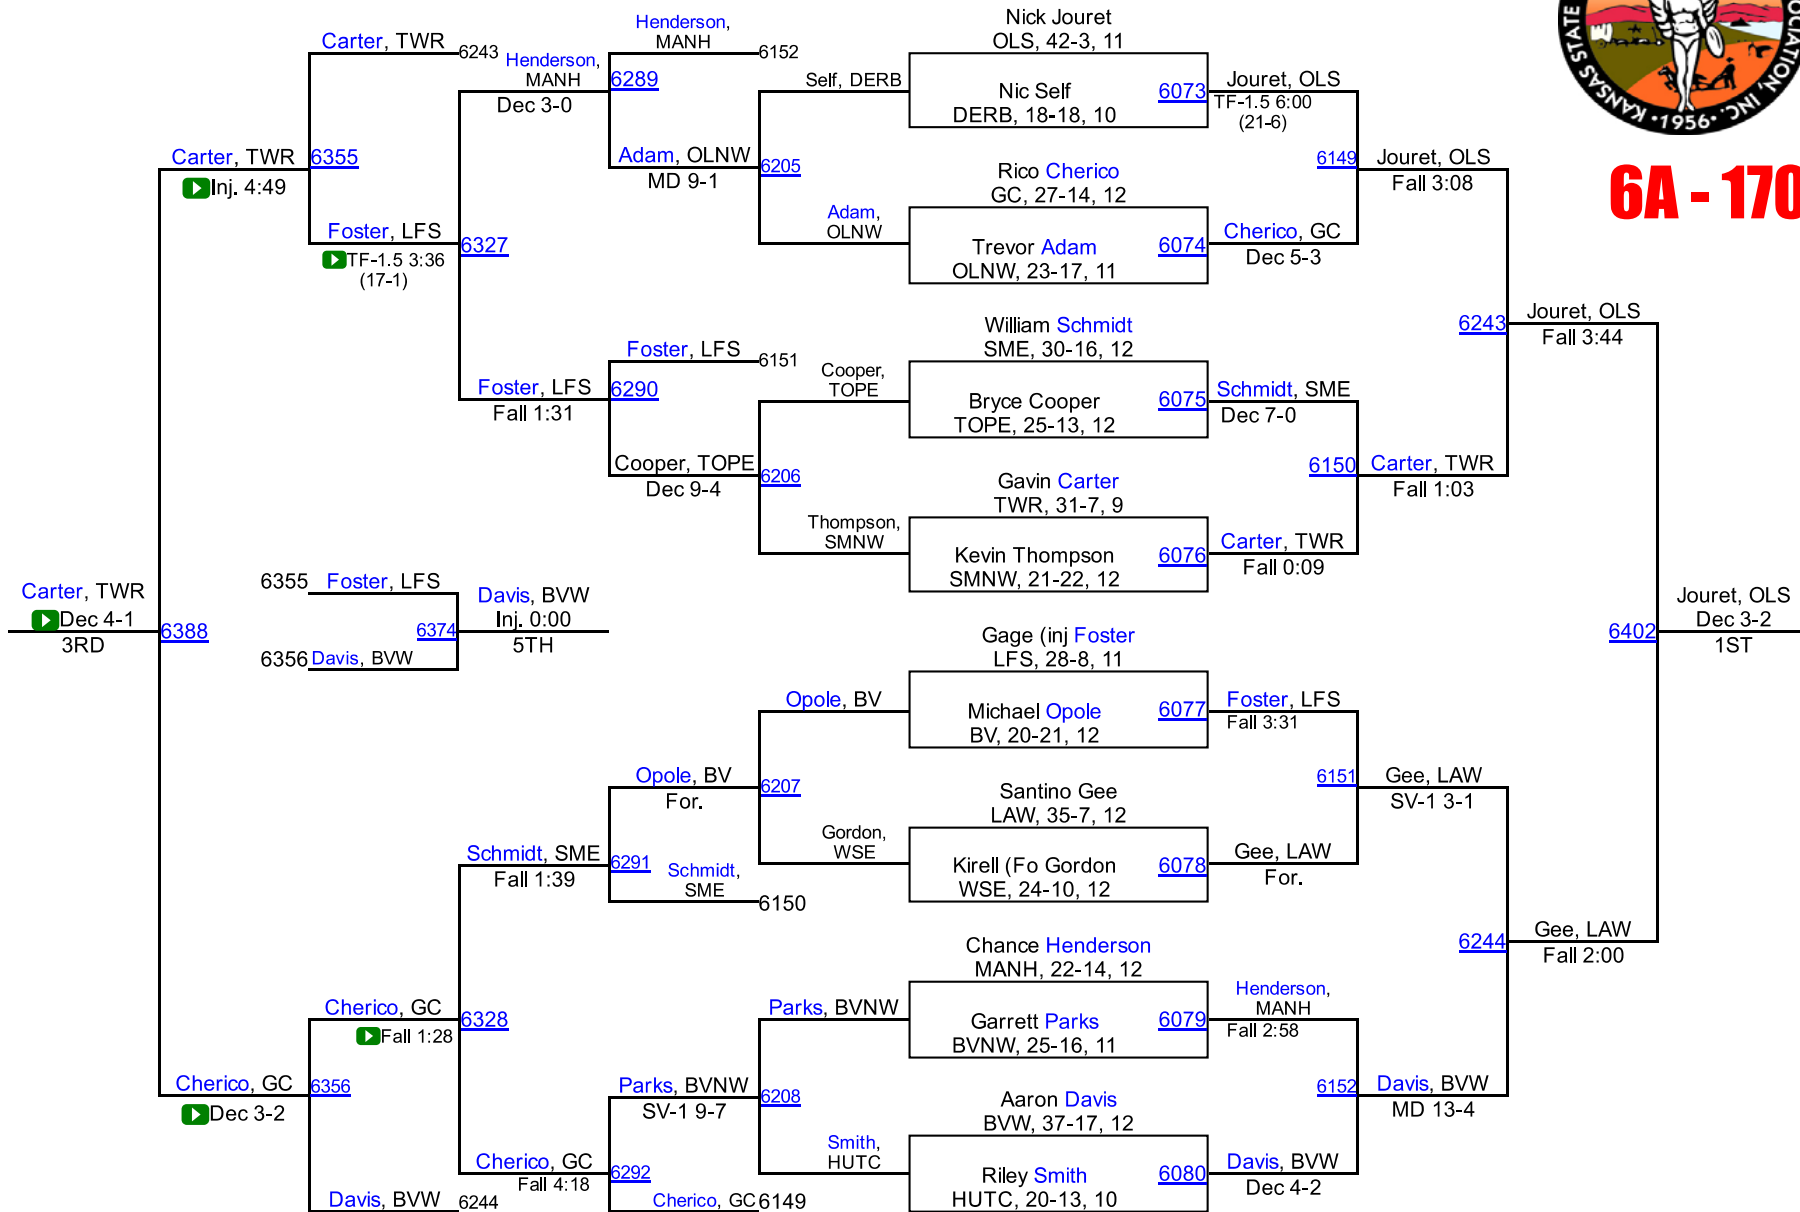

2017 KSHSAA 6A/5A Championships

6A - 152

2017 KSHSAA 6A/5A Championships

6A - 170

2017 KSHSAA 6A/5A Championships

6A - 195

2017 KSHSAA 6A/5A Championships

6A - 220