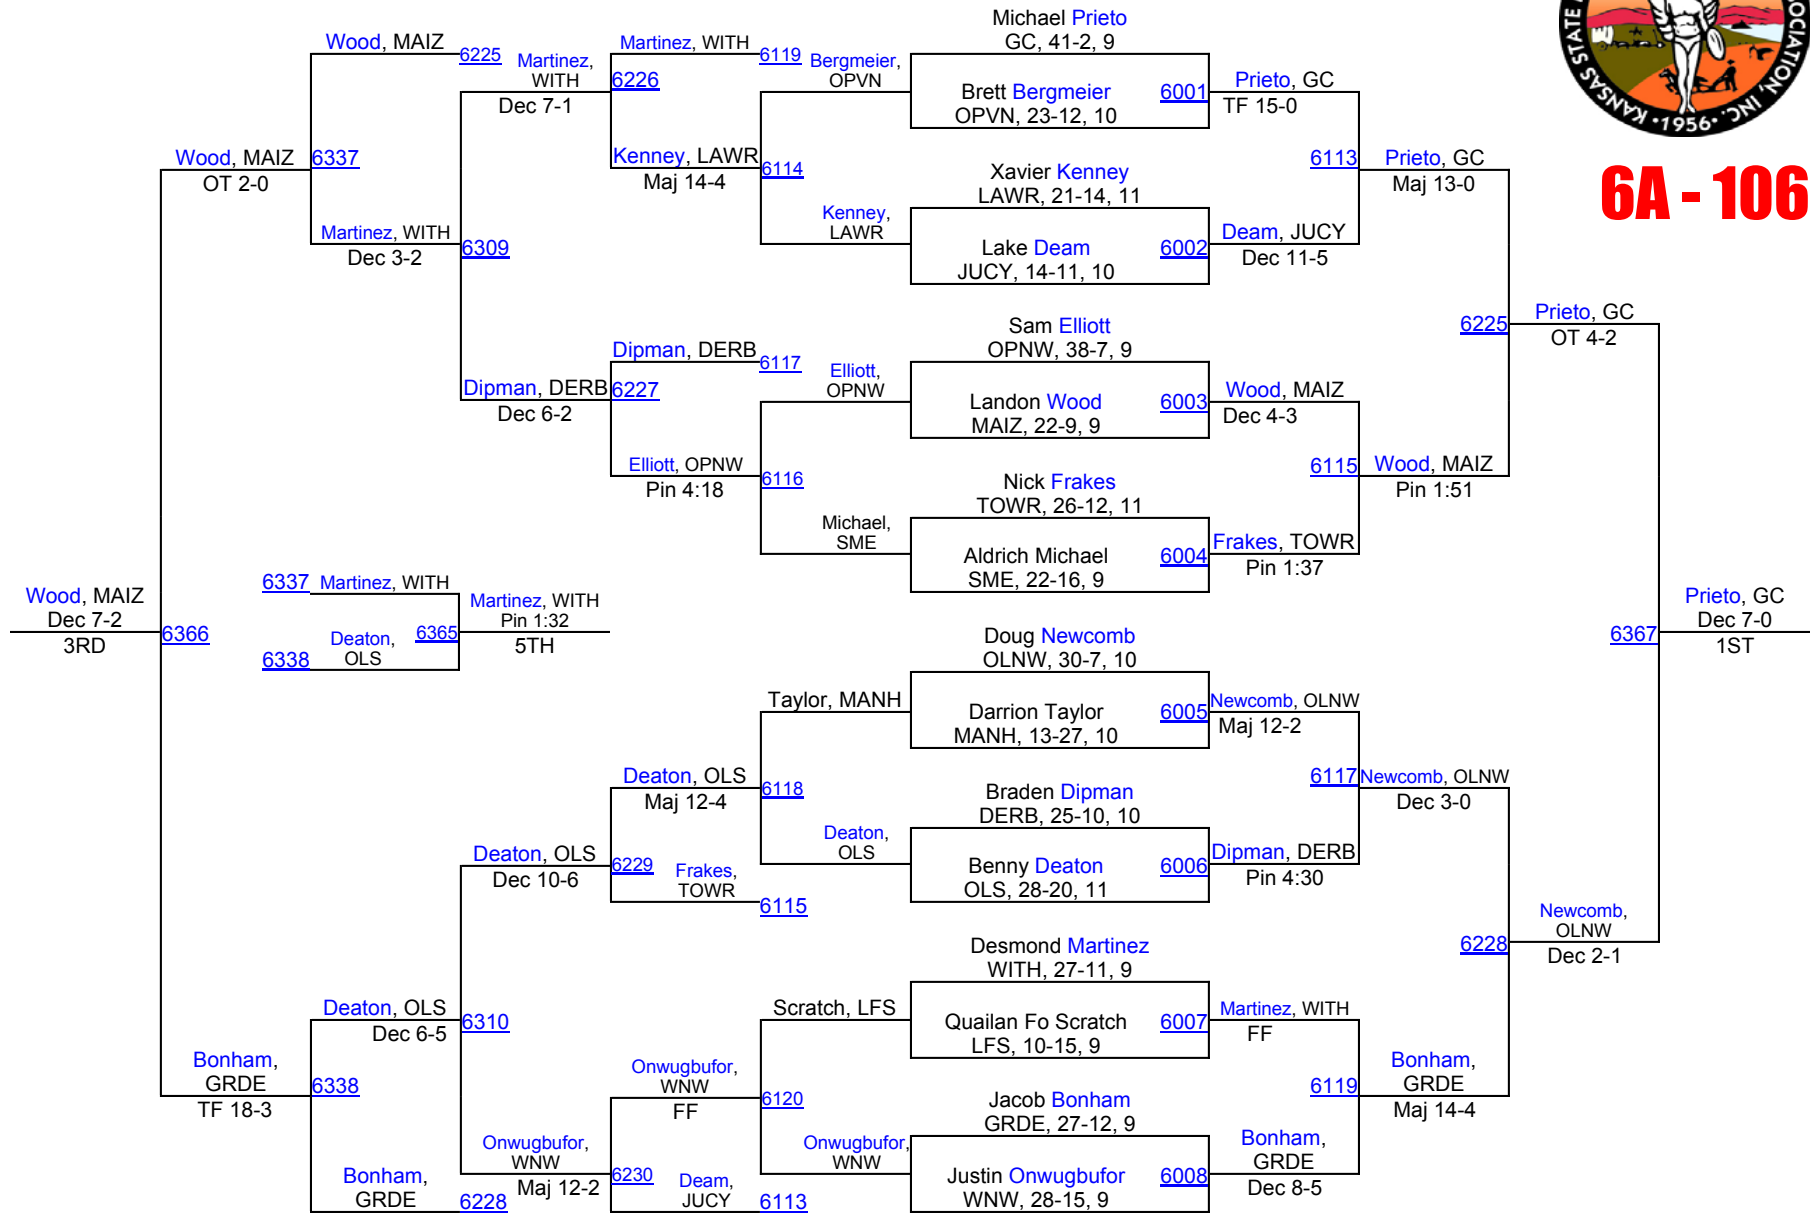

Team Scores

6A

1.	Garden City	173.5
2.	Junction City	125.5
3.	Derby	117.5
4.	Wichita-Northwest	107.5
5.	Gardner-Edgerton	106.5
6.	Manhattan	86.0
7.	Overland Park-Blue Valley West	71.0
8.	Lawrence	68.0
8.	SM West	68.0
10.	SM Northwest	67.0
11.	Wichita-Heights	63.5
12.	Wichita-South	63.0
13.	SM East	59.5
14.	Topeka	59.0
15.	Dodge City	49.5
16.	Stilwell-Blue Valley	45.0
17.	Maize	43.0
18.	Olathe-North	39.0
19.	Overland Park-Blue Valley Northwest	38.0
20.	Olathe-Northwest	36.0
21.	Hutchinson	33.0
22.	Wichita-Haysville-Campus	26.0
23.	Topeka-Washburn Rural	24.0
24.	SM North	17.0
25.	Olathe-East	16.5
26.	Overland Park-Blue Valley North	15.0
27.	Wichita-North	13.0
28.	Wichita-East	12.0
29.	Lawrence-Free State	8.0
30.	Olathe-South	7.0
31.	Wichita-Southeast	6.0
32.	Kansas City-Wyandotte	0.0

6A - 106