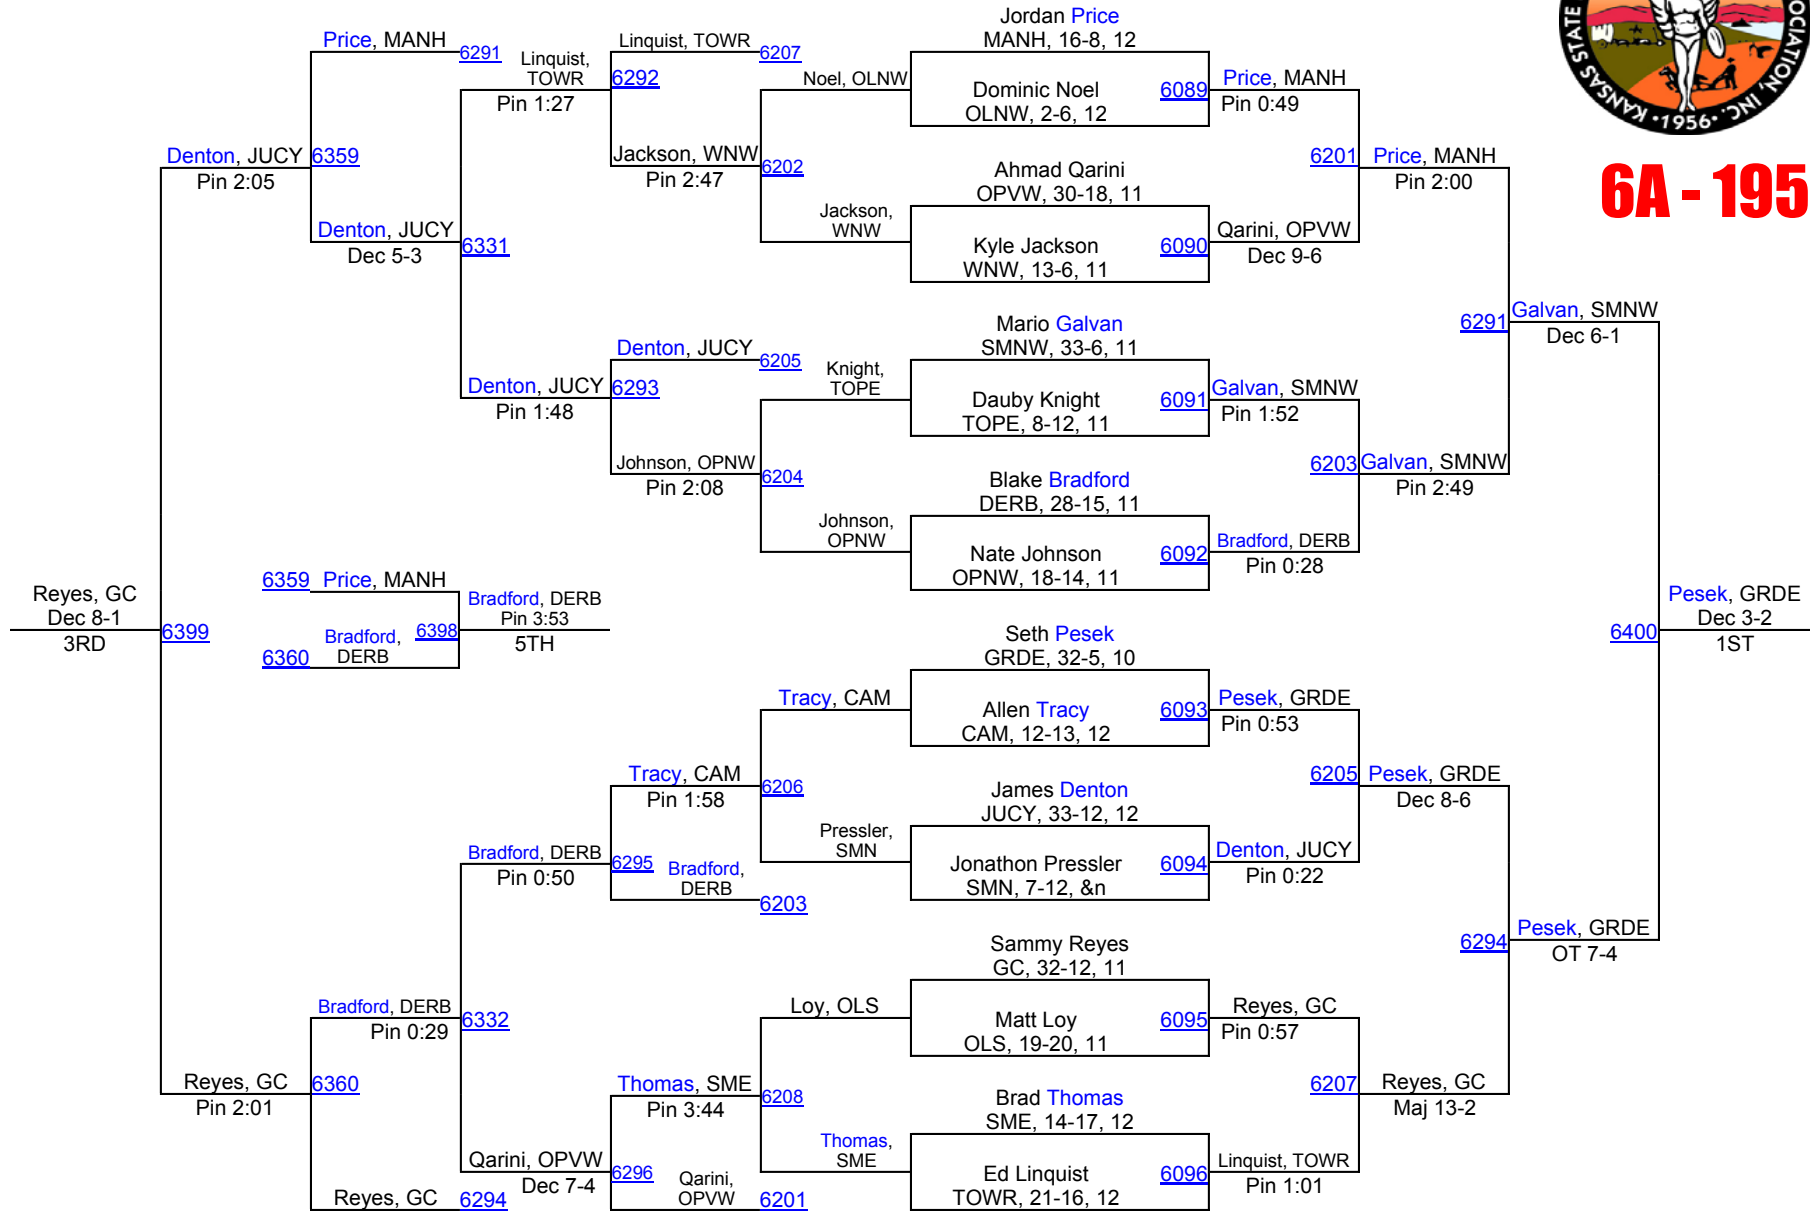

2013 KSHSAA 6A/5A Championships

6A - 145

2013 KSHSAA 6A/5A Championships

6A - 170

2013 KSHSAA 6A/5A Championships

6A - 182

2013 KSHSAA 6A/5A Championships

6A - 195