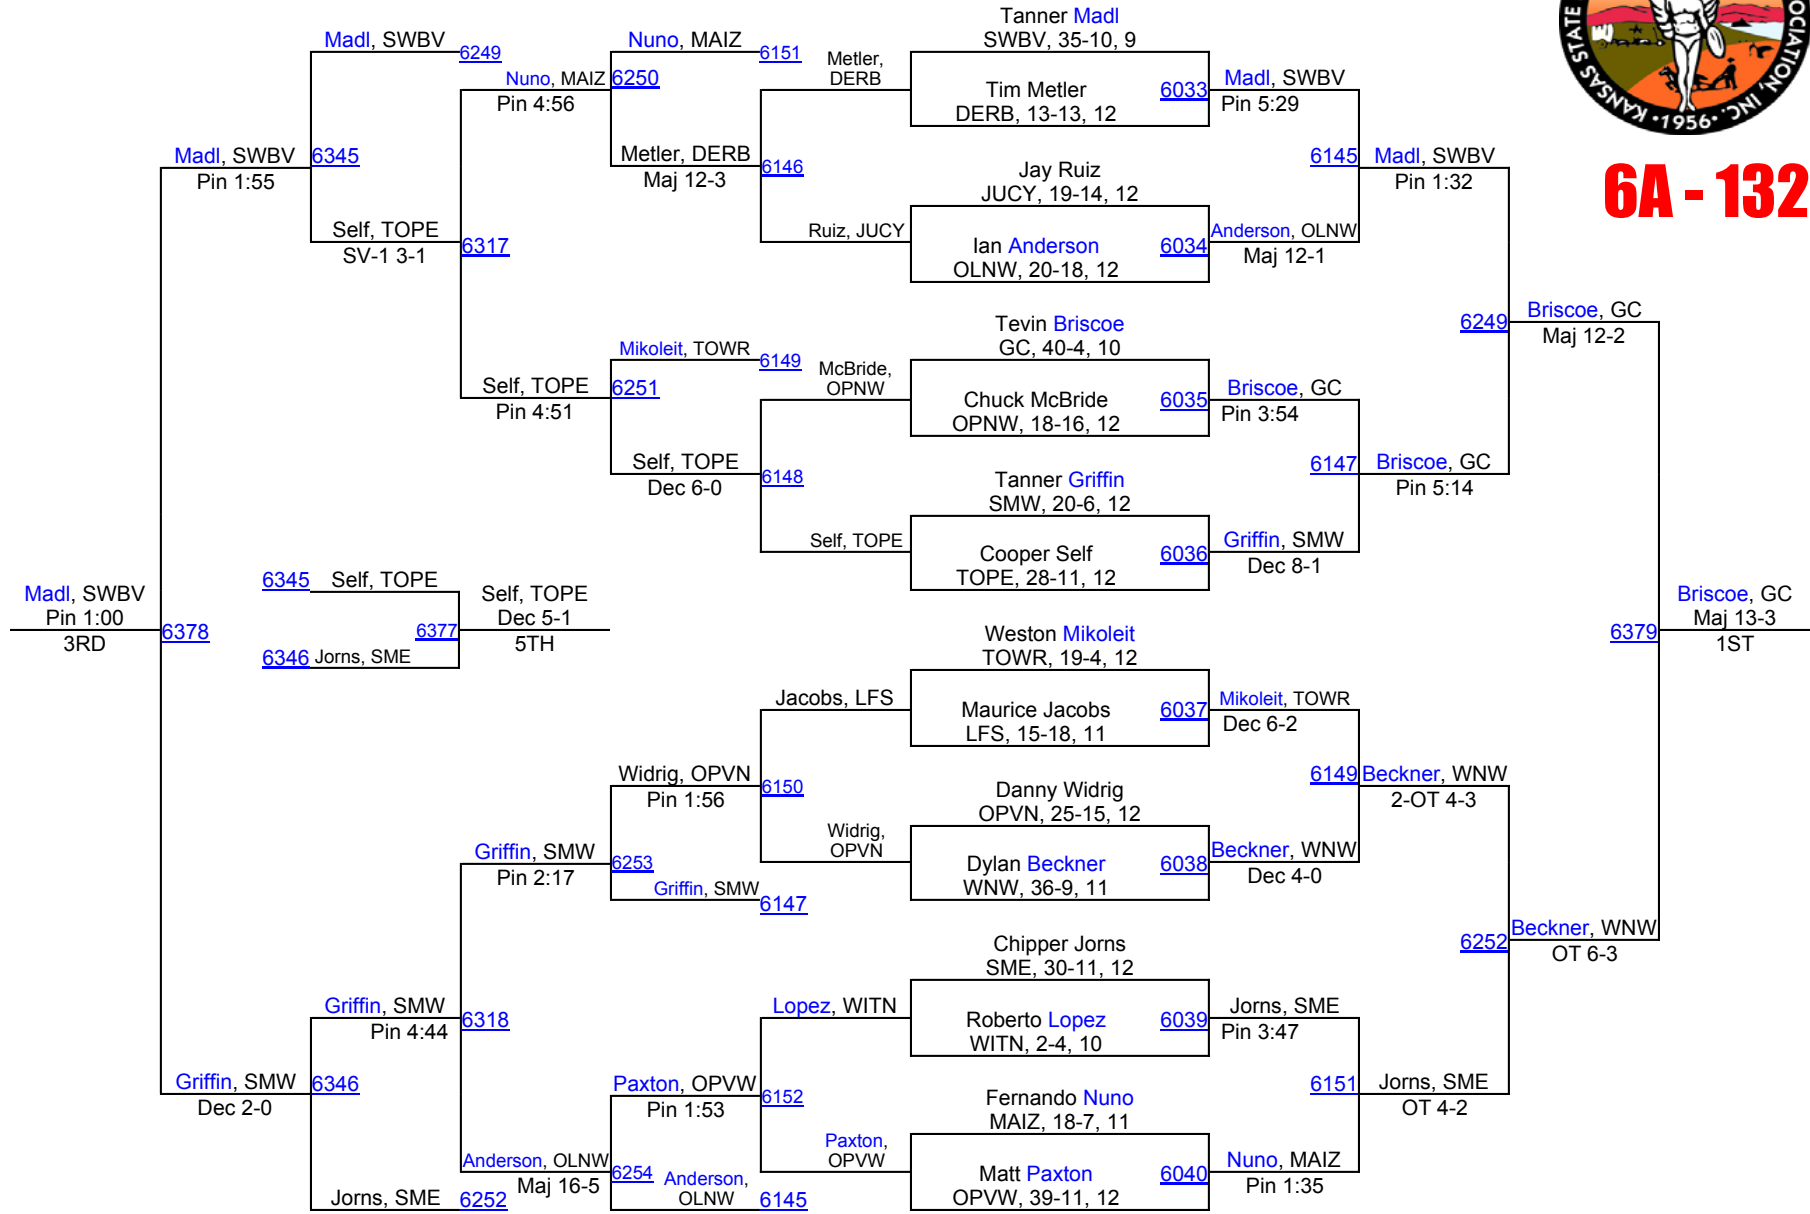

2013 KSHSAA 6A/5A Championships

6A - 106

2013 KSHSAA 6A/5A Championships

6A - 120

2013 KSHSAA 6A/5A Championships

6A - 126

2013 KSHSAA 6A/5A Championships

6A - 132