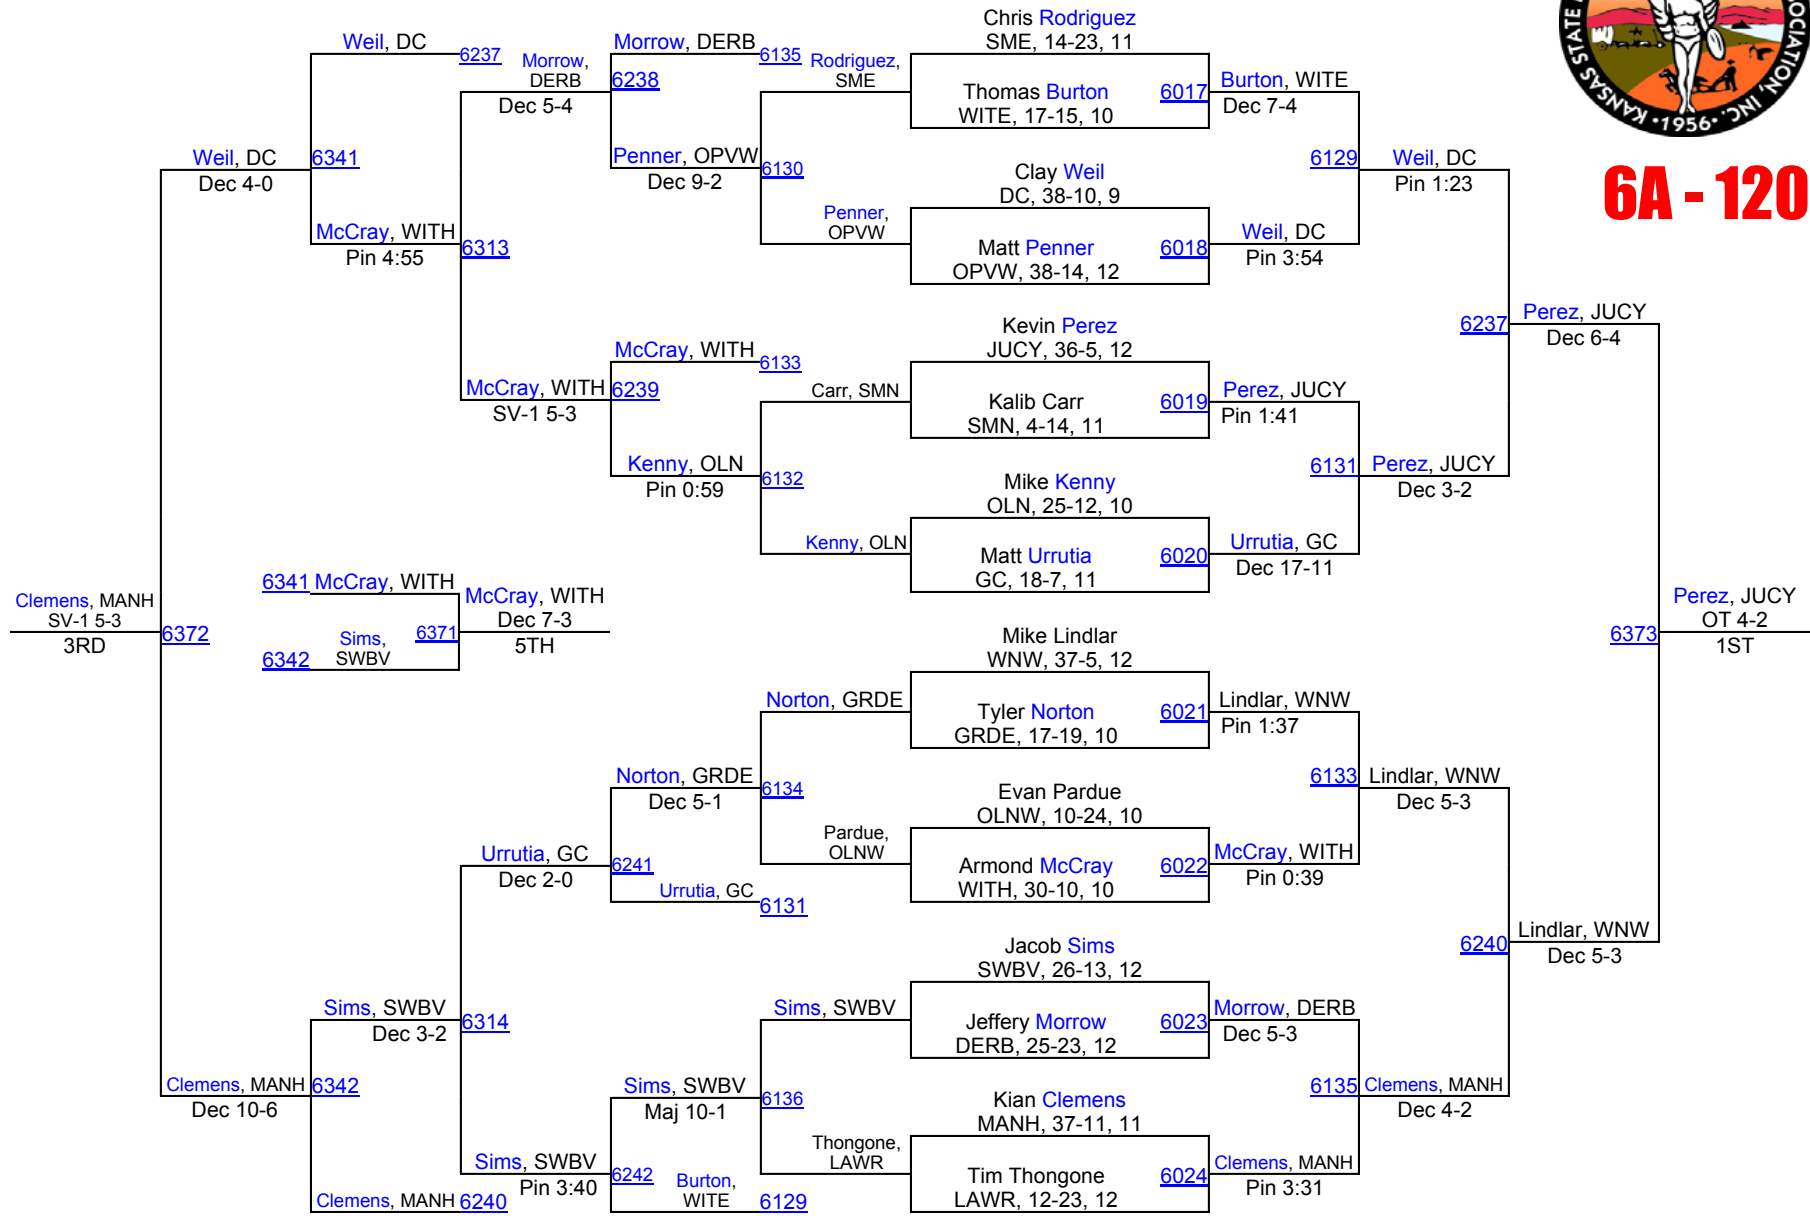

2013 KSHSAA 6A/5A Championships

6A - 106

2013 KSHSAA 6A/5A Championships

6A - 120

2013 KSHSAA 6A/5A Championships

6A - 126

2013 KSHSAA 6A/5A Championships

6A - 132