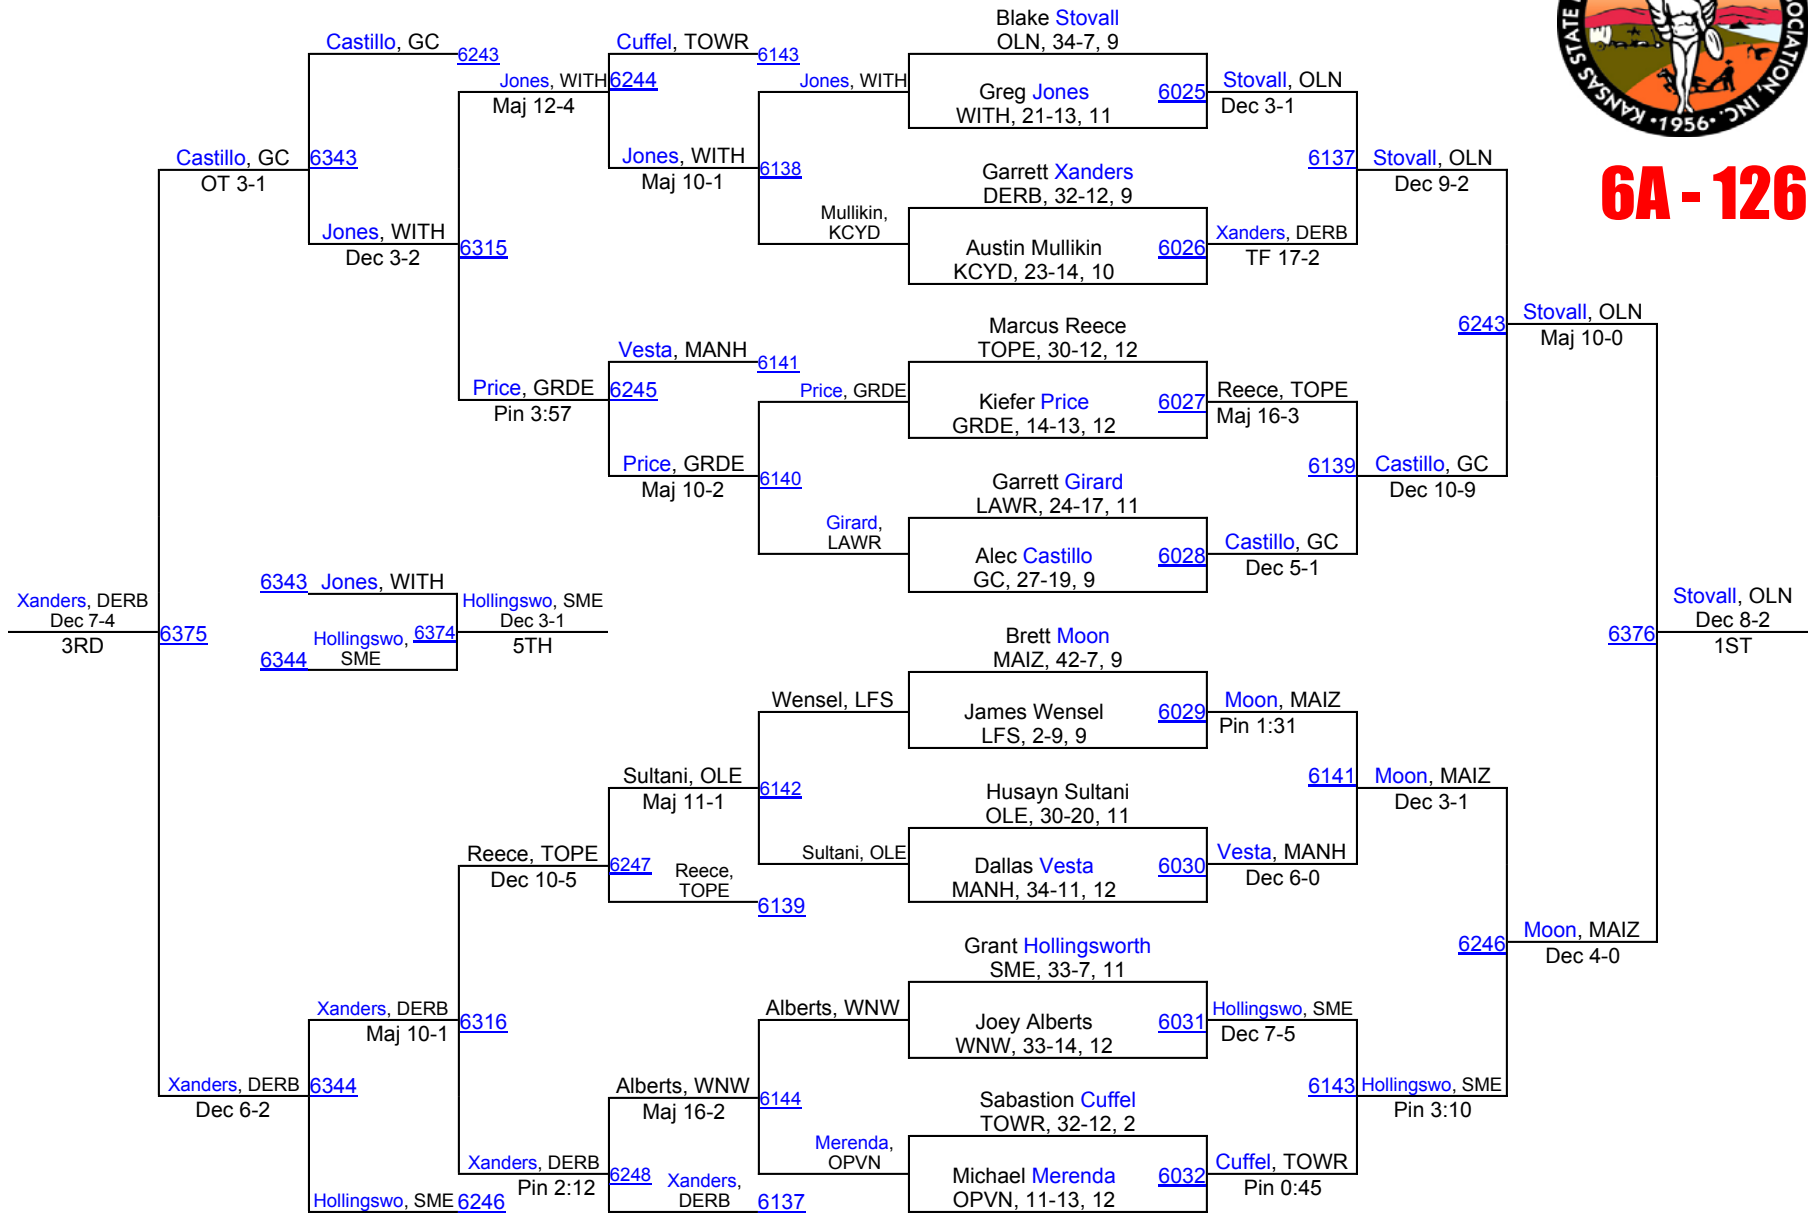

2013 KSHSAA 6A/5A Championships

6A - 106

2013 KSHSAA 6A/5A Championships

6A - 120

2013 KSHSAA 6A/5A Championships

6A - 126

2013 KSHSAA 6A/5A Championships

6A - 132