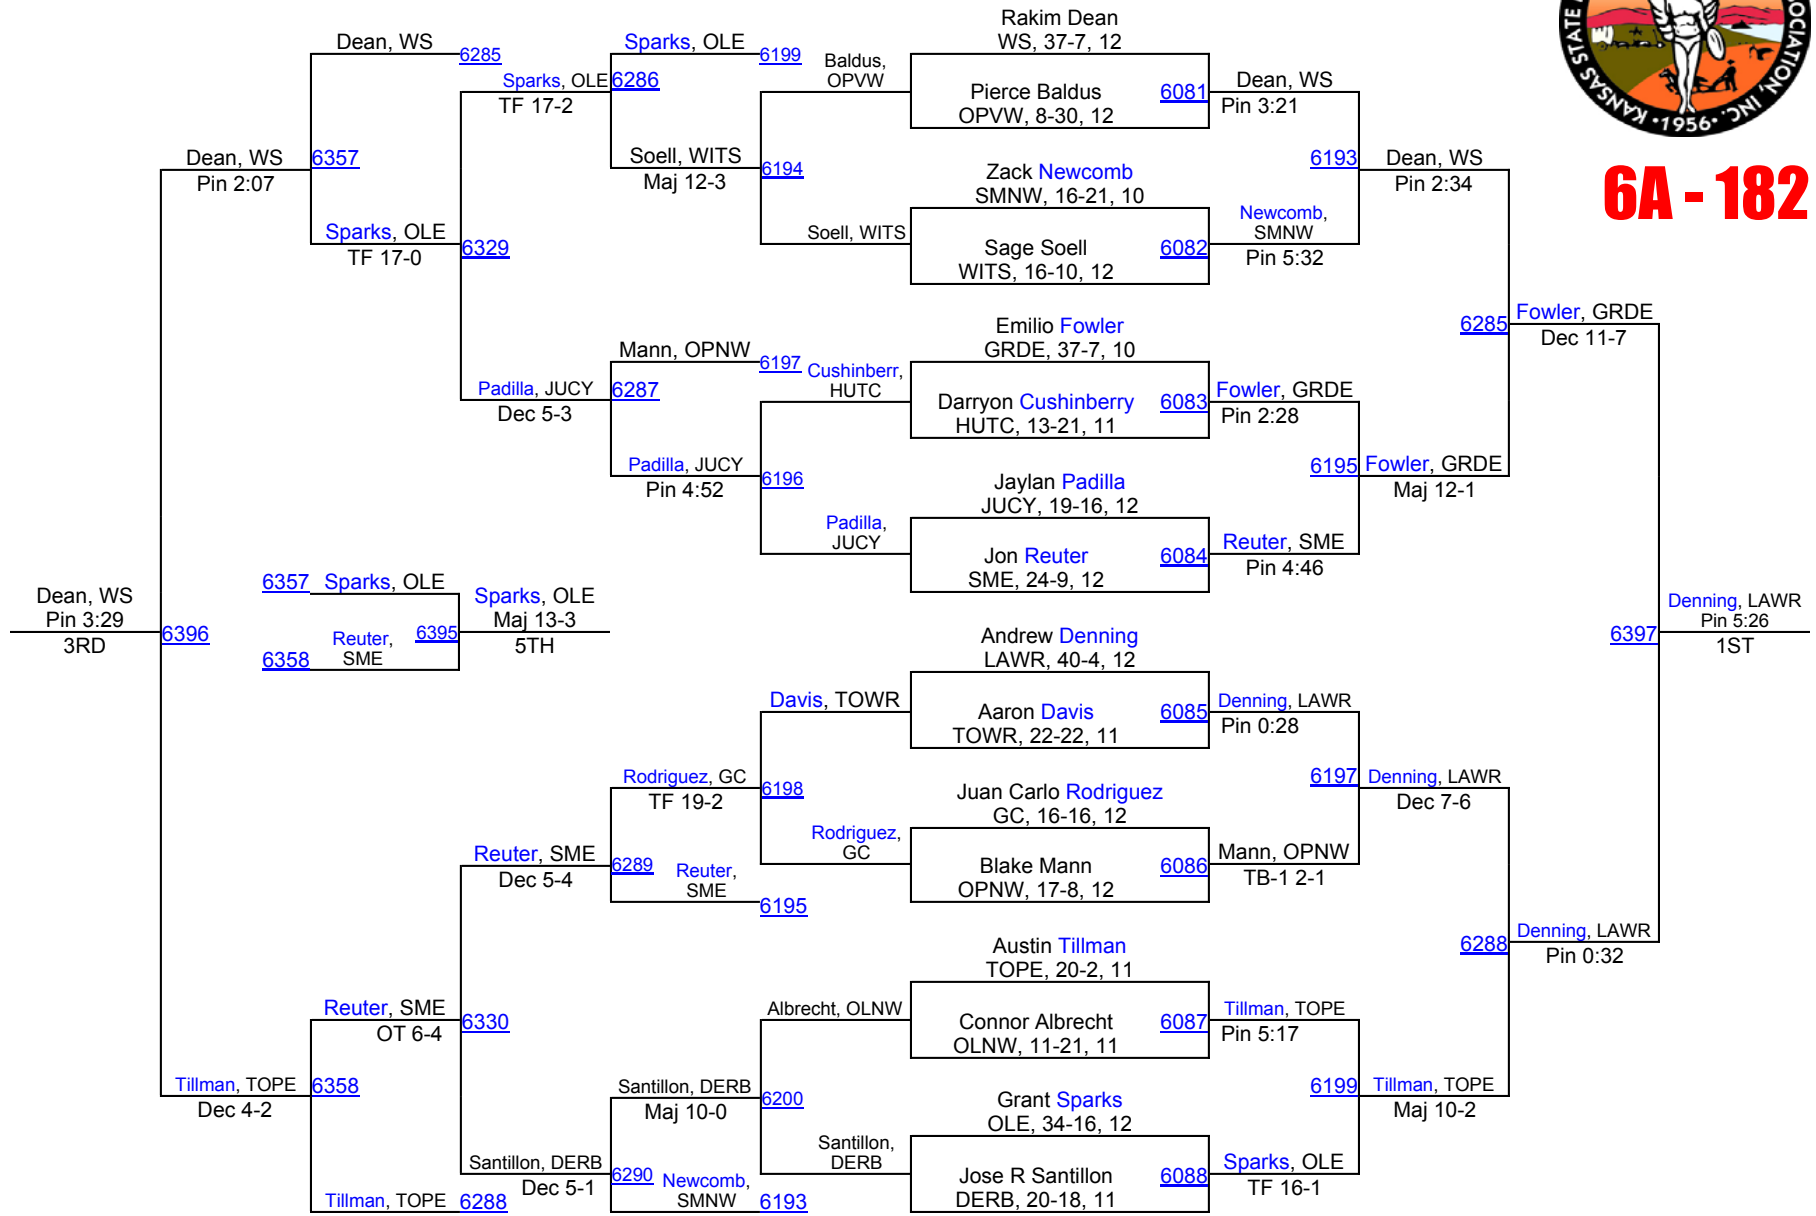

2013 KSHSAA 6A/5A Championships

6A - 145

2013 KSHSAA 6A/5A Championships

6A - 170

2013 KSHSAA 6A/5A Championships

6A - 182

2013 KSHSAA 6A/5A Championships

6A - 195