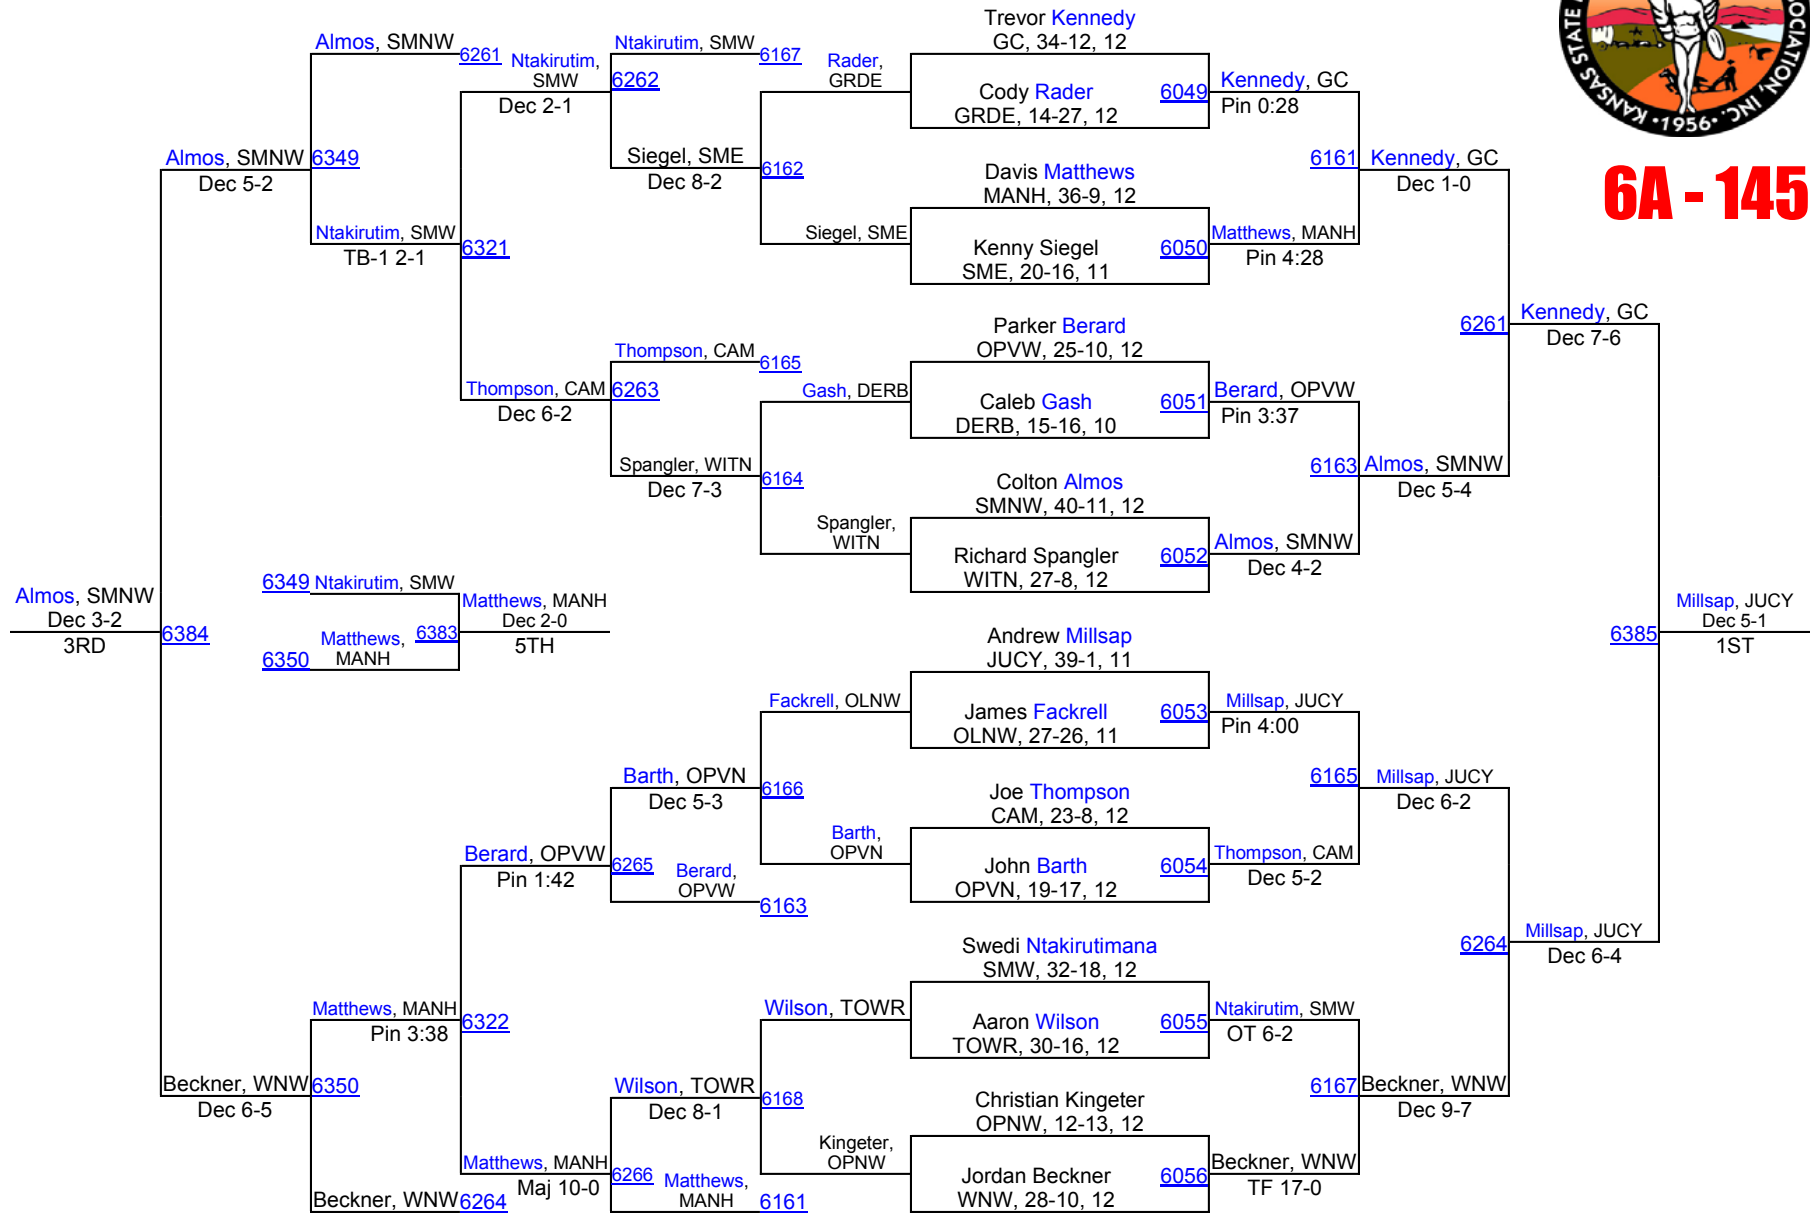

2013 KSHSAA 6A/5A Championships

6A - 145