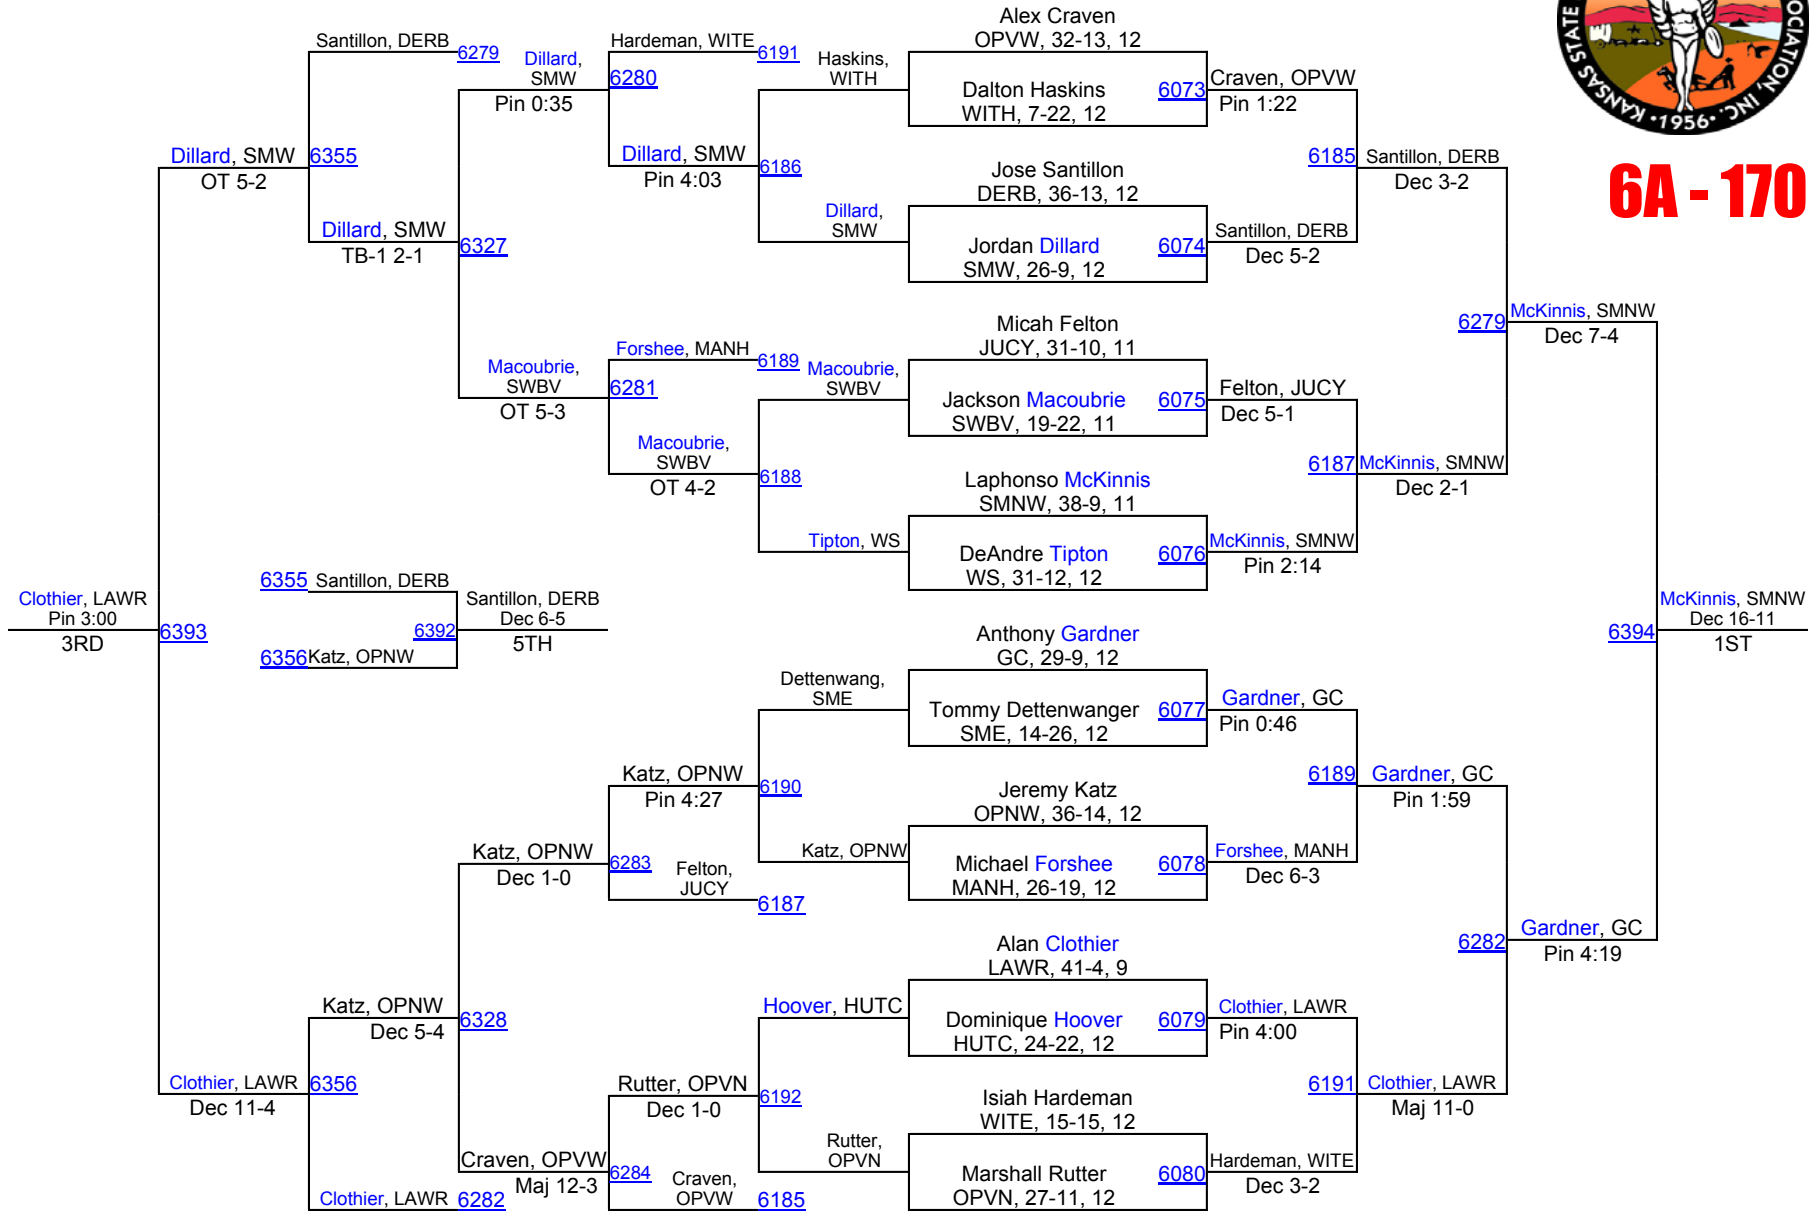

2013 KSHSAA 6A/5A Championships

6A - 145

2013 KSHSAA 6A/5A Championships

6A - 170

2013 KSHSAA 6A/5A Championships

6A - 182

2013 KSHSAA 6A/5A Championships

6A - 195