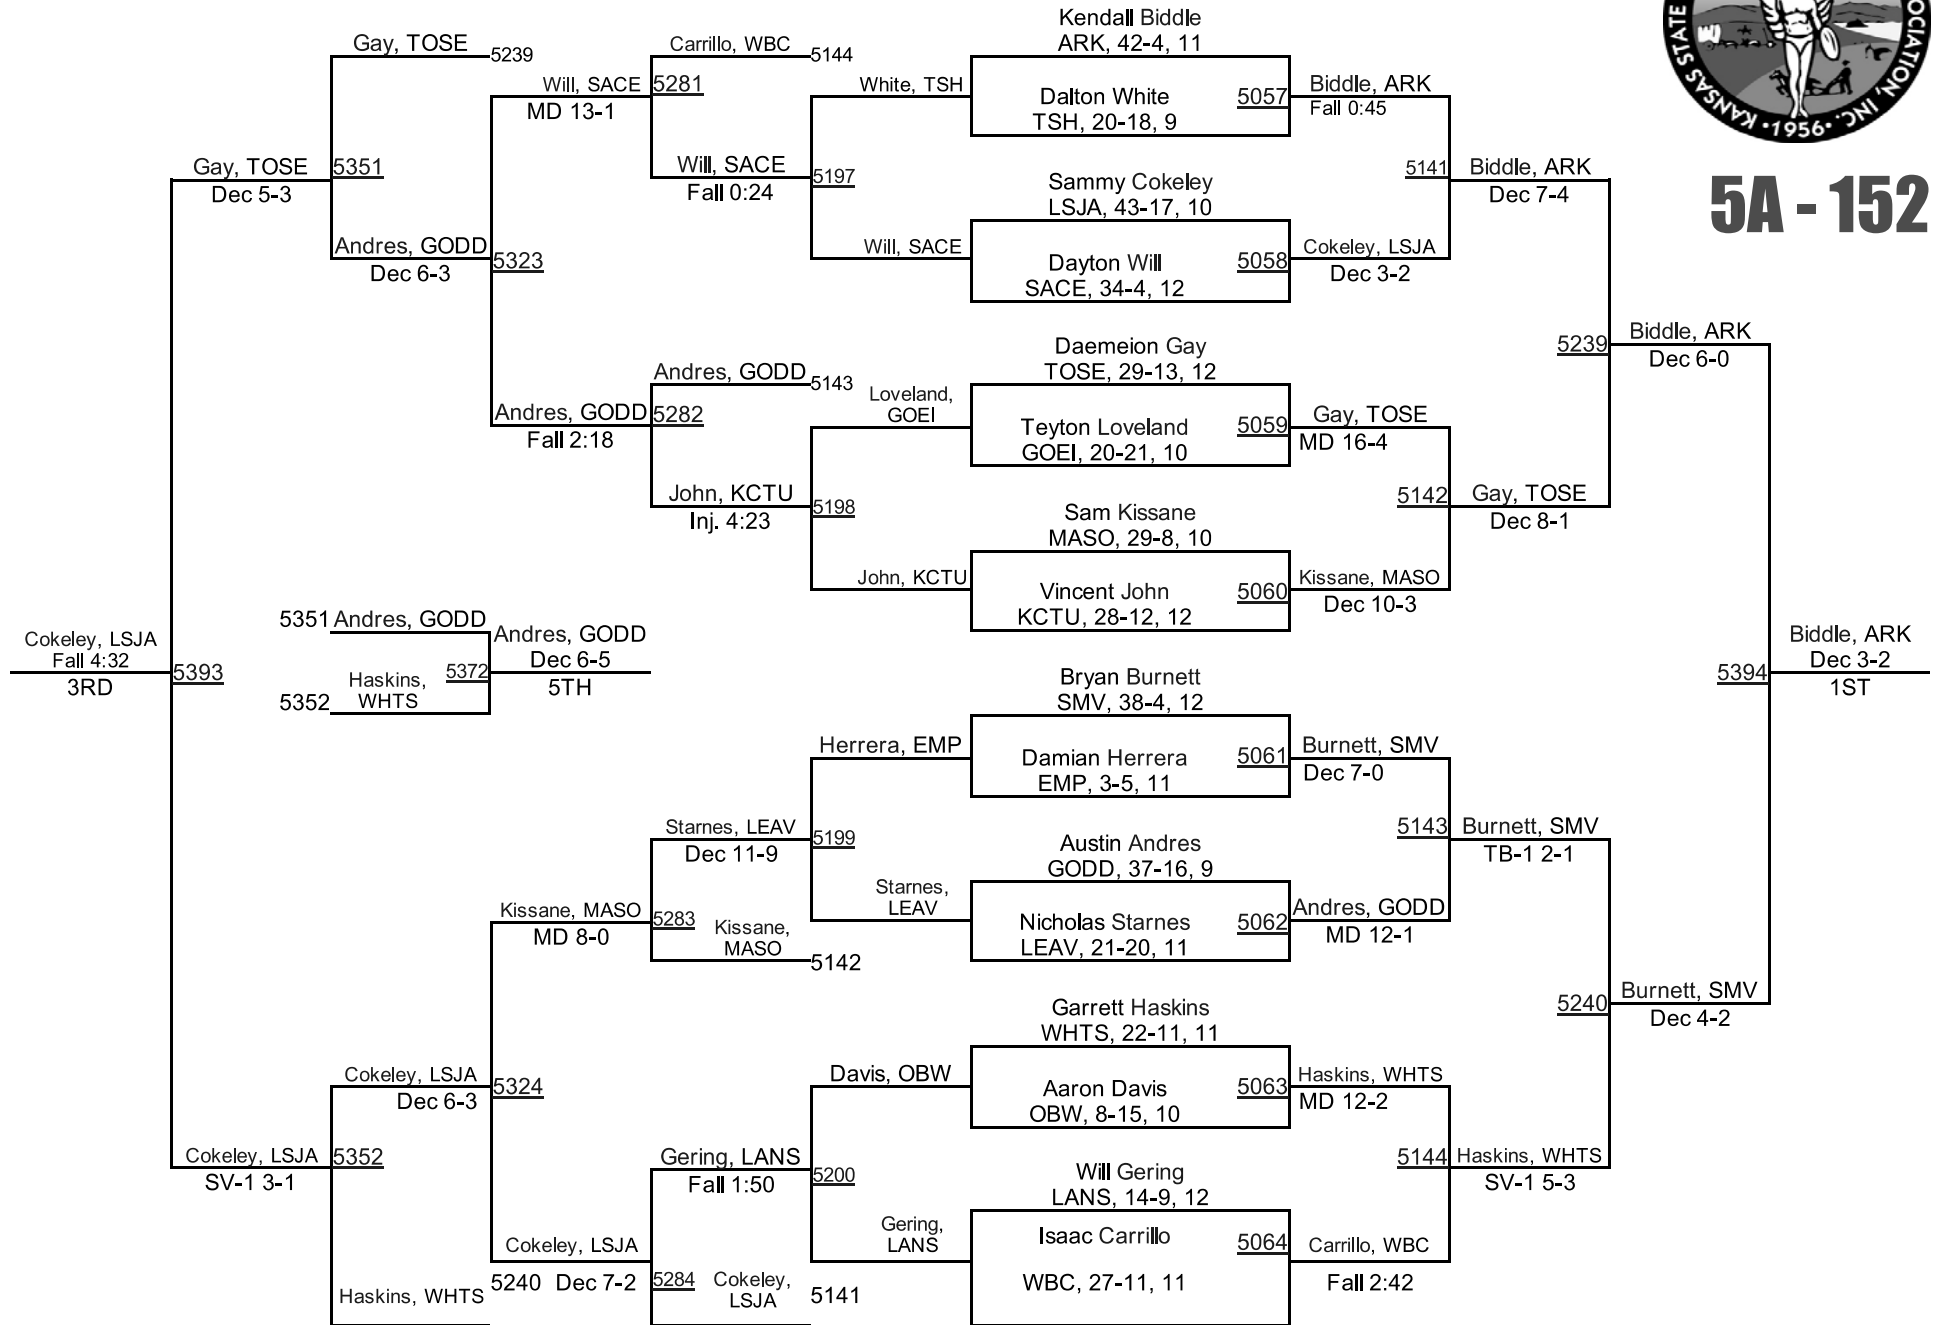

2015 KSHSAA 6A/5A Championships

5A - 132

2015 KSHSAA 6A/5A Championships

5A - 138

2015 KSHSAA 6A/5A Championships

5A - 145

2015 KSHSAA 6A/5A Championships

5A - 152