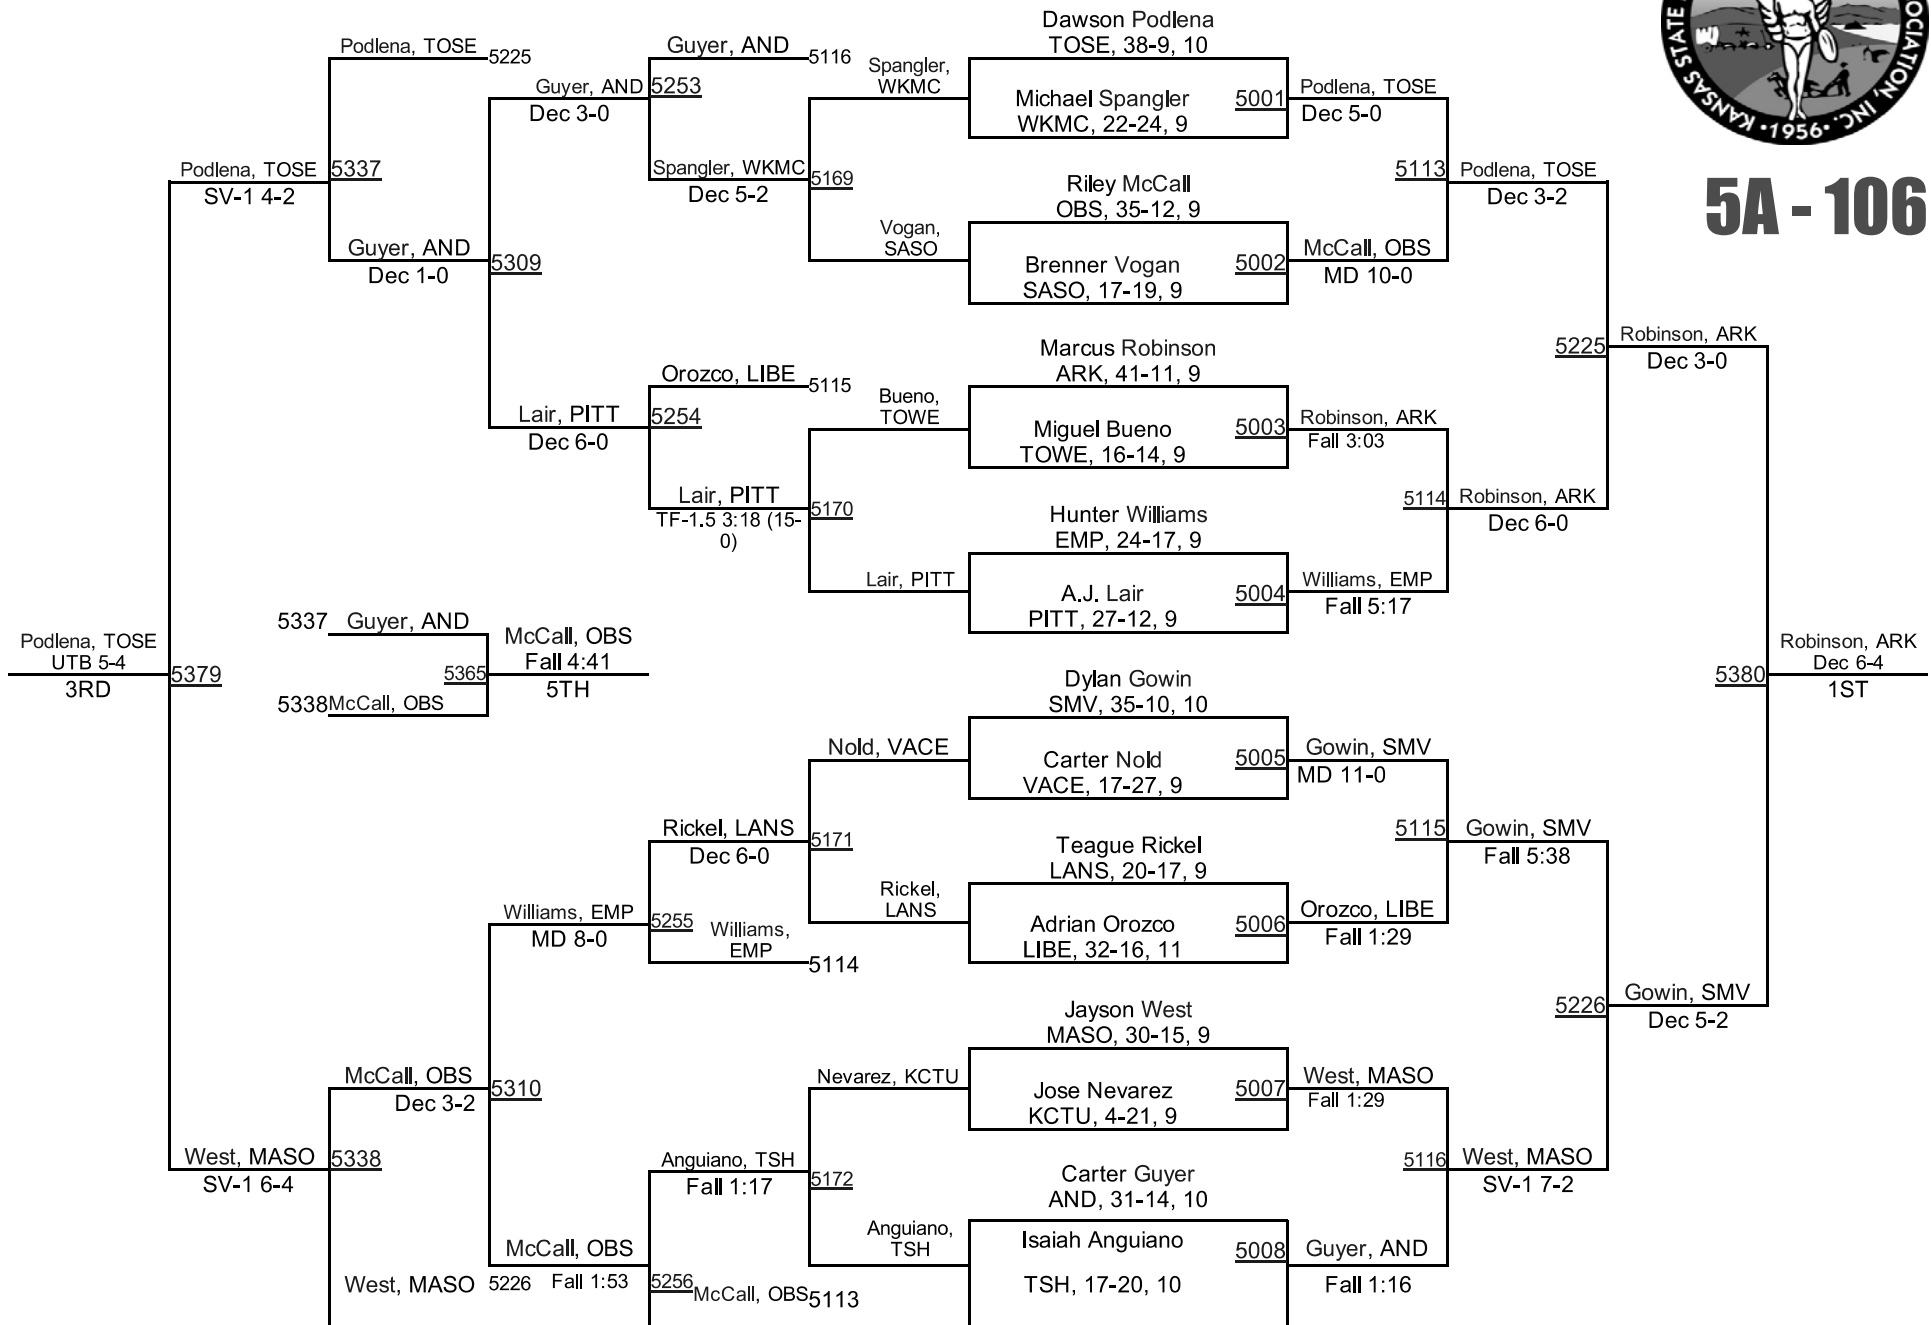

Team Scores

5A

1.	Goddard	201.0
2.	Lenexa-St. James Academy	148.0
3.	Shawnee-Mill Valley	130.5
4.	Arkansas City	113.5
5.	Topeka Seaman	86.0
6.	Emporia	77.0
7.	Andover	70.0
8.	Lansing	63.5
9.	Wichita Kapaun Mt. Carmel	63.0
10.	Wichita Bishop Carroll	60.0
11.	Salina Central	59.5
12.	Newton	51.0
12.	Tecumseh-Shawnee Heights	51.0
14.	Pittsburg	50.5
15.	OP-Blue Valley Southwest	49.0
16.	Liberal	44.0
17.	Maize South	43.0
18.	Wichita Heights	39.0
19.	Valley Center	38.0
20.	Great Bend	34.5
21.	OP-St. Thomas Aquinas	33.5
22.	KC-Turner	26.0
22.	Salina South	26.0
24.	Andover Central	23.0
24.	Leavenworth	23.0
26.	KC-FL Schlagle	22.0
27.	Topeka Highland Park	7.0
28.	Goddard Eisenhower	3.0
28.	KC-Washington	3.0
30.	Topeka West	2.0
31.	OP-Blue Valley West	1.0

5A - 106