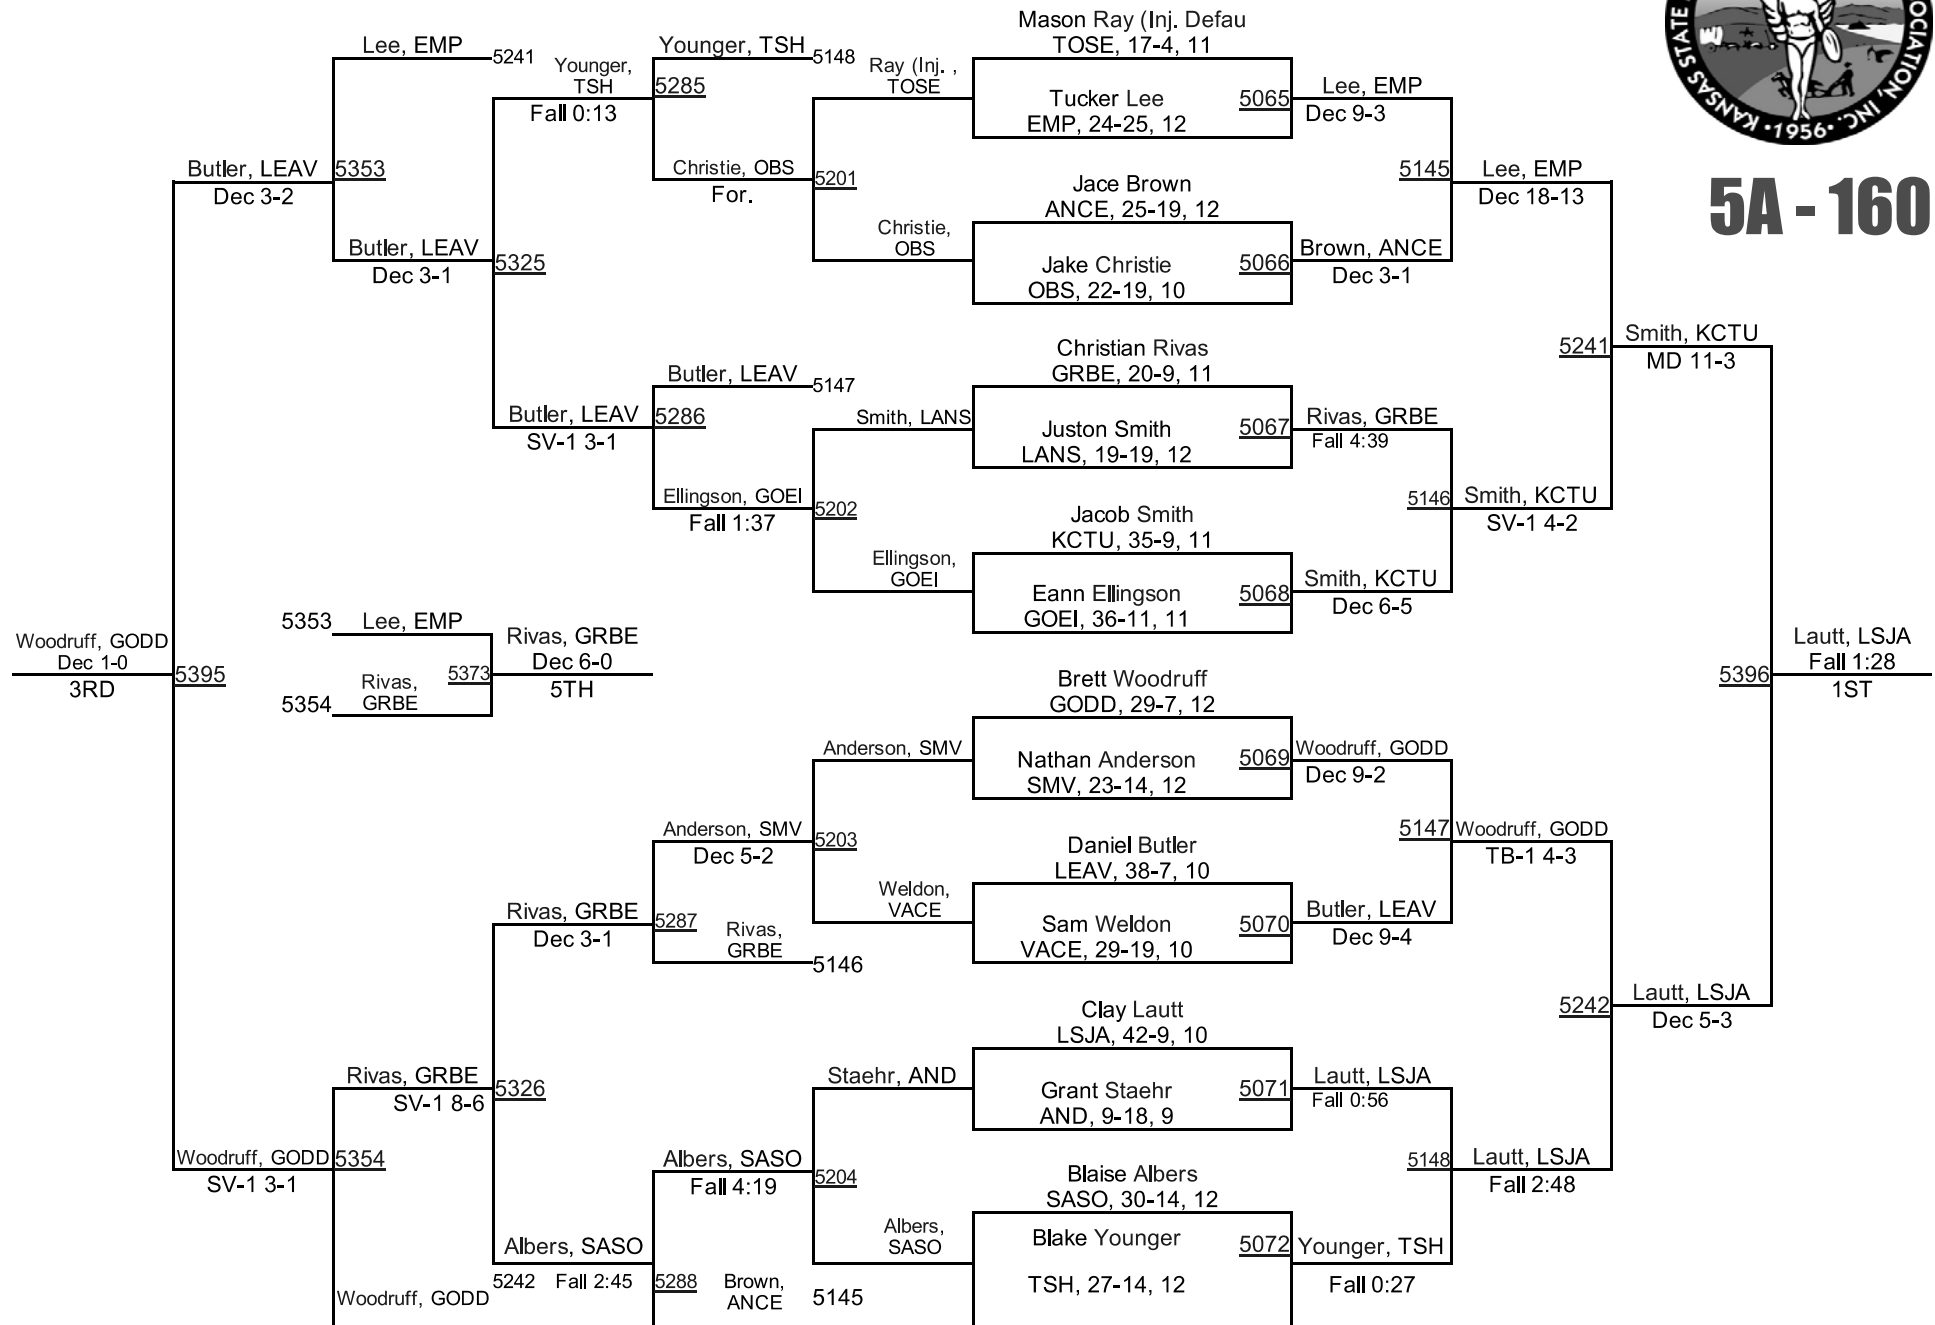

2015 KSHSAA 6A/5A Championships

5A - 160