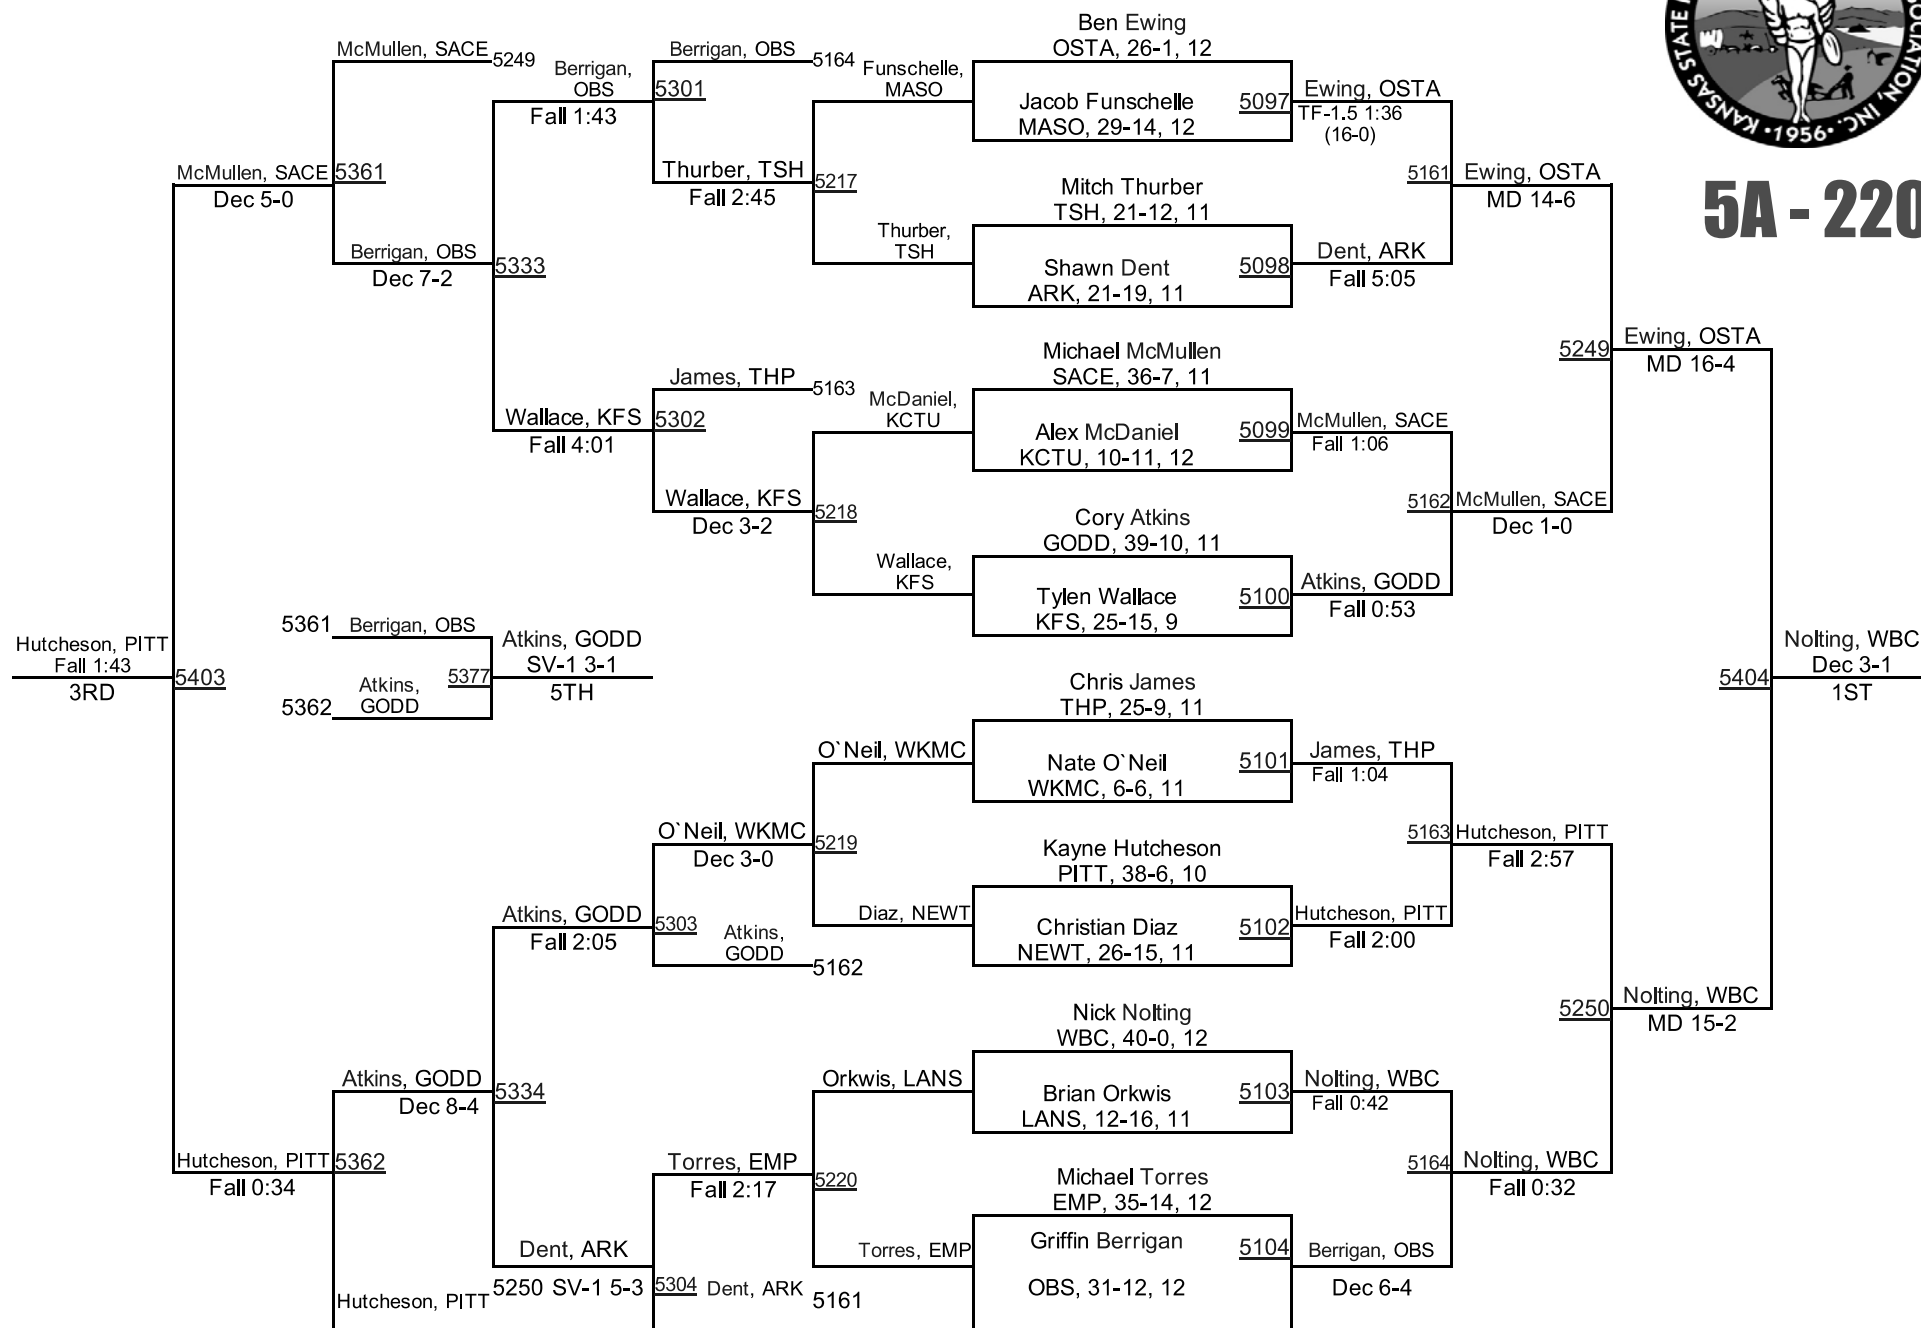

2015 KSHSAA 6A/5A Championships

5A - 220