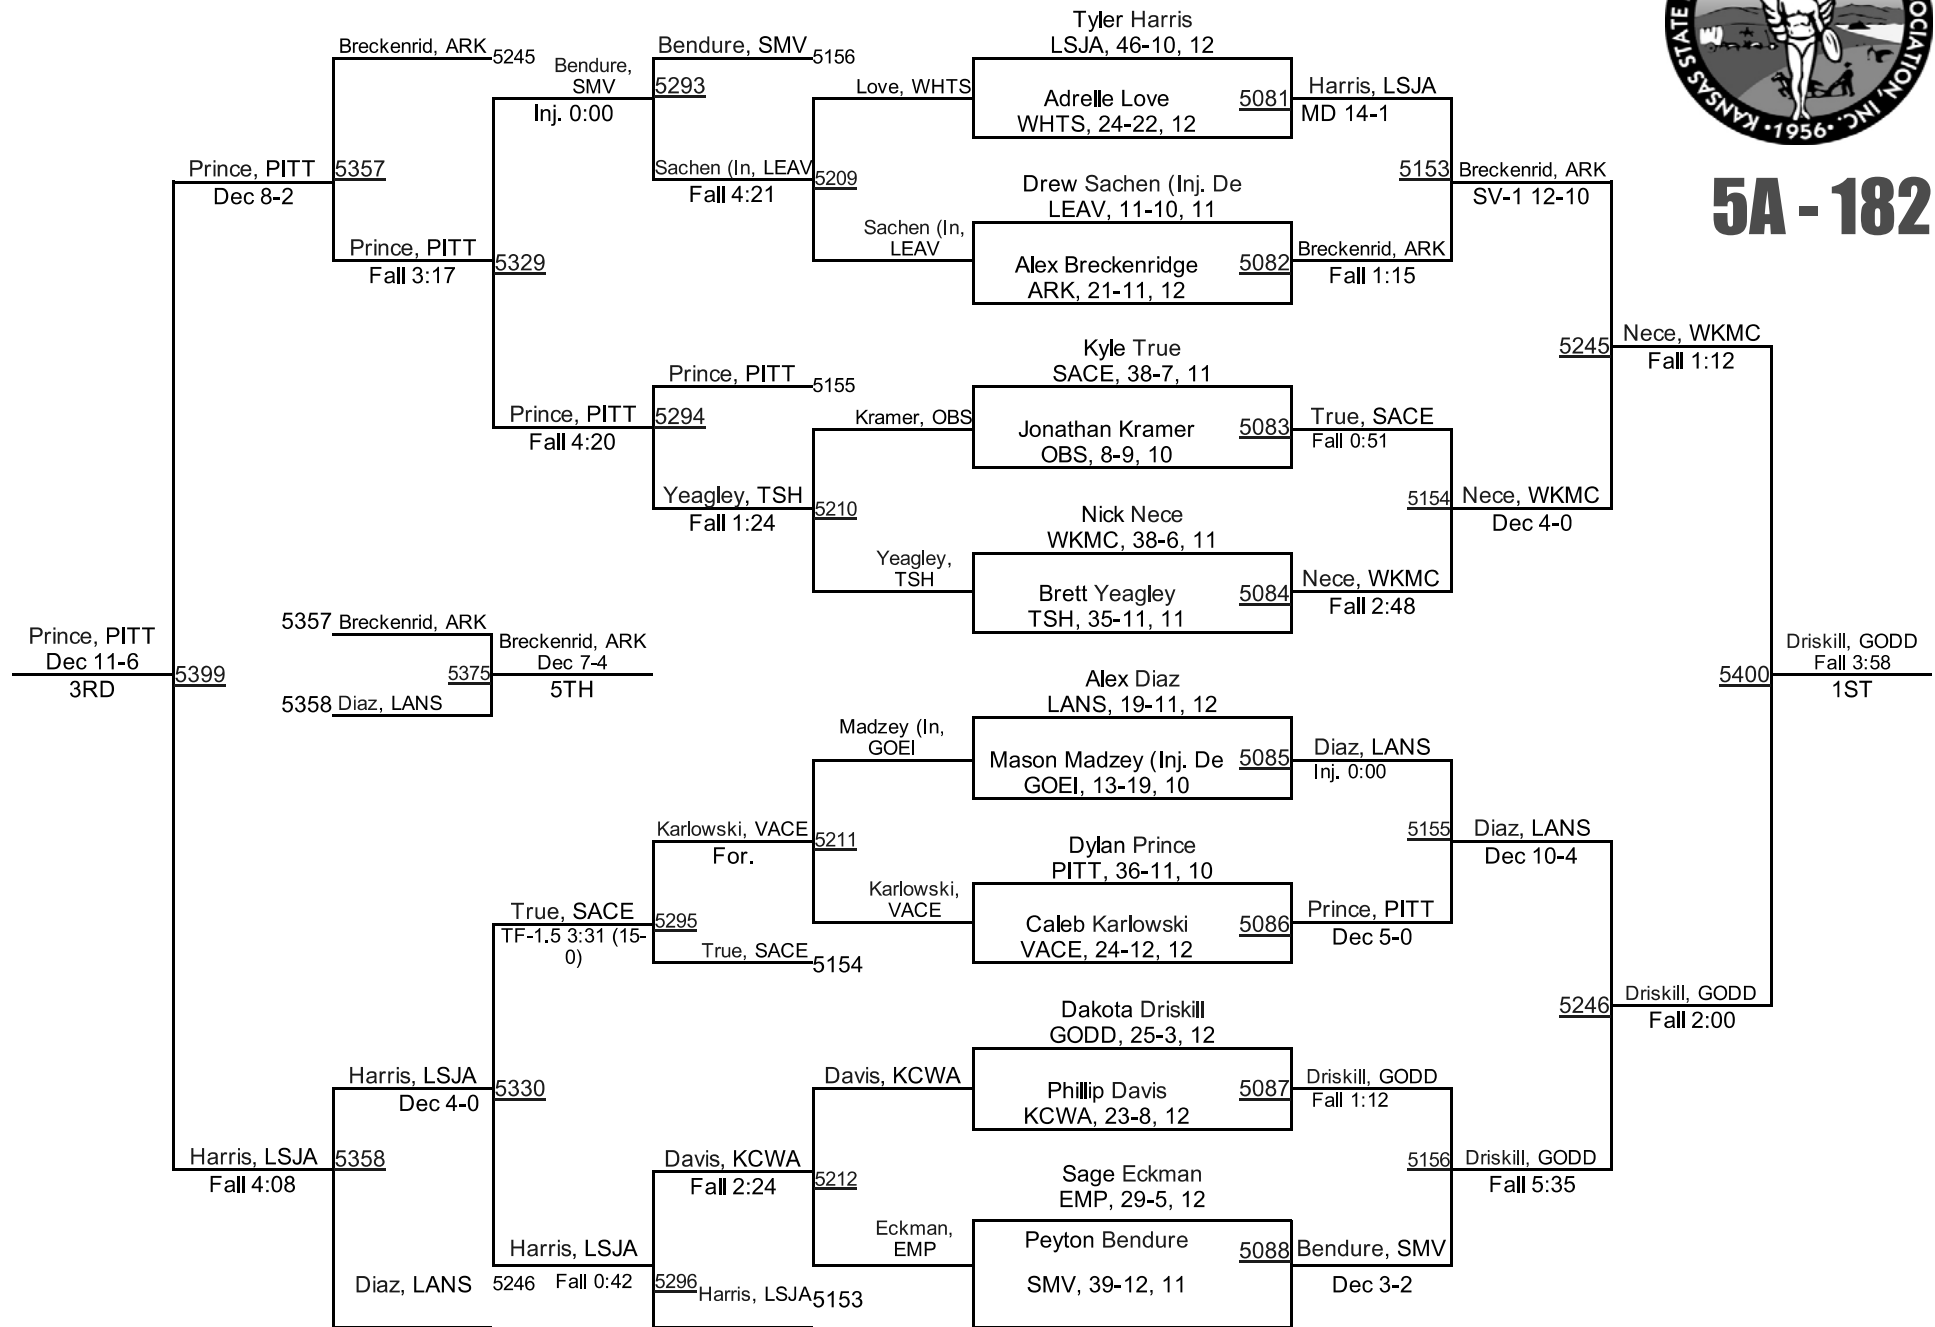

2015 KSHSAA 6A/5A Championships

5A - 160

2015 KSHSAA 6A/5A Championships

5A - 170

2015 KSHSAA 6A/5A Championships

5A - 182

2015 KSHSAA 6A/5A Championships

5A - 195