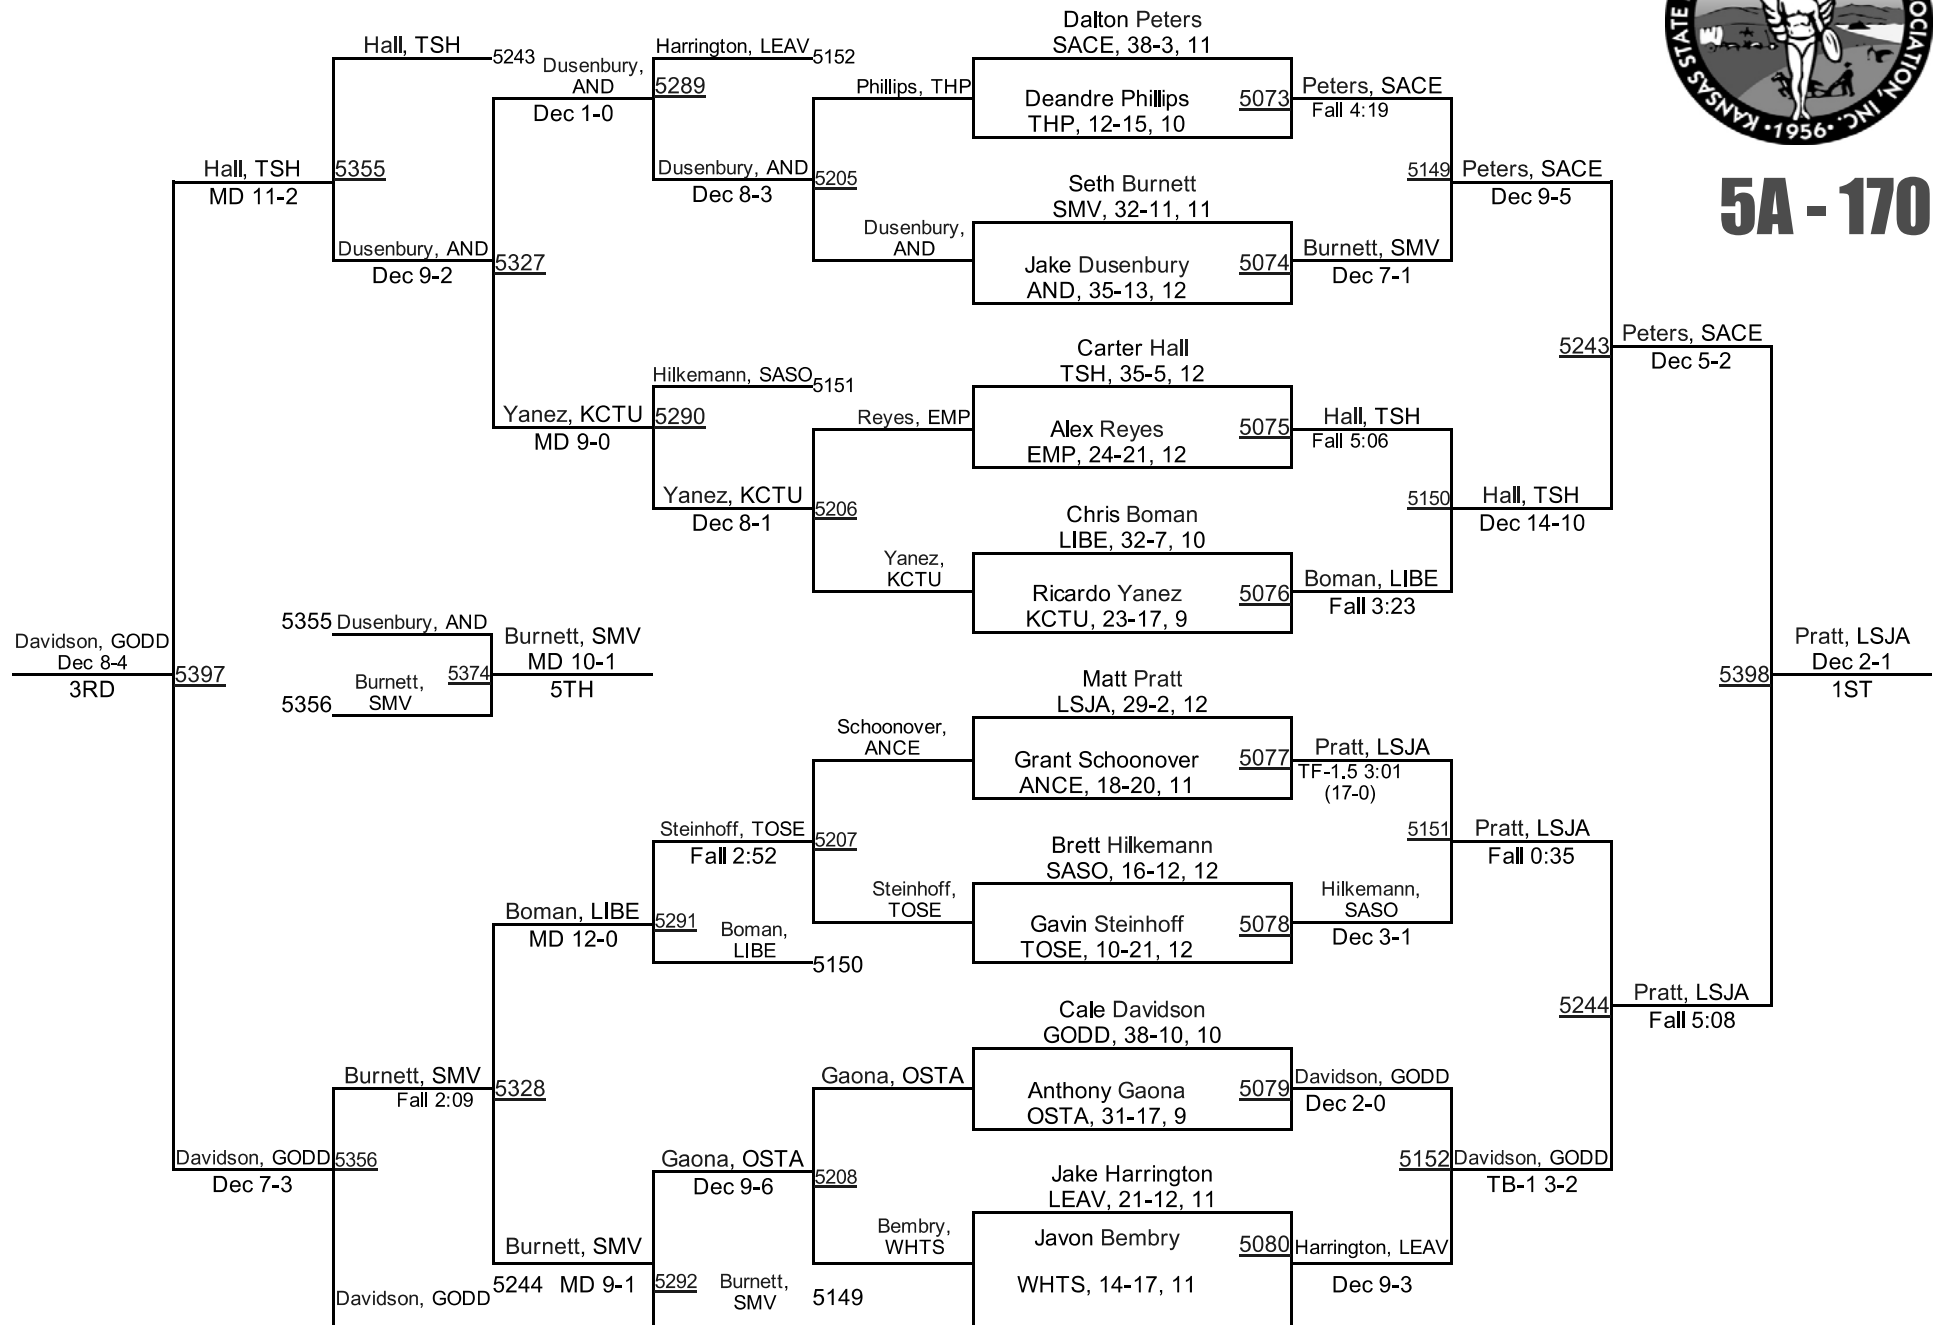

2015 KSHSAA 6A/5A Championships

5A - 160

2015 KSHSAA 6A/5A Championships

5A - 170

2015 KSHSAA 6A/5A Championships

5A - 182

2015 KSHSAA 6A/5A Championships

5A - 195