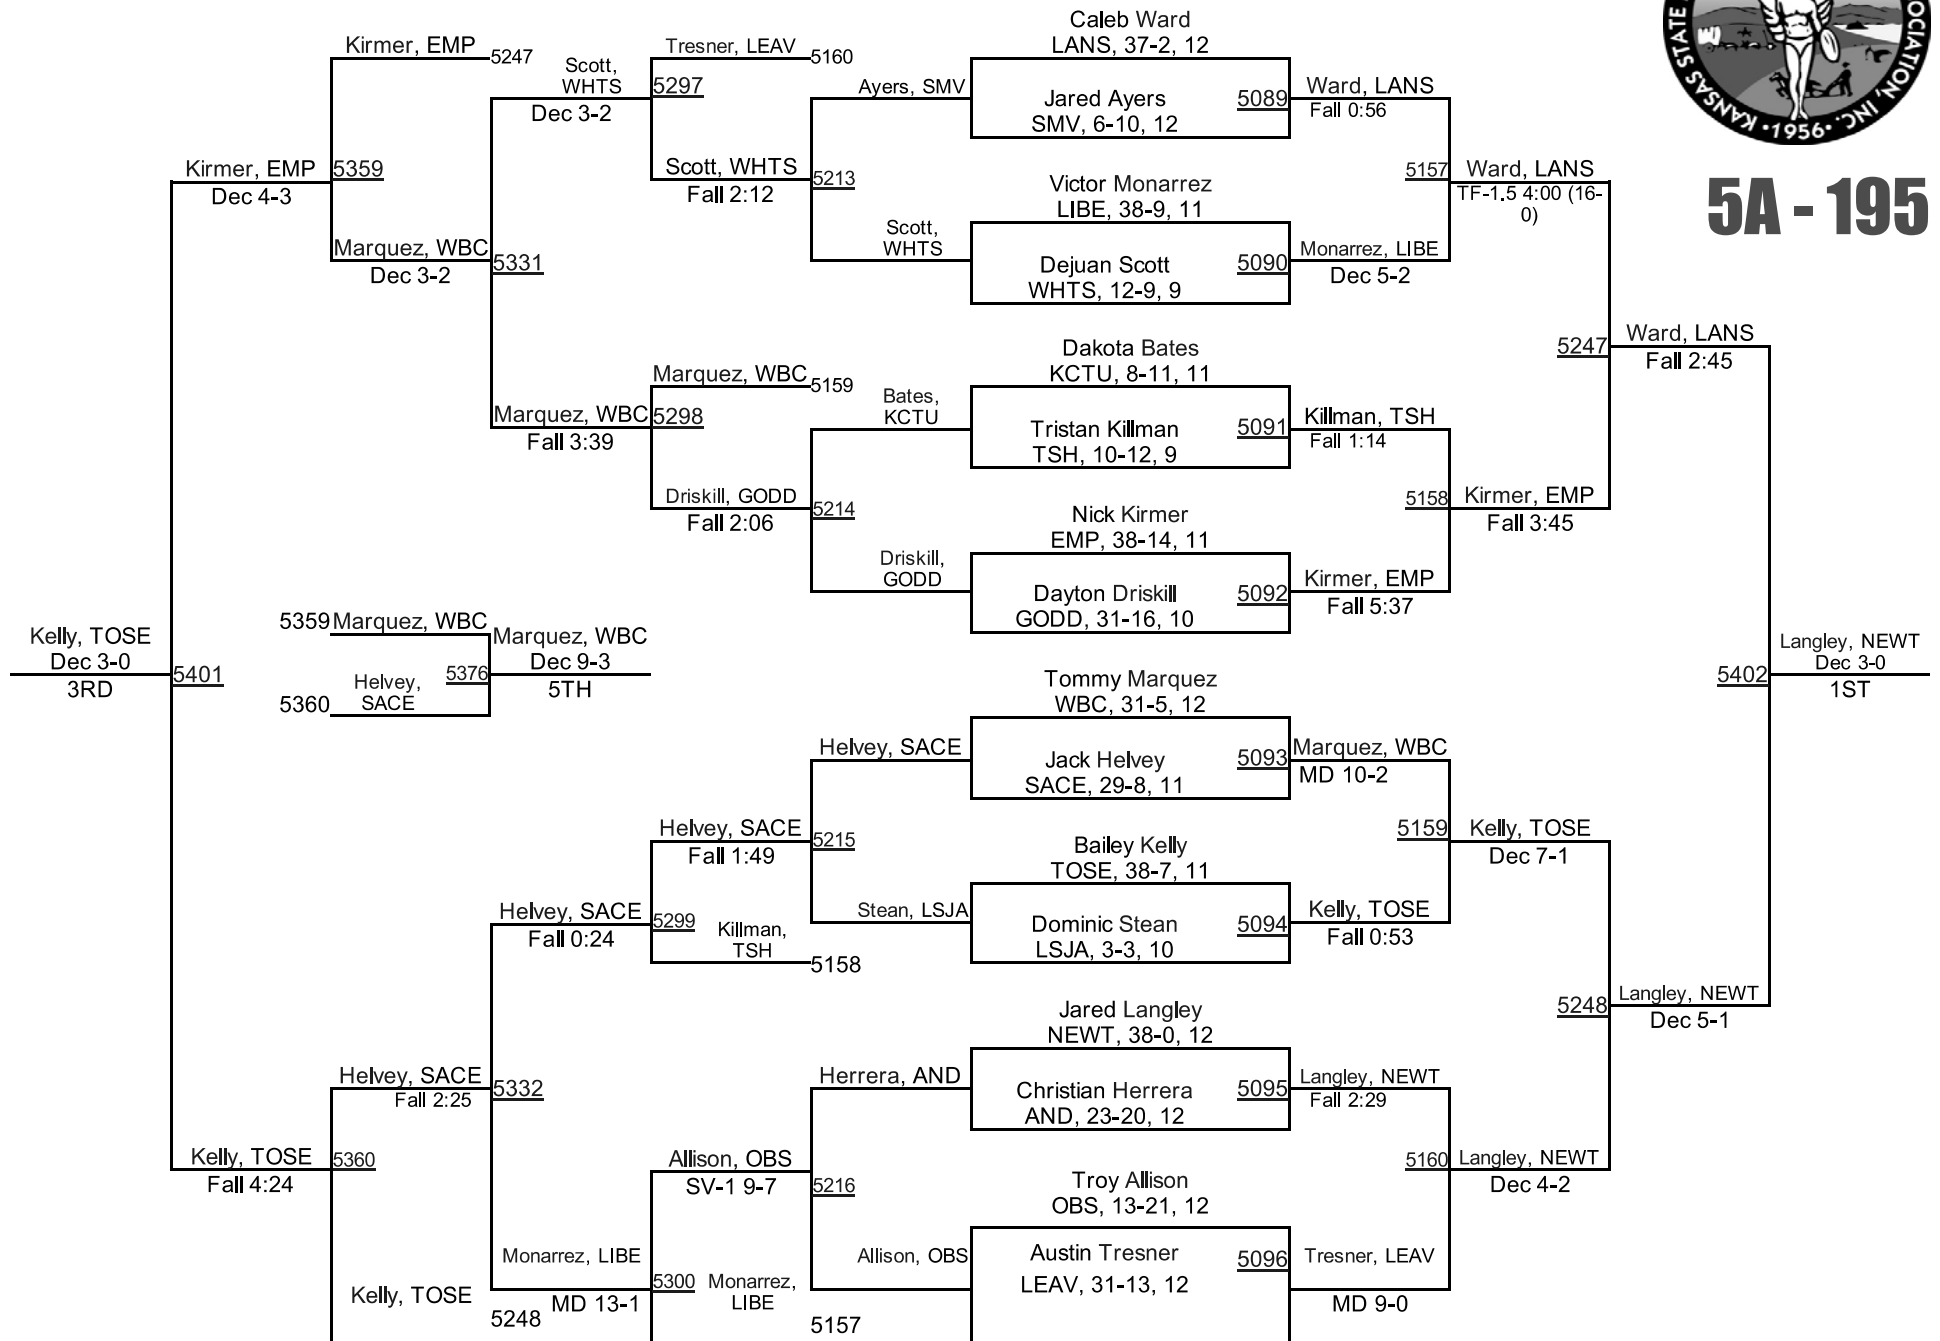

2015 KSHSAA 6A/5A Championships

5A - 160

2015 KSHSAA 6A/5A Championships

5A - 170

2015 KSHSAA 6A/5A Championships

5A - 182

2015 KSHSAA 6A/5A Championships

5A - 195