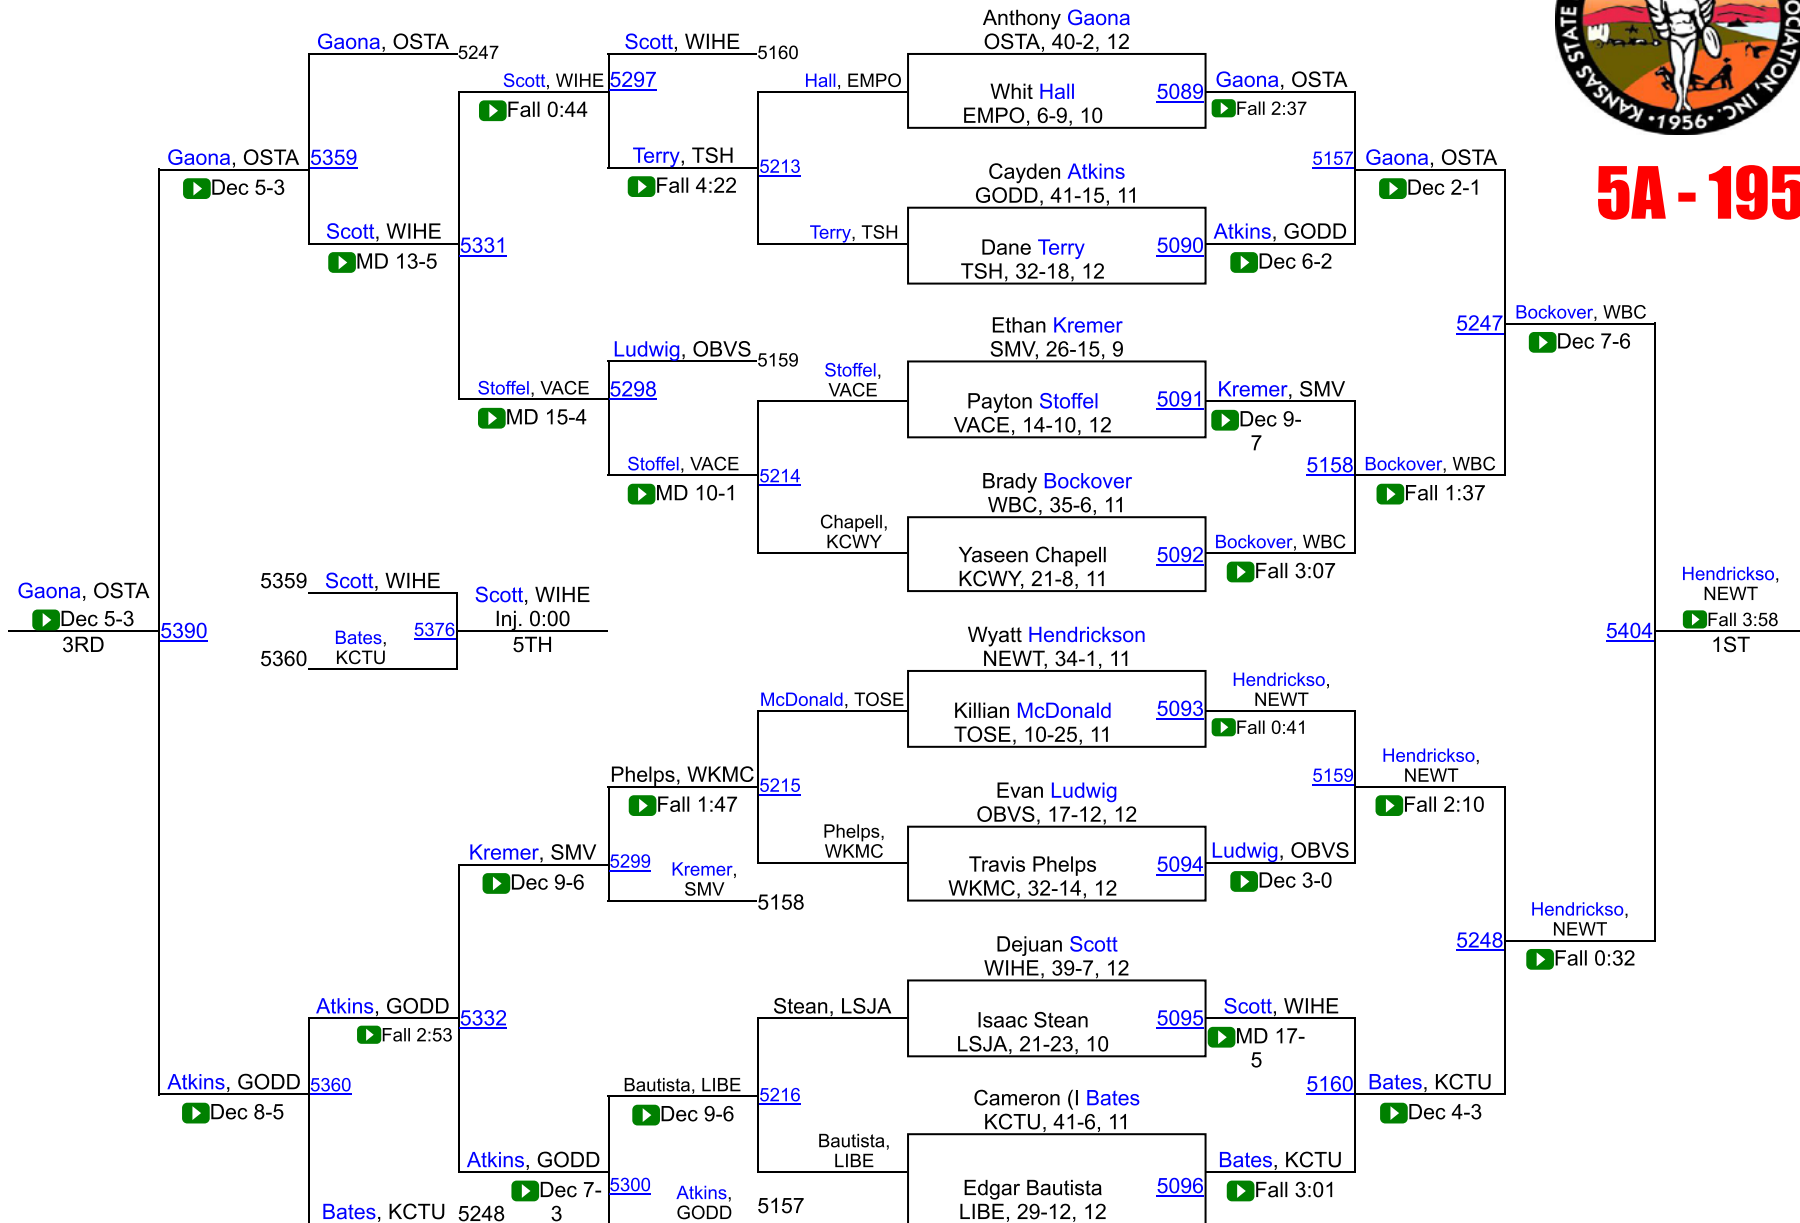

2018 KSHSAA 6A/5A Championships

5A - 160

2018 KSHSAA 6A/5A Championships

5A - 170

2018 KSHSAA 6A/5A Championships

5A - 195

2018 KSHSAA 6A/5A Championships

5A - 220