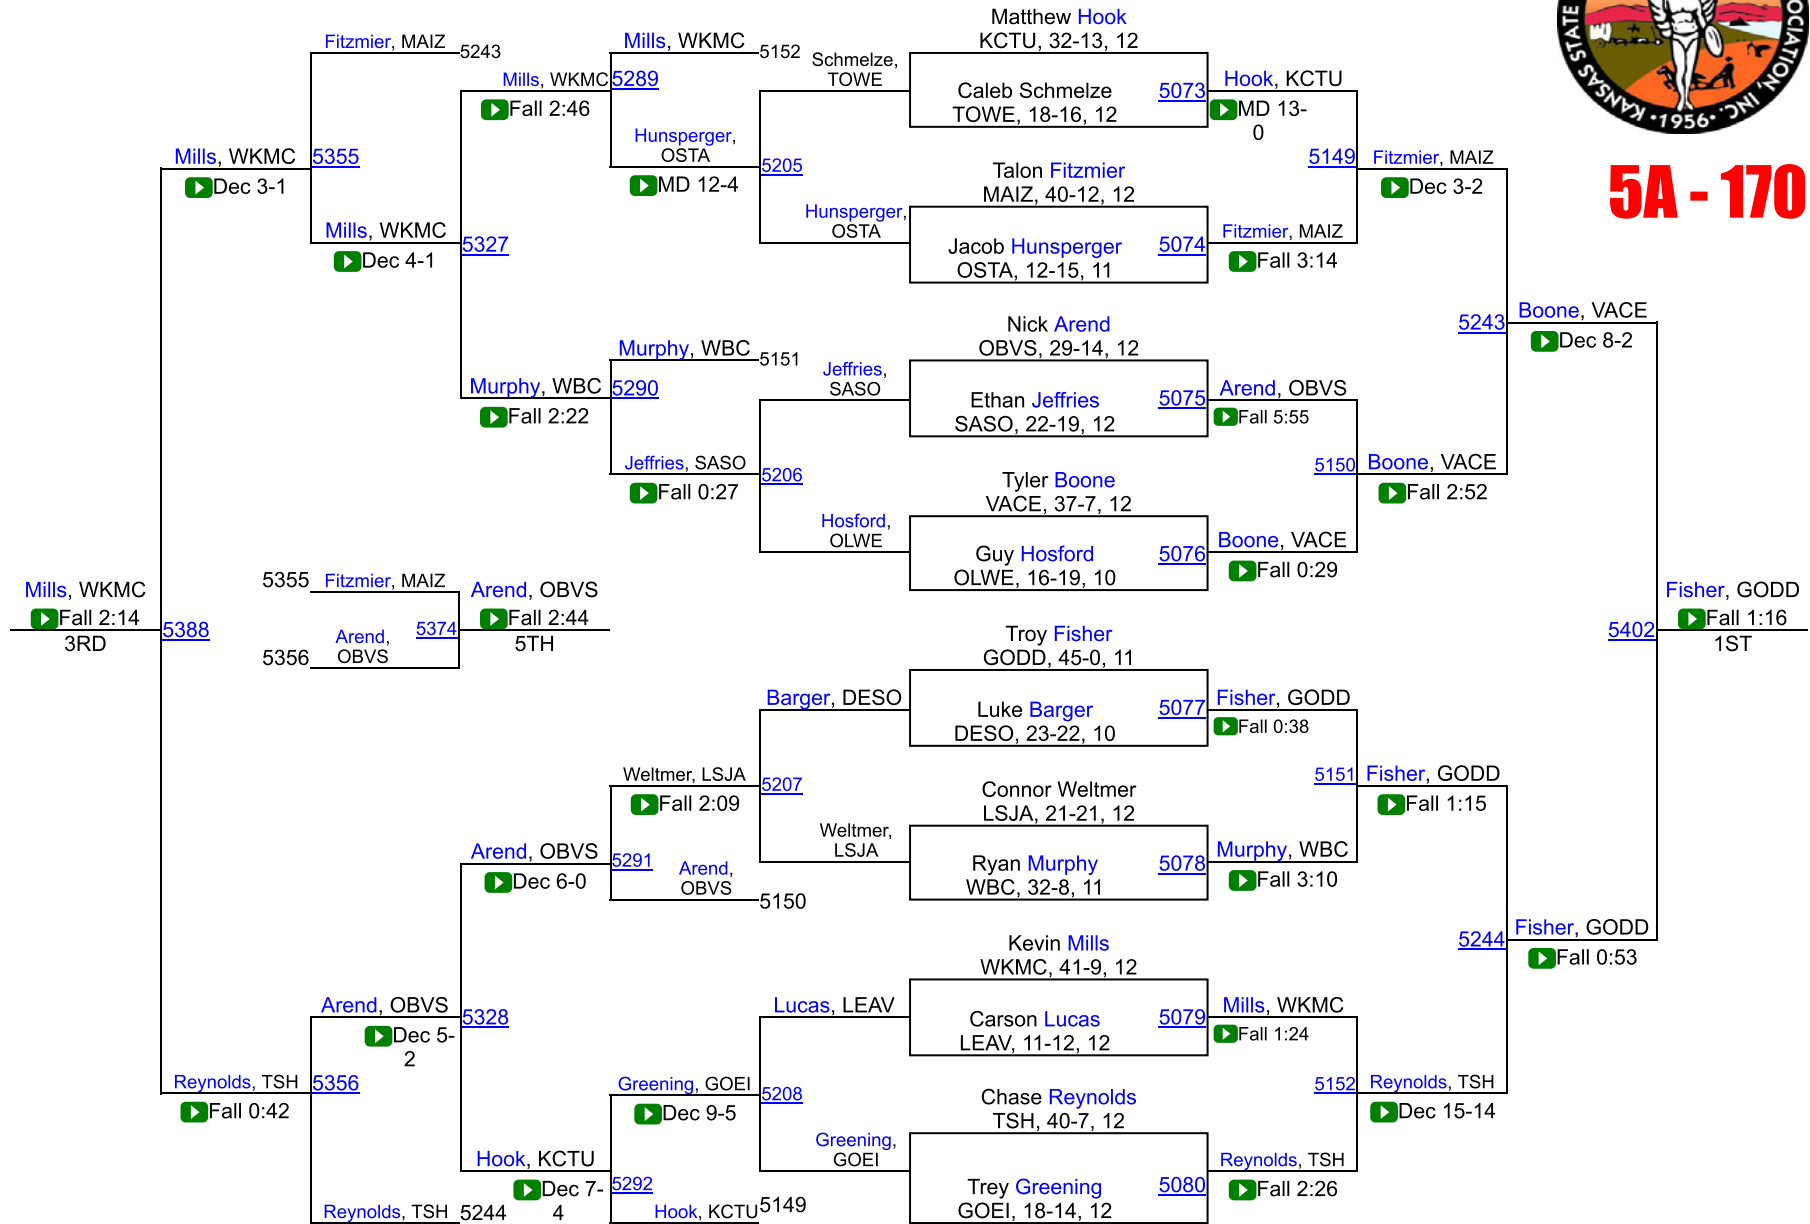

2018 KSHSAA 6A/5A Championships

5A - 160

2018 KSHSAA 6A/5A Championships

5A - 170

2018 KSHSAA 6A/5A Championships

5A - 195

2018 KSHSAA 6A/5A Championships

5A - 220