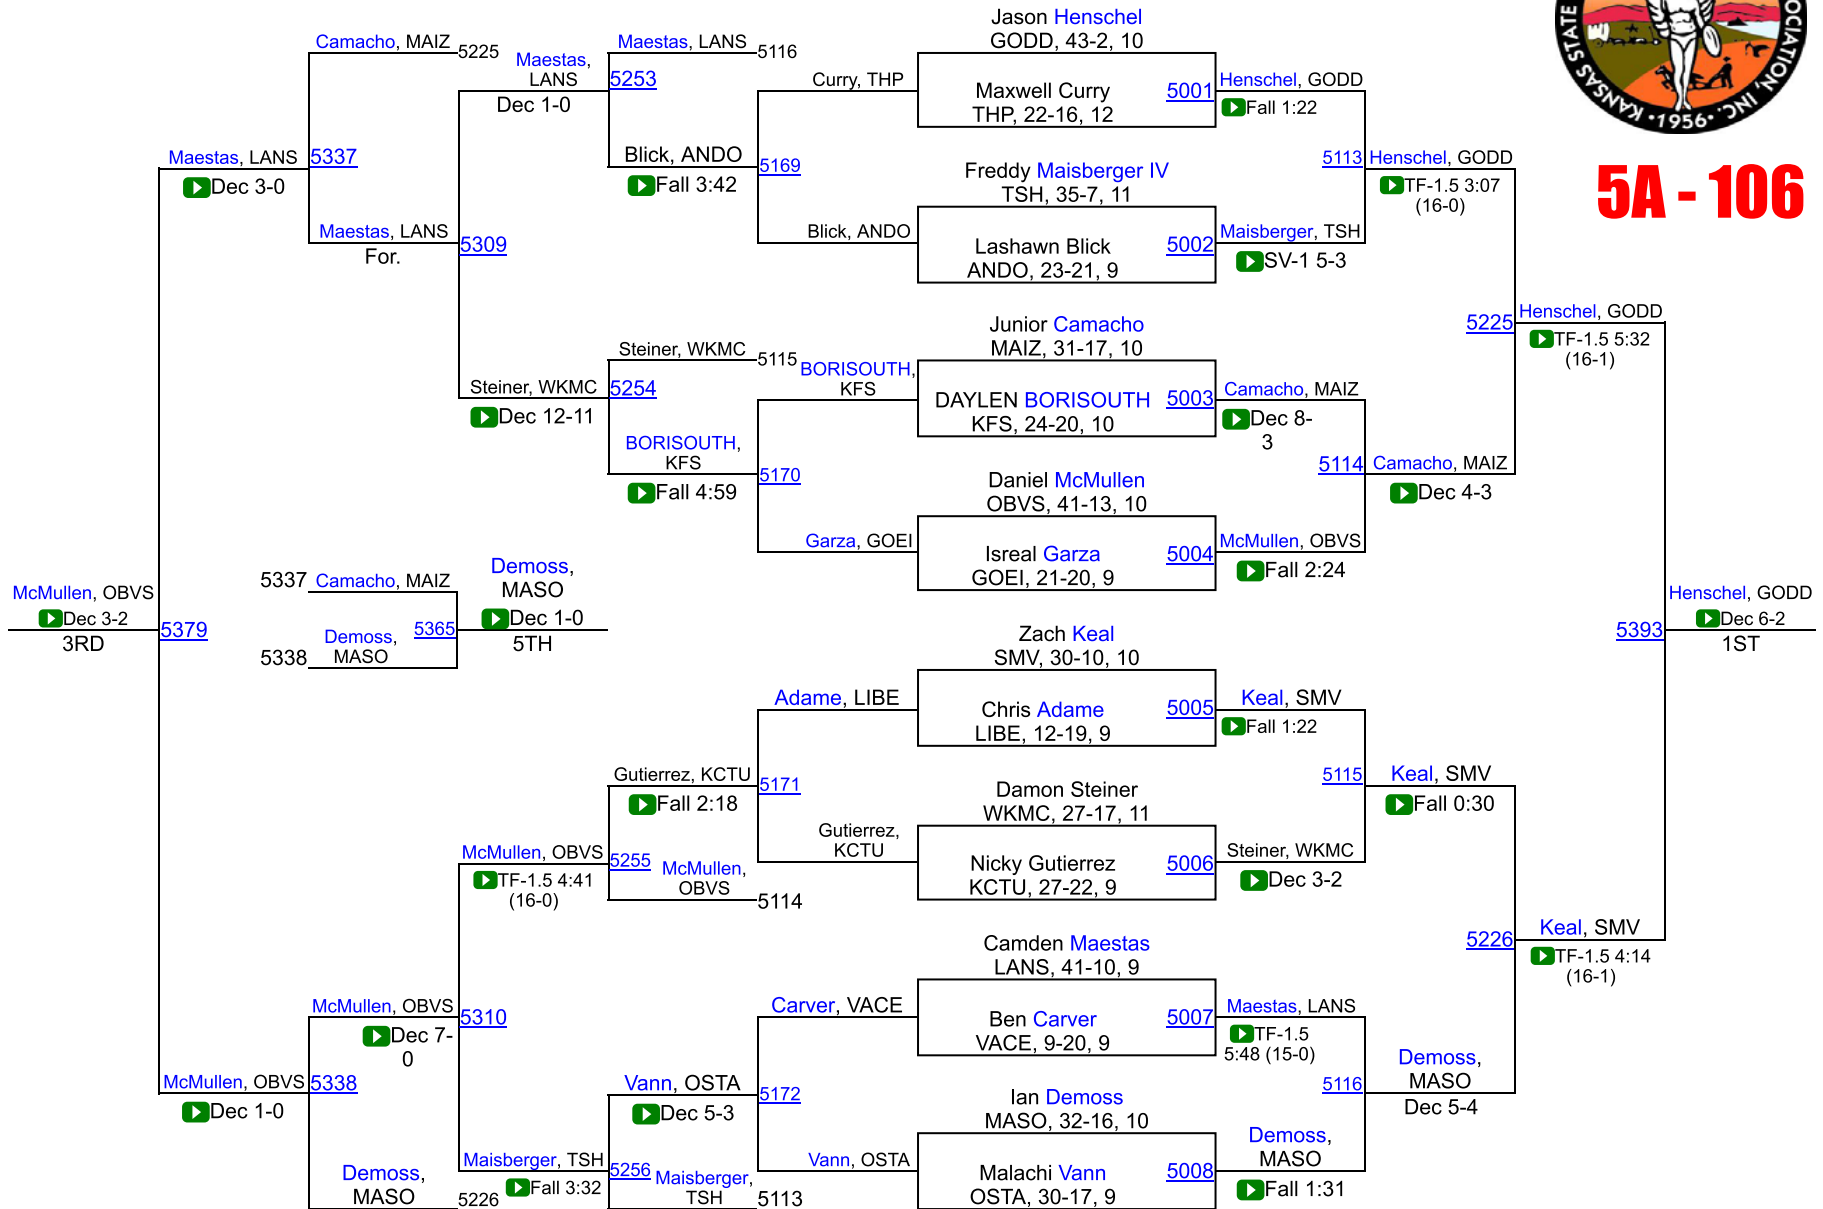

6A Team Scores		
1	Olathe North	151.0
2	Topeka-Washburn Rural	149.5
3	Manhattan	142.5
4	Derby	140.5
5	Garden City	116.0
6	Wichita-South	111.0
7	BV Northwest	91.0
8	Haysville-Campus	89.5
9	Olathe South	88.5
10	Hutchinson	73.0
11	Dodge City	68.0
12	Gardner Edgerton	60.5
13	OL Northwest	57.5
14	Lawrence-Free State	53.0
15	Junction City	41.0
16	Wichita-Northwest	37.0
17	Blue Valley	36.0
18	SM Northwest	31.5
19	Lawrence	29.0
20	Wichita-Southeast	22.0
21	SM East	20.0
22	Wichita-West	19.0
23	BV West	16.0
24	BV North	13.0
25	SM West	12.0
26	KC Harmon	9.0
27	Olathe East	7.0
27	Topeka	7.0
29	SM North	5.0
29	Wichita-East	5.0
31	SM South	0.0

5A - 106