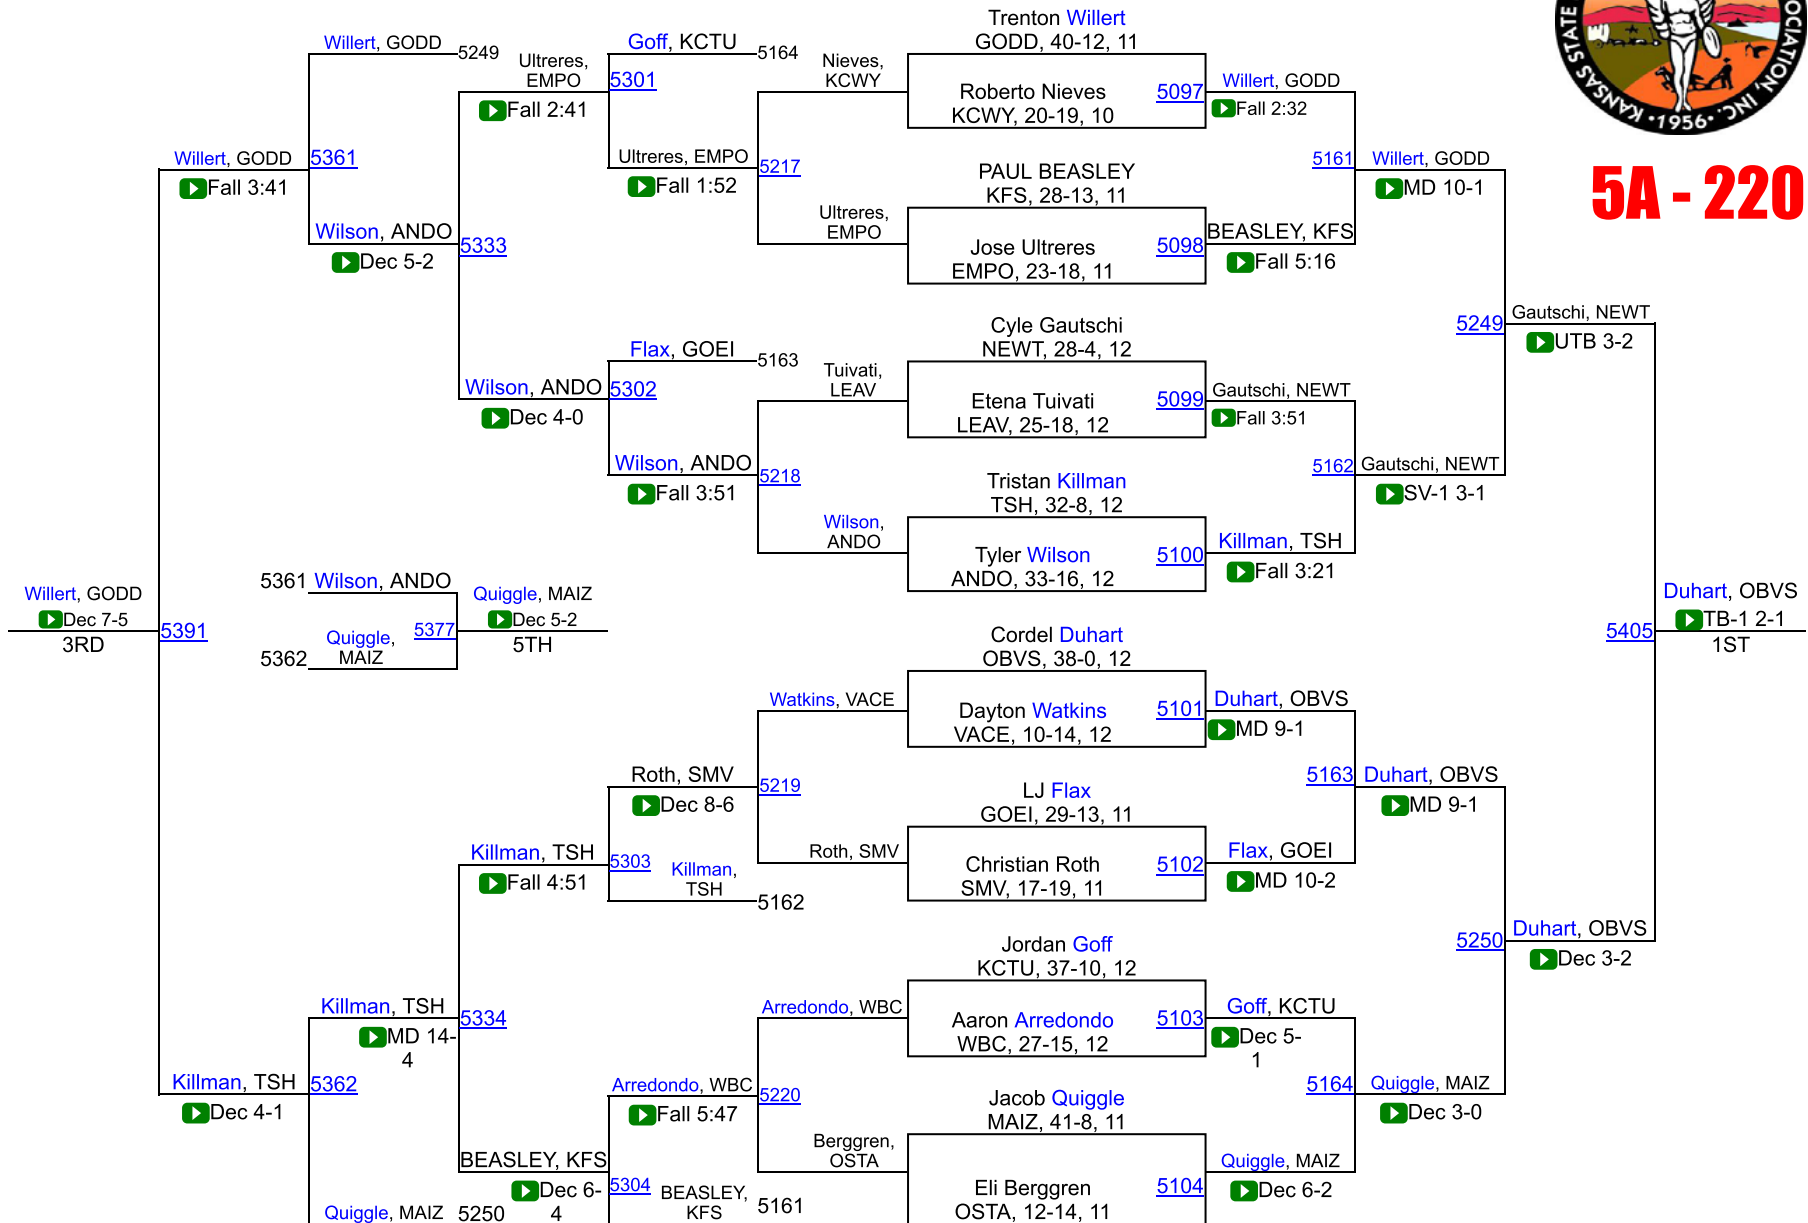

2018 KSHSAA 6A/5A Championships

5A - 160

2018 KSHSAA 6A/5A Championships

5A - 170

2018 KSHSAA 6A/5A Championships

5A - 195

2018 KSHSAA 6A/5A Championships

5A - 220