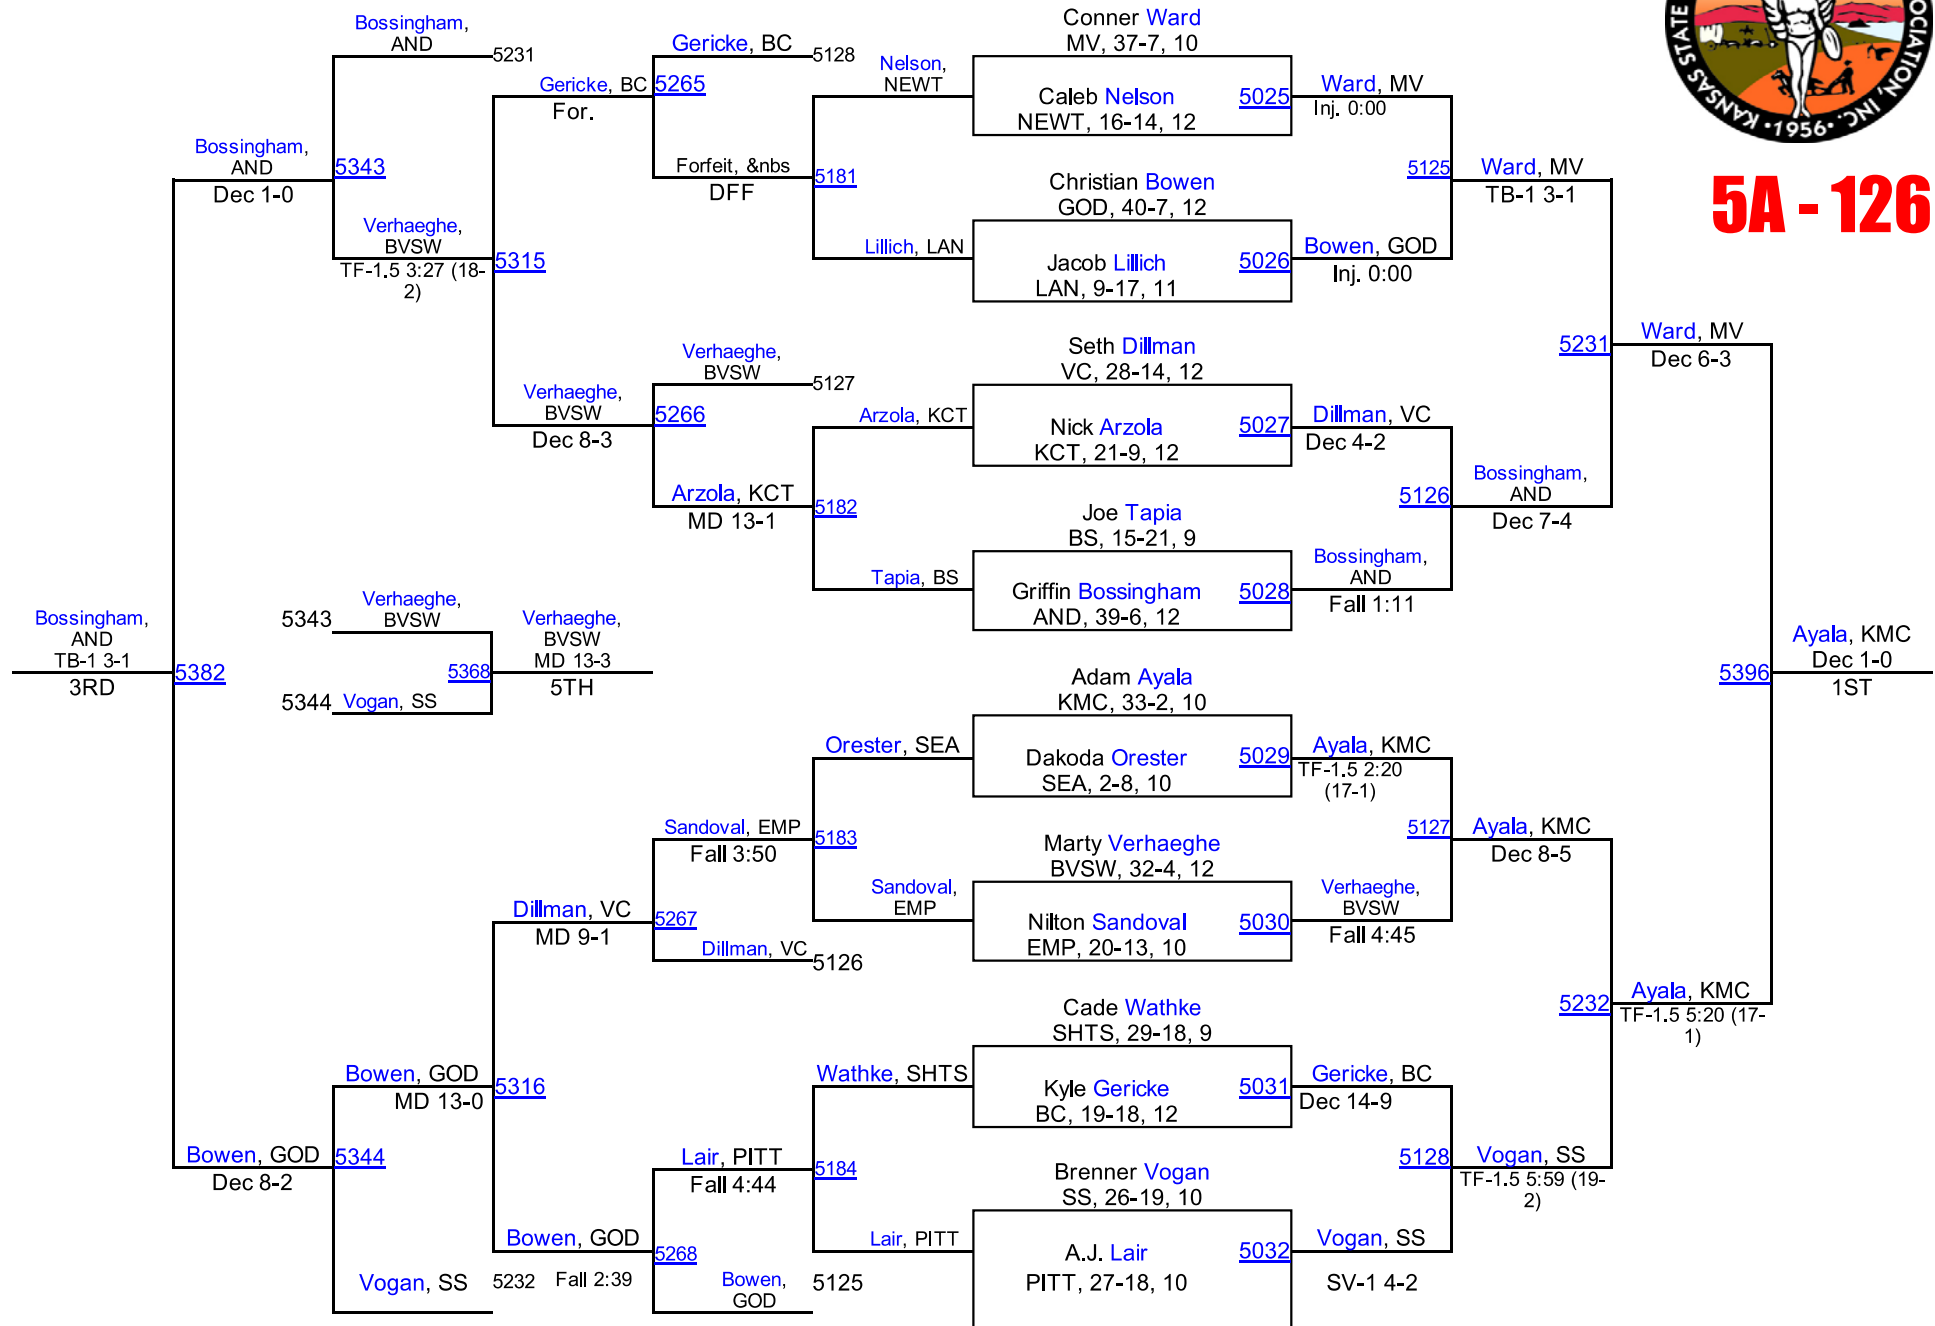

2016 KSHSAA 6A/5A Championships

5A - 126