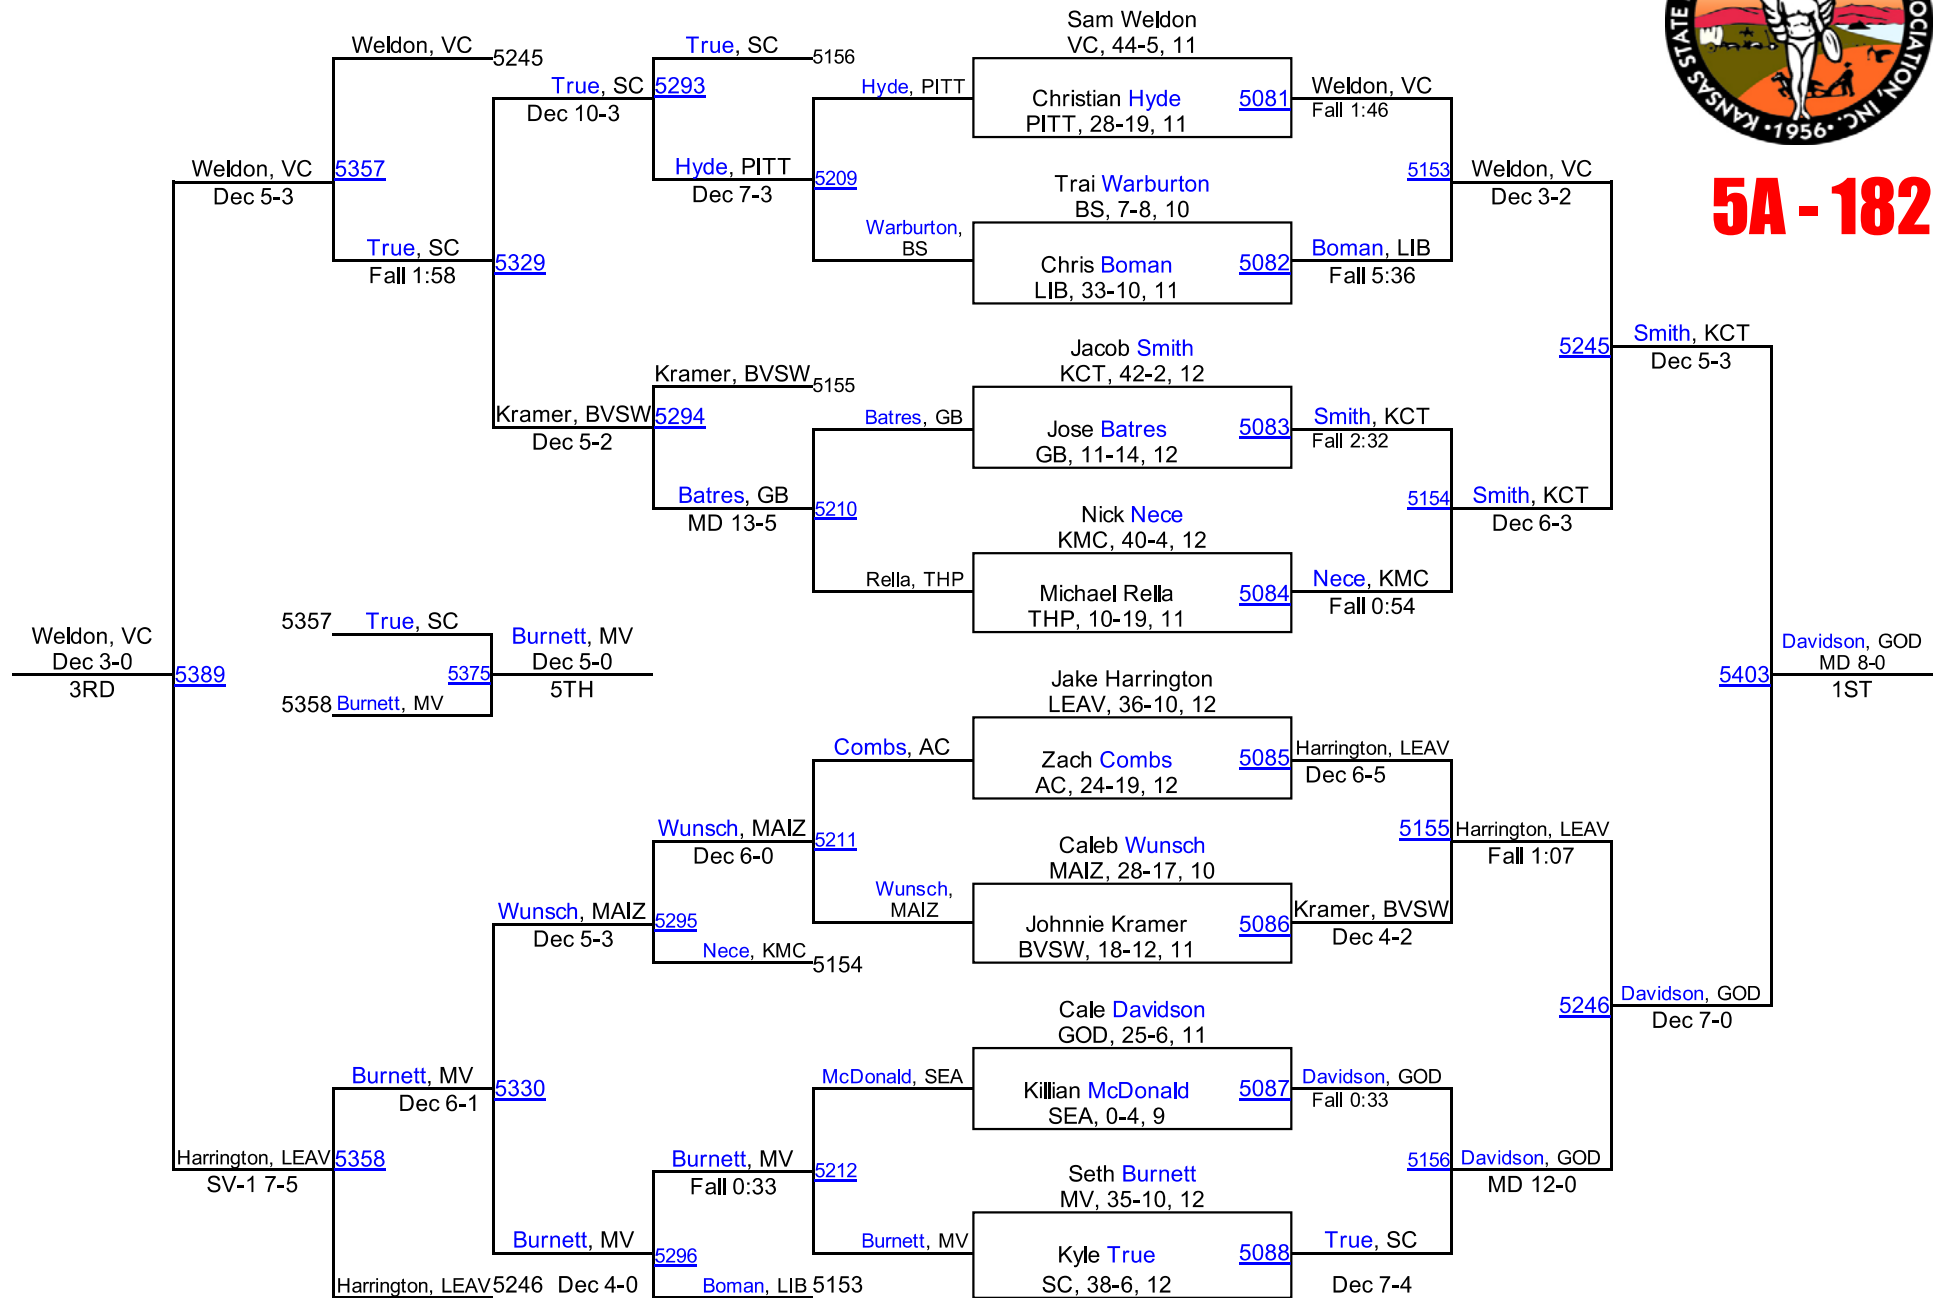

2016 KSHSAA 6A/5A Championships

5A - 170

2016 KSHSAA 6A/5A Championships

5A - 182

2016 KSHSAA 6A/5A Championships

5A - 195

2016 KSHSAA 6A/5A Championships

5A - 220