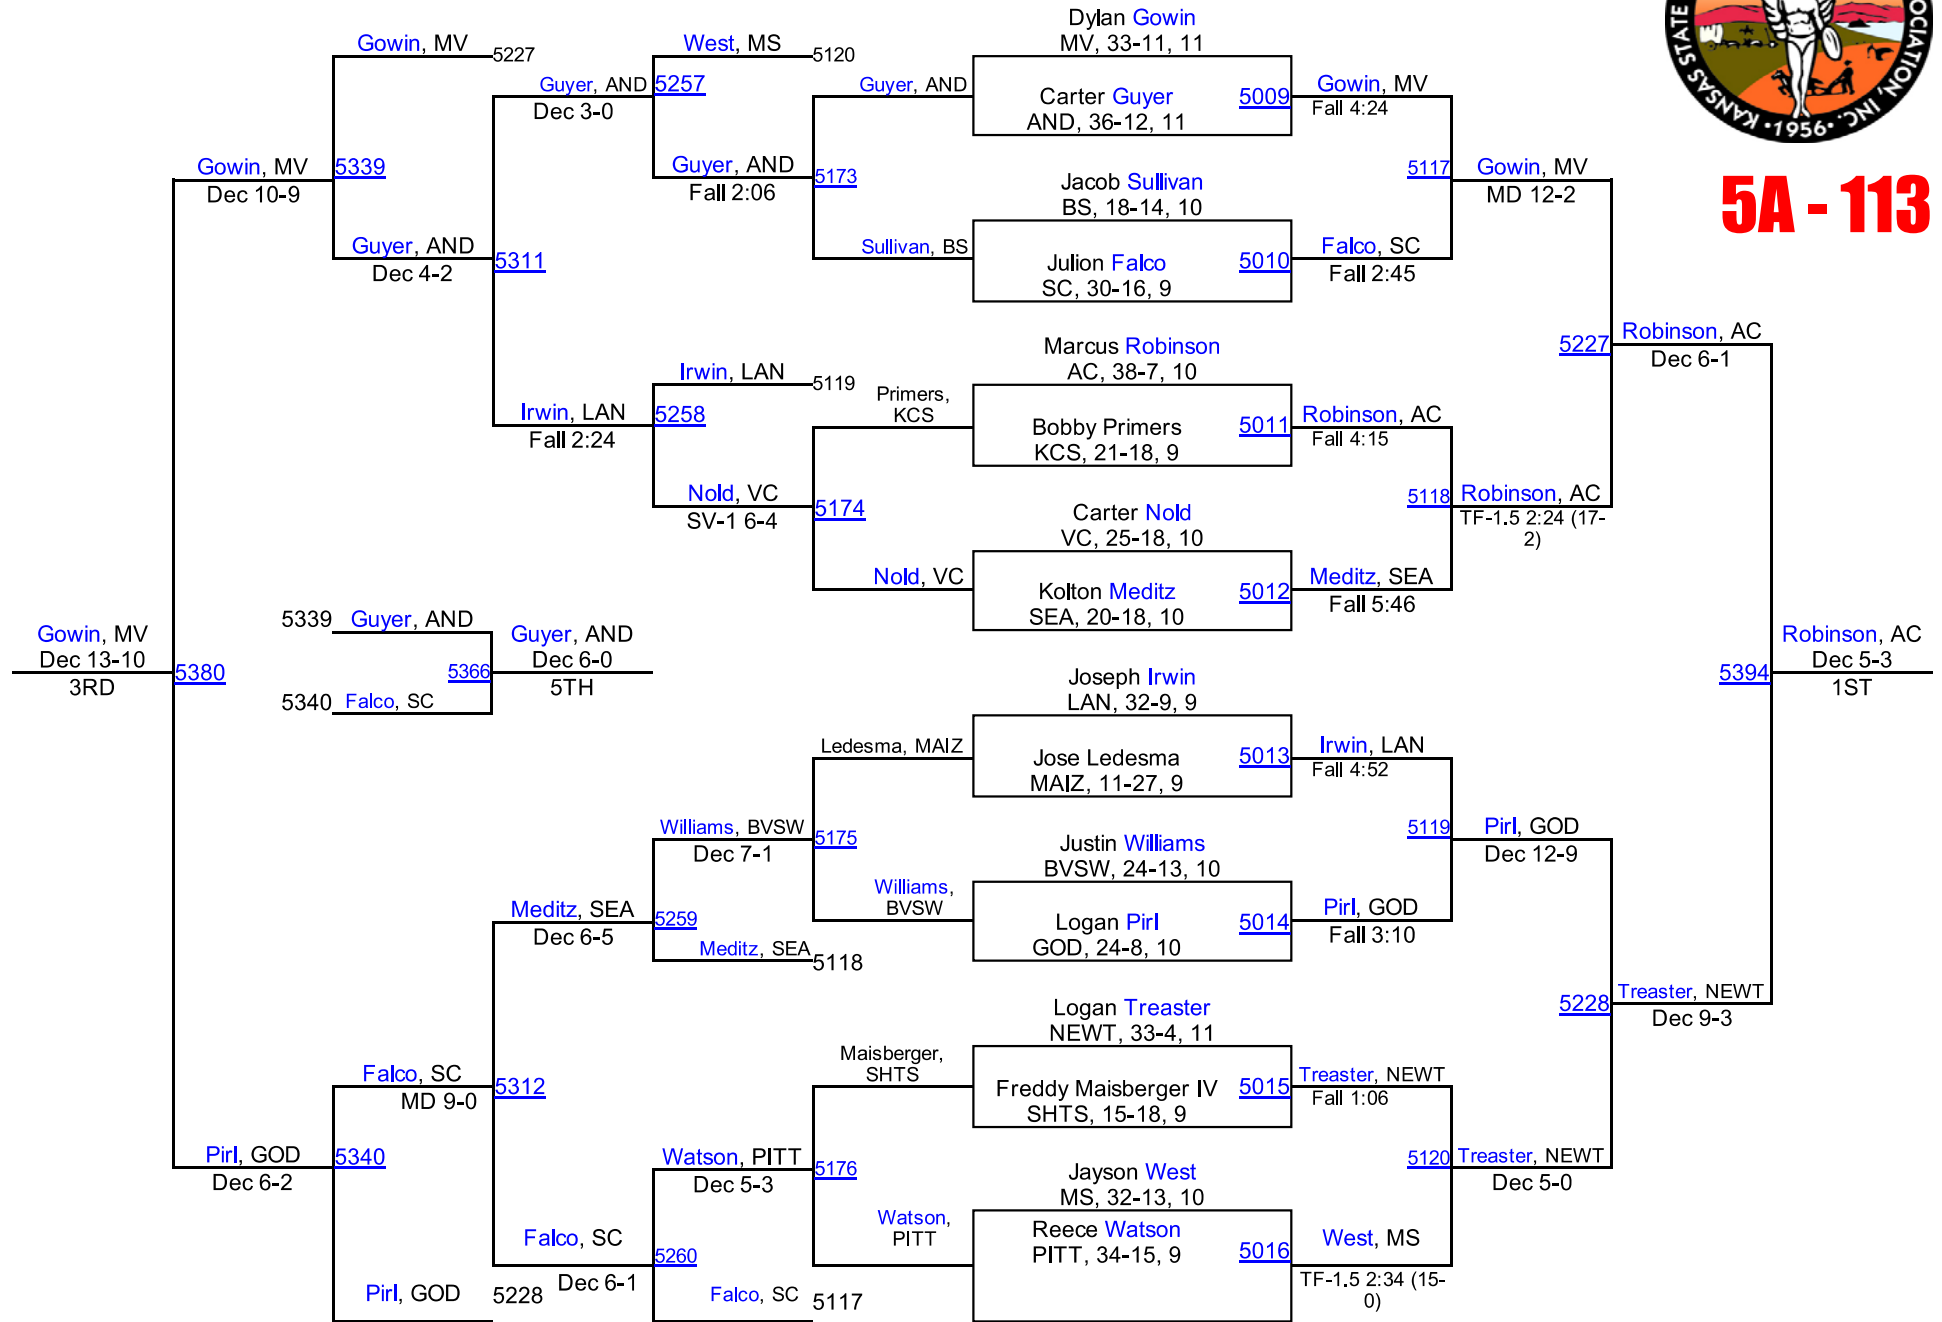

2016 KSHSAA 6A/5A Championships

5A - 113