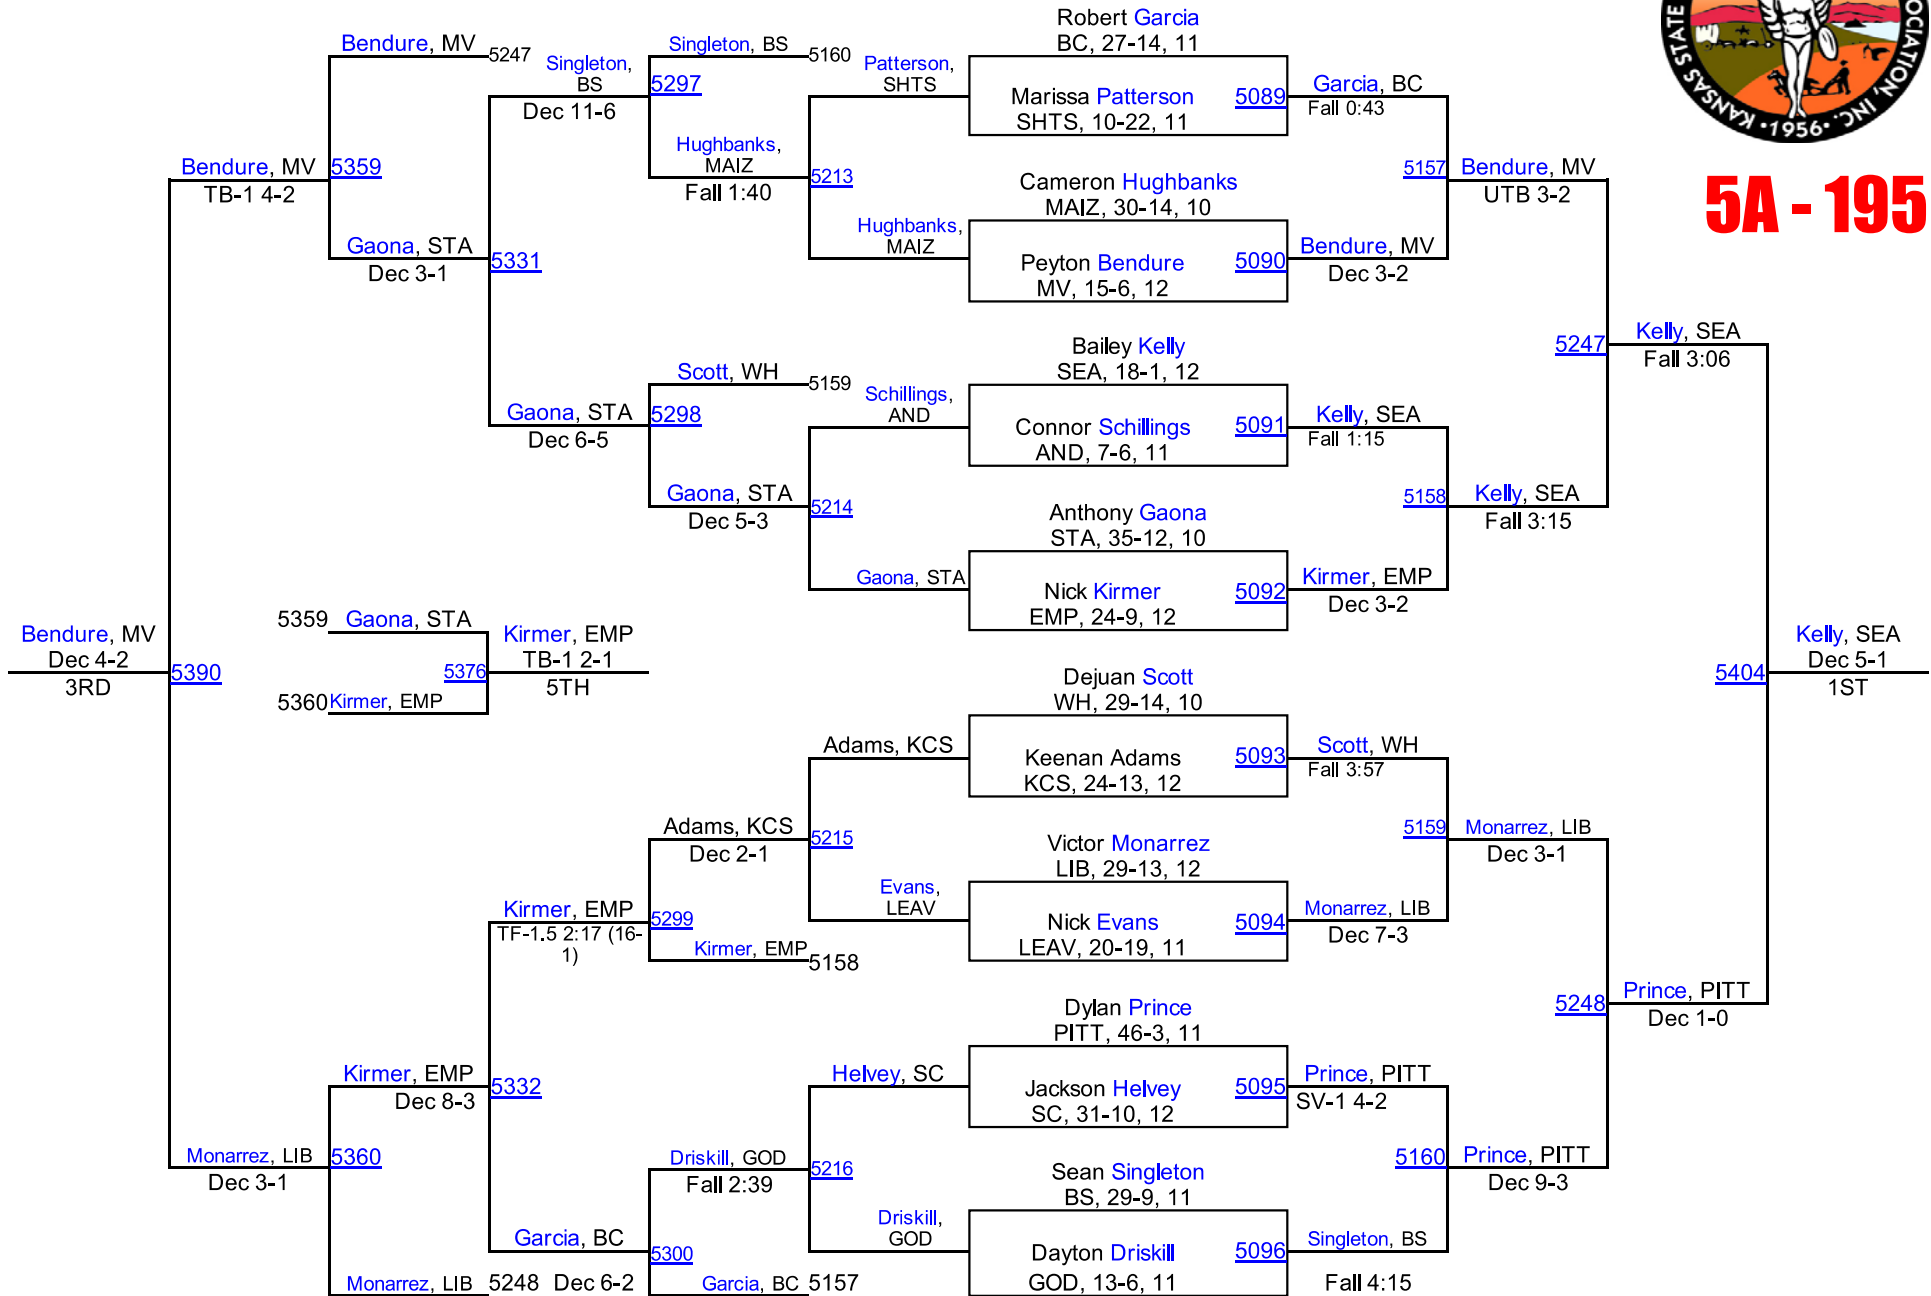

2016 KSHSAA 6A/5A Championships

5A - 170

2016 KSHSAA 6A/5A Championships

5A - 182

2016 KSHSAA 6A/5A Championships

5A - 195

2016 KSHSAA 6A/5A Championships

5A - 220