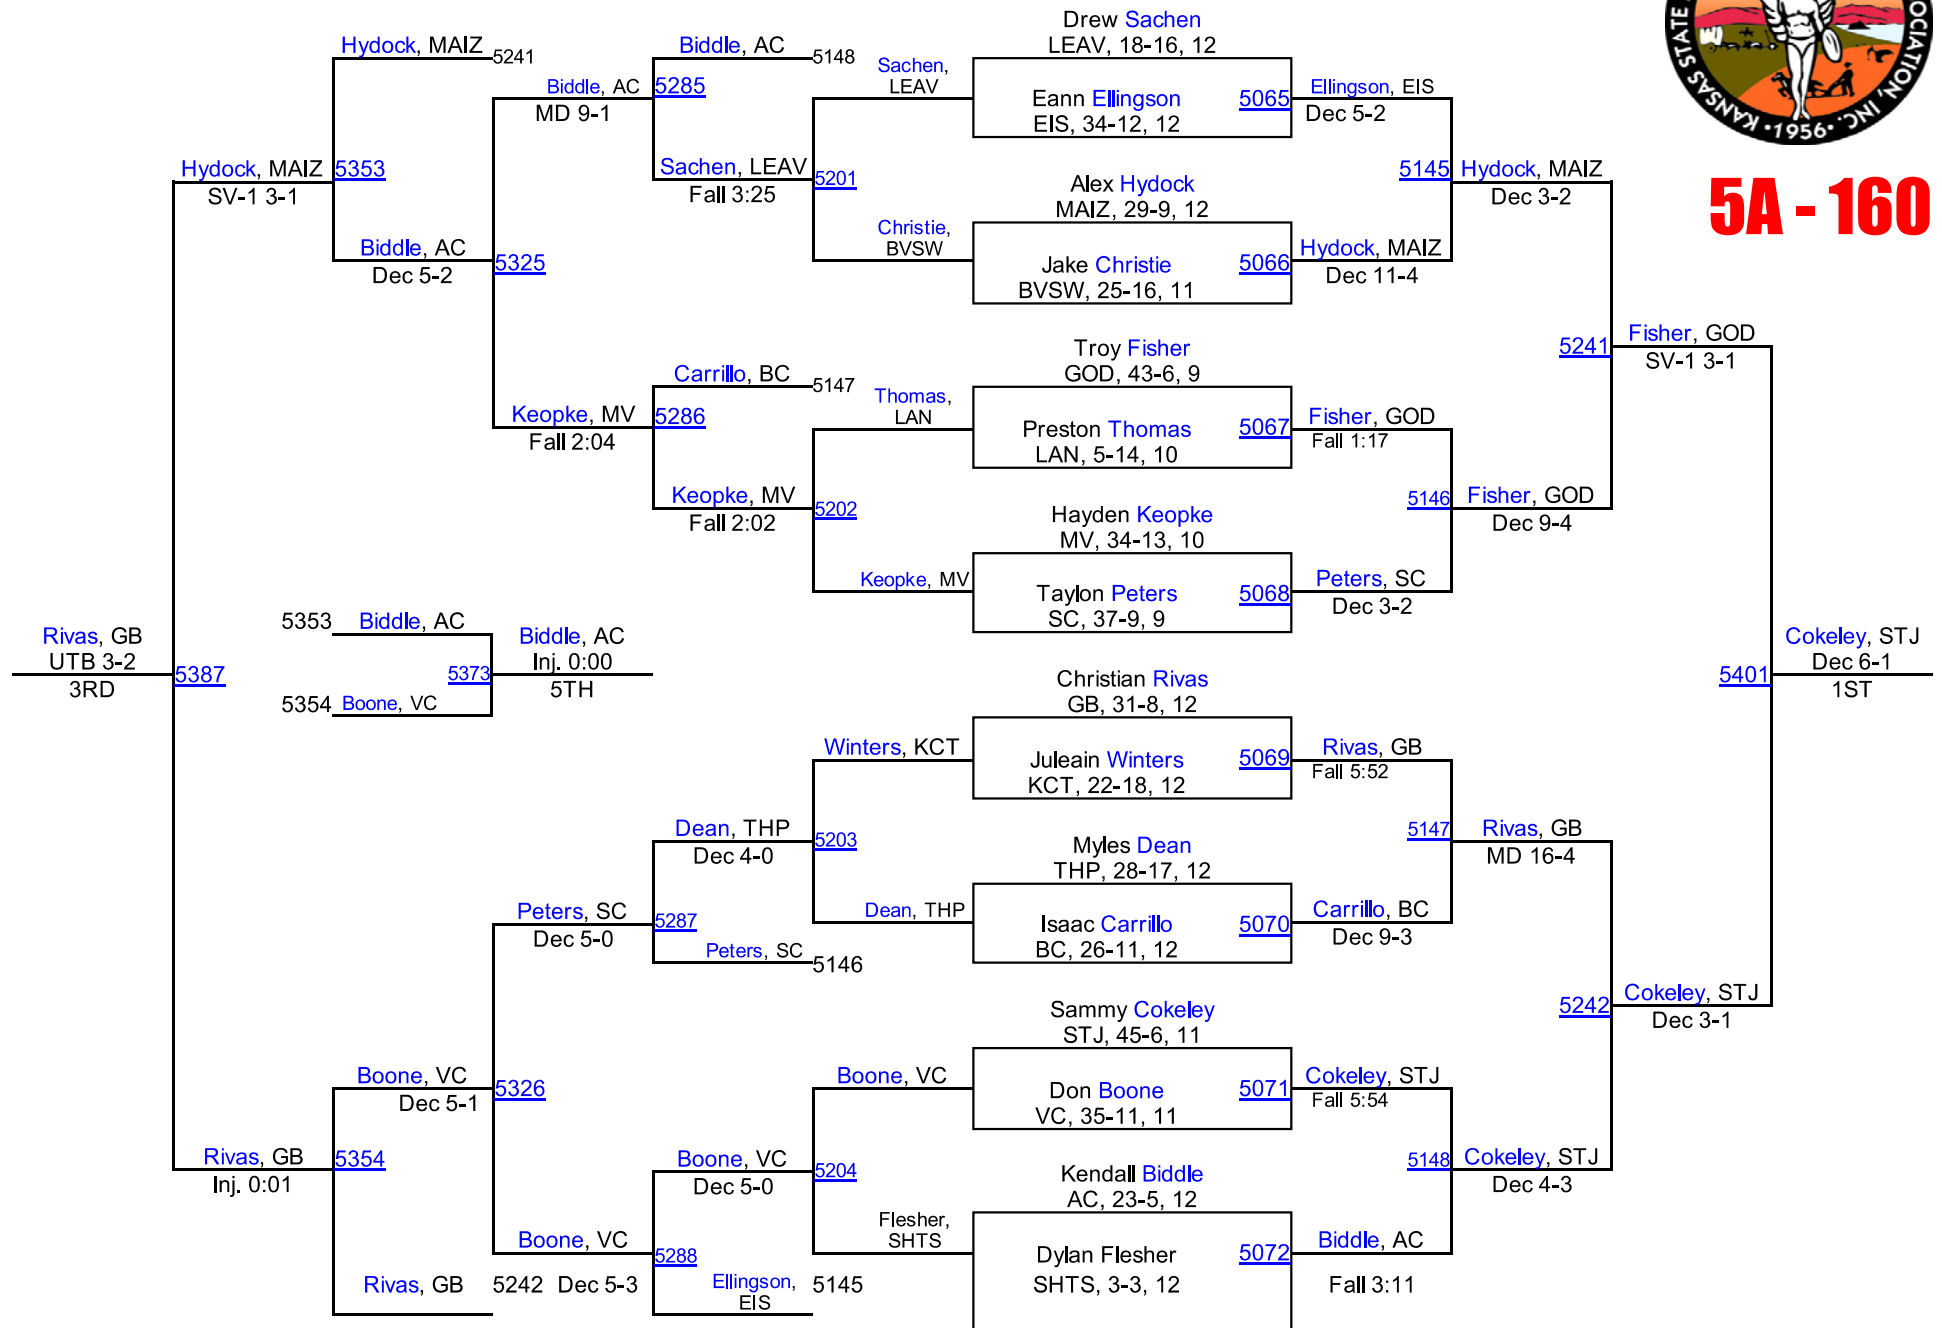

2016 KSHSAA 6A/5A Championships

5A - 160