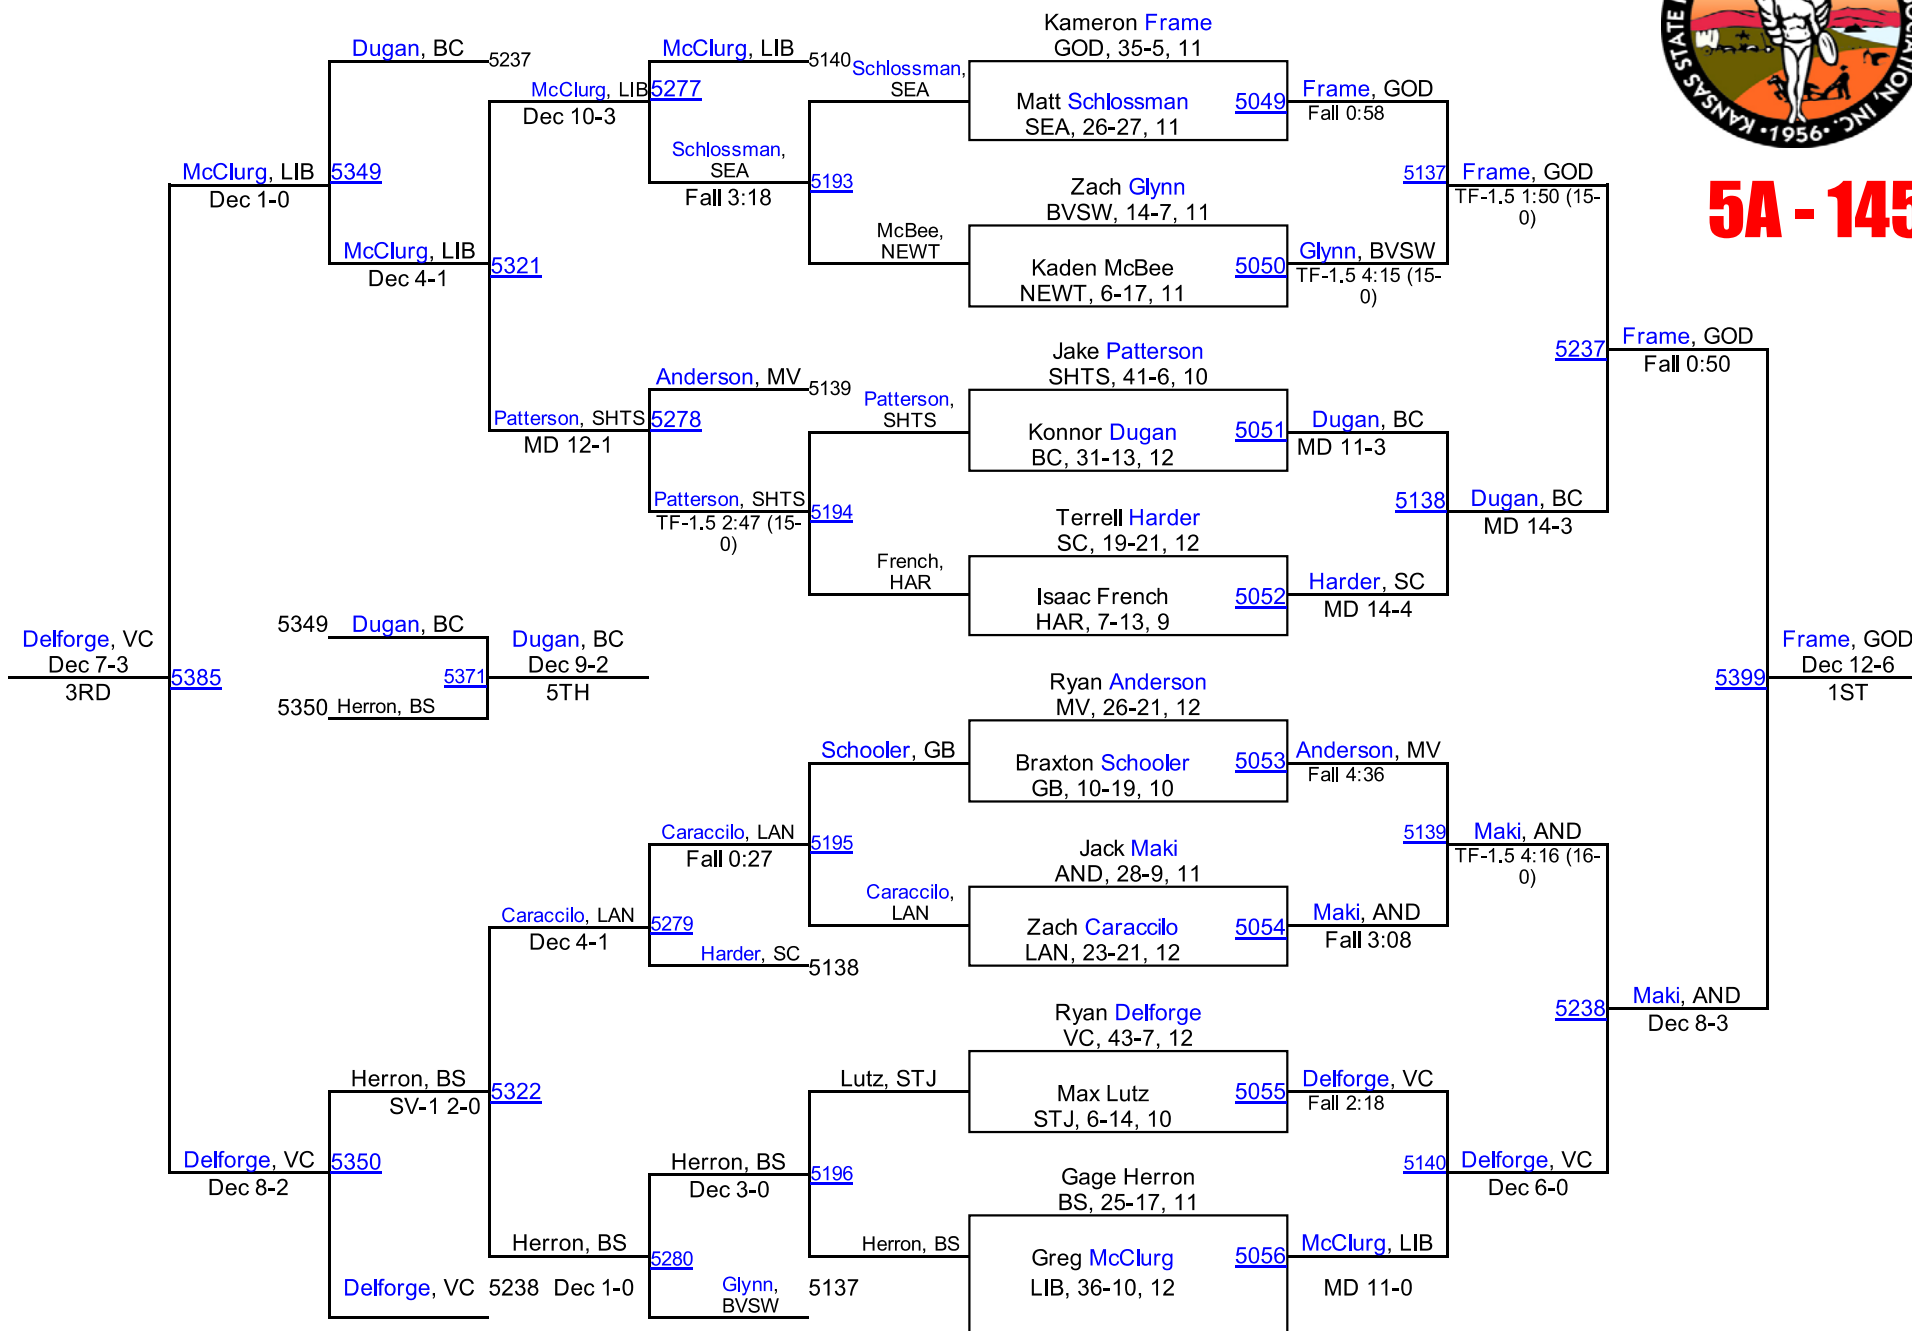

2016 KSHSAA 6A/5A Championships

5A - 145