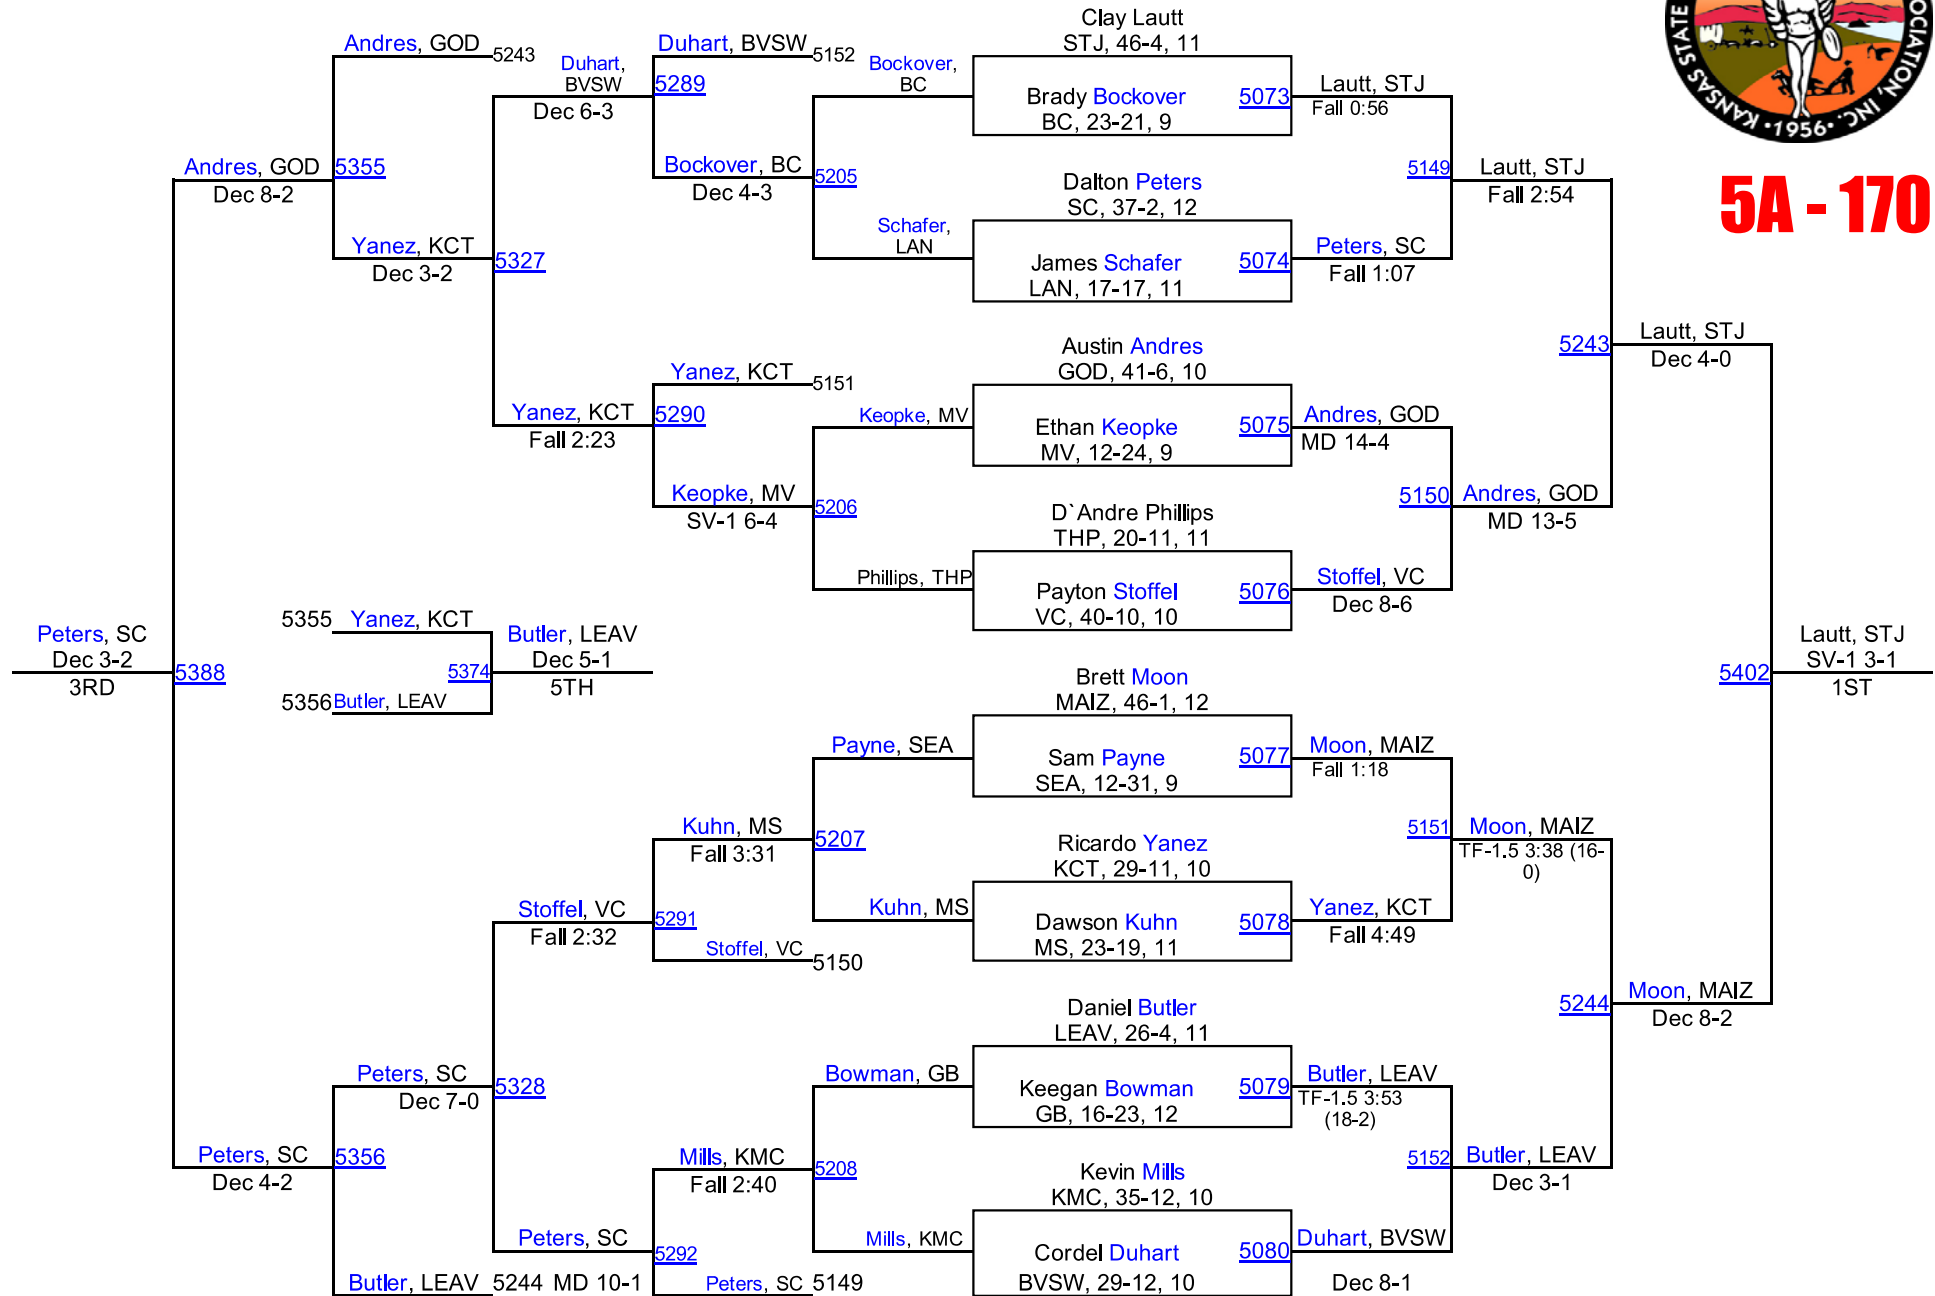

2016 KSHSAA 6A/5A Championships

5A - 170