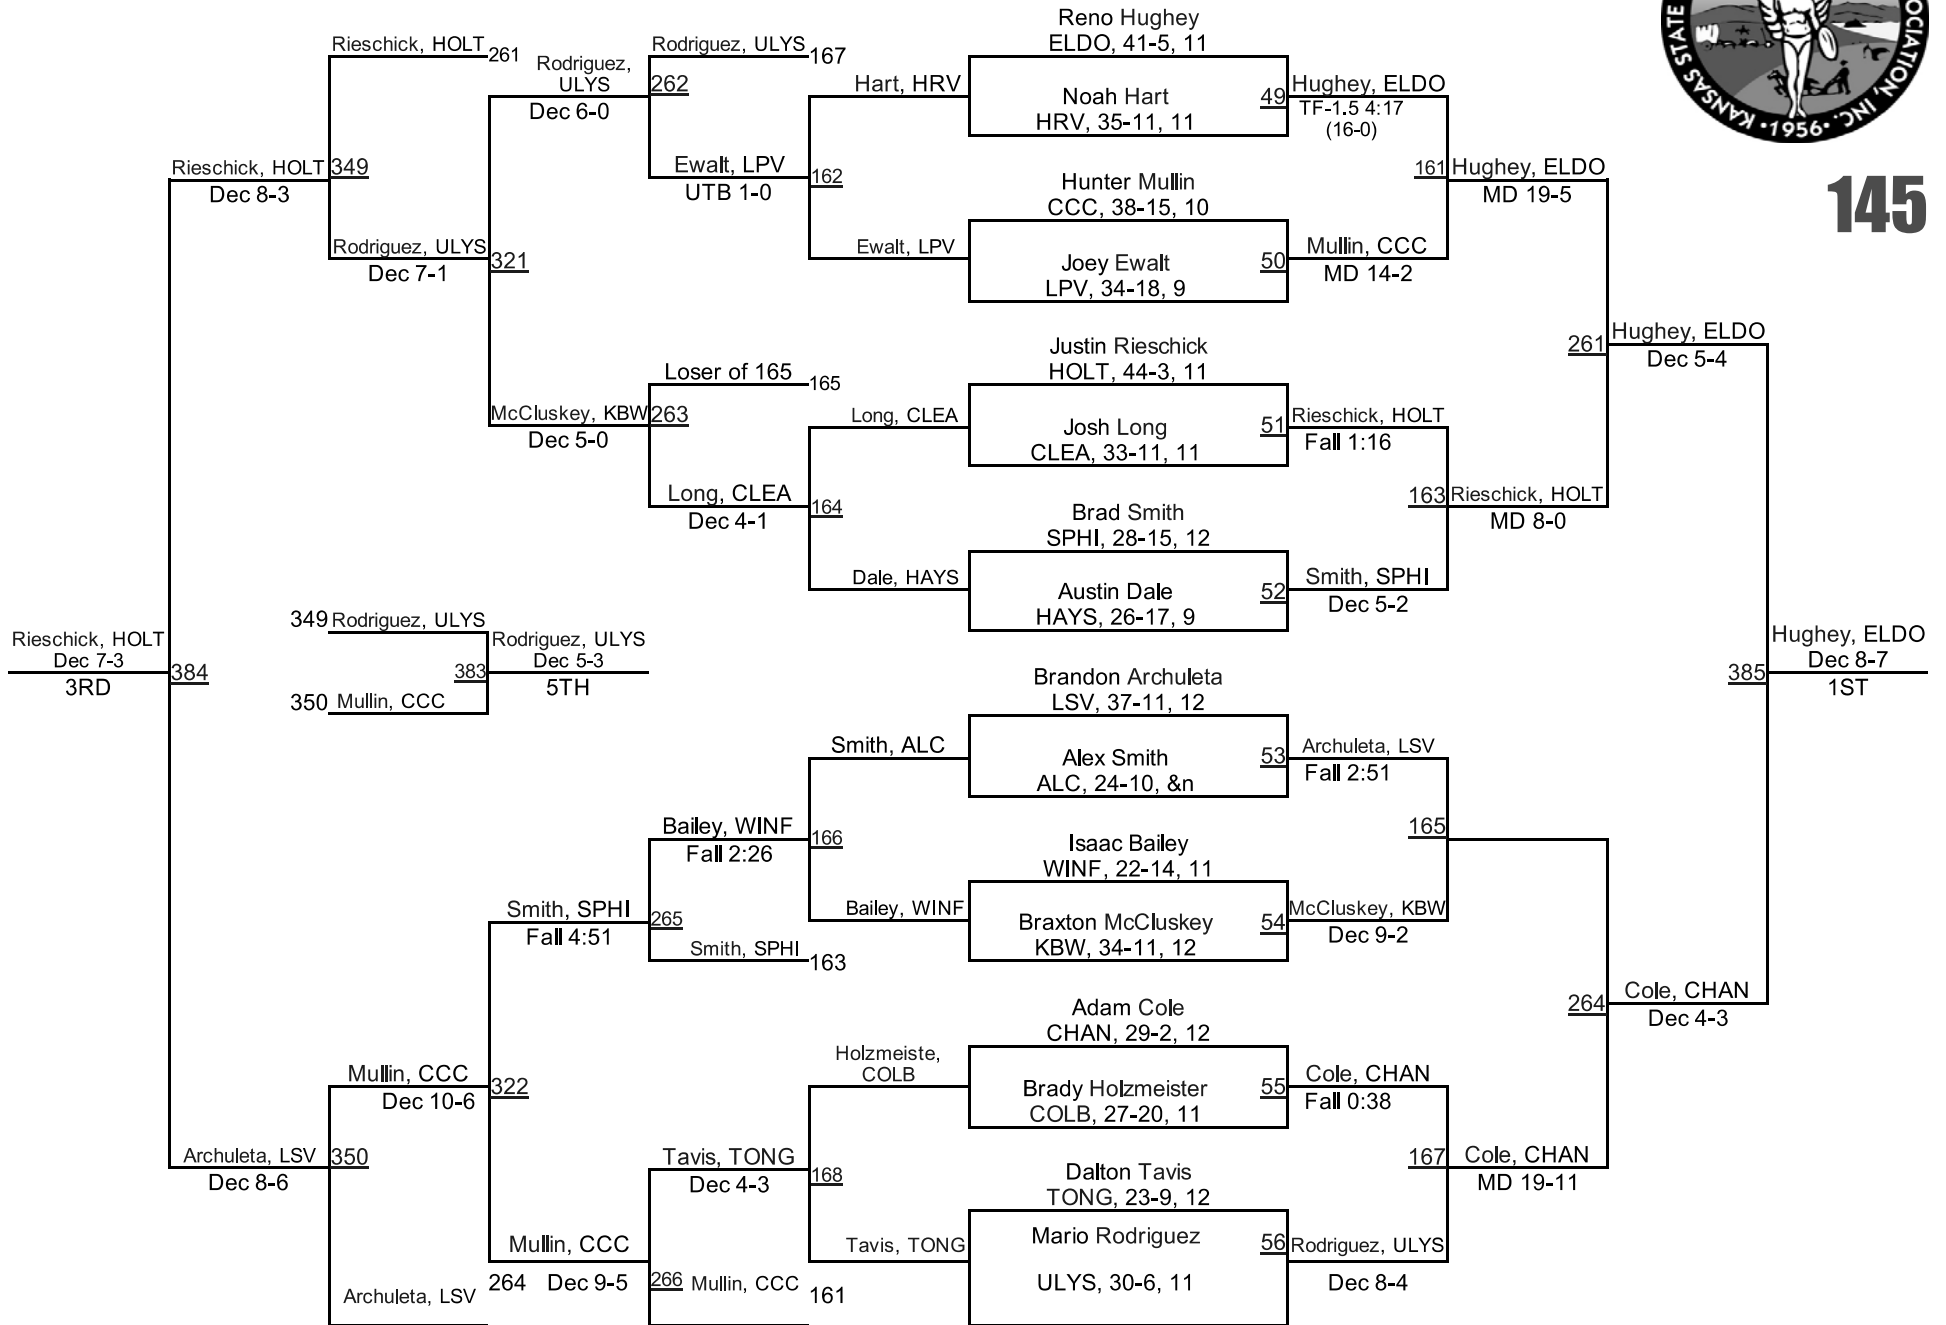

2015 KSHSAA 4A Championships

132

2015 KSHSAA 4A Championships

138

2015 KSHSAA 4A Championships

145

2015 KSHSAA 4A Championships

152