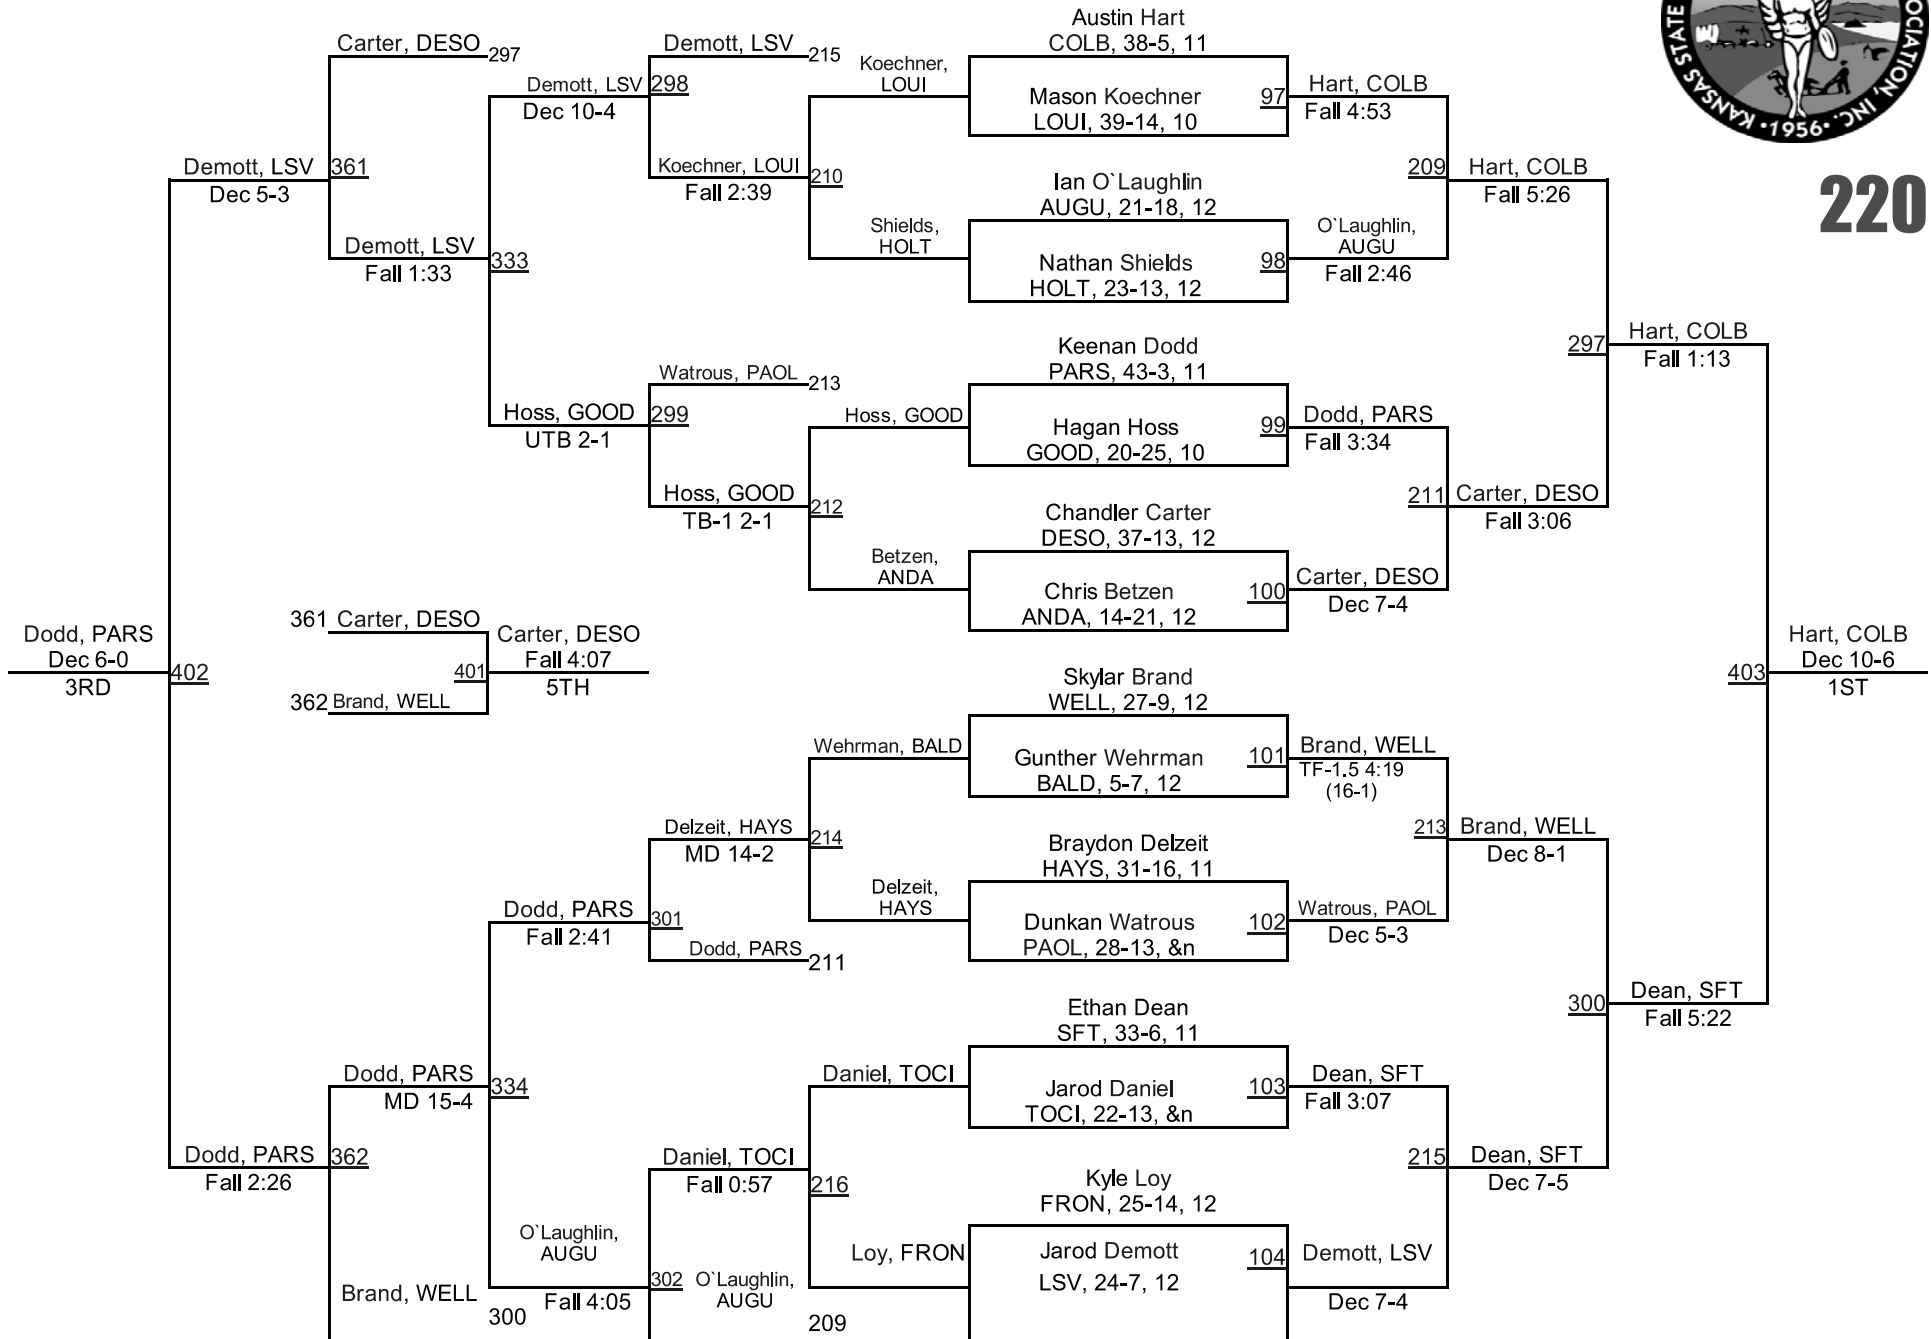

2015 KSHSAA 4A Championships

220