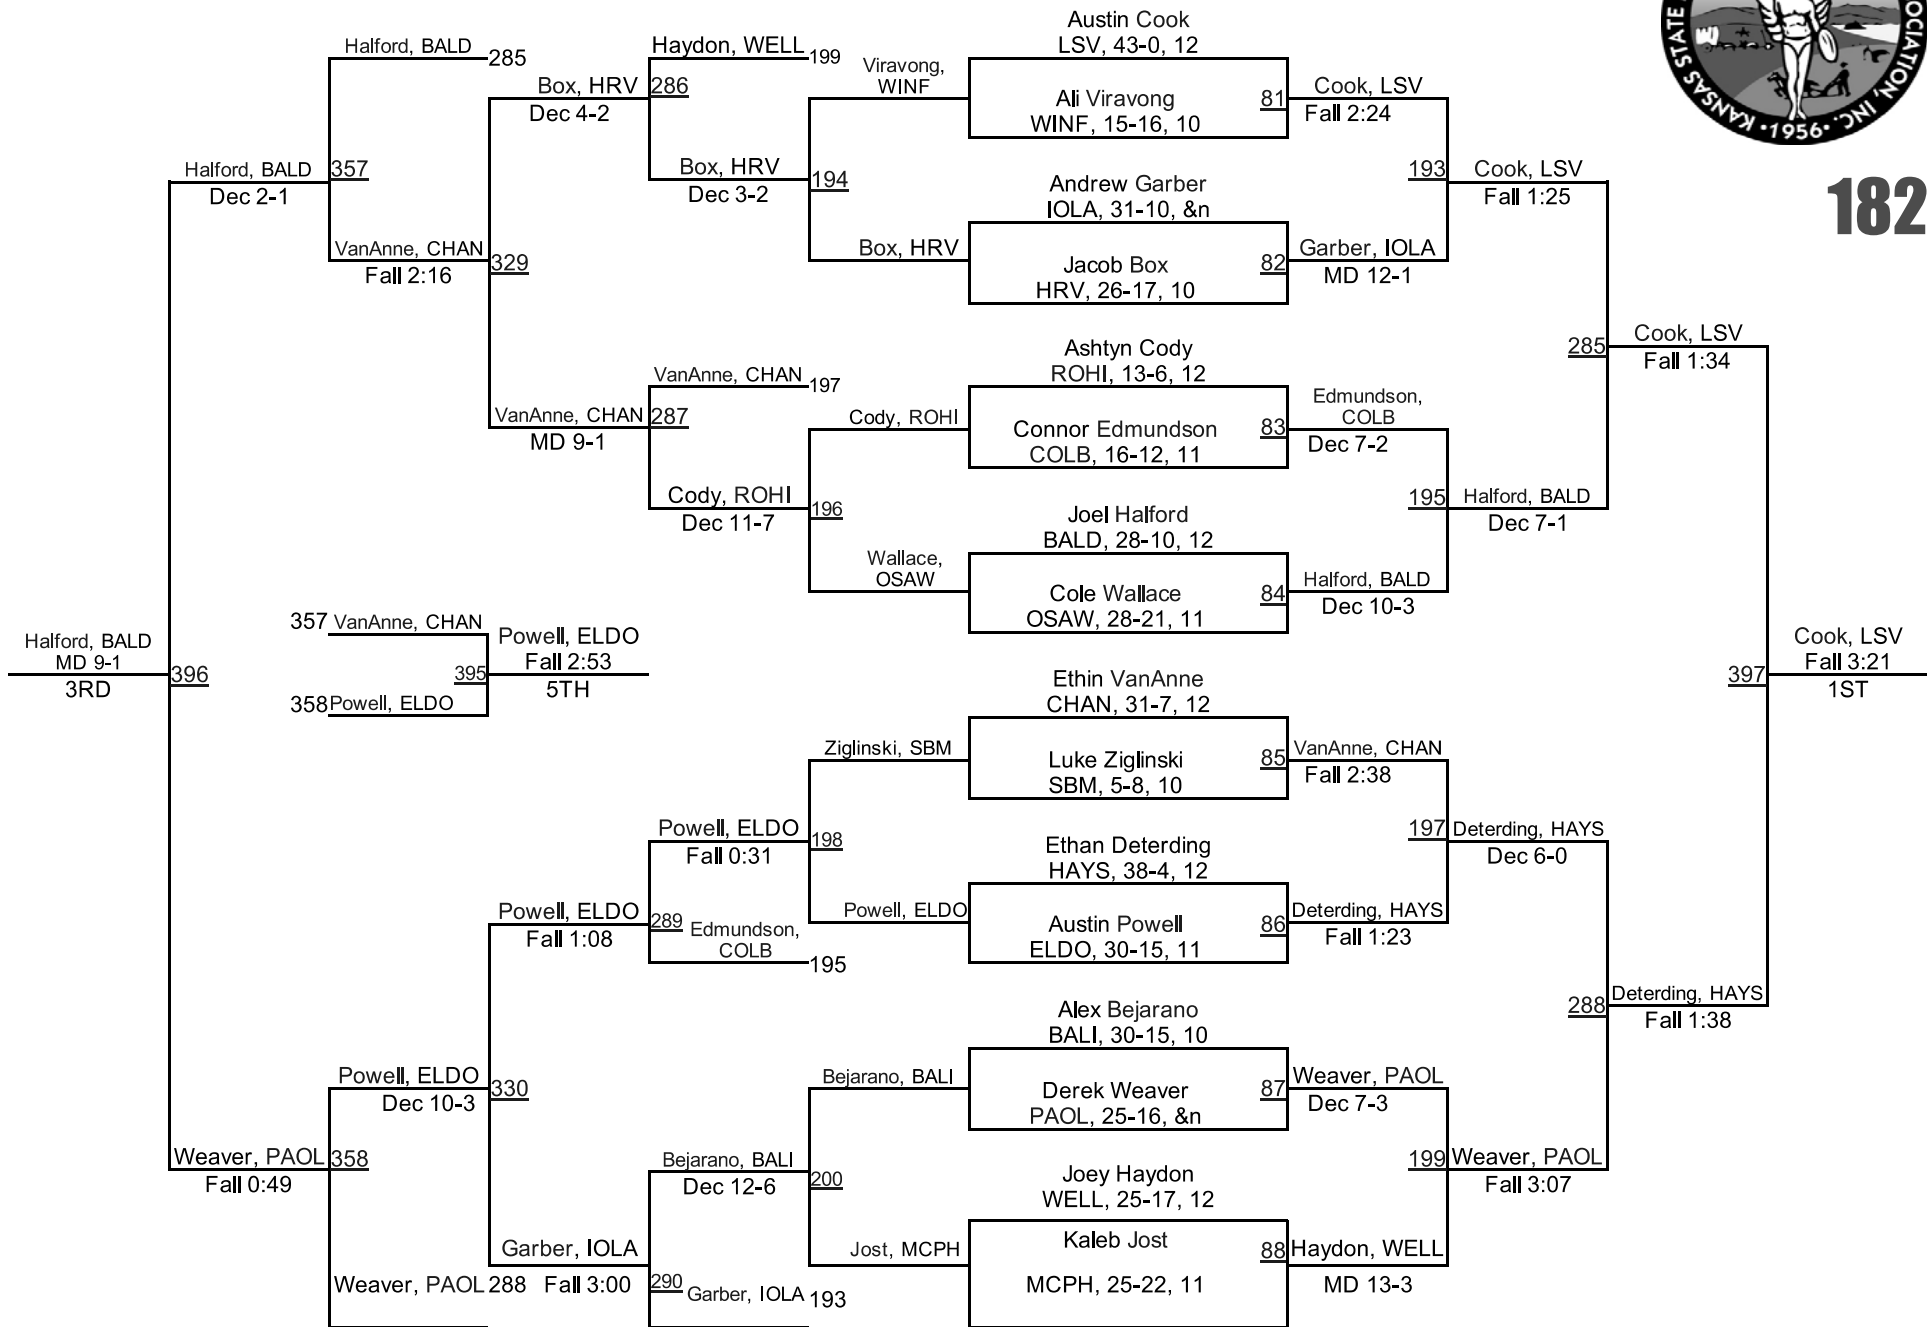

2015 KSHSAA 4A Championships

160

2015 KSHSAA 4A Championships

170

2015 KSHSAA 4A Championships

182

2015 KSHSAA 4A Championships

195