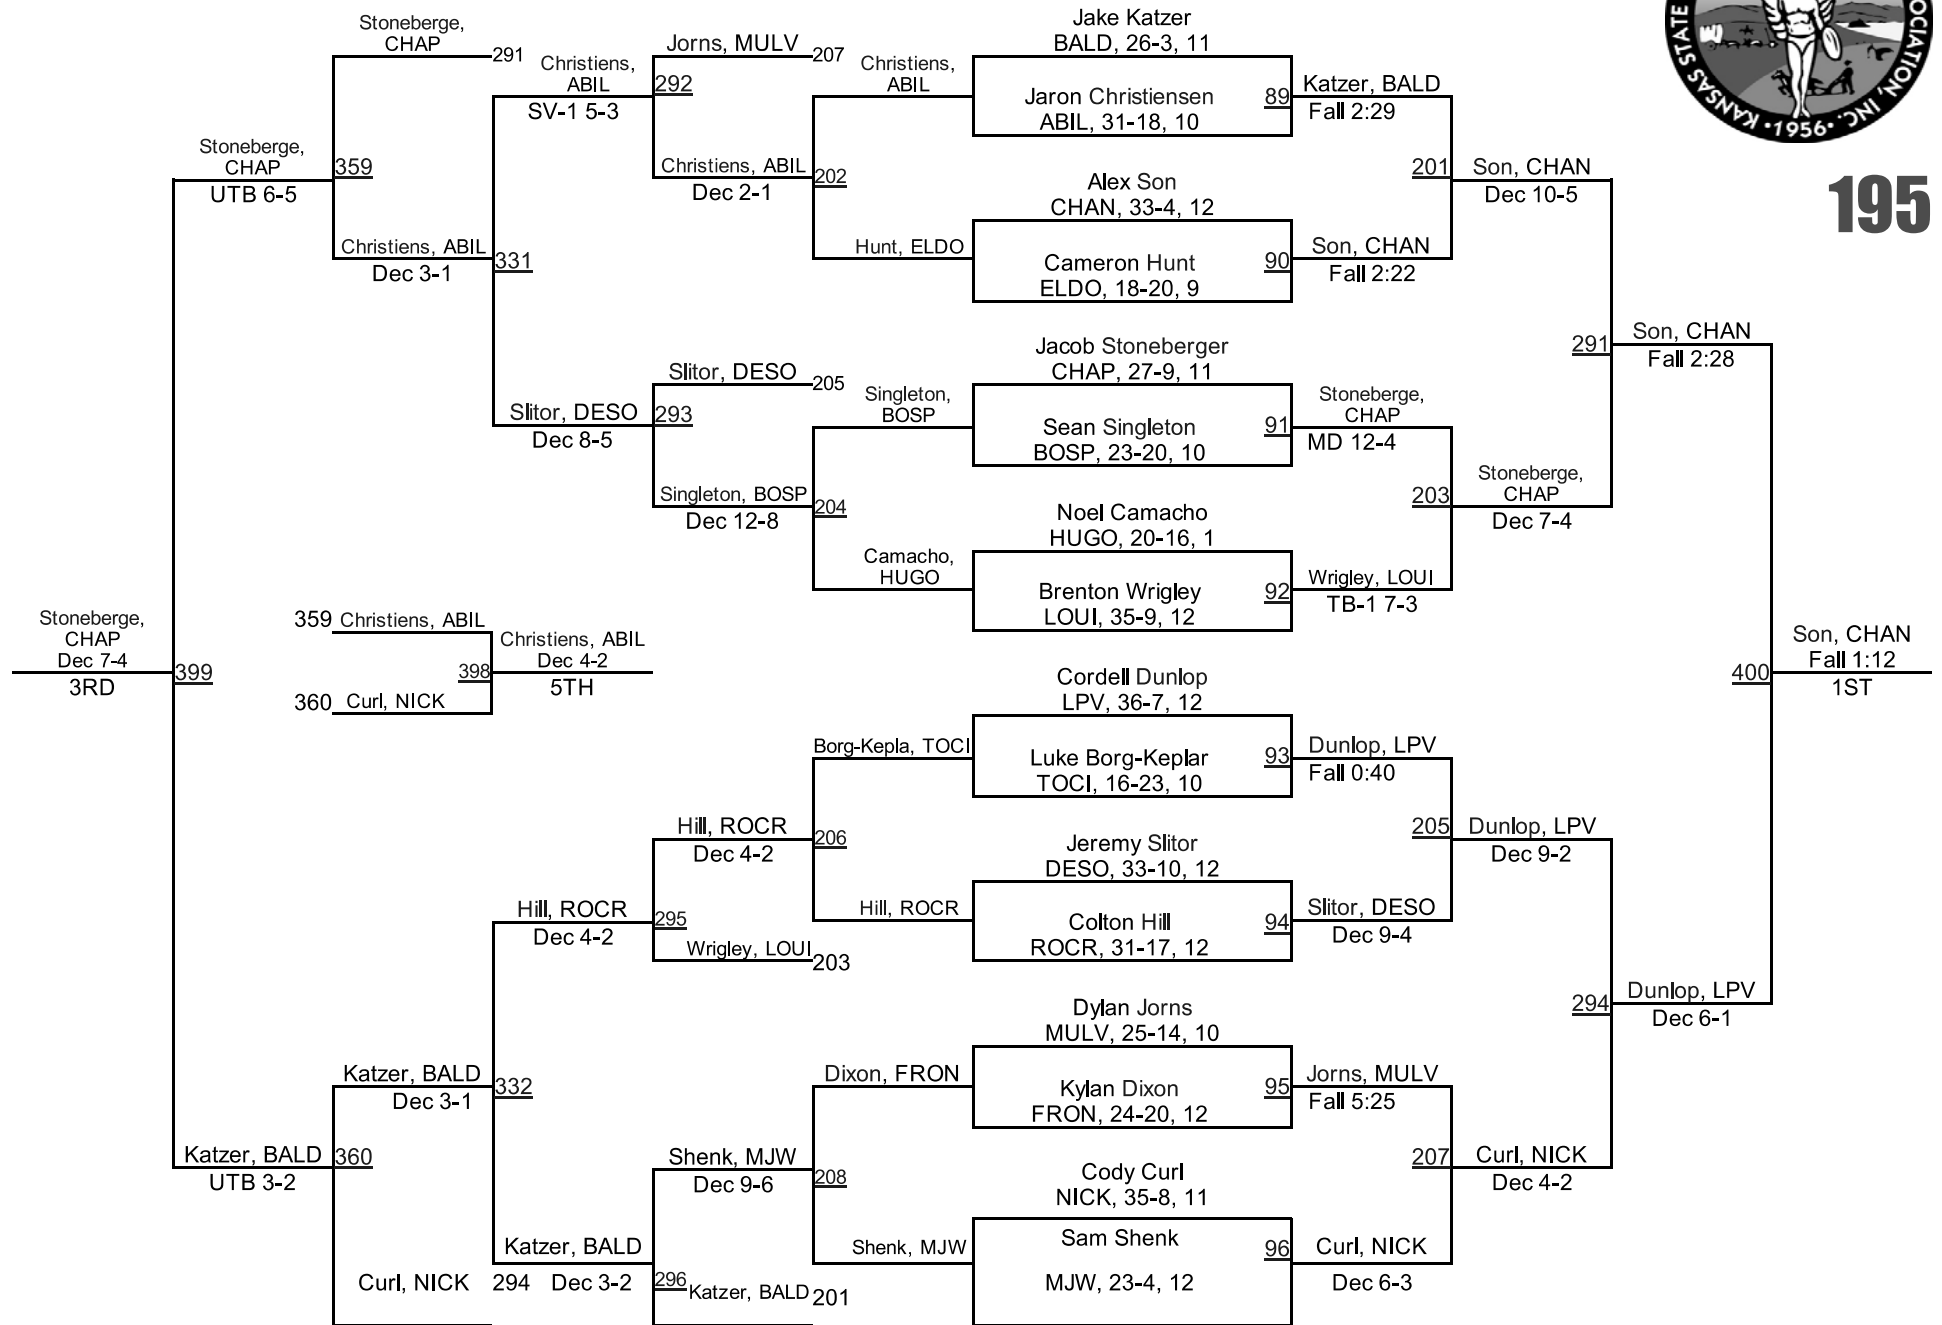

2015 KSHSAA 4A Championships

160

2015 KSHSAA 4A Championships

170

2015 KSHSAA 4A Championships

182

2015 KSHSAA 4A Championships

195