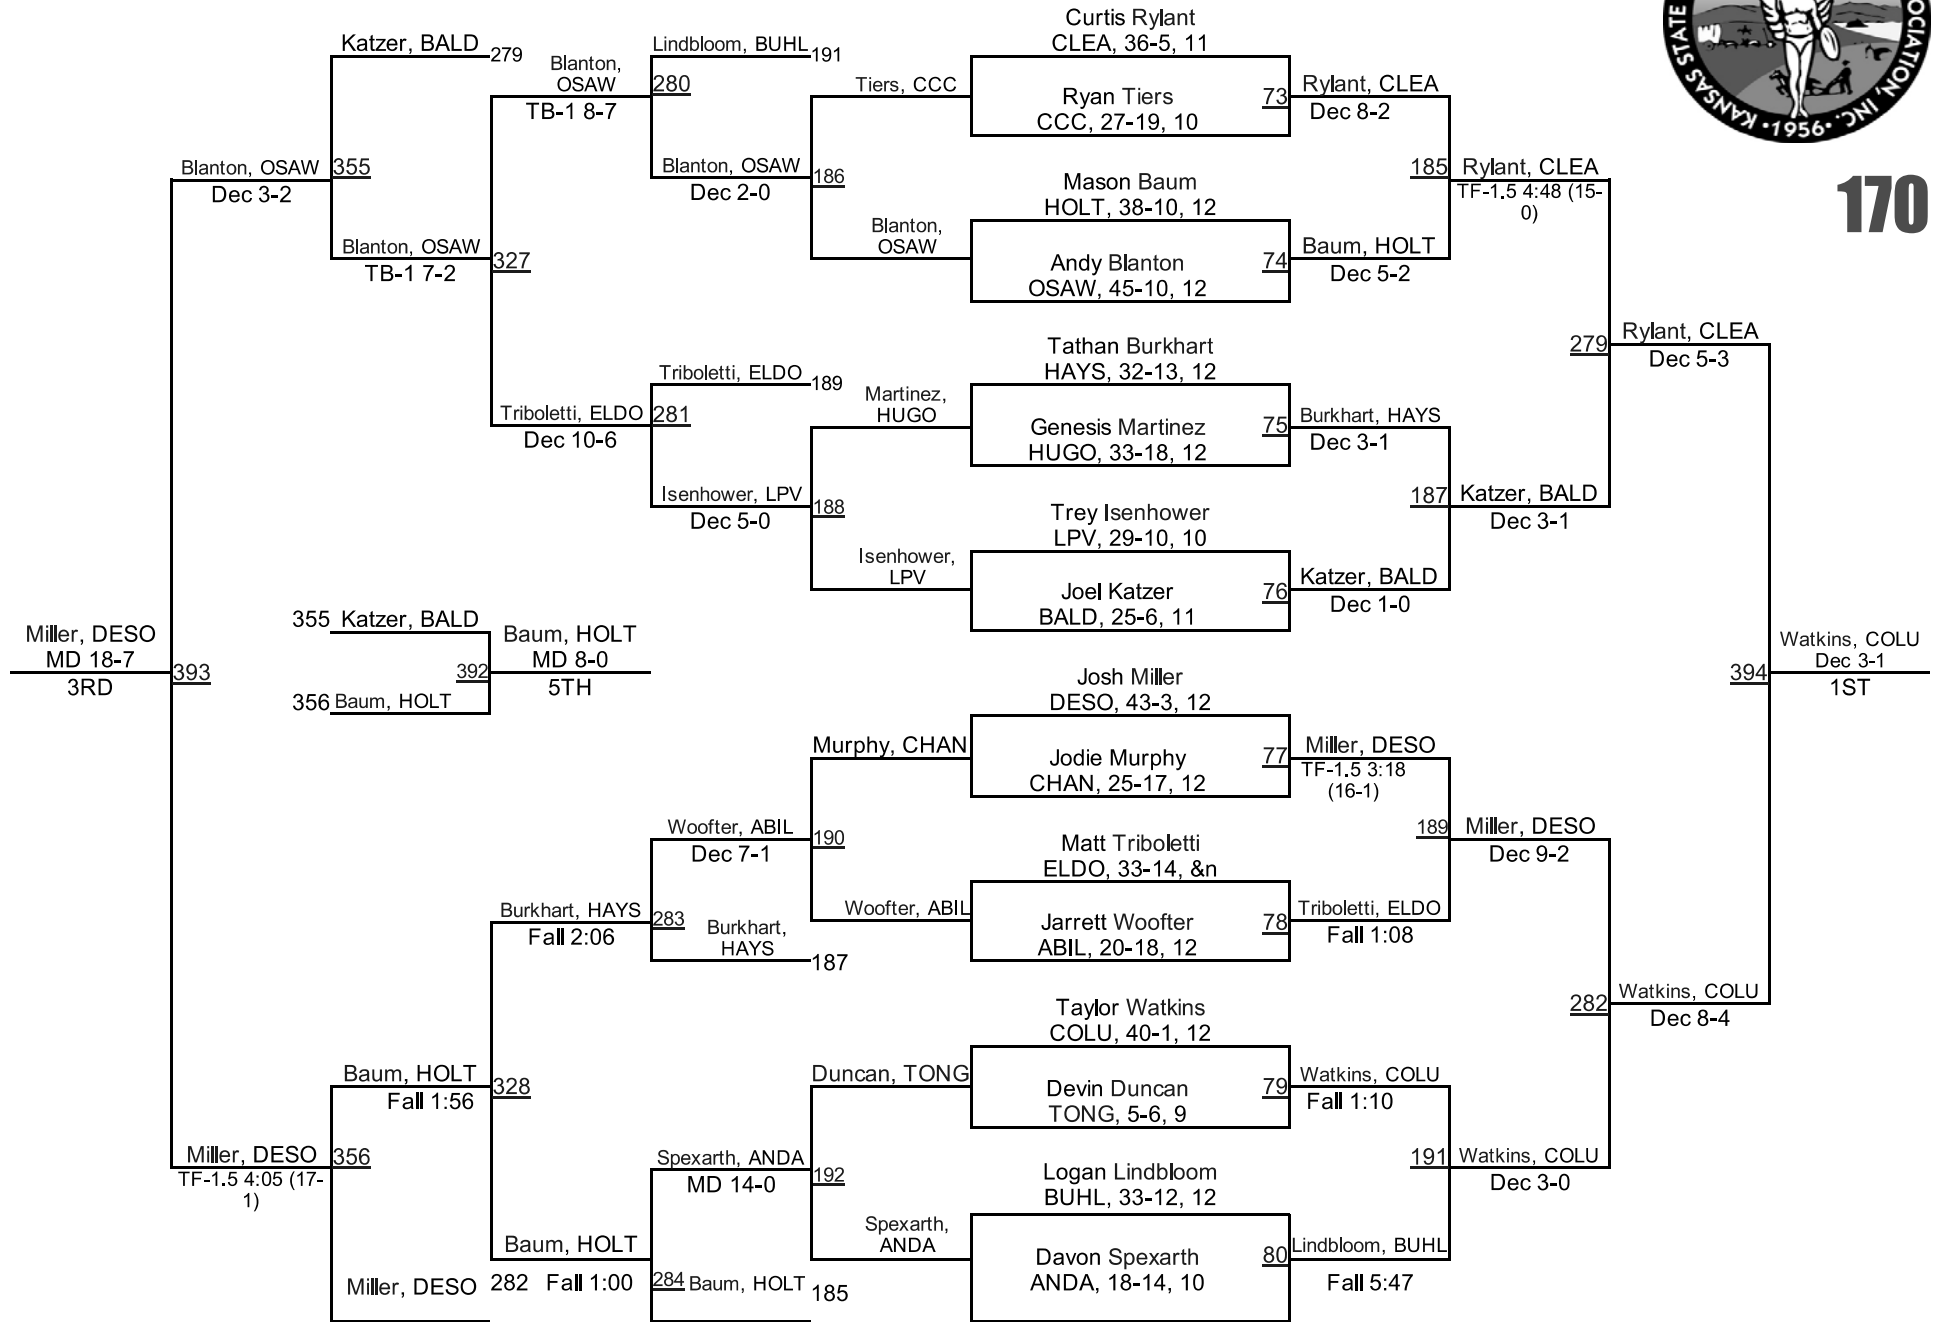

2015 KSHSAA 4A Championships

160

2015 KSHSAA 4A Championships

170

2015 KSHSAA 4A Championships

182

2015 KSHSAA 4A Championships

195