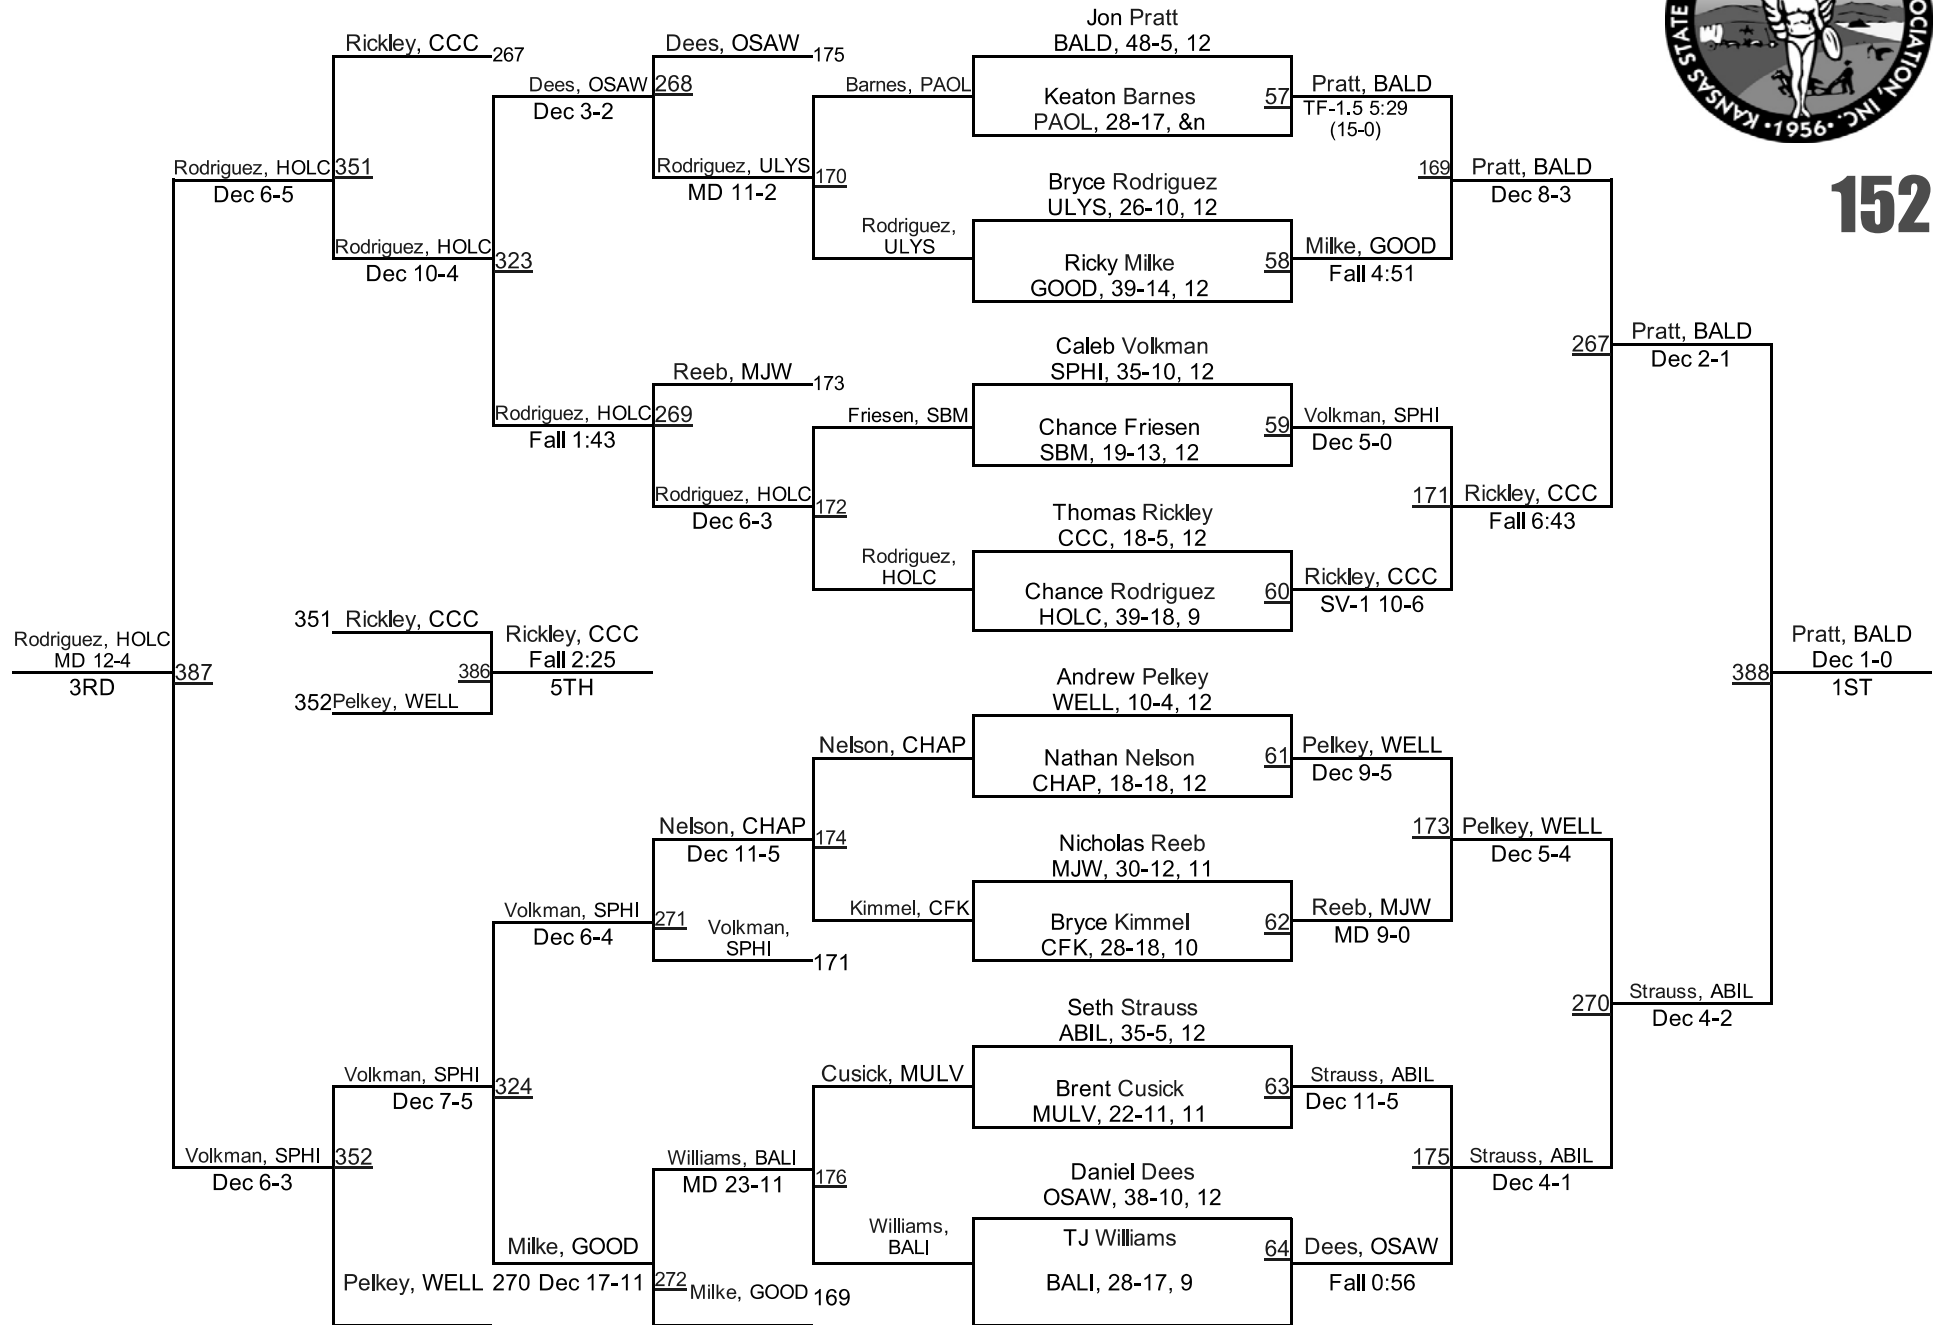

2015 KSHSAA 4A Championships

132

2015 KSHSAA 4A Championships

138

2015 KSHSAA 4A Championships

145

2015 KSHSAA 4A Championships

152