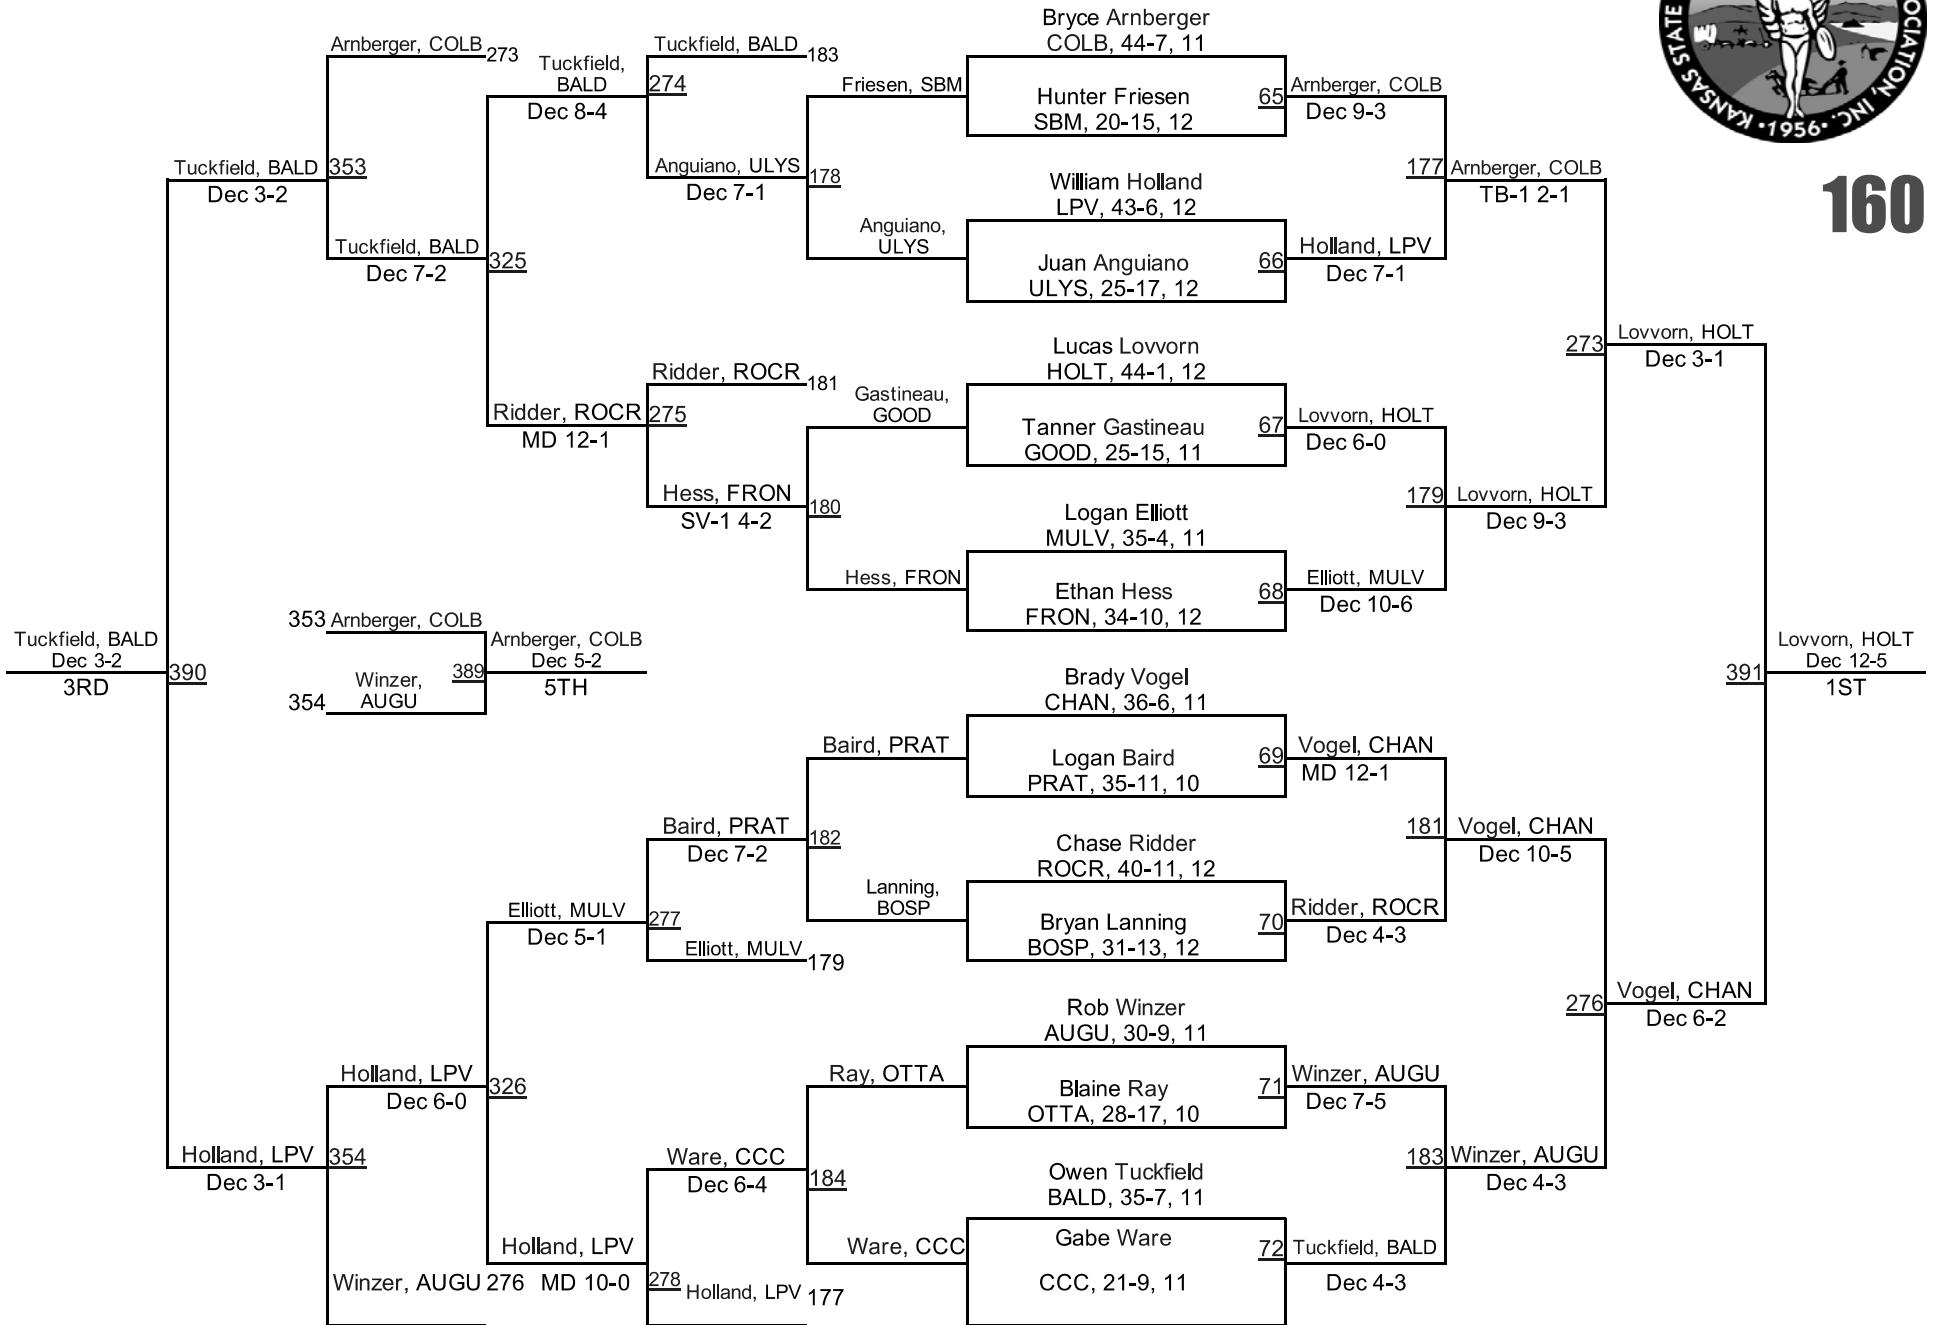

2015 KSHSAA 4A Championships

160