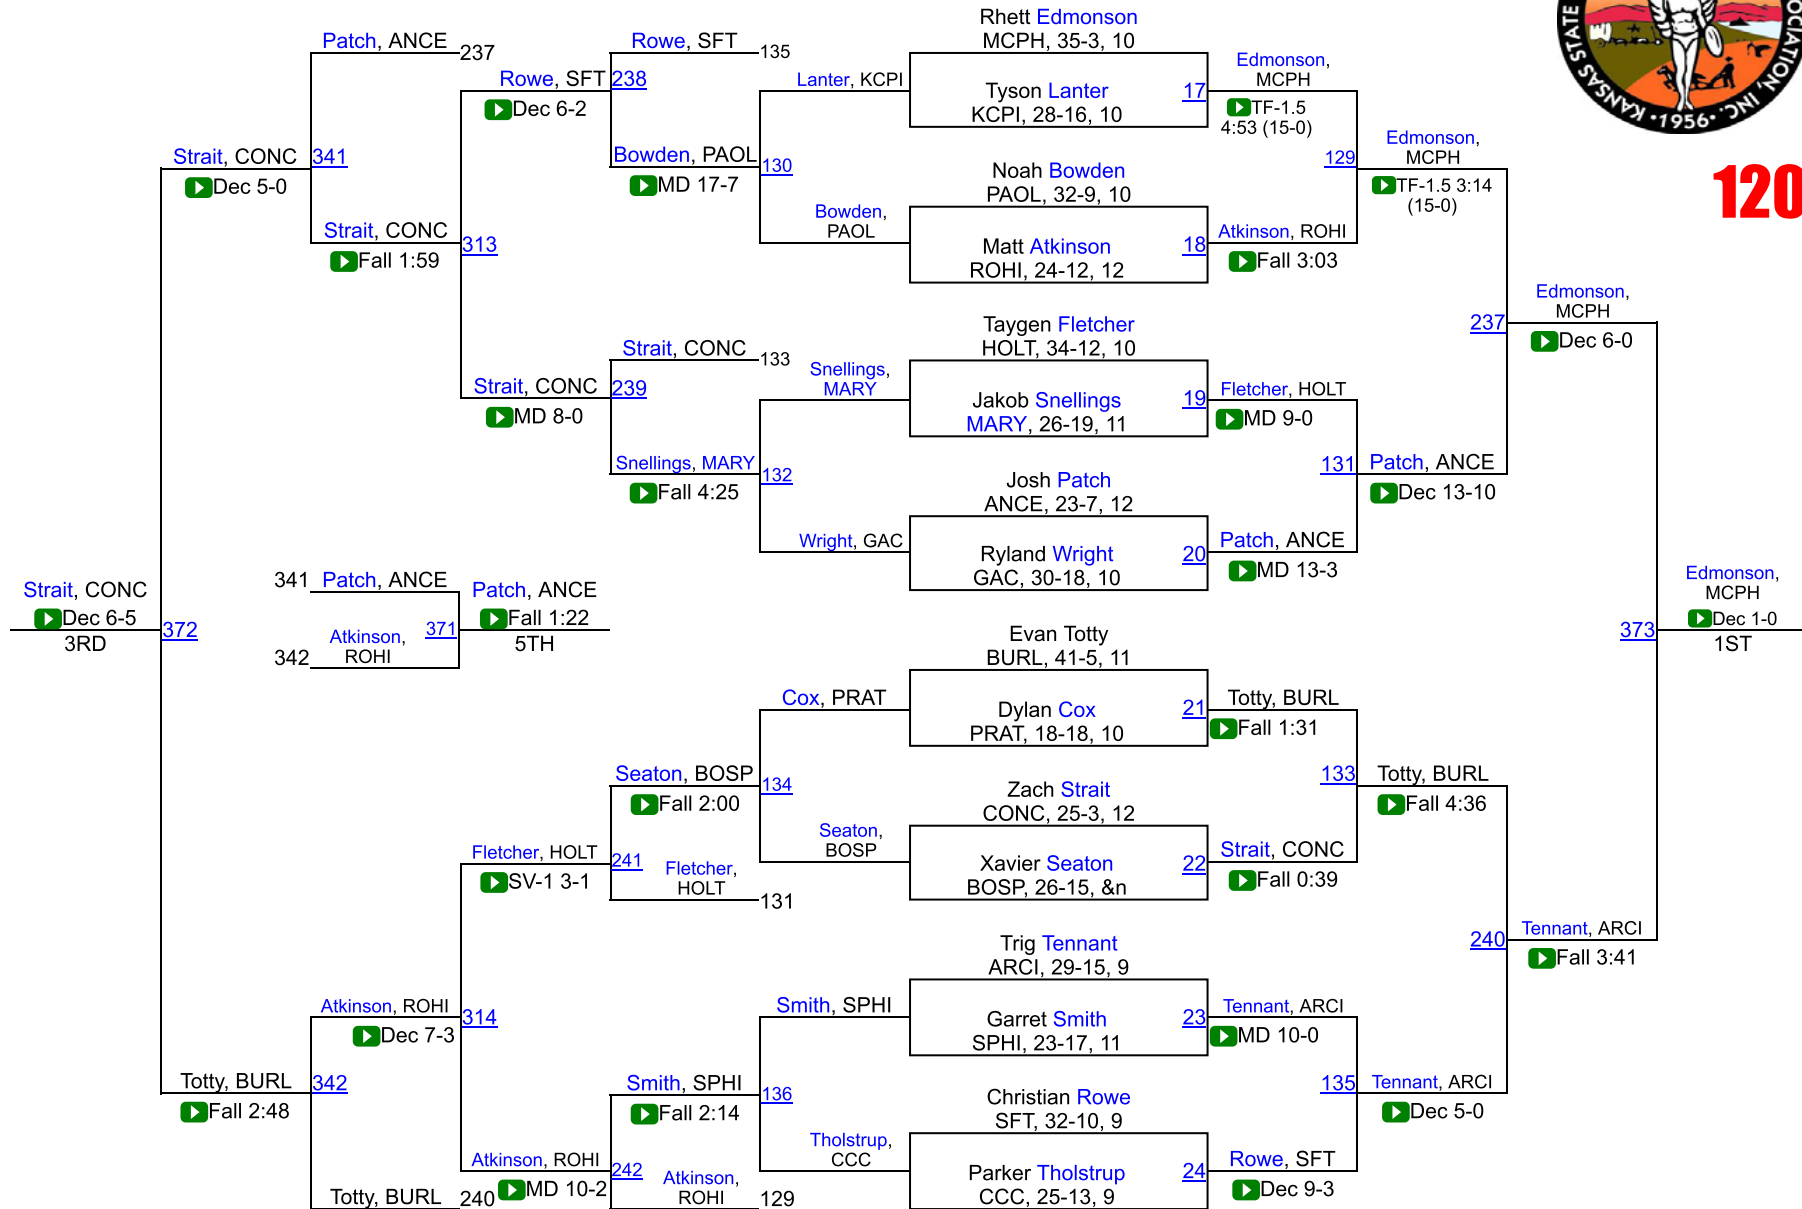

2018 KSHSAA 4A Championships

120