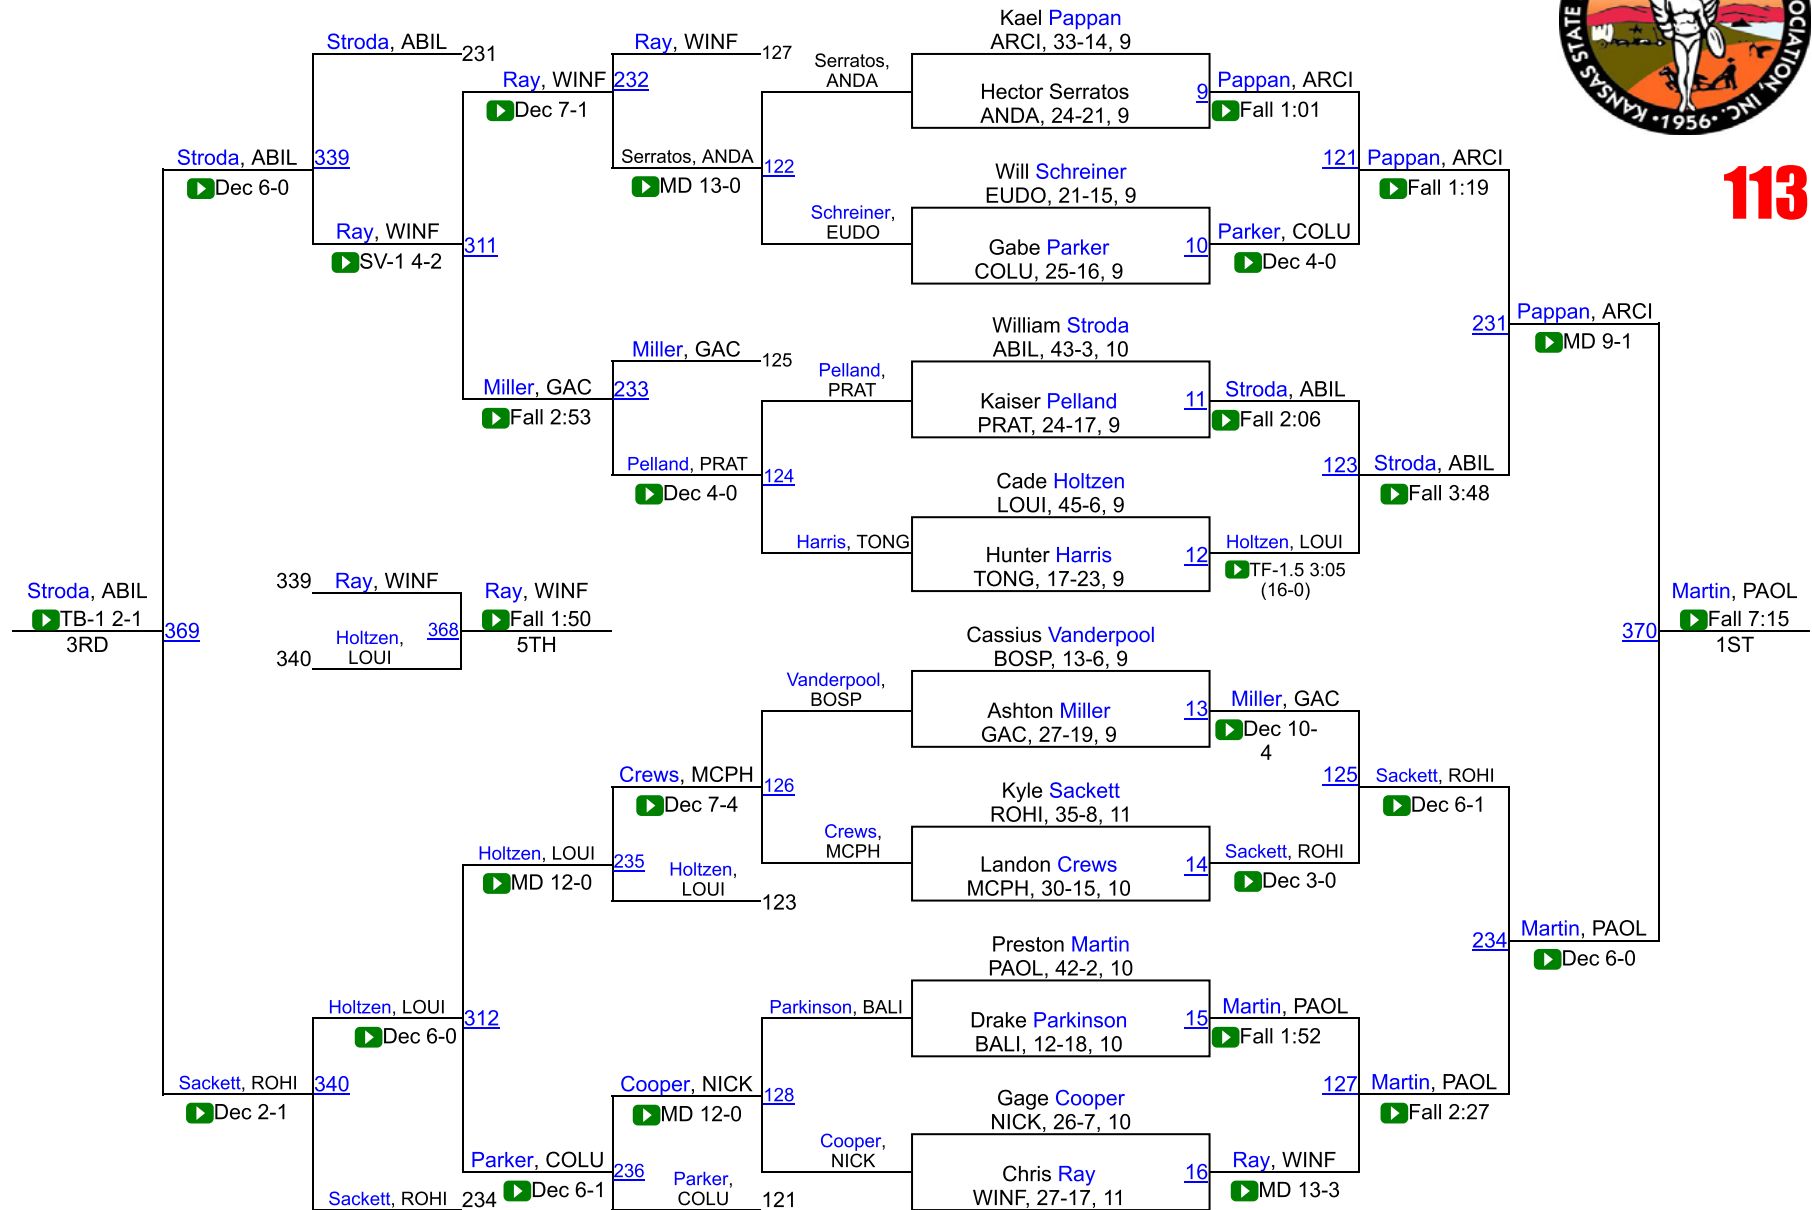

2018 KSHSAA 4A Championships

113