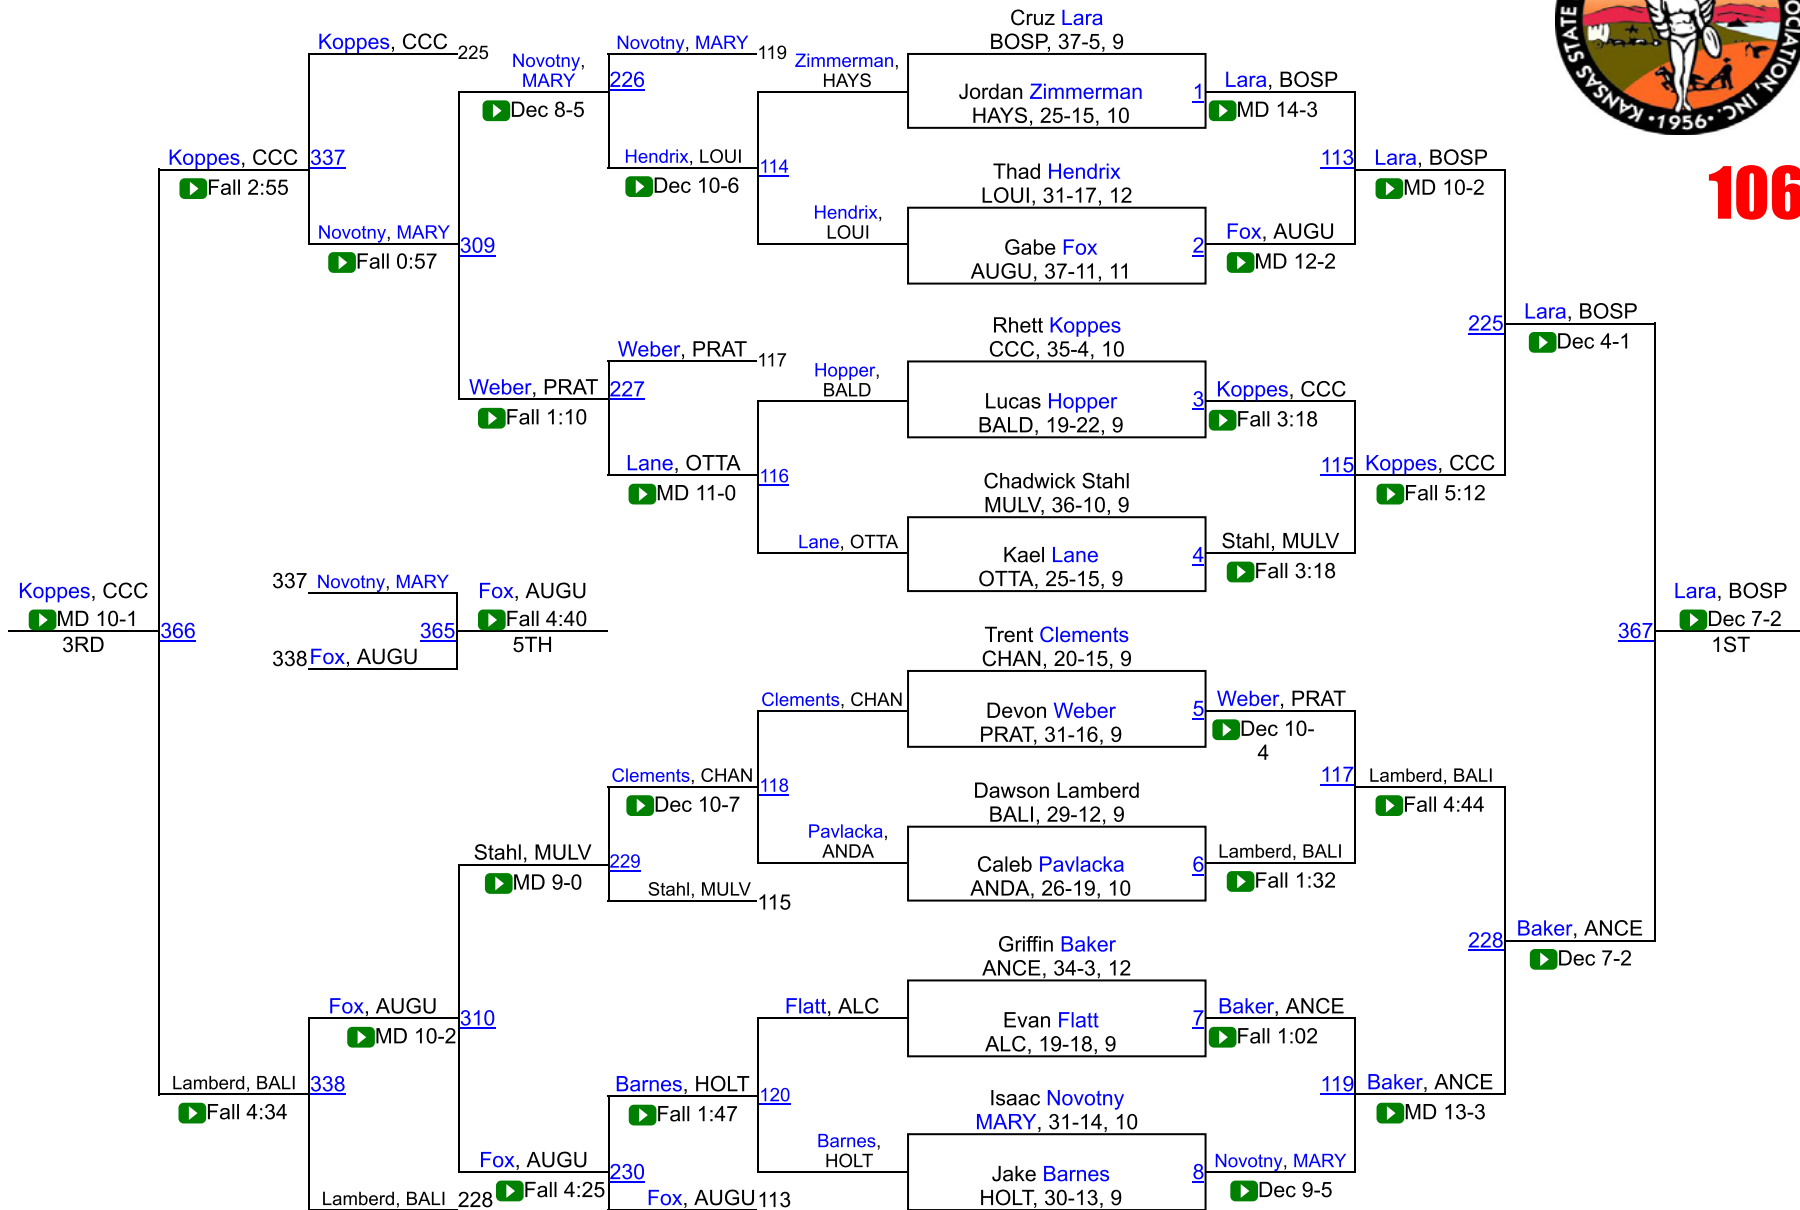

44	Nickerson	2.0
46	Baldwin	1.0
46	Hugoton	1.0
46	Wichita-Trinity Academy	1.0
49	Altamont-Labette County	0.0
49	Independence	0.0
49	Lindsborg-Smokey Valley	0.0

106