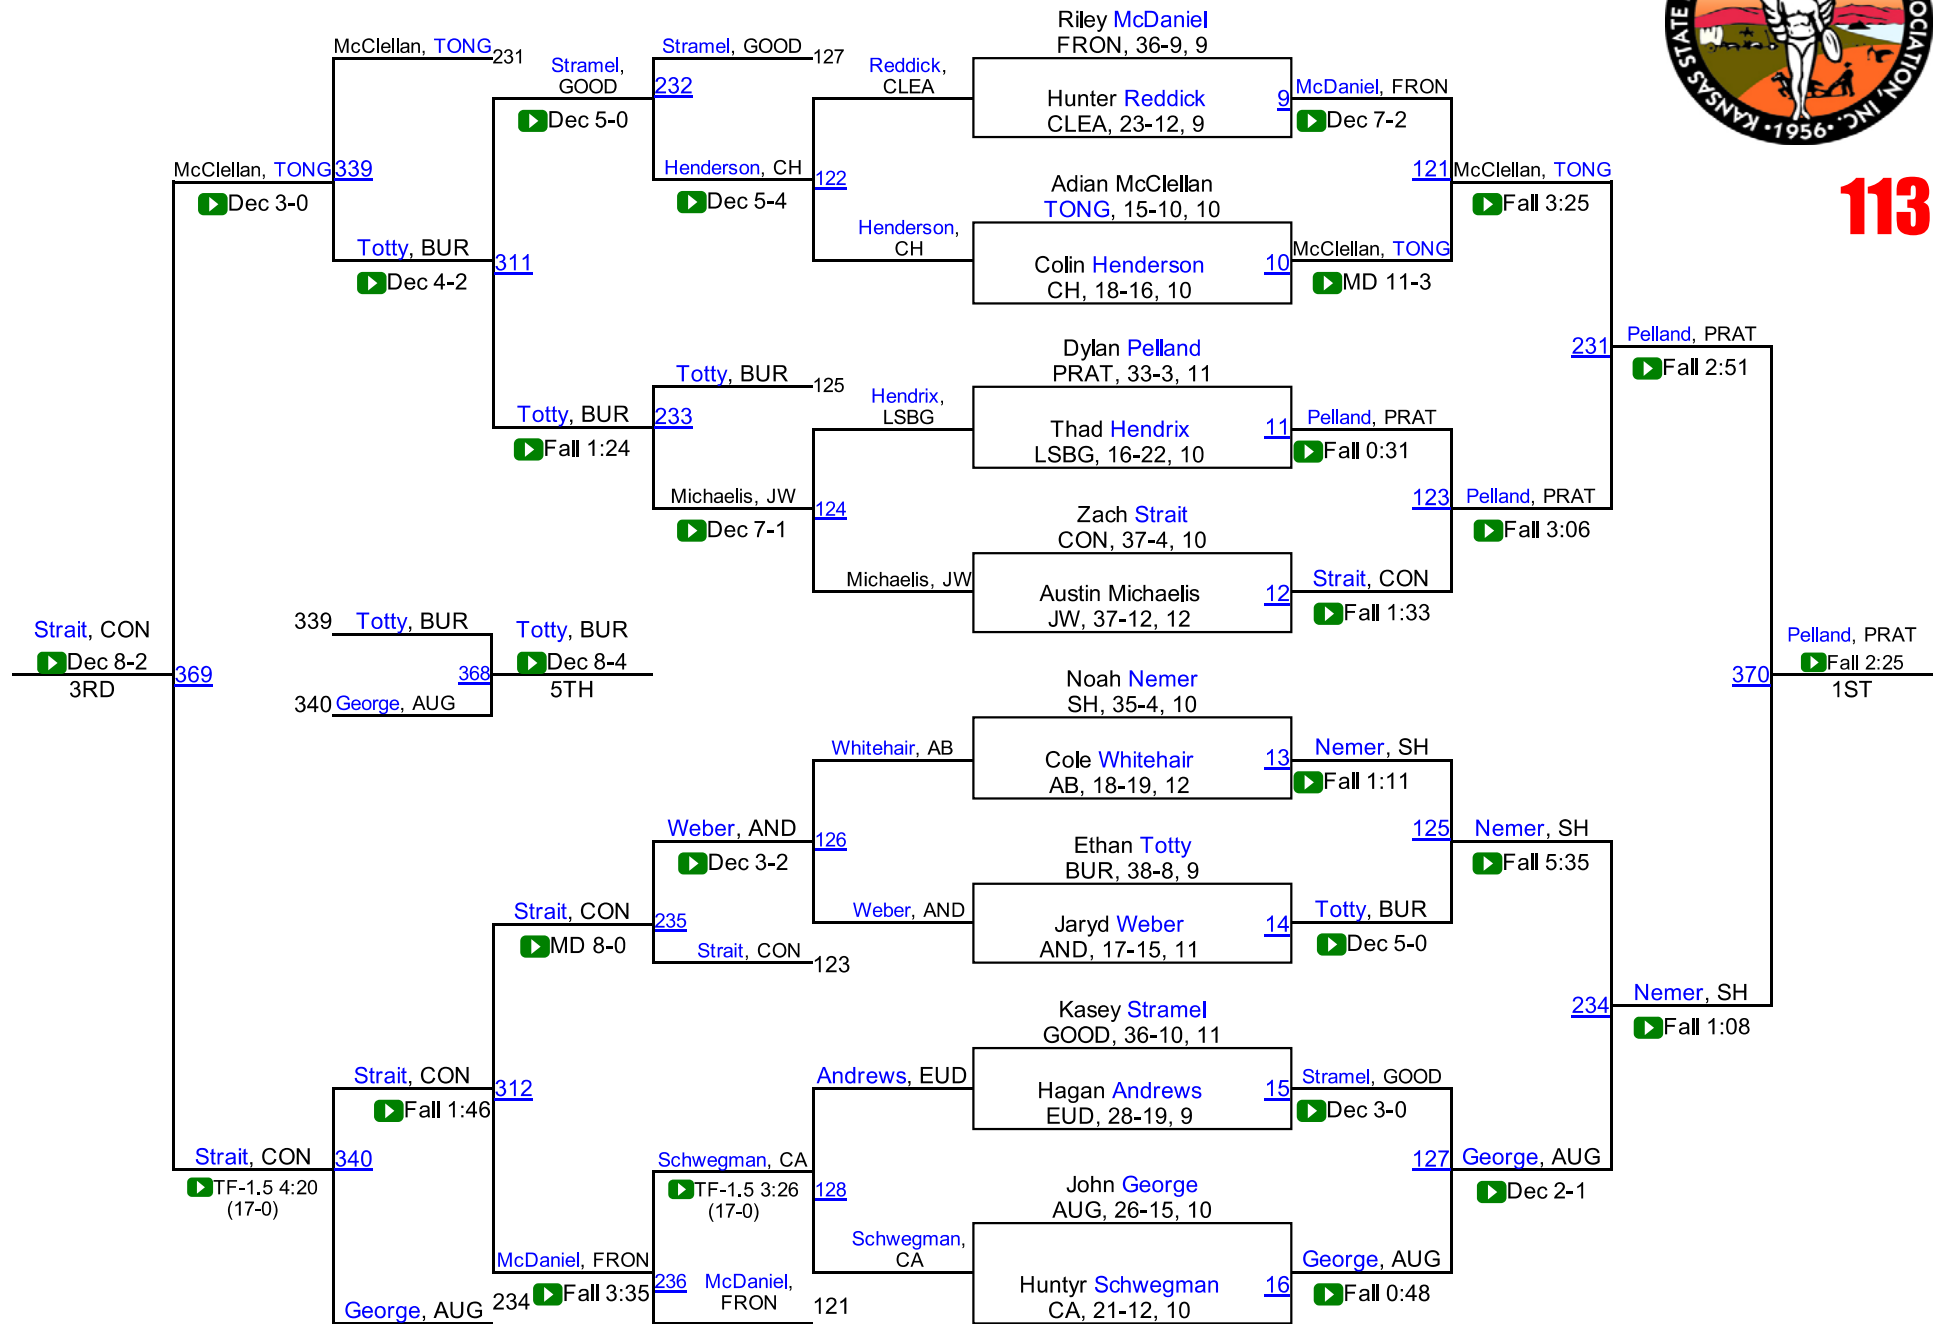

50.	Atchison	0.0	
50.	Garnett-Anderson County		0.0
50.	Rose Hill	0.0	

2016 KSHSAA 4A Championships

106

2016 KSHSAA 4A Championships

113

2016 KSHSAA 4A Championships

132

2016 KSHSAA 4A Championships