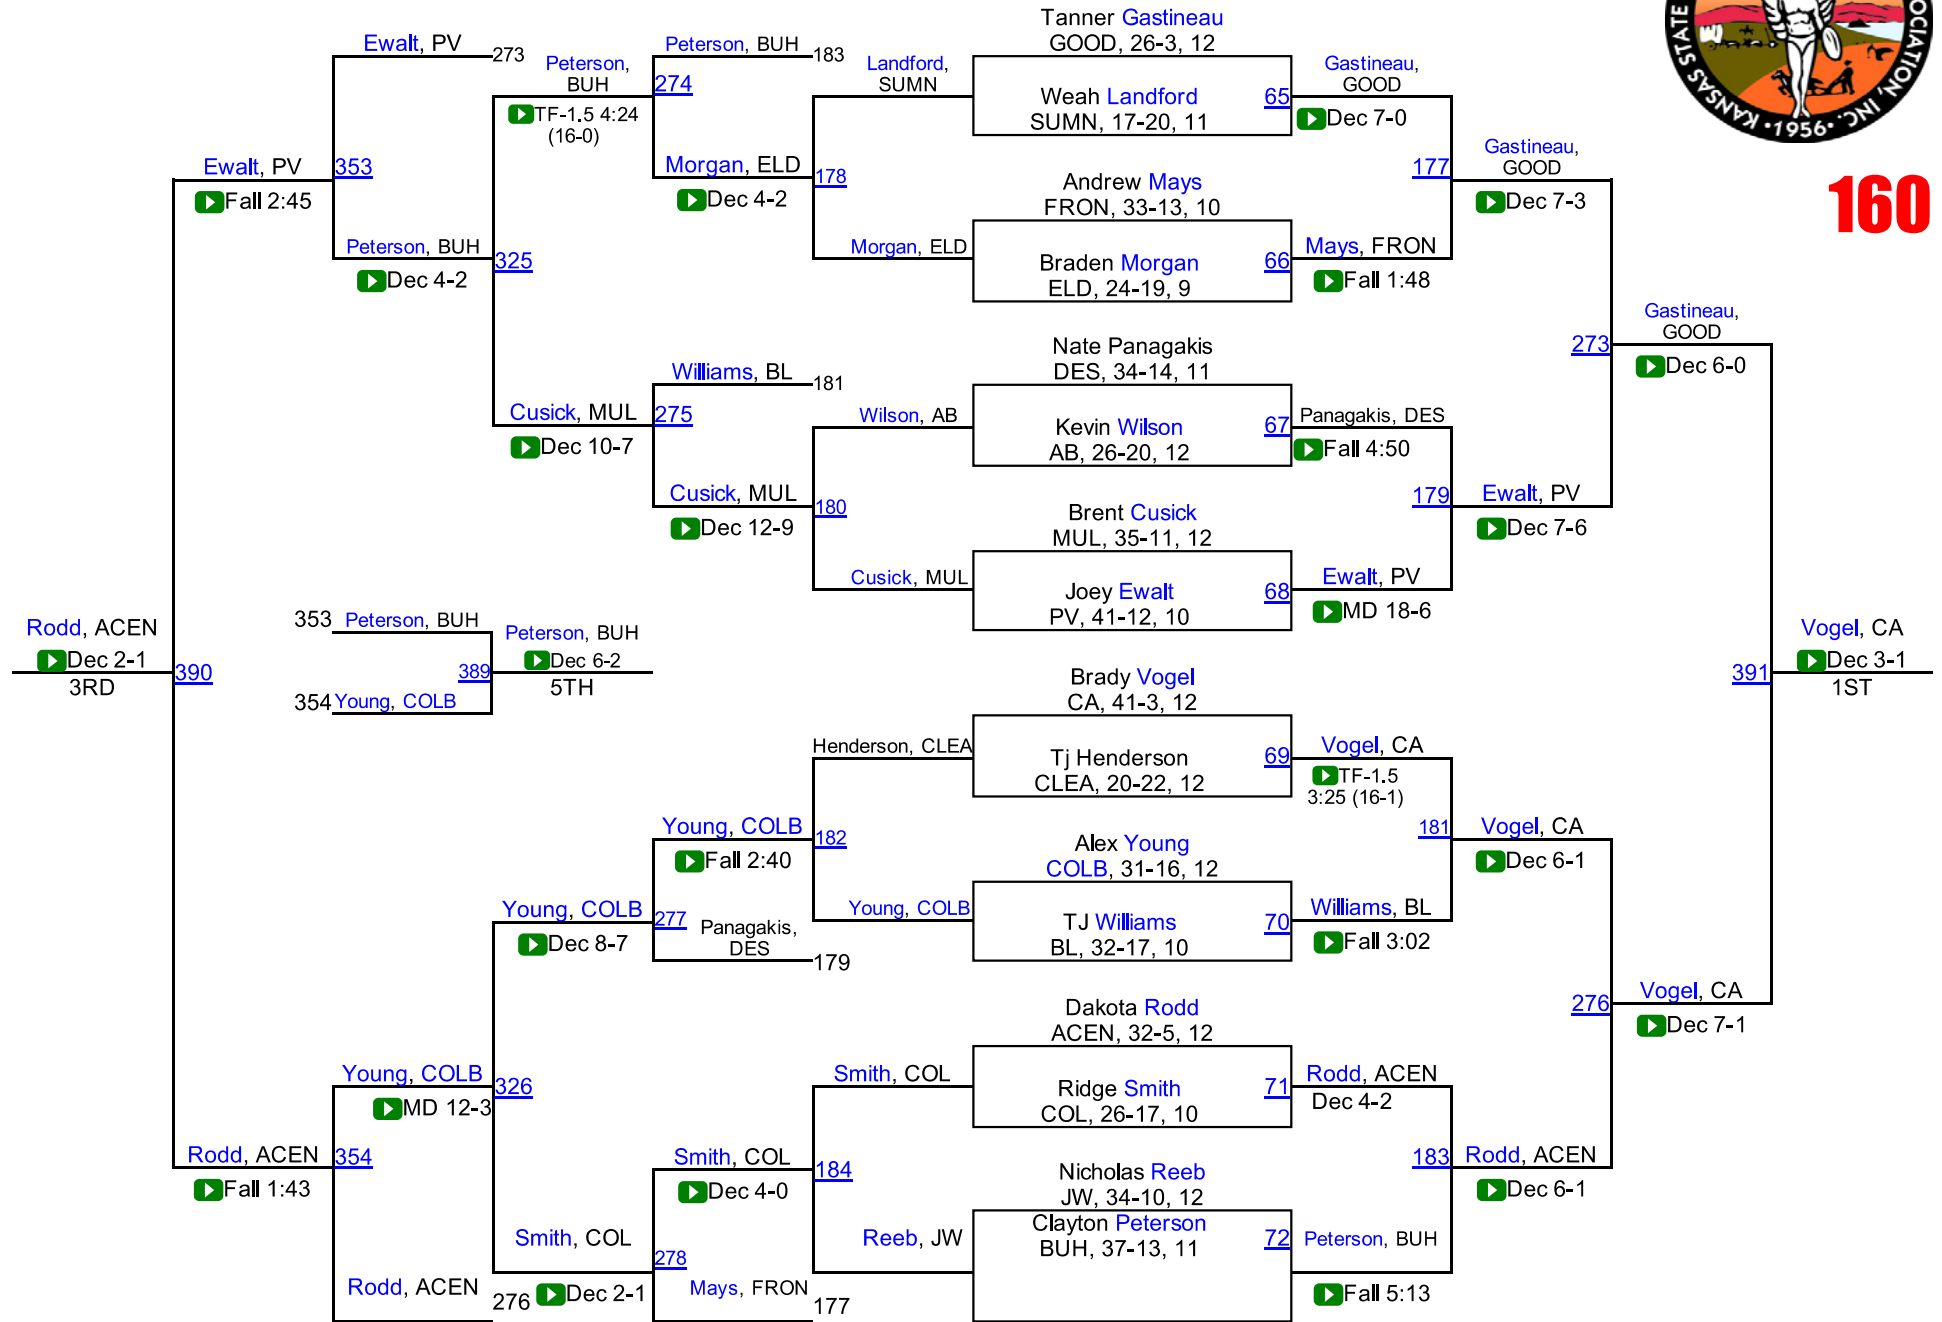

138

2016 KSHSAA 4A Championships

145

2016 KSHSAA 4A Championships

160

2016 KSHSAA 4A Championships

170

2016 KSHSAA 4A Championships