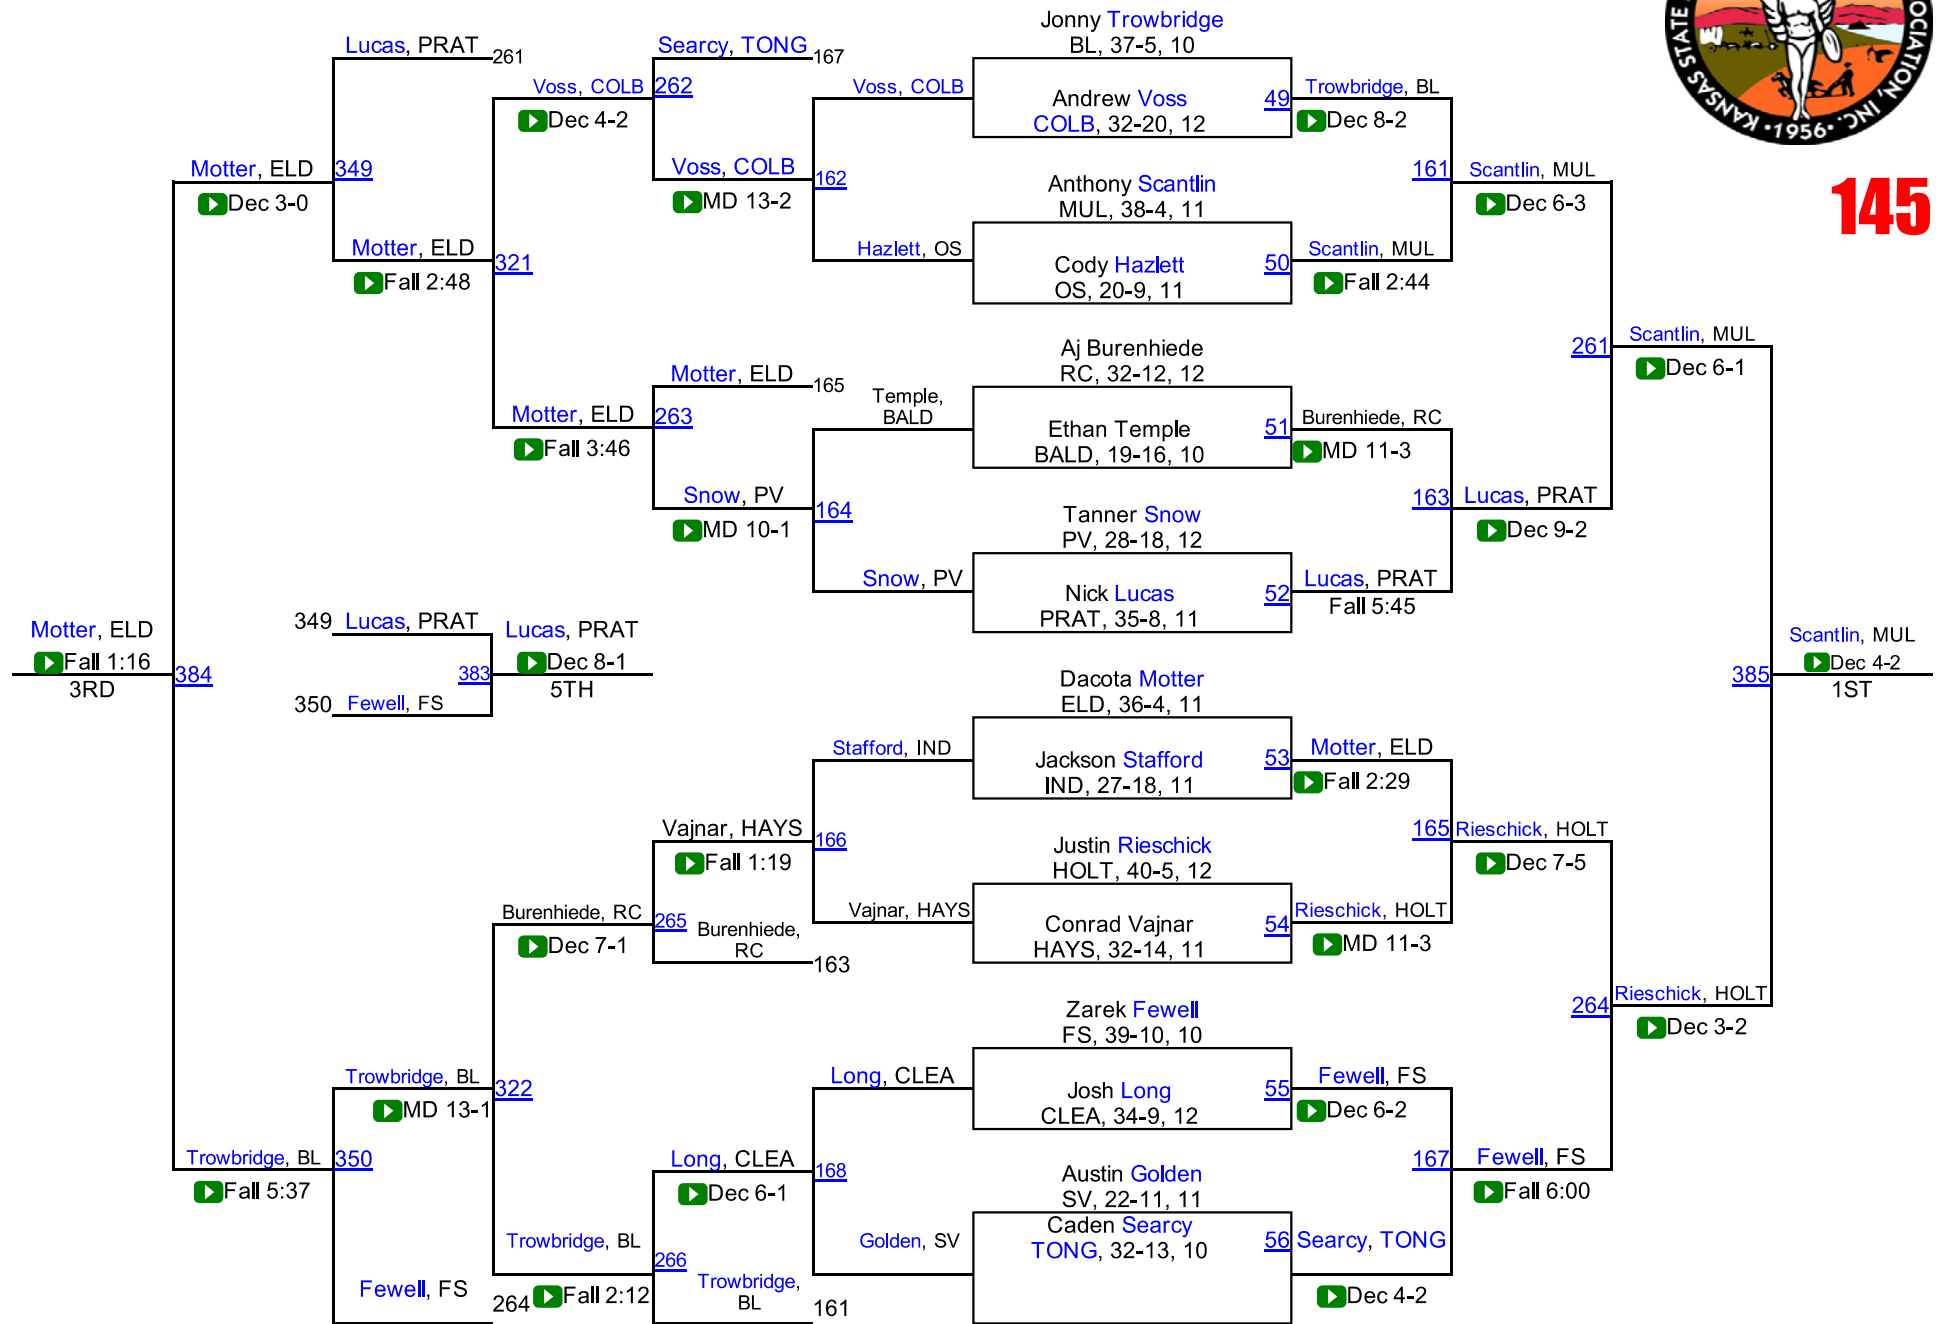

2016 KSHSAA 4A Championships

145