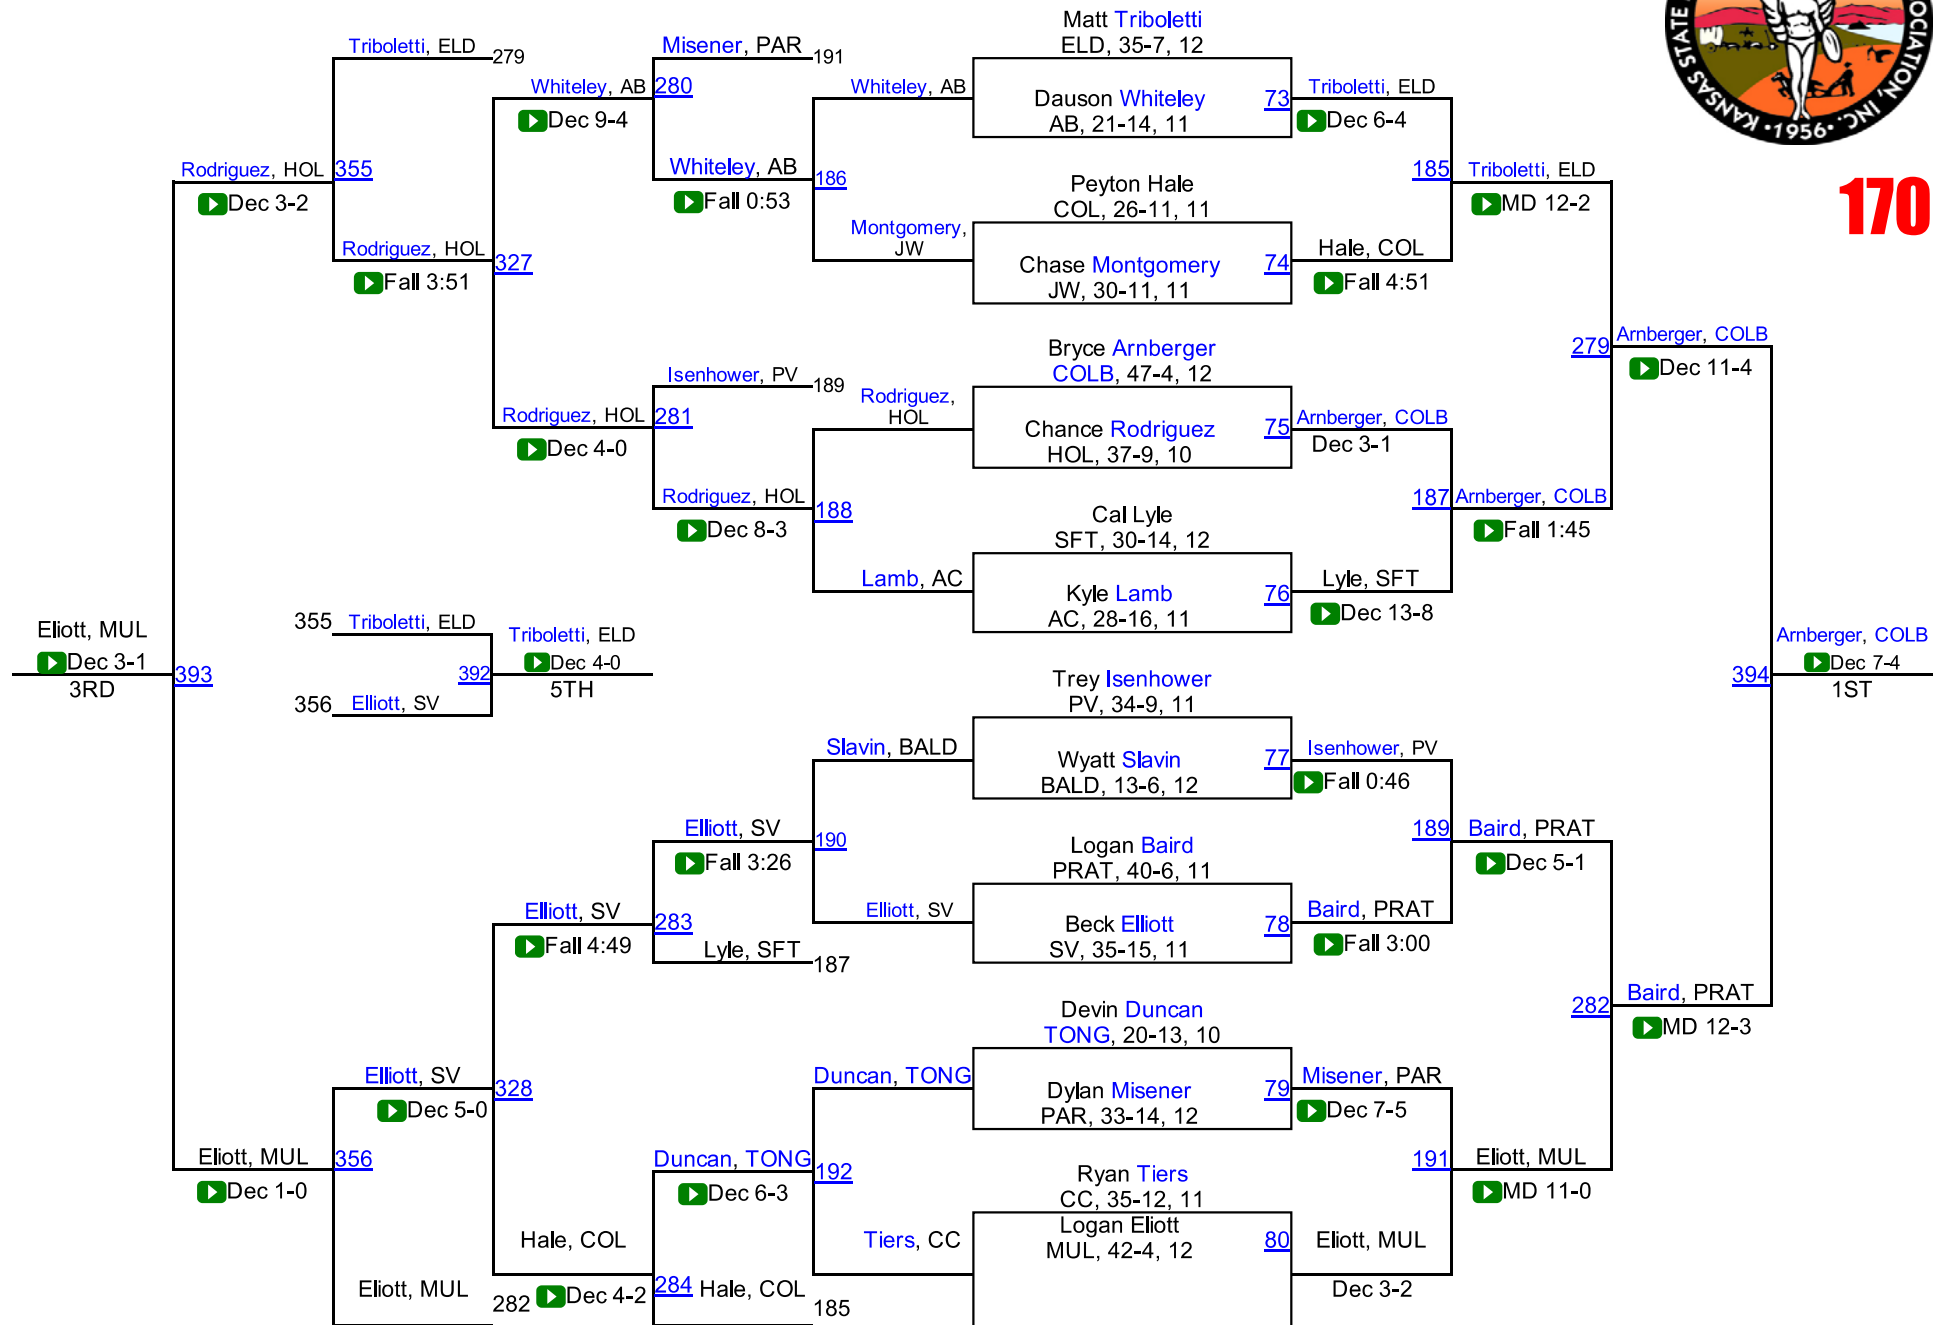

138

2016 KSHSAA 4A Championships

145

2016 KSHSAA 4A Championships

160

2016 KSHSAA 4A Championships

170

2016 KSHSAA 4A Championships