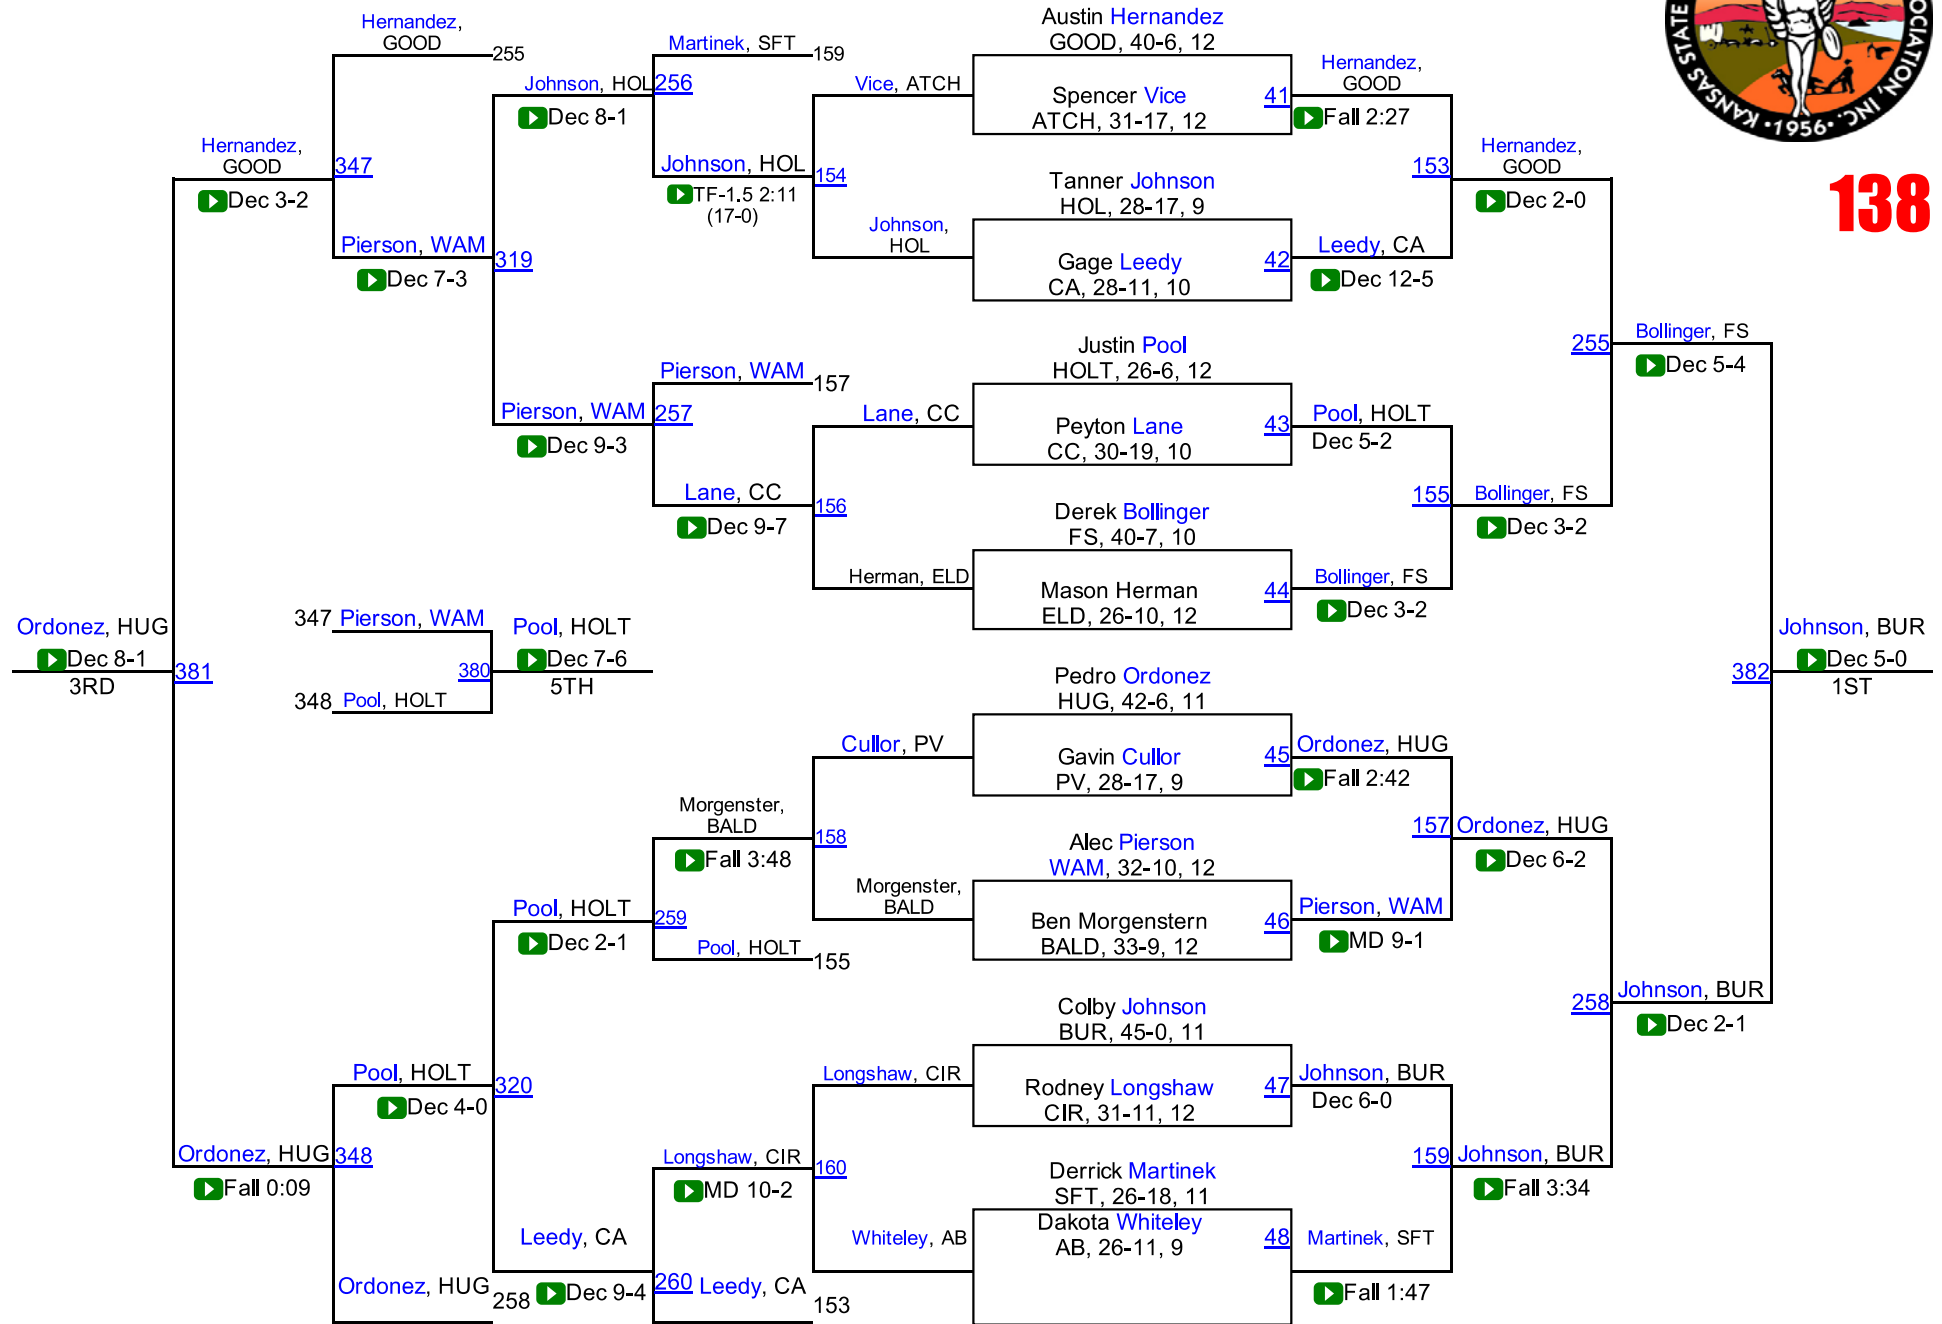

2016 KSHSAA 4A Championships

138