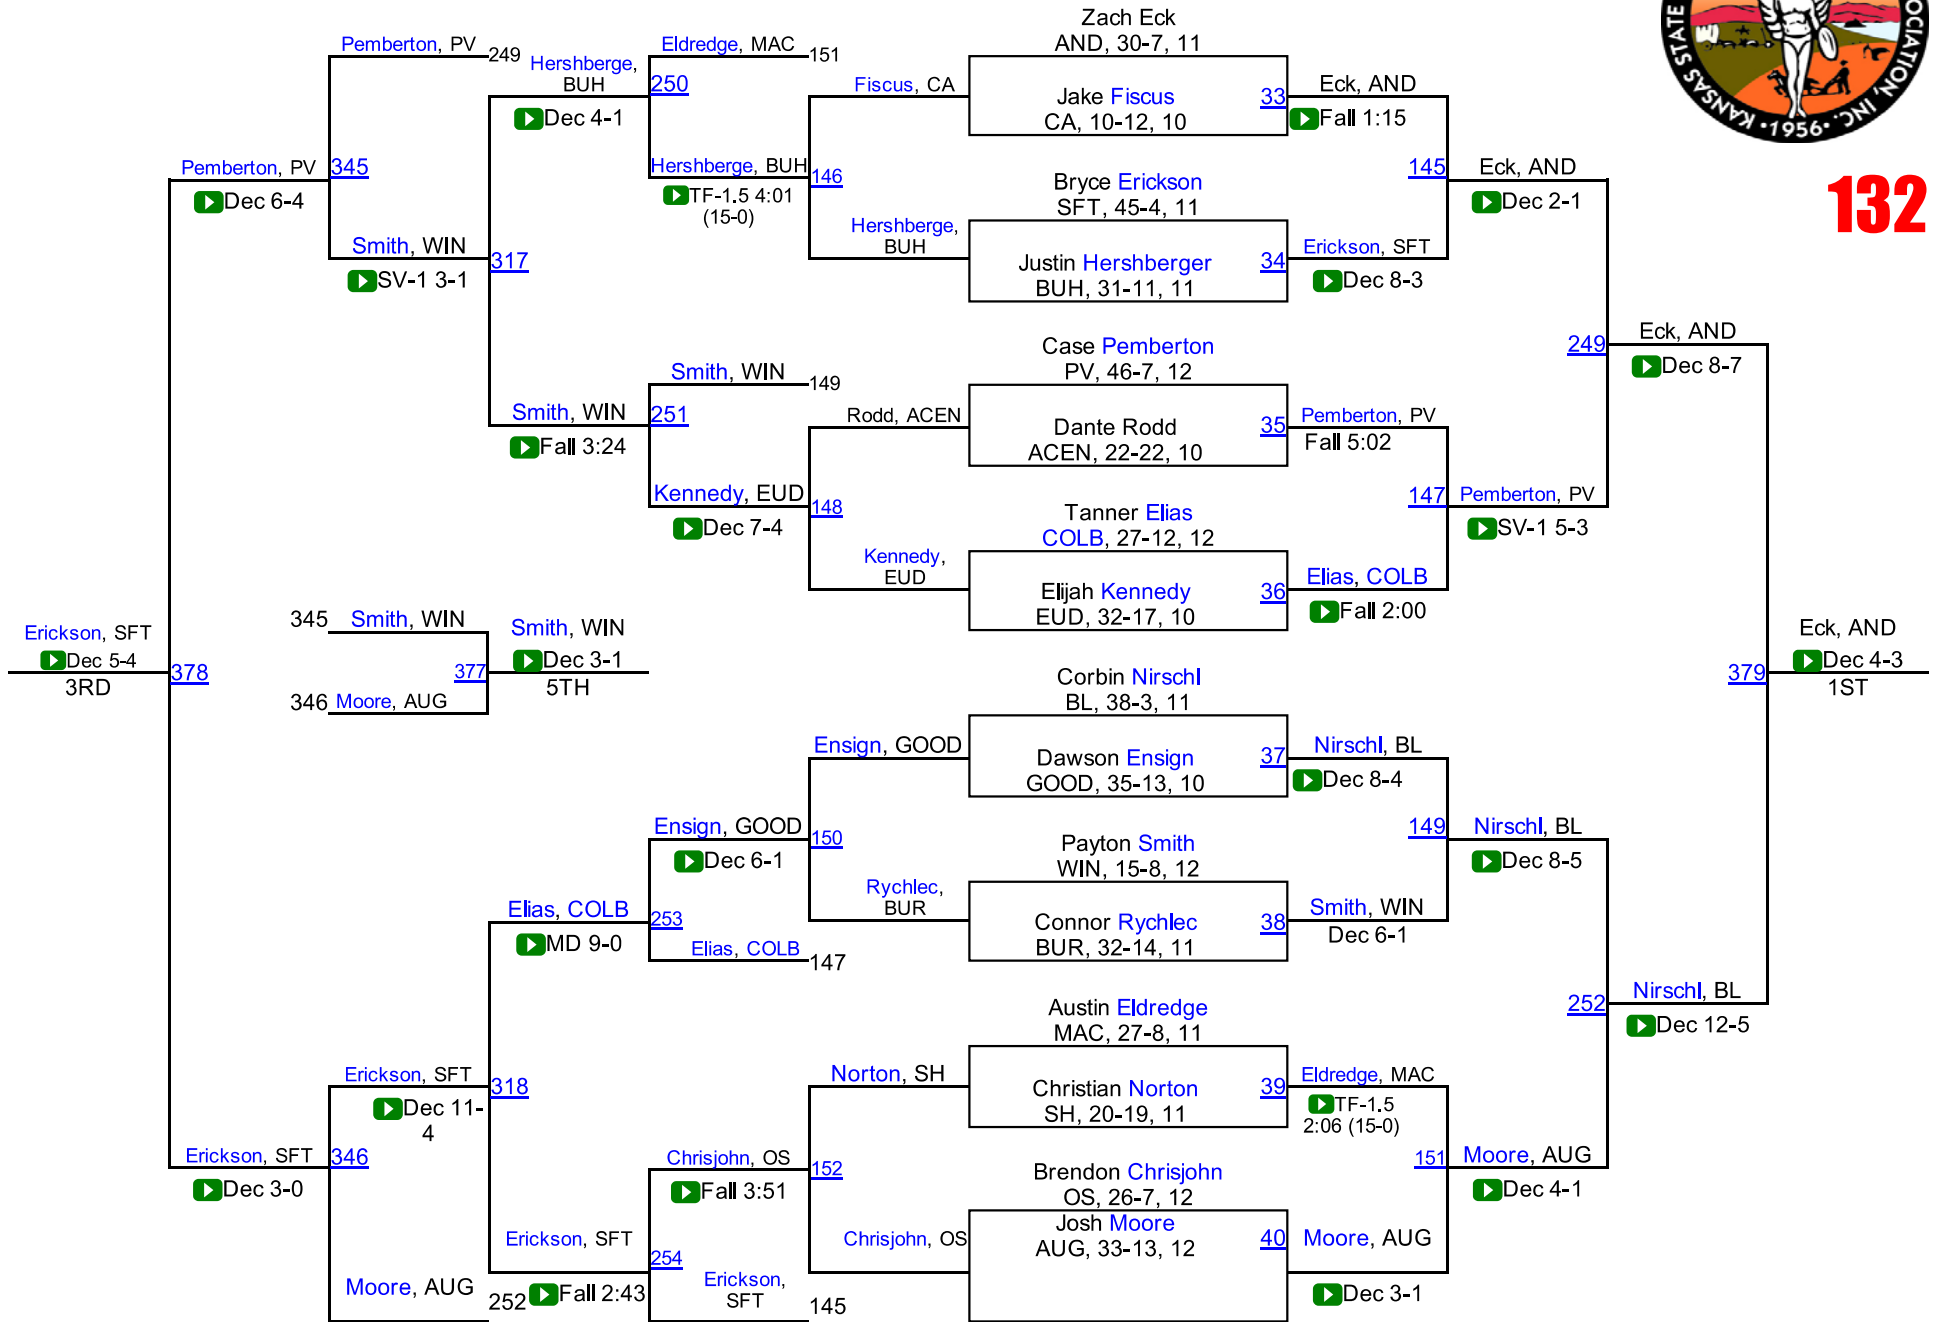

50.	Atchison	0.0	
50.	Garnett-Anderson County		0.0
50.	Rose Hill	0.0	

2016 KSHSAA 4A Championships

106

2016 KSHSAA 4A Championships

113

2016 KSHSAA 4A Championships

132

2016 KSHSAA 4A Championships