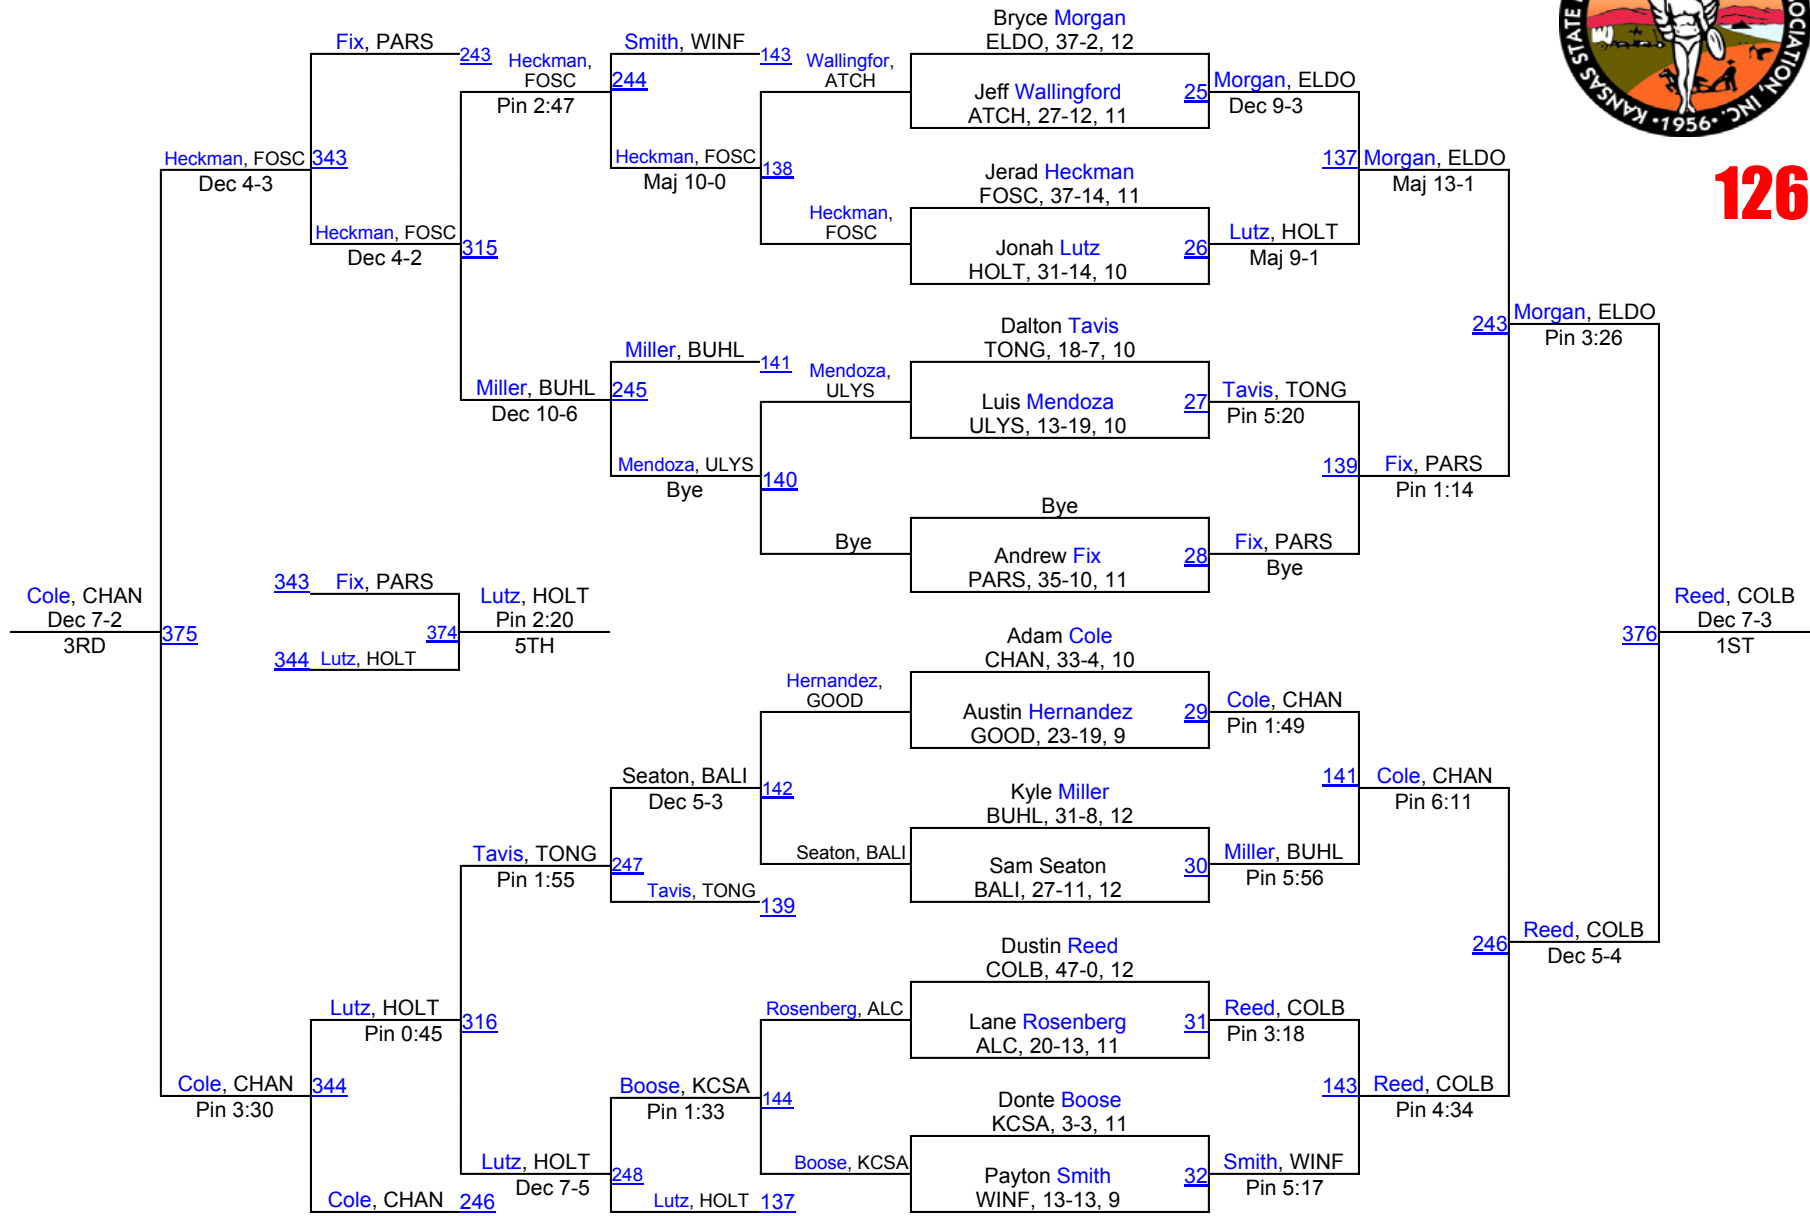

2013 KSHSAA 4A Championships

126