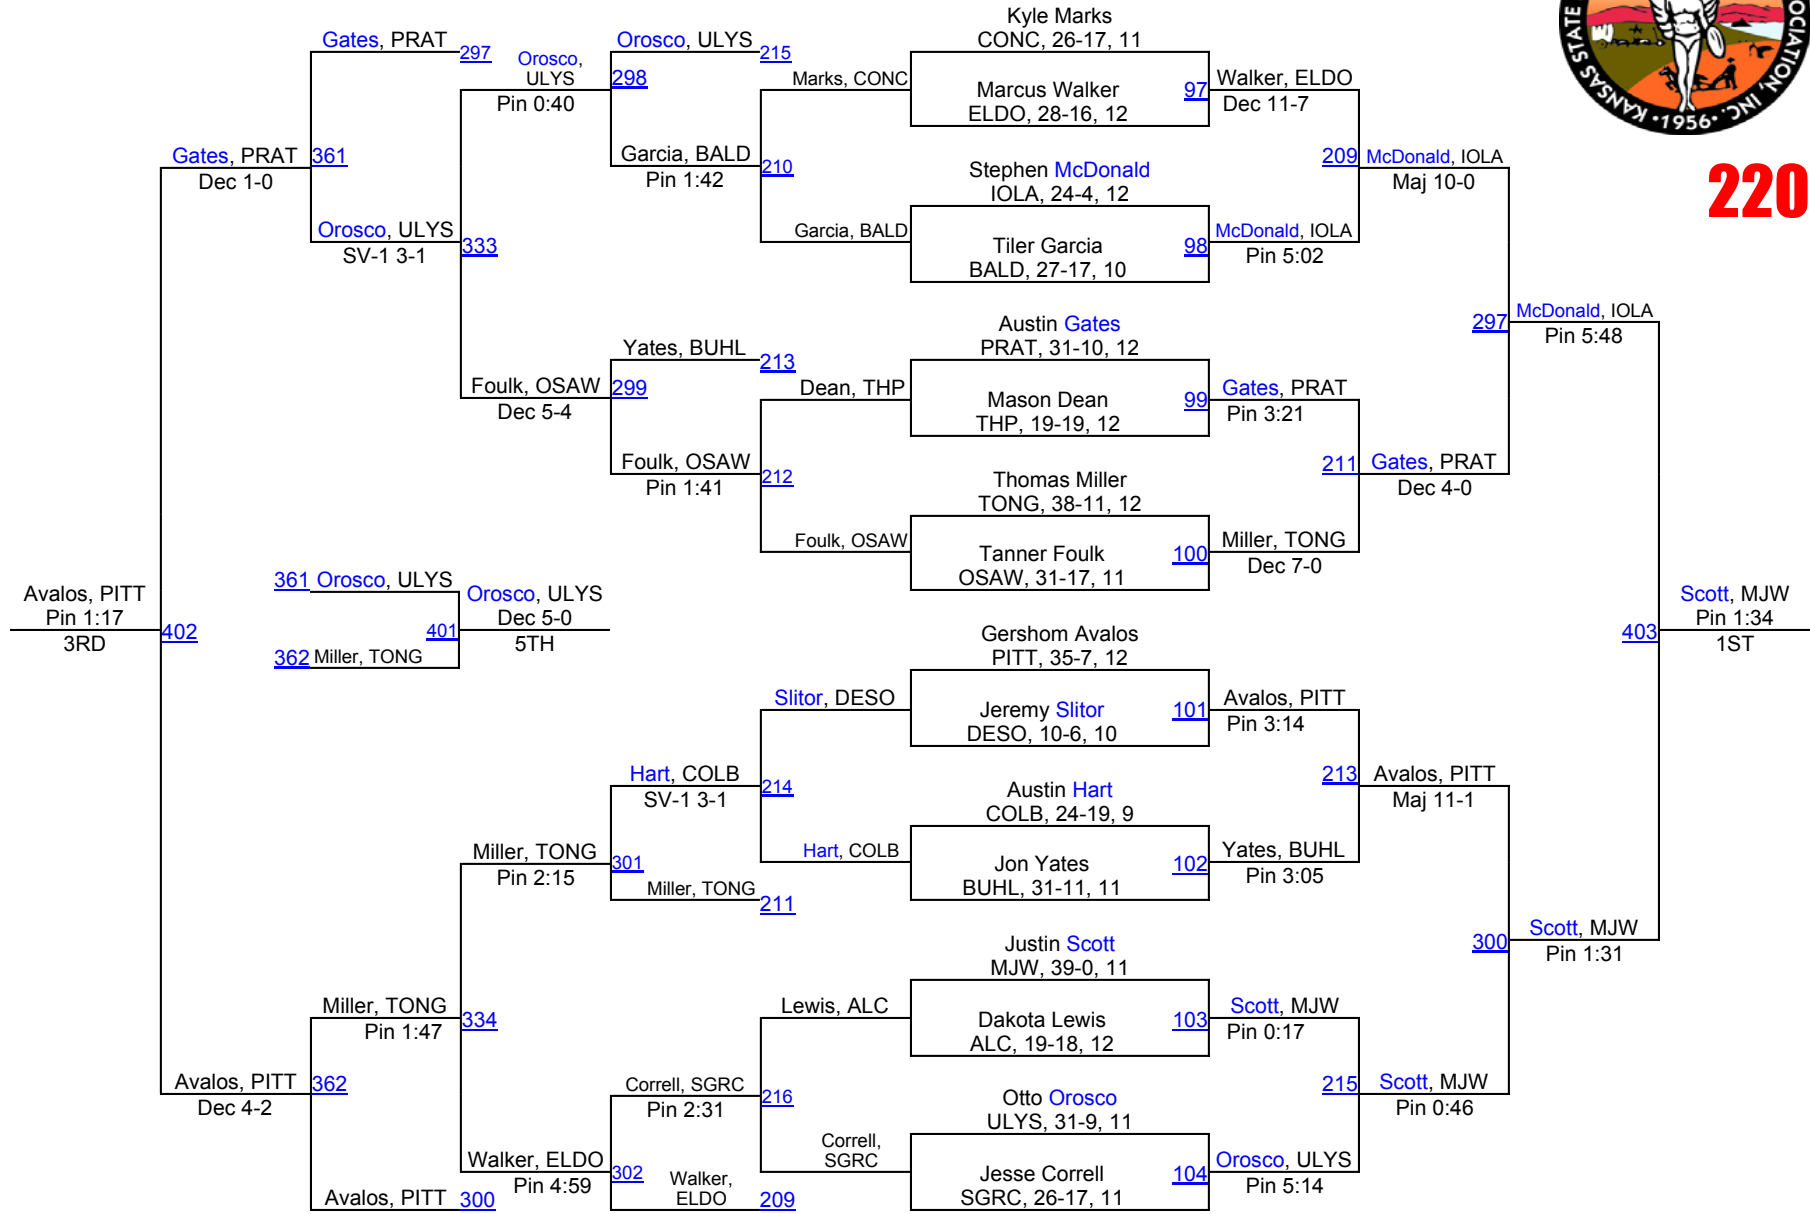

2013 KSHSAA 4A Championships

220