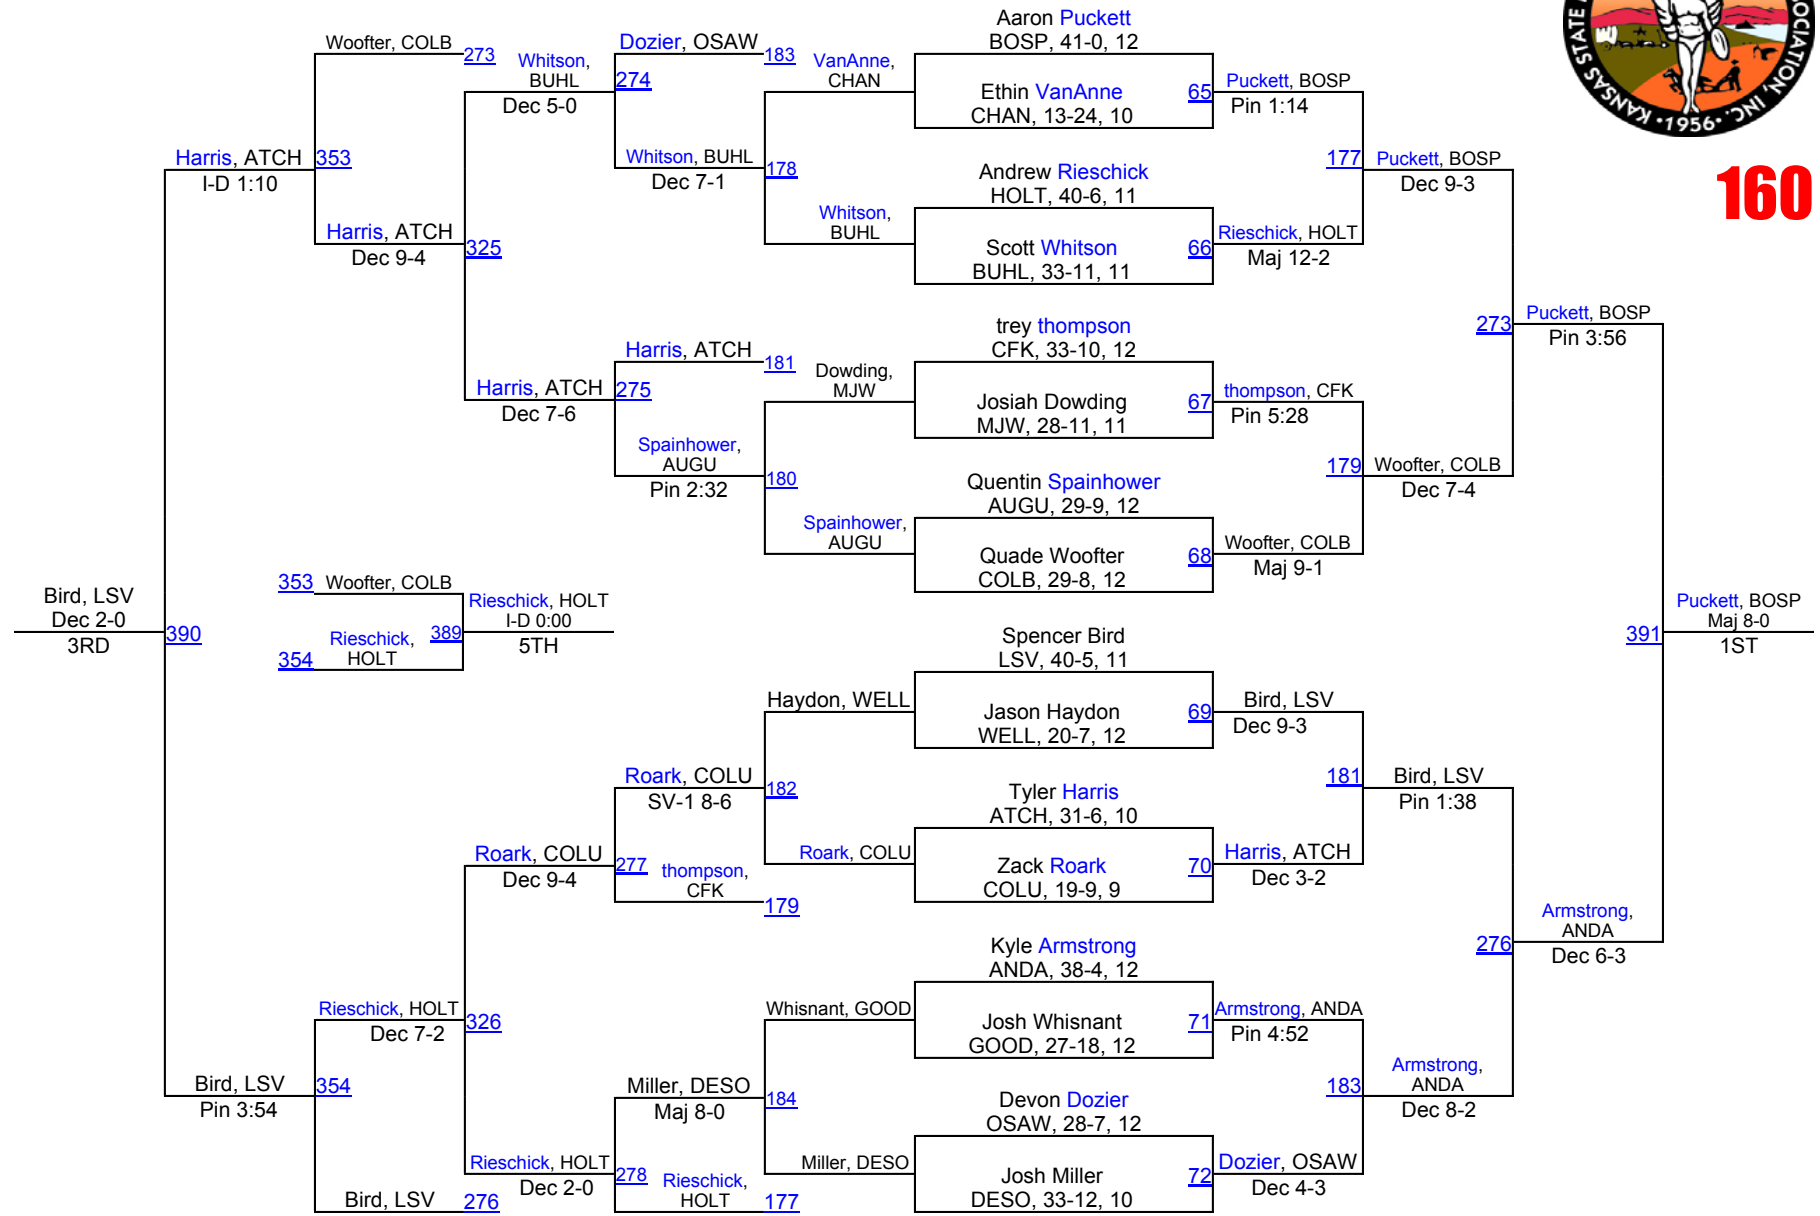

2013 KSHSAA 4A Championships

160