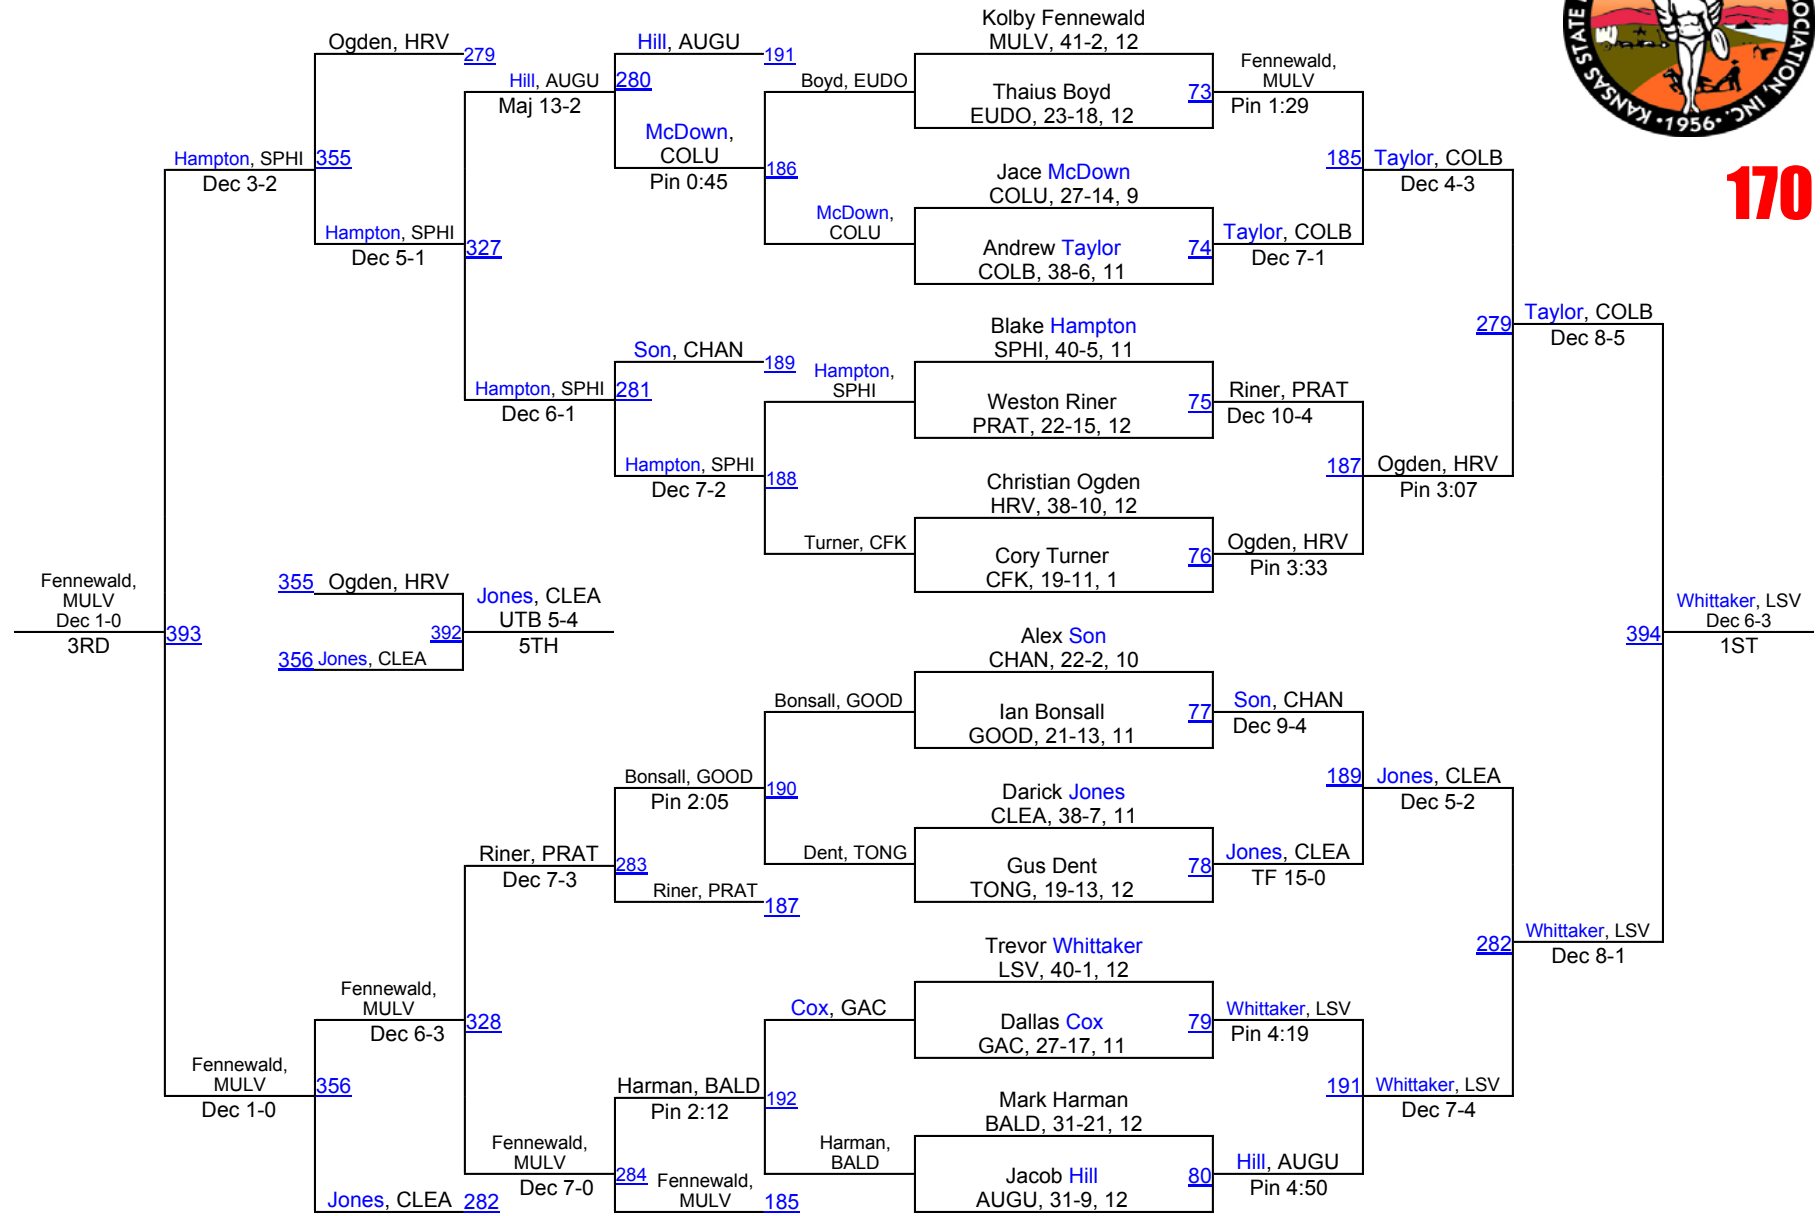

2013 KSHSAA 4A Championships

170