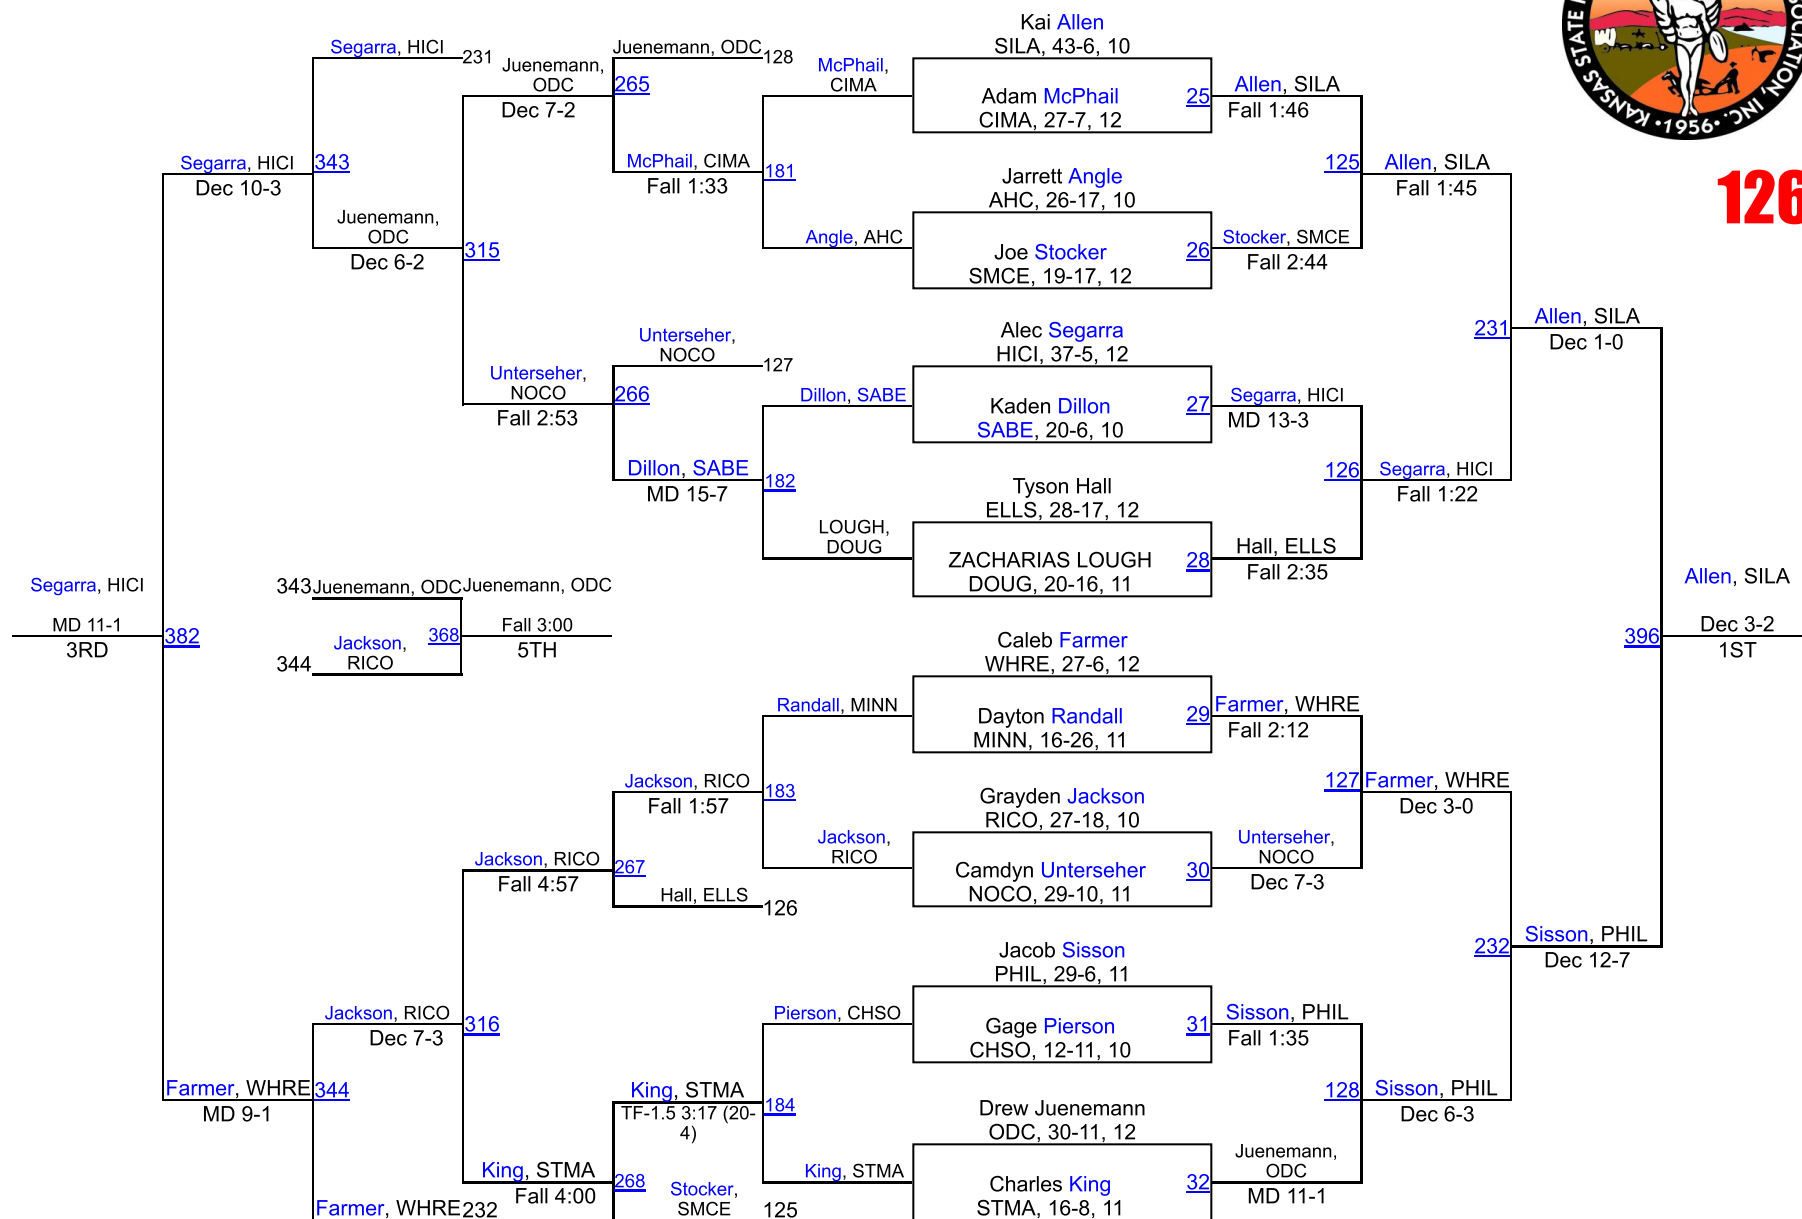

KSHSAA 3A/2A/1A Championships

126