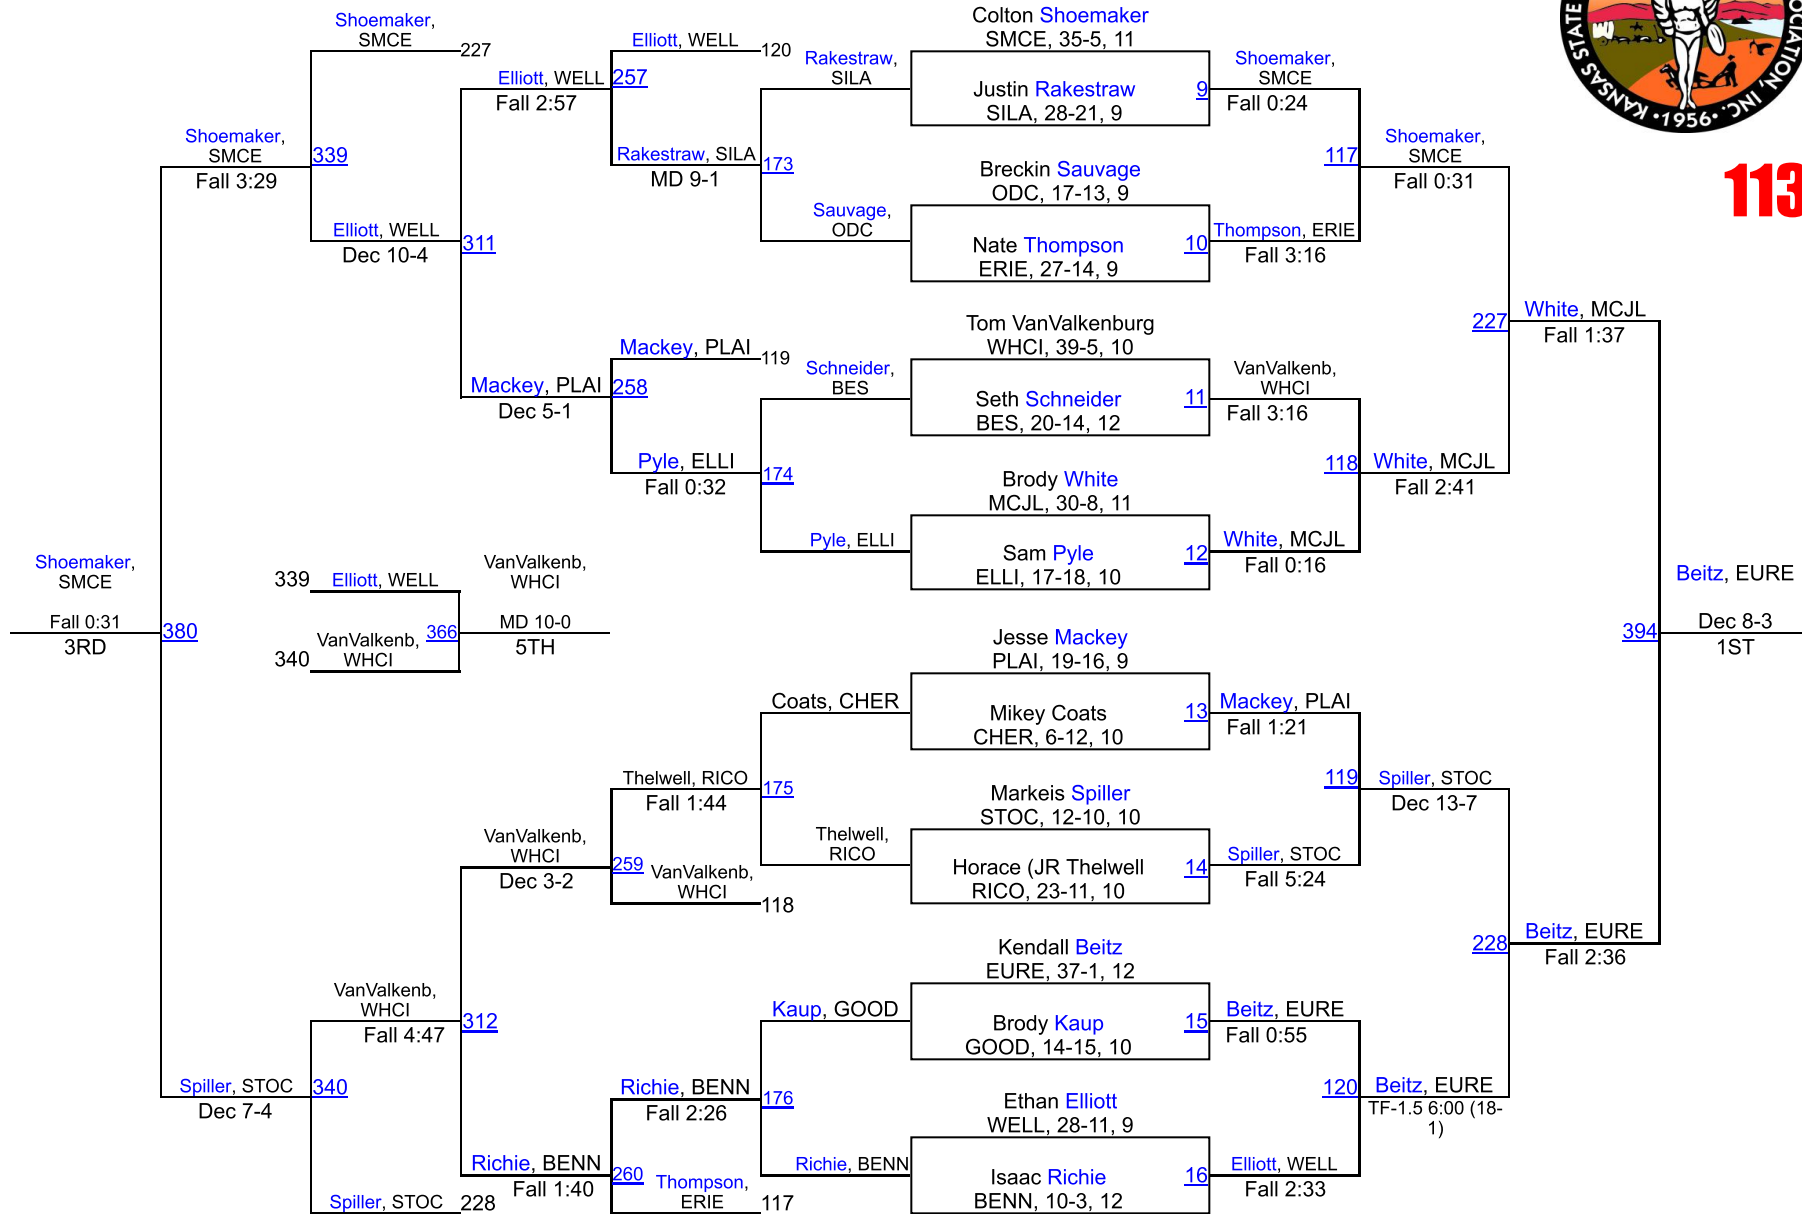

KSHSAA 3A/2A/1A Championships

113