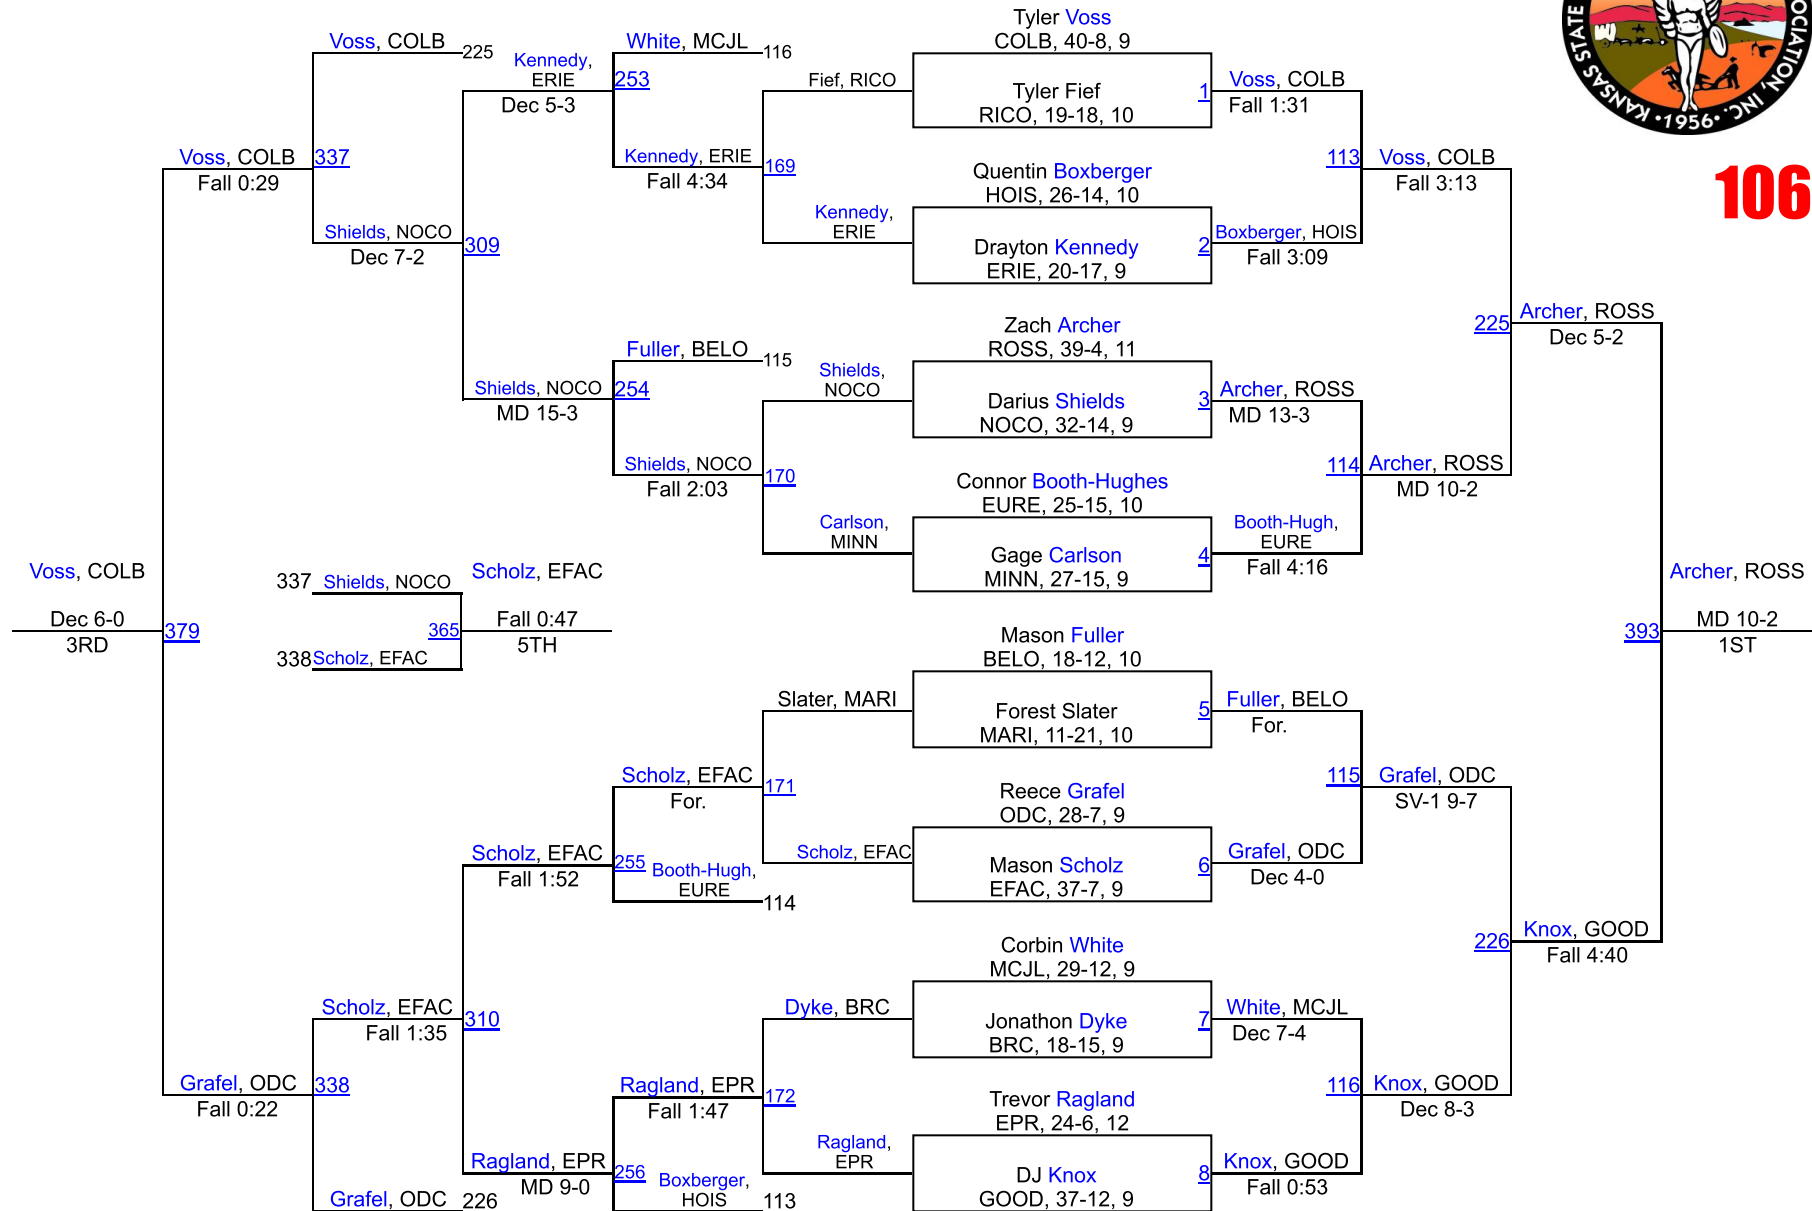

56	Salina-St. Johns Military	4.0
56	Uniontown	4.0
60	Logan	3.0
60	Sterling	3.0
60	Sylvan-Lucas Unified	3.0
63	Humboldt	2.0
63	Leoti-Wichita County	2.0
63	Lyons	2.0
63	Stafford	2.0
67	Cherokee-Southeast	0.0
67	Halstead	0.0
67	Quinter	0.0

106