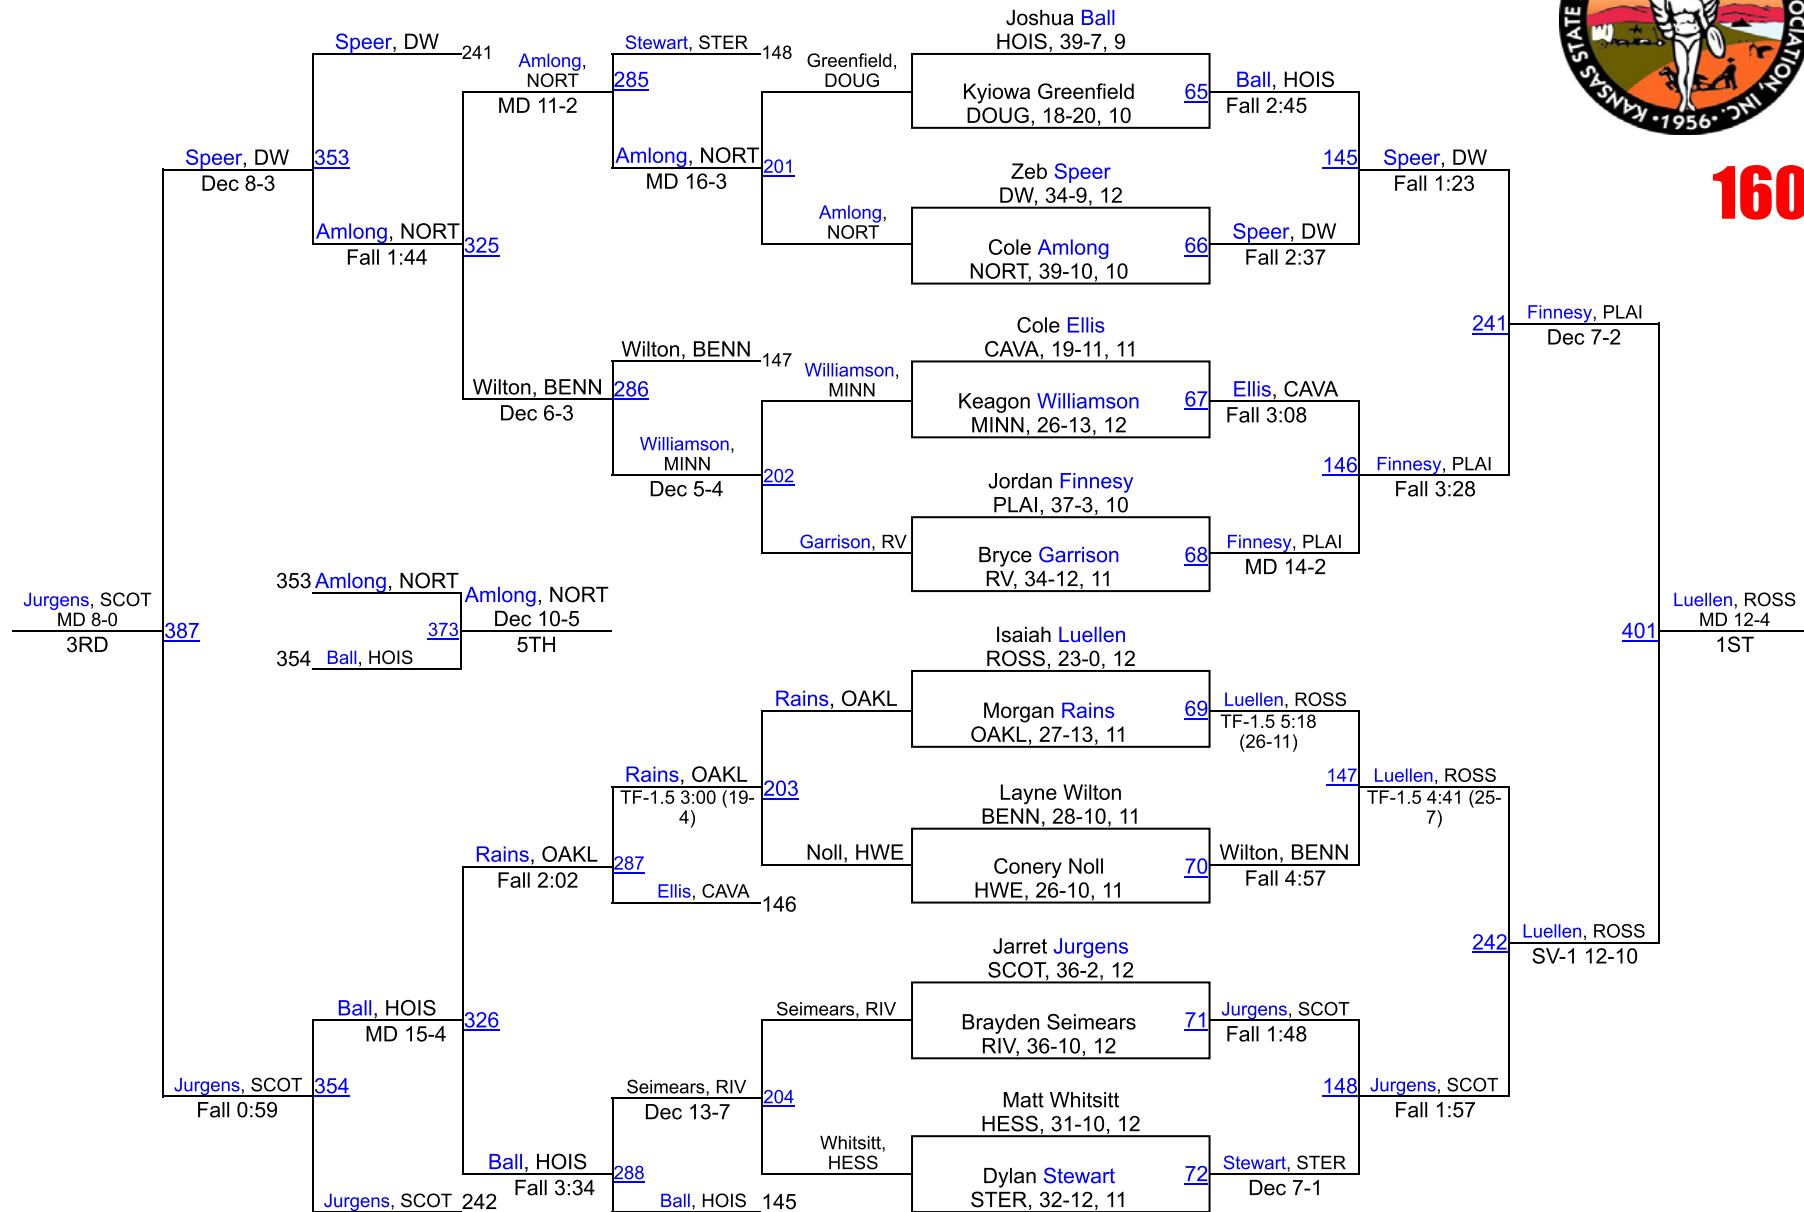

2018 KSHSAA 3A/2A/1A Championships

160