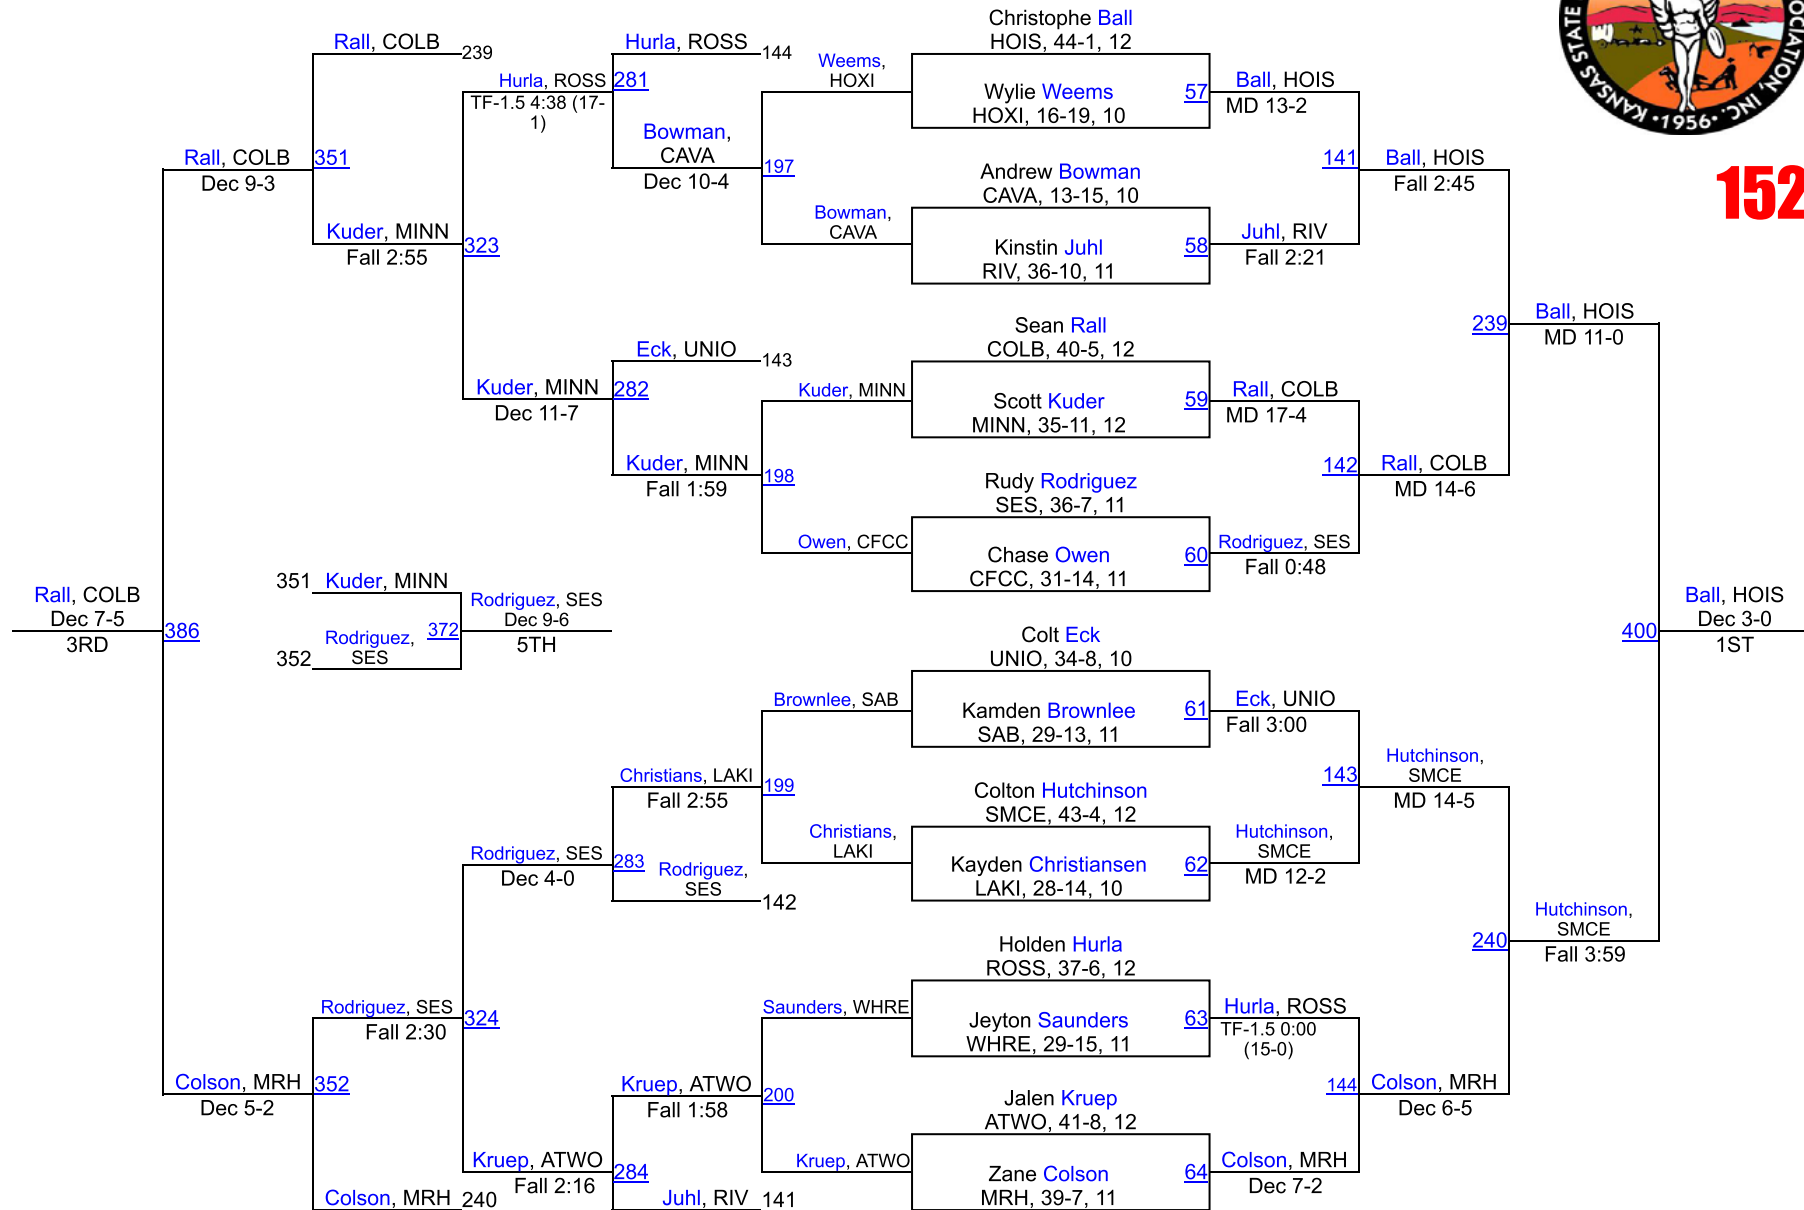

2018 KSHSAA 3A/2A/1A Championships

152