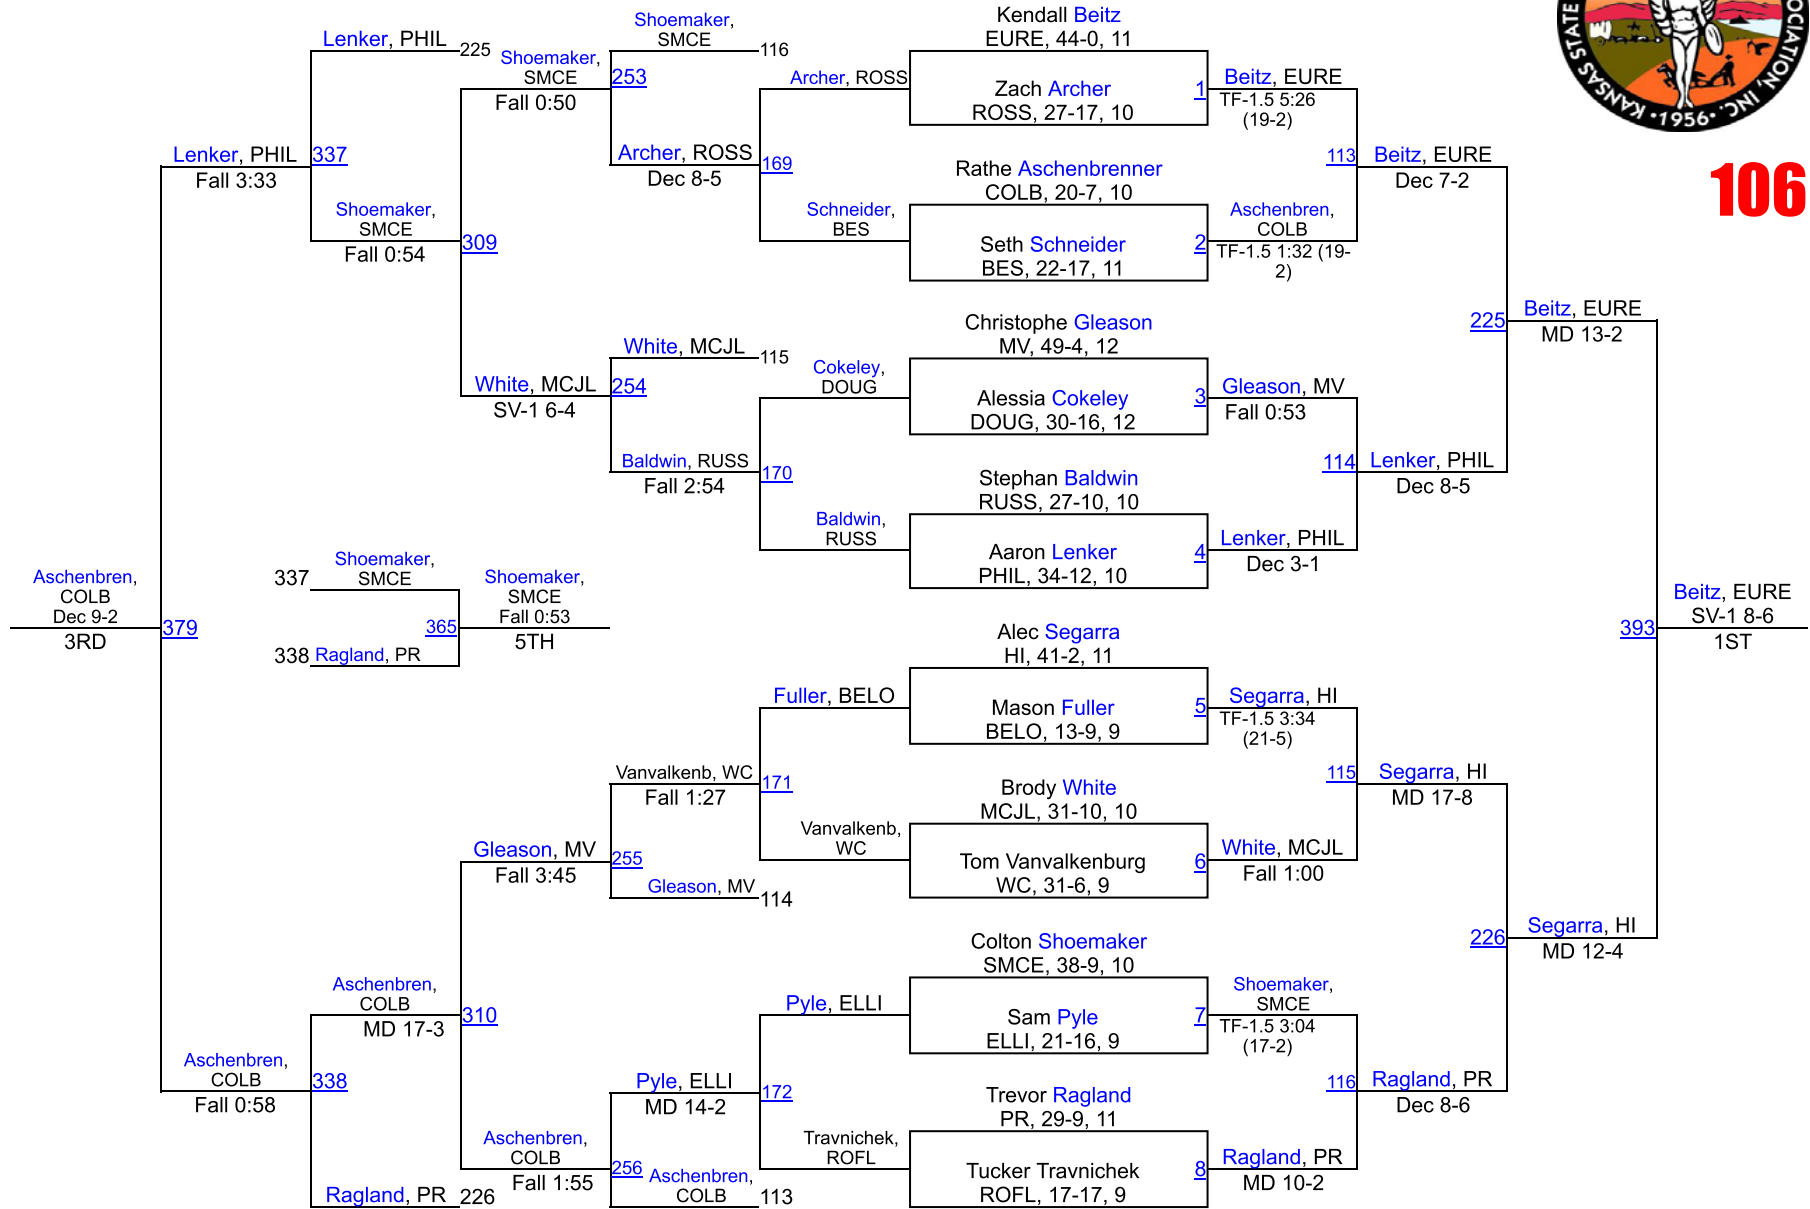

64	Hesston	0.0
64	Hillsboro	0.0
64	Howard-West Elk	0.0
64	Norwich	0.0
64	Rosalia-Flinthills	0.0
64	Sylvan Grove	0.0

106