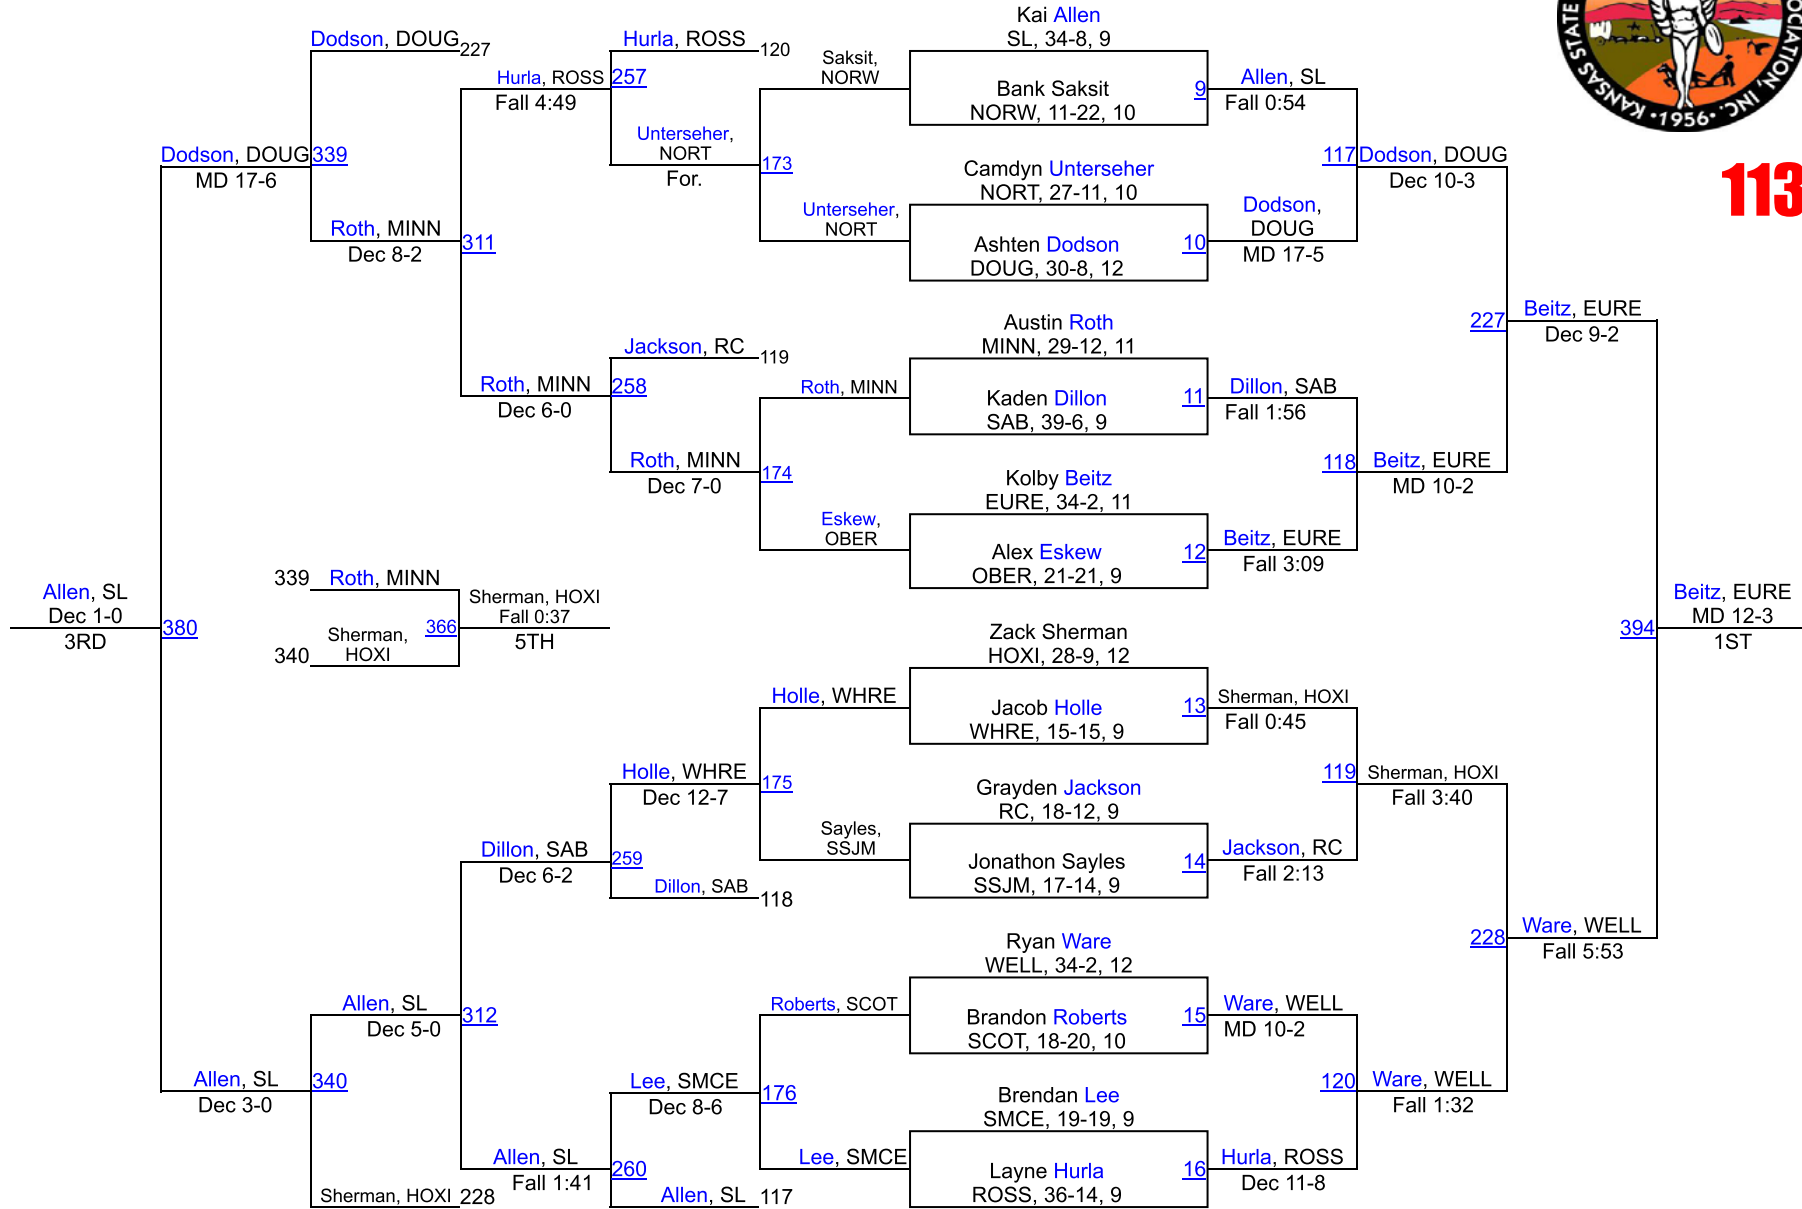

2018 KSHSAA 3A/2A/1A Championships

113