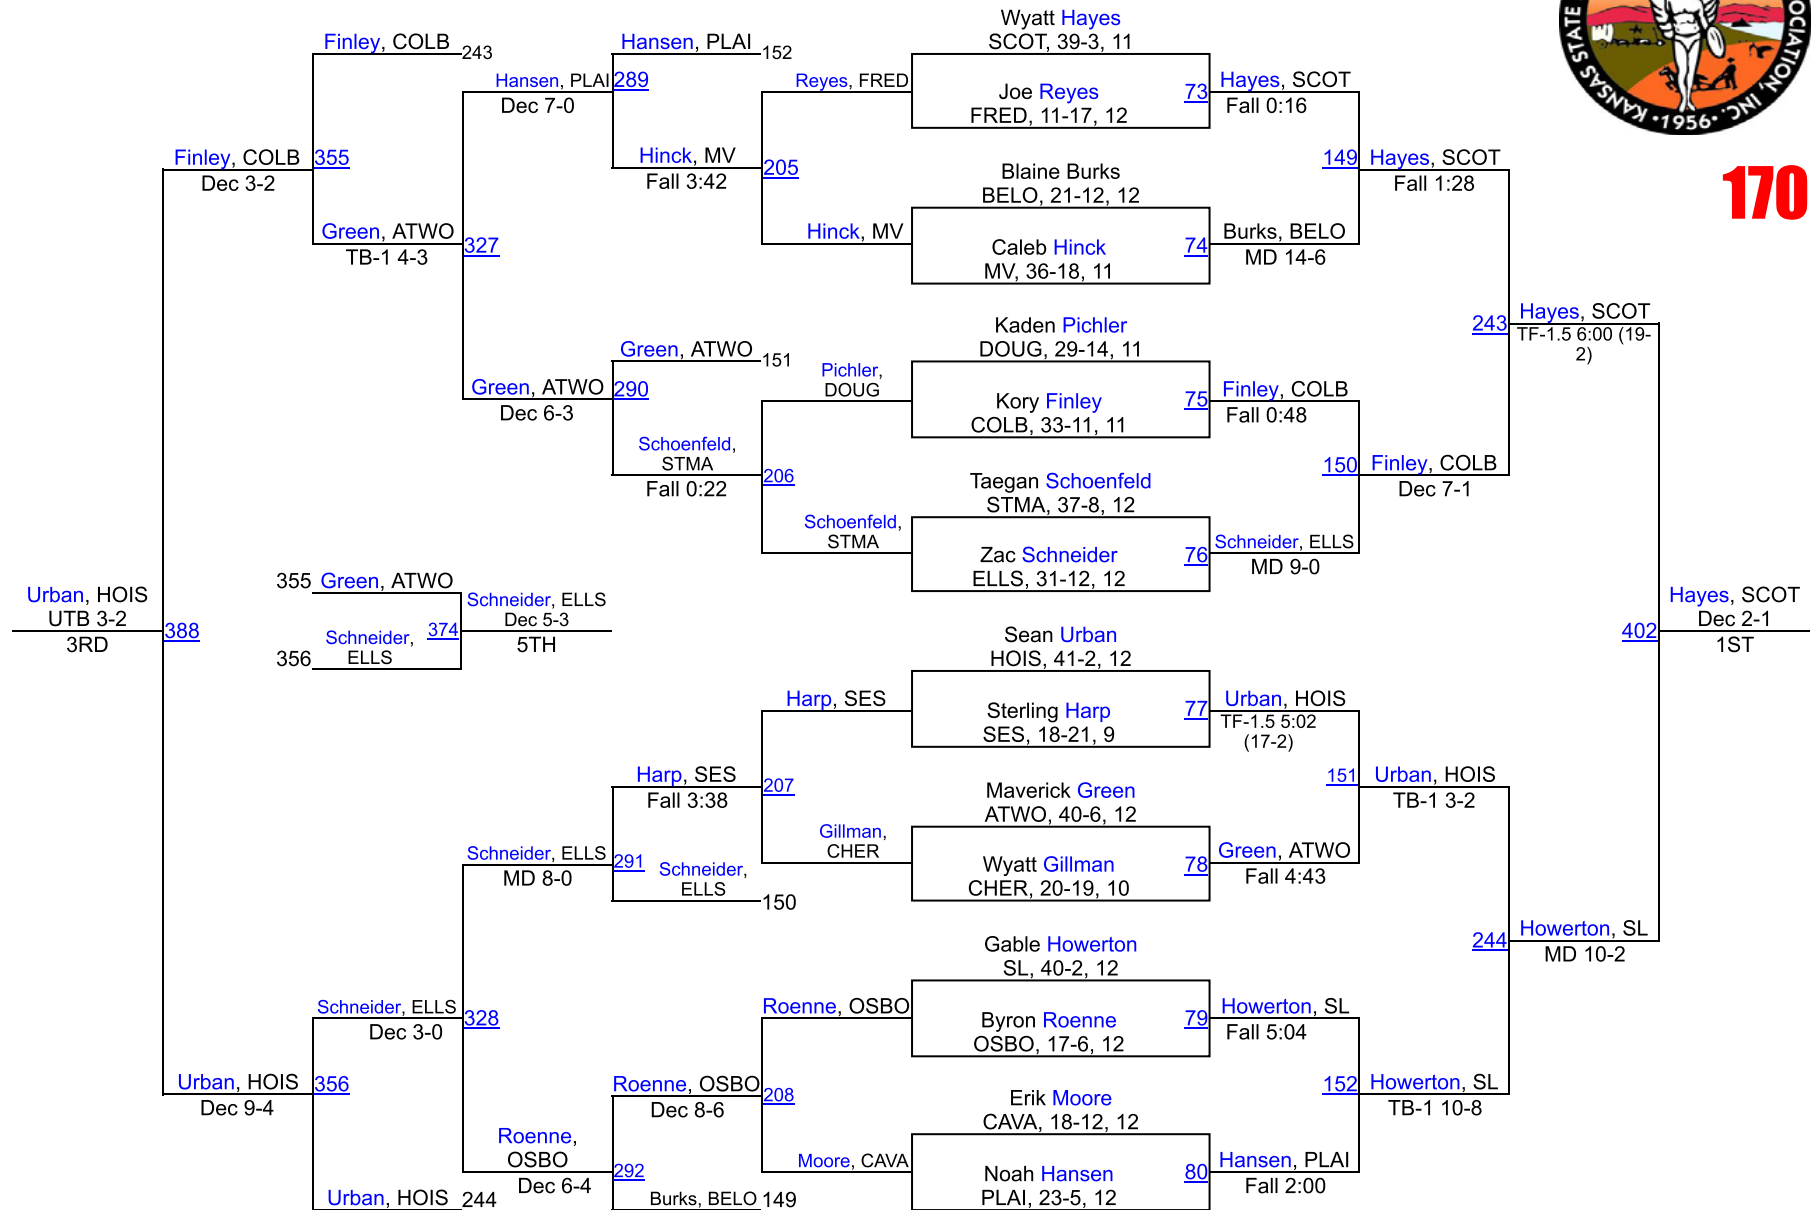

2018 KSHSAA 3A/2A/1A Championships

170