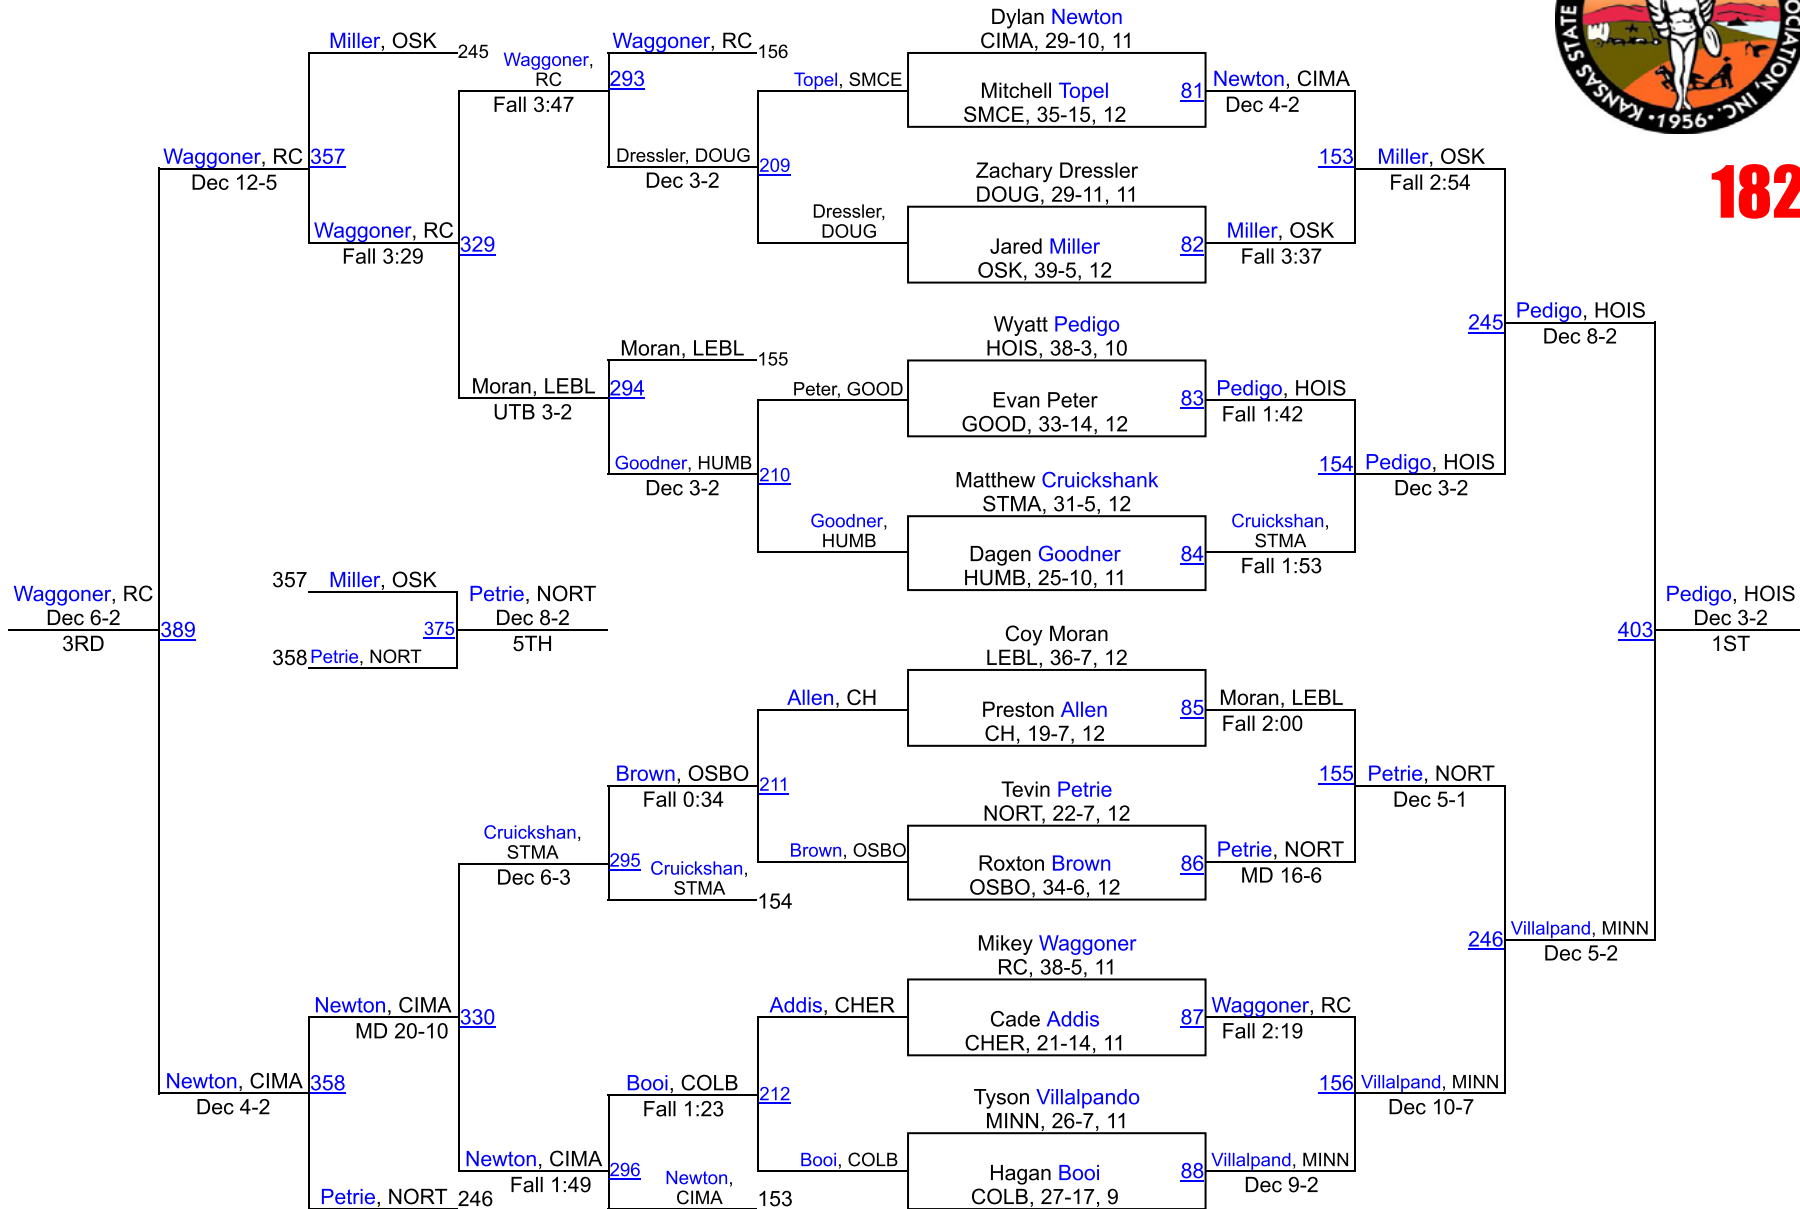

2018 KSHSAA 3A/2A/1A Championships

182