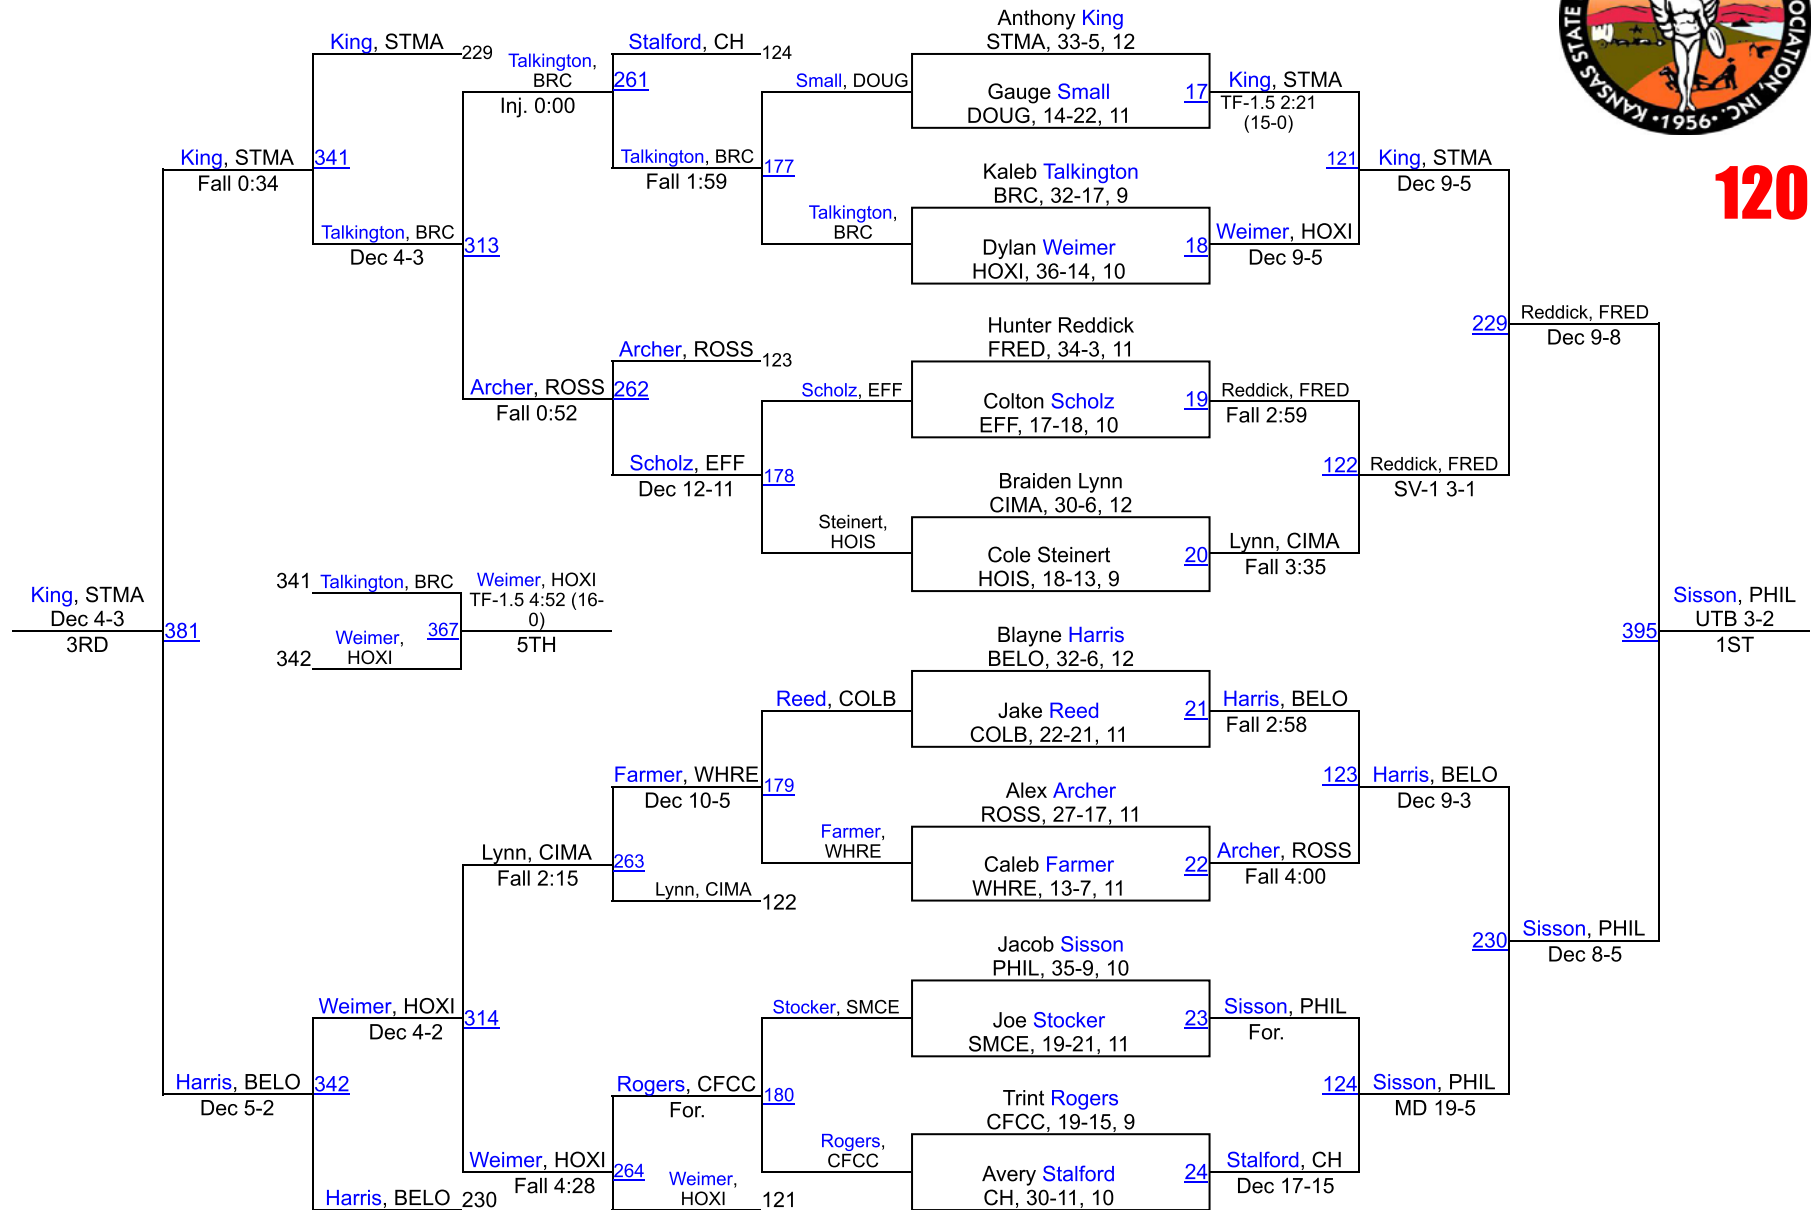

2018 KSHSAA 3A/2A/1A Championships

120