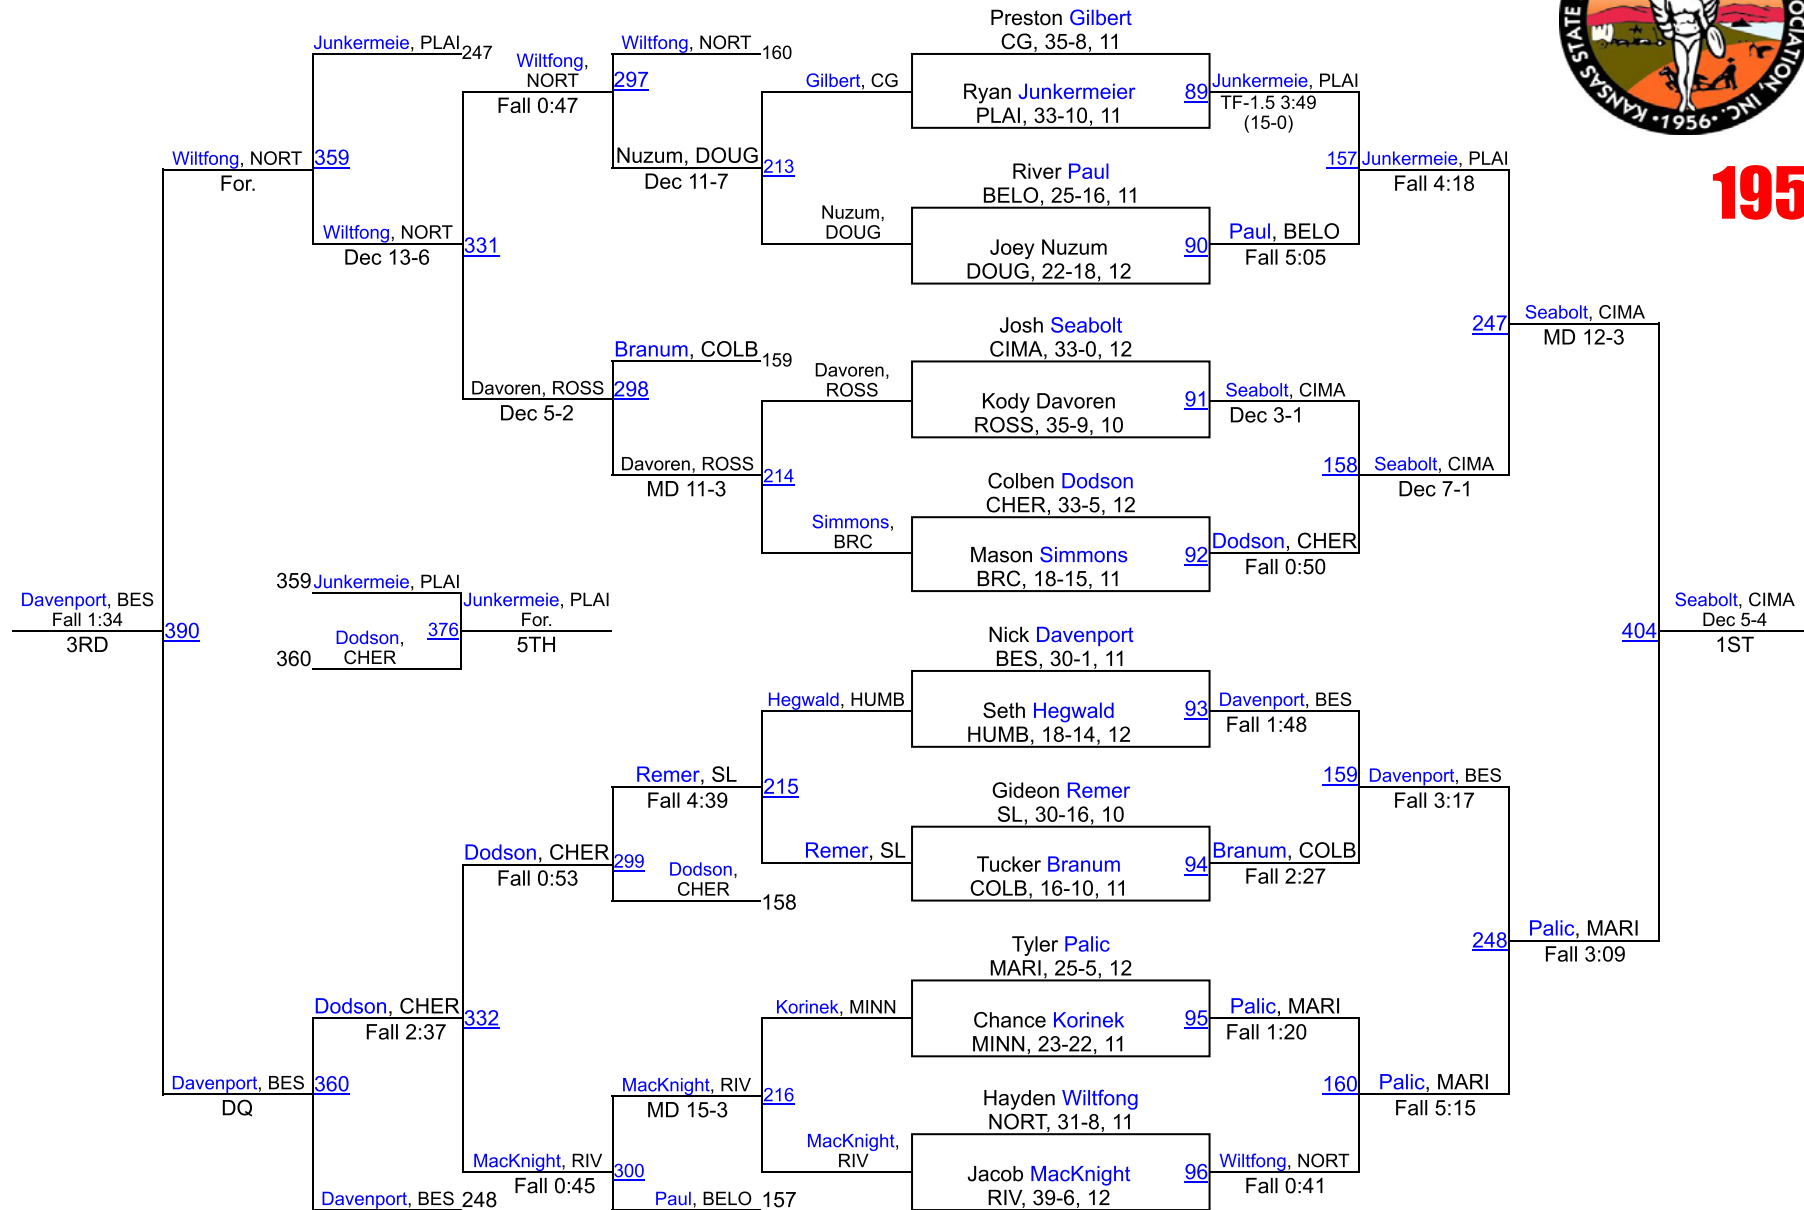

2018 KSHSAA 3A/2A/1A Championships

195