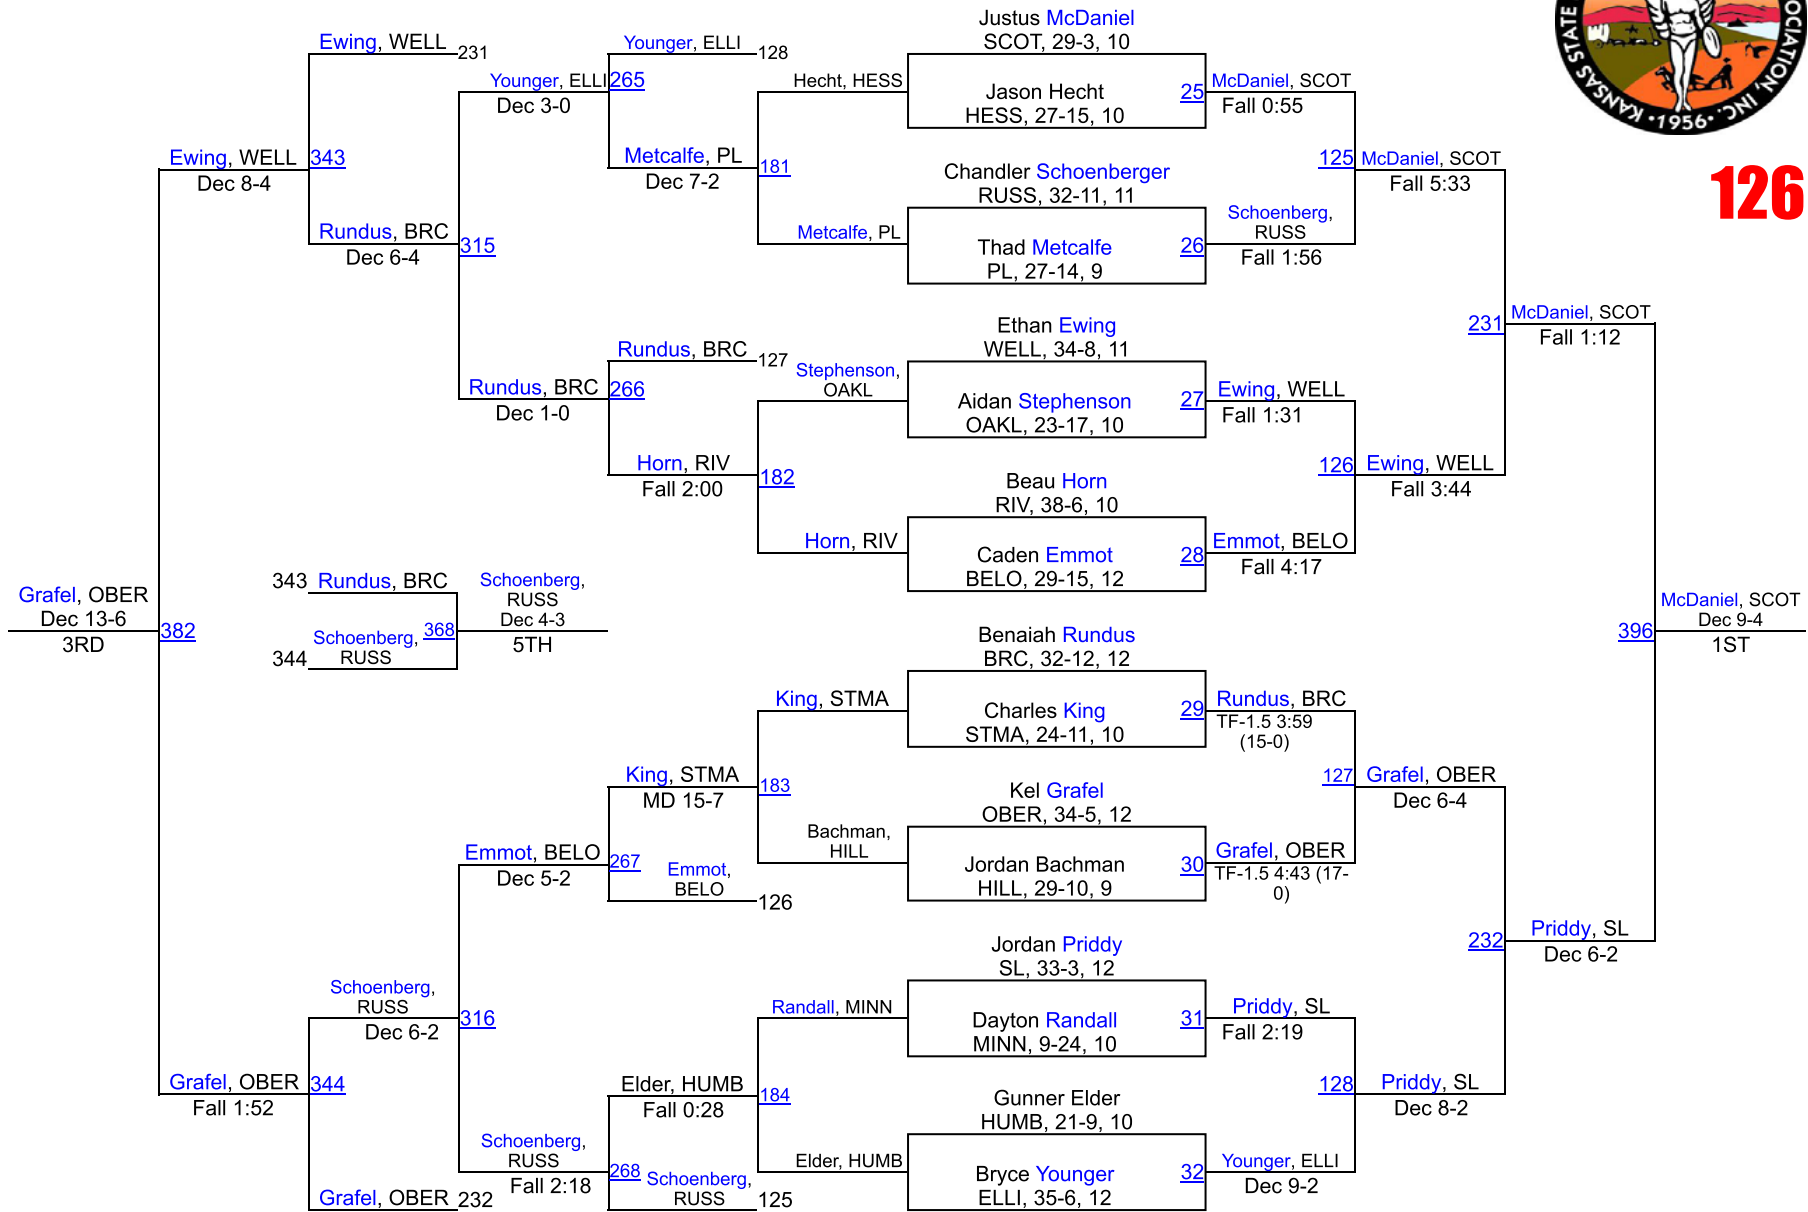

2018 KSHSAA 3A/2A/1A Championships

126