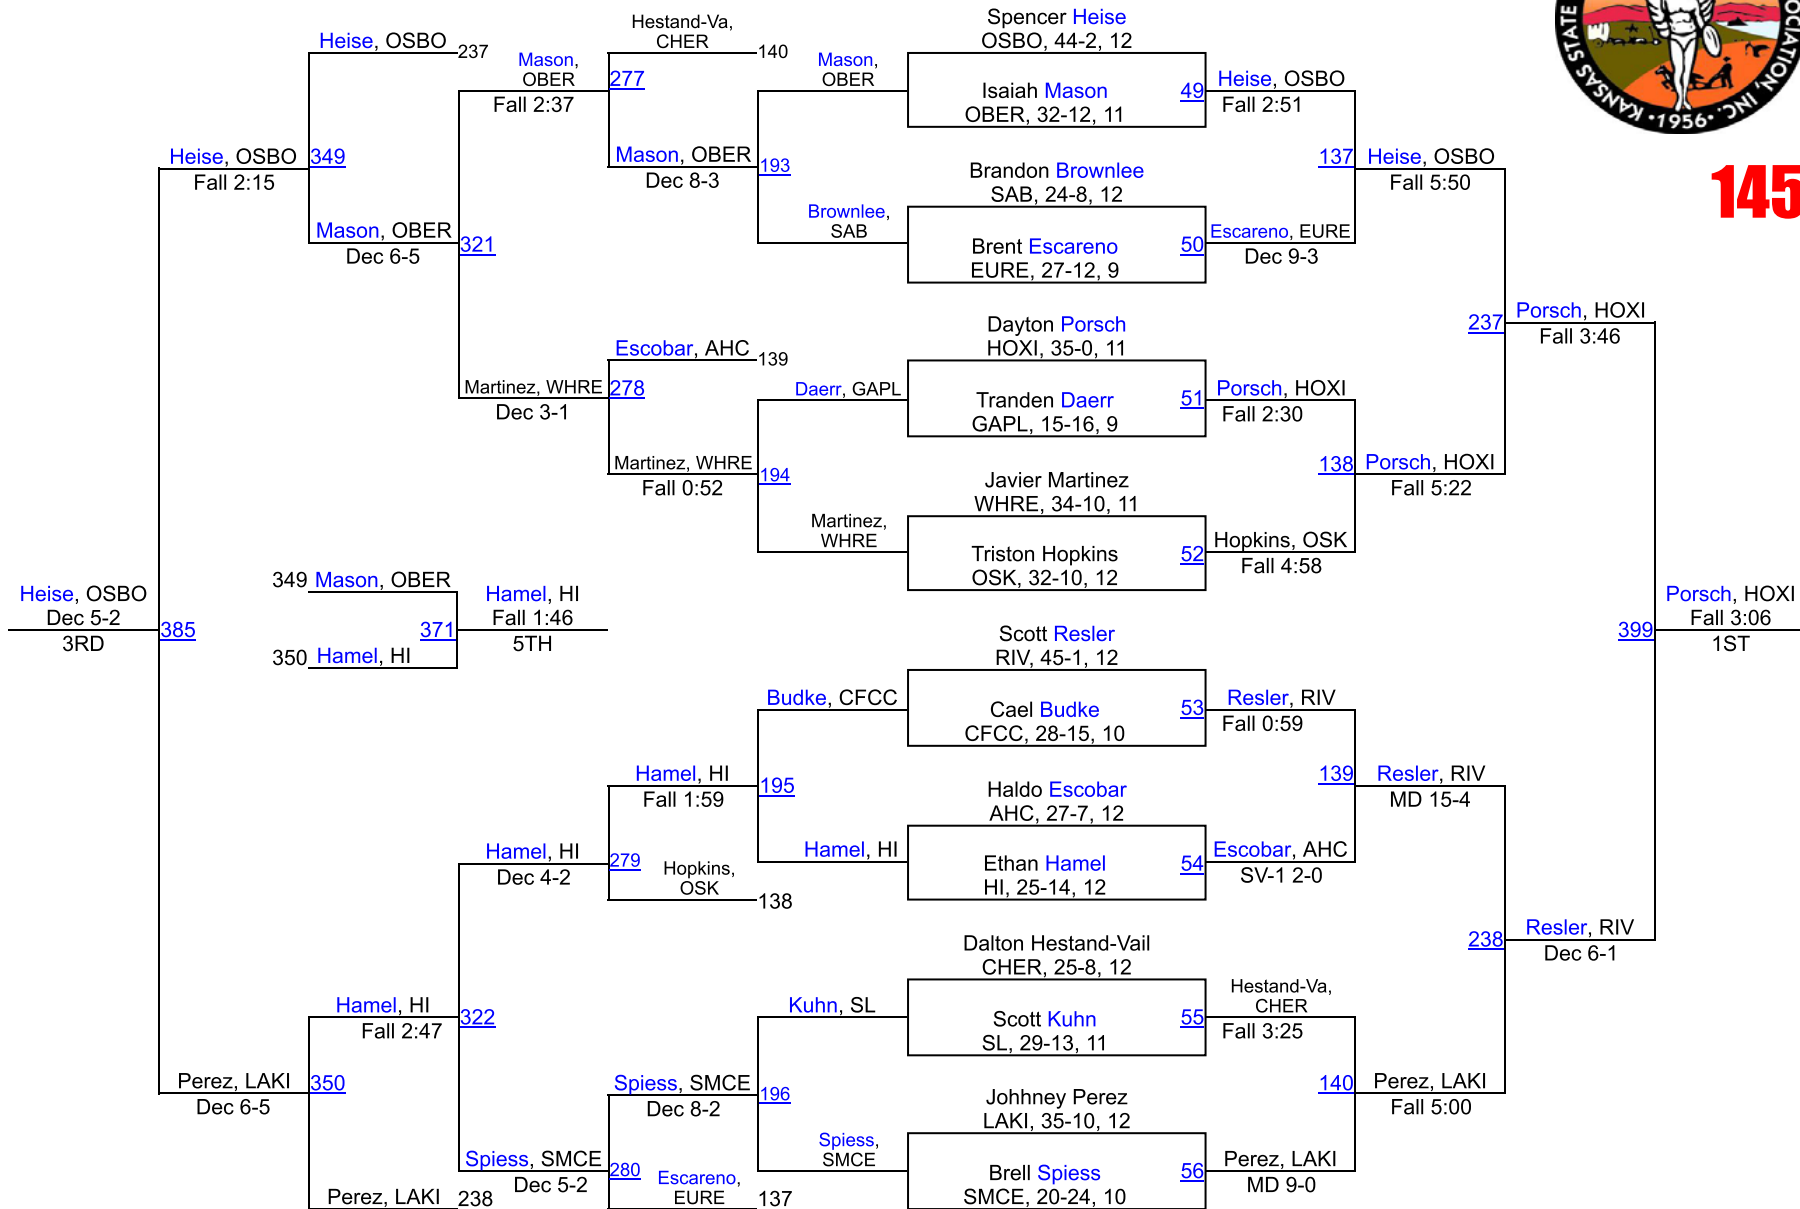

2018 KSHSAA 3A/2A/1A Championships

145