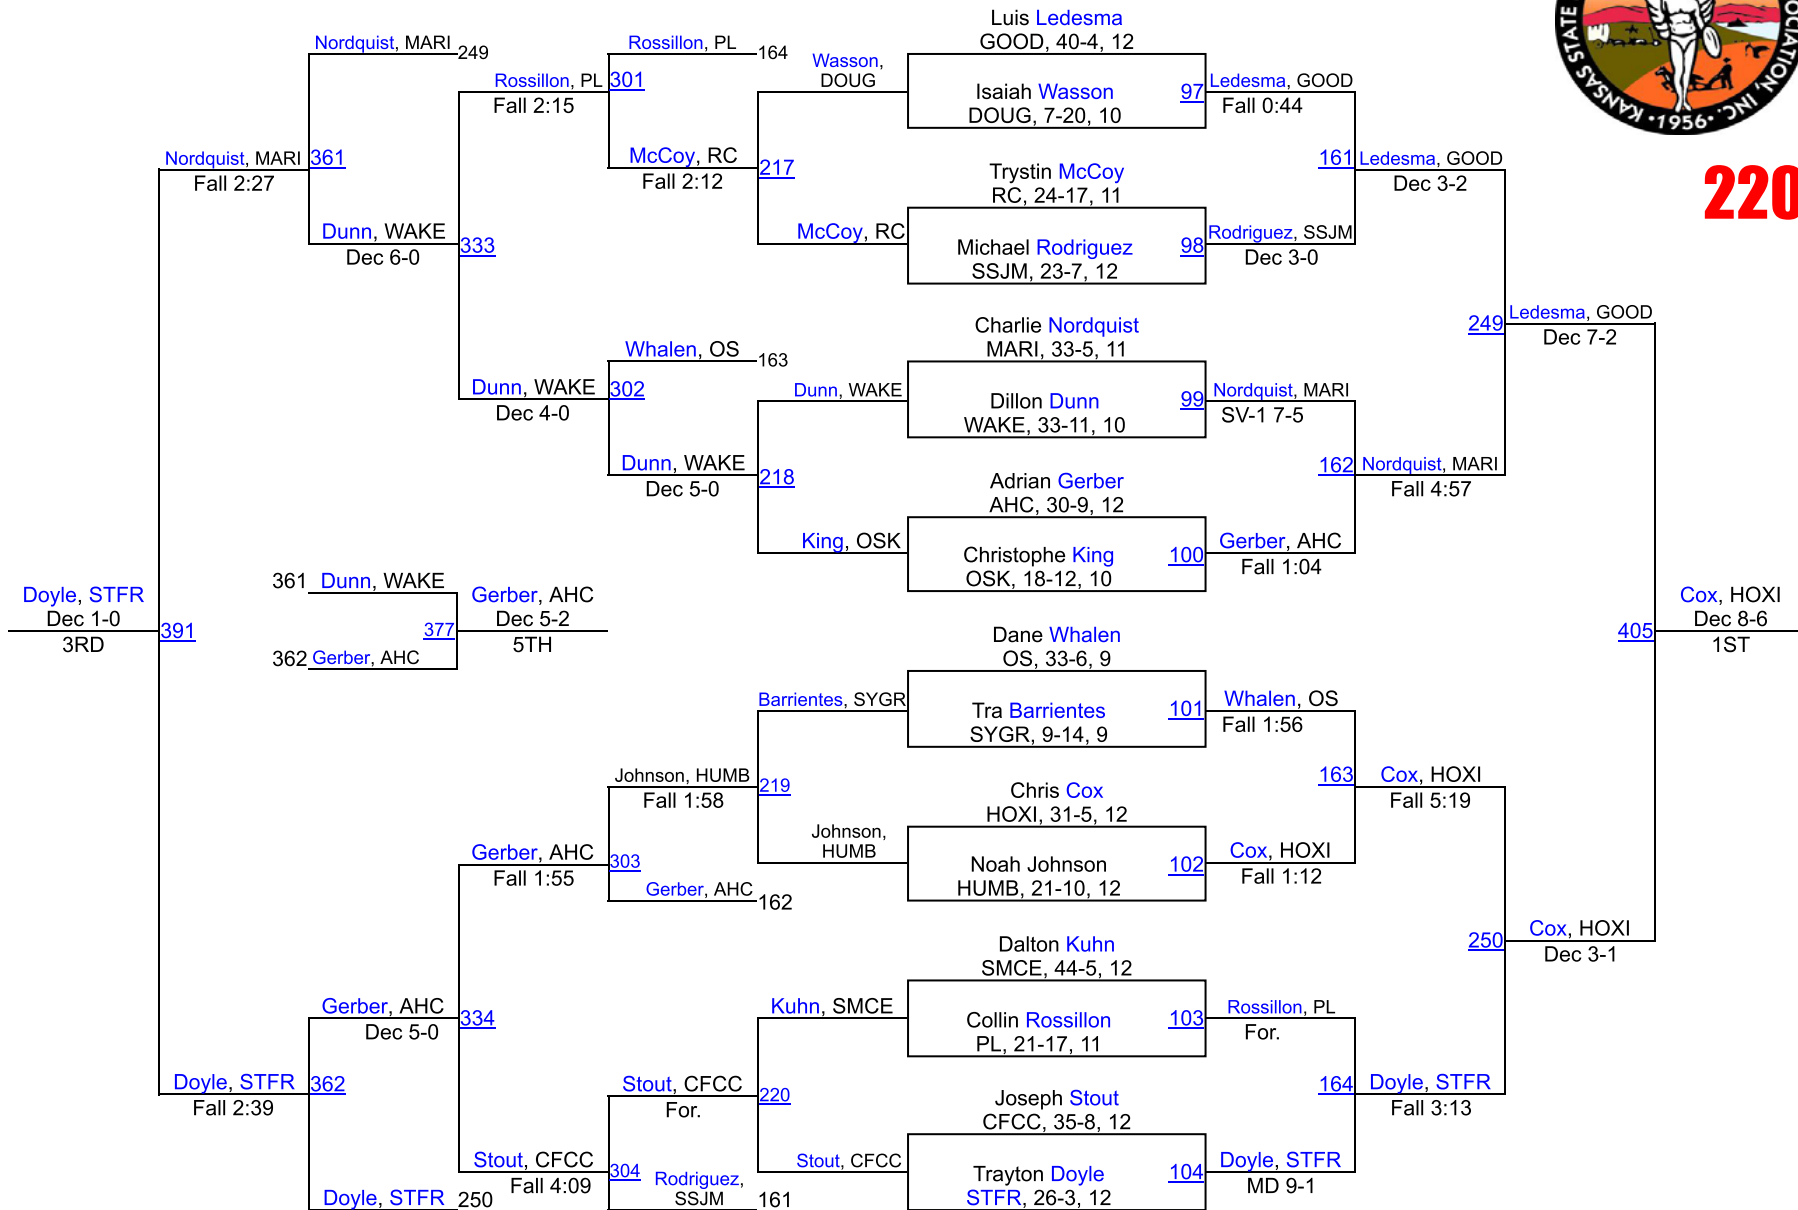

2018 KSHSAA 3A/2A/1A Championships

220