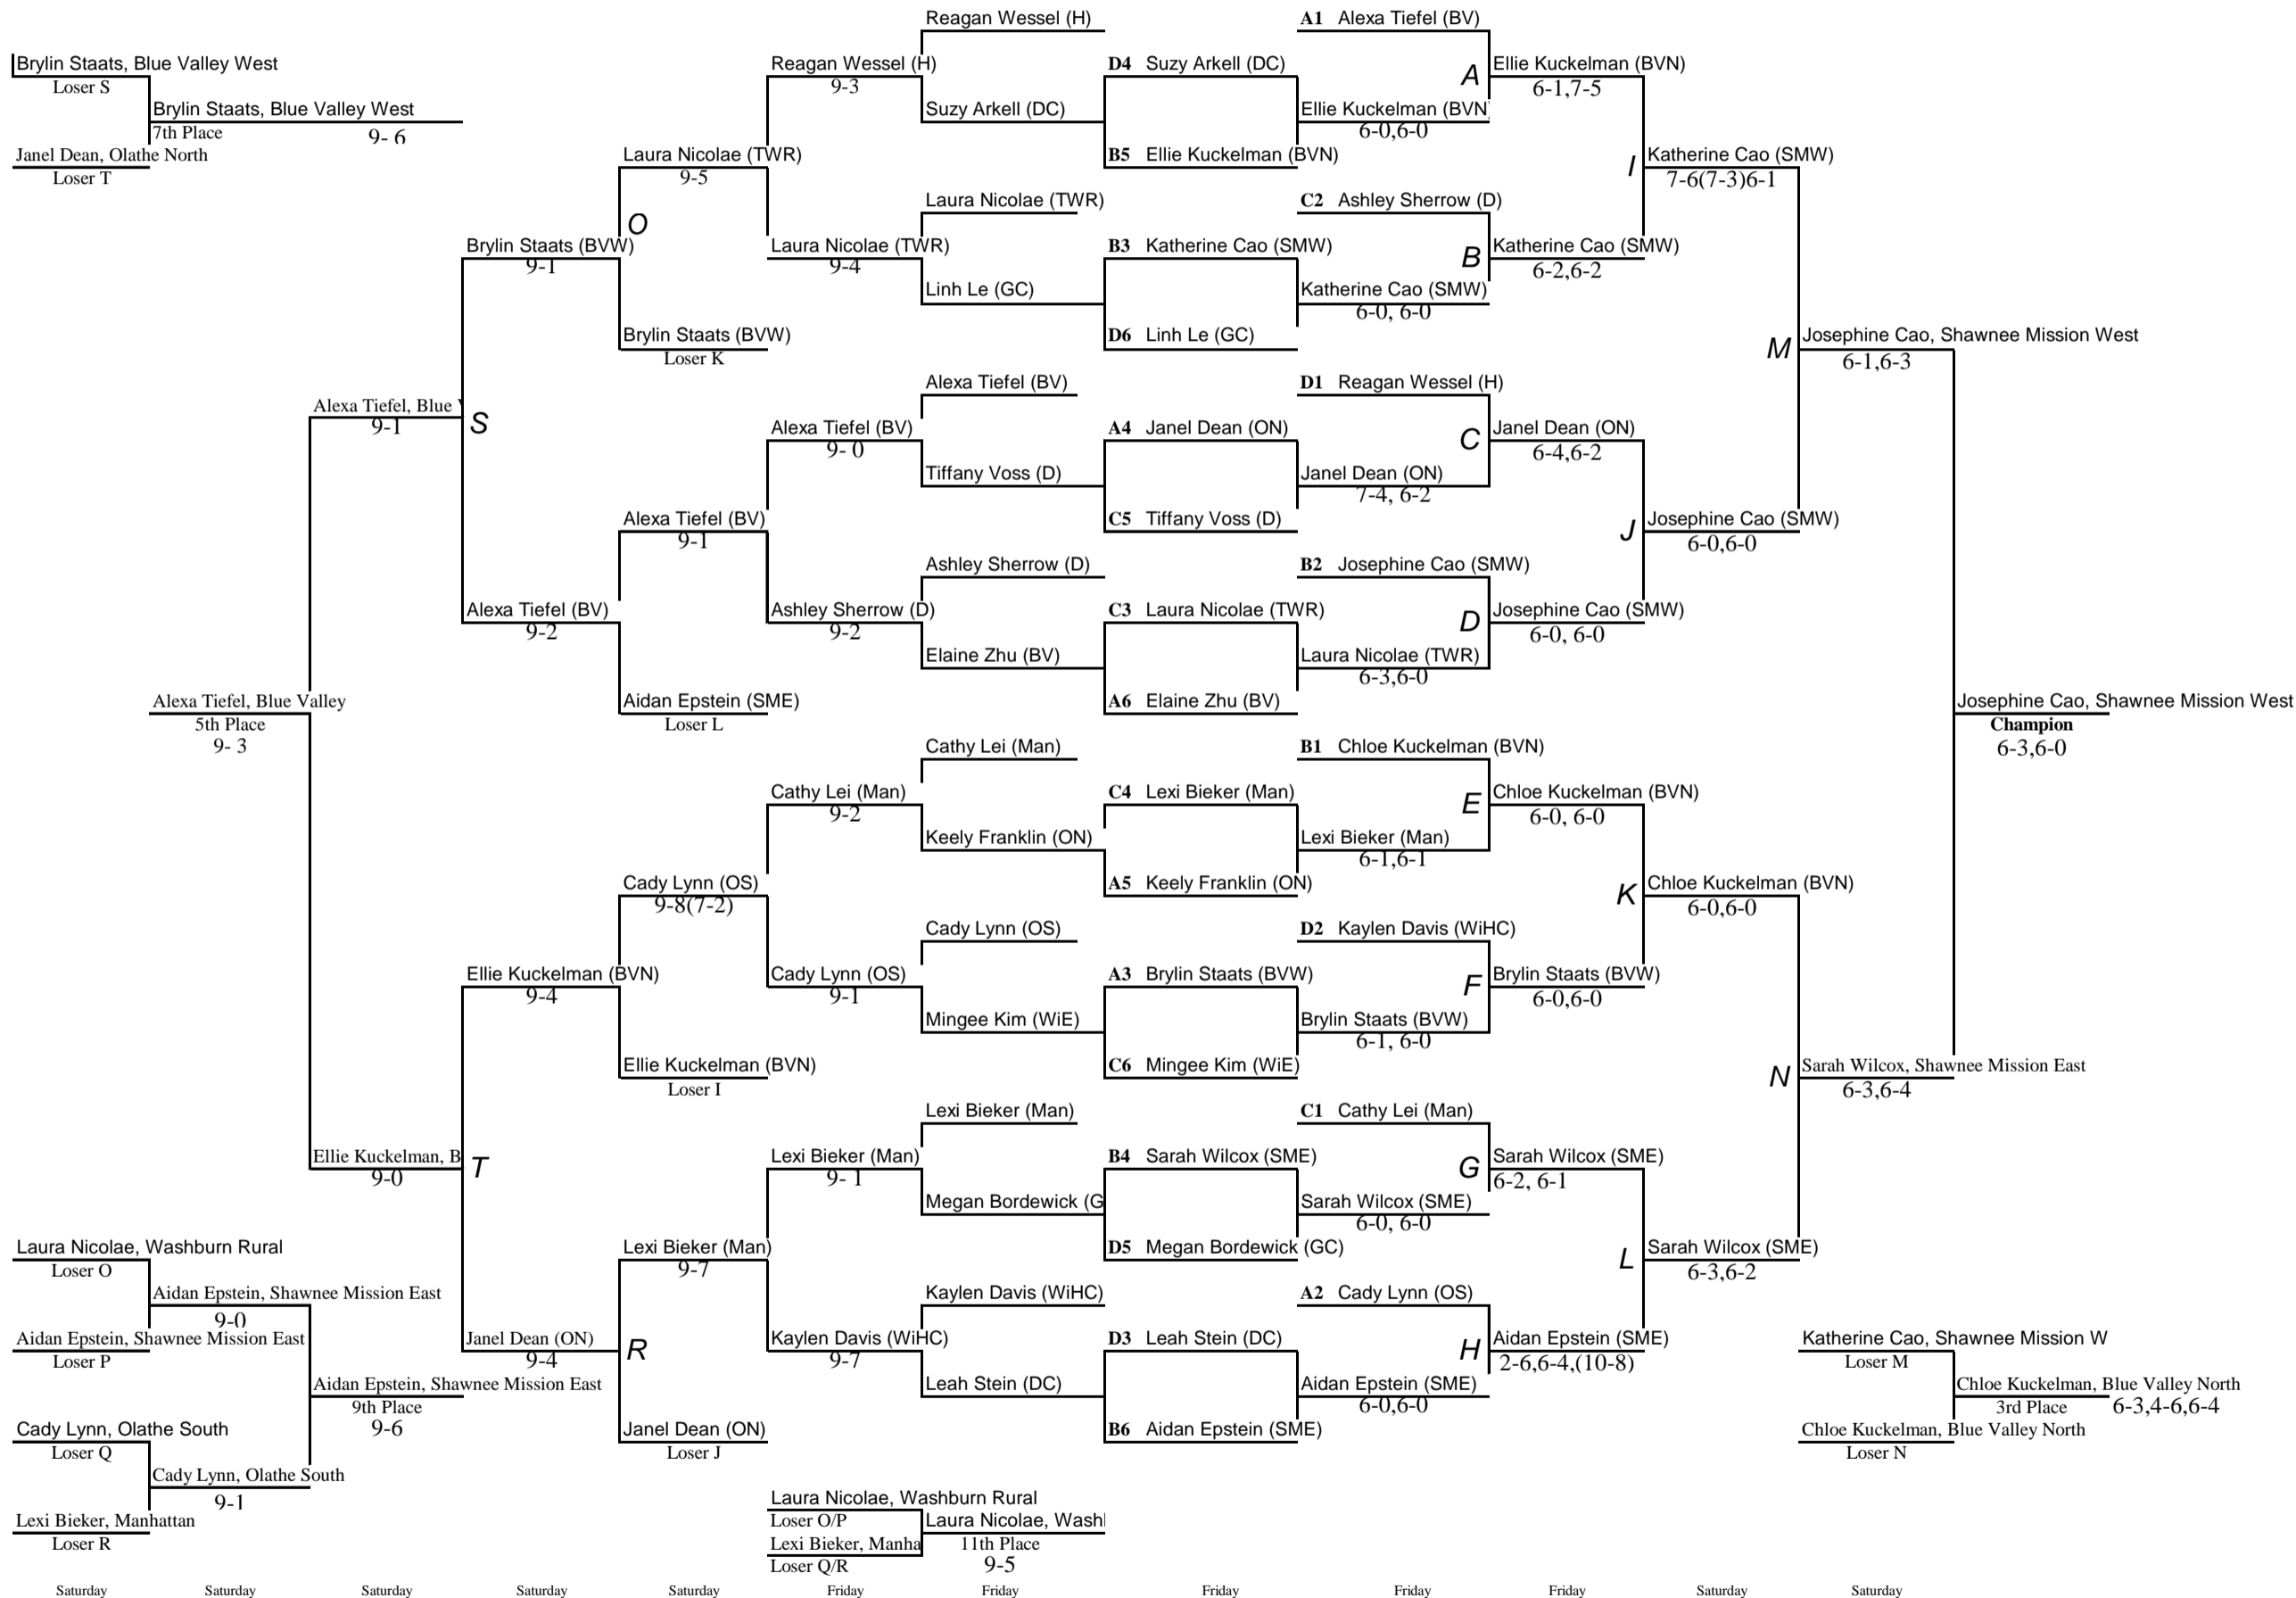

KANSAS STATE HIGH SCHOOL ACTIVITIES ASSOCIATION
STATE TENNIS TOURNAMENT BRACKET

Tournament Date/Year: October 15 & 16, 2015
Tournament Location: Olathe Northwest (CBAC)
Tournament Manager: Jay Novacek

Girls
Singles Class 6A

KANSAS STATE HIGH SCHOOL ACTIVITIES ASSOCIATION STATE TENNIS TOURNAMENT BRACKET

Tournament Date/Year: October 15 & 16, 2015
 Tournament Location: Olathe Northwest (CBAC)
 Tournament Manager: Jay Novacek