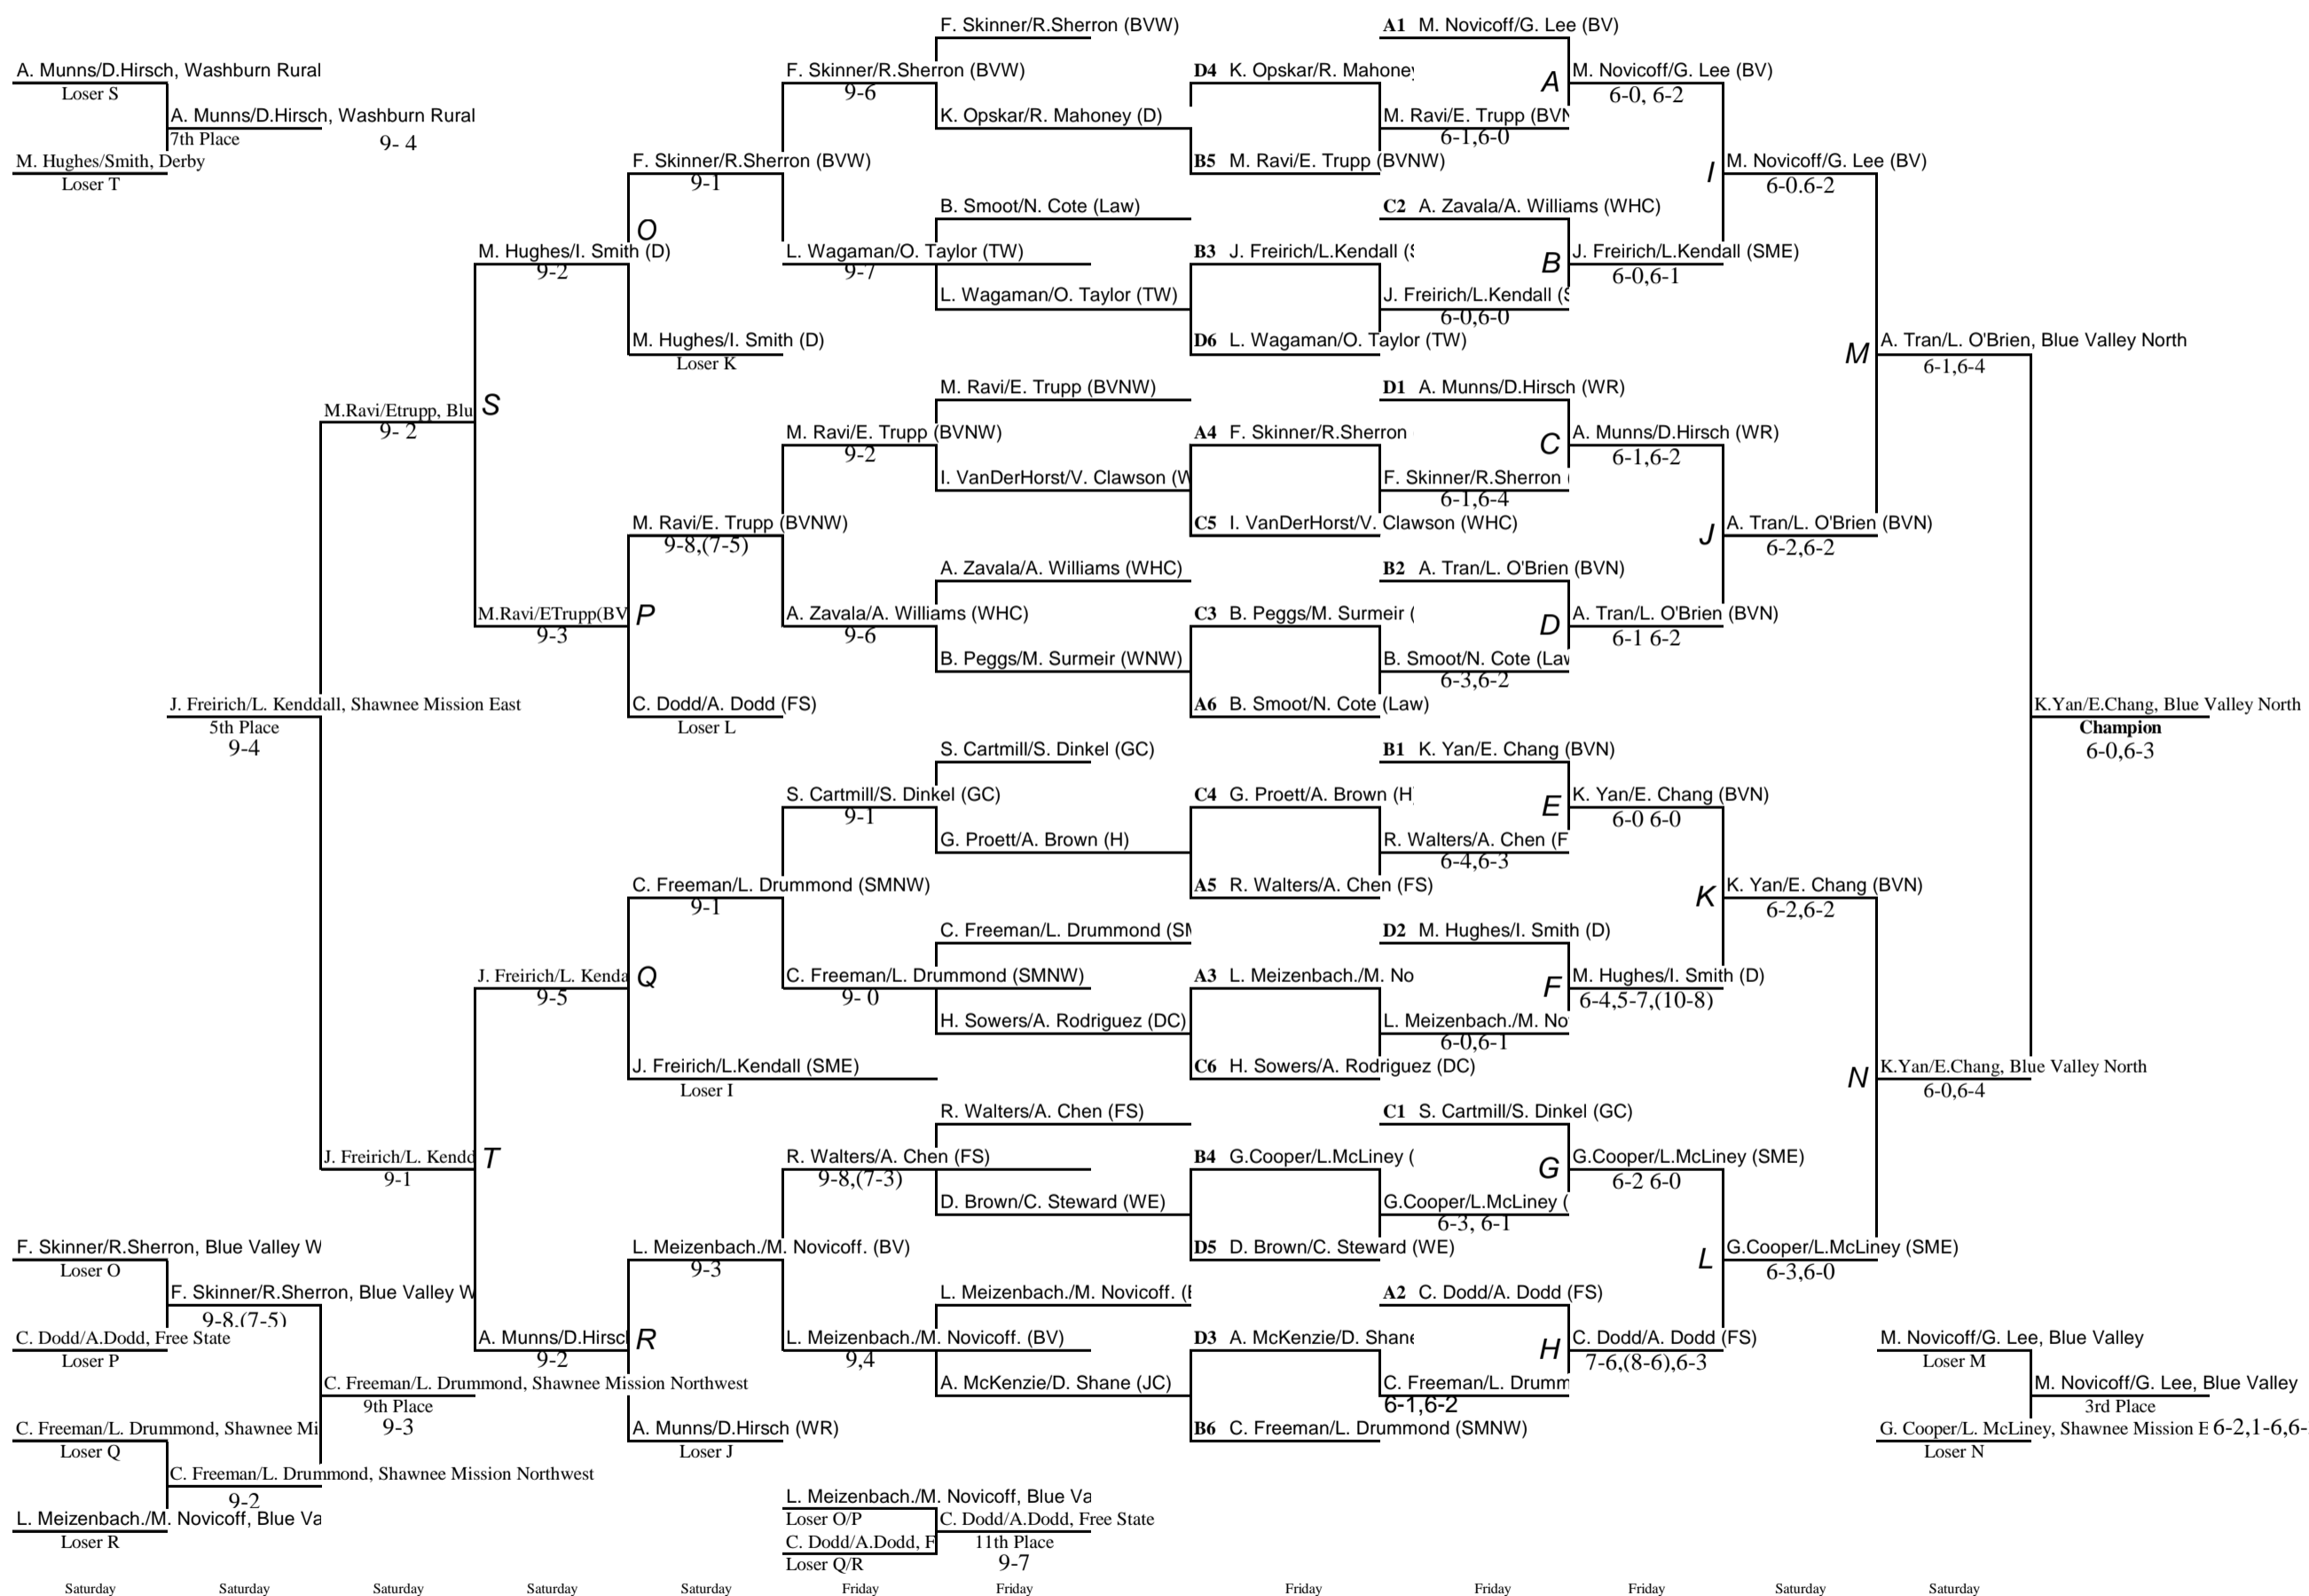

KANSAS STATE HIGH SCHOOL ACTIVITIES ASSOCIATION STATE TENNIS TOURNAMENT BRACKET

Tournament Date/Year: October 15 & 16, 2015
Tournament Location: Olathe Northwest (CBAC)
Tournament Manager: Jay Novacek

Girls
Doubles   Class   6A