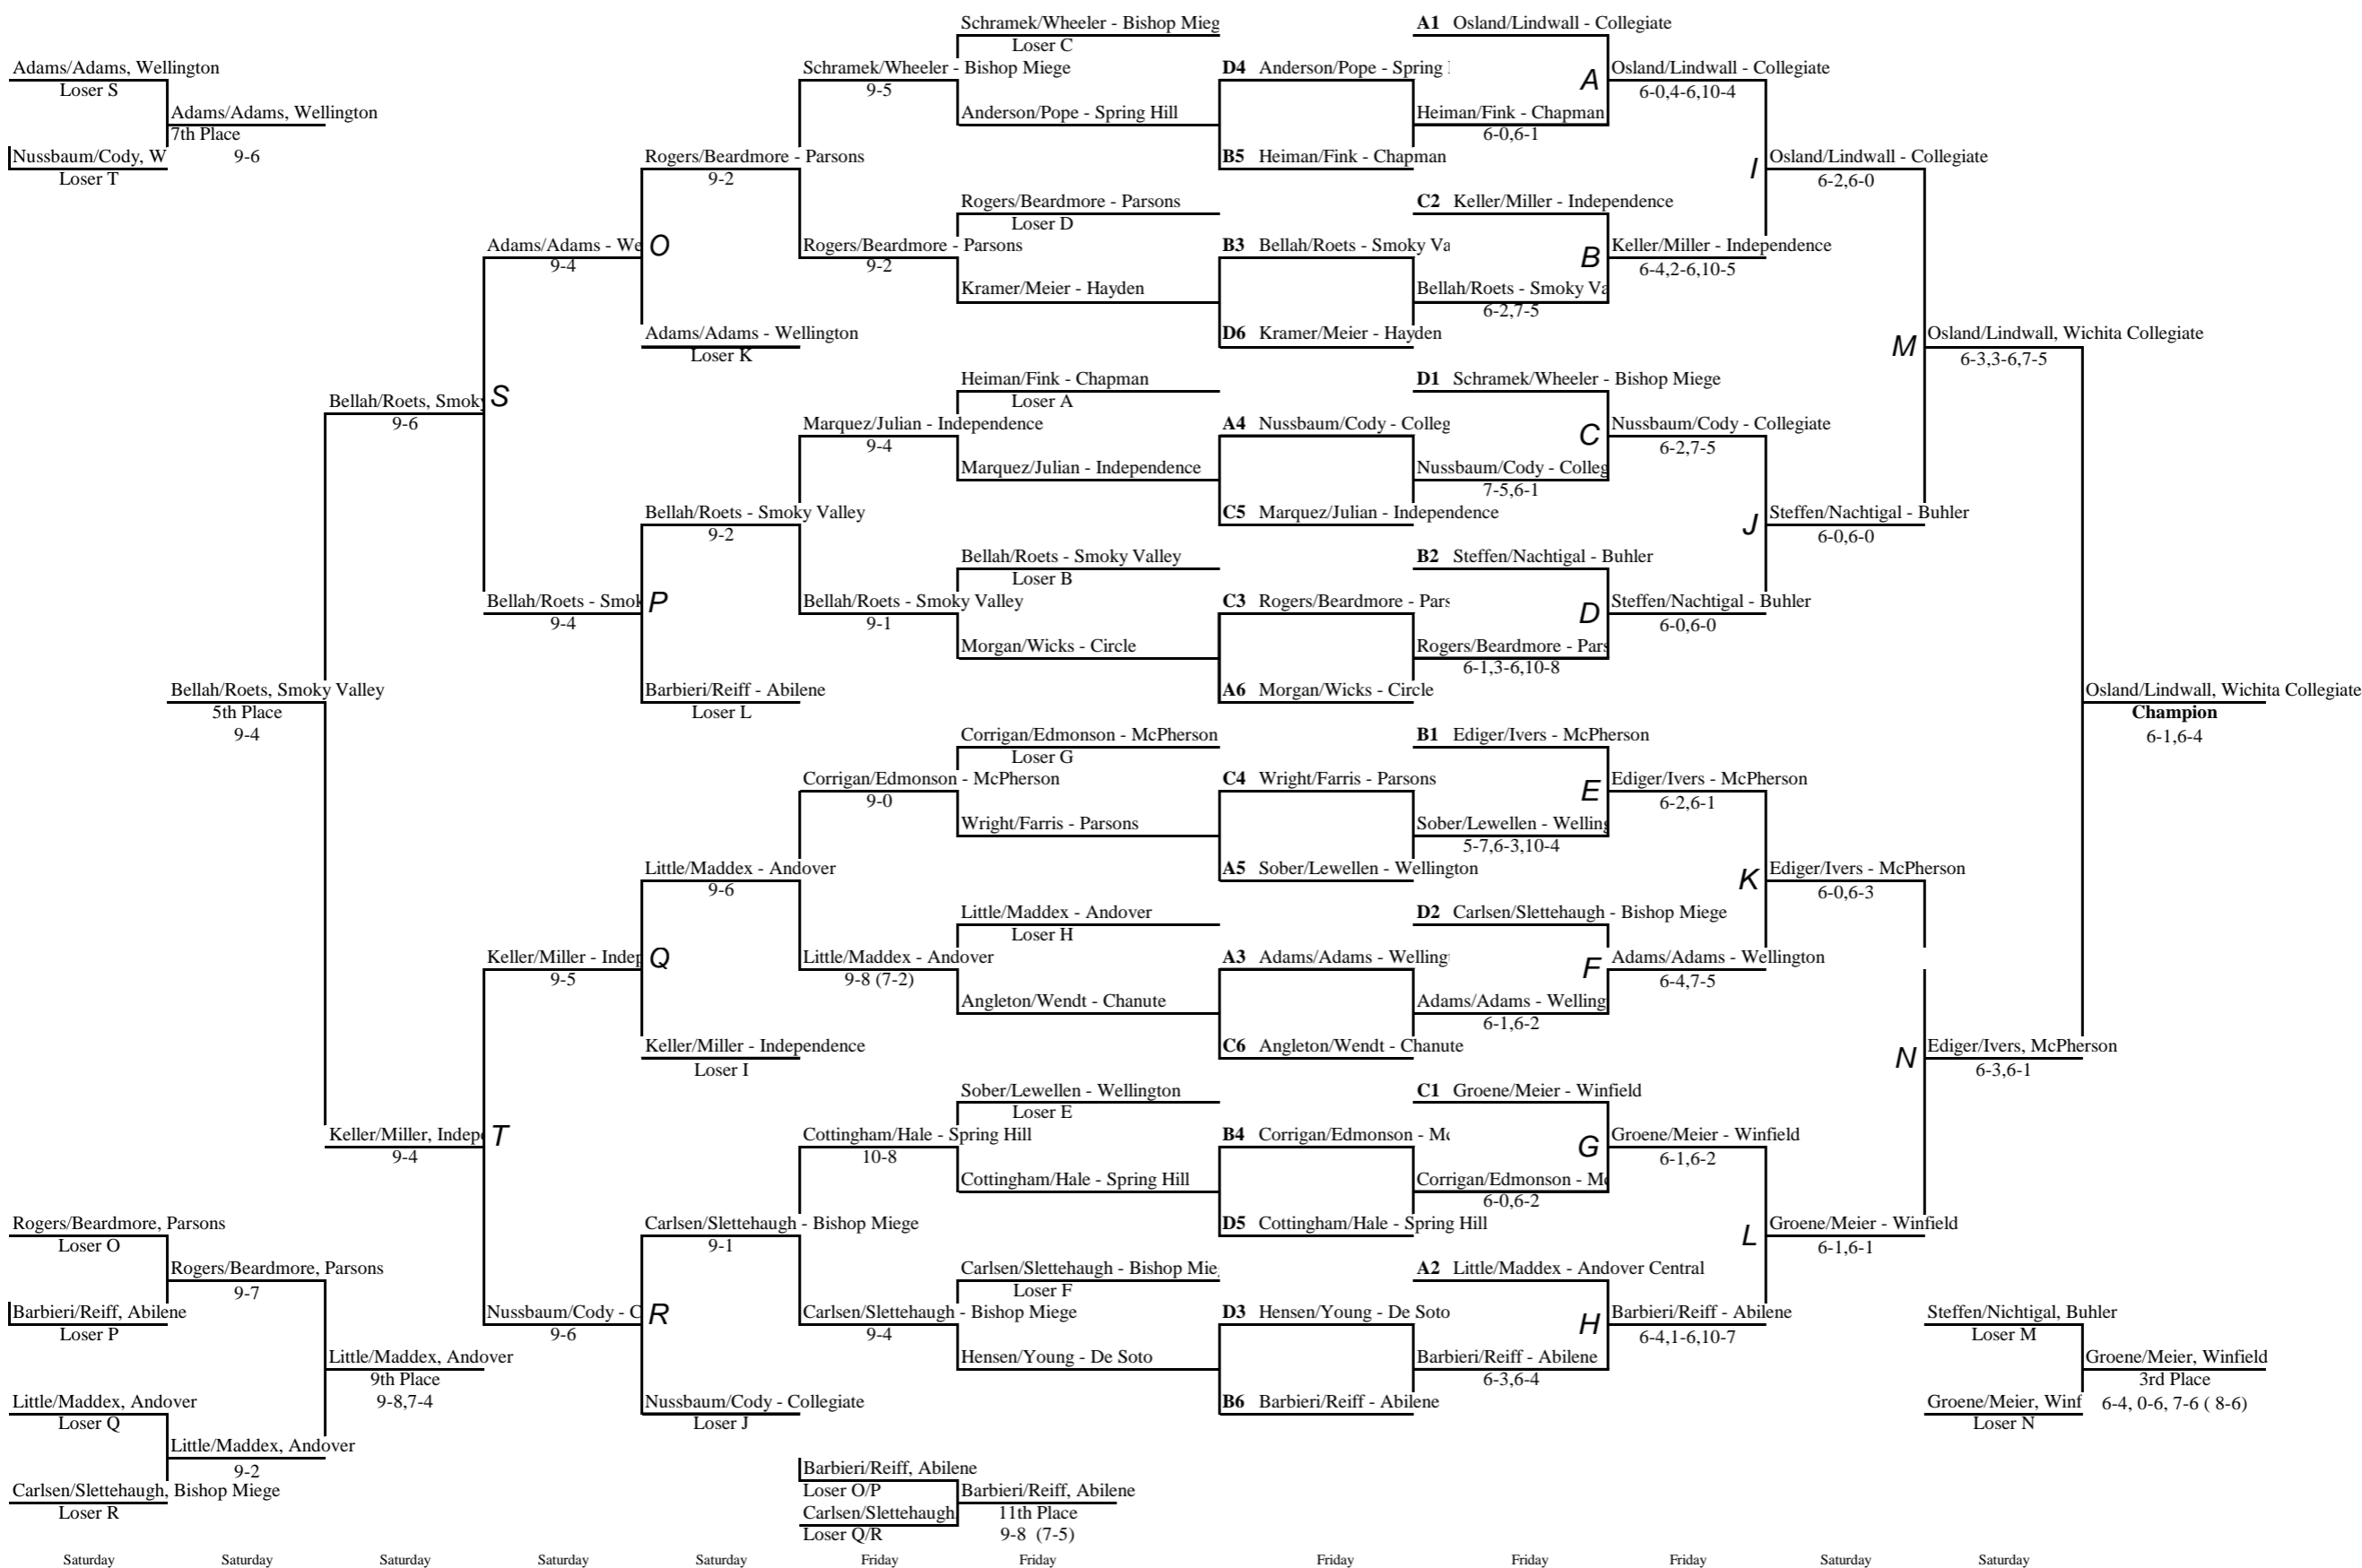

## STATE TENNIS TOURNAMENT BRACKET

Tournament Date/Year: October 16 & 17, 2015  
 Tournament Location: Winfield  
 Tournament Manager: Billy Tipps

**Girls**

**Doubles**

**Class**

**4A**

**KANSAS STATE HIGH SCHOOL ACTIVITIES ASSOCIATION**  
**2015 CLASS 4A GIRLS STATE TENNIS TOURNAMENT**