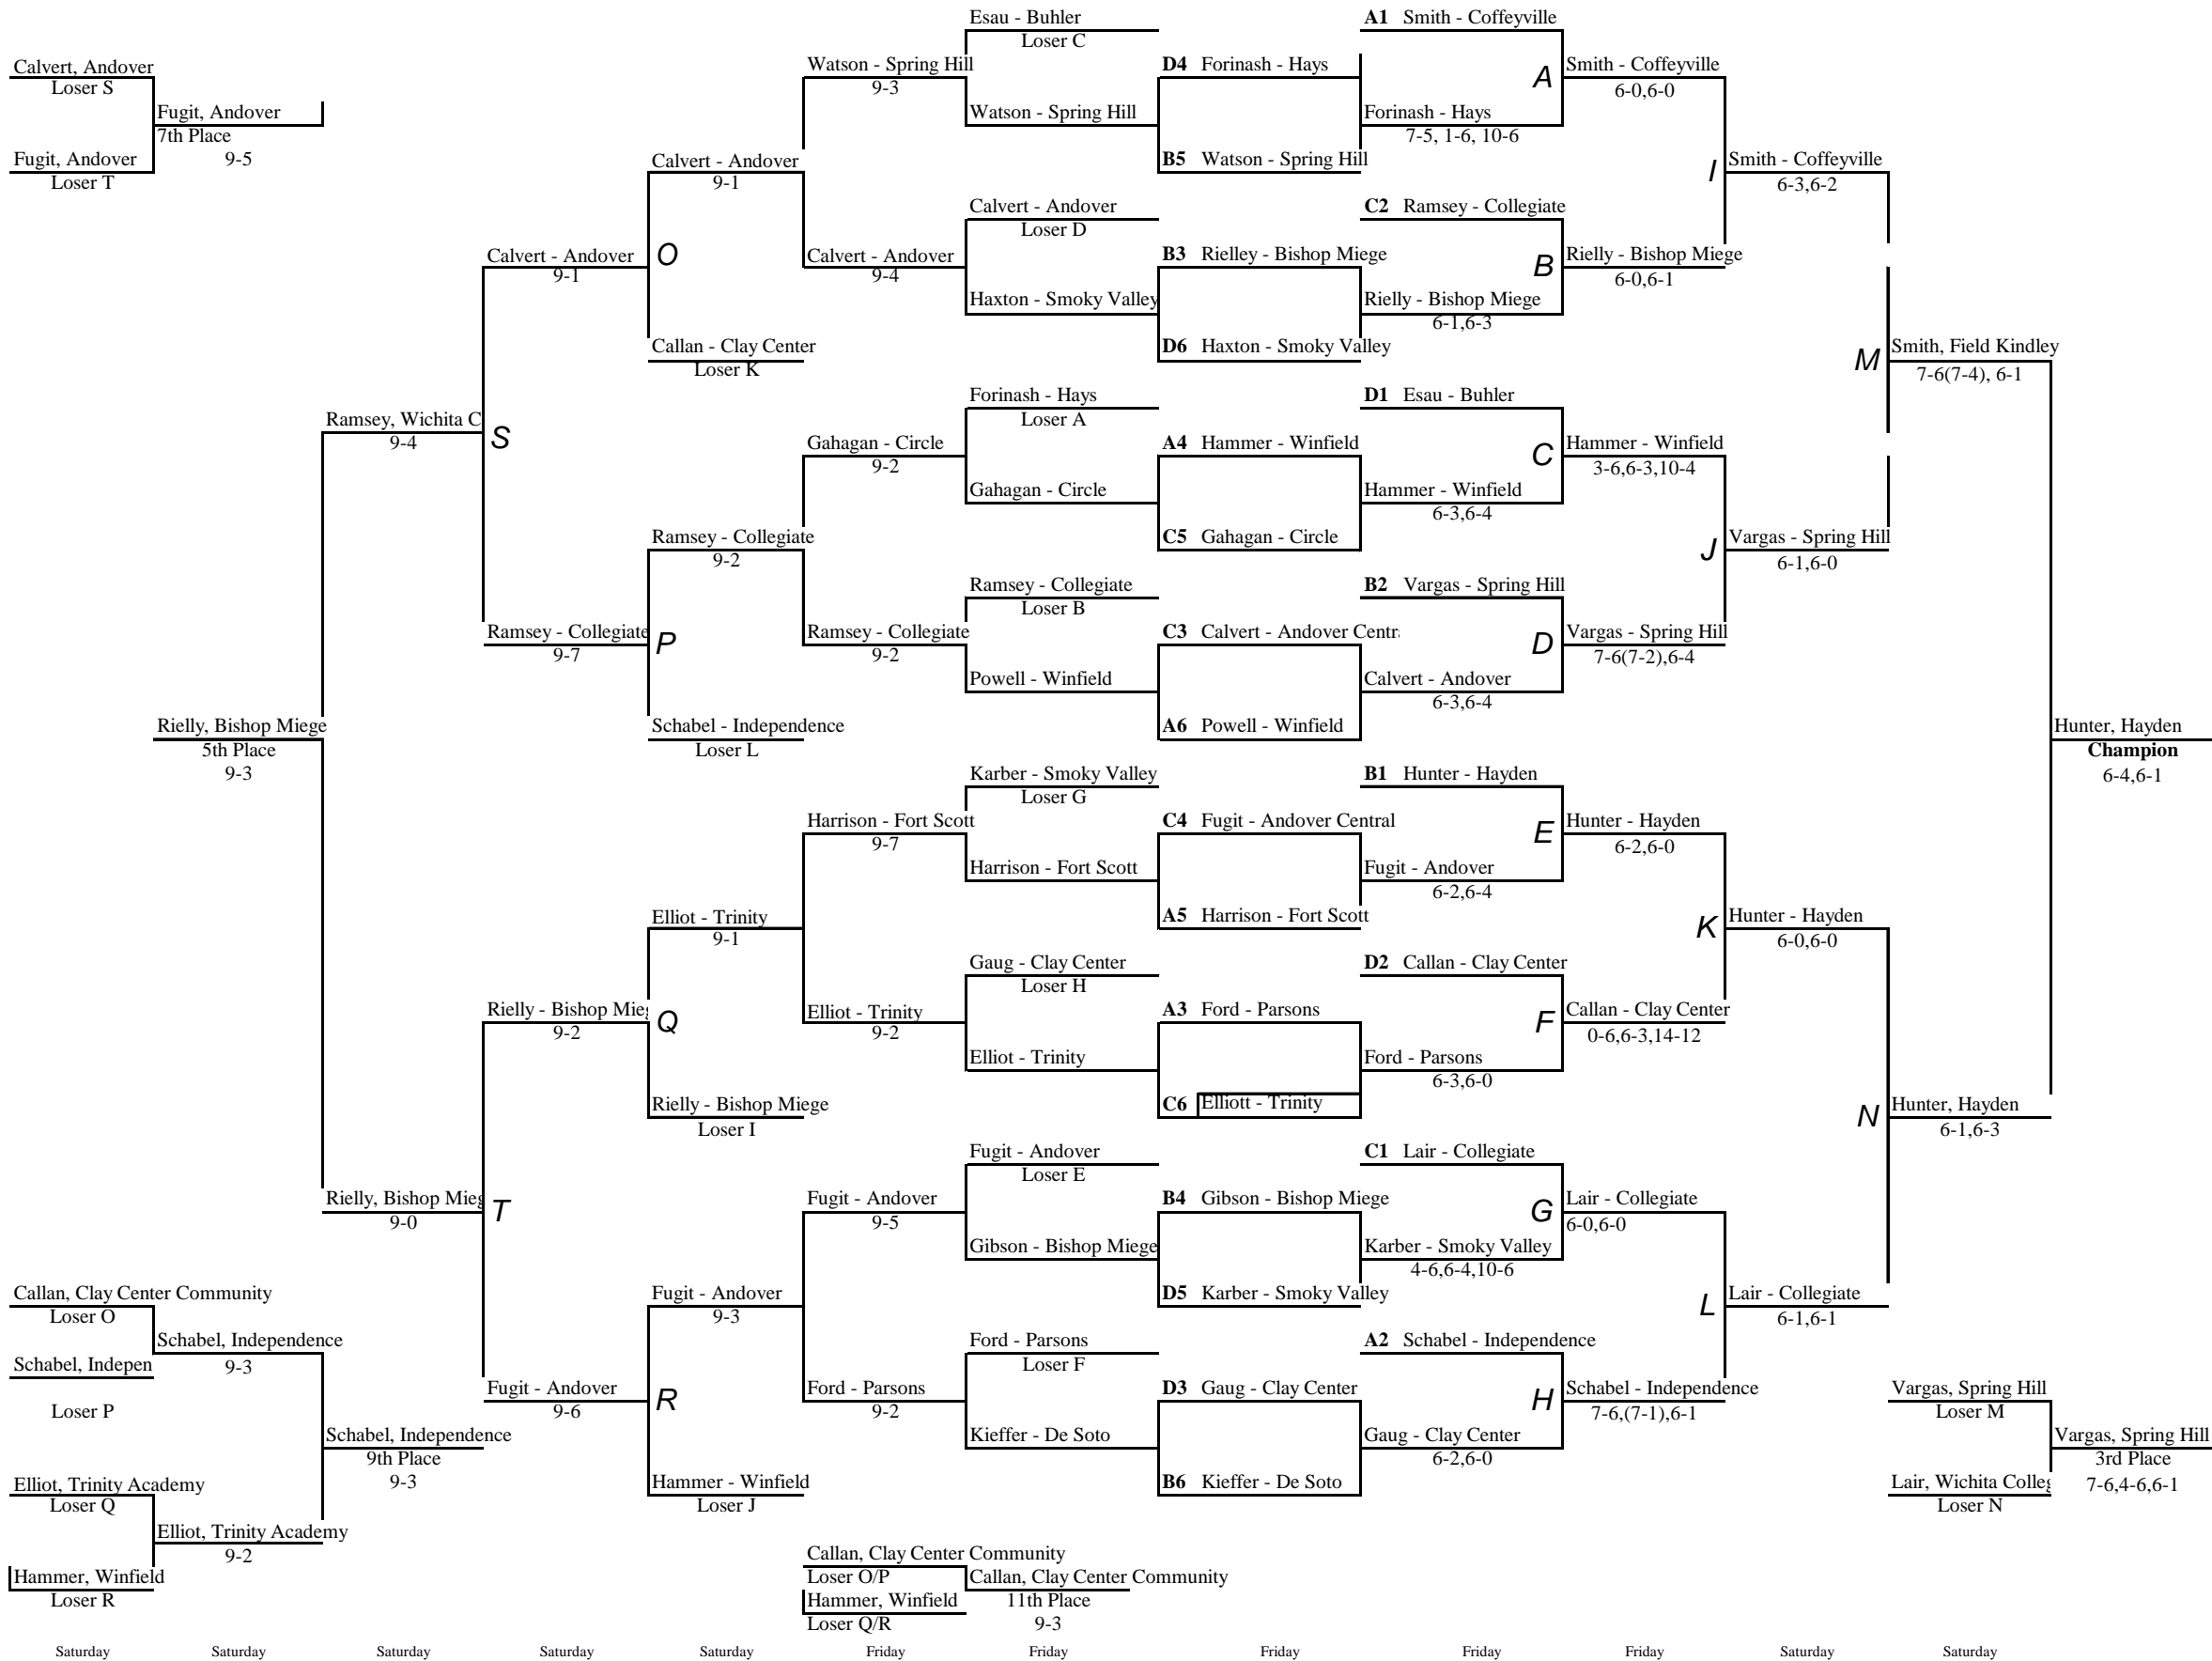

KANSAS STATE HIGH SCHOOL ACTIVITIES ASSOCIATION STATE TENNIS TOURNAMENT BRACKET

Tournament Date/Year: October 16 & 17, 2015
Tournament Location: Winfield
Tournament Manager: Billy Tipps

Girls
Singles

Class   4A