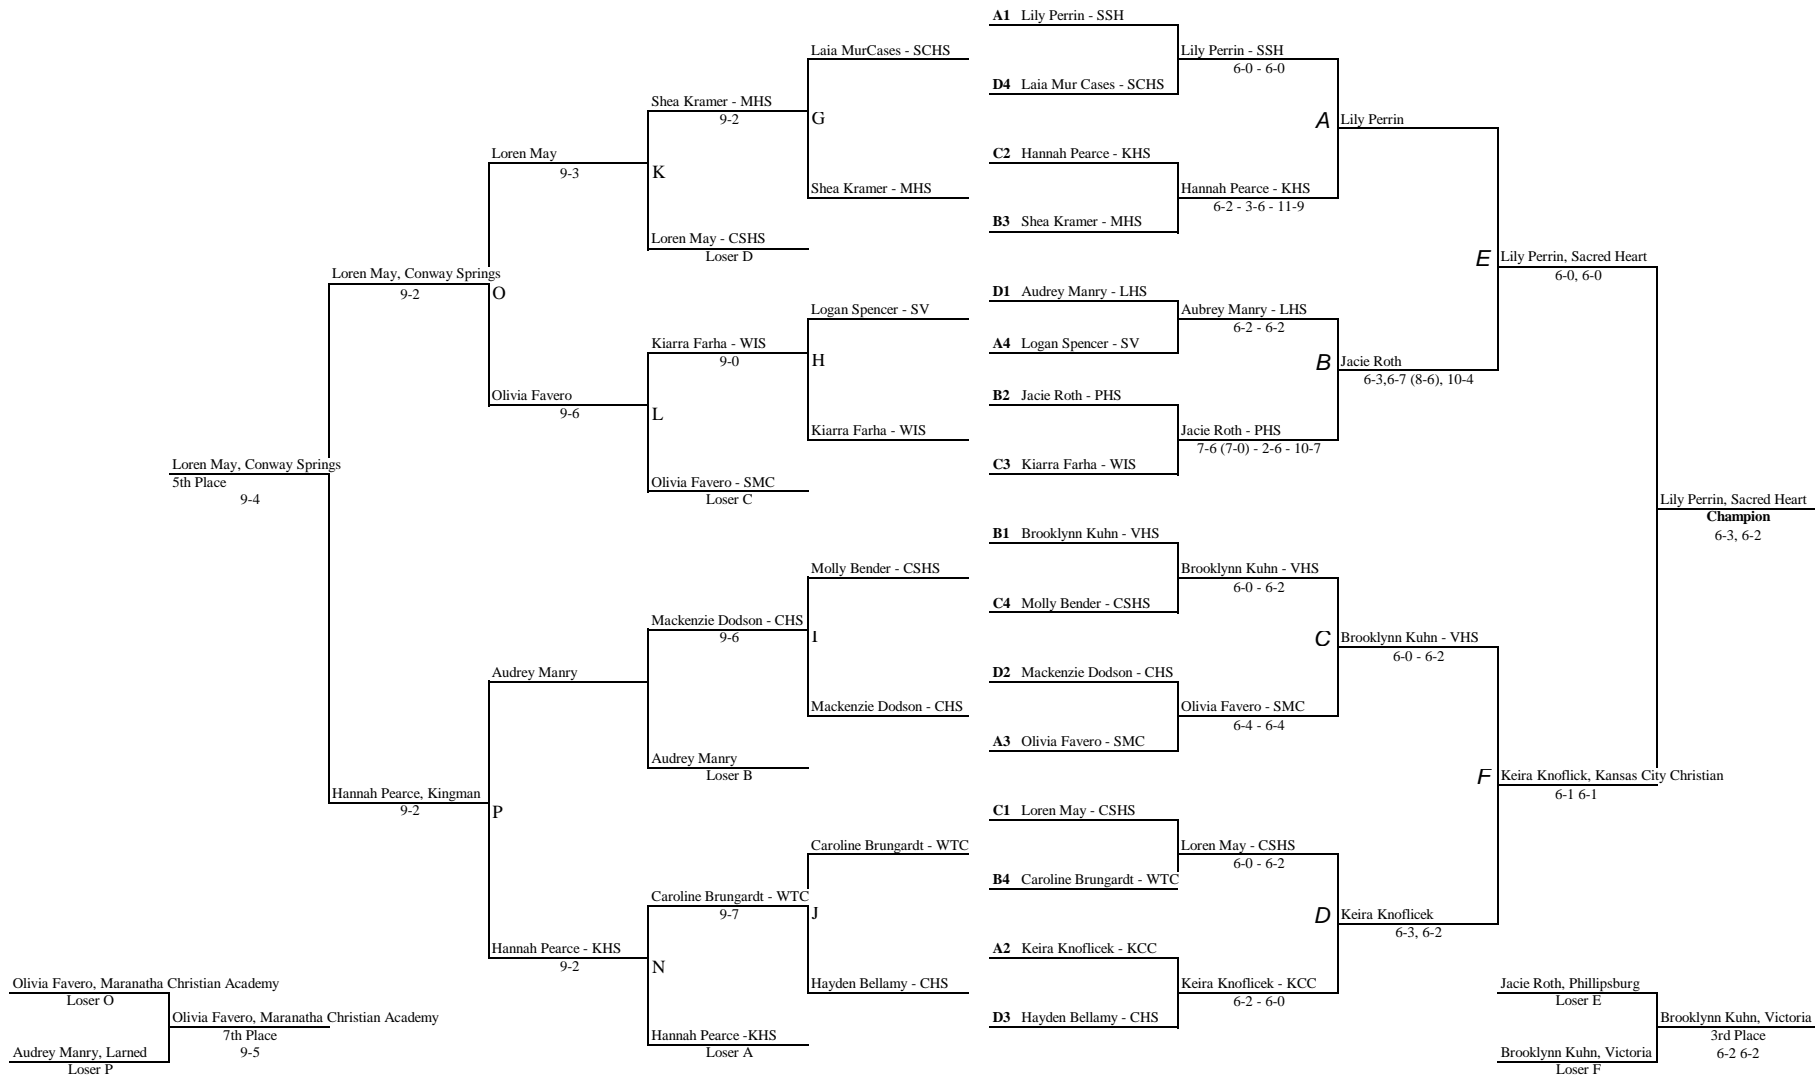

Tournament Information

Class: 3-2-1A

Gender: Female

Year: 2020

Date: Oct 16, 17

Location: Riverside Tennis Complex - Wichita Ks

Manager: Merri Copeland, Susan Oldfather, Rhonda Holt

State Tennis Seeding

Singles

Regional Finish

State Seed	Regional	1	2	3	4
1	Smoky Valley	Lily Perrin - SSH	Keira Knoflicek - KCC	Olivia Favero - SMC	Logan Spencer - SV
2	Phillipsburg	Brooklynn Kuhn - VHS	Jacie Roth - PHS	Shea Kramer - MHS	Caroline Brungardt - WTC
3	Conway Spring	Loren May - CSHS	Hannah Pearce - KHS	Kiarra Farha - WIS	Molly Bender - CSHS
4	Scott Community	Audrey Manry - LHS	Mackenzie Dodson - CHS	Hayden Bellamy - CHS	Laia Mur Cases - SCHS

Doubles

Regional Finish

State Seed	Regional	1	2	3	4
1	Smoky Valley	Bartels/Sand - KCC	Matteucci/Weiss - SSH	Elliott/Rauschholz - LSV	Bernhardt/Plenert - HHS
2	Phillipsburg	Hammeke/Metro - CPHS	Cunningham/Soukup - EHS	Haase/Windholz - EHS	Jeffrey/Oeser - CPHS
3	Scott Community	Amaya/Milburn - AHS	Guittierez-Meyers/Hermosillo - SC	Stoppel/Westergard - SC	Goetz/Goetz - CHS
4	Conway Spring	Boyles/Osner - CSHS	Hughes/Neufeld - HTC	Green/Jargo - CSW	Bird/Jargo - CSW

Seeding Instructions:

1. Enter your classification, gender, year, date, location, and manager in cells B2 through B7 above (ex. 3-2-1A, Girls, 2011, October 13-14, Cimarron,
2. Enter in the regional site in column B and the qualifiers (in order) from that regional in columns D through I. Suggestion: put name followed by schc
3. Enter in the seed (1-4) of each regional in column A at the seeding meeting
4. All first round entries should be on the brackets on the sheets "State Singles" and "State Doubles"
5. You will have to either type or copy information for the following rounds

KANSAS STATE HIGH SCHOOL ACTIVITIES ASSOCIATION STATE TENNIS TOURNAMENT BRACKET

Tournament Date/Year:
Tournament Location:
Tournament Manager:

Oct 16, 17, 2020
Riverside Tennis Complex - Wichita Ks
Terri Copeland, Susan Oldfather, Rhonda H

Singles

Class   3-2-1A