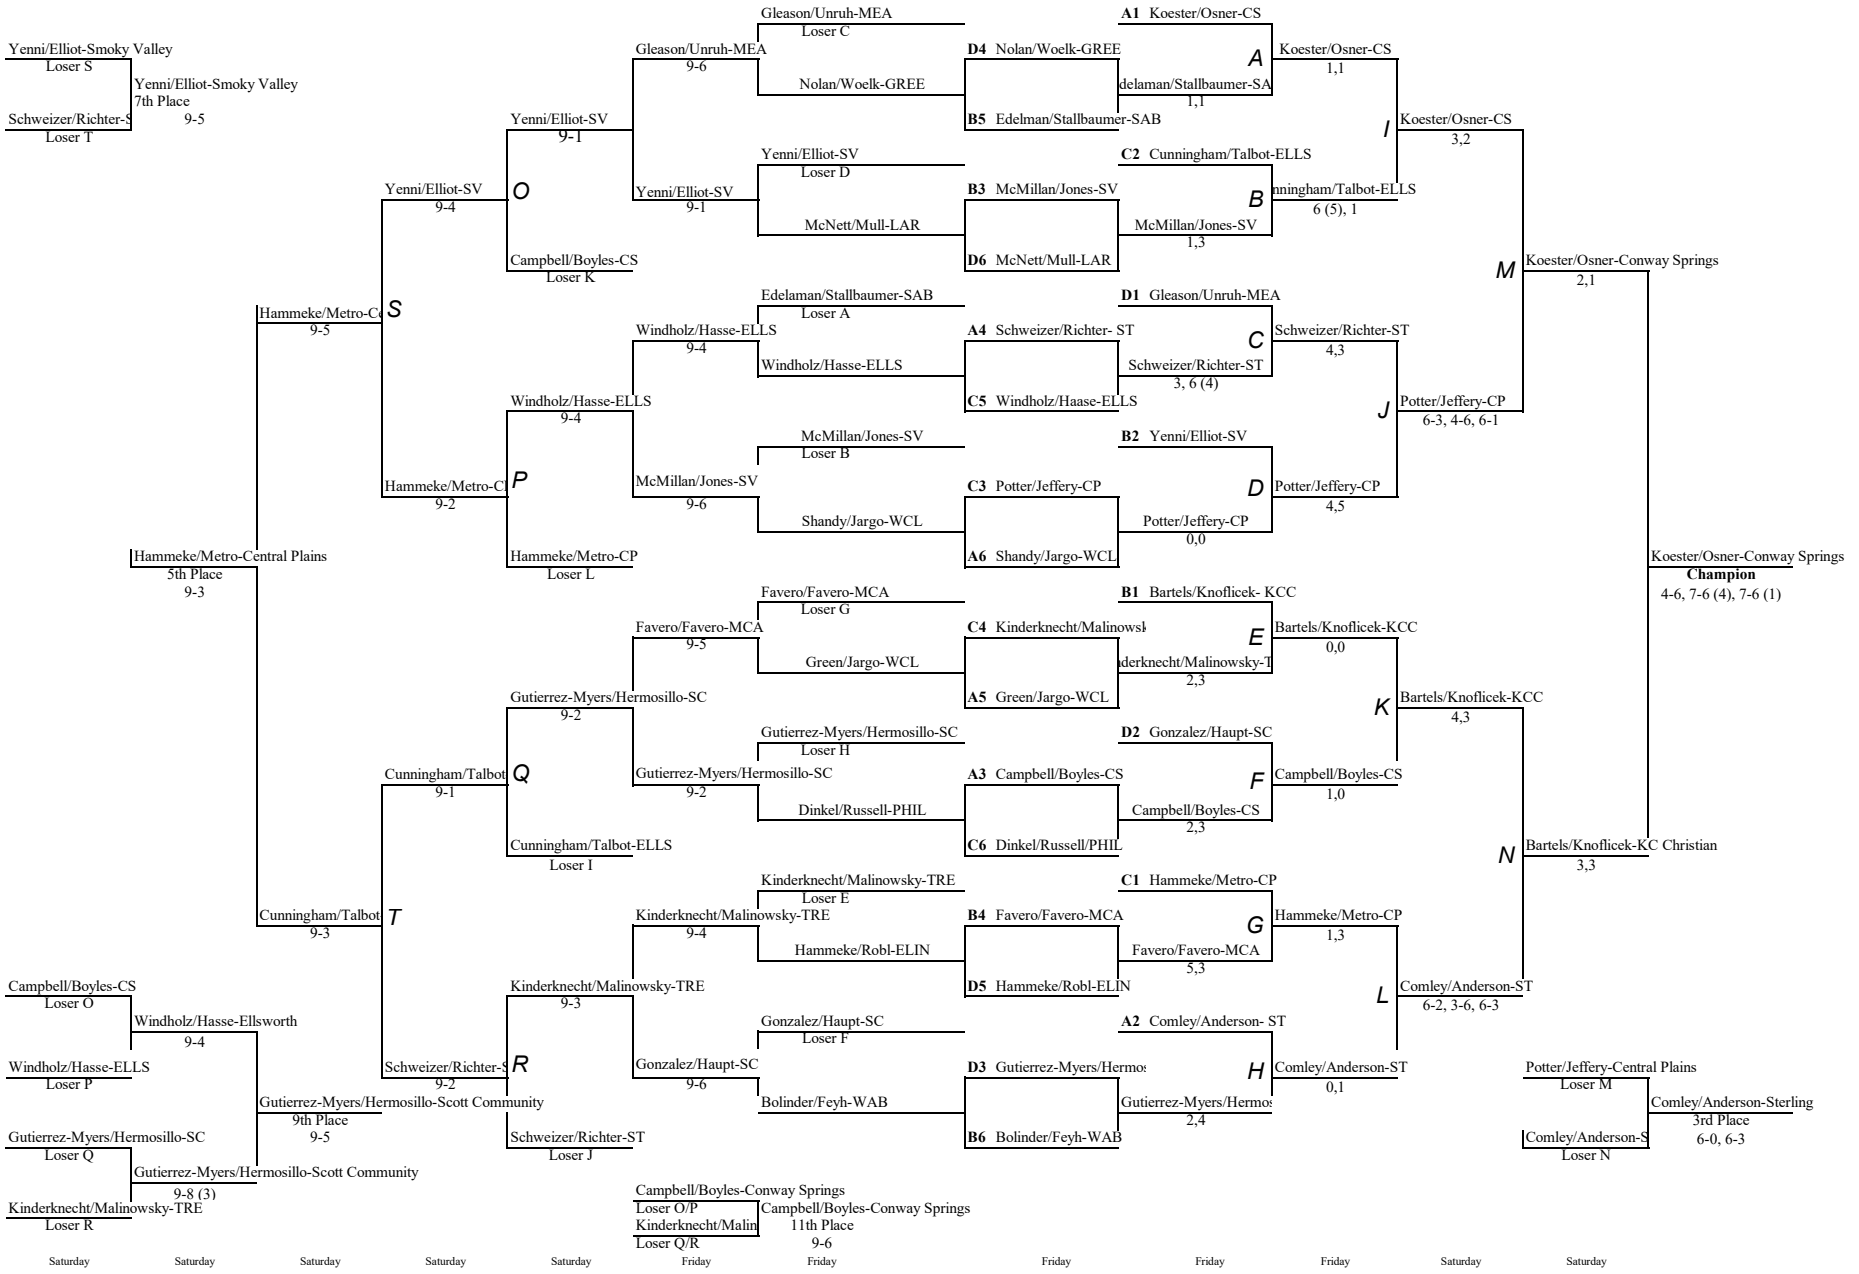

KANSAS STATE HIGH SCHOOL ACTIVITIES ASSOCIATION STATE TENNIS TOURNAMENT BRACKET

Tournament Date/Year: 10/18-10/19, 2019
Tournament Location: Harmon Park
Tournament Manager: Josh Poteet

Girls
Doubles
Class   3-2-1A