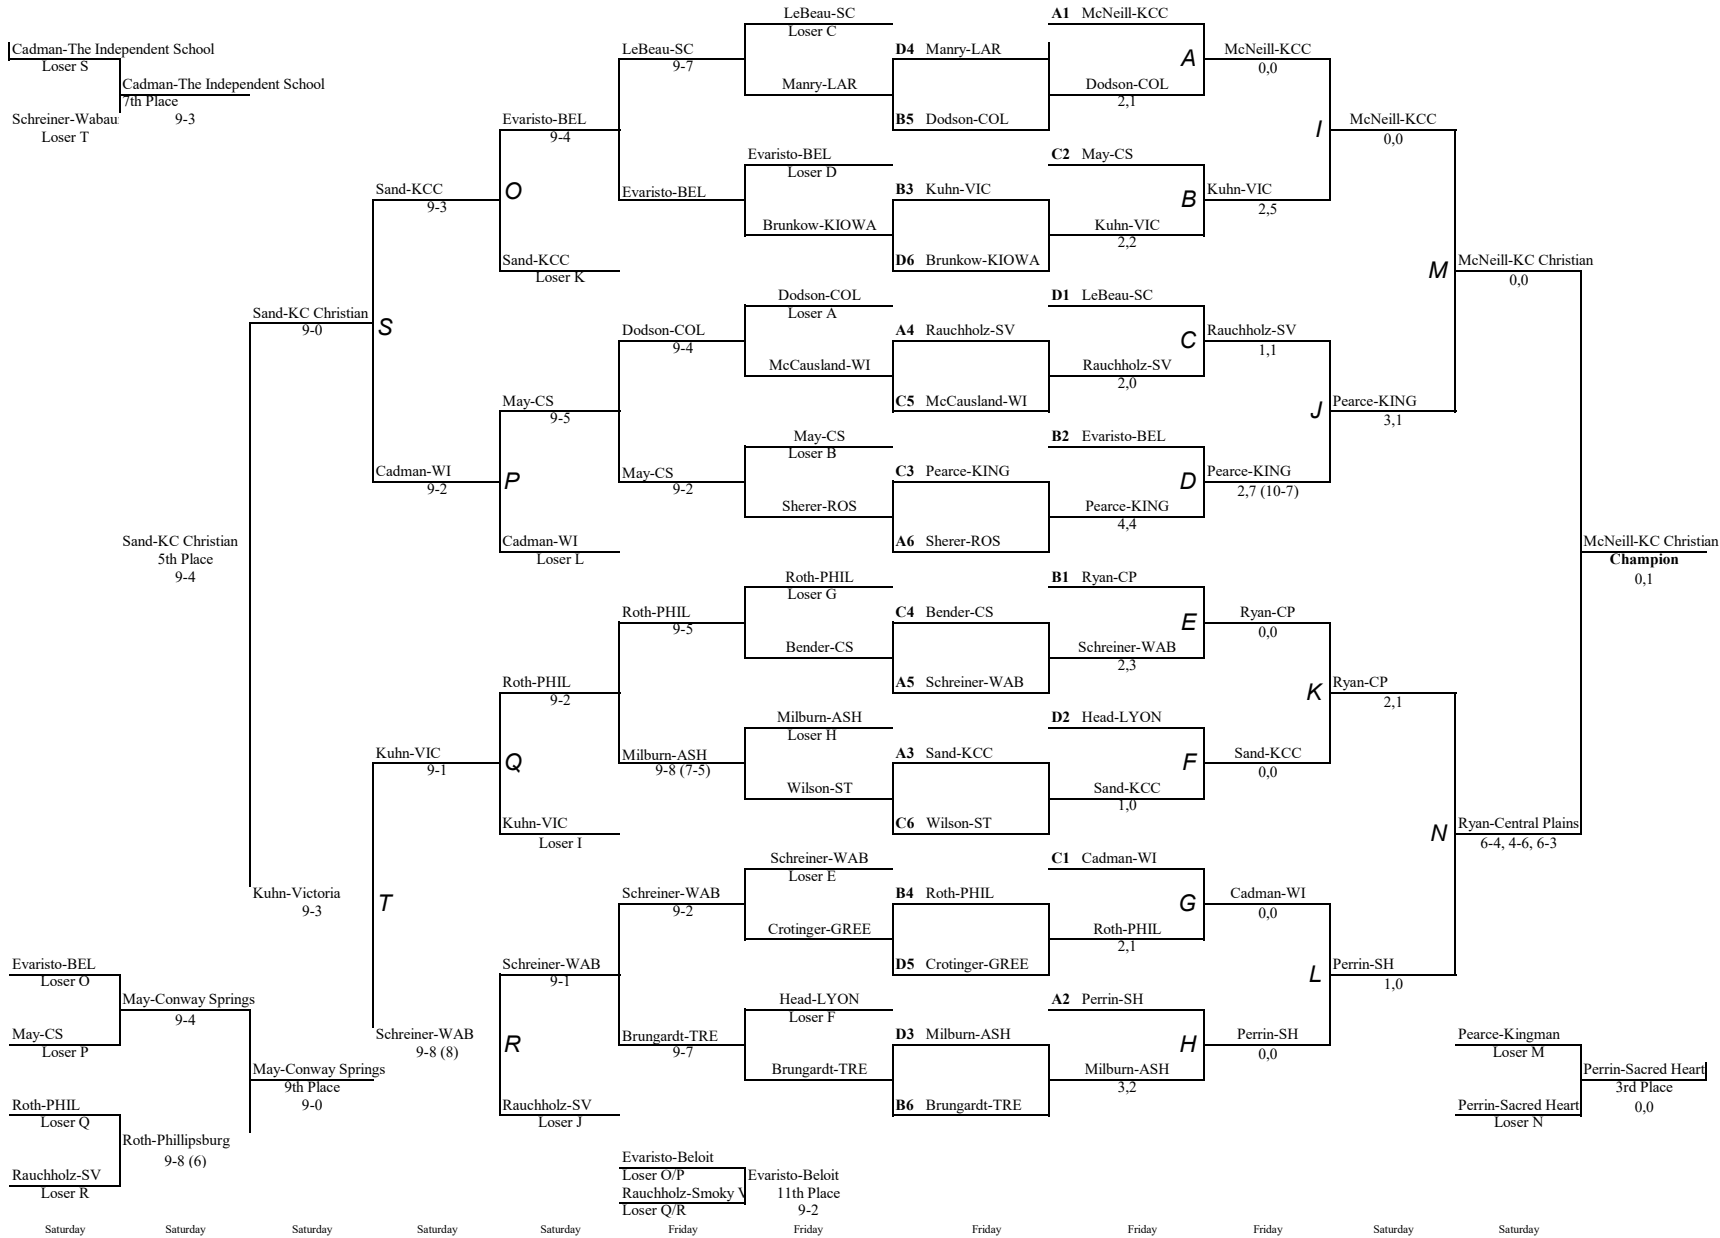

State Tennis Seeding

Tournament Information

Class: 3-2-1A
Gender: Girls
Year: 2019
Date: 10/18-10/19
Location: Harmon Park
Manager: Josh Potteet

Singles

Regional Finish

State Seed	Regional	1	2	3	4	5	6
1	Hillsboro	McNeill-KCC	Perrin-SH	Sand-KCC	Rauchholz-SV	Schreiner-WAB	Sherer-ROS
3	Conway Springs	Cadman-WI	May-CS	Pearce-KING	Bender-CS	McCausland-WI	Wilson-ST
4	Meade	LeBeau-SC	Head-LYON	Milburn-ASH	Manry-LAR	Crotinger-GREE	Brunkow-KIOWA
2	Phillipsburg	Ryan-CP	Evaristo-BEL	Kuhn-VIC	Roth-PHIL	Dodson-COL	Brungardt-TRE

Doubles

Regional Finish

State Seed	Regional	1	2	3	4	5	6
2	Hillsboro	Bartels/Knoflicek-KCC	Yenni/Elliott-SV	McMillan/Jones-SV	Favero/Favero-MCA	Edelman/Stallbaumer-SAB	Bolinder/Feyh-WAB
1	Conway Springs	Koester/Osner-CS	Comley/Anderson- ST	Campbell/Boyles-CS	Schweizer/Richter- ST	Green/Jargo-WCL	Shandy/Jargo-WCL
4	Meade	Gleason/Unruh-MEA	Gonzalez/Haupt-SC	Gutierrez-Myers/Herm	Nolan/Woelk-GREE	Hammeke/Robl-ELIN	McNett/Mull-LAR
3	Phillipsburg	Hammeke/Metro-CP	Cunningham/Talbot-ELLS	Potter/Jeffery-CP	Kinderknecht/Malinow	Windholz/Haase-ELLS	Dinkel/Russell/PHIL

Seeding Instructions:

1. Enter your classification, gender, year, date, location, and manager in cells B2 through B7 above (ex. 3-2-1A, Girls, 2011, October 13-14, Cimarron, David Ediger)
2. Enter in the regional site in column B and the qualifiers (in order) from that regional in columns D through I. Suggestion: put name followed by school abbr (ex. Jones-ME)
3. Enter in the seed (1-4) of each regional in column A at the seeding meeting
4. All first round entries should be on the brackets on the sheets "State Singles" and "State Doubles"
5. You will have to either type or copy information for the following rounds

KANSAS STATE HIGH SCHOOL ACTIVITIES ASSOCIATION STATE TENNIS TOURNAMENT BRACKET

Tournament Date/Year: 10/18-10/19, 2019
Tournament Location: Harmon Park
Tournament Manager: Josh Poteet

Girls
Singles

Class   3-2-1A