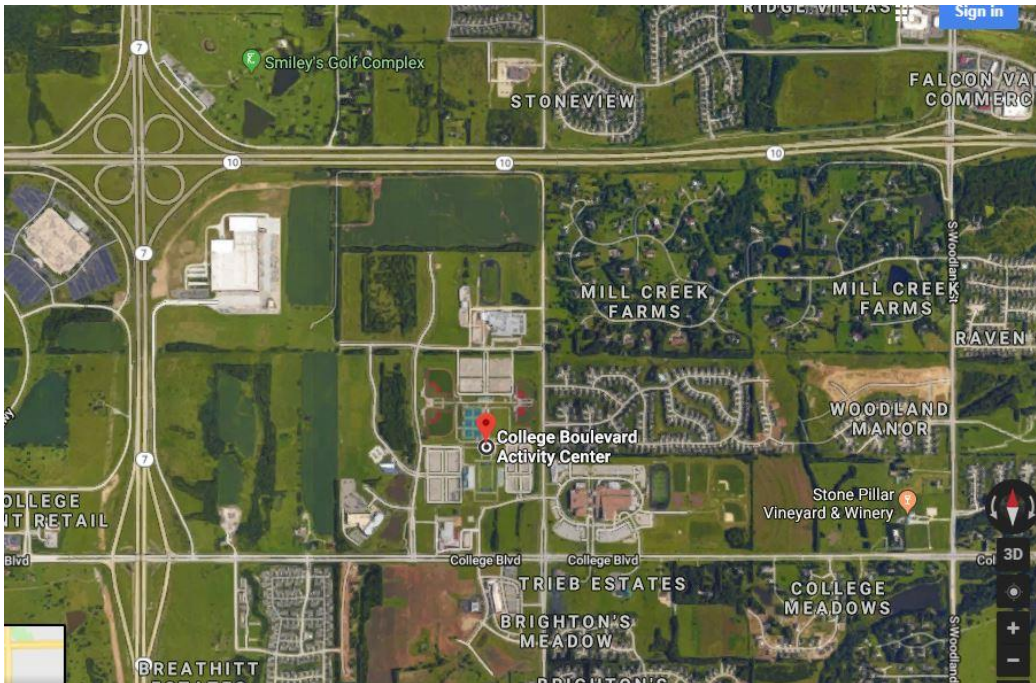

Lodging and Dining: <https://olathe.org/convention-visitors-bureau>

Directions to CBAC – 11031 S Valley Road Olathe, KS 66061

- **From I-70:** I-70 to K-7 South. Take K_7 South to College Boulevard. Turn left on College Blvd and go East to Lone Elm Road. Turn left on Lone Elm and go North approximately 1 block. CBAC entrance is the first turn on your left.
- **From the West:** Take K-10 East towards Kansas City. Exit South on K-7 in Olathe. Take K-7 South to College Blvd. Turn left on College Blvd and go East to Lone Elm Rd. Turn left on Lone Elm and go North approximately 1 block. CBAC entrance is the first turn on your left.
- **From the South:** Take I-35 North to I-435 West. Take I-435 West to K-10 West exit. Take K-10 West to K-7 South. Exit K-7 South. Take K-7 South to College Blvd. Turn left on College Blvd and go East to Lone Elm Rd. Turn left on Lone Elm and go North for approximately 1 block. CBAC is the first turn on your left